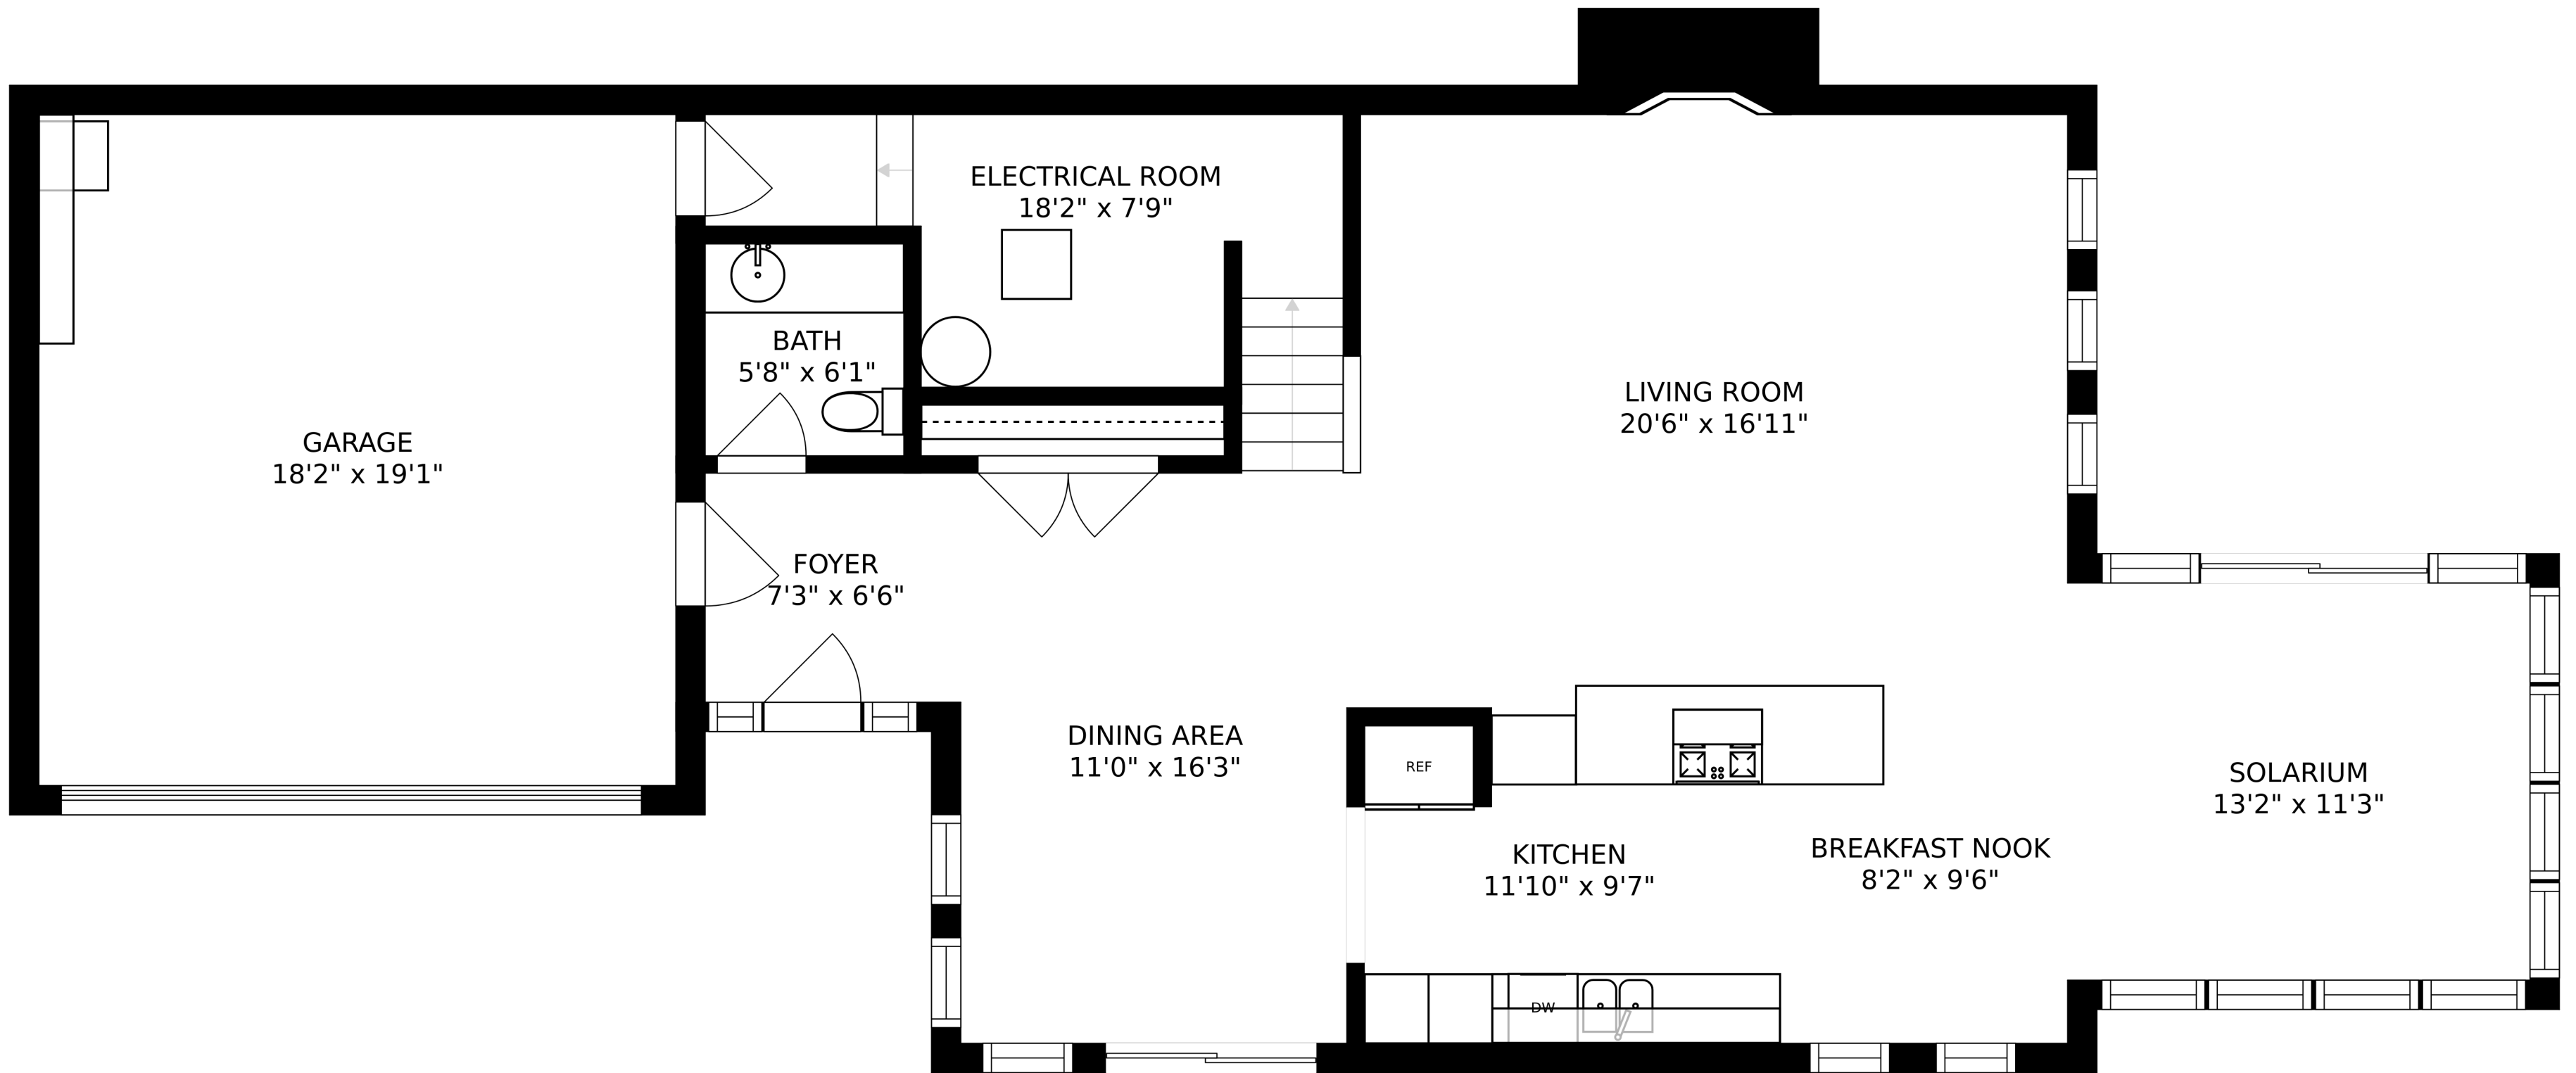

FLOOR 2

FLOOR 1

SIZES AND DIMENSIONS ARE APPROXIMATE, ACTUAL MAY VARY.

BEDROOM
11'5" x 13'10"

BEDROOM
13'7" x 11'11"

LAUNDRY
6'1" x 8'4"

BATH
9'1" x 5'5"

BATH
2'10" x 5'5"

PRIMARY BATH
11'5" x 11'1"

PRIMARY BEDROOM
18'0" x 14'1"

SIZES AND DIMENSIONS ARE APPROXIMATE, ACTUAL MAY VARY.