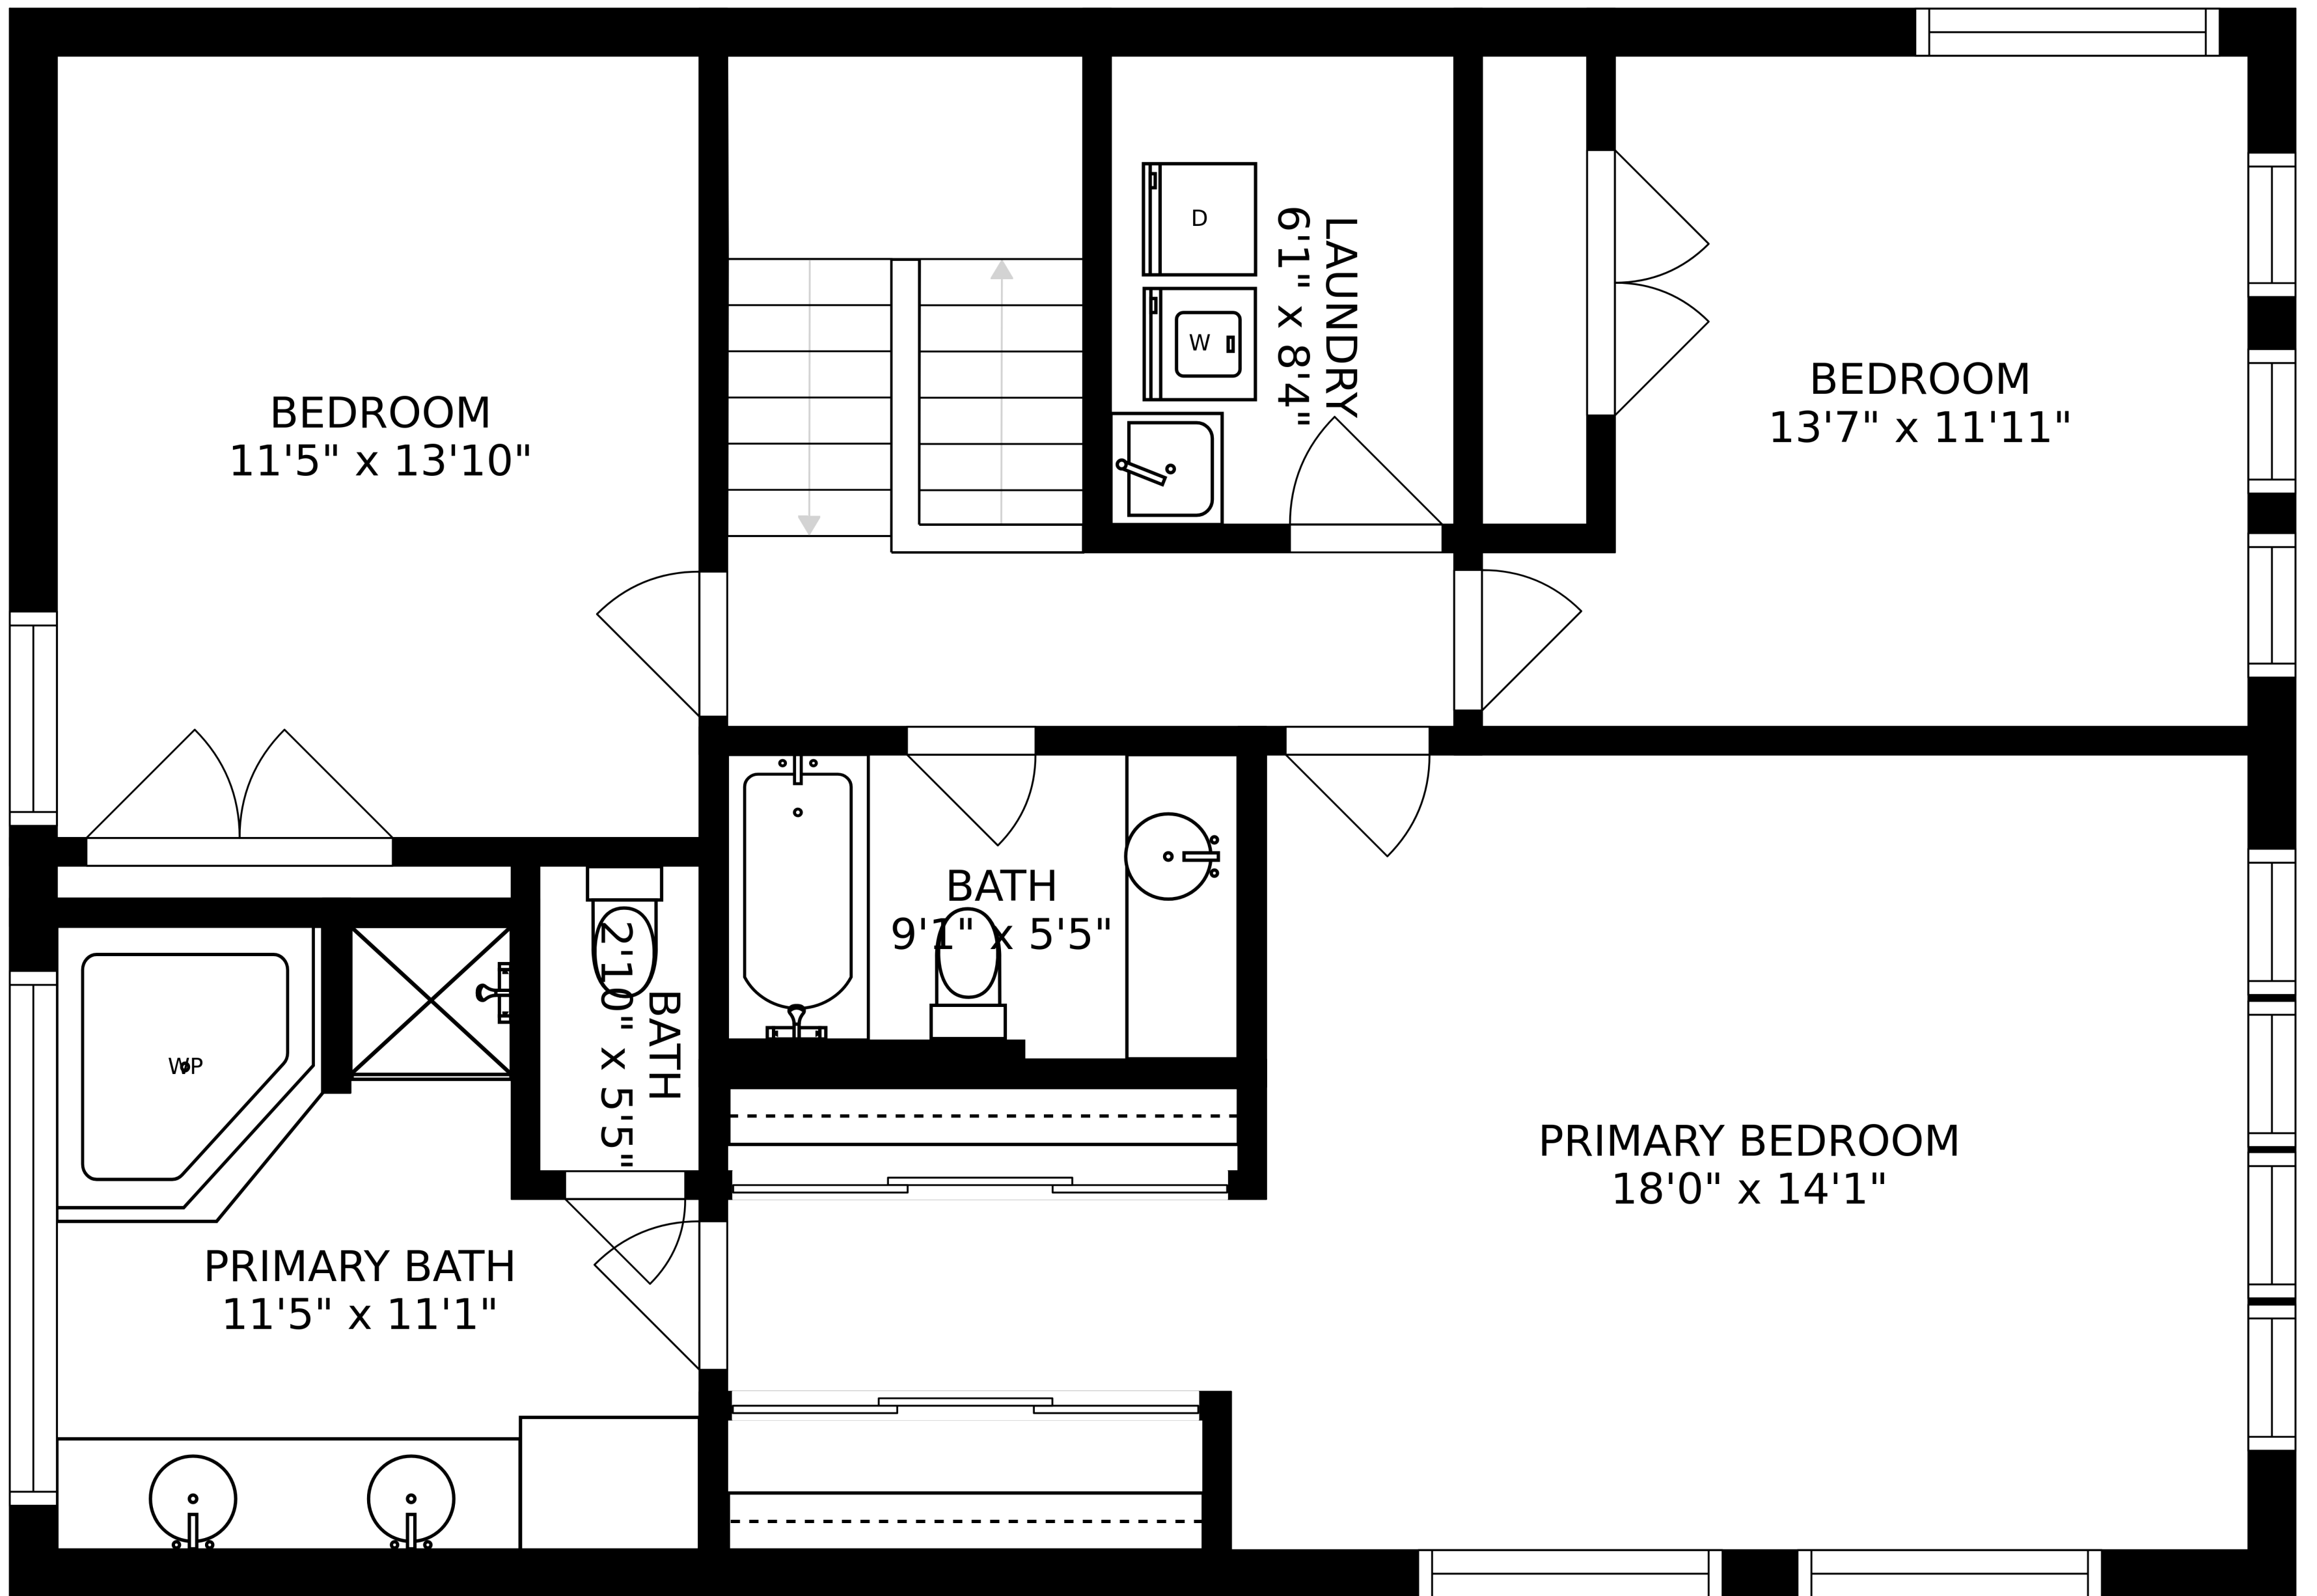

FLOOR 2

FLOOR 1

SIZES AND DIMENSIONS ARE APPROXIMATE, ACTUAL MAY VARY.

BEDROOM
11'5" x 13'10"

BEDROOM
13'7" x 11'11"

LAUNDRY
6'1" x 8'4"

BATH
9'1" x 5'5"

BATH
2'10" x 5'5"

PRIMARY BATH
11'5" x 11'1"

PRIMARY BEDROOM
18'0" x 14'1"

SIZES AND DIMENSIONS ARE APPROXIMATE, ACTUAL MAY VARY.