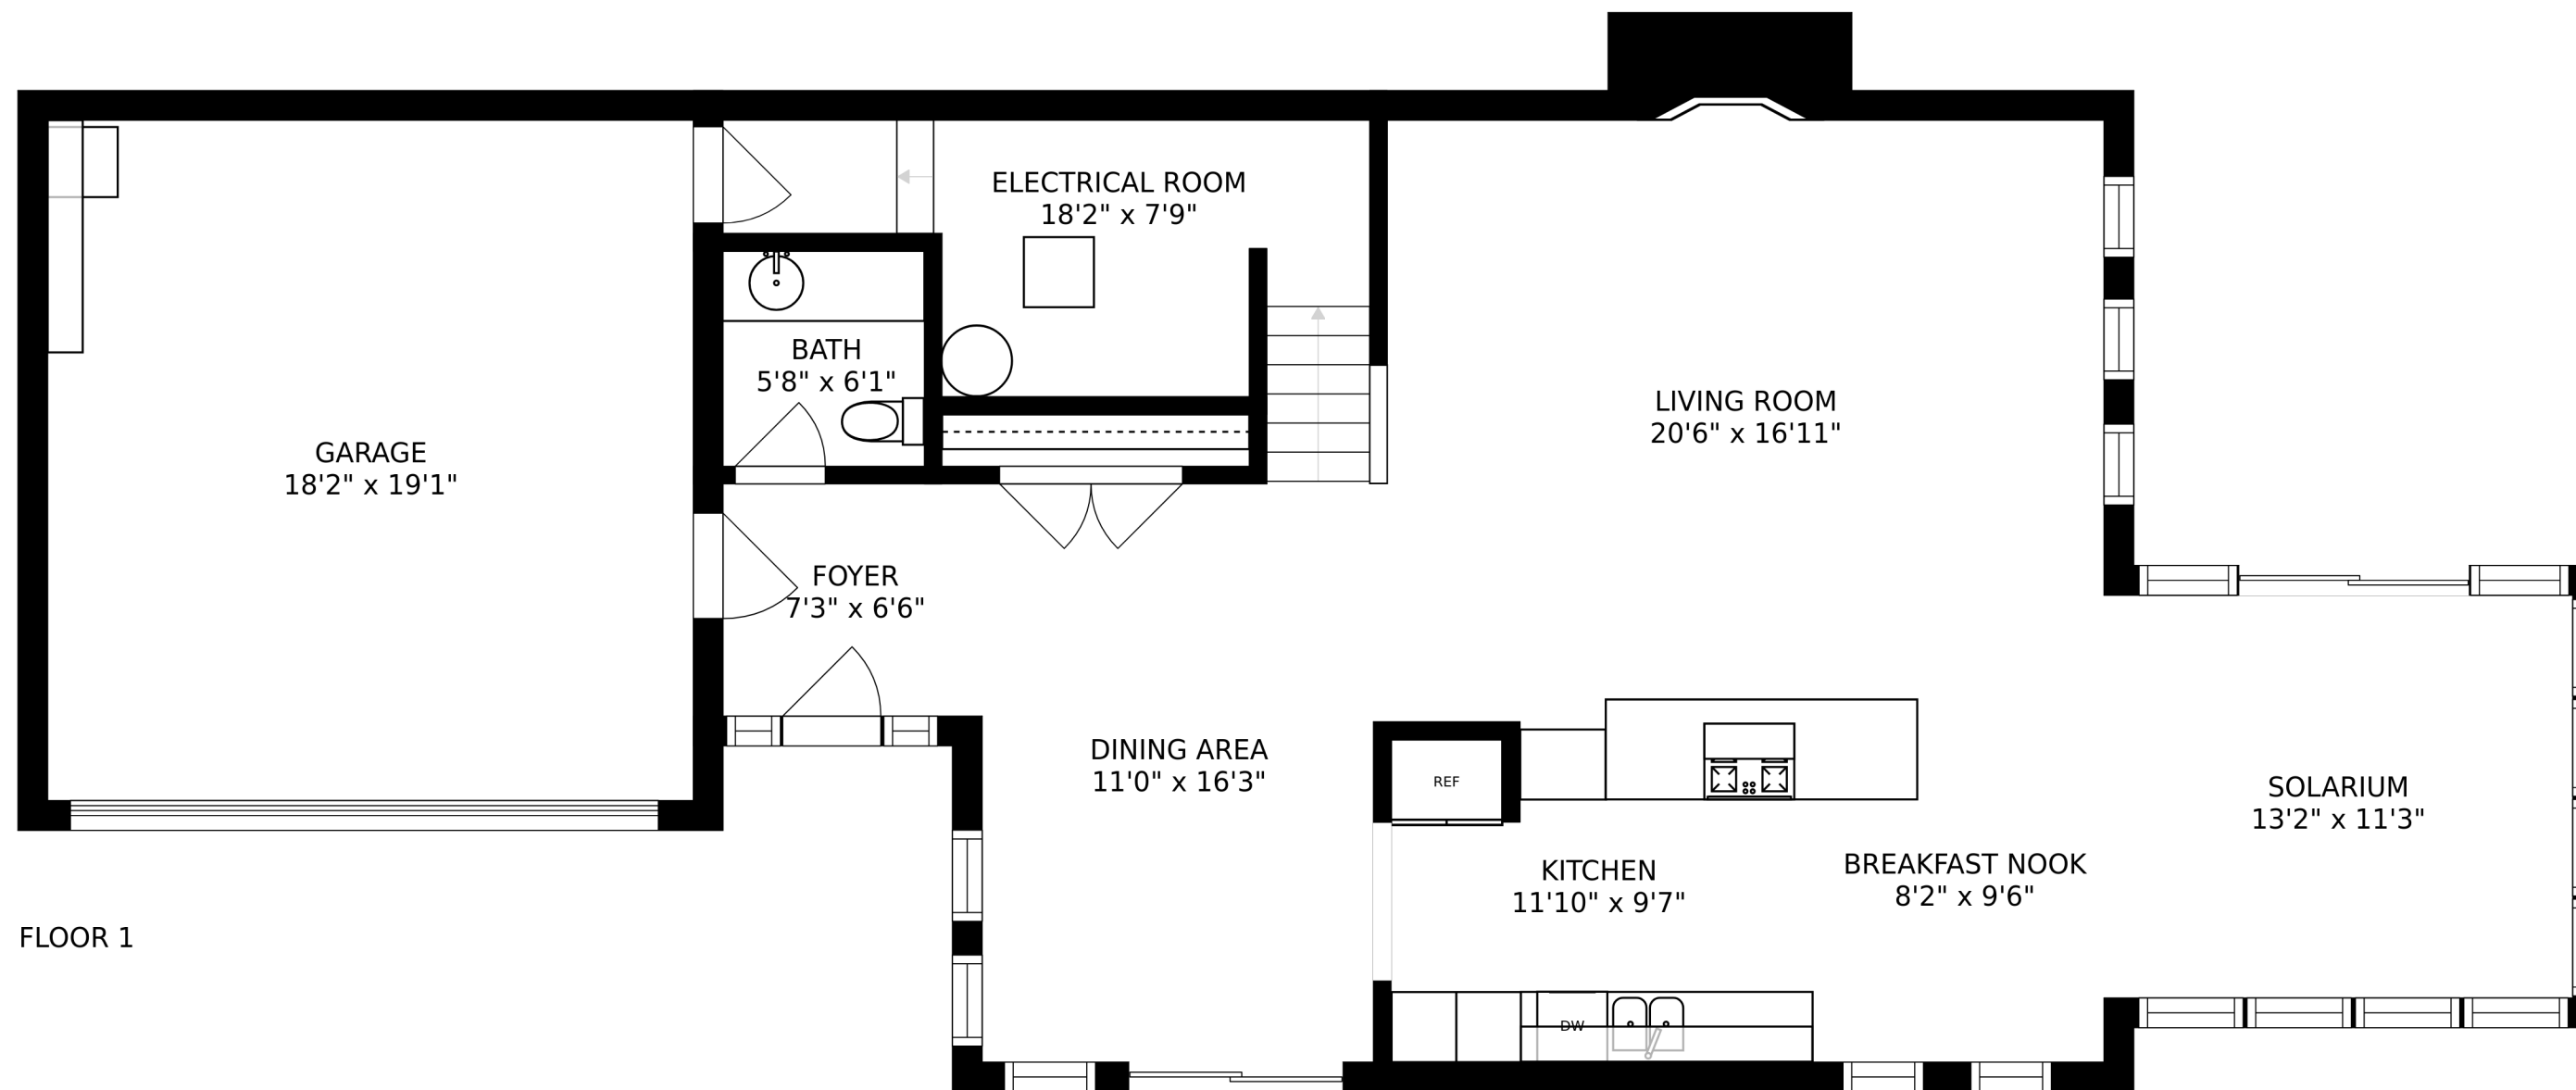

FLOOR 2

FLOOR 1

SIZES AND DIMENSIONS ARE APPROXIMATE, ACTUAL MAY VARY.

BEDROOM
11'5" x 13'10"

BEDROOM
13'7" x 11'11"

LAUNDRY
6'1" x 8'4"

BATH
9'1" x 5'5"

BATH
2'10" x 5'5"

PRIMARY BATH
11'5" x 11'1"

PRIMARY BEDROOM
18'0" x 14'1"

SIZES AND DIMENSIONS ARE APPROXIMATE, ACTUAL MAY VARY.