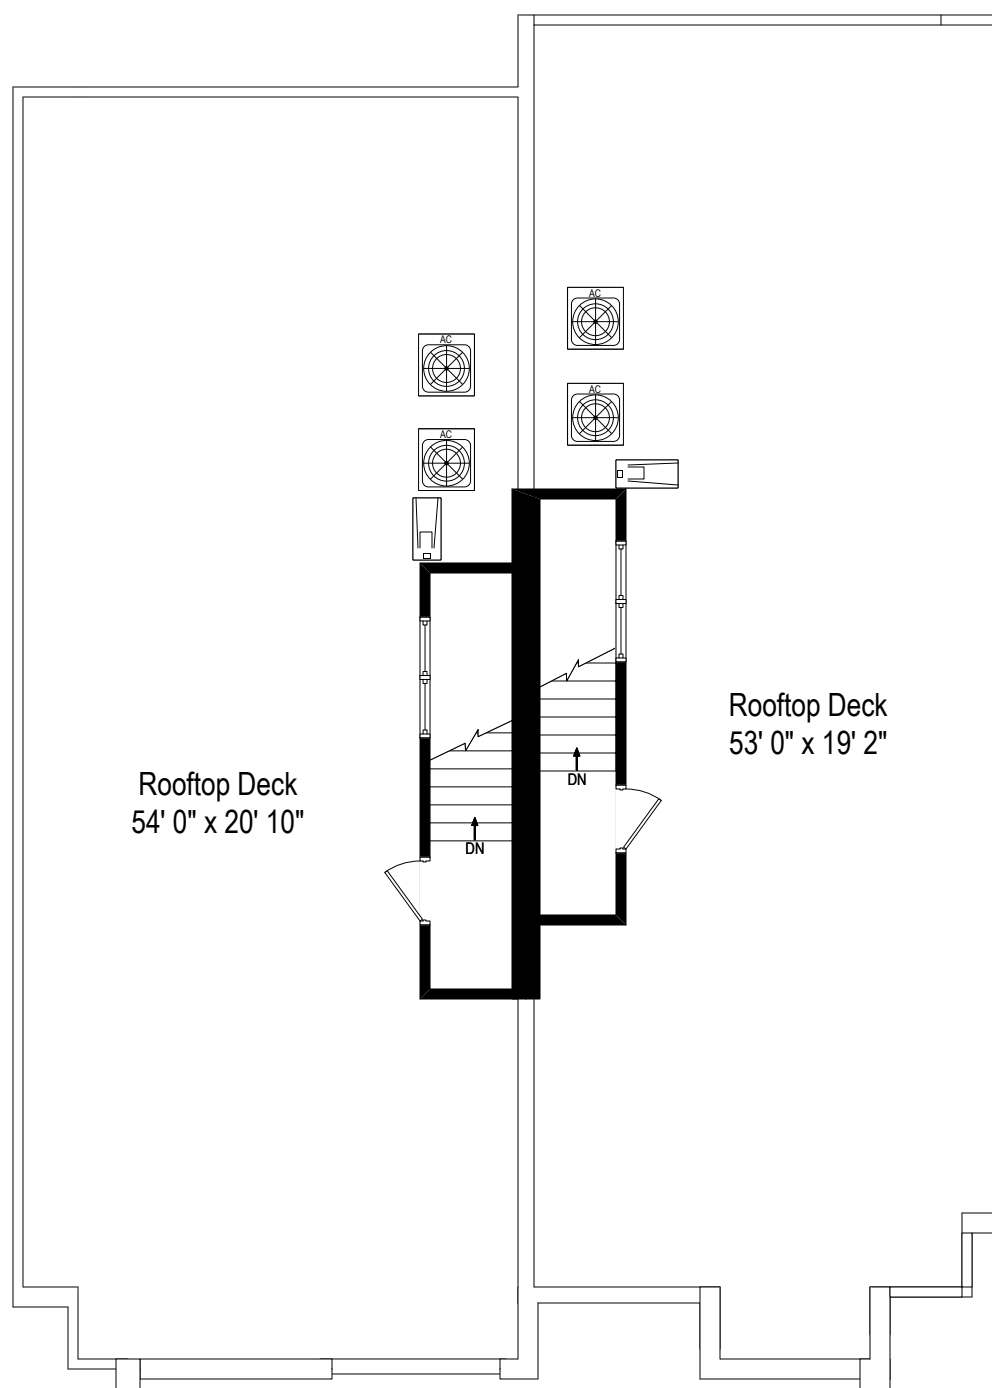

ARTISAN OnThePark | DEUX, 4448 South Street. Lawrence, Chicago, IL 60653

Second Level

All dimensions are approximate. This plan is for marketing purposes only.

ARTISAN OnThePark | DEUX, 4448 South Street. Lawrence, Chicago, IL 60653

Lower Level

All dimensions are approximate. This plan is for marketing purposes only.

Roof Level

Second Level

Lower Level

First Level