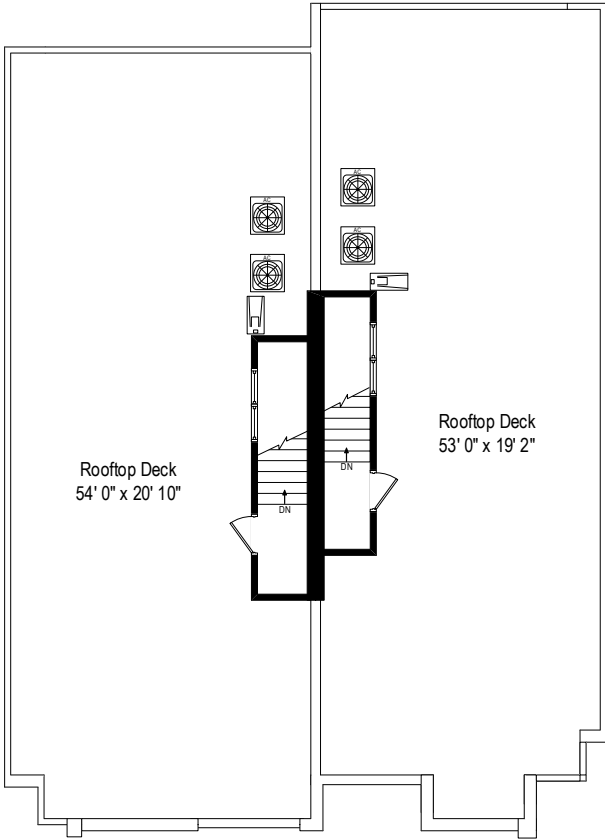

ARTISAN OnThePark | DEUX, 4448 South Street. Lawrence, Chicago, IL 60653

Second Level

All dimensions are approximate. This plan is for marketing purposes only.

ARTISAN OnThePark | DEUX, 4448 South Street. Lawrence, Chicago, IL 60653

Lower Level

All dimensions are approximate. This plan is for marketing purposes only.

Roof Level

Second Level

Lower Level

First Level