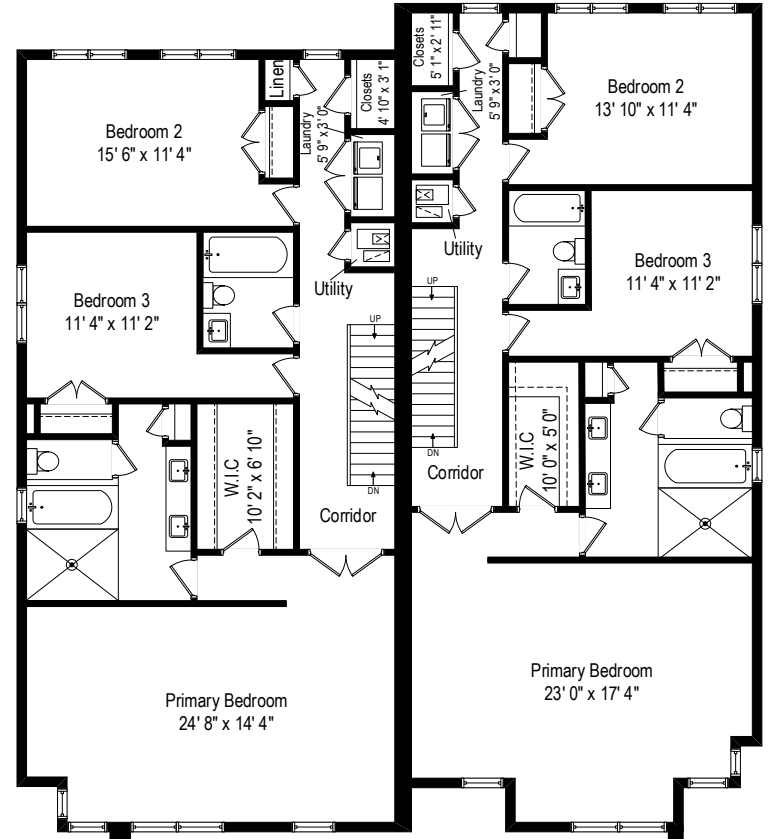

ARTISAN OnThePark | DEUX, 4448 South Street. Lawrence, Chicago, IL 60653

Second Level

All dimensions are approximate. This plan is for marketing purposes only.

ARTISAN OnThePark | DEUX, 4448 South Street. Lawrence, Chicago, IL 60653

Lower Level

All dimensions are approximate. This plan is for marketing purposes only.

Roof Level

Second Level

Lower Level

First Level