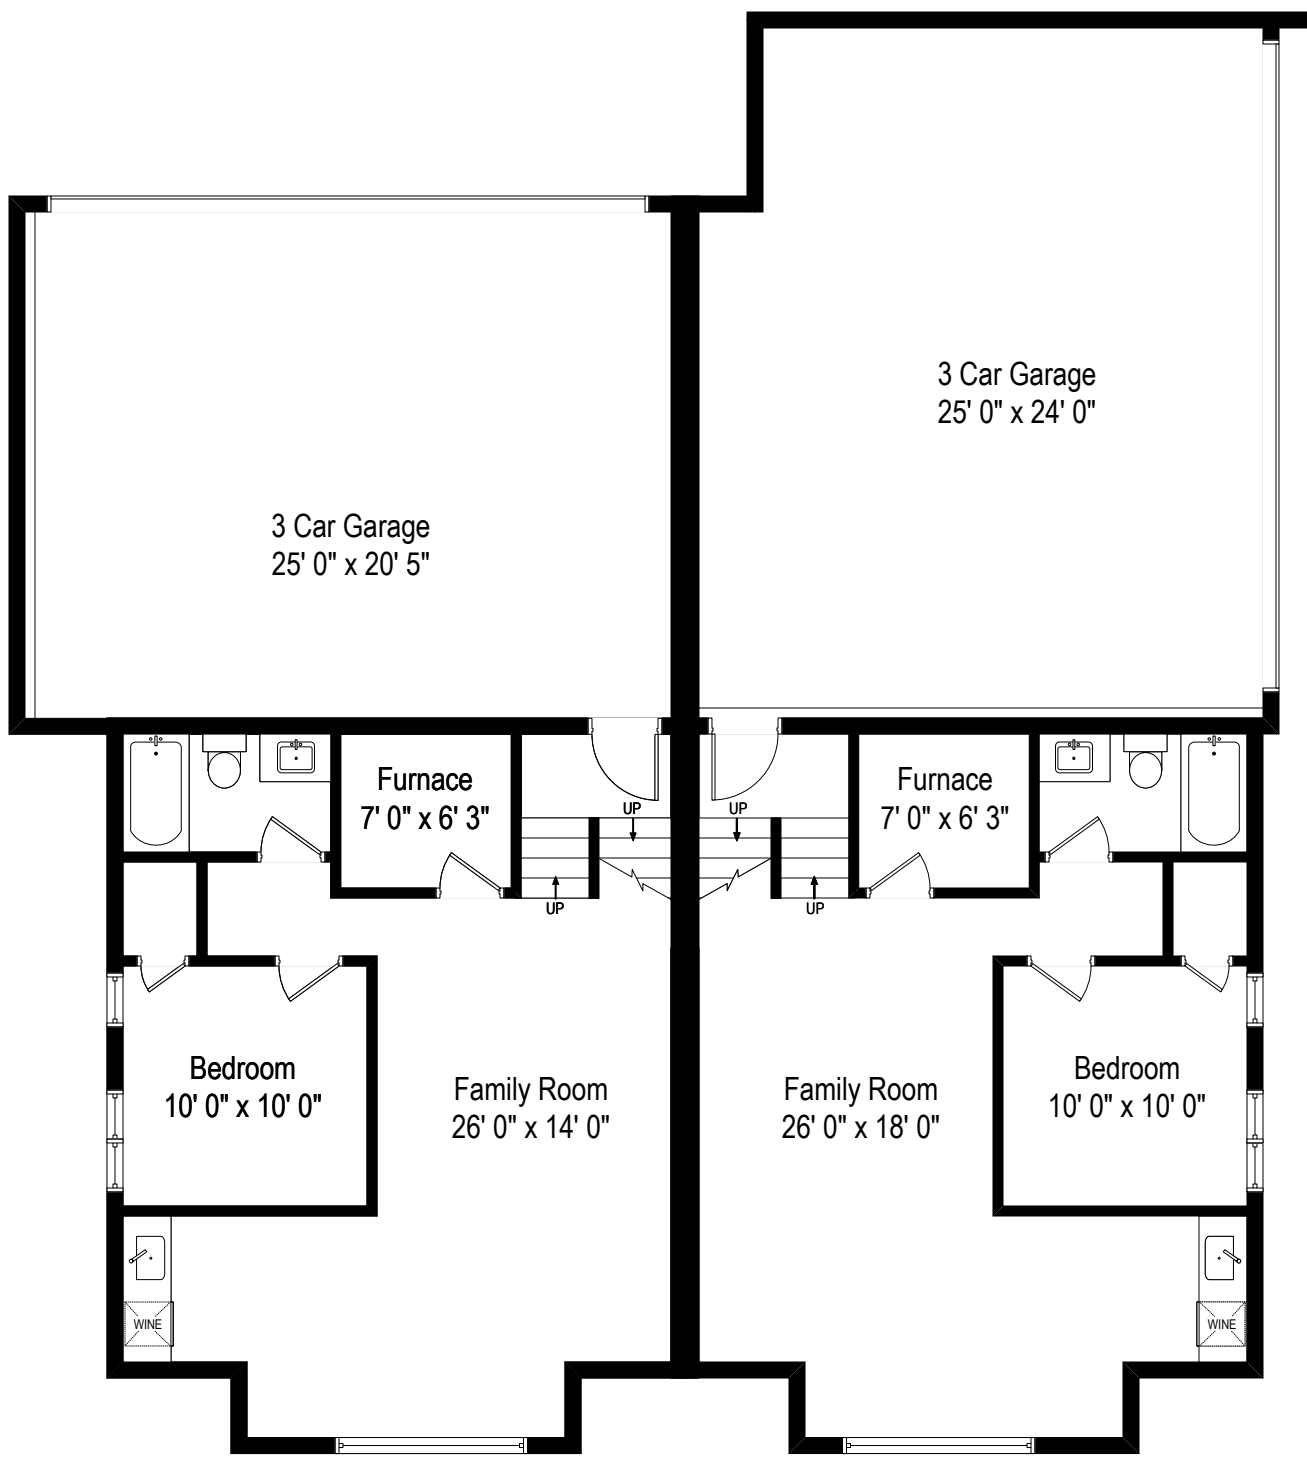

ARTISAN OnThePark | DEUX, 4448 South Street. Lawrence, Chicago, IL 60653

Second Level

All dimensions are approximate. This plan is for marketing purposes only.

ARTISAN OnThePark | DEUX, 4448 South Street. Lawrence, Chicago, IL 60653

Lower Level

All dimensions are approximate. This plan is for marketing purposes only.

Roof Level

Second Level

Lower Level

First Level