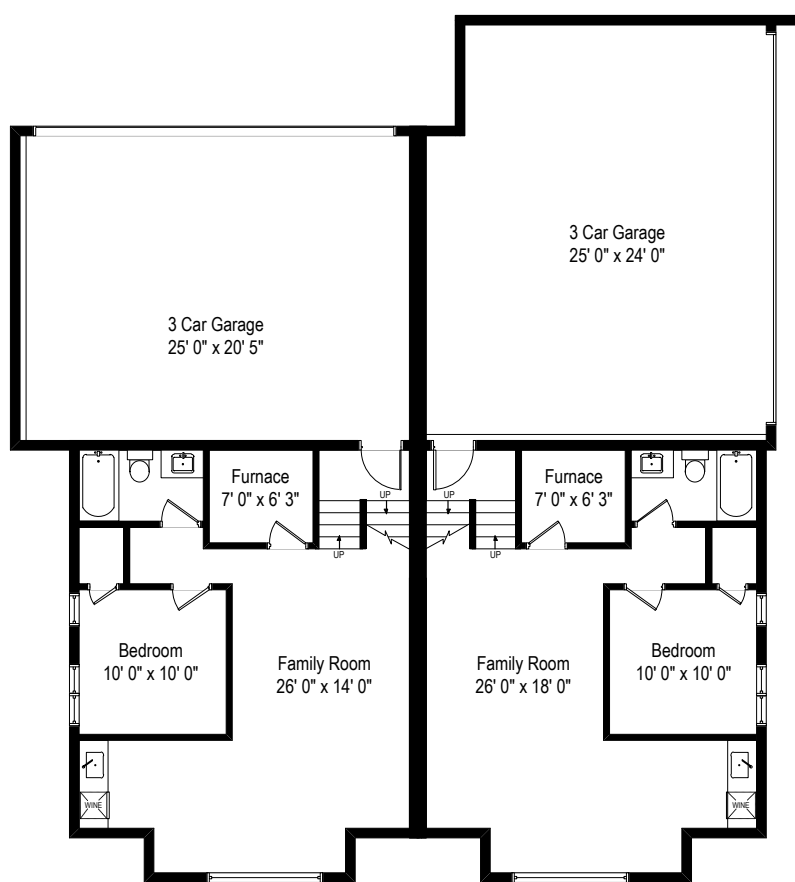

ARTISAN OnThePark | DEUX, 4448 South Street. Lawrence, Chicago, IL 60653

Second Level

All dimensions are approximate. This plan is for marketing purposes only.

ARTISAN OnThePark | DEUX, 4448 South Street. Lawrence, Chicago, IL 60653

Lower Level

All dimensions are approximate. This plan is for marketing purposes only.

Roof Level

Second Level

Lower Level

First Level