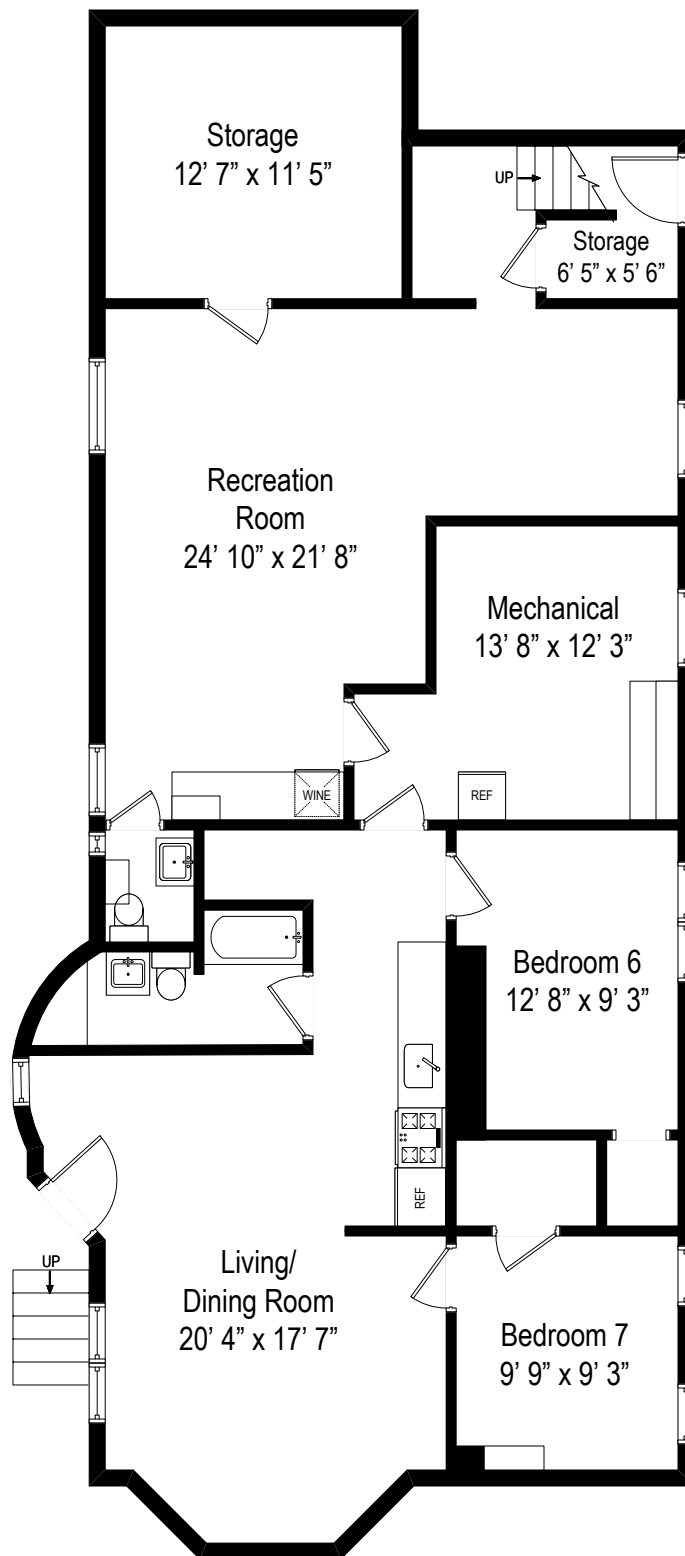

587 W Hawthorne Place – Chicago, IL

First Level

All dimensions are approximate. This plan is for marketing purposes only.

587 W Hawthorne Place – Chicago, IL

Second Level

All dimensions are approximate. This plan is for marketing purposes only.

587 W Hawthorne Place – Chicago, IL

Lower Level

All dimensions are approximate. This plan is for marketing purposes only.

## Lower Level

## First Level