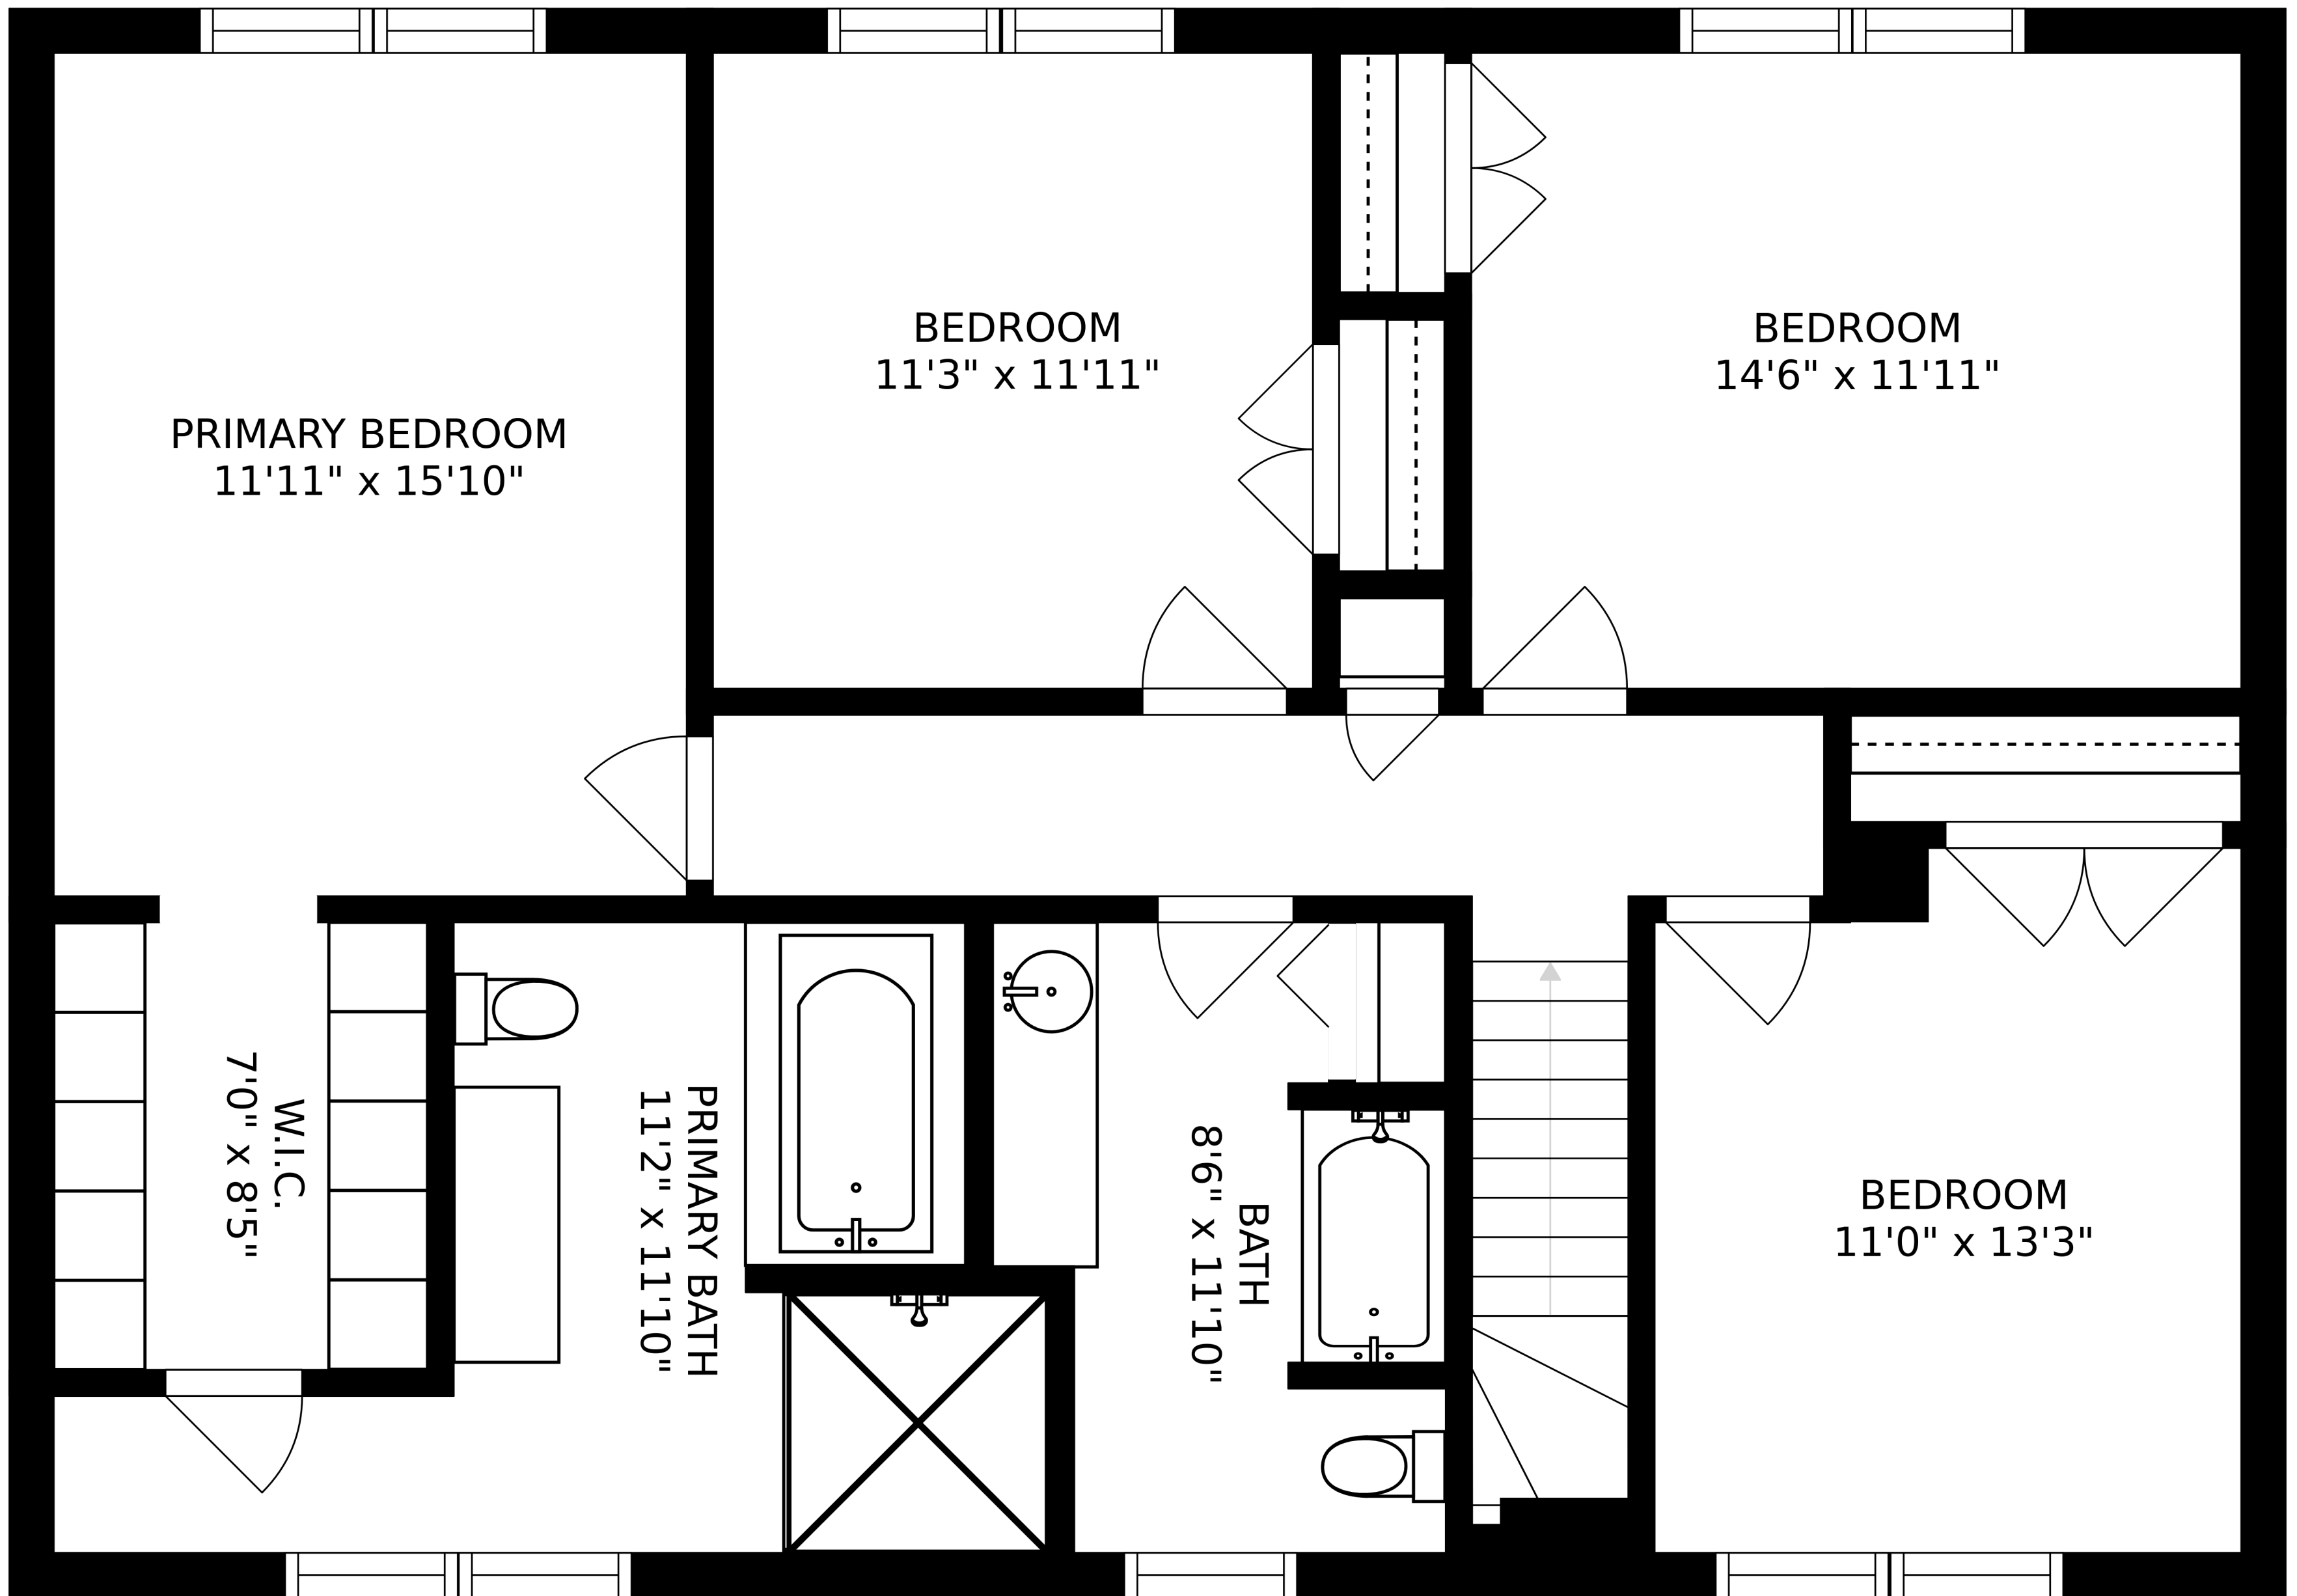

SIZES AND DIMENSIONS ARE APPROXIMATE, ACTUAL MAY VARY.

SIZES AND DIMENSIONS ARE APPROXIMATE, ACTUAL MAY VARY.

SIZES AND DIMENSIONS ARE APPROXIMATE, ACTUAL MAY VARY.

BASEMENT
26'1" x 28'0"

STORAGE
25'7" x 20'11"

BATH
8'11" x 3'7"