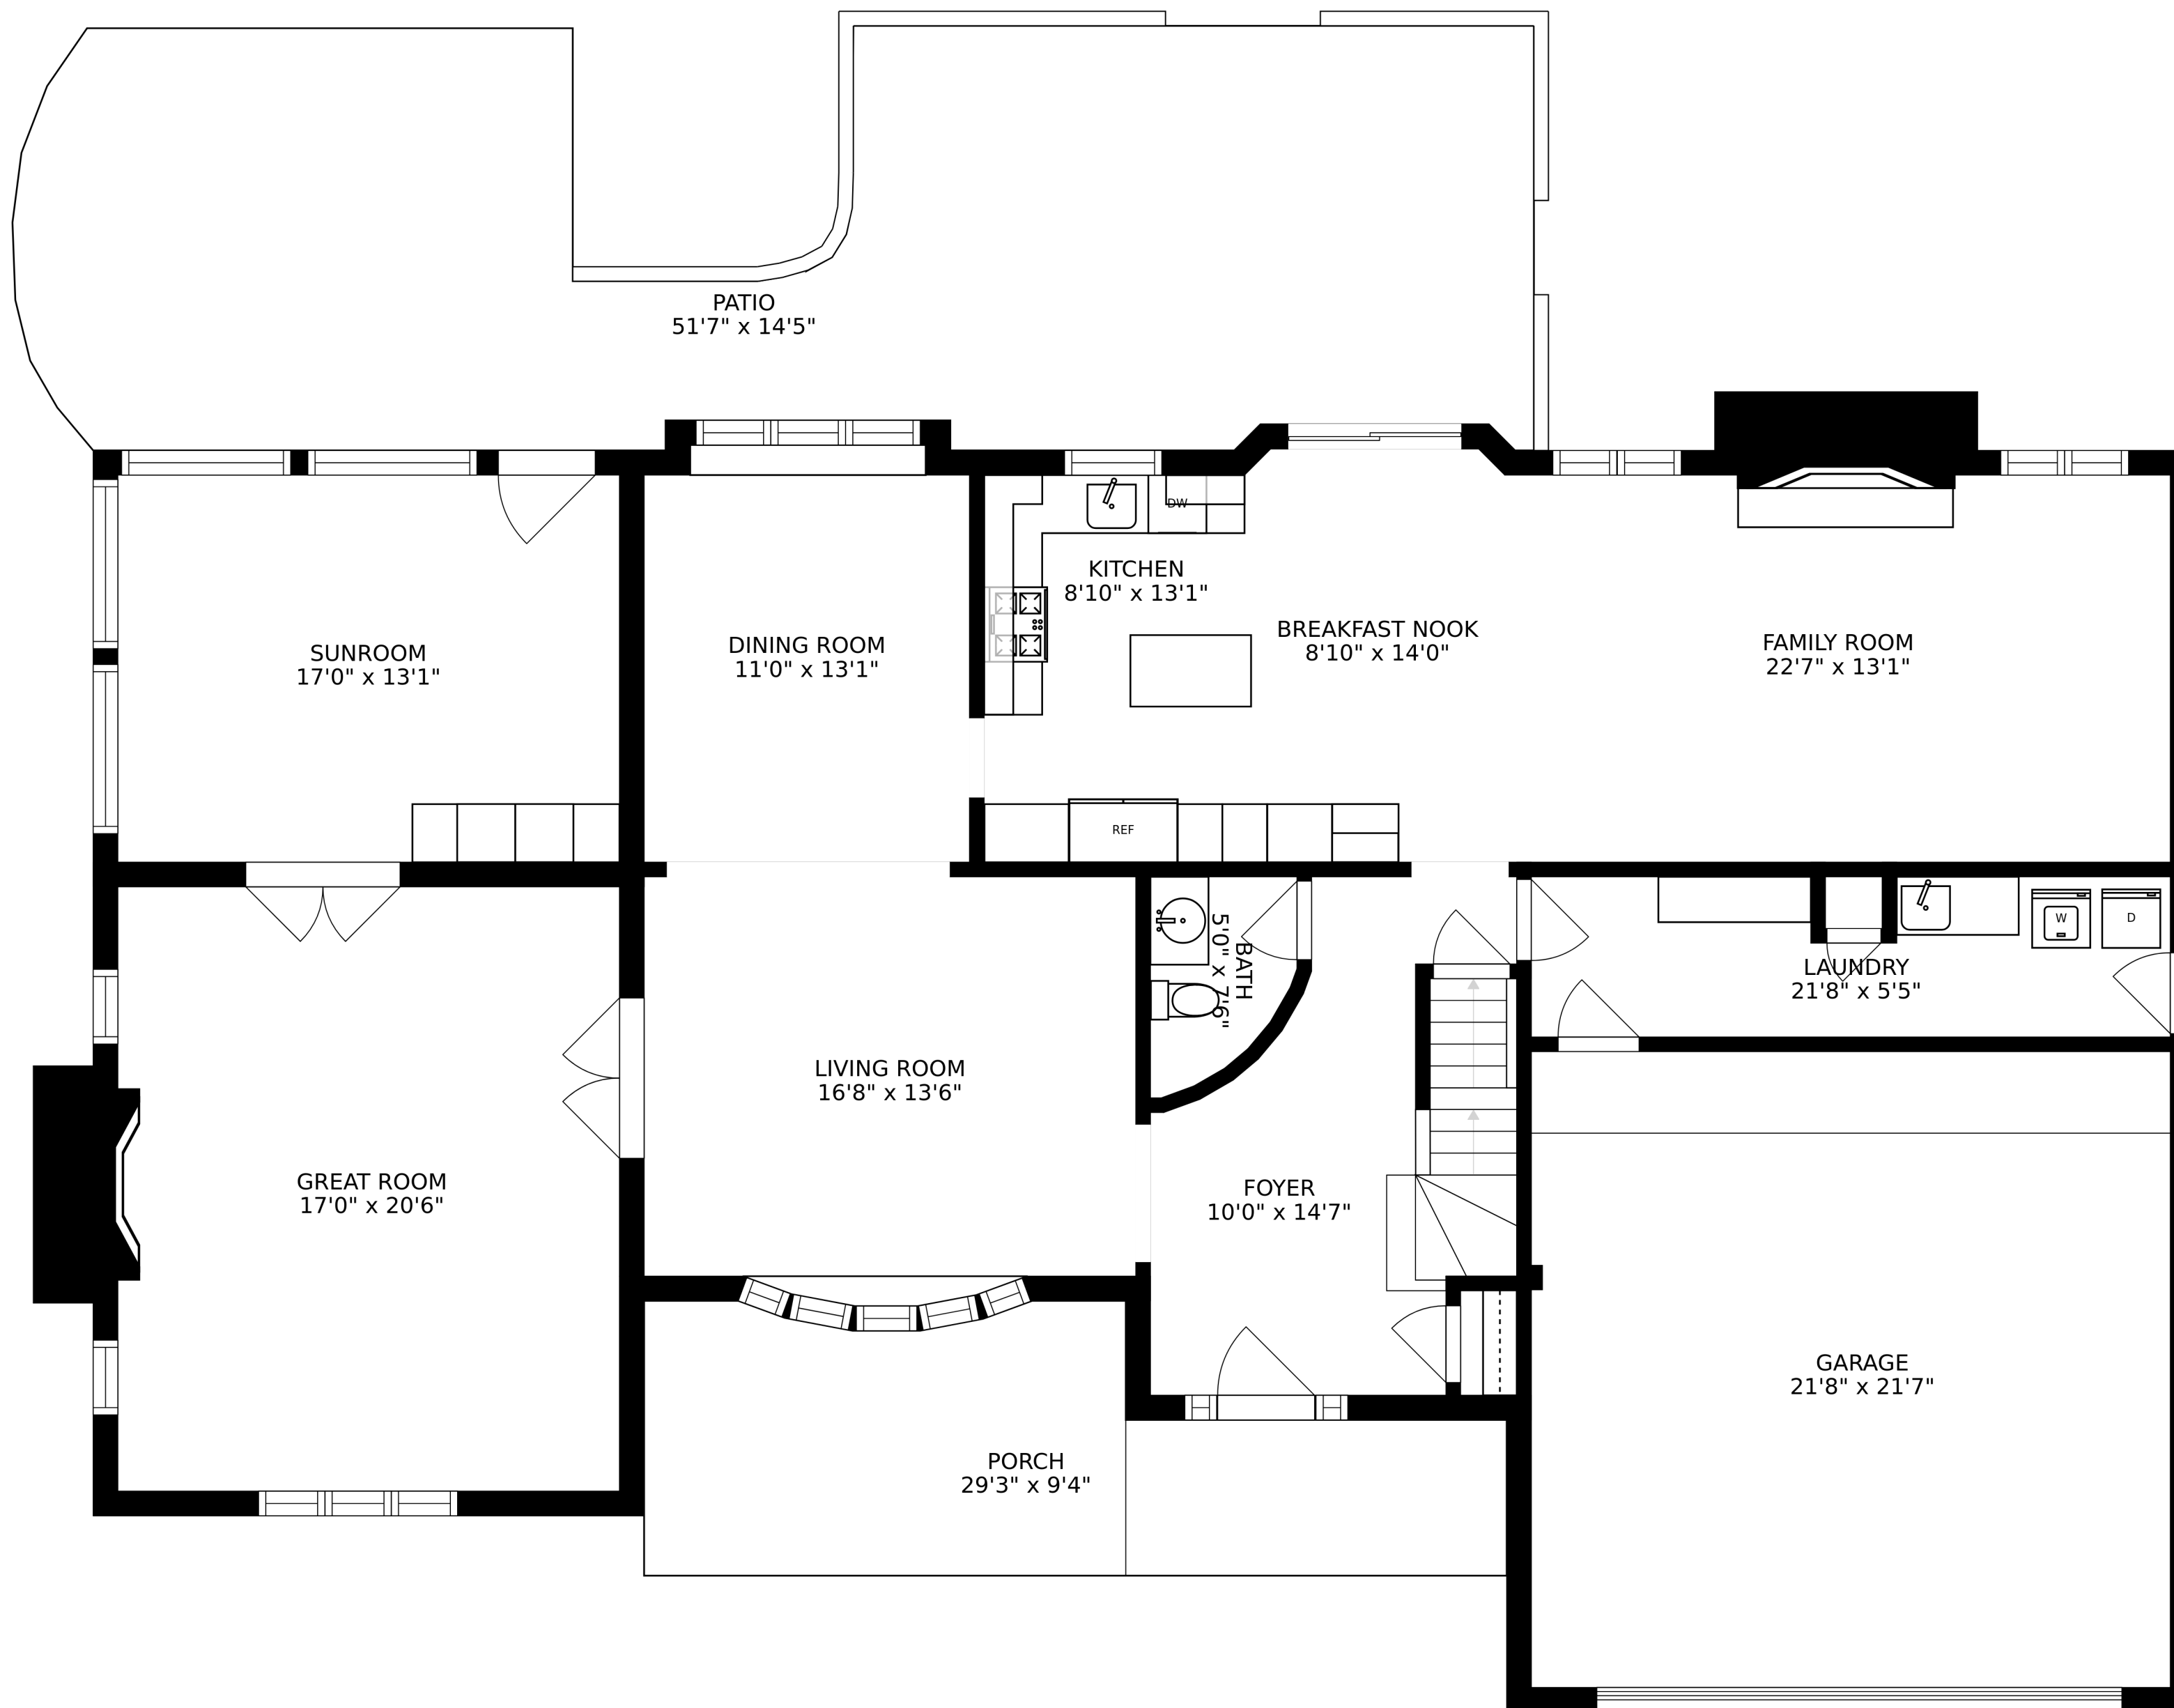

SIZES AND DIMENSIONS ARE APPROXIMATE, ACTUAL MAY VARY.

SIZES AND DIMENSIONS ARE APPROXIMATE, ACTUAL MAY VARY.

SIZES AND DIMENSIONS ARE APPROXIMATE, ACTUAL MAY VARY.

BASEMENT
26'1" x 28'0"

STORAGE
25'7" x 20'11"

BATH
8'11" x 3'7"