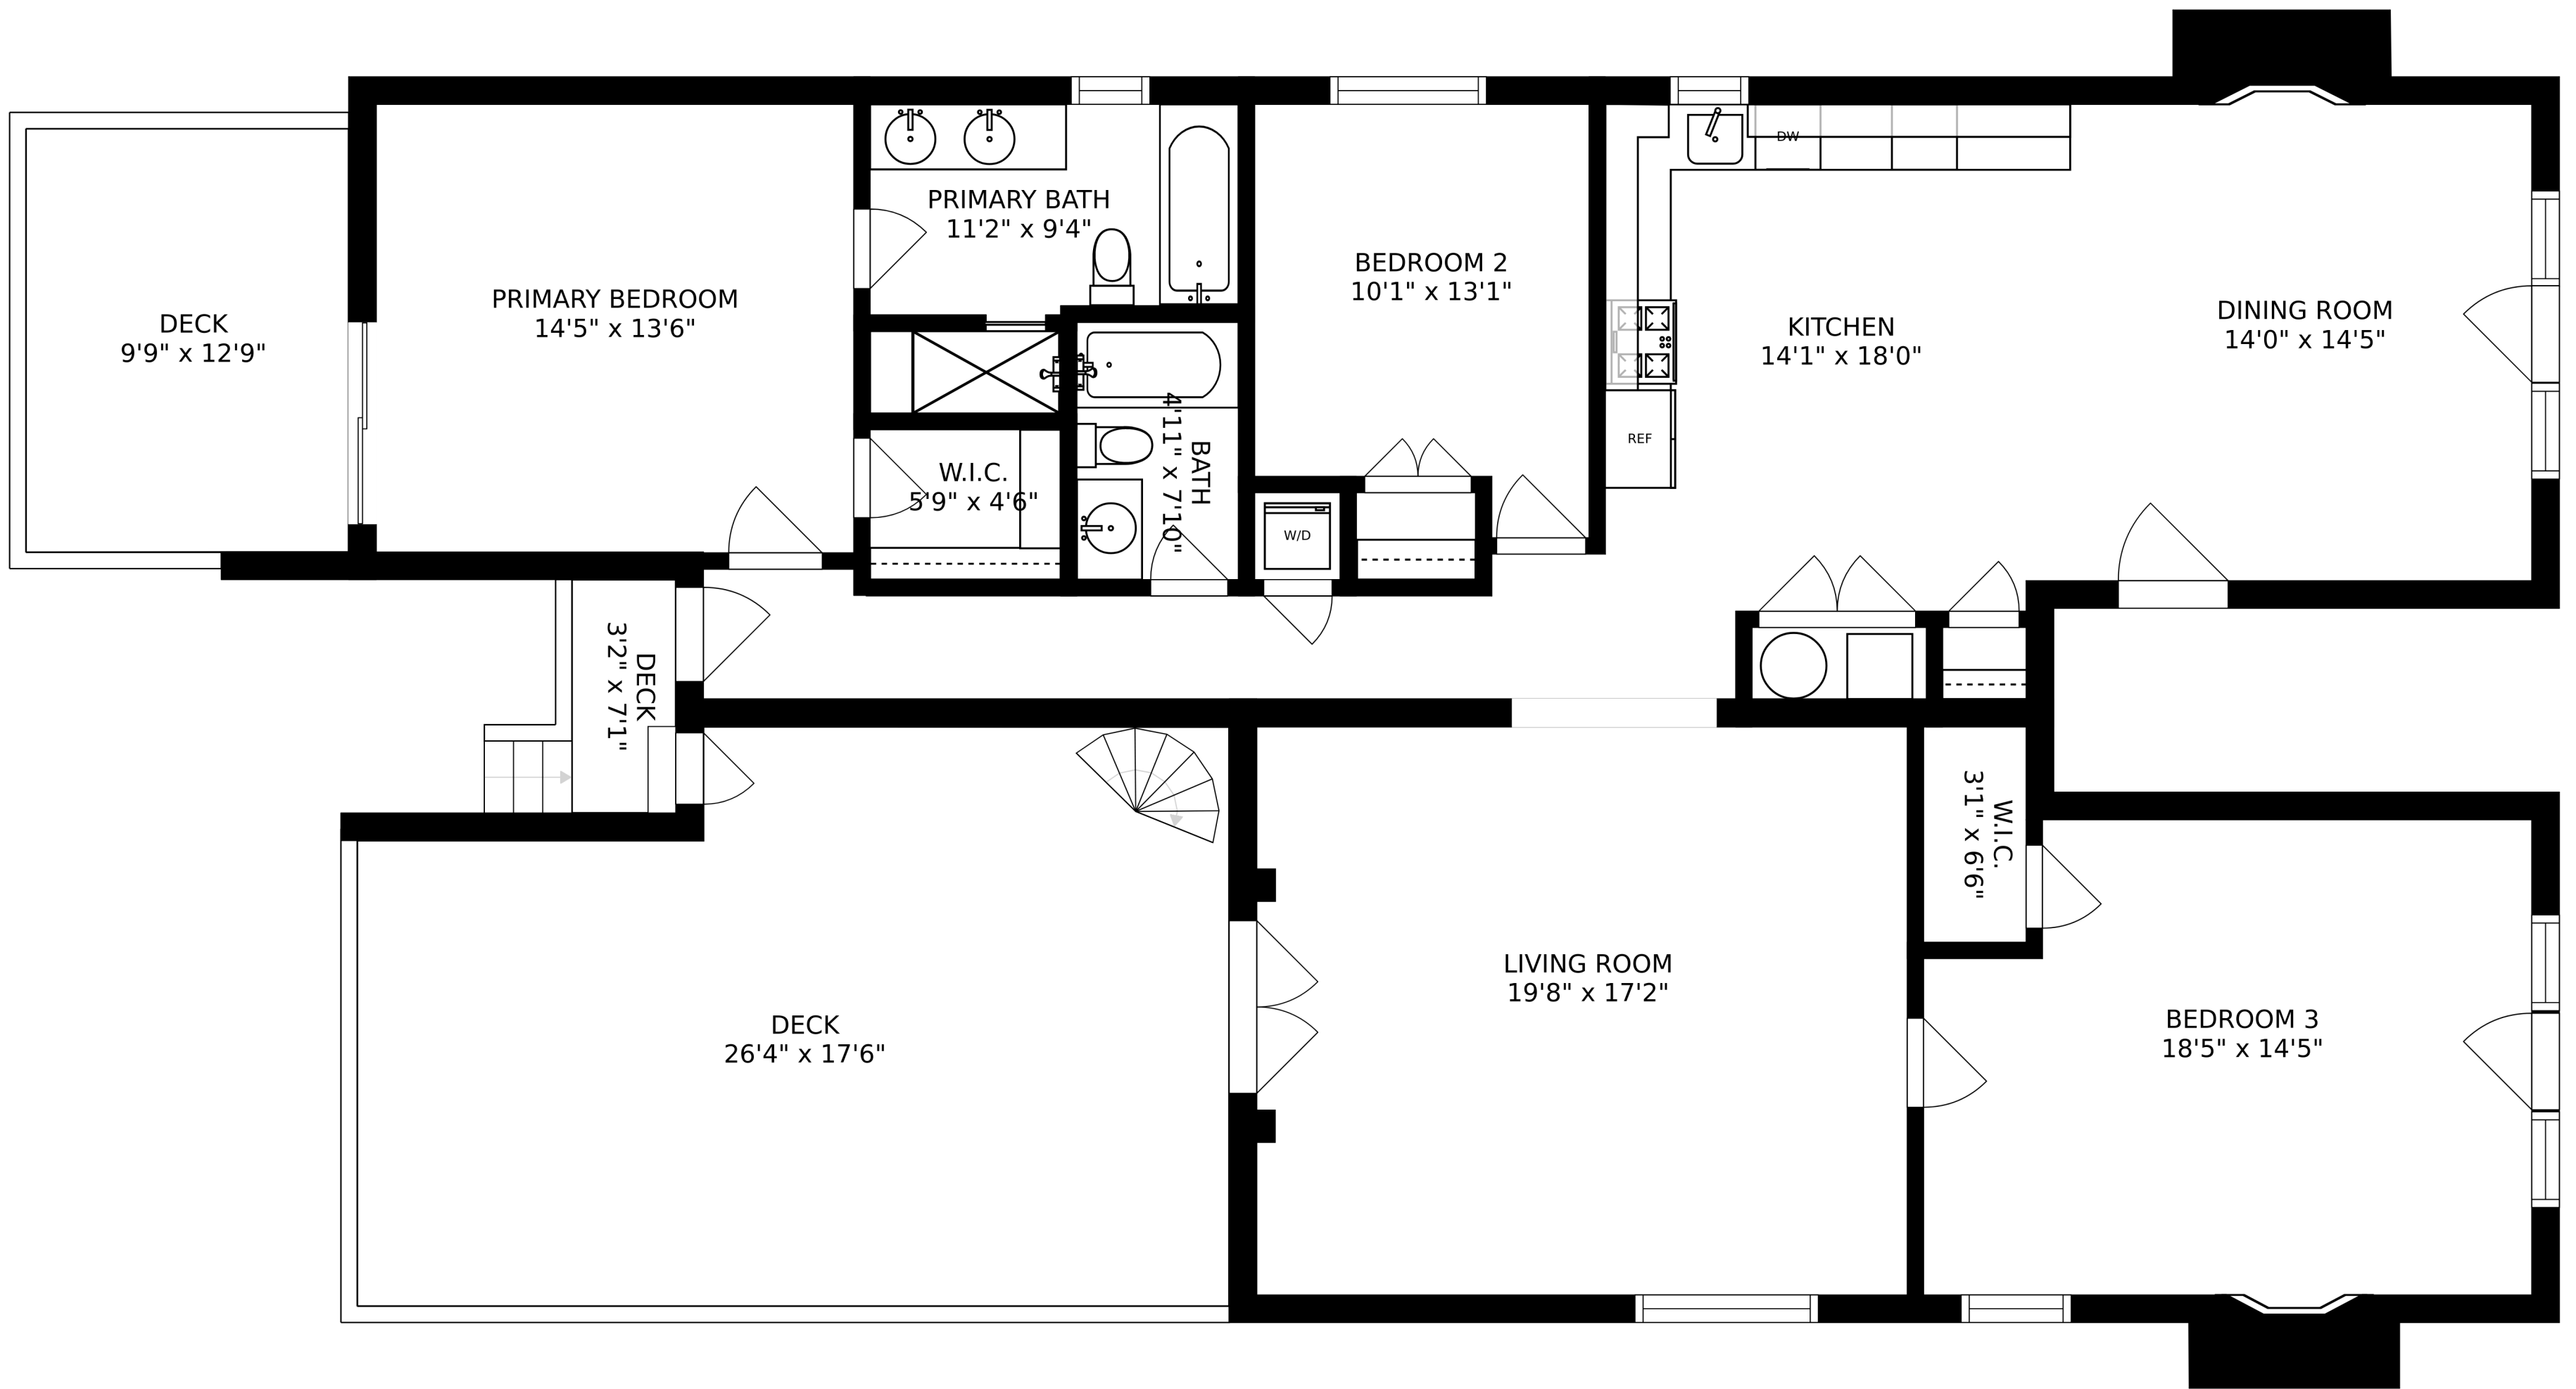

FLOOR 2

FLOOR 1

SIZES AND DIMENSIONS ARE APPROXIMATE, ACTUAL MAY VARY.

ROOFTOP DECK
40'7" x 38'5"

SIZES AND DIMENSIONS ARE APPROXIMATE, ACTUAL MAY VARY.