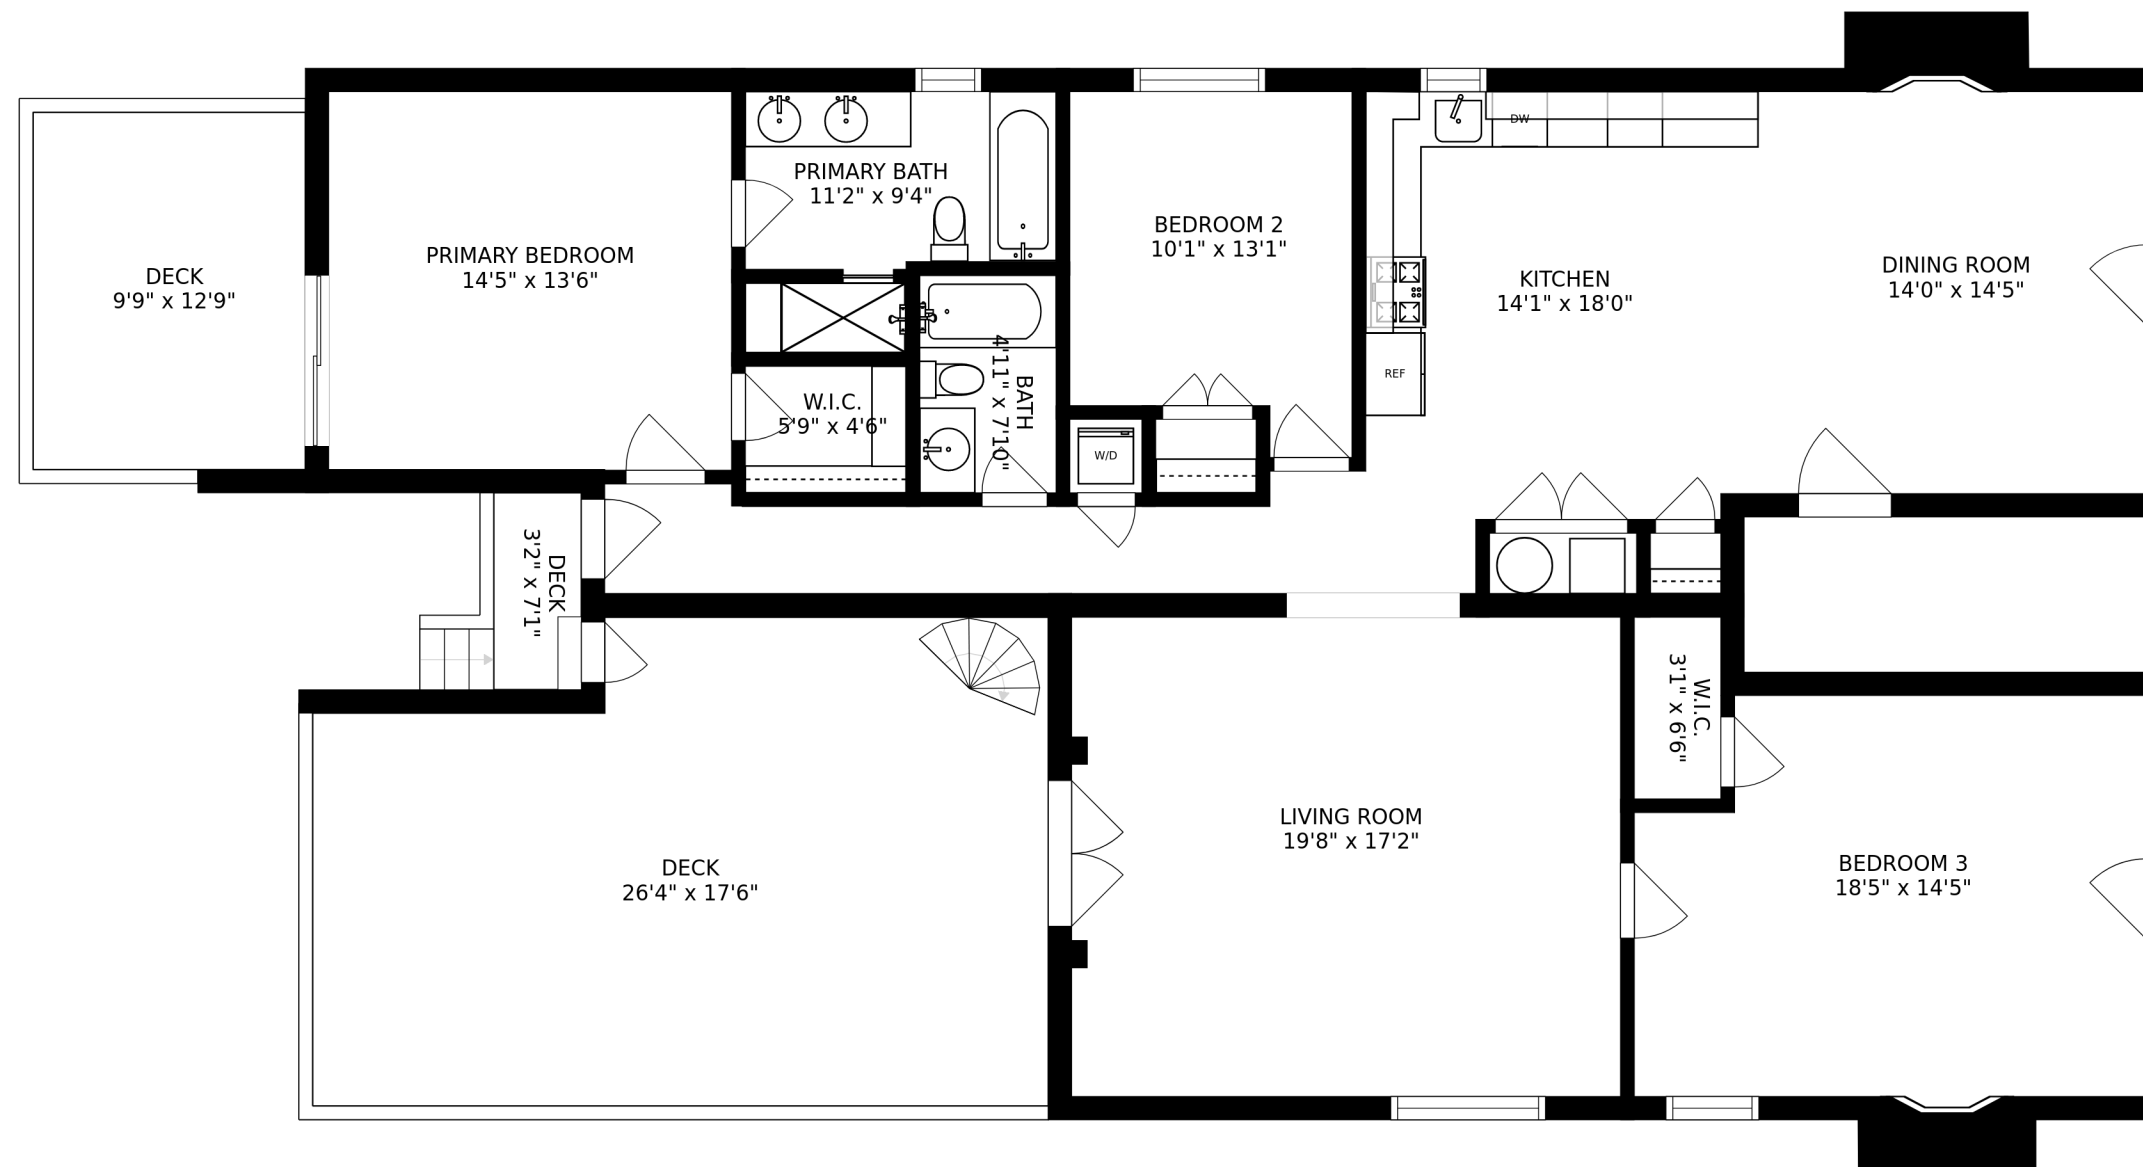

FLOOR 2

FLOOR 1

SIZES AND DIMENSIONS ARE APPROXIMATE, ACTUAL MAY VARY.

ROOFTOP DECK
40'7" x 38'5"

SIZES AND DIMENSIONS ARE APPROXIMATE, ACTUAL MAY VARY.