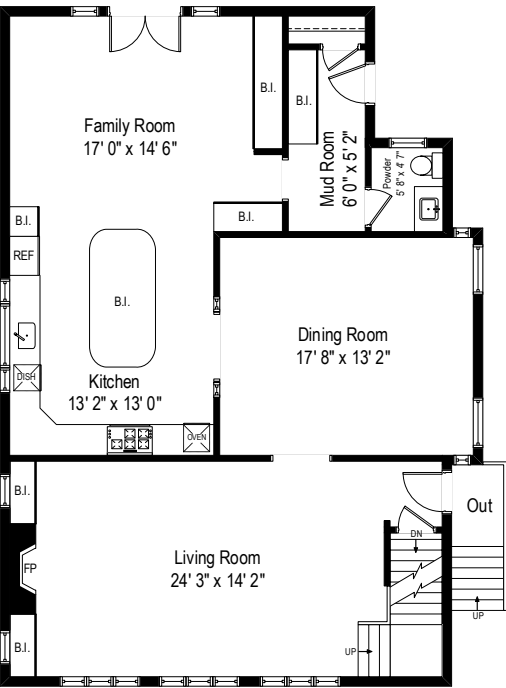

1311 Asbury Ave - Winnetka, IL 60093

First Level

1311 Asbury Ave - Winnetka, IL 60093

Second Level

1311 Asbury Ave - Winnetka, IL 60093

Lower Level

# Second Level

# First Level

# Lower Level

1311 Asbury Ave - Winnetka, IL 60093

All dimensions are approximate. This plan is for marketing purposes only.