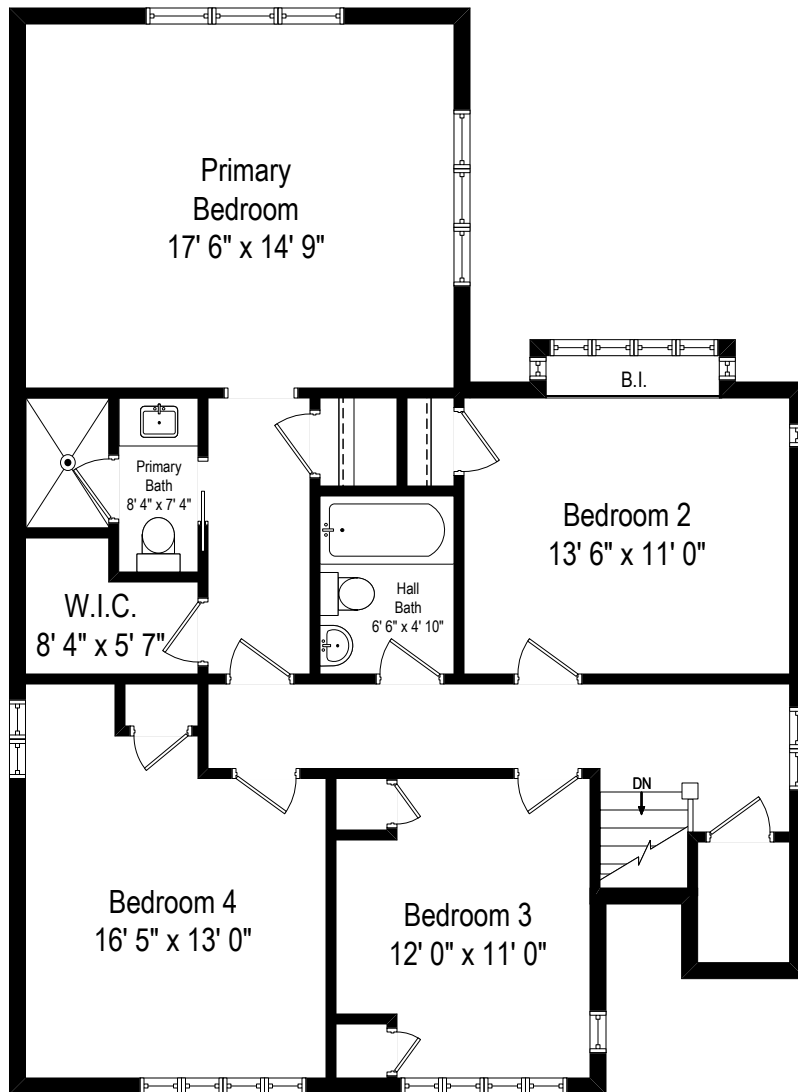

1311 Asbury Ave - Winnetka, IL 60093

First Level

1311 Asbury Ave - Winnetka, IL 60093

Second Level

1311 Asbury Ave - Winnetka, IL 60093

Lower Level

# Second Level

# First Level

# Lower Level

1311 Asbury Ave - Winnetka, IL 60093

All dimensions are approximate. This plan is for marketing purposes only.