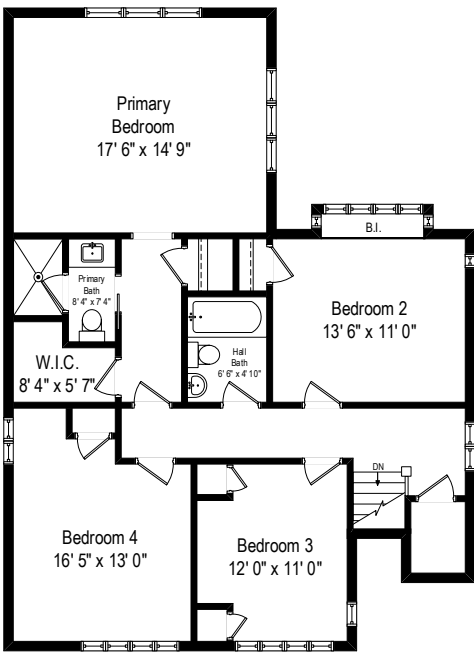

1311 Asbury Ave - Winnetka, IL 60093

First Level

1311 Asbury Ave - Winnetka, IL 60093

Second Level

1311 Asbury Ave - Winnetka, IL 60093

Lower Level

# Second Level

# First Level

# Lower Level

1311 Asbury Ave - Winnetka, IL 60093

All dimensions are approximate. This plan is for marketing purposes only.