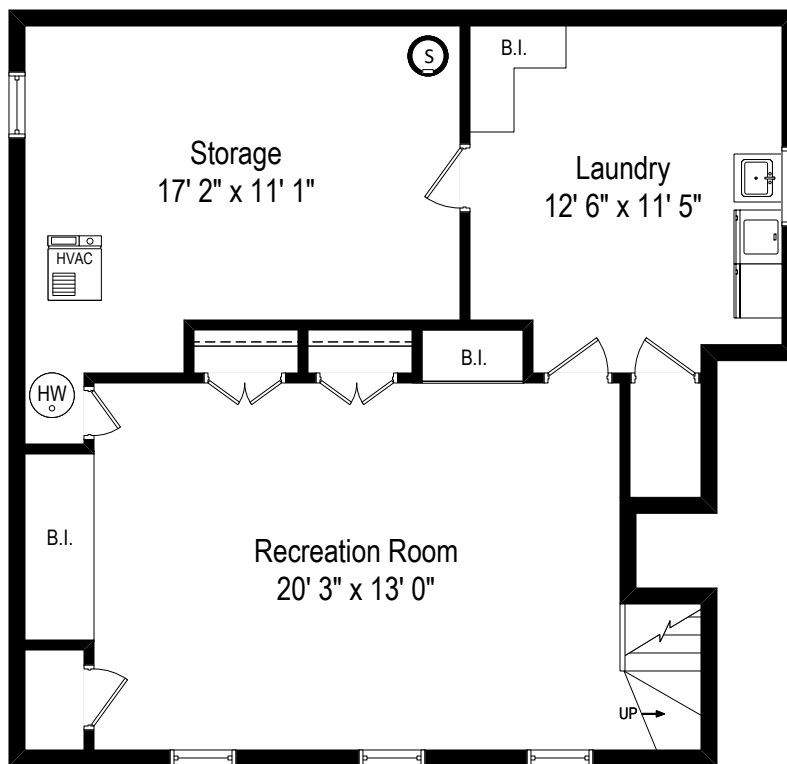

1311 Asbury Ave - Winnetka, IL 60093

First Level

1311 Asbury Ave - Winnetka, IL 60093

Second Level

1311 Asbury Ave - Winnetka, IL 60093

Lower Level

# Second Level

# First Level

# Lower Level

1311 Asbury Ave - Winnetka, IL 60093

All dimensions are approximate. This plan is for marketing purposes only.