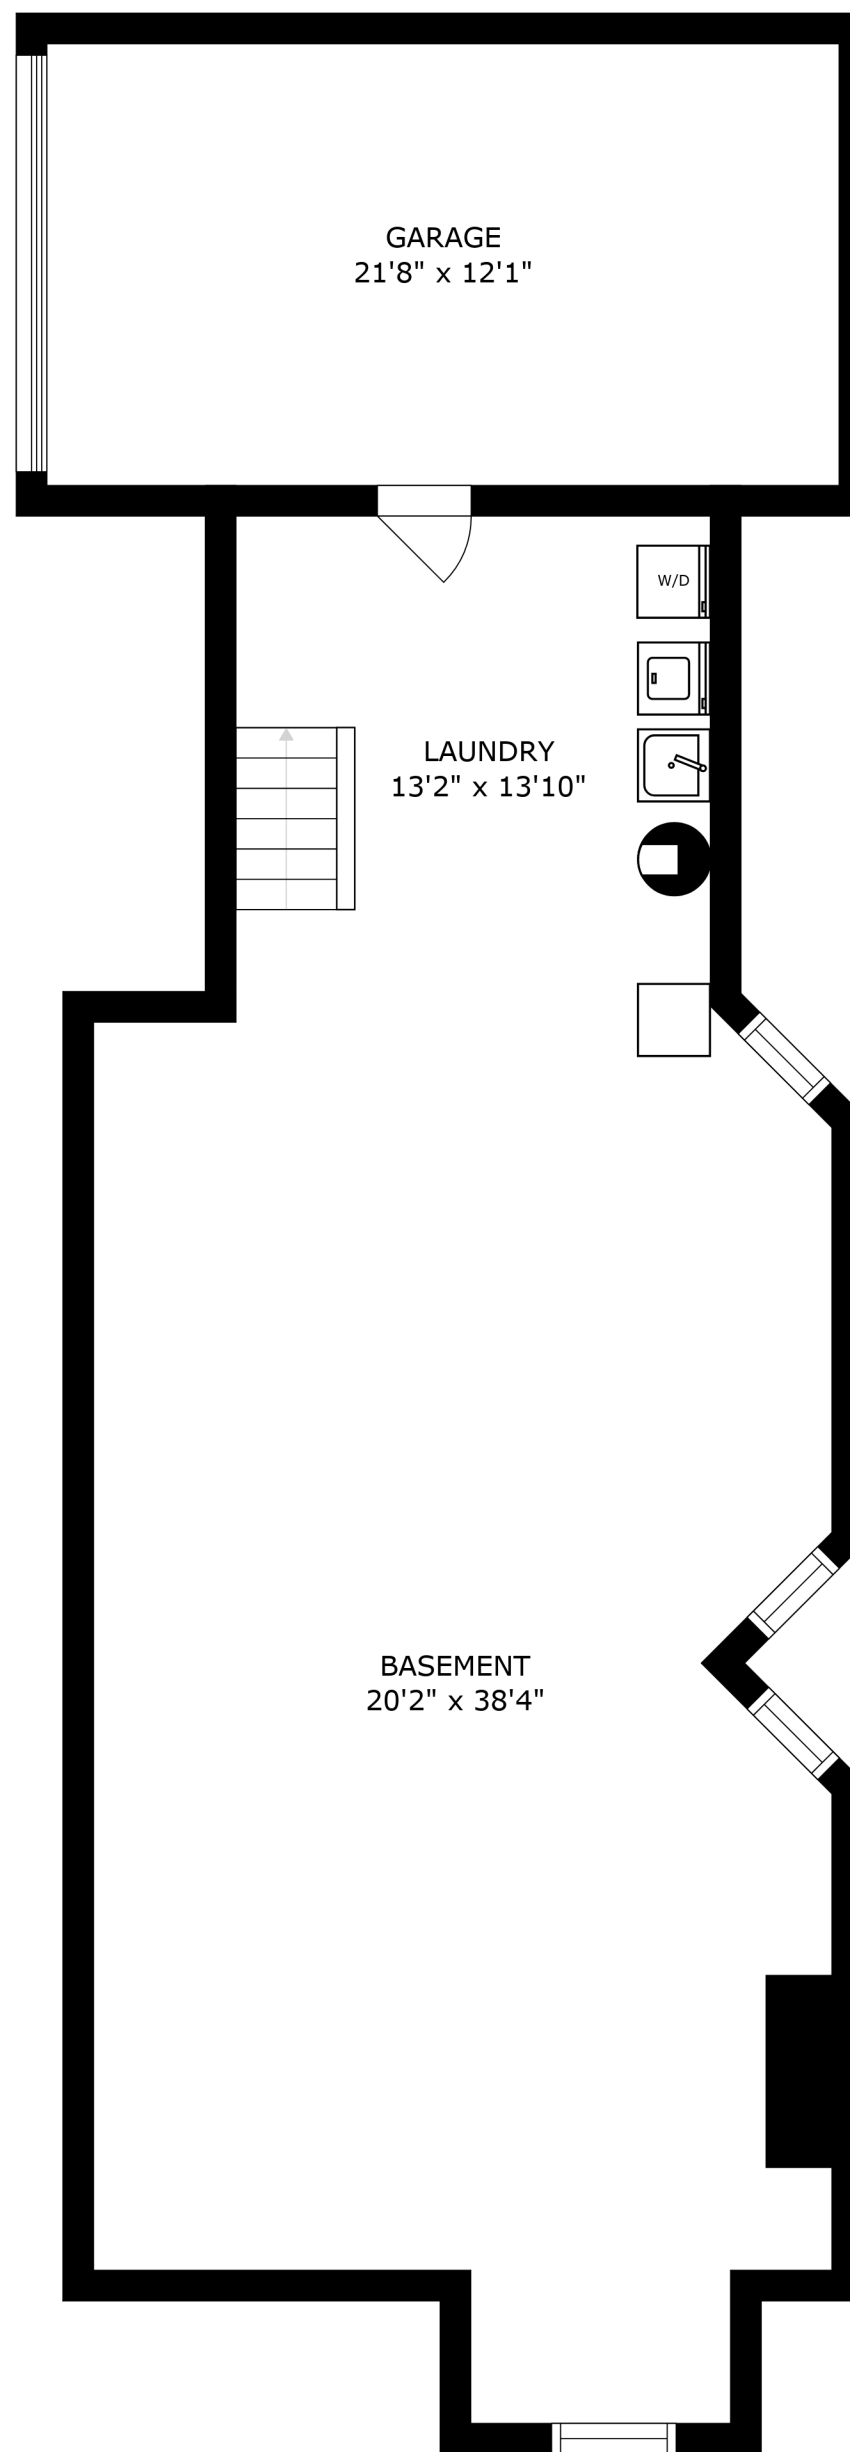

SIZES AND DIMENSIONS ARE APPROXIMATE, ACTUAL MAY VARY.

SIZES AND DIMENSIONS ARE APPROXIMATE, ACTUAL MAY VARY.

SIZES AND DIMENSIONS ARE APPROXIMATE, ACTUAL MAY VARY.

SIZES AND DIMENSIONS ARE APPROXIMATE, ACTUAL MAY VARY.

GARAGE
21'8" x 12'1"

LAUNDRY
13'2" x 13'10"

BASEMENT
20'2" x 38'4"

SIZES AND DIMENSIONS ARE APPROXIMATE, ACTUAL MAY VARY.