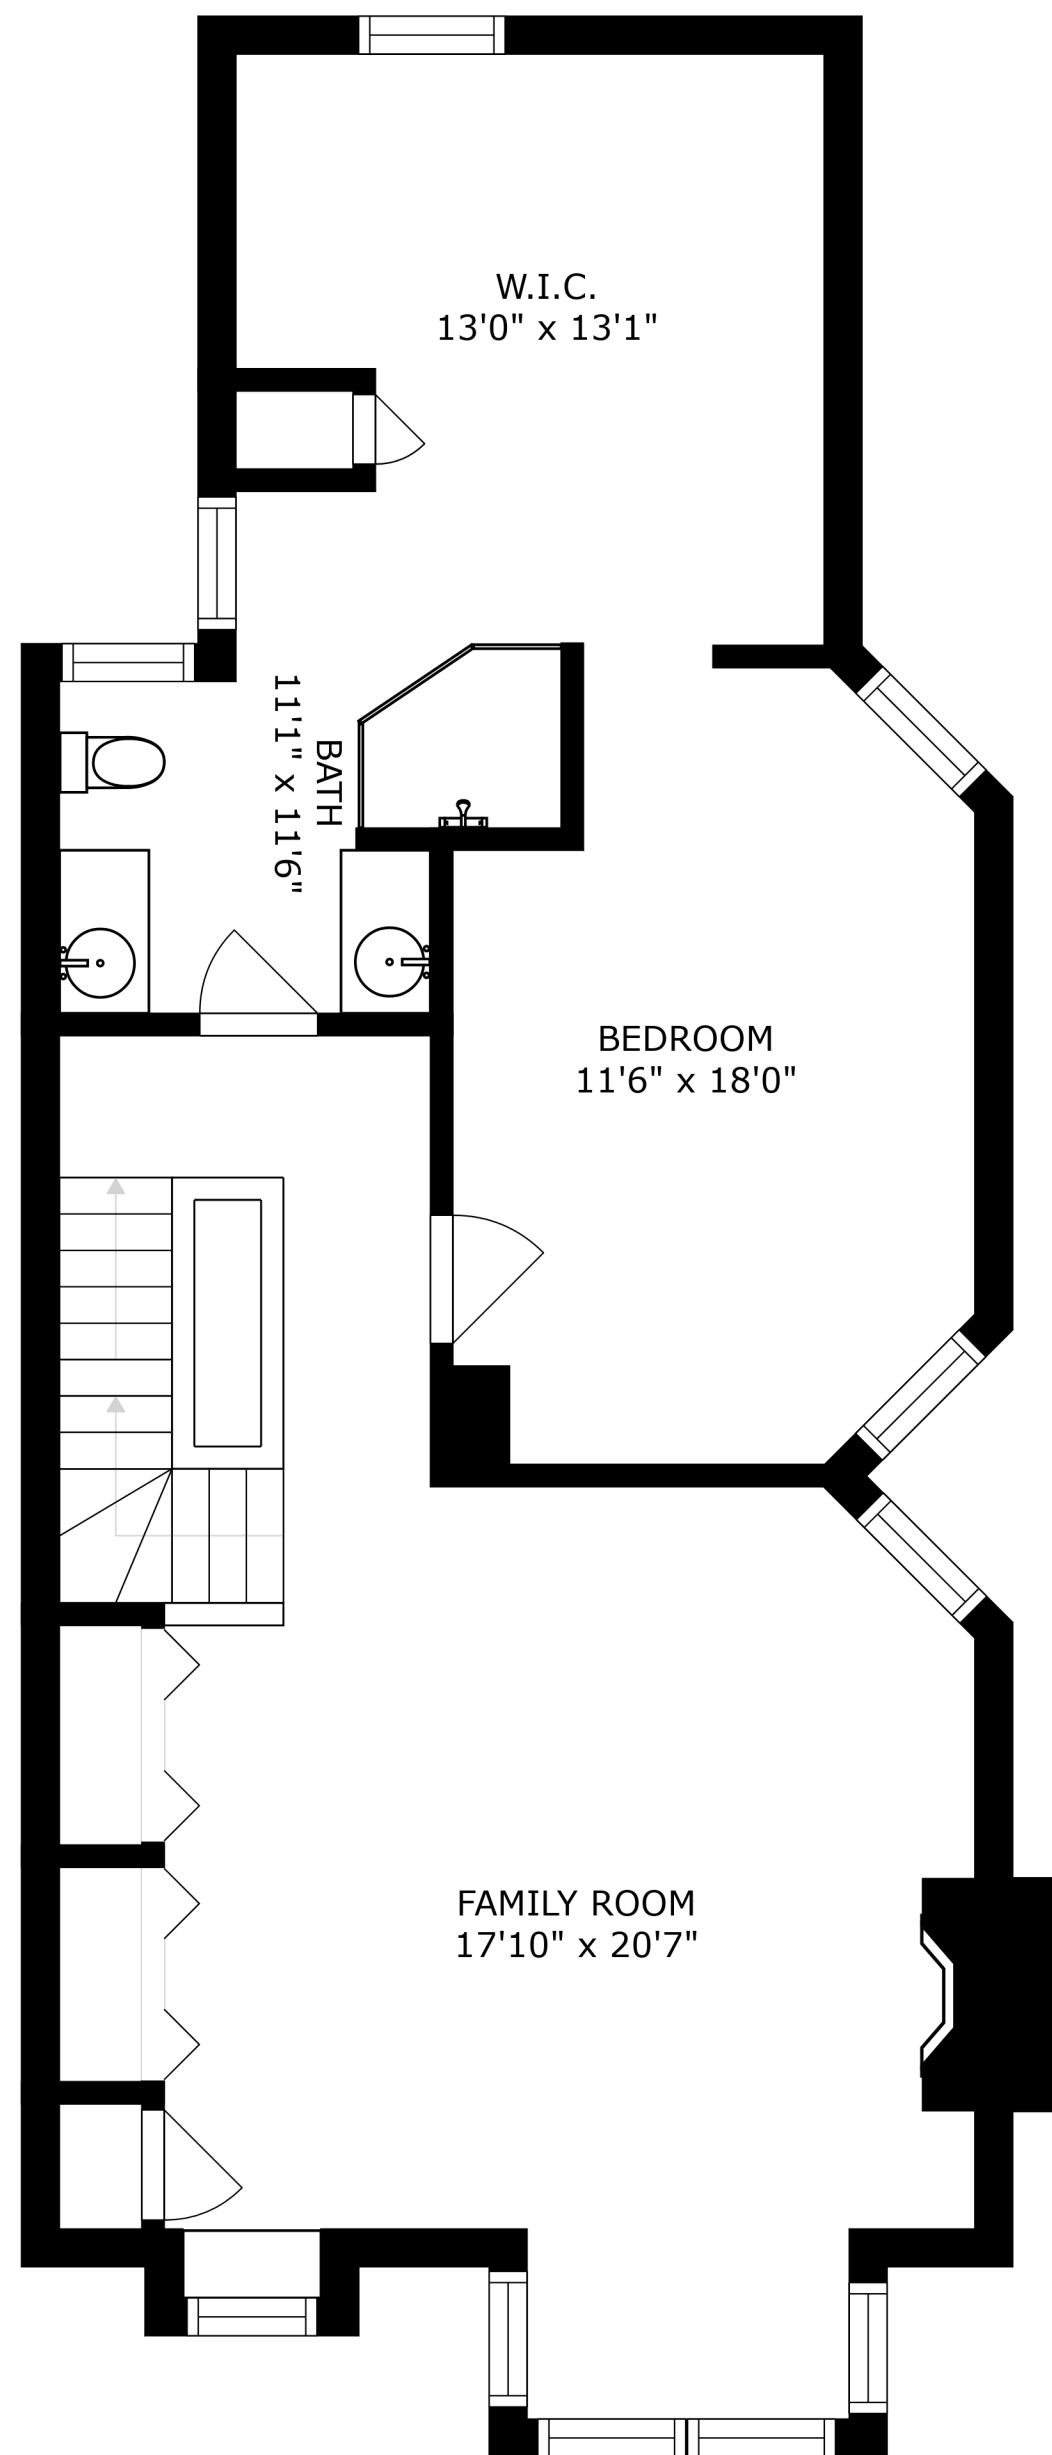

SIZES AND DIMENSIONS ARE APPROXIMATE, ACTUAL MAY VARY.

SIZES AND DIMENSIONS ARE APPROXIMATE, ACTUAL MAY VARY.

SIZES AND DIMENSIONS ARE APPROXIMATE, ACTUAL MAY VARY.

SIZES AND DIMENSIONS ARE APPROXIMATE, ACTUAL MAY VARY.

GARAGE
21'8" x 12'1"

LAUNDRY
13'2" x 13'10"

BASEMENT
20'2" x 38'4"

SIZES AND DIMENSIONS ARE APPROXIMATE, ACTUAL MAY VARY.