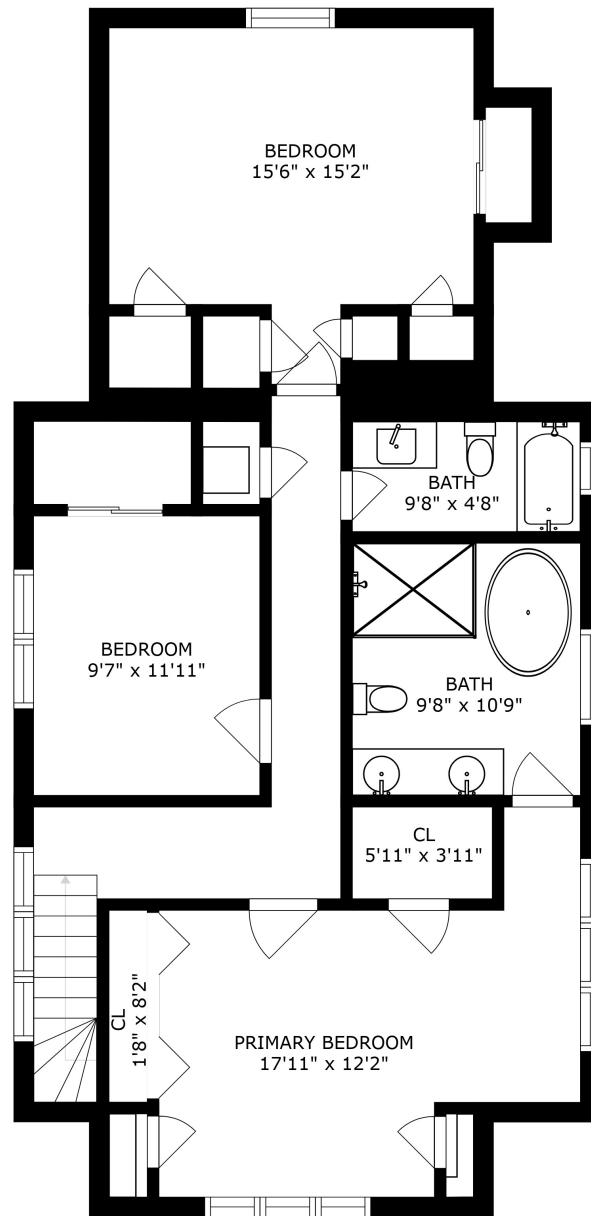

SIZES AND DIMENSIONS ARE APPROXIMATE, ACTUAL MAY VARY.

SIZES AND DIMENSIONS ARE APPROXIMATE, ACTUAL MAY VARY.

SIZES AND DIMENSIONS ARE APPROXIMATE, ACTUAL MAY VARY.

BASEMENT  
23'2" x 49'8"

SIZES AND DIMENSIONS ARE APPROXIMATE, ACTUAL MAY VARY.