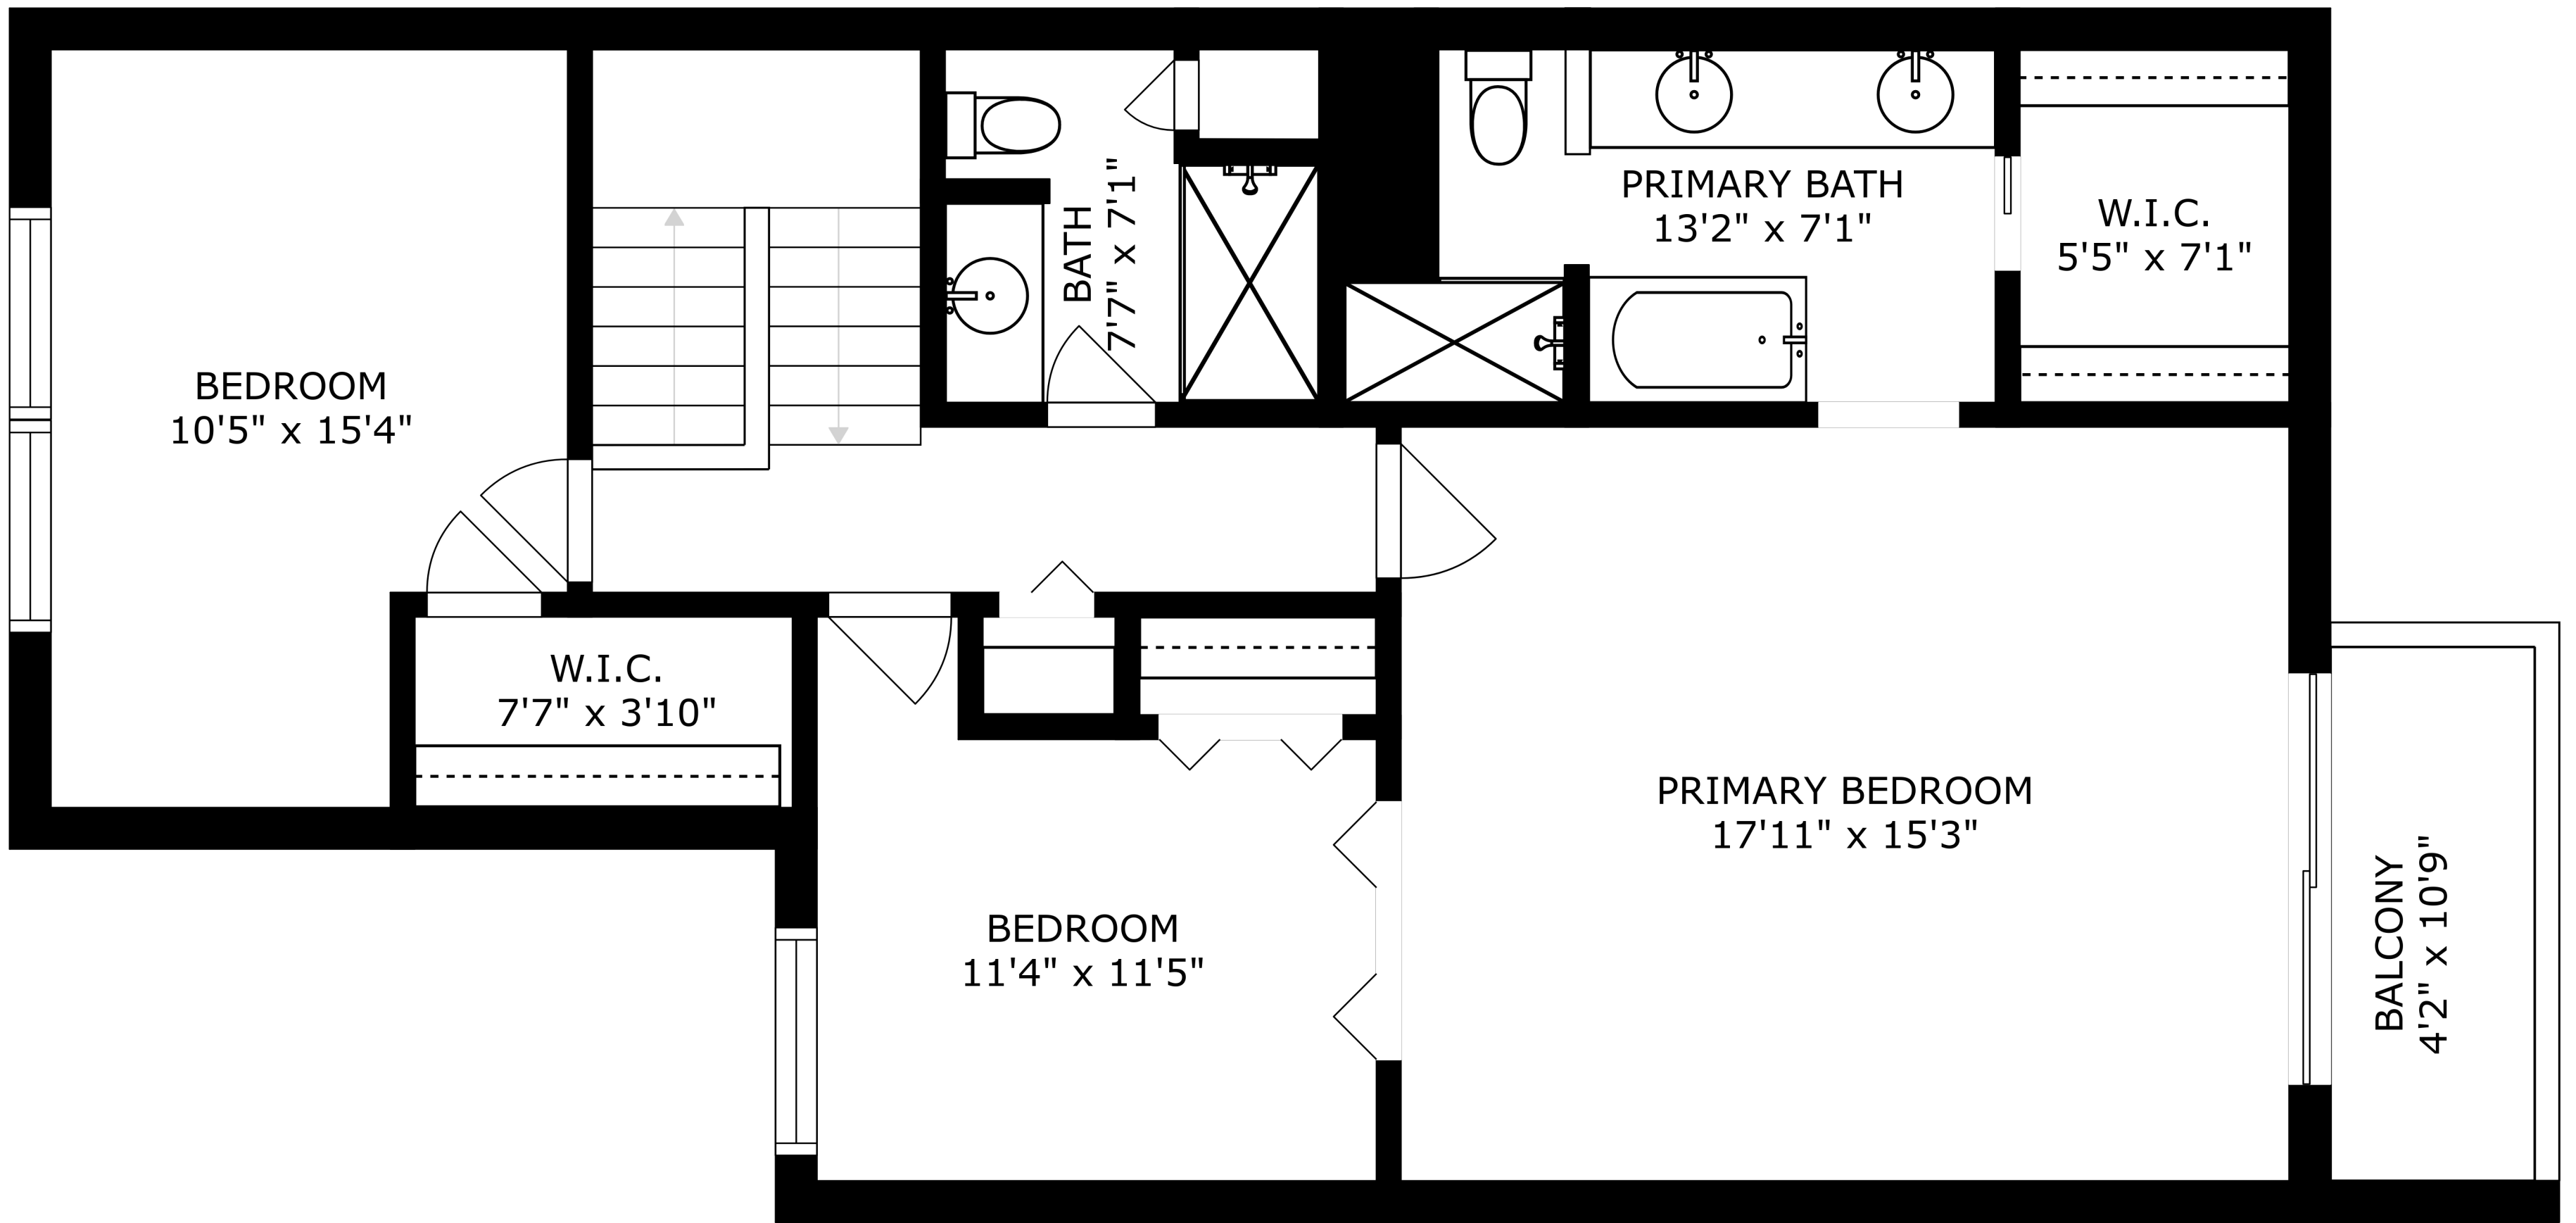

FLOOR 2

3162 TOTAL SQ FT

FLOOR 3

3162 TOTAL SQ FT

FLOOR 1

3162 TOTAL SQ FT

3162 TOTAL SQ FT

SIZES AND DIMENSIONS ARE APPROXIMATE, ACTUAL MAY VARY.

3162 TOTAL SQ FT

SIZES AND DIMENSIONS ARE APPROXIMATE, ACTUAL MAY VARY.

LAUNDRY/STORAGE  
10'5" x 15'4"

ELECTRICAL ROOM  
9'2" x 7'4"

RECREATION ROOM  
34'3" x 20'4"

3162 TOTAL SQ FT