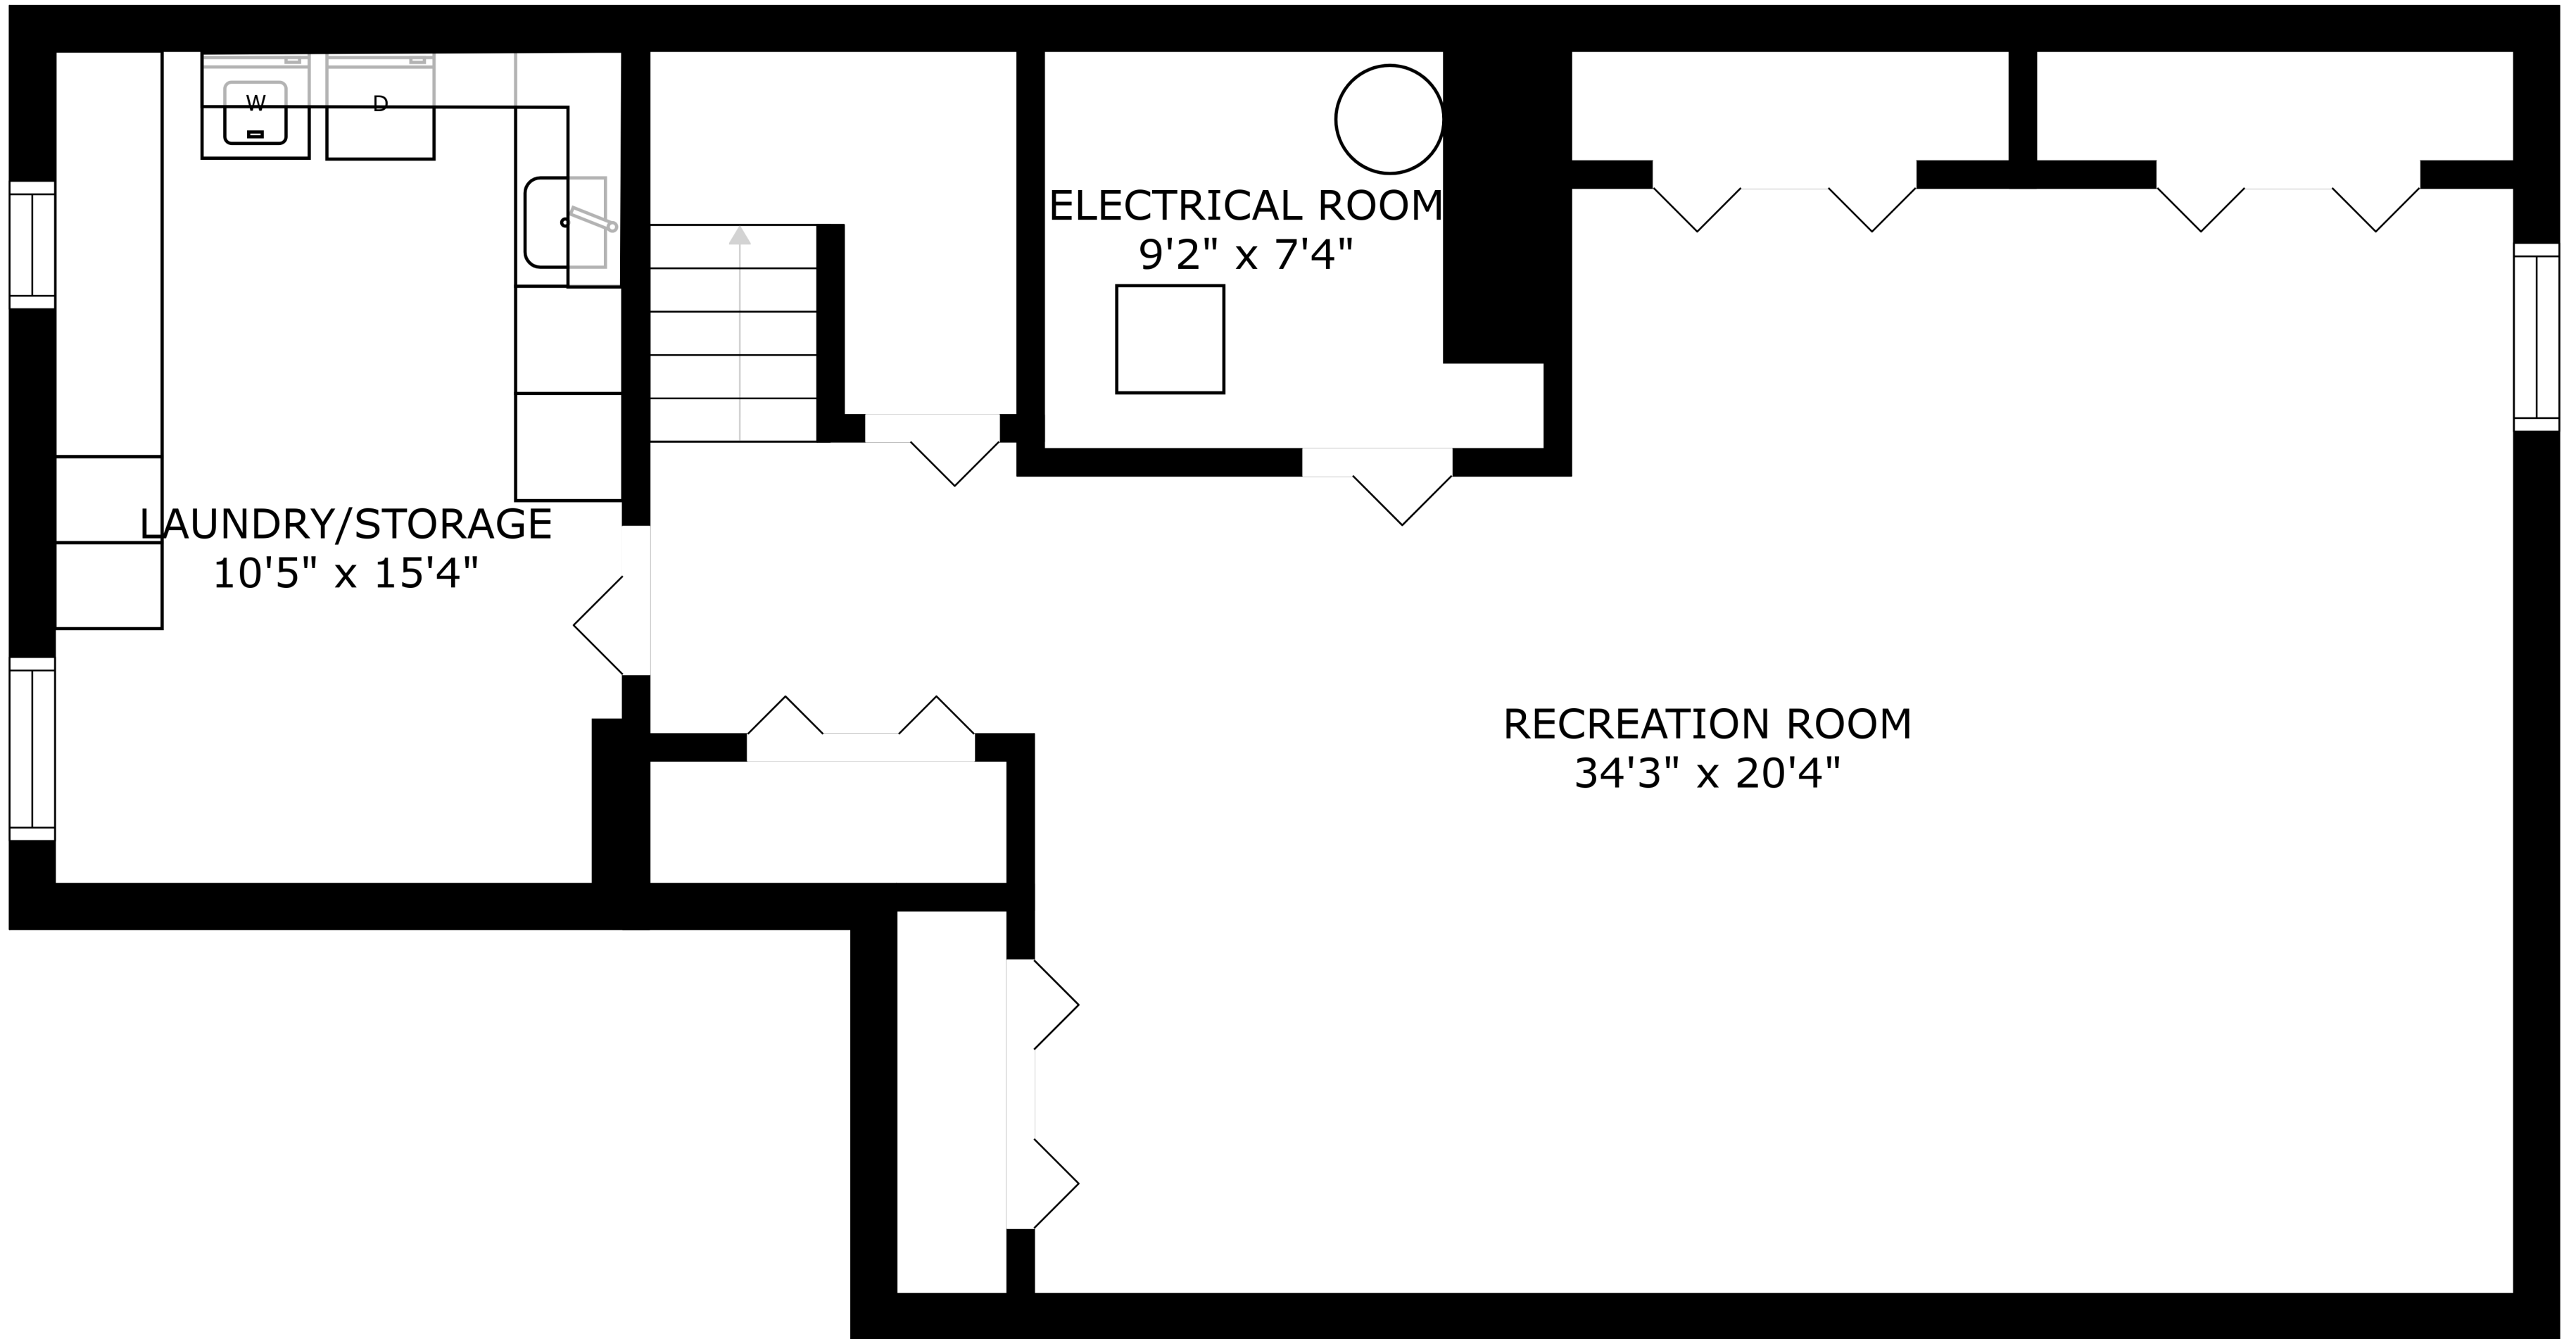

FLOOR 2

3162 TOTAL SQ FT

FLOOR 3

3162 TOTAL SQ FT

FLOOR 1

3162 TOTAL SQ FT

3162 TOTAL SQ FT

SIZES AND DIMENSIONS ARE APPROXIMATE, ACTUAL MAY VARY.

3162 TOTAL SQ FT

SIZES AND DIMENSIONS ARE APPROXIMATE, ACTUAL MAY VARY.

LAUNDRY/STORAGE  
10'5" x 15'4"

ELECTRICAL ROOM  
9'2" x 7'4"

RECREATION ROOM  
34'3" x 20'4"

3162 TOTAL SQ FT