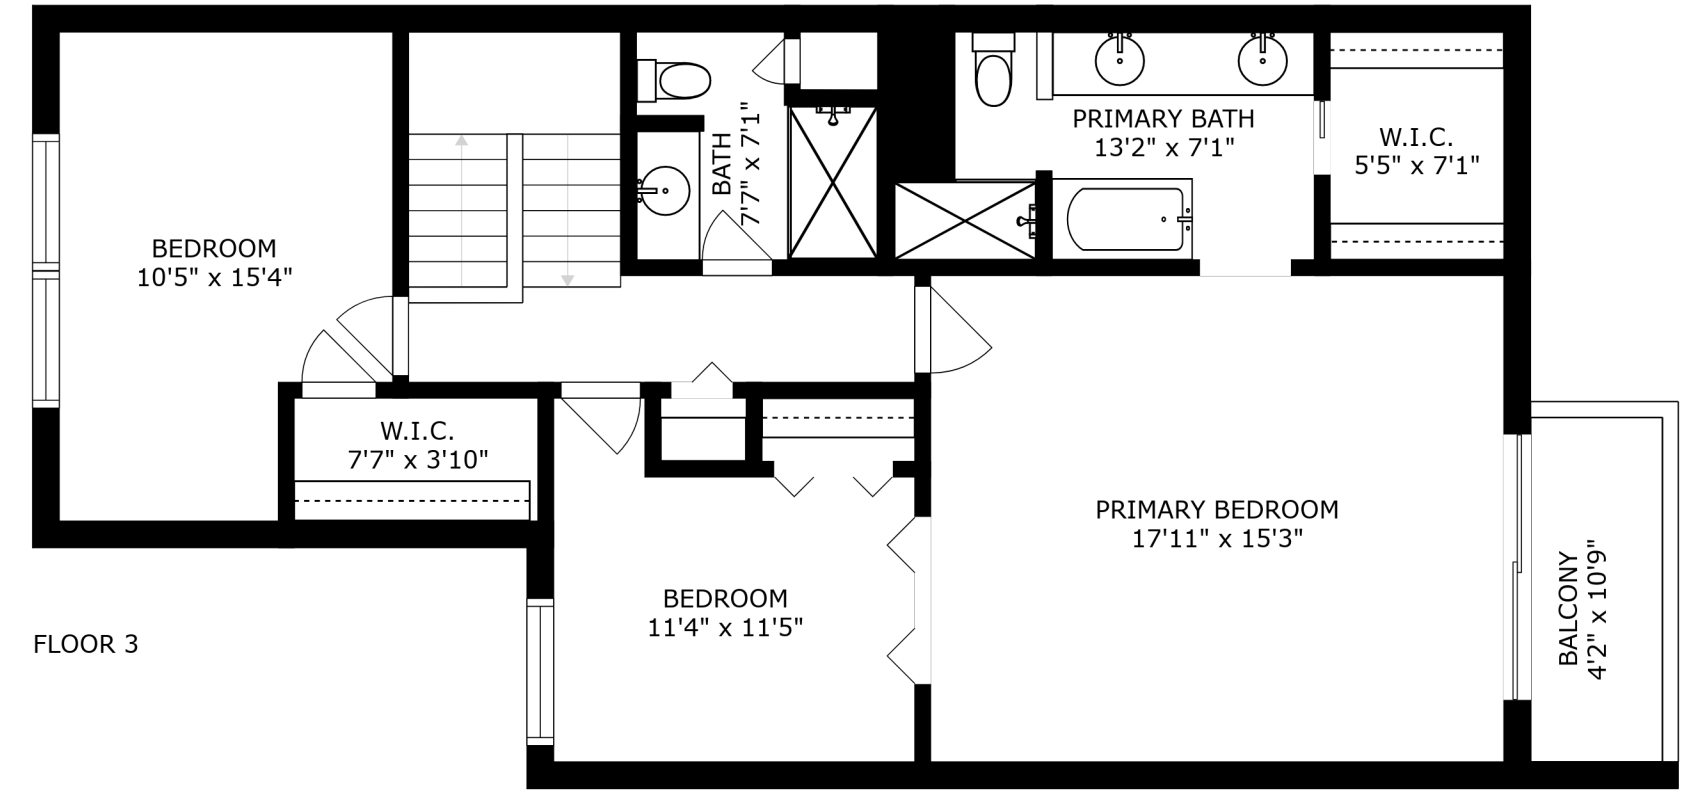

FLOOR 2

3162 TOTAL SQ FT

FLOOR 3

3162 TOTAL SQ FT

FLOOR 1

3162 TOTAL SQ FT

3162 TOTAL SQ FT

SIZES AND DIMENSIONS ARE APPROXIMATE, ACTUAL MAY VARY.

3162 TOTAL SQ FT

SIZES AND DIMENSIONS ARE APPROXIMATE, ACTUAL MAY VARY.

LAUNDRY/STORAGE  
10'5" x 15'4"

ELECTRICAL ROOM  
9'2" x 7'4"

RECREATION ROOM  
34'3" x 20'4"

3162 TOTAL SQ FT