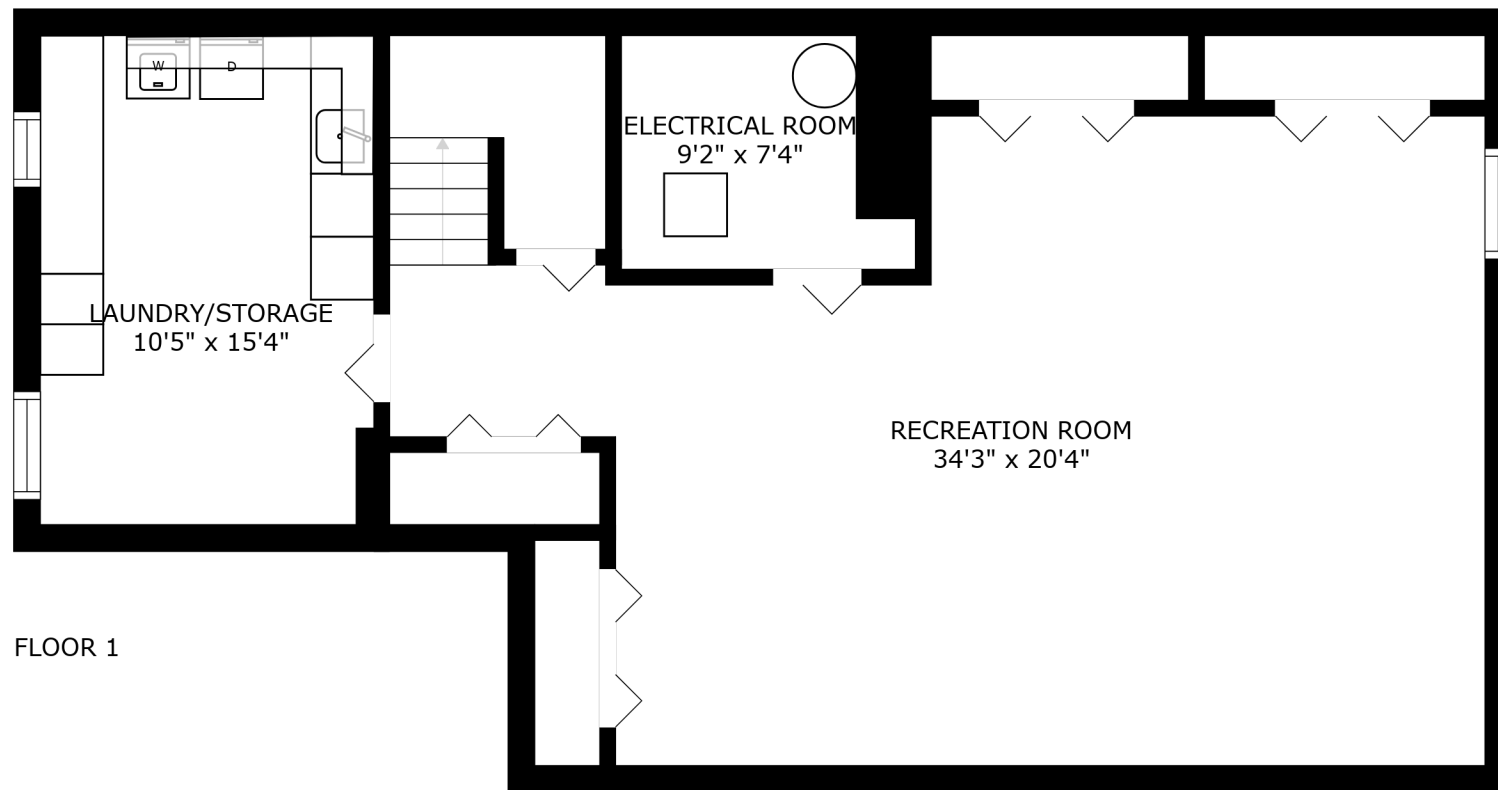

FLOOR 2

3162 TOTAL SQ FT

FLOOR 3

3162 TOTAL SQ FT

FLOOR 1

3162 TOTAL SQ FT

3162 TOTAL SQ FT

SIZES AND DIMENSIONS ARE APPROXIMATE, ACTUAL MAY VARY.

3162 TOTAL SQ FT

SIZES AND DIMENSIONS ARE APPROXIMATE, ACTUAL MAY VARY.

LAUNDRY/STORAGE  
10'5" x 15'4"

ELECTRICAL ROOM  
9'2" x 7'4"

RECREATION ROOM  
34'3" x 20'4"

3162 TOTAL SQ FT