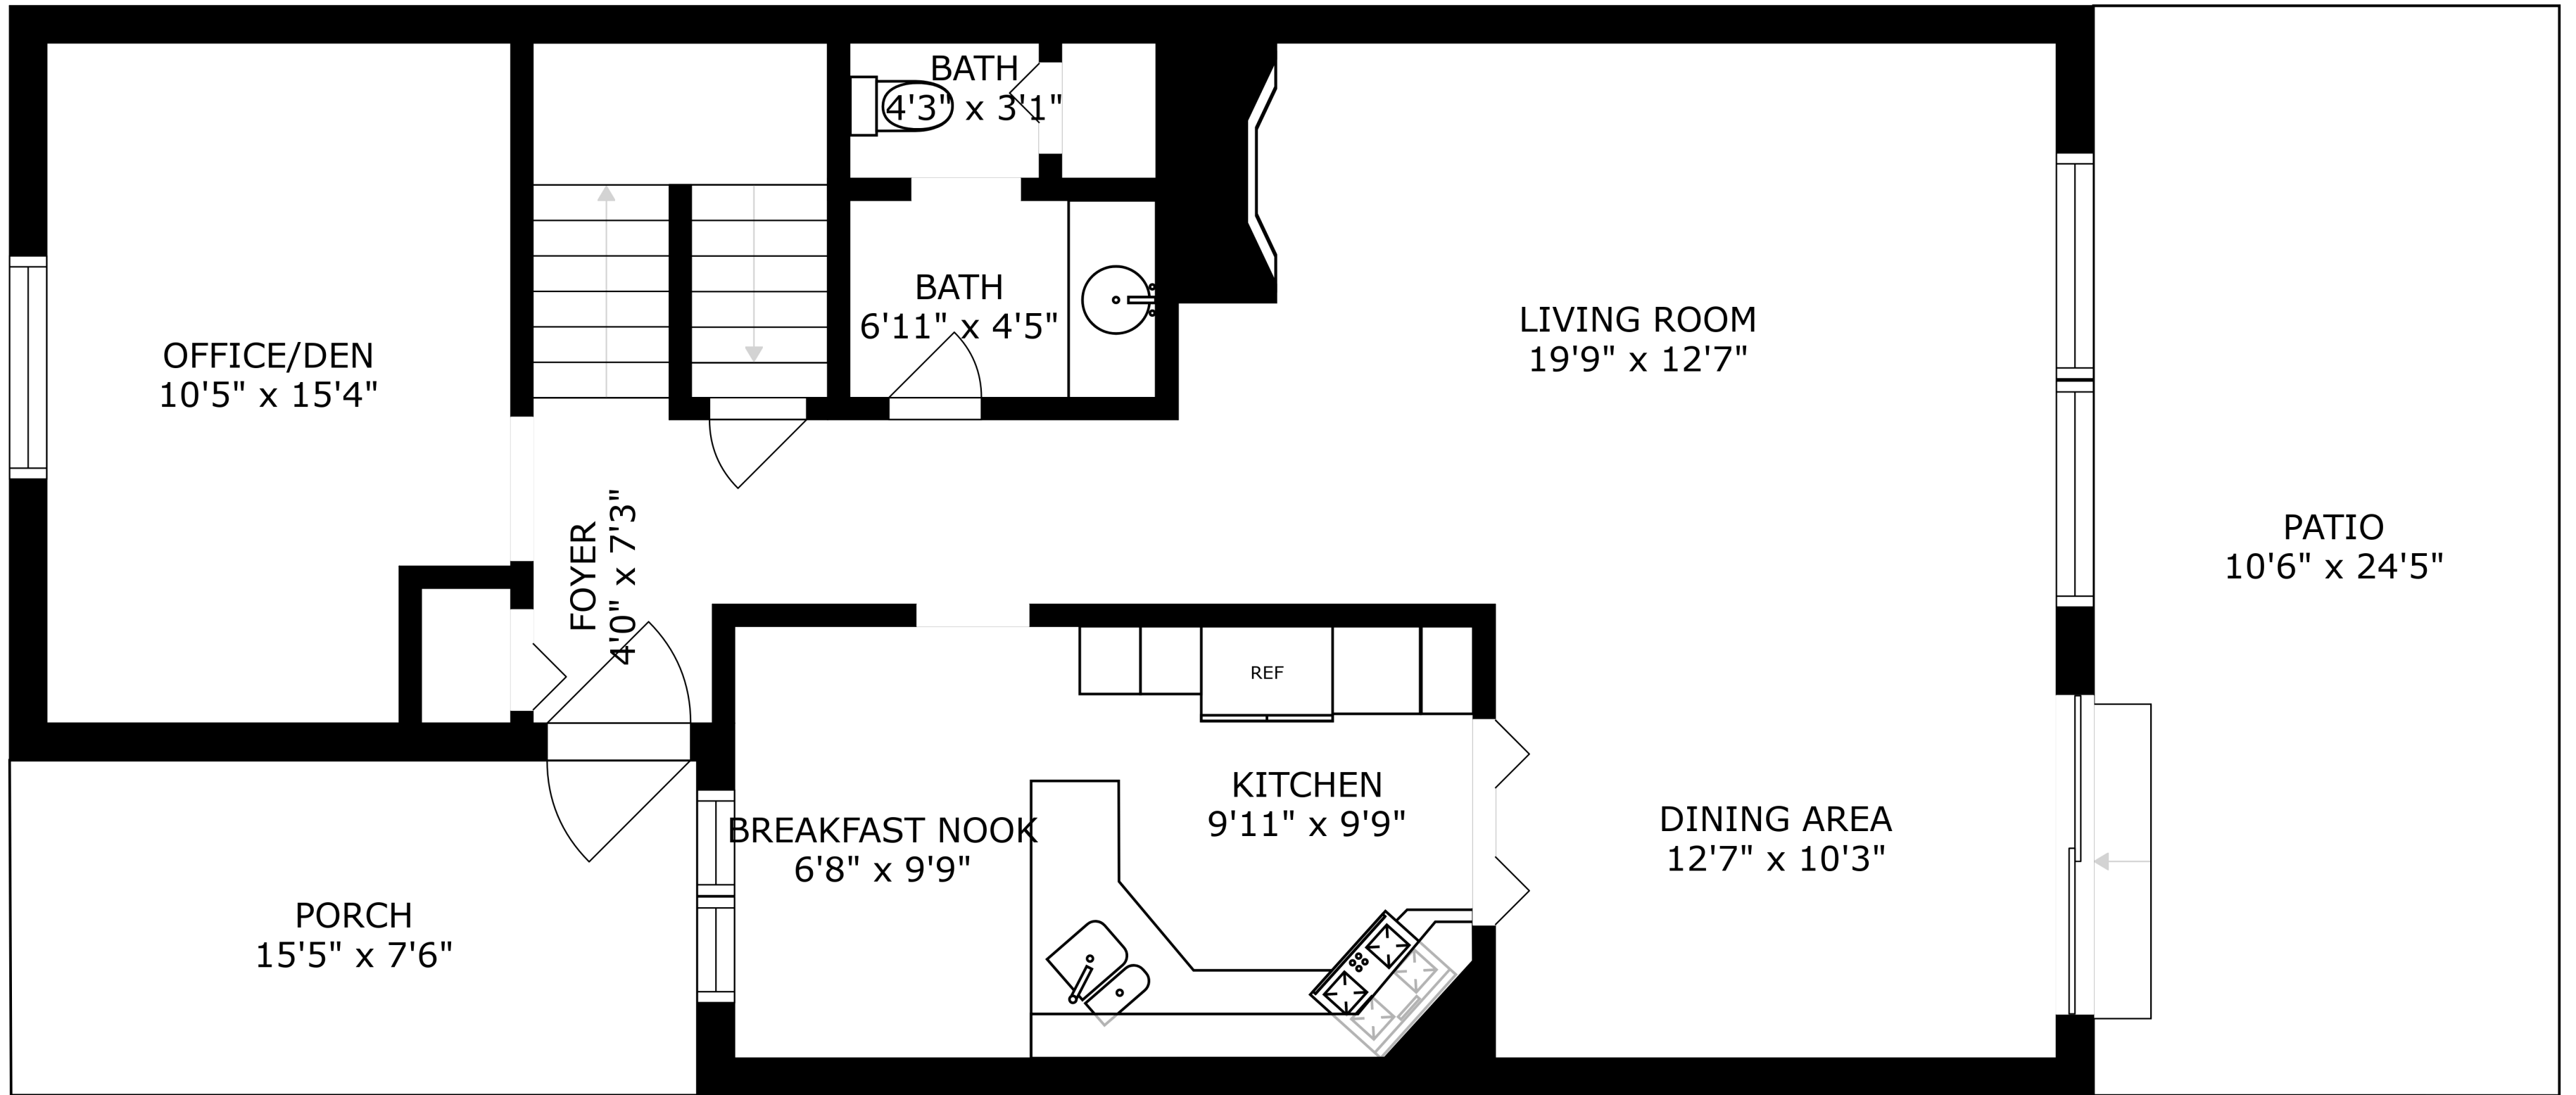

FLOOR 2

3162 TOTAL SQ FT

FLOOR 3

3162 TOTAL SQ FT

FLOOR 1

3162 TOTAL SQ FT

3162 TOTAL SQ FT

SIZES AND DIMENSIONS ARE APPROXIMATE, ACTUAL MAY VARY.

3162 TOTAL SQ FT

SIZES AND DIMENSIONS ARE APPROXIMATE, ACTUAL MAY VARY.

LAUNDRY/STORAGE  
10'5" x 15'4"

ELECTRICAL ROOM  
9'2" x 7'4"

RECREATION ROOM  
34'3" x 20'4"

3162 TOTAL SQ FT