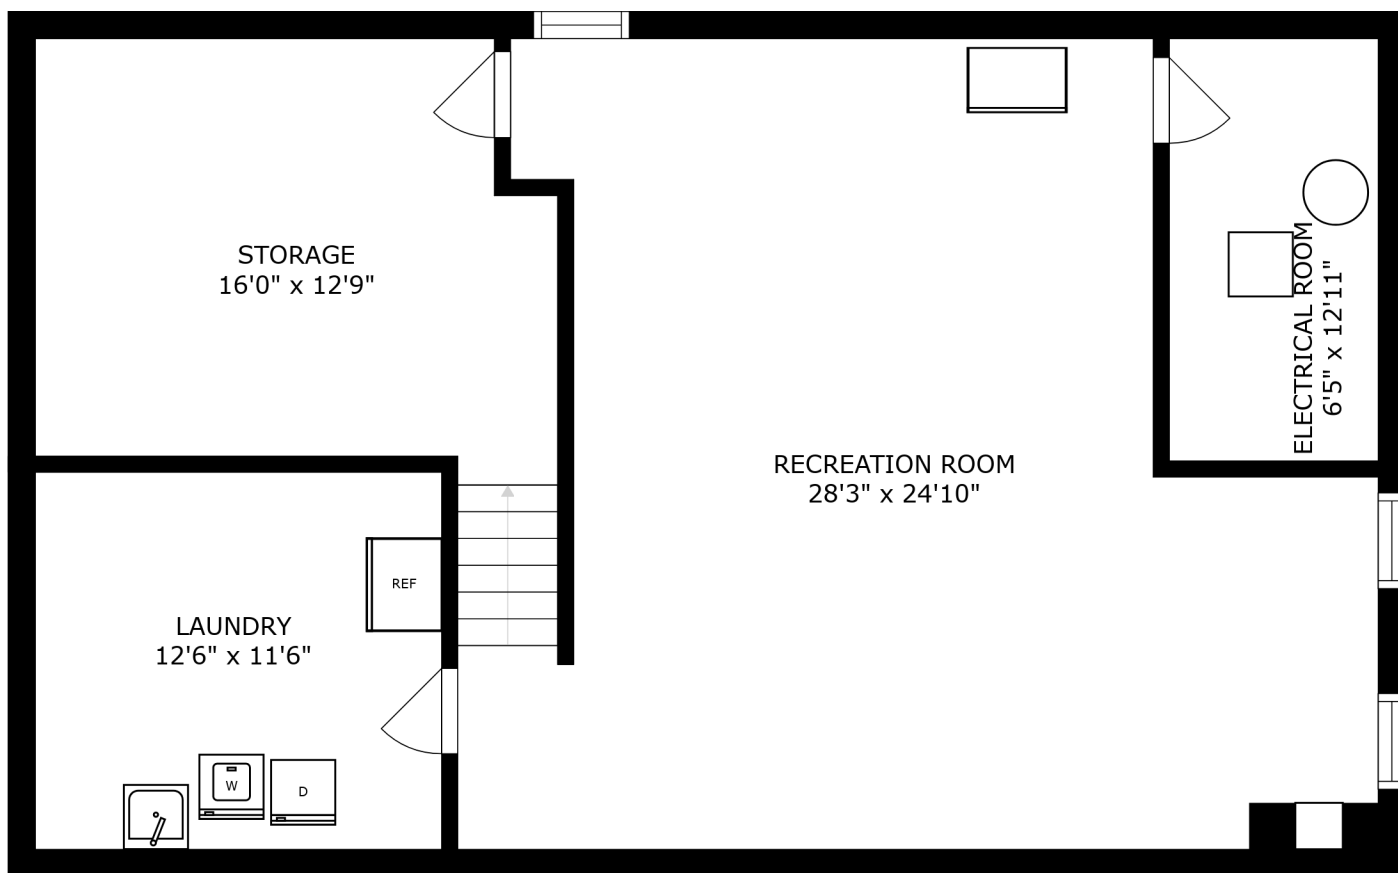

FLOOR 2

FLOOR 3

FLOOR 1

SIZES AND DIMENSIONS ARE APPROXIMATE, ACTUAL MAY VARY.

SIZES AND DIMENSIONS ARE APPROXIMATE, ACTUAL MAY VARY.

STORAGE  
16'0" x 12'9"

LAUNDRY  
12'6" x 11'6"

RECREATION ROOM  
28'3" x 24'10"

ELECTRICAL ROOM  
6'5" x 12'11"