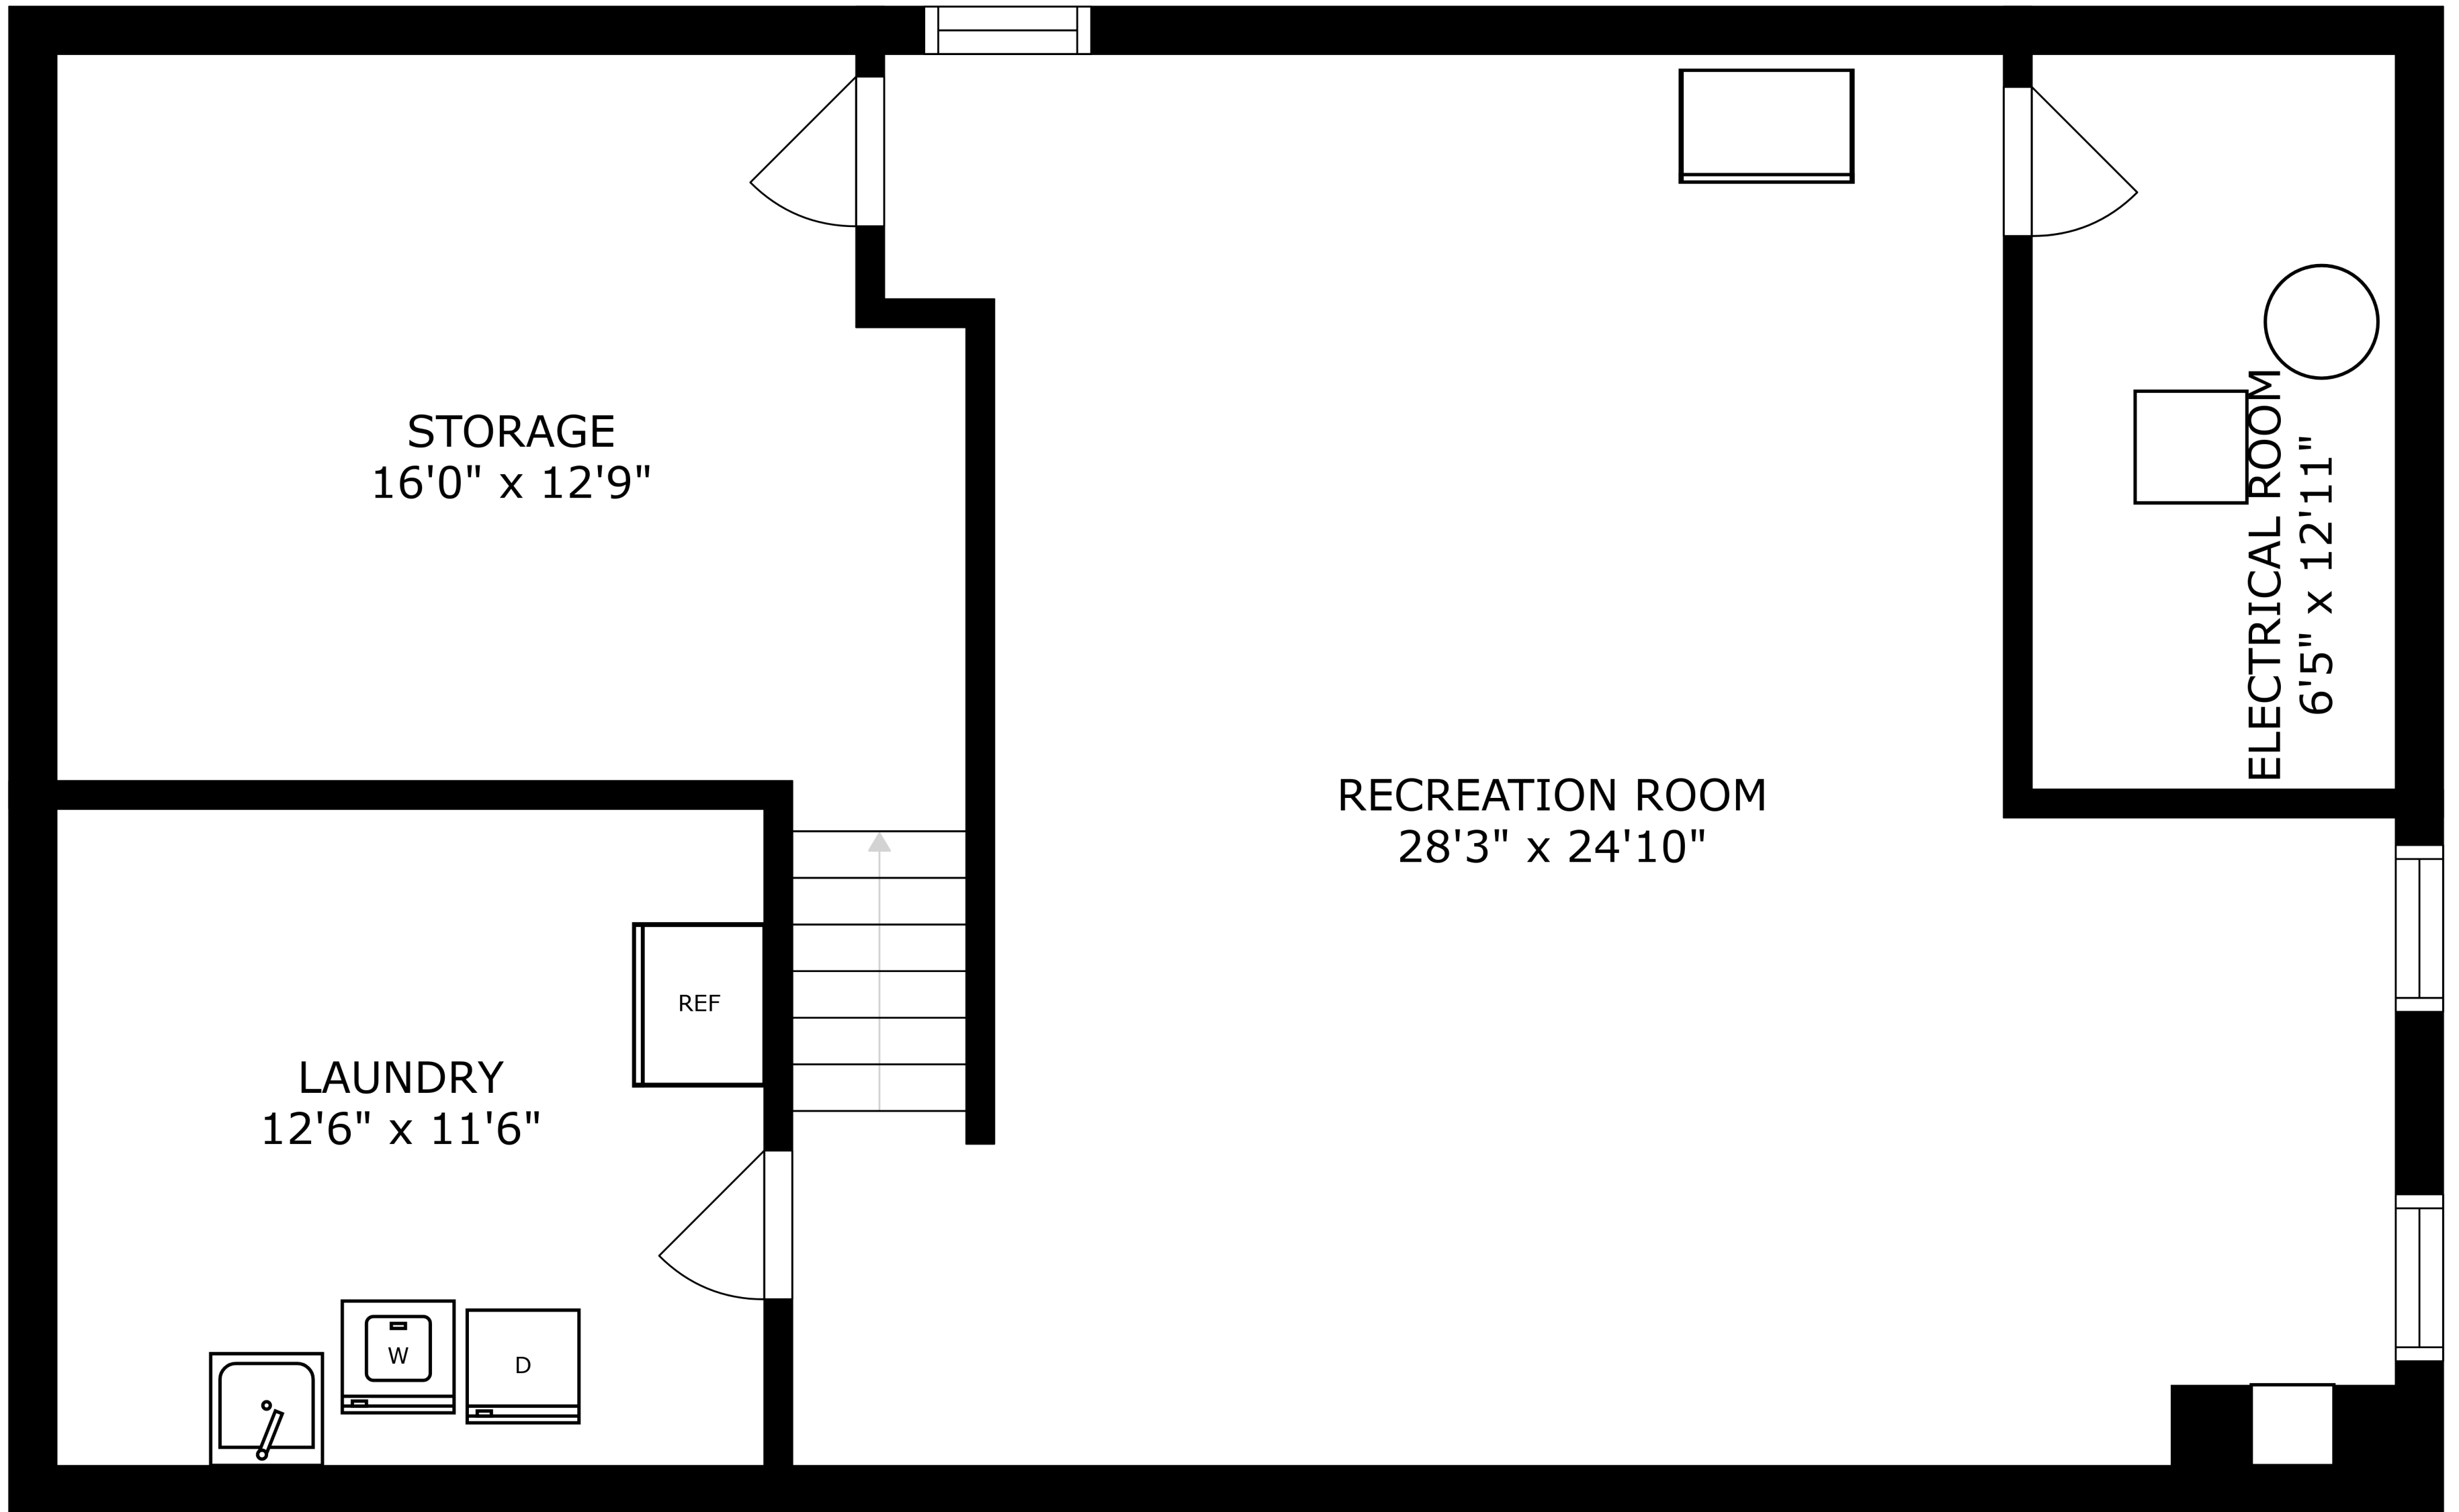

FLOOR 2

FLOOR 3

FLOOR 1

SIZES AND DIMENSIONS ARE APPROXIMATE, ACTUAL MAY VARY.

SIZES AND DIMENSIONS ARE APPROXIMATE, ACTUAL MAY VARY.

STORAGE  
16'0" x 12'9"

LAUNDRY  
12'6" x 11'6"

RECREATION ROOM  
28'3" x 24'10"

ELECTRICAL ROOM  
6'5" x 12'11"