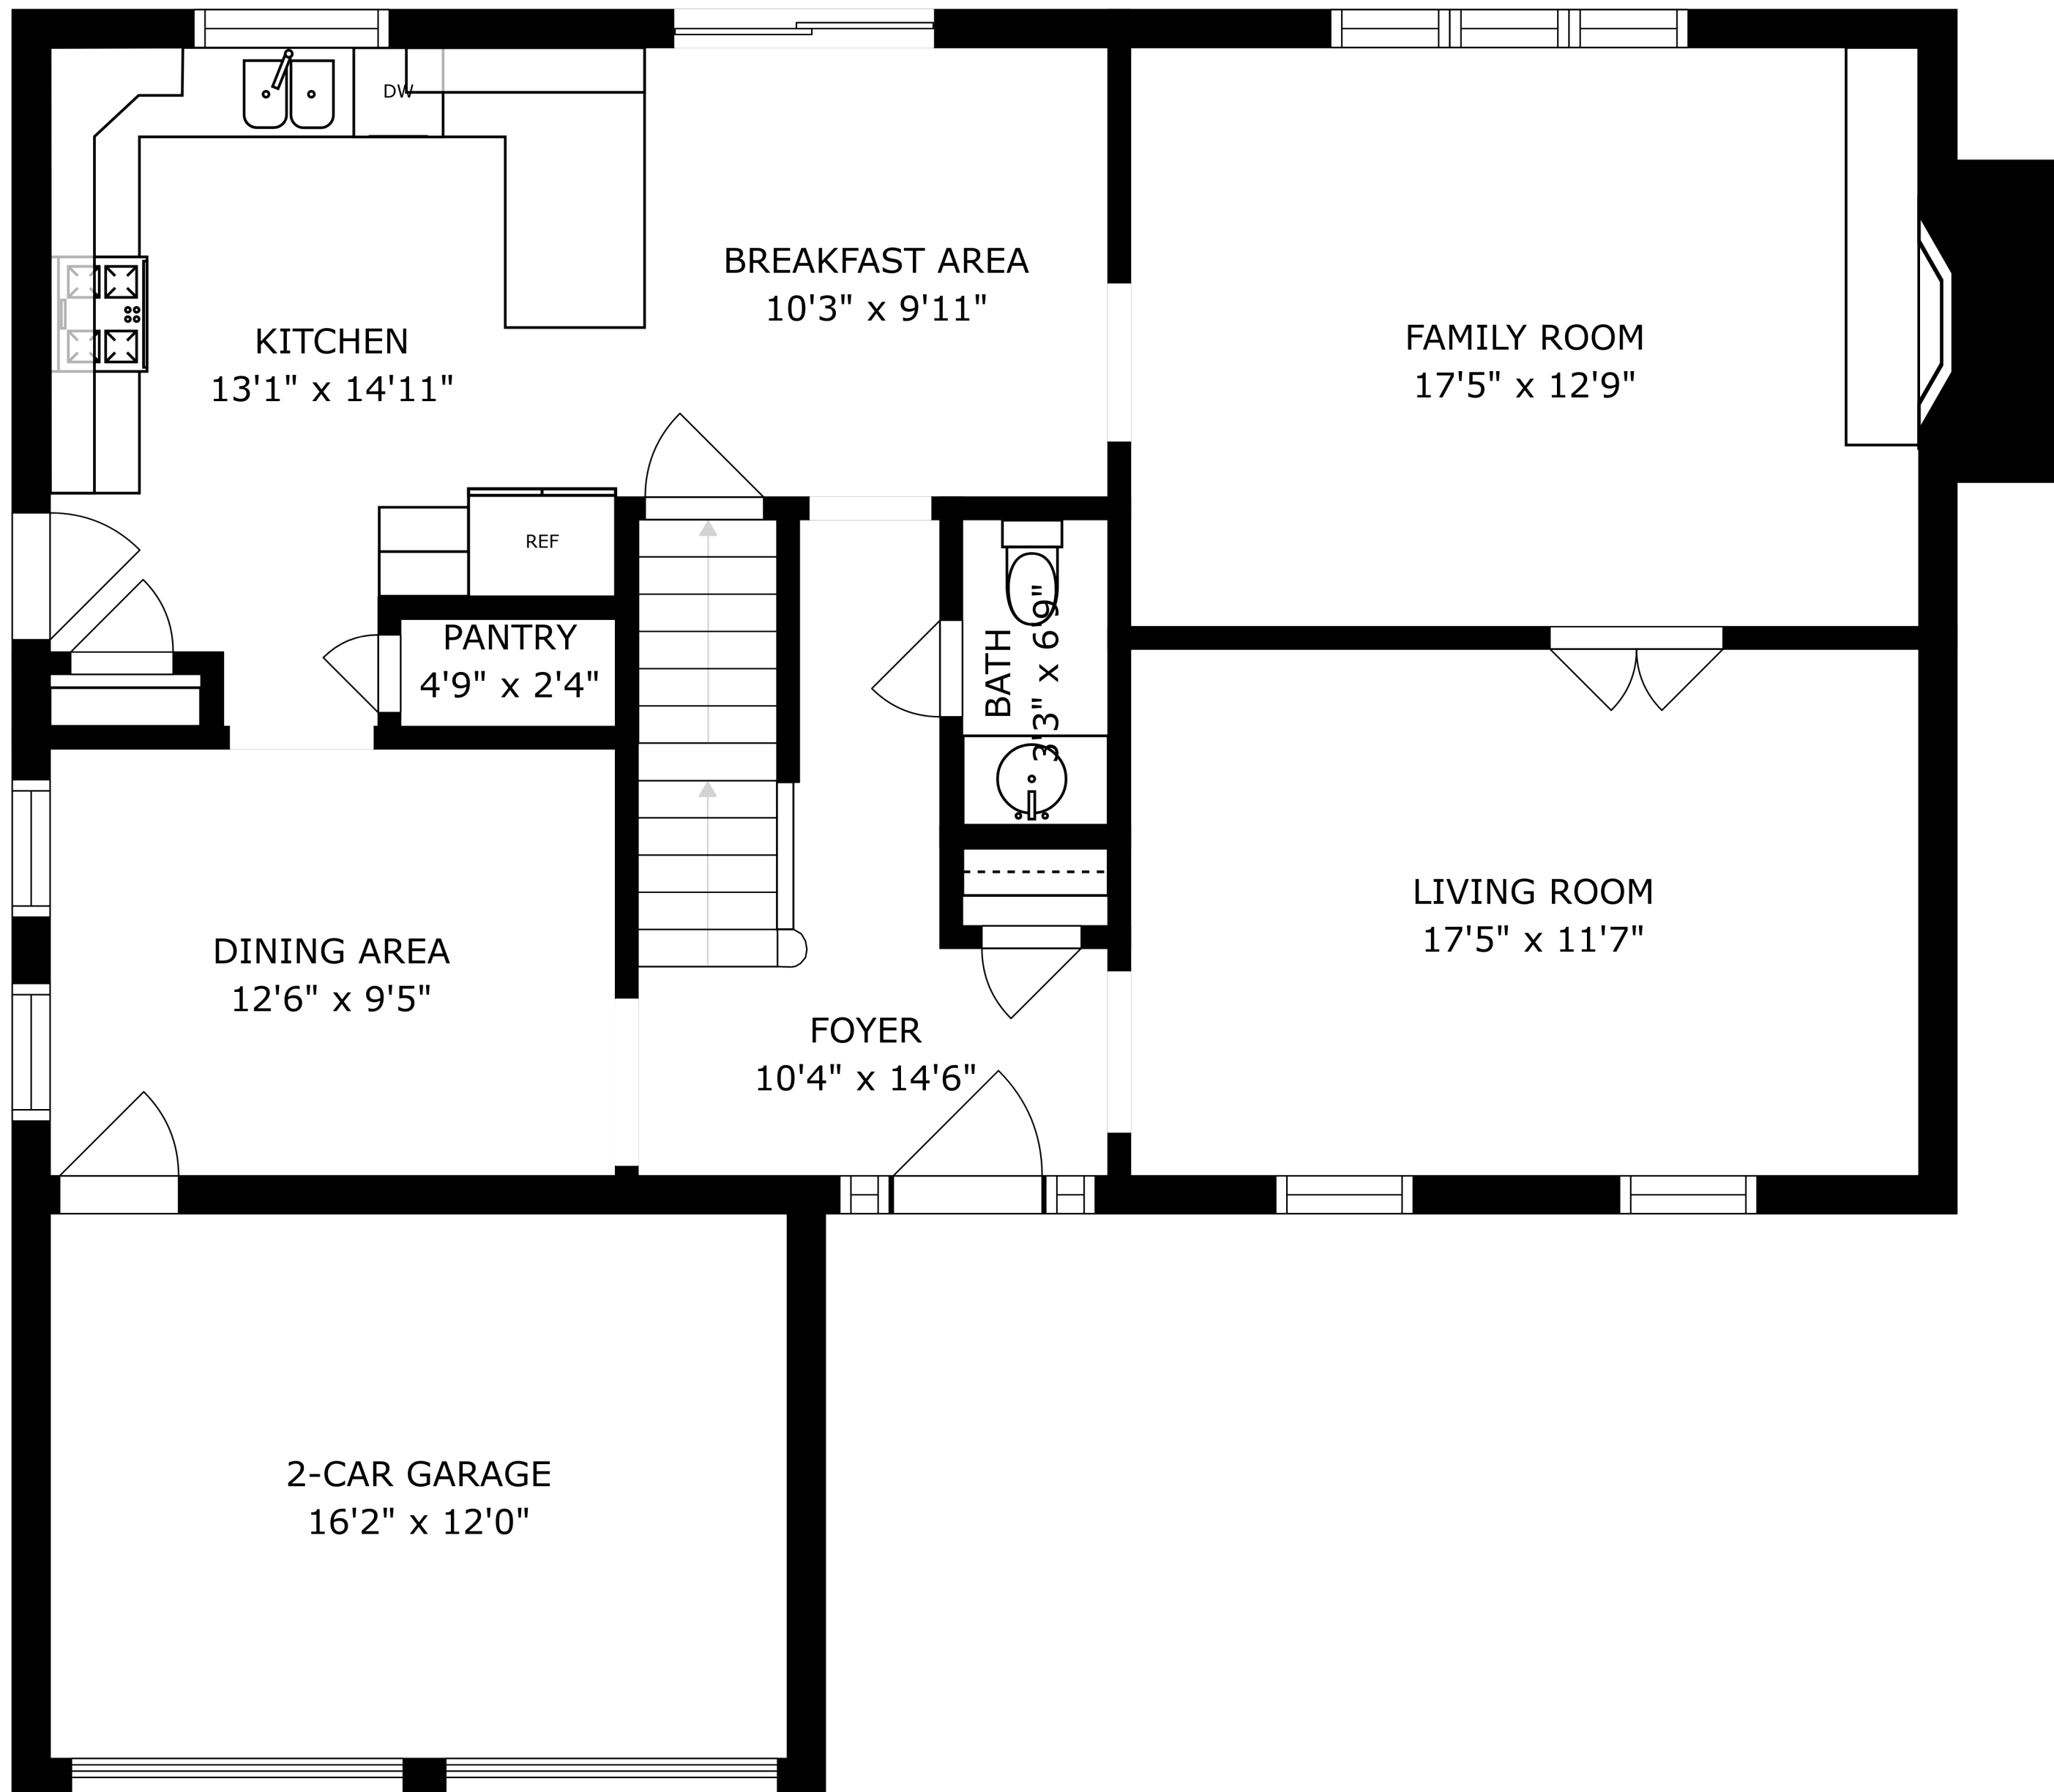

FLOOR 2

FLOOR 3

FLOOR 1

SIZES AND DIMENSIONS ARE APPROXIMATE, ACTUAL MAY VARY.

SIZES AND DIMENSIONS ARE APPROXIMATE, ACTUAL MAY VARY.

STORAGE  
16'0" x 12'9"

LAUNDRY  
12'6" x 11'6"

RECREATION ROOM  
28'3" x 24'10"

ELECTRICAL ROOM  
6'5" x 12'11"