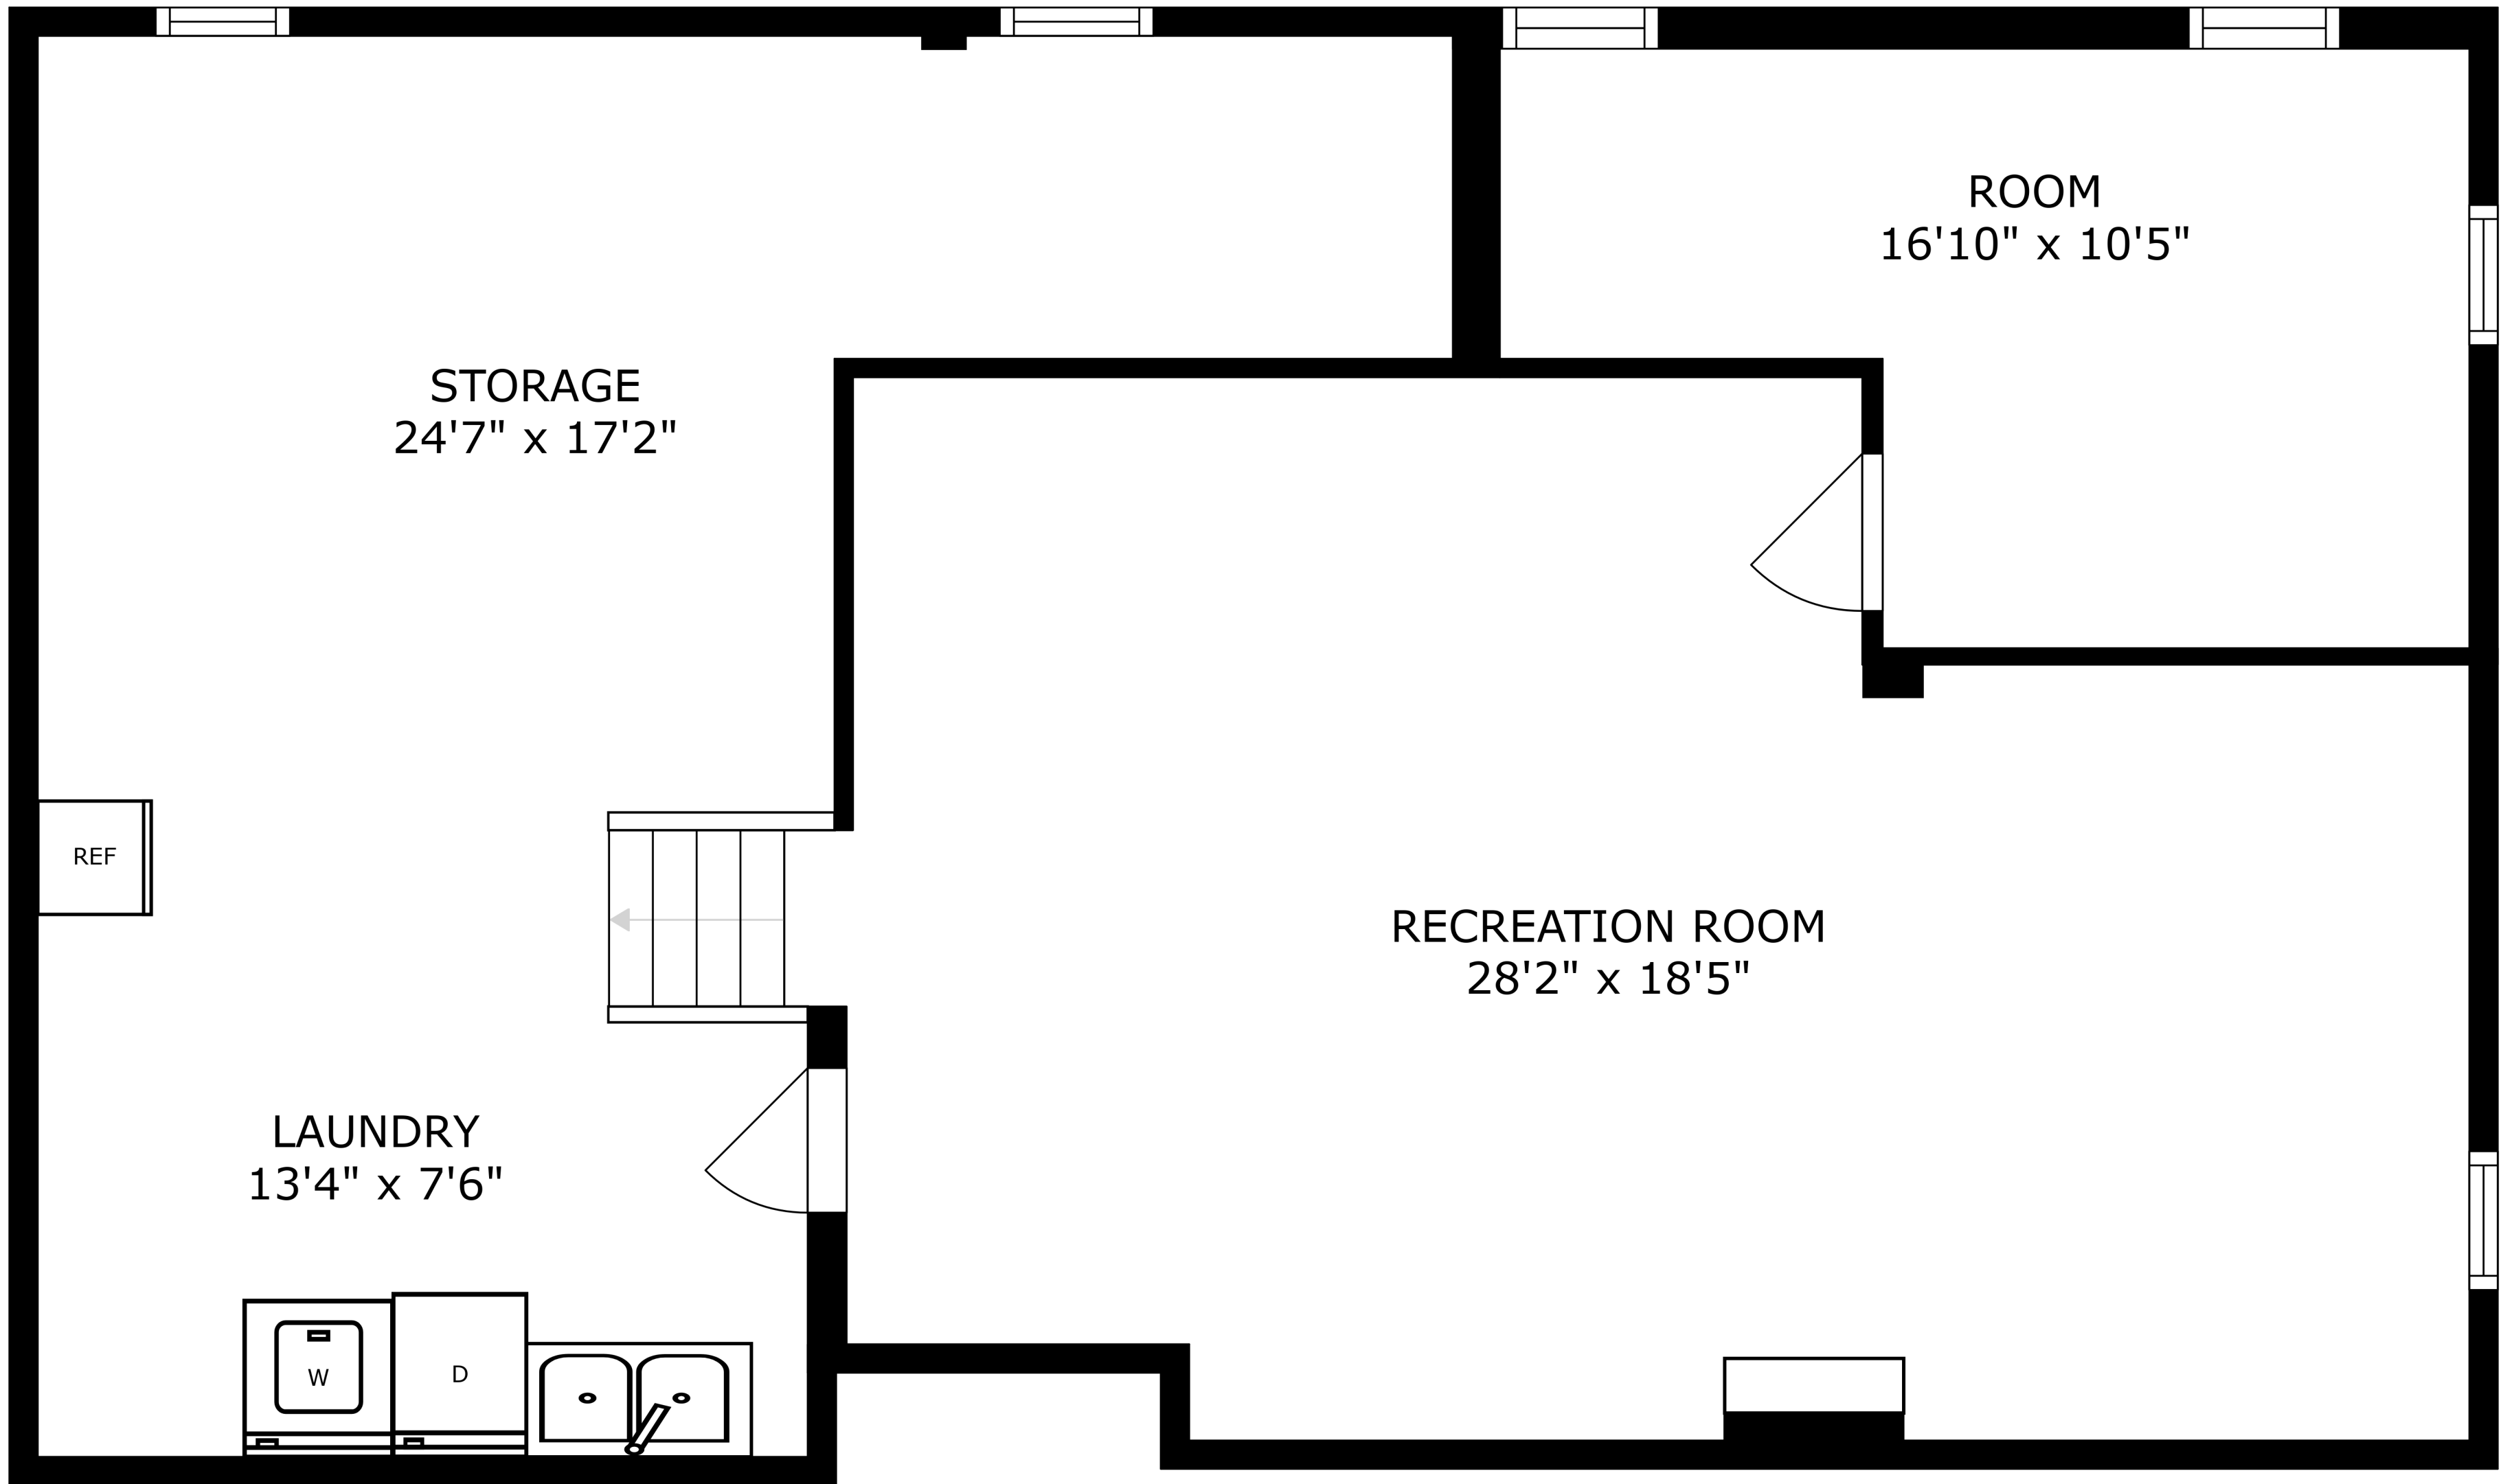

FLOOR 1

FLOOR 2

SIZES AND DIMENSIONS ARE APPROXIMATE, ACTUAL MAY VARY.

STORAGE  
24'7" x 17'2"

ROOM  
16'10" x 10'5"

RECREATION ROOM  
28'2" x 18'5"

LAUNDRY  
13'4" x 7'6"

REF