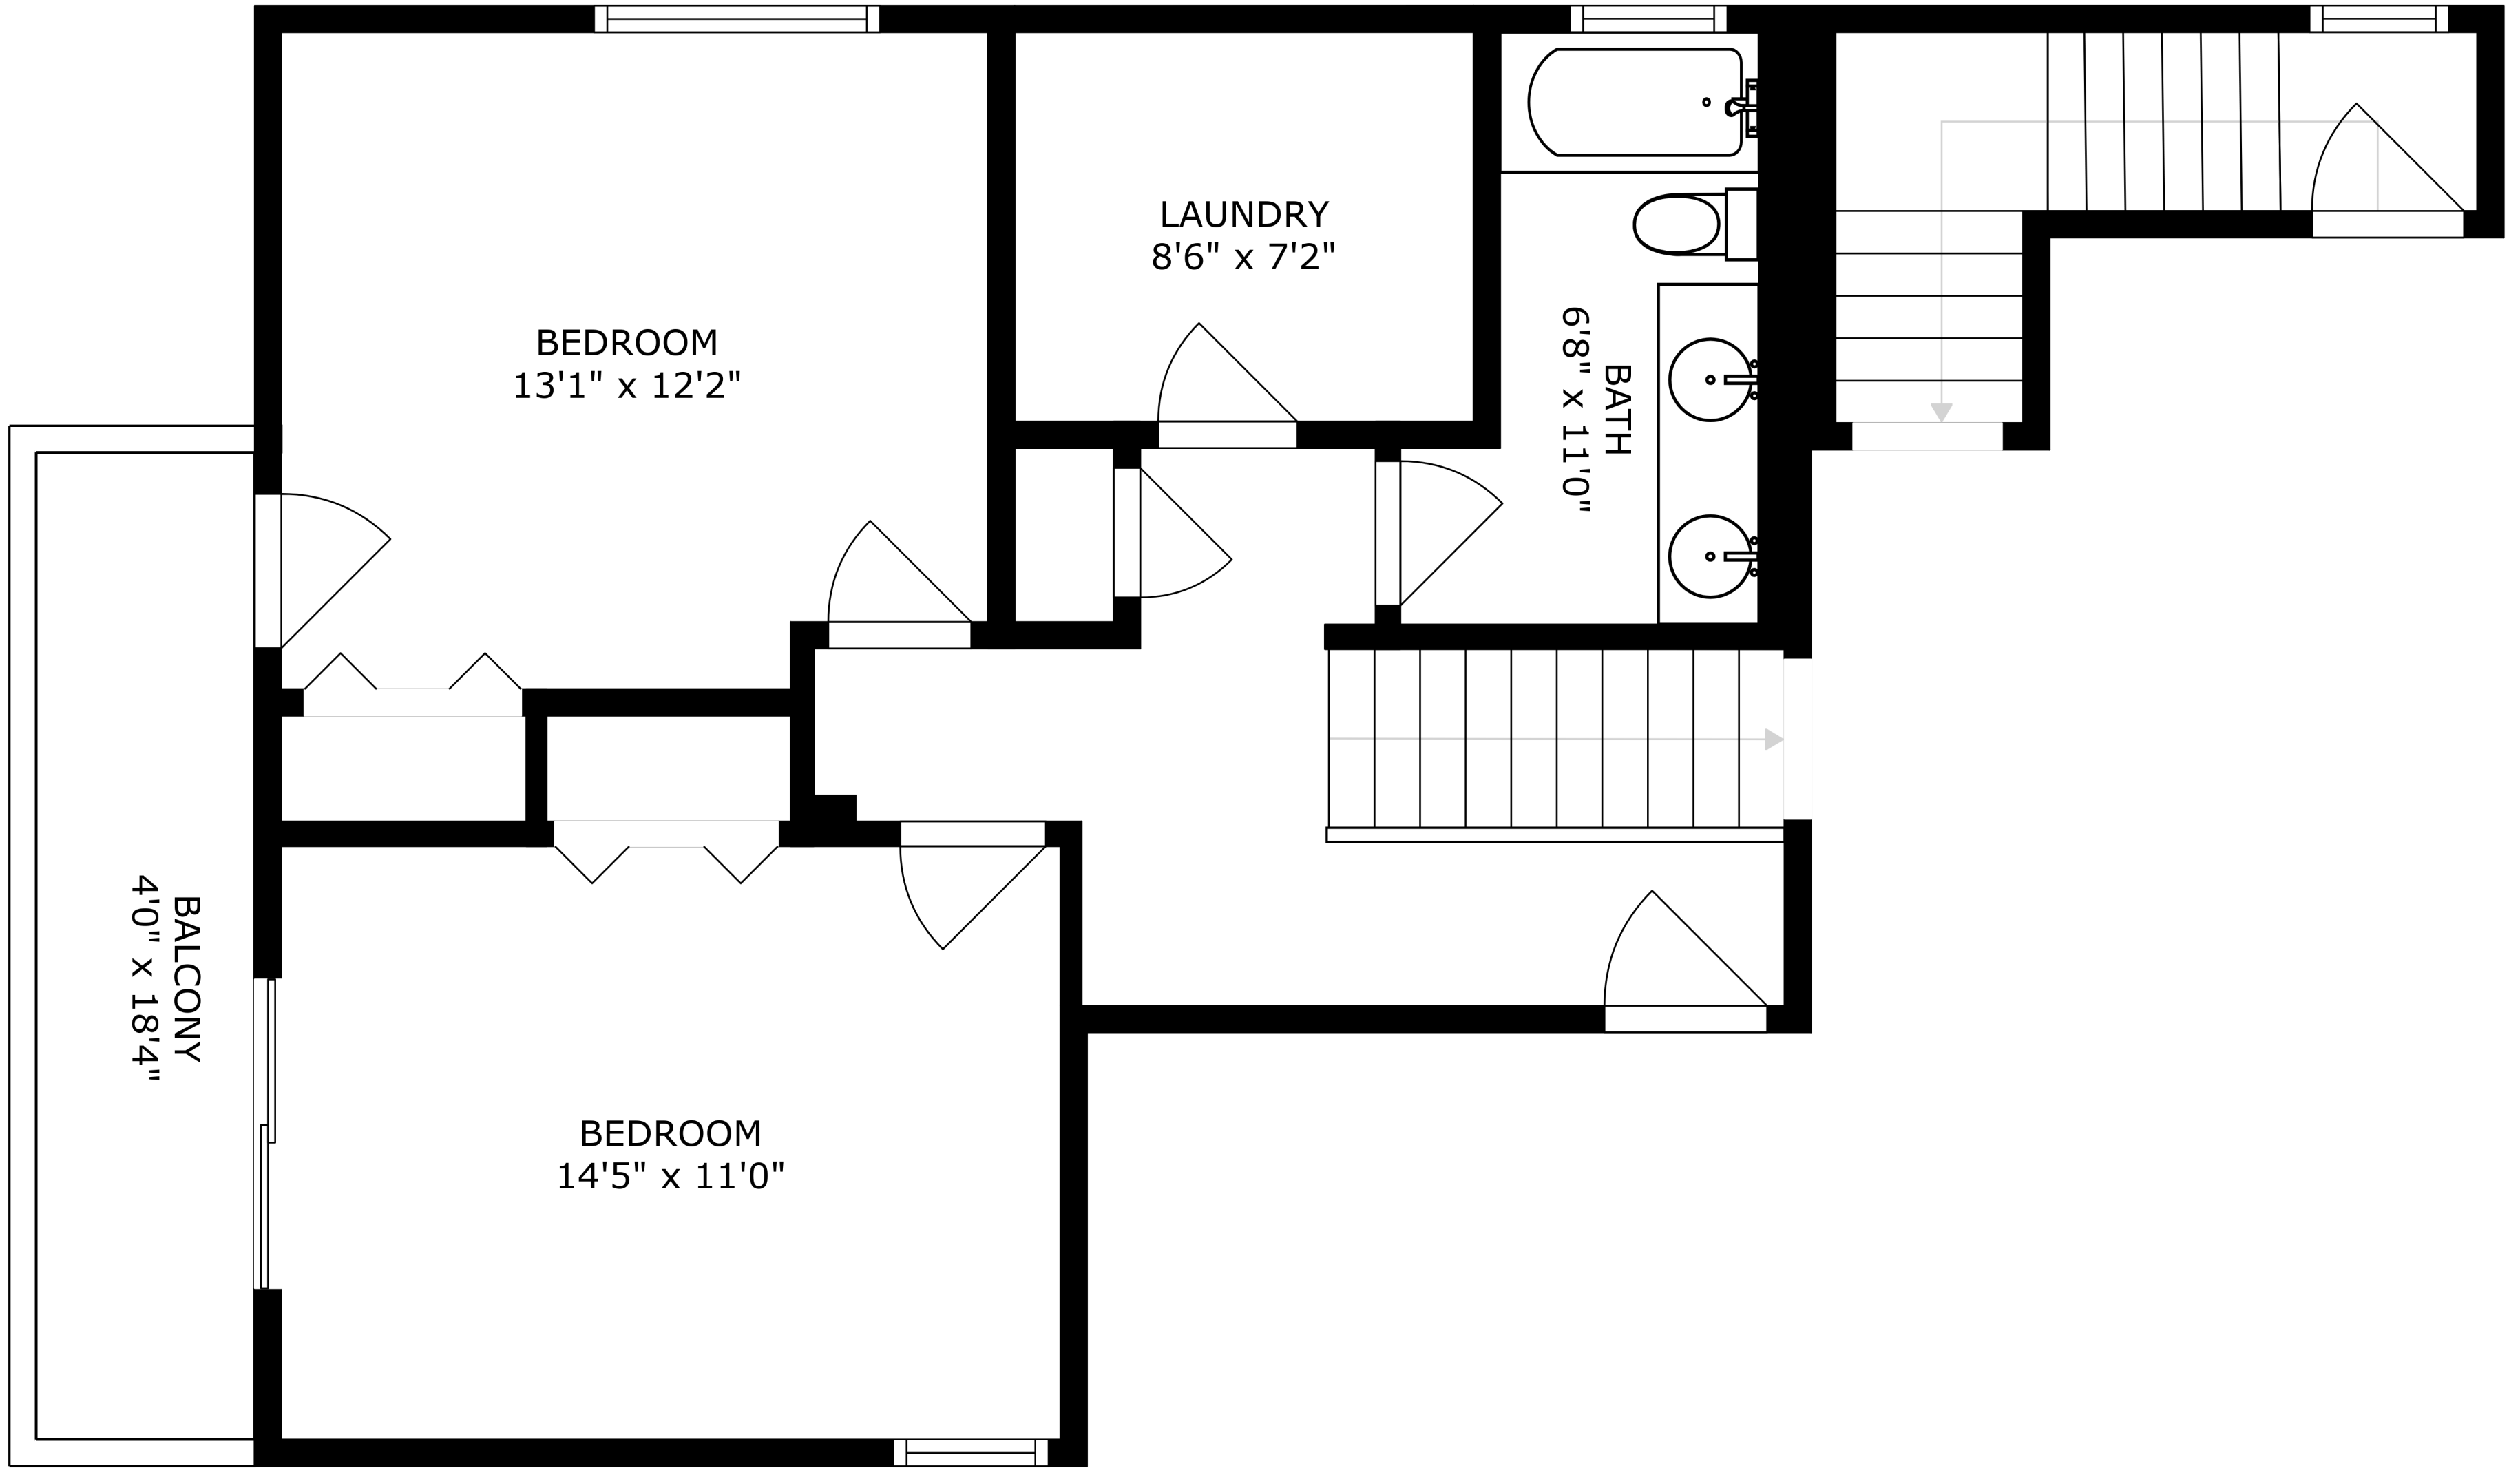

FLOOR 2

FLOOR 3

FLOOR 1

ROOF-TOP DECK
55'1" x 26'9"

SIZES AND DIMENSIONS ARE APPROXIMATE, ACTUAL MAY VARY.

SIZES AND DIMENSIONS ARE APPROXIMATE, ACTUAL MAY VARY.