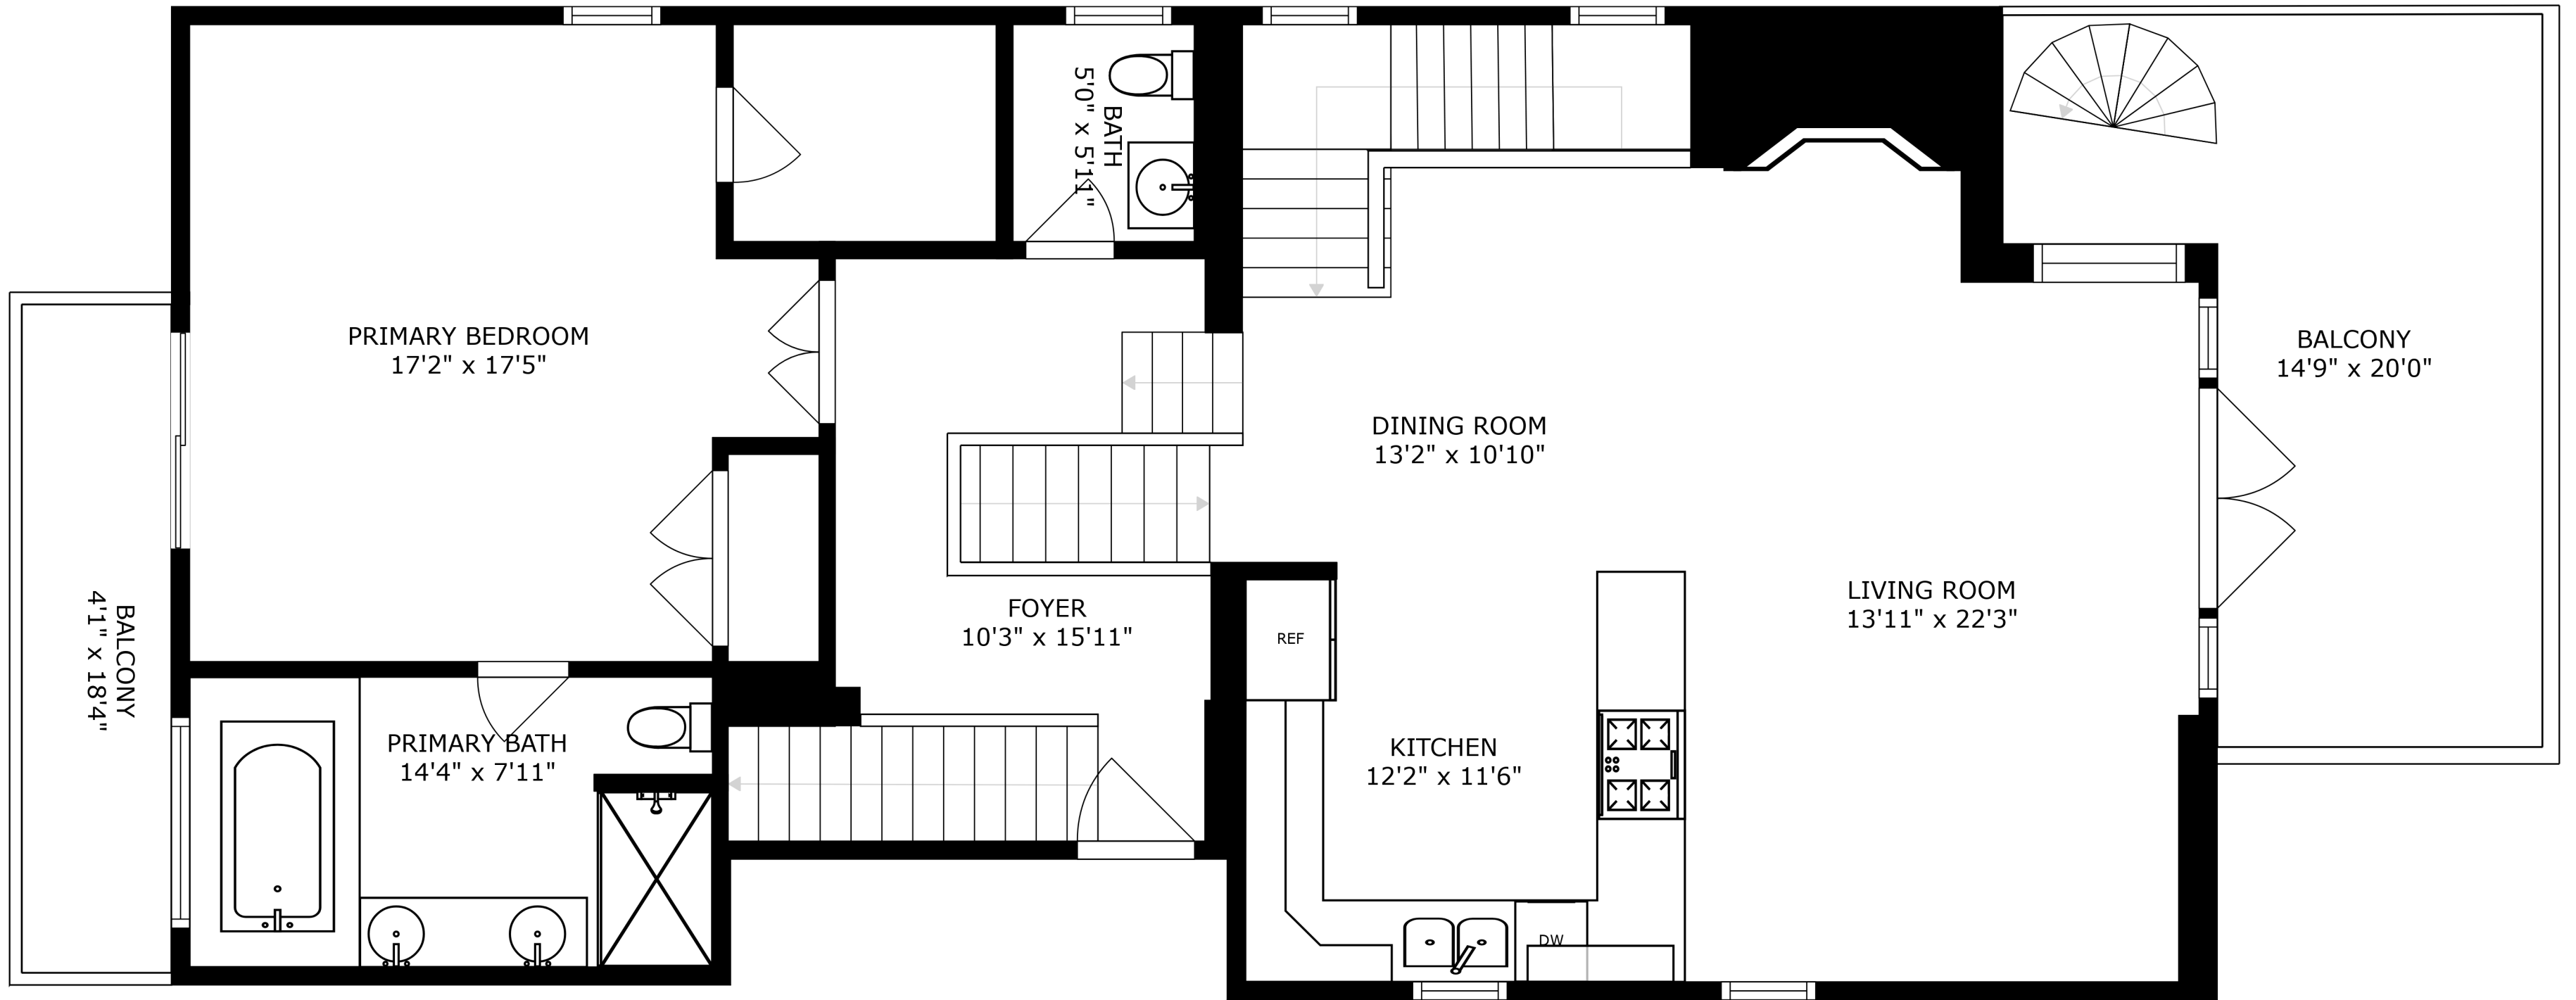

FLOOR 2

FLOOR 3

FLOOR 1

ROOF-TOP DECK
55'1" x 26'9"

SIZES AND DIMENSIONS ARE APPROXIMATE, ACTUAL MAY VARY.

SIZES AND DIMENSIONS ARE APPROXIMATE, ACTUAL MAY VARY.