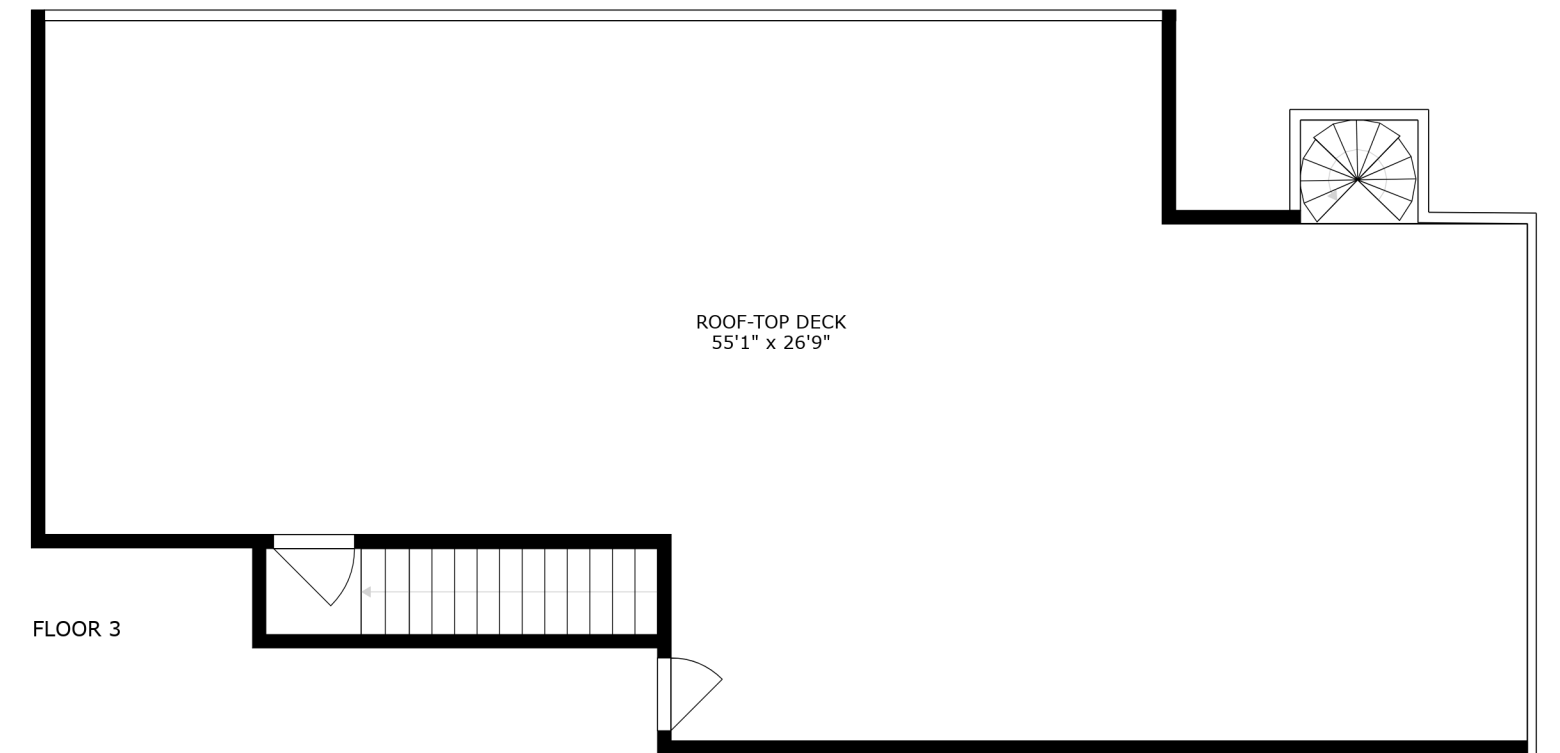

FLOOR 2

FLOOR 3

FLOOR 1

ROOF-TOP DECK
55'1" x 26'9"

SIZES AND DIMENSIONS ARE APPROXIMATE, ACTUAL MAY VARY.

SIZES AND DIMENSIONS ARE APPROXIMATE, ACTUAL MAY VARY.