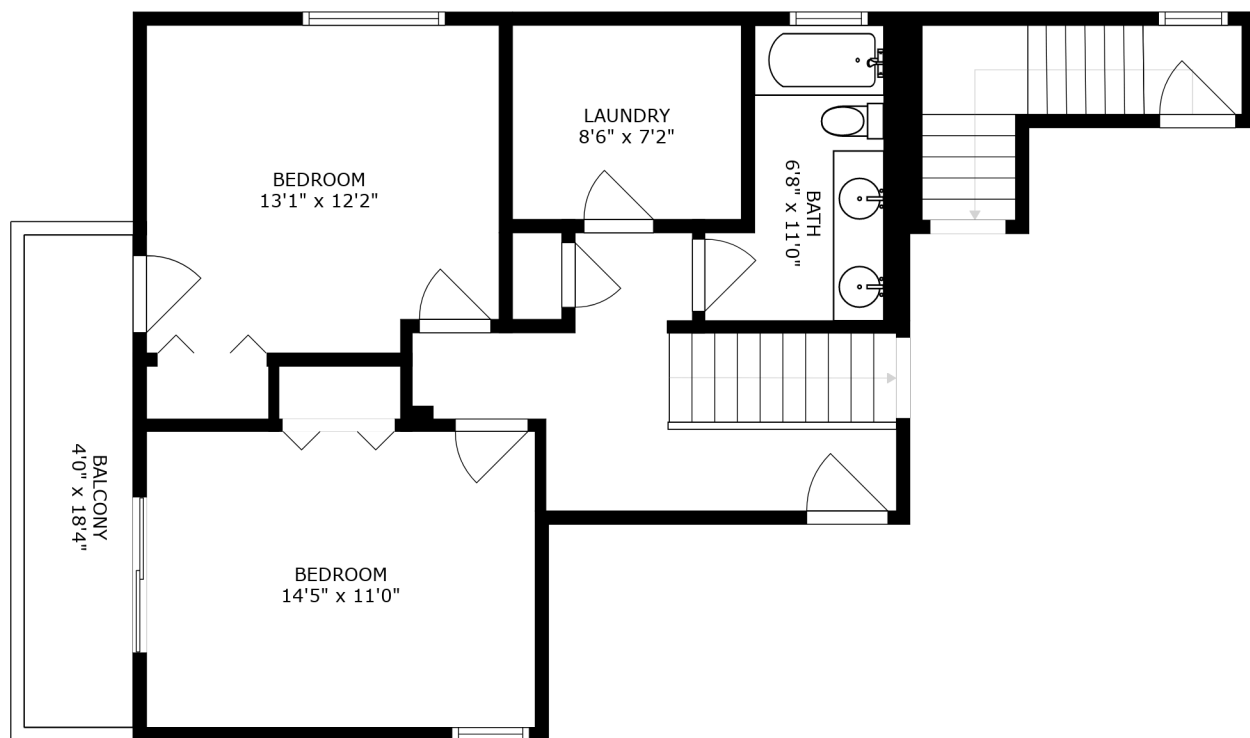

FLOOR 2

FLOOR 3

FLOOR 1

ROOF-TOP DECK
55'1" x 26'9"

SIZES AND DIMENSIONS ARE APPROXIMATE, ACTUAL MAY VARY.

SIZES AND DIMENSIONS ARE APPROXIMATE, ACTUAL MAY VARY.