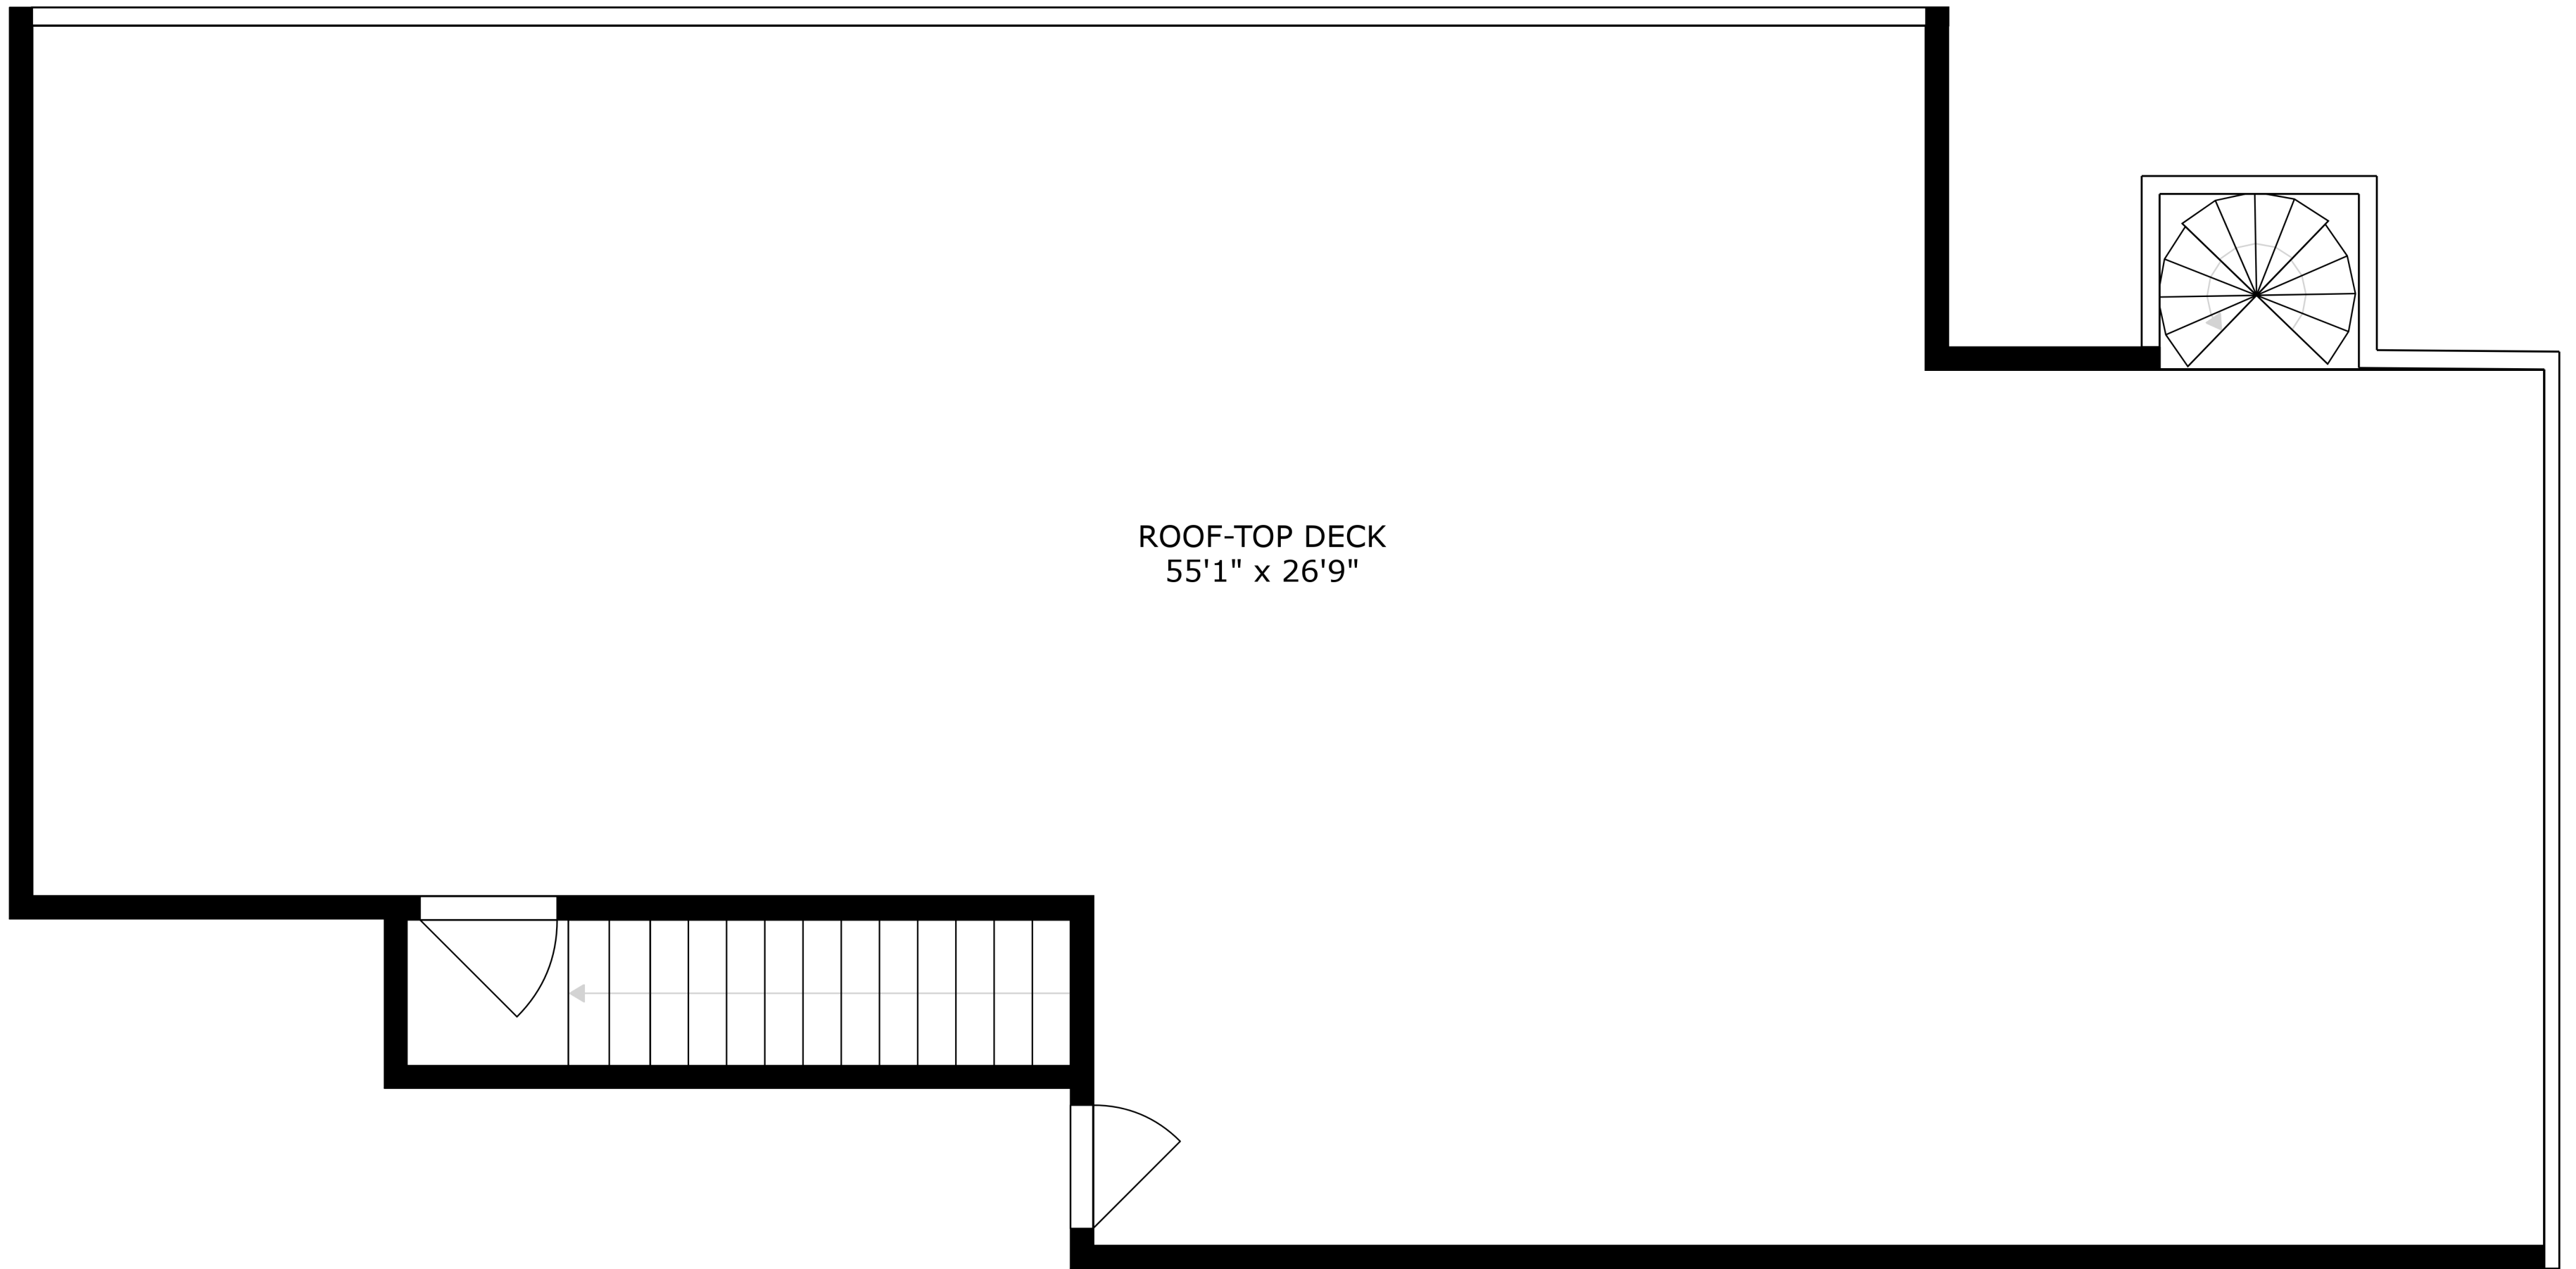

FLOOR 2

FLOOR 3

FLOOR 1

ROOF-TOP DECK
55'1" x 26'9"

SIZES AND DIMENSIONS ARE APPROXIMATE, ACTUAL MAY VARY.

SIZES AND DIMENSIONS ARE APPROXIMATE, ACTUAL MAY VARY.