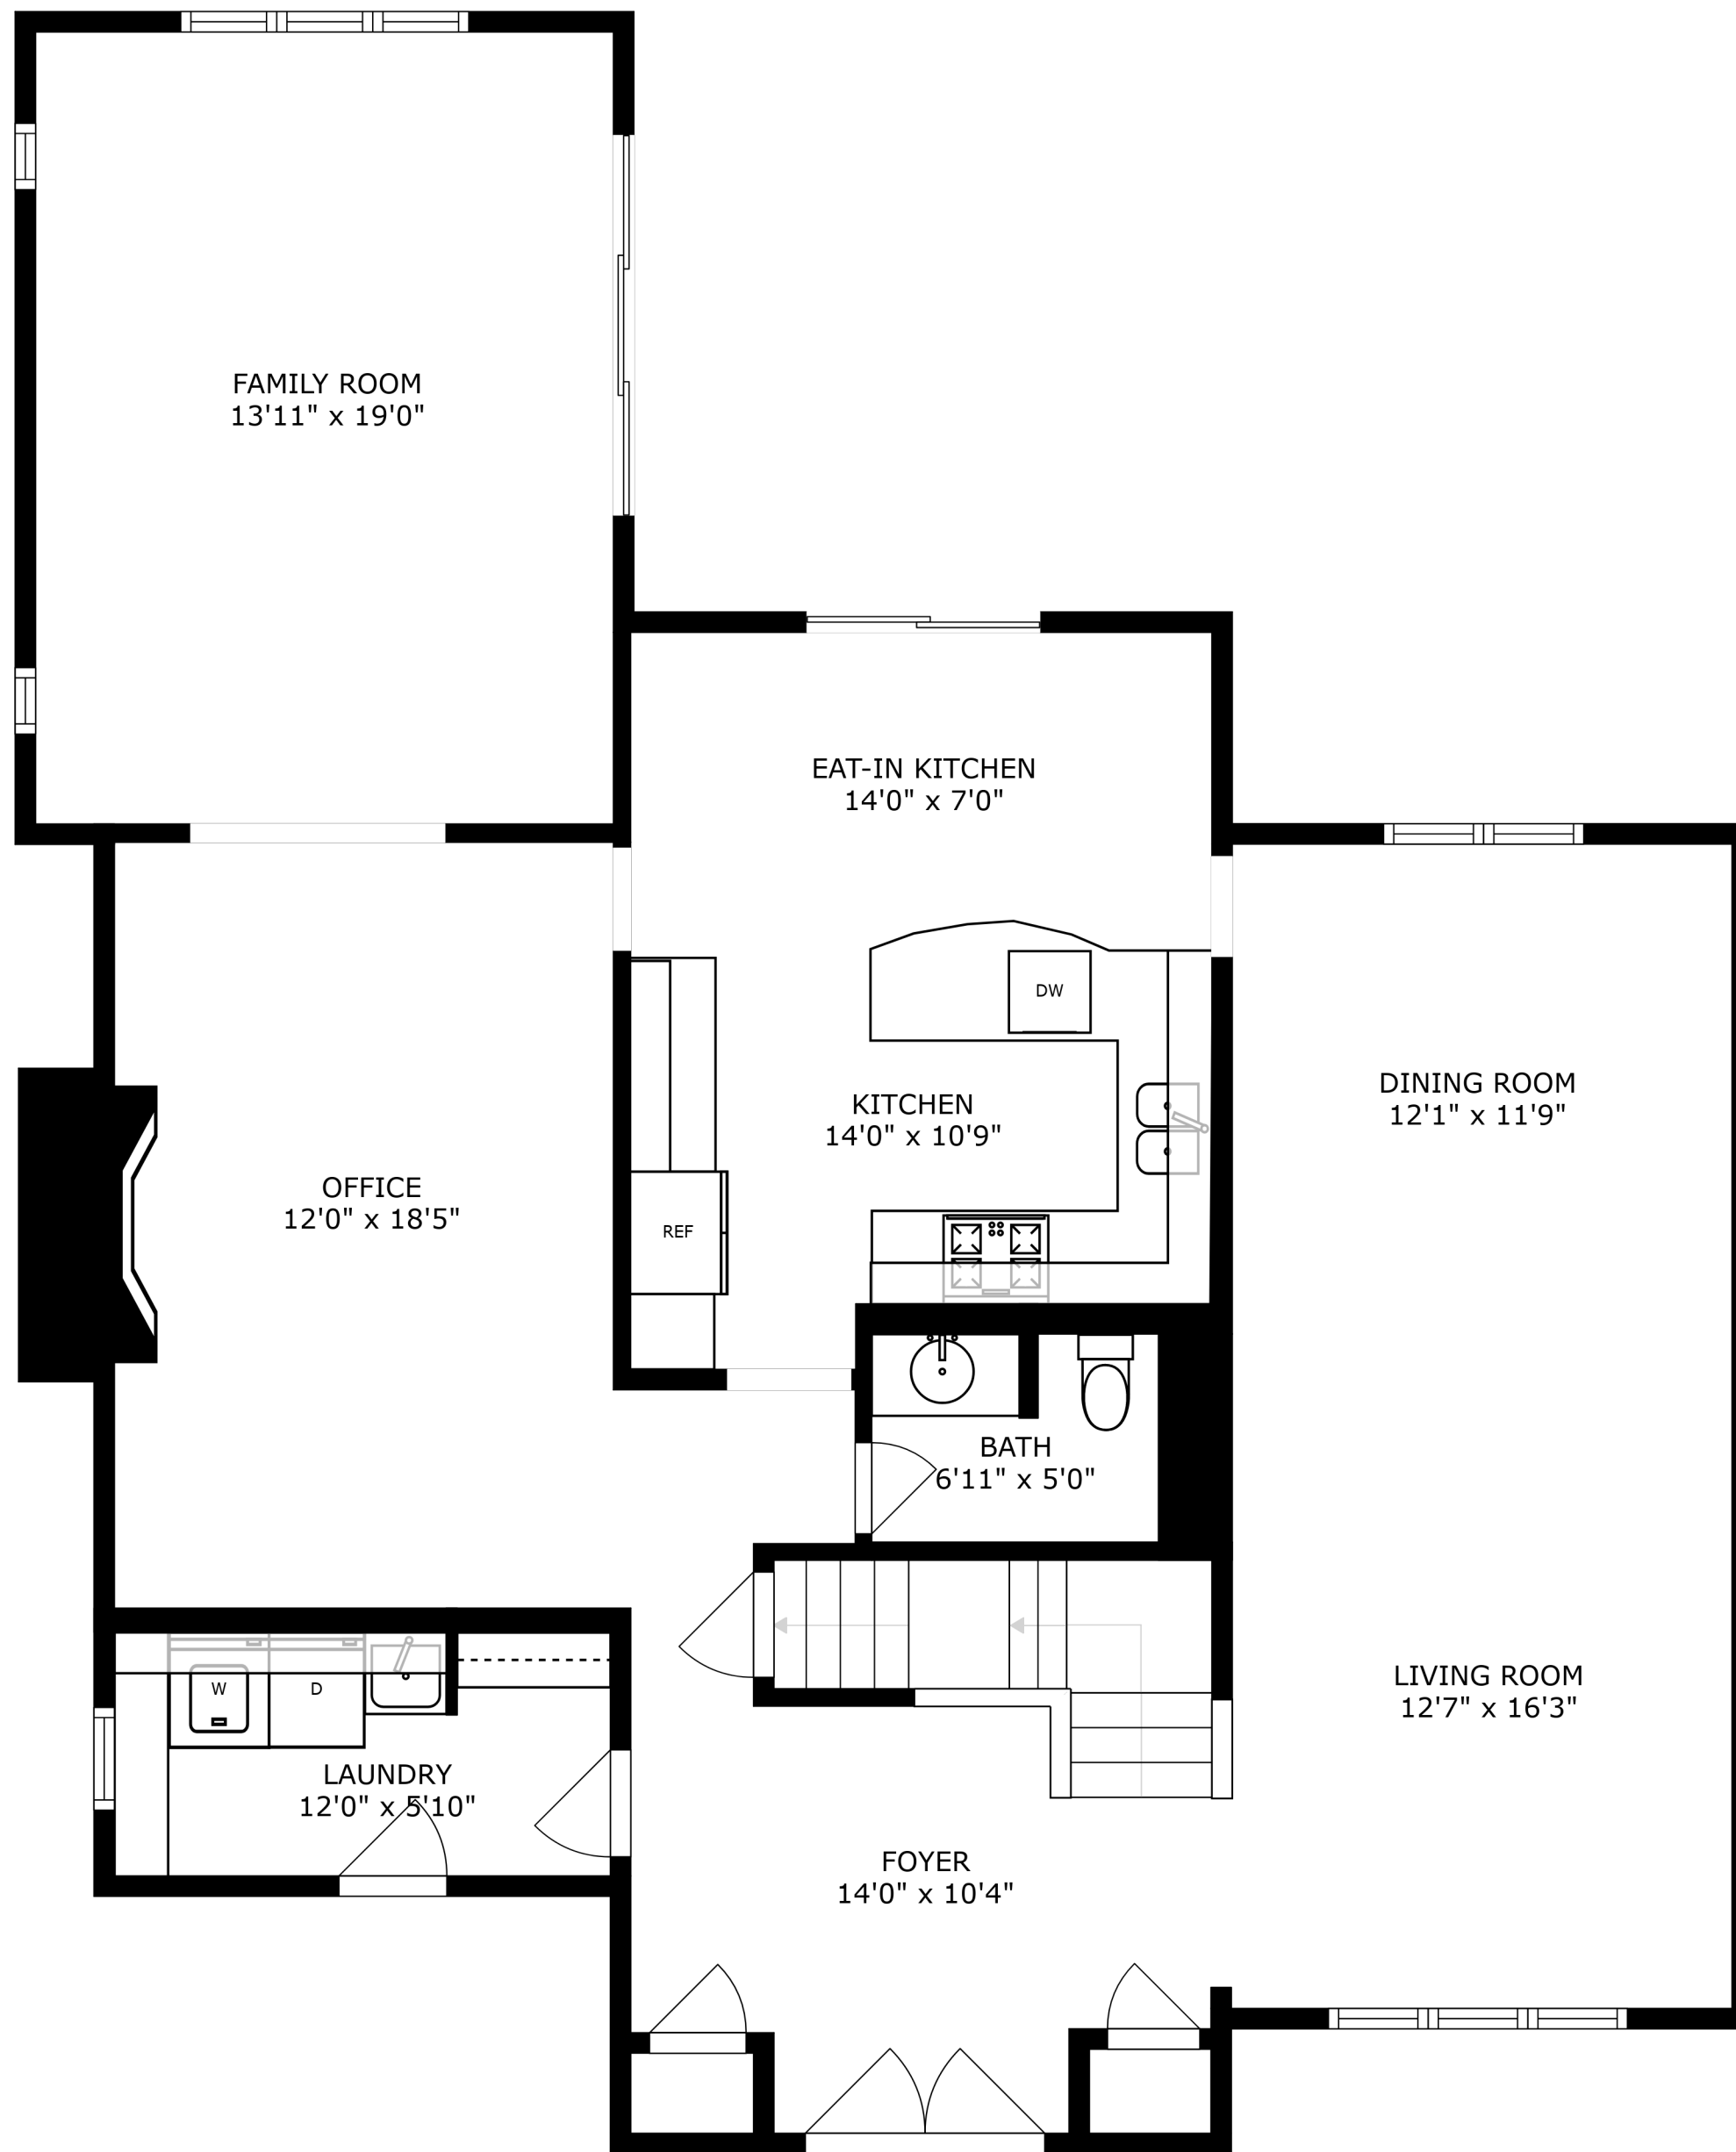

SIZES AND DIMENSIONS ARE APPROXIMATE, ACTUAL MAY VARY.

SIZES AND DIMENSIONS ARE APPROXIMATE, ACTUAL MAY VARY.

SIZES AND DIMENSIONS ARE APPROXIMATE, ACTUAL MAY VARY.

STORAGE/UTILITY
19'2" x 24'2"

GAME ROOM
13'6" x 21'2"

RECREATION ROOM
13'0" x 27'0"

EXERCISE ROOM
14'0" x 10'0"