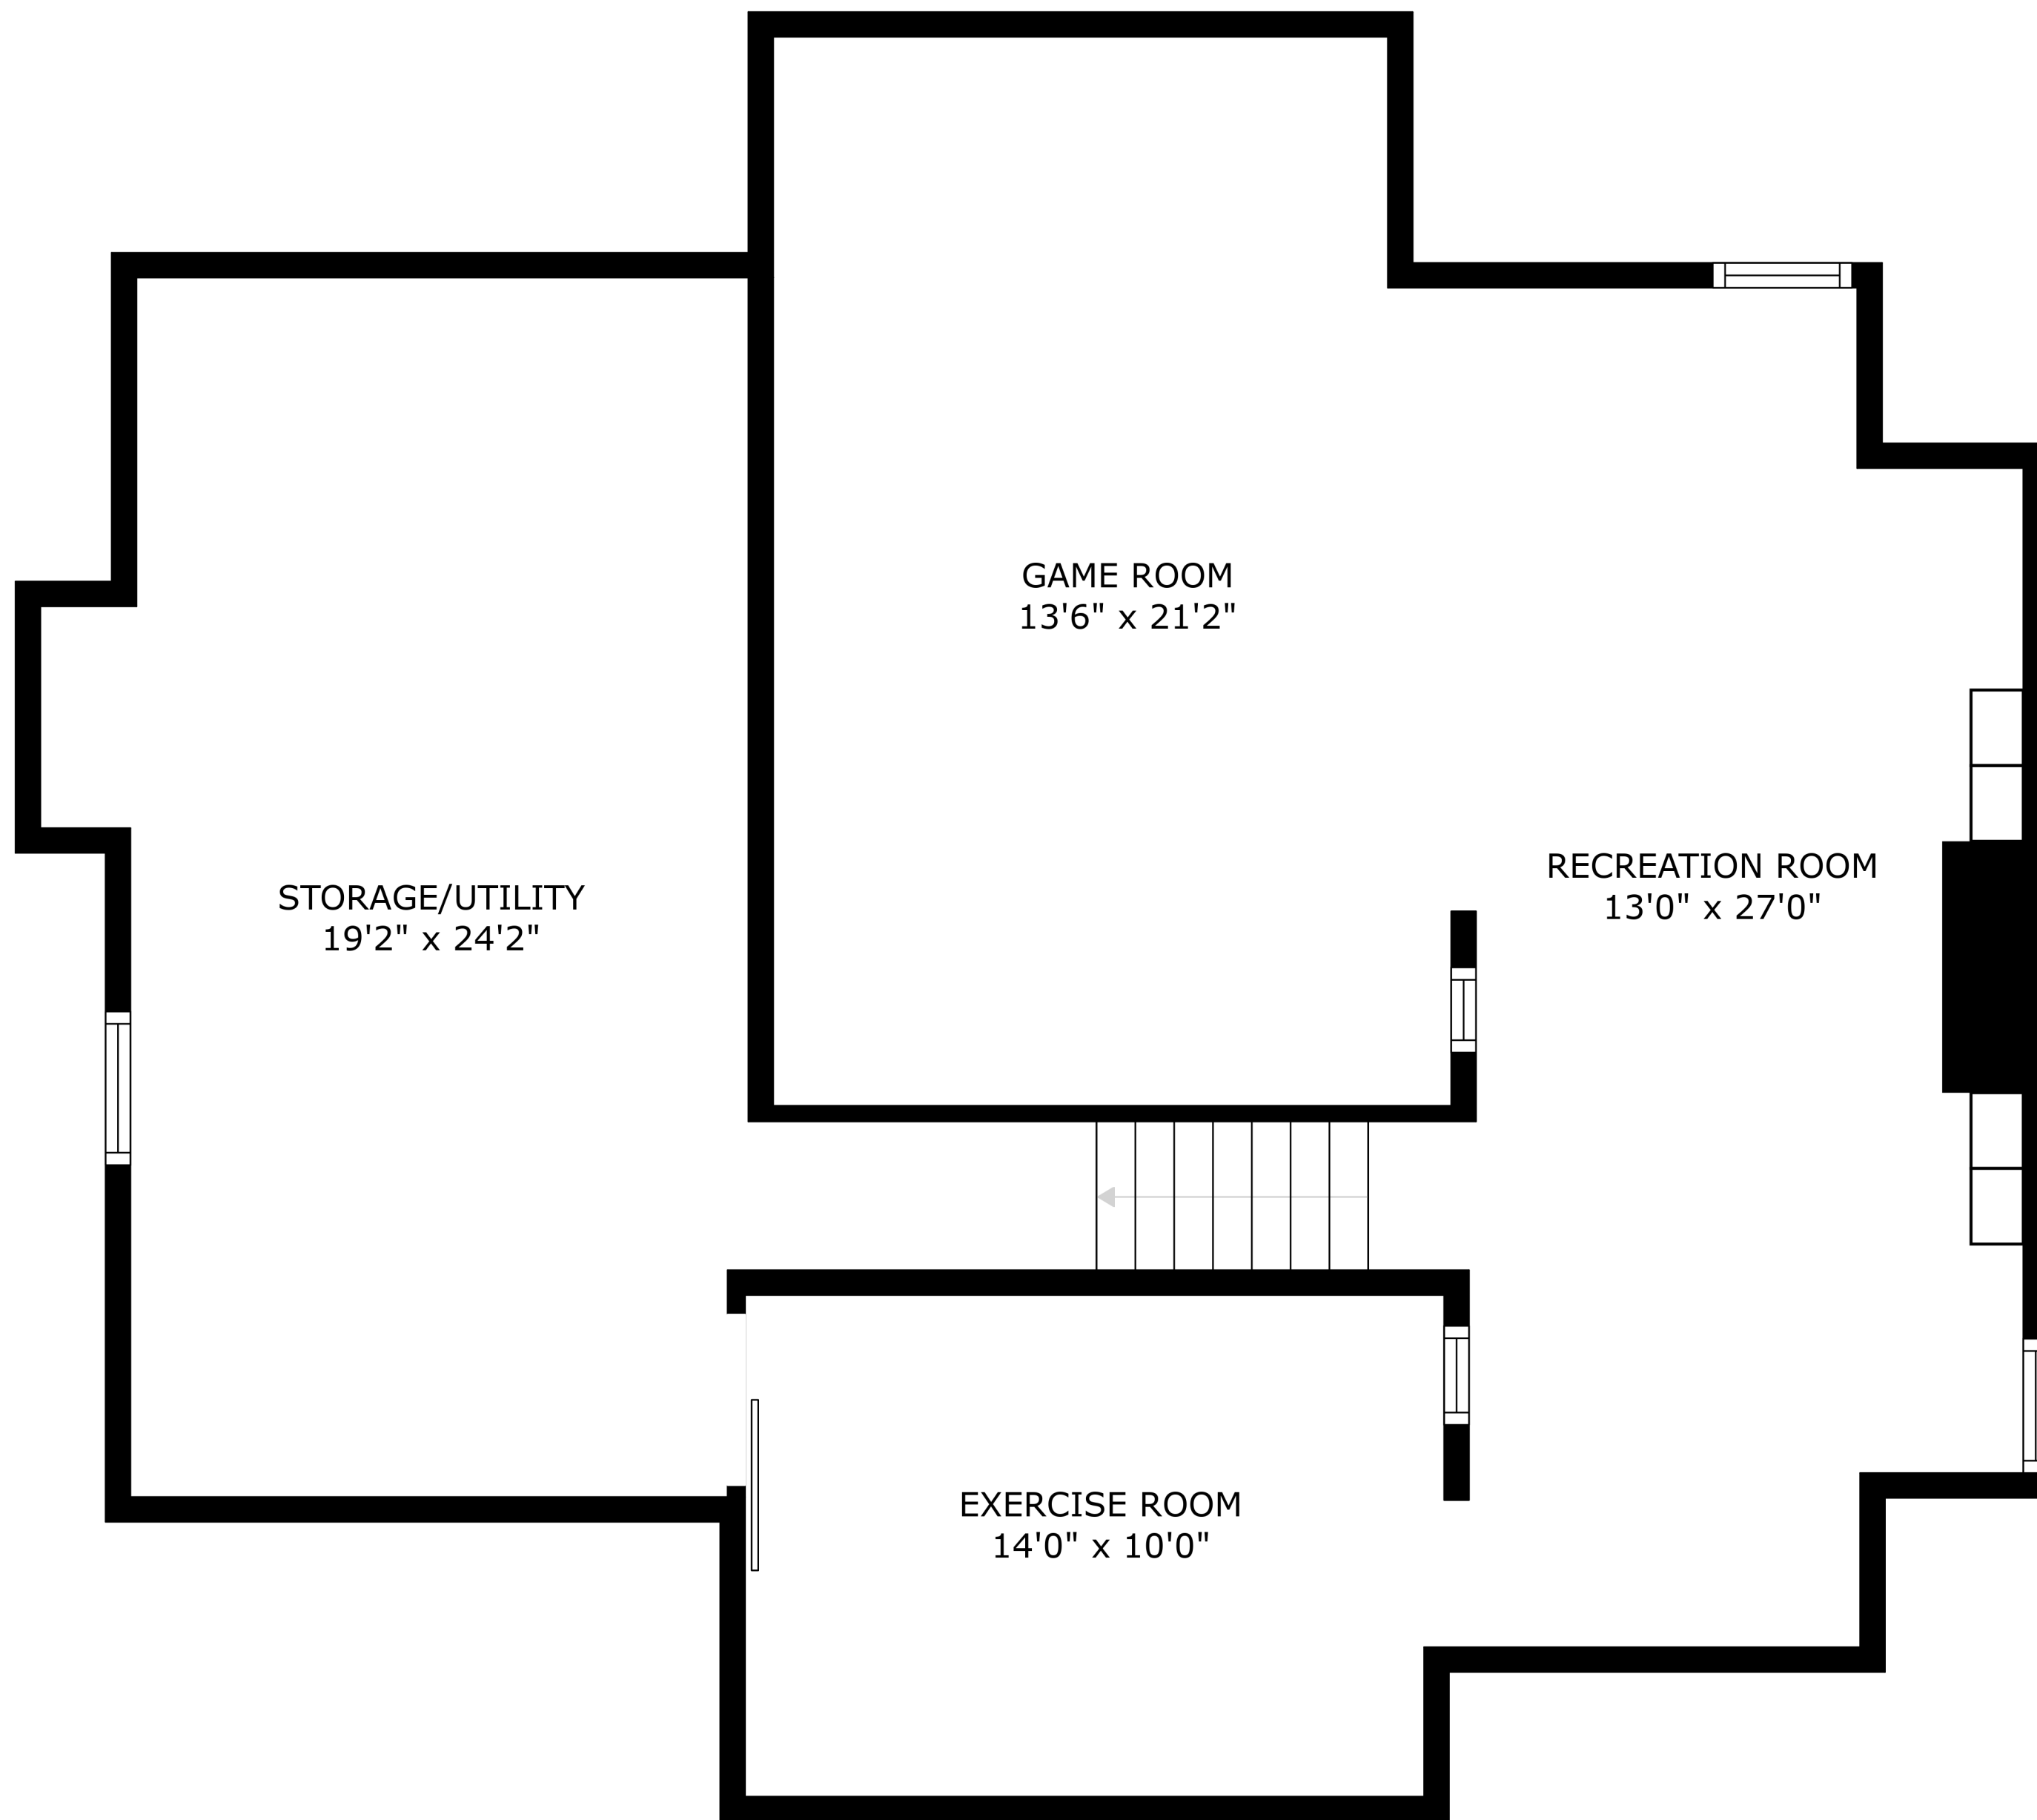

SIZES AND DIMENSIONS ARE APPROXIMATE, ACTUAL MAY VARY.

SIZES AND DIMENSIONS ARE APPROXIMATE, ACTUAL MAY VARY.

SIZES AND DIMENSIONS ARE APPROXIMATE, ACTUAL MAY VARY.

STORAGE/UTILITY
19'2" x 24'2"

GAME ROOM
13'6" x 21'2"

RECREATION ROOM
13'0" x 27'0"

EXERCISE ROOM
14'0" x 10'0"