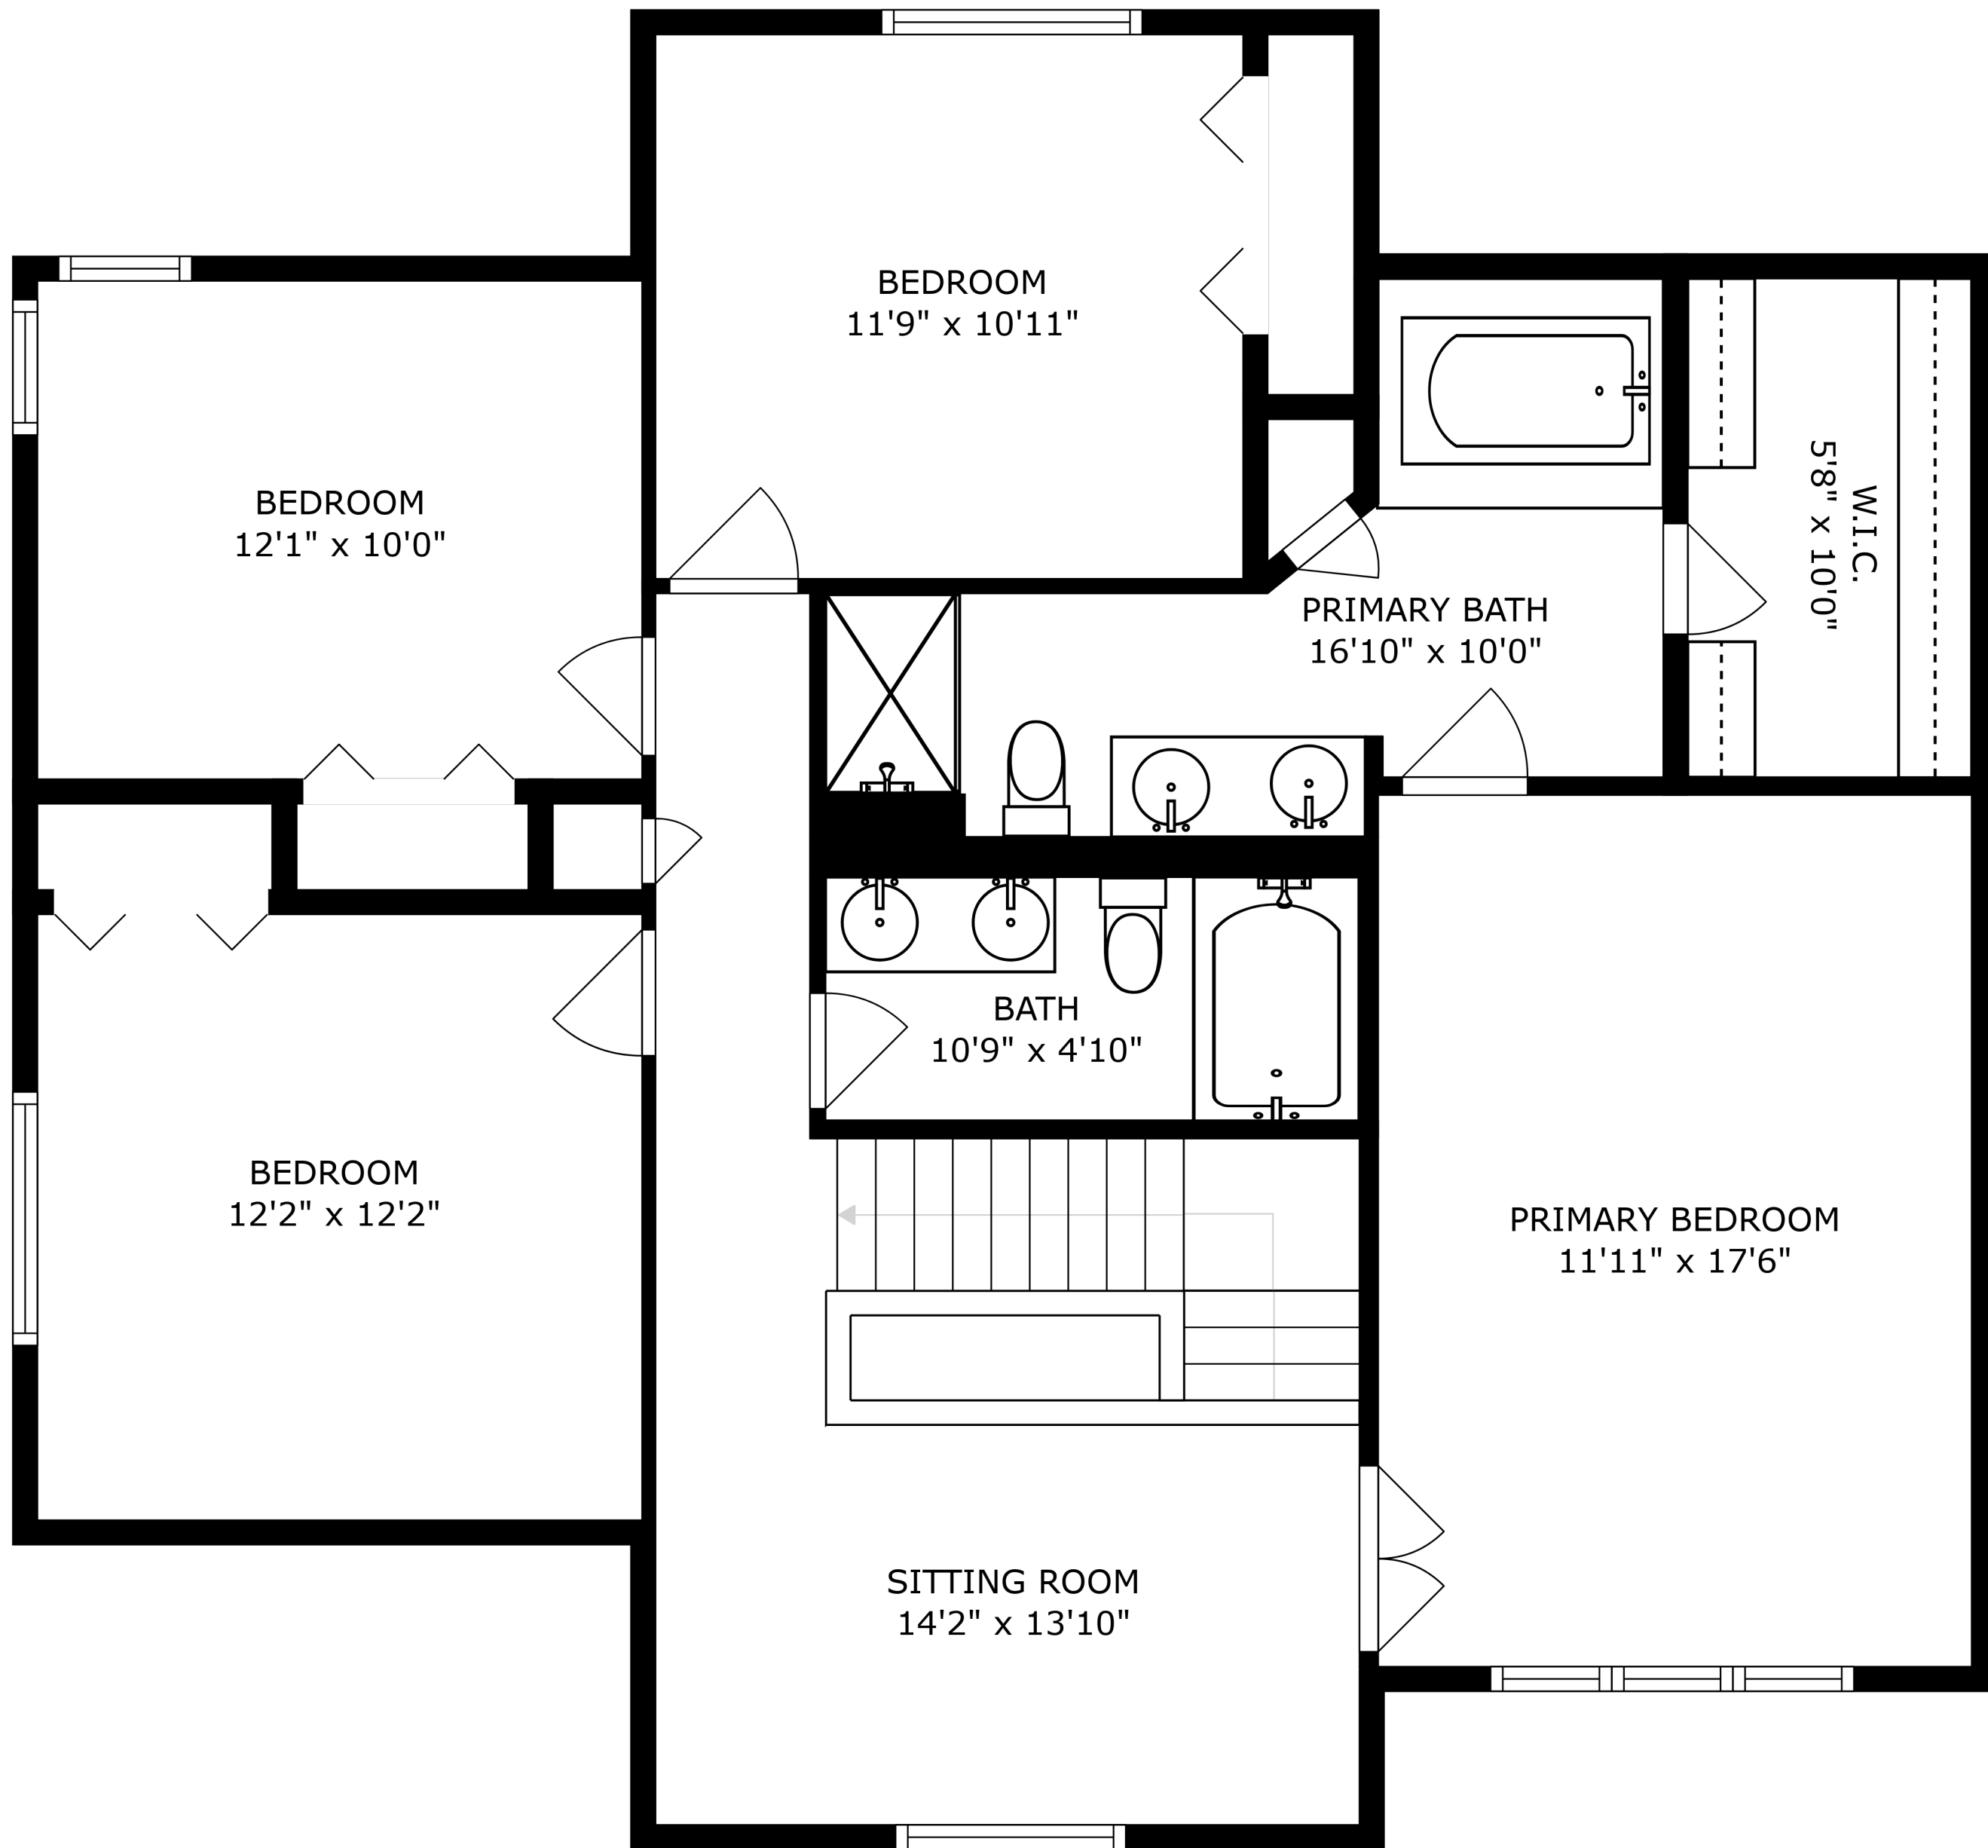

SIZES AND DIMENSIONS ARE APPROXIMATE, ACTUAL MAY VARY.

SIZES AND DIMENSIONS ARE APPROXIMATE, ACTUAL MAY VARY.

SIZES AND DIMENSIONS ARE APPROXIMATE, ACTUAL MAY VARY.

STORAGE/UTILITY
19'2" x 24'2"

GAME ROOM
13'6" x 21'2"

RECREATION ROOM
13'0" x 27'0"

EXERCISE ROOM
14'0" x 10'0"