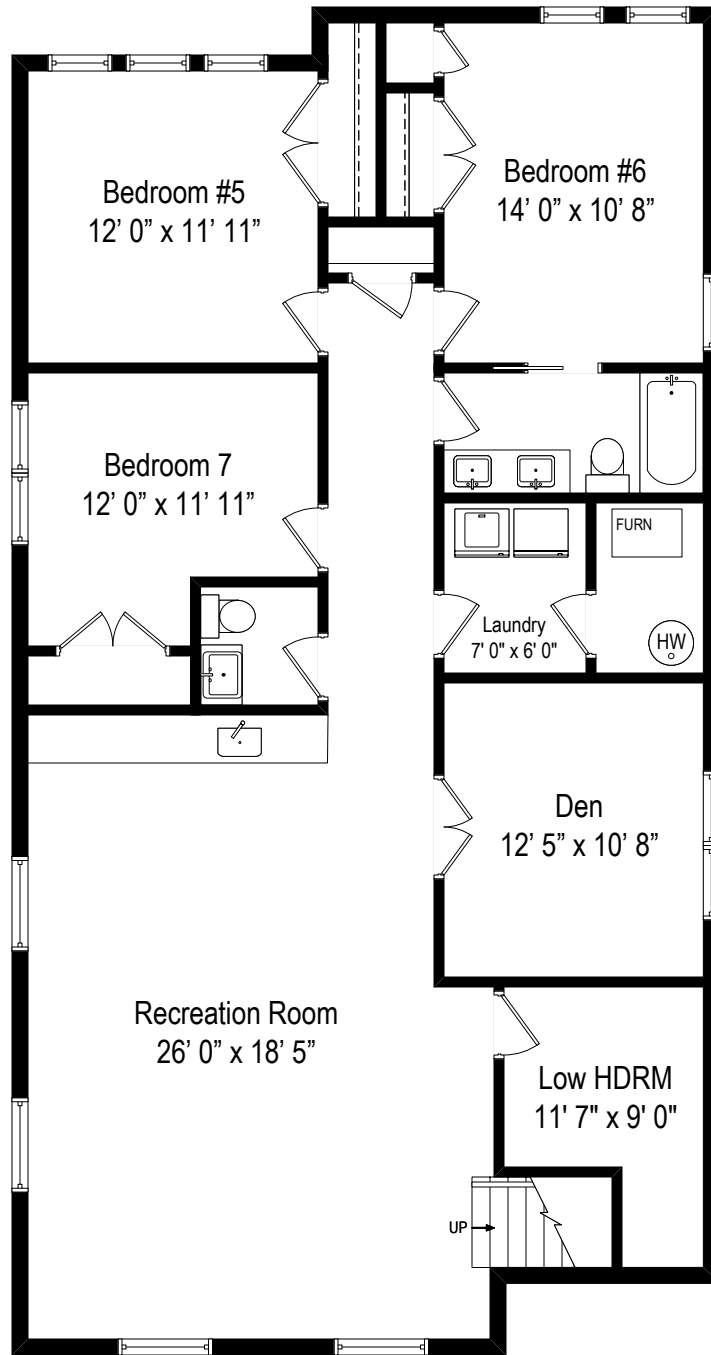

5115 N Claremont Avenue - Chicago, IL 60625

First Floor

All dimensions are approximate. This plan is for marketing purposes only.

5115 N Claremont Avenue - Chicago, IL 60625

Second Floor

All dimensions are approximate. This plan is for marketing purposes only.