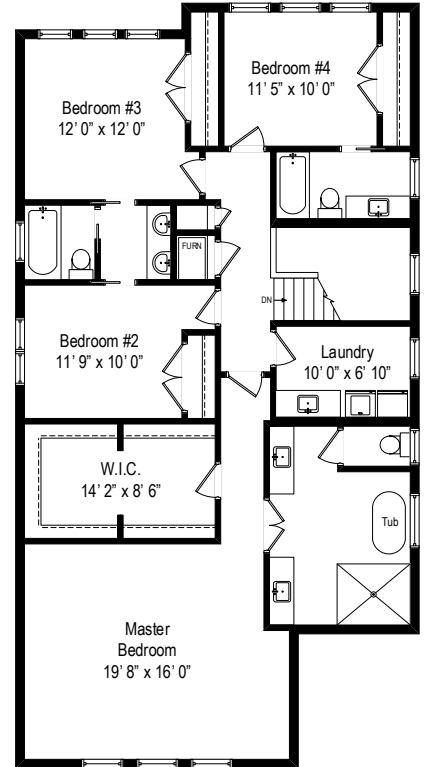

5115 N Claremont Avenue - Chicago, IL 60625

First Floor

All dimensions are approximate. This plan is for marketing purposes only.

5115 N Claremont Avenue - Chicago, IL 60625

Second Floor

All dimensions are approximate. This plan is for marketing purposes only.

5115 N Claremont Avenue - Chicago, IL 60625

Lower Floor

First Floor

Lower Floor

Second Floor

5115 N Claremont Avenue - Chicago, IL 60625