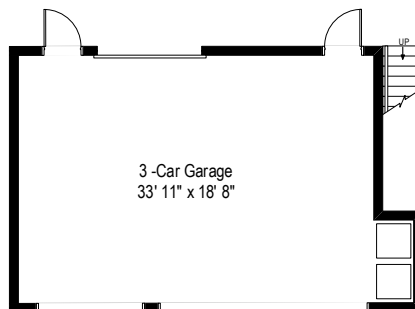

5115 N Claremont Avenue - Chicago, IL 60625

First Floor

All dimensions are approximate. This plan is for marketing purposes only.

5115 N Claremont Avenue - Chicago, IL 60625

Second Floor

All dimensions are approximate. This plan is for marketing purposes only.

5115 N Claremont Avenue - Chicago, IL 60625

Lower Floor

First Floor

Lower Floor

Second Floor

5115 N Claremont Avenue - Chicago, IL 60625