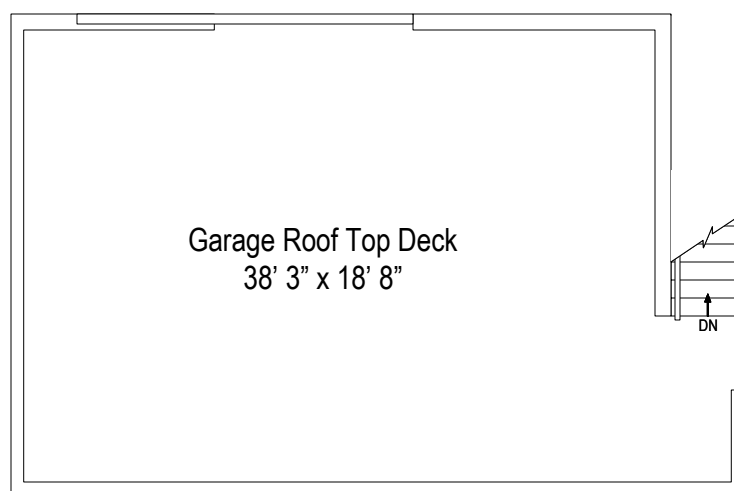

5115 N Claremont Avenue - Chicago, IL 60625

First Floor

All dimensions are approximate. This plan is for marketing purposes only.

5115 N Claremont Avenue - Chicago, IL 60625

Second Floor

All dimensions are approximate. This plan is for marketing purposes only.