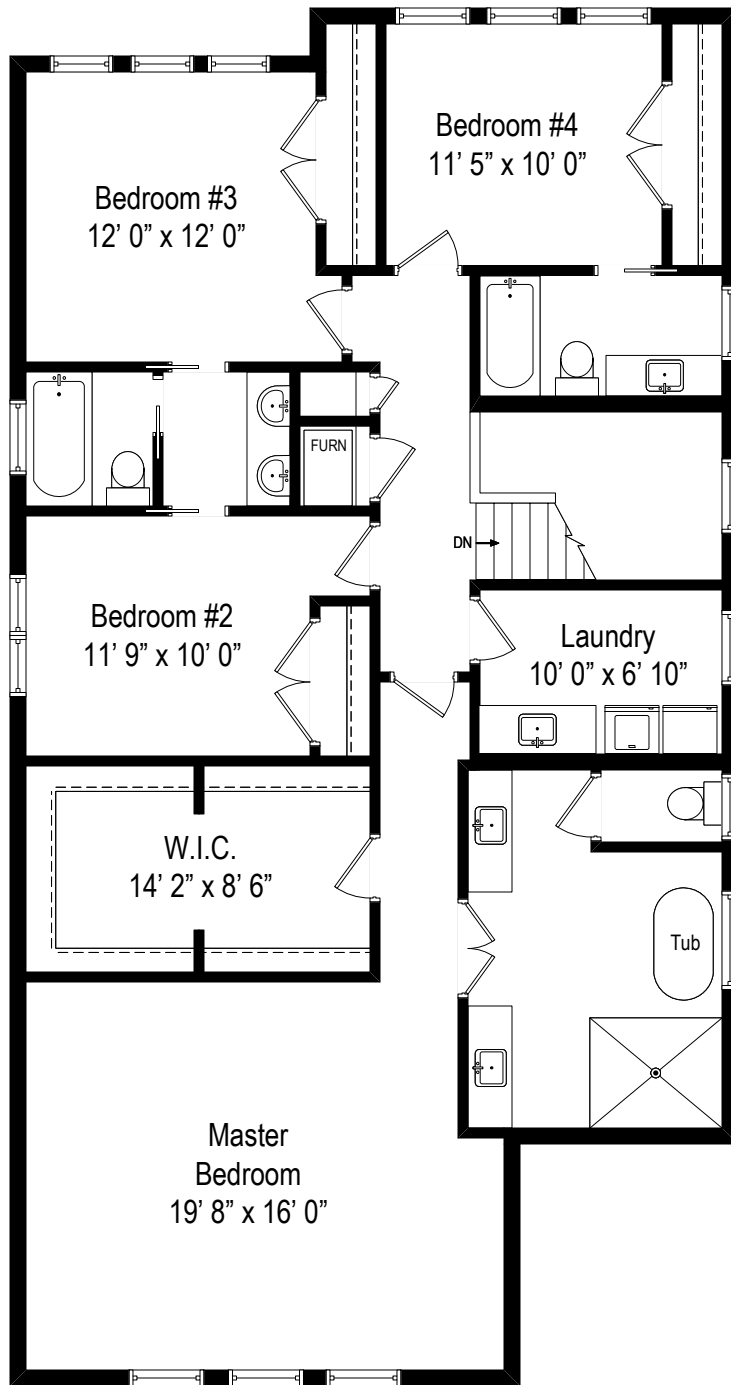

5115 N Claremont Avenue - Chicago, IL 60625

First Floor

All dimensions are approximate. This plan is for marketing purposes only.

5115 N Claremont Avenue - Chicago, IL 60625

Second Floor

All dimensions are approximate. This plan is for marketing purposes only.

5115 N Claremont Avenue - Chicago, IL 60625

Lower Floor

First Floor

Lower Floor

Second Floor

5115 N Claremont Avenue - Chicago, IL 60625