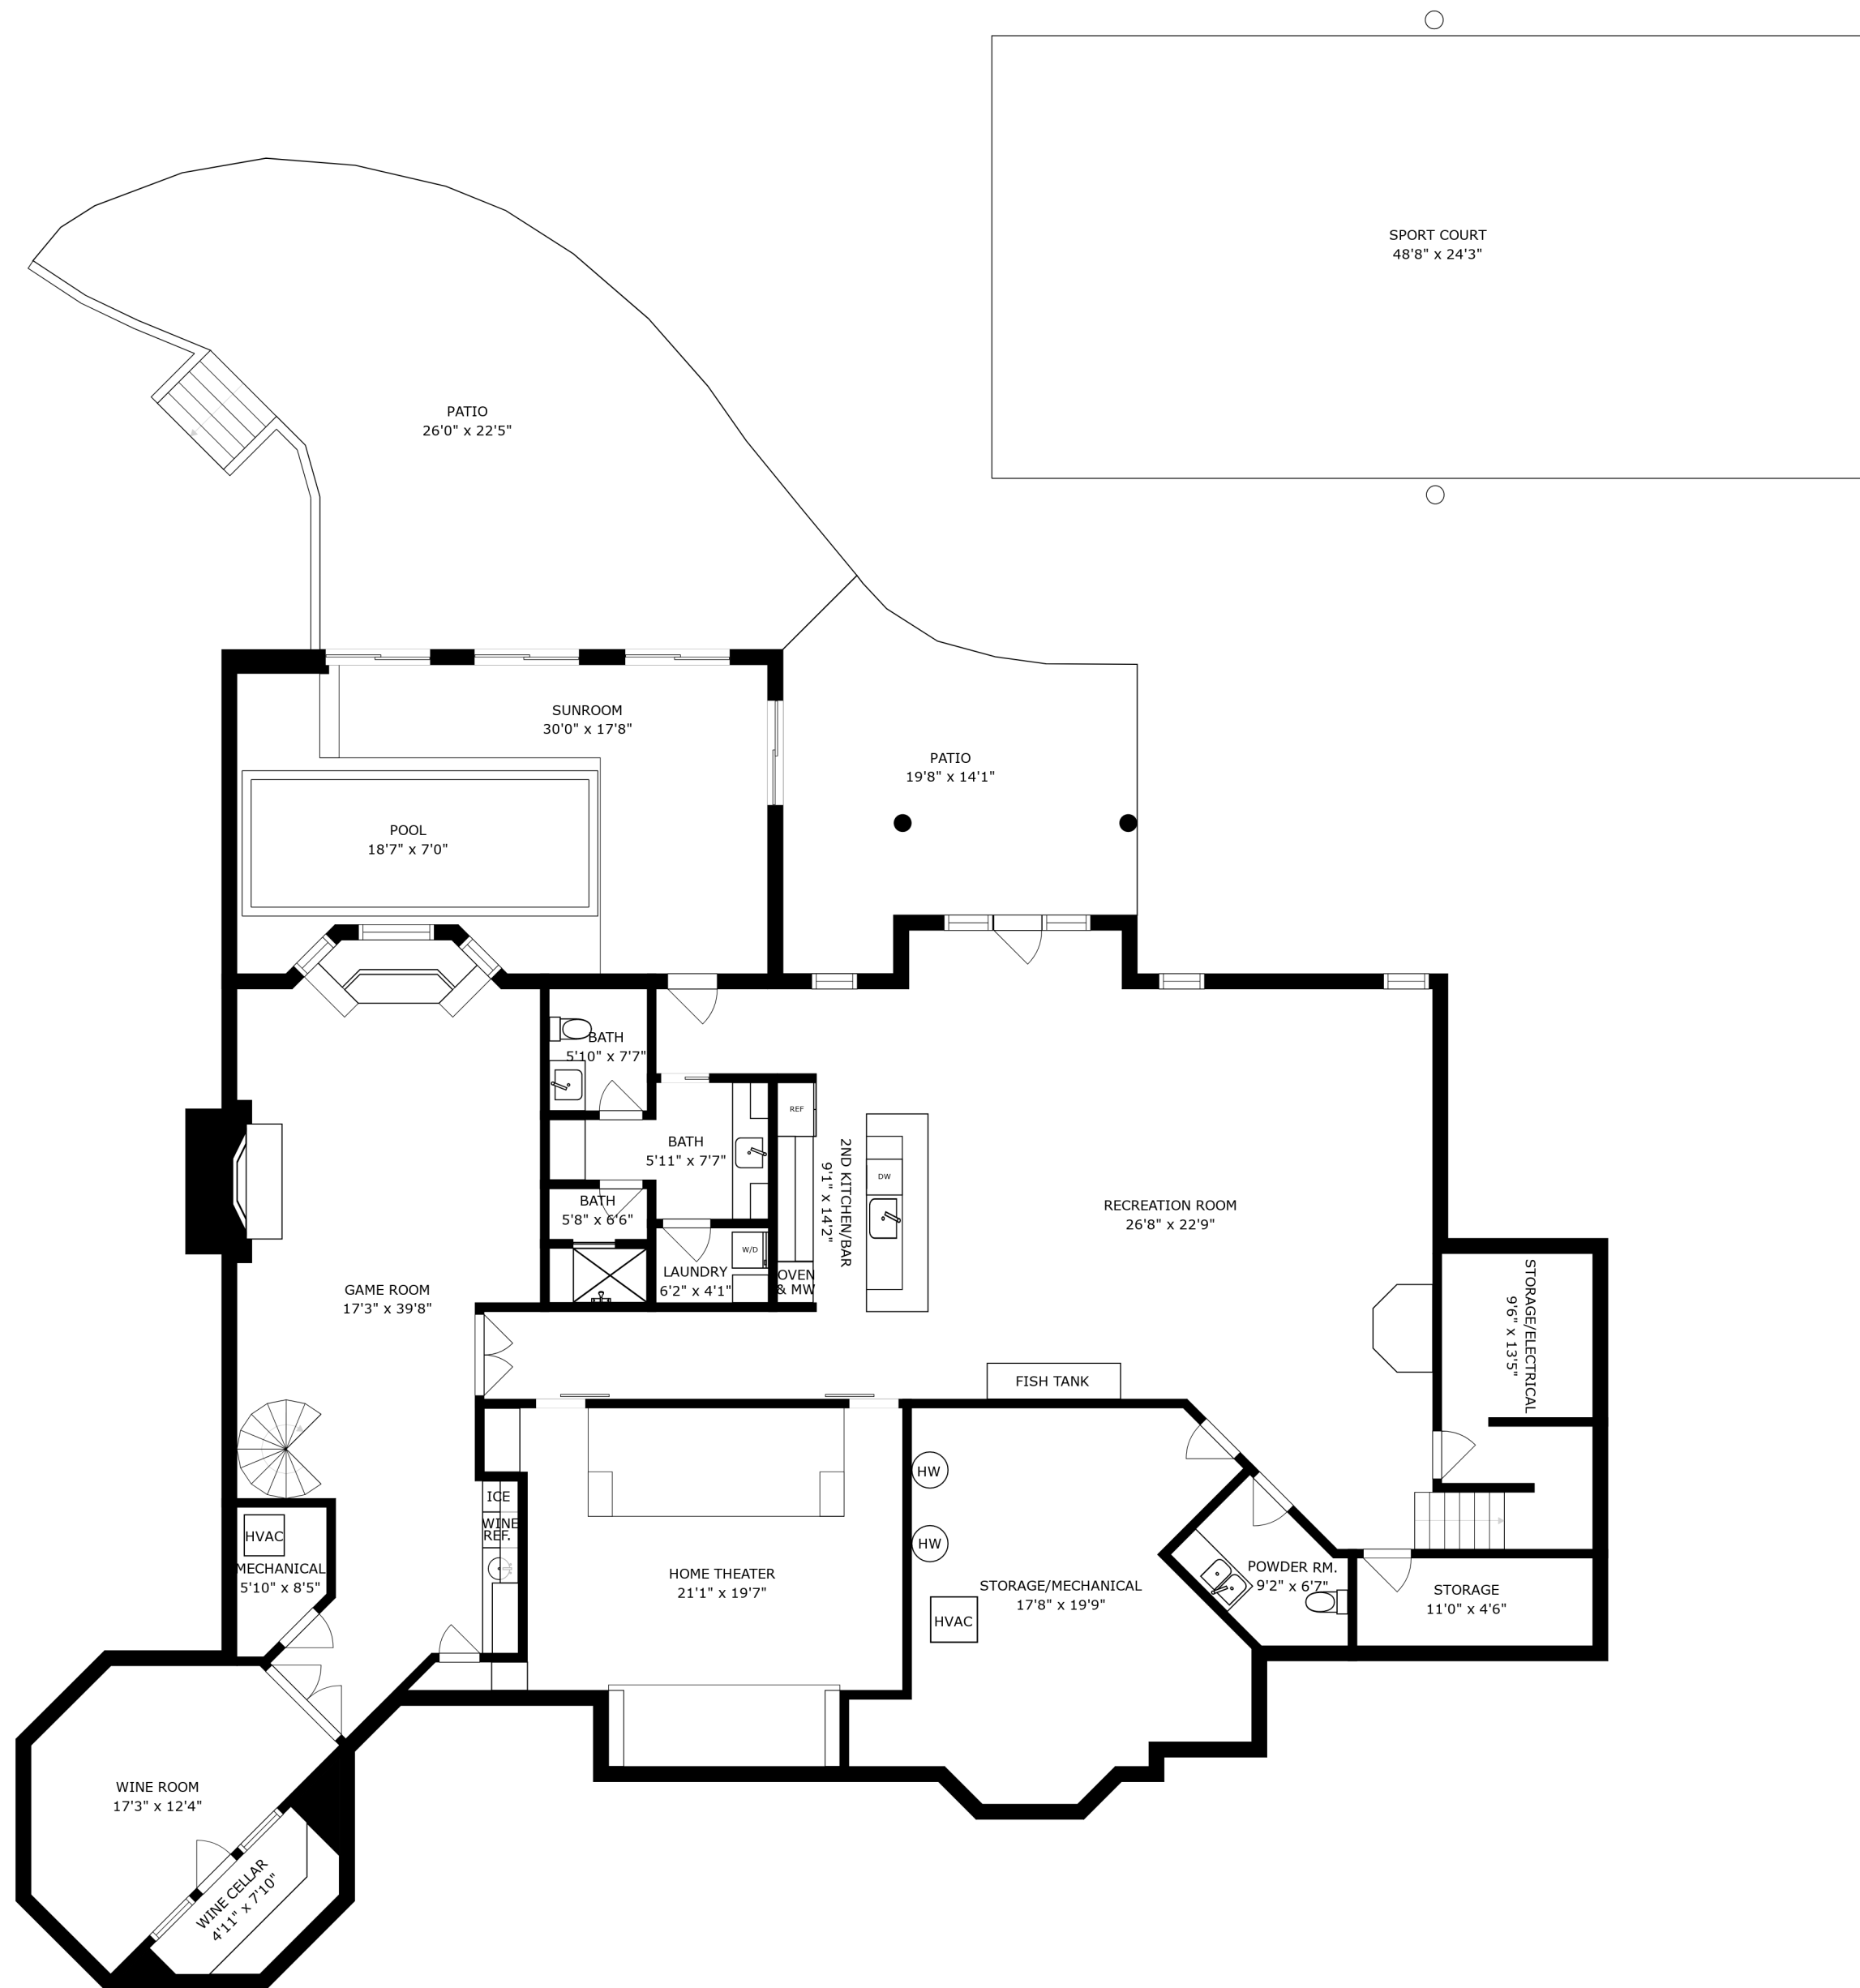

SIZES AND DIMENSIONS ARE APPROXIMATE, ACTUAL MAY VARY.

SIZES AND DIMENSIONS ARE APPROXIMATE, ACTUAL MAY VARY.

SIZES AND DIMENSIONS ARE APPROXIMATE, ACTUAL MAY VARY.

SIZES AND DIMENSIONS ARE APPROXIMATE, ACTUAL MAY VARY.

PORTE COCHERE
25'0" x 11'11"

SIZES AND DIMENSIONS ARE APPROXIMATE, ACTUAL MAY VARY.

SIZES AND DIMENSIONS ARE APPROXIMATE, ACTUAL MAY VARY.