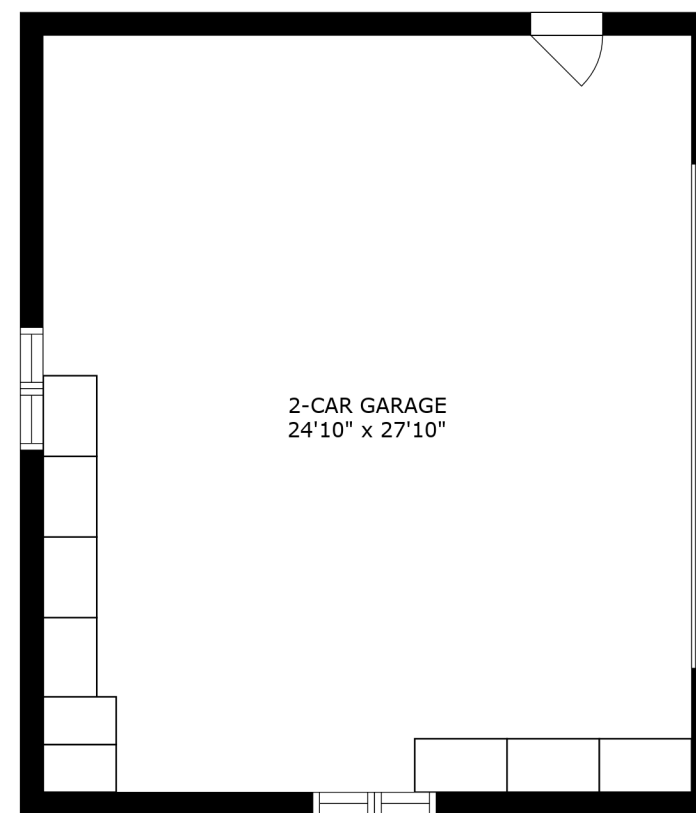

SIZES AND DIMENSIONS ARE APPROXIMATE, ACTUAL MAY VARY.

SIZES AND DIMENSIONS ARE APPROXIMATE, ACTUAL MAY VARY.

SIZES AND DIMENSIONS ARE APPROXIMATE, ACTUAL MAY VARY.

SIZES AND DIMENSIONS ARE APPROXIMATE, ACTUAL MAY VARY.

PORTE COCHERE
25'0" x 11'11"

SIZES AND DIMENSIONS ARE APPROXIMATE, ACTUAL MAY VARY.

SIZES AND DIMENSIONS ARE APPROXIMATE, ACTUAL MAY VARY.