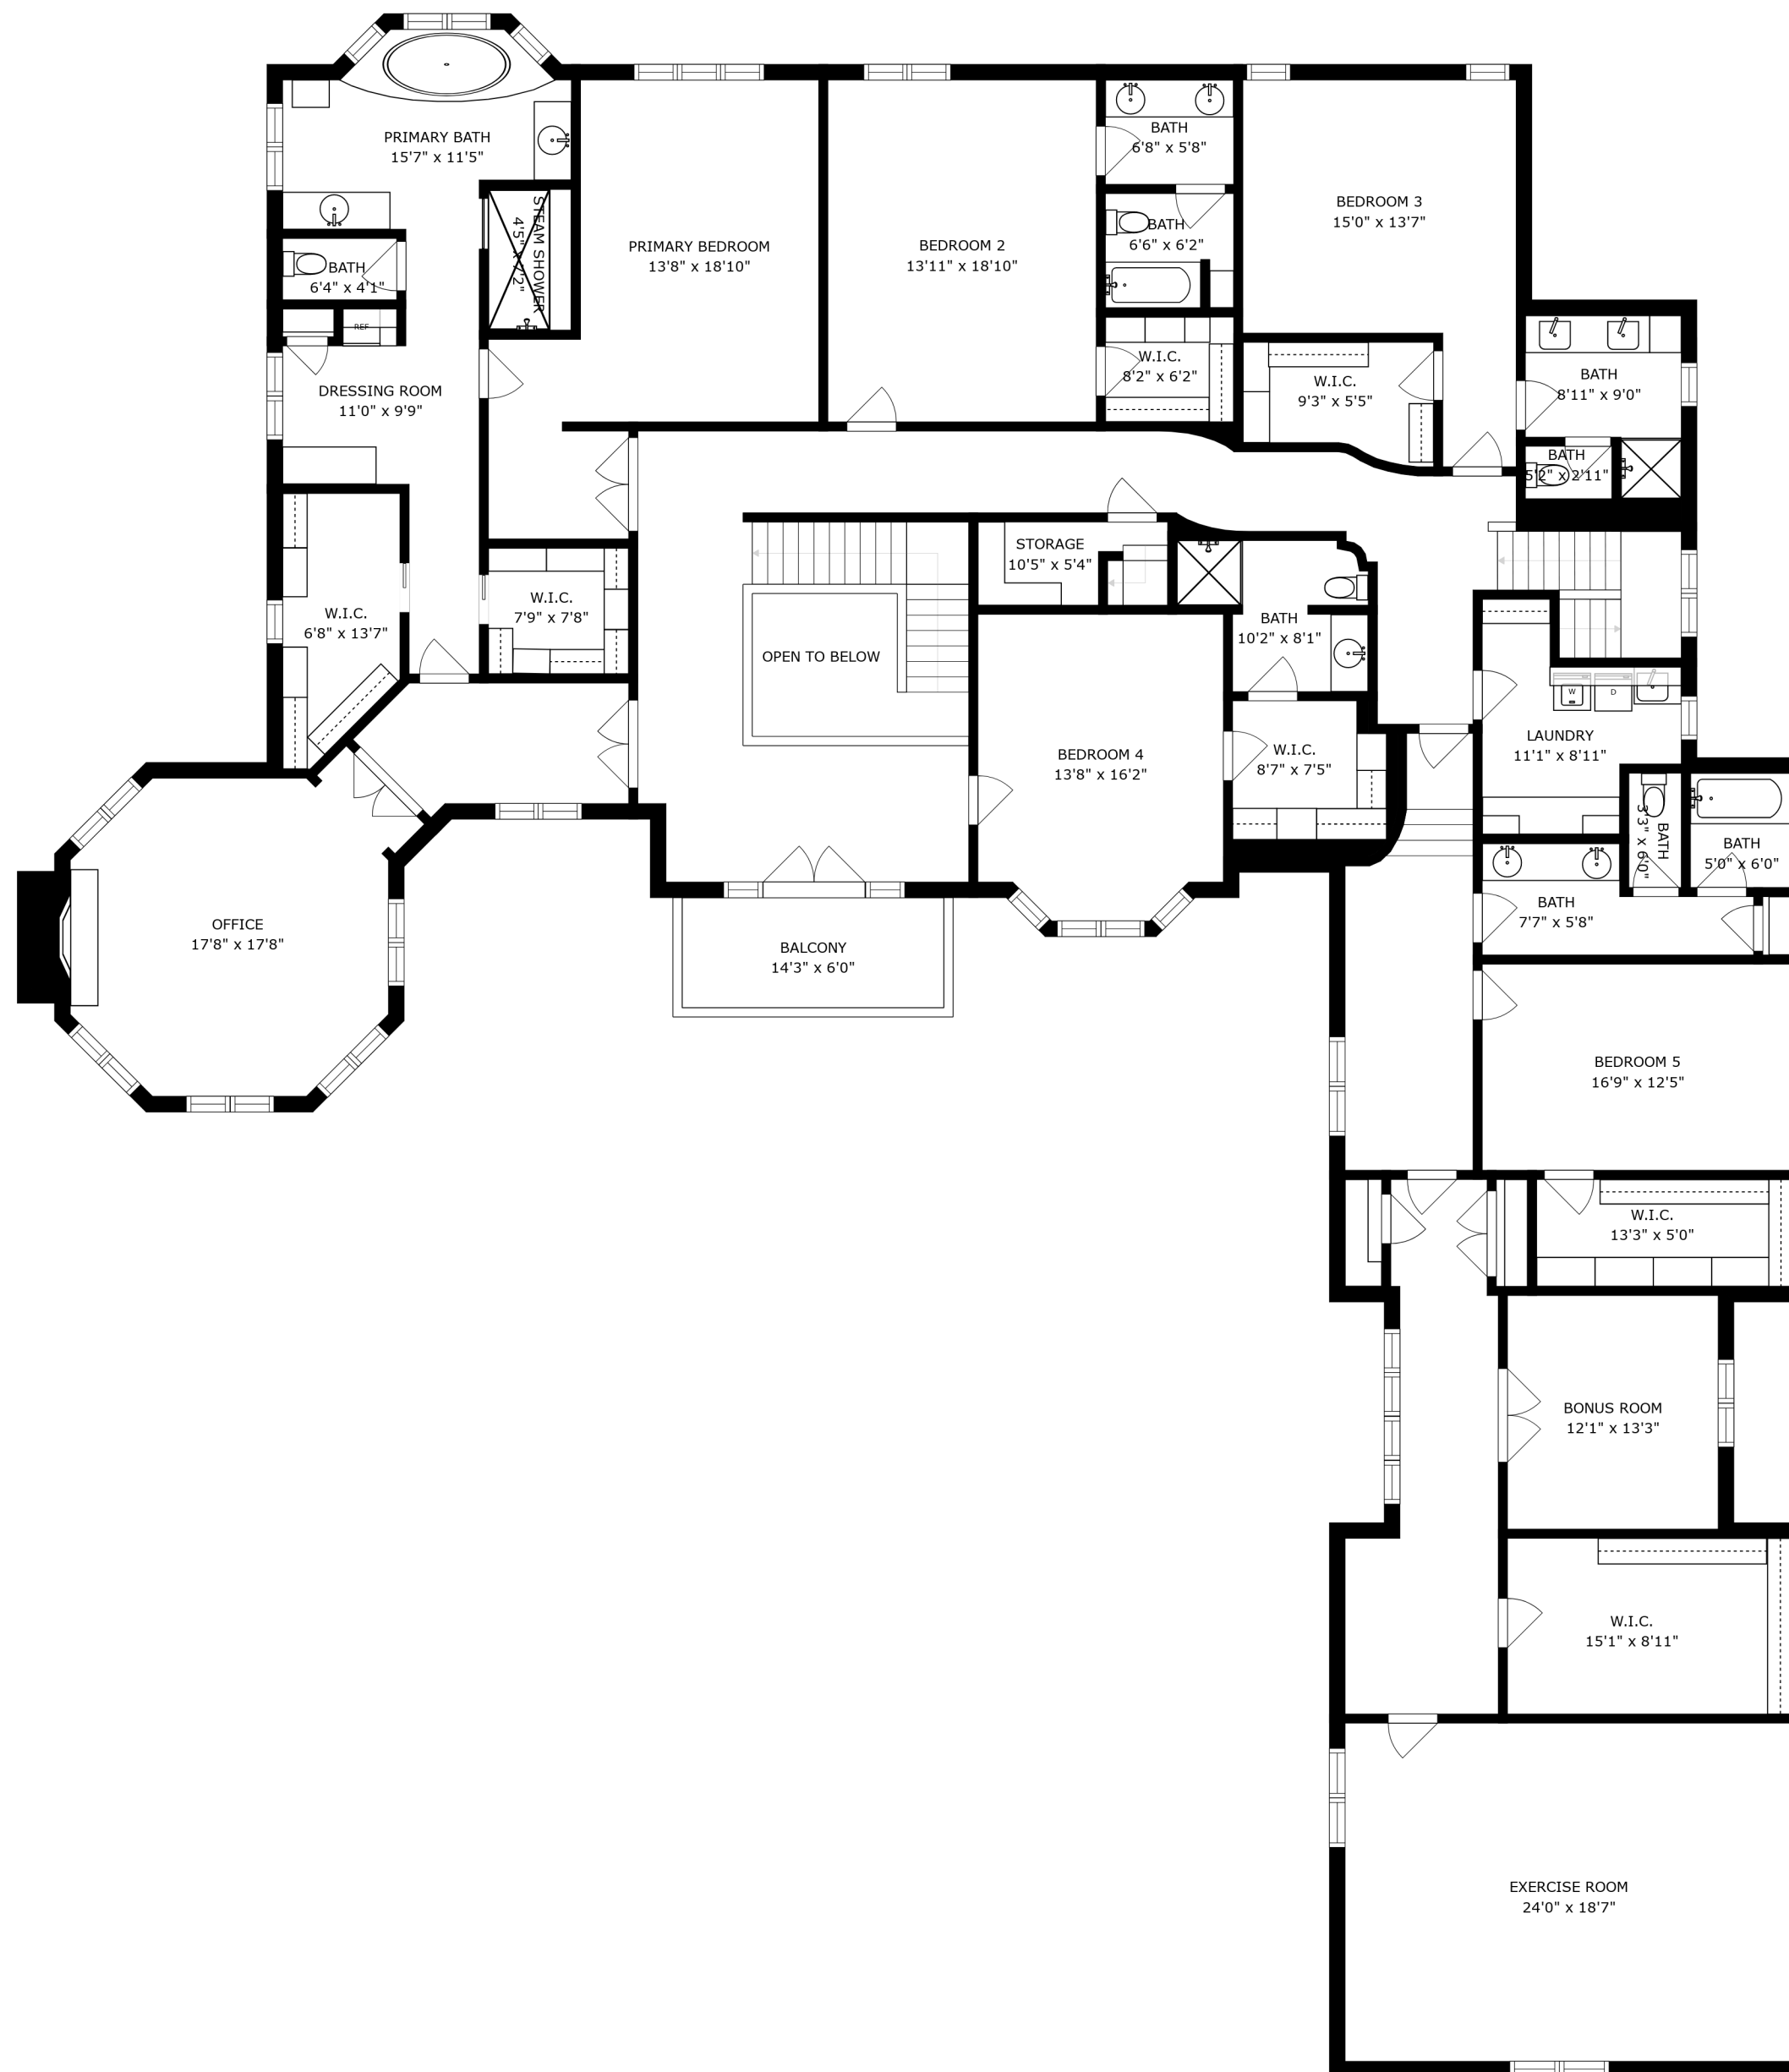

SIZES AND DIMENSIONS ARE APPROXIMATE, ACTUAL MAY VARY.

SIZES AND DIMENSIONS ARE APPROXIMATE, ACTUAL MAY VARY.

SIZES AND DIMENSIONS ARE APPROXIMATE, ACTUAL MAY VARY.

SIZES AND DIMENSIONS ARE APPROXIMATE, ACTUAL MAY VARY.

PORTE COCHERE
25'0" x 11'11"

SIZES AND DIMENSIONS ARE APPROXIMATE, ACTUAL MAY VARY.

SIZES AND DIMENSIONS ARE APPROXIMATE, ACTUAL MAY VARY.