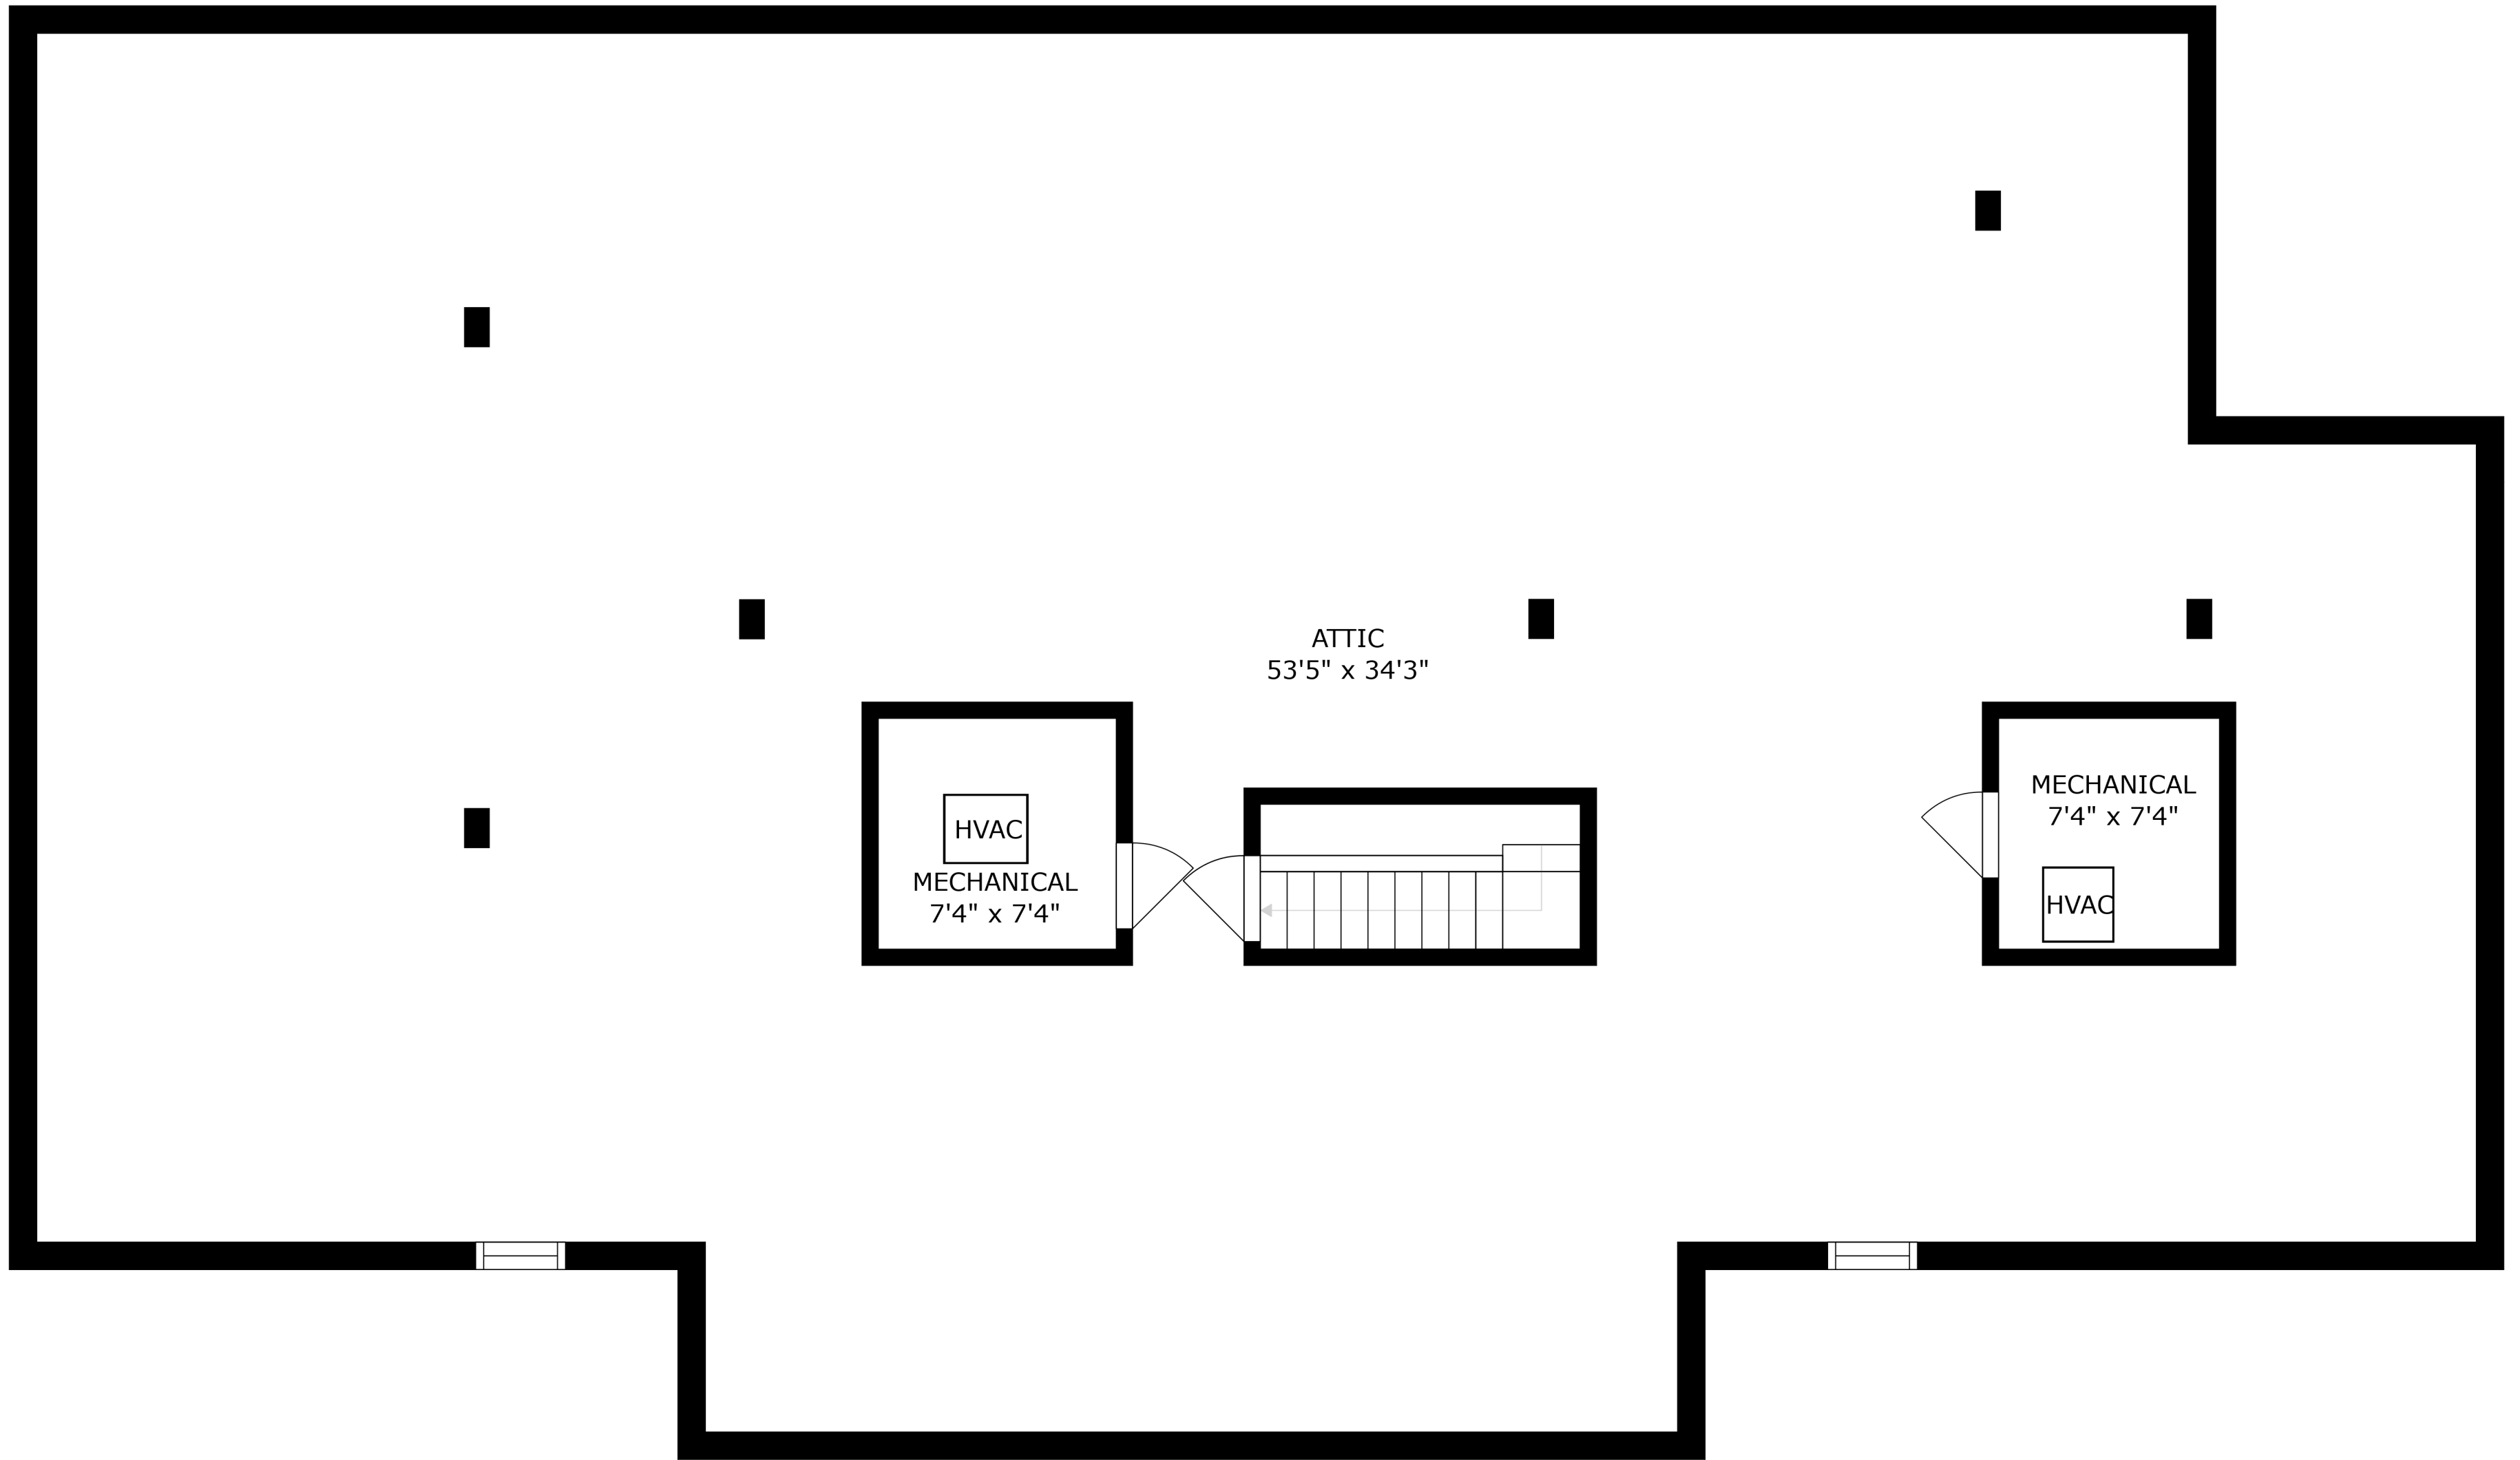

SIZES AND DIMENSIONS ARE APPROXIMATE, ACTUAL MAY VARY.

SIZES AND DIMENSIONS ARE APPROXIMATE, ACTUAL MAY VARY.

SIZES AND DIMENSIONS ARE APPROXIMATE, ACTUAL MAY VARY.

SIZES AND DIMENSIONS ARE APPROXIMATE, ACTUAL MAY VARY.

PORTE COCHERE
25'0" x 11'11"

SIZES AND DIMENSIONS ARE APPROXIMATE, ACTUAL MAY VARY.

SIZES AND DIMENSIONS ARE APPROXIMATE, ACTUAL MAY VARY.