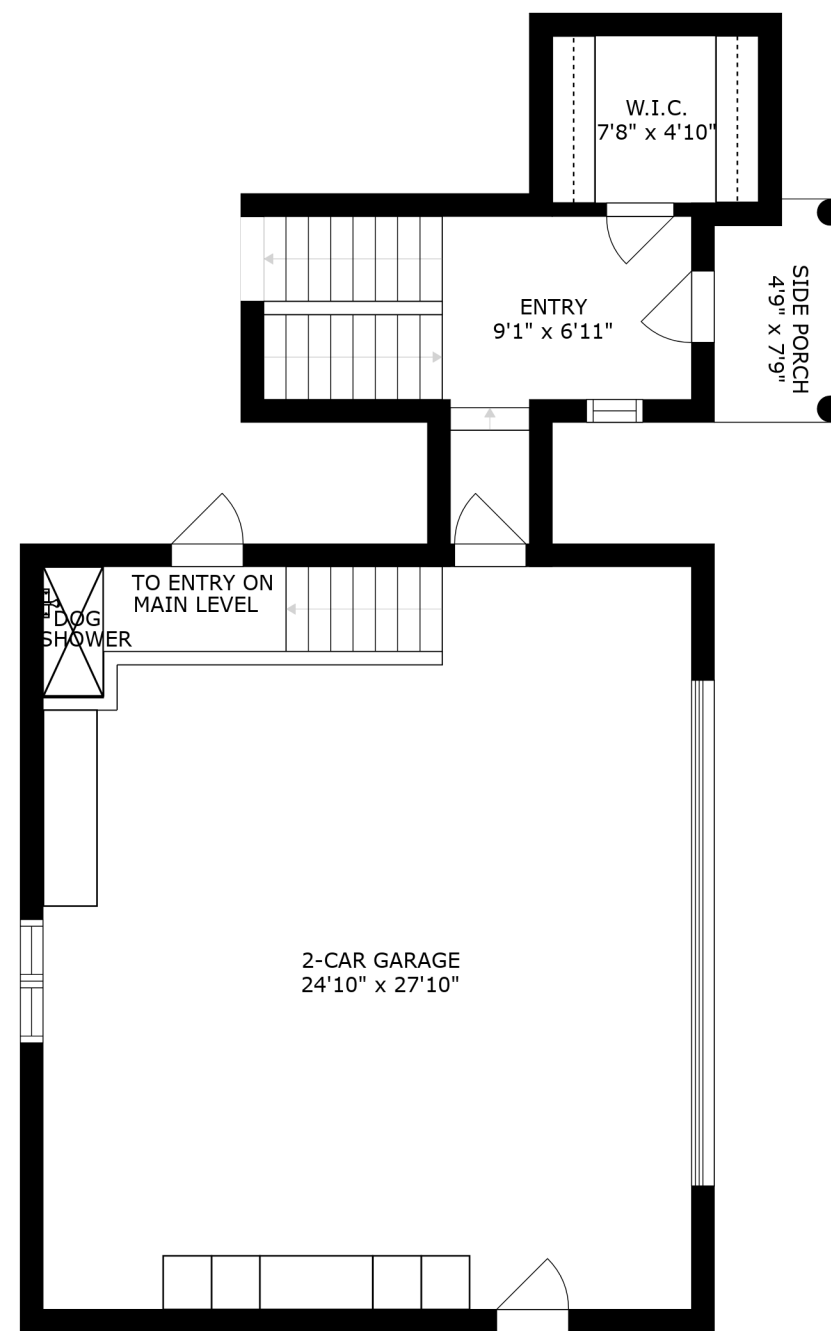

SIZES AND DIMENSIONS ARE APPROXIMATE, ACTUAL MAY VARY.

SIZES AND DIMENSIONS ARE APPROXIMATE, ACTUAL MAY VARY.

SIZES AND DIMENSIONS ARE APPROXIMATE, ACTUAL MAY VARY.

SIZES AND DIMENSIONS ARE APPROXIMATE, ACTUAL MAY VARY.

PORTE COCHERE
25'0" x 11'11"

SIZES AND DIMENSIONS ARE APPROXIMATE, ACTUAL MAY VARY.

SIZES AND DIMENSIONS ARE APPROXIMATE, ACTUAL MAY VARY.