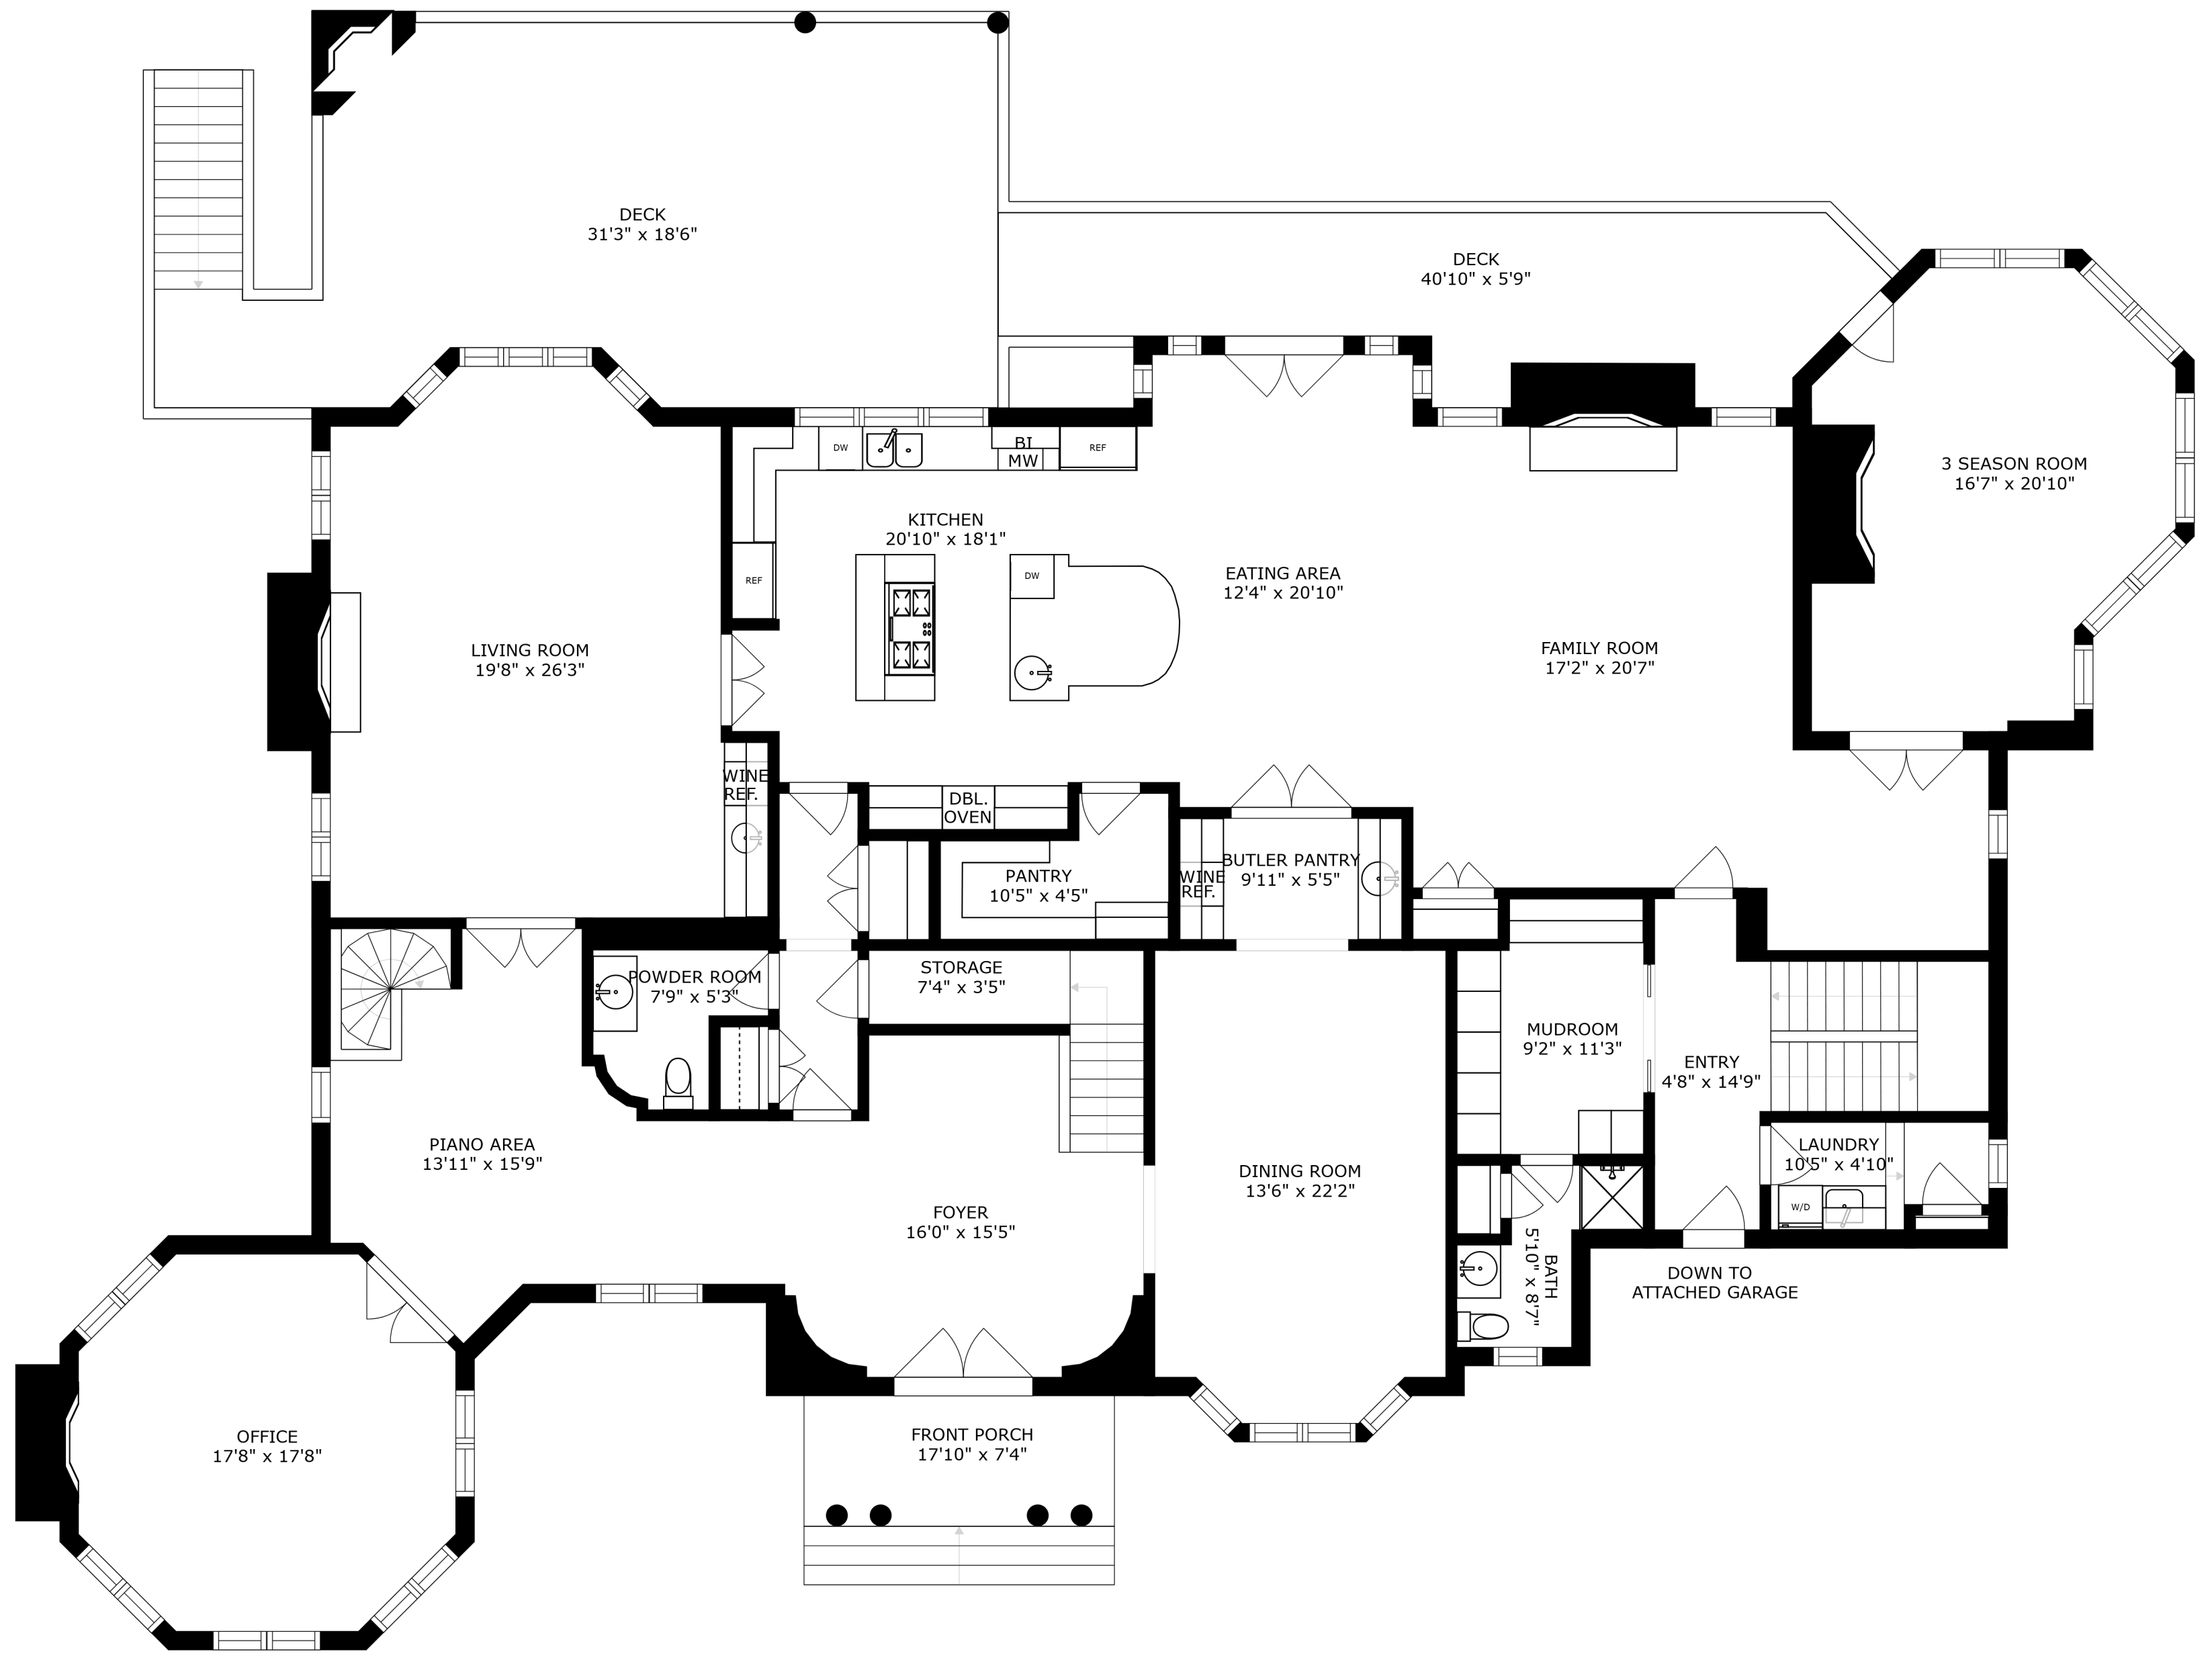

SIZES AND DIMENSIONS ARE APPROXIMATE, ACTUAL MAY VARY.

SIZES AND DIMENSIONS ARE APPROXIMATE, ACTUAL MAY VARY.

SIZES AND DIMENSIONS ARE APPROXIMATE, ACTUAL MAY VARY.

SIZES AND DIMENSIONS ARE APPROXIMATE, ACTUAL MAY VARY.

PORTE COCHERE
25'0" x 11'11"

SIZES AND DIMENSIONS ARE APPROXIMATE, ACTUAL MAY VARY.

SIZES AND DIMENSIONS ARE APPROXIMATE, ACTUAL MAY VARY.