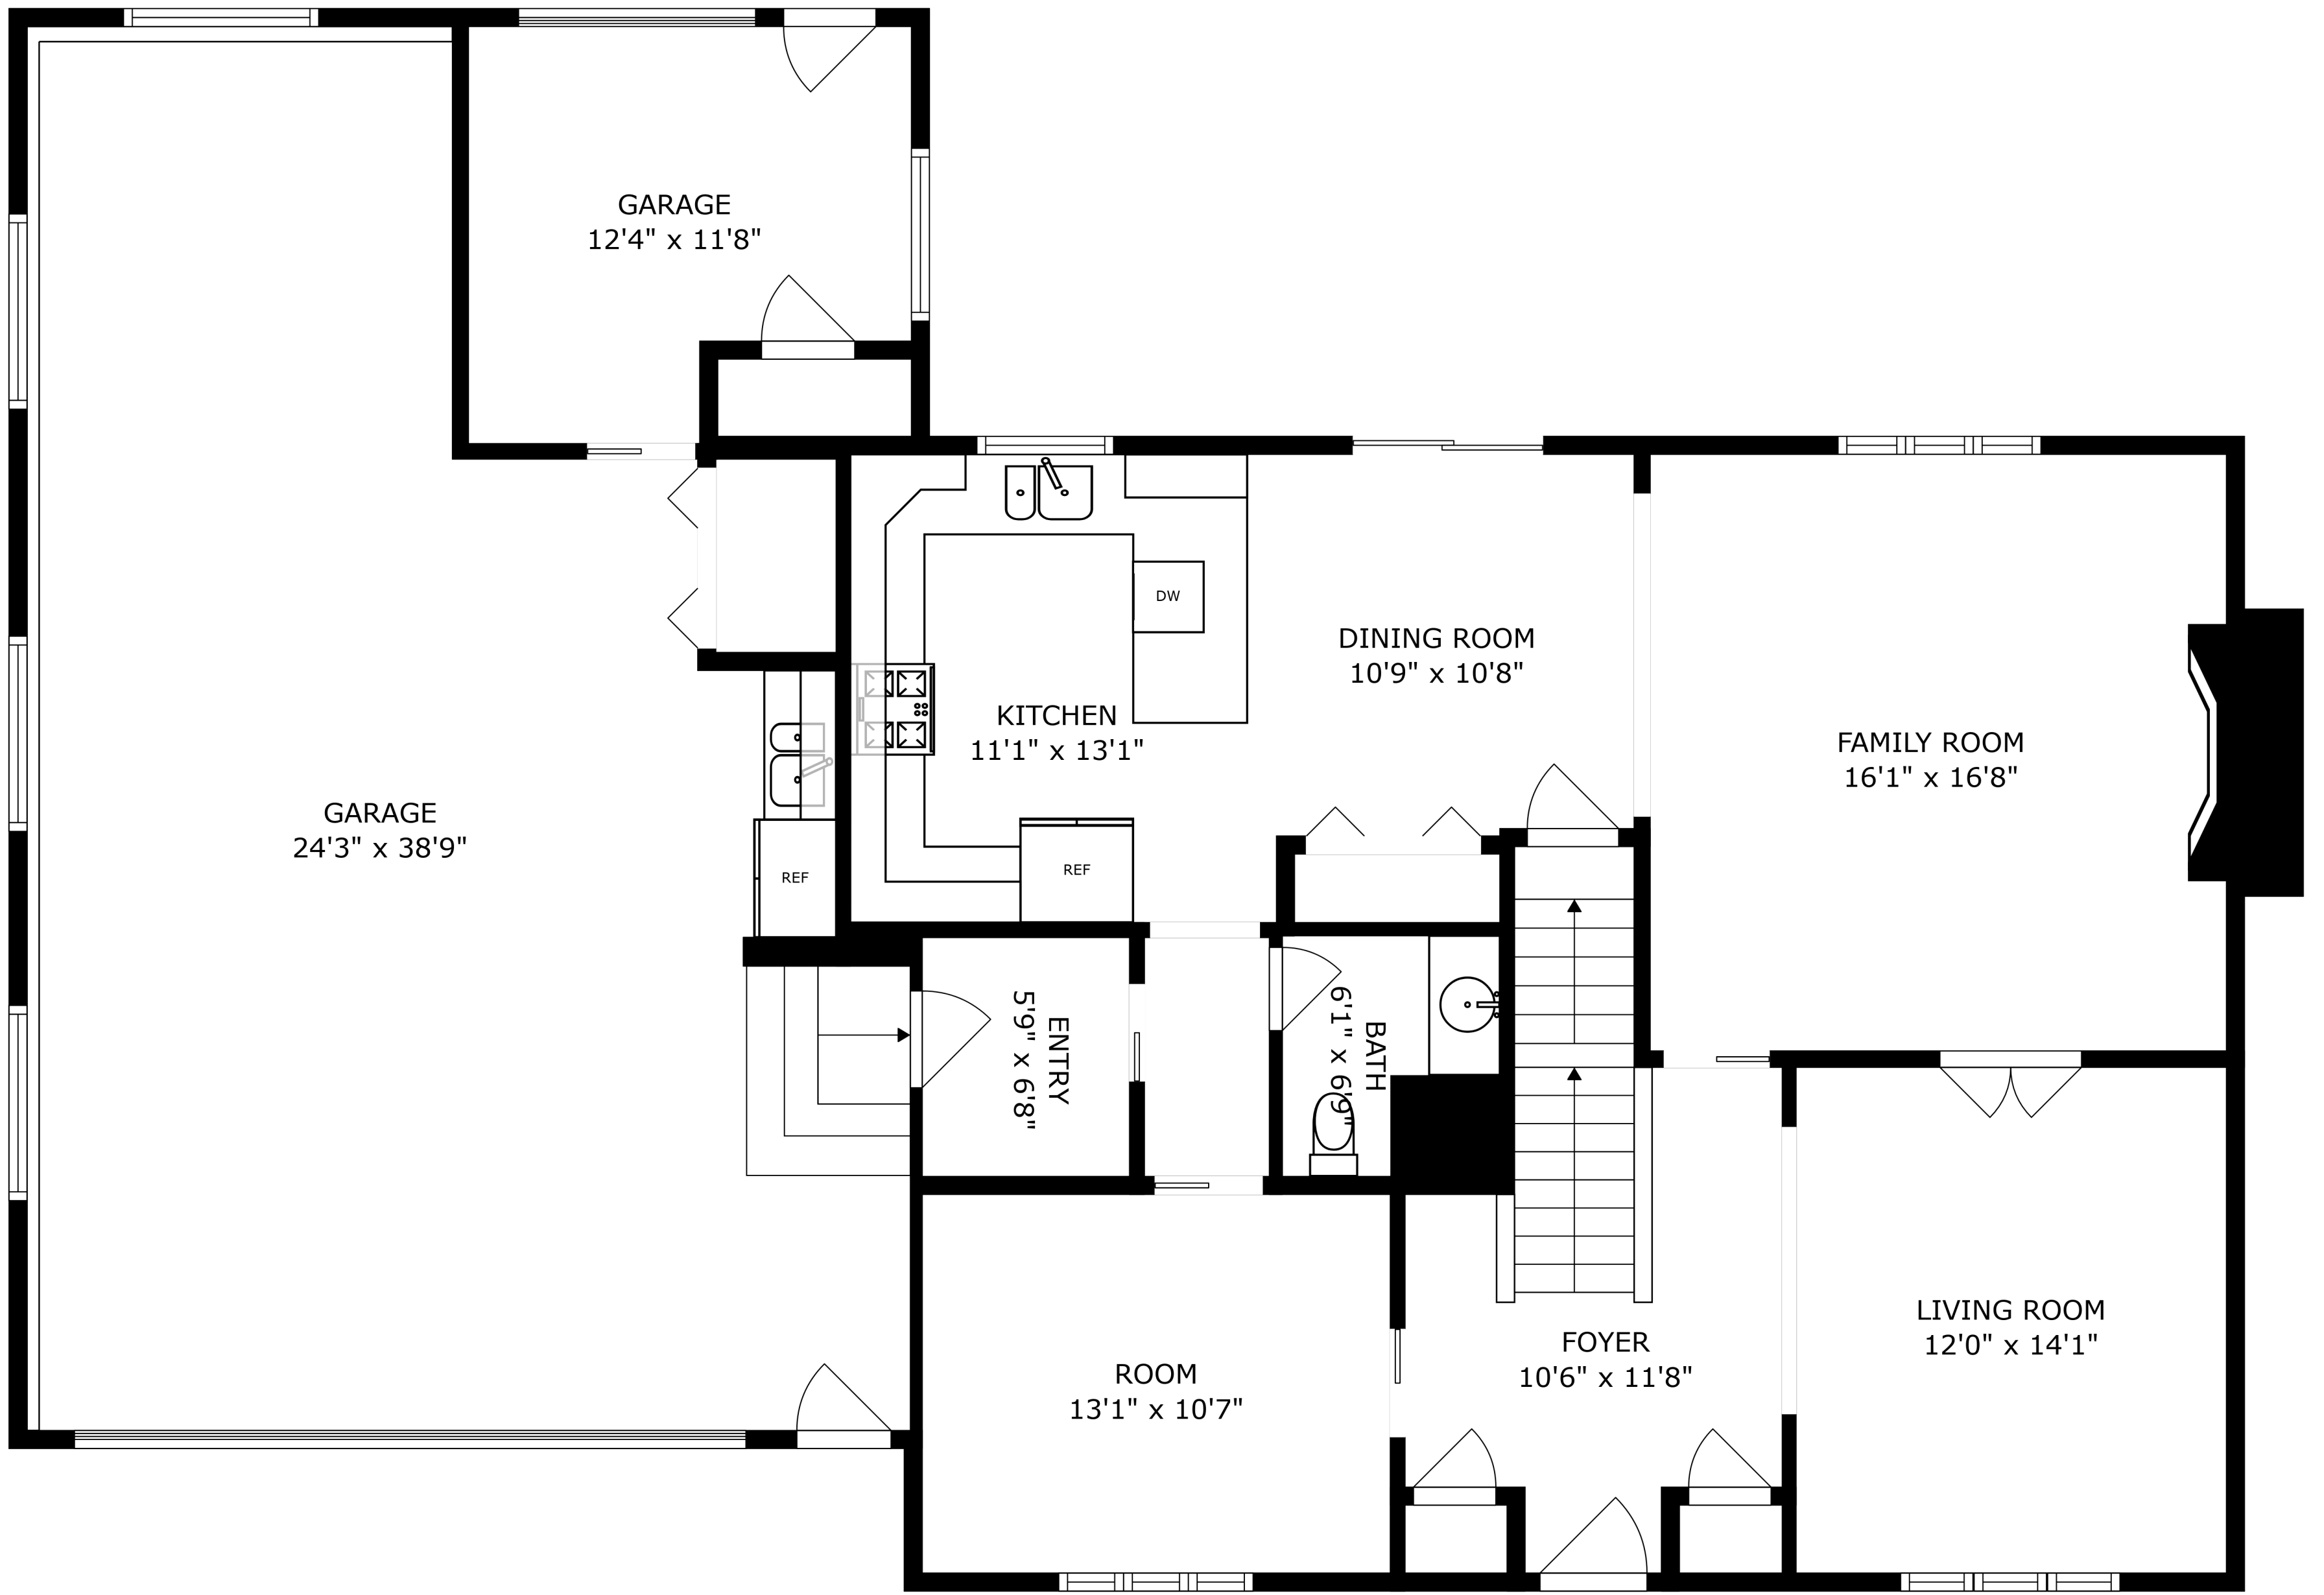

SIZES AND DIMENSIONS ARE APPROXIMATE, ACTUAL MAY VARY.

SIZES AND DIMENSIONS ARE APPROXIMATE, ACTUAL MAY VARY.

SIZES AND DIMENSIONS ARE APPROXIMATE, ACTUAL MAY VARY.

STORAGE
7'7" x 17'6"

BATH
4'10" x 7'4"

LAUNDRY
7'9" x 9'4"

ELECTRICAL ROOM
15'9" x 13'4"

RECREATION ROOM
19'2" x 30'2"

SIZES AND DIMENSIONS ARE APPROXIMATE, ACTUAL MAY VARY.