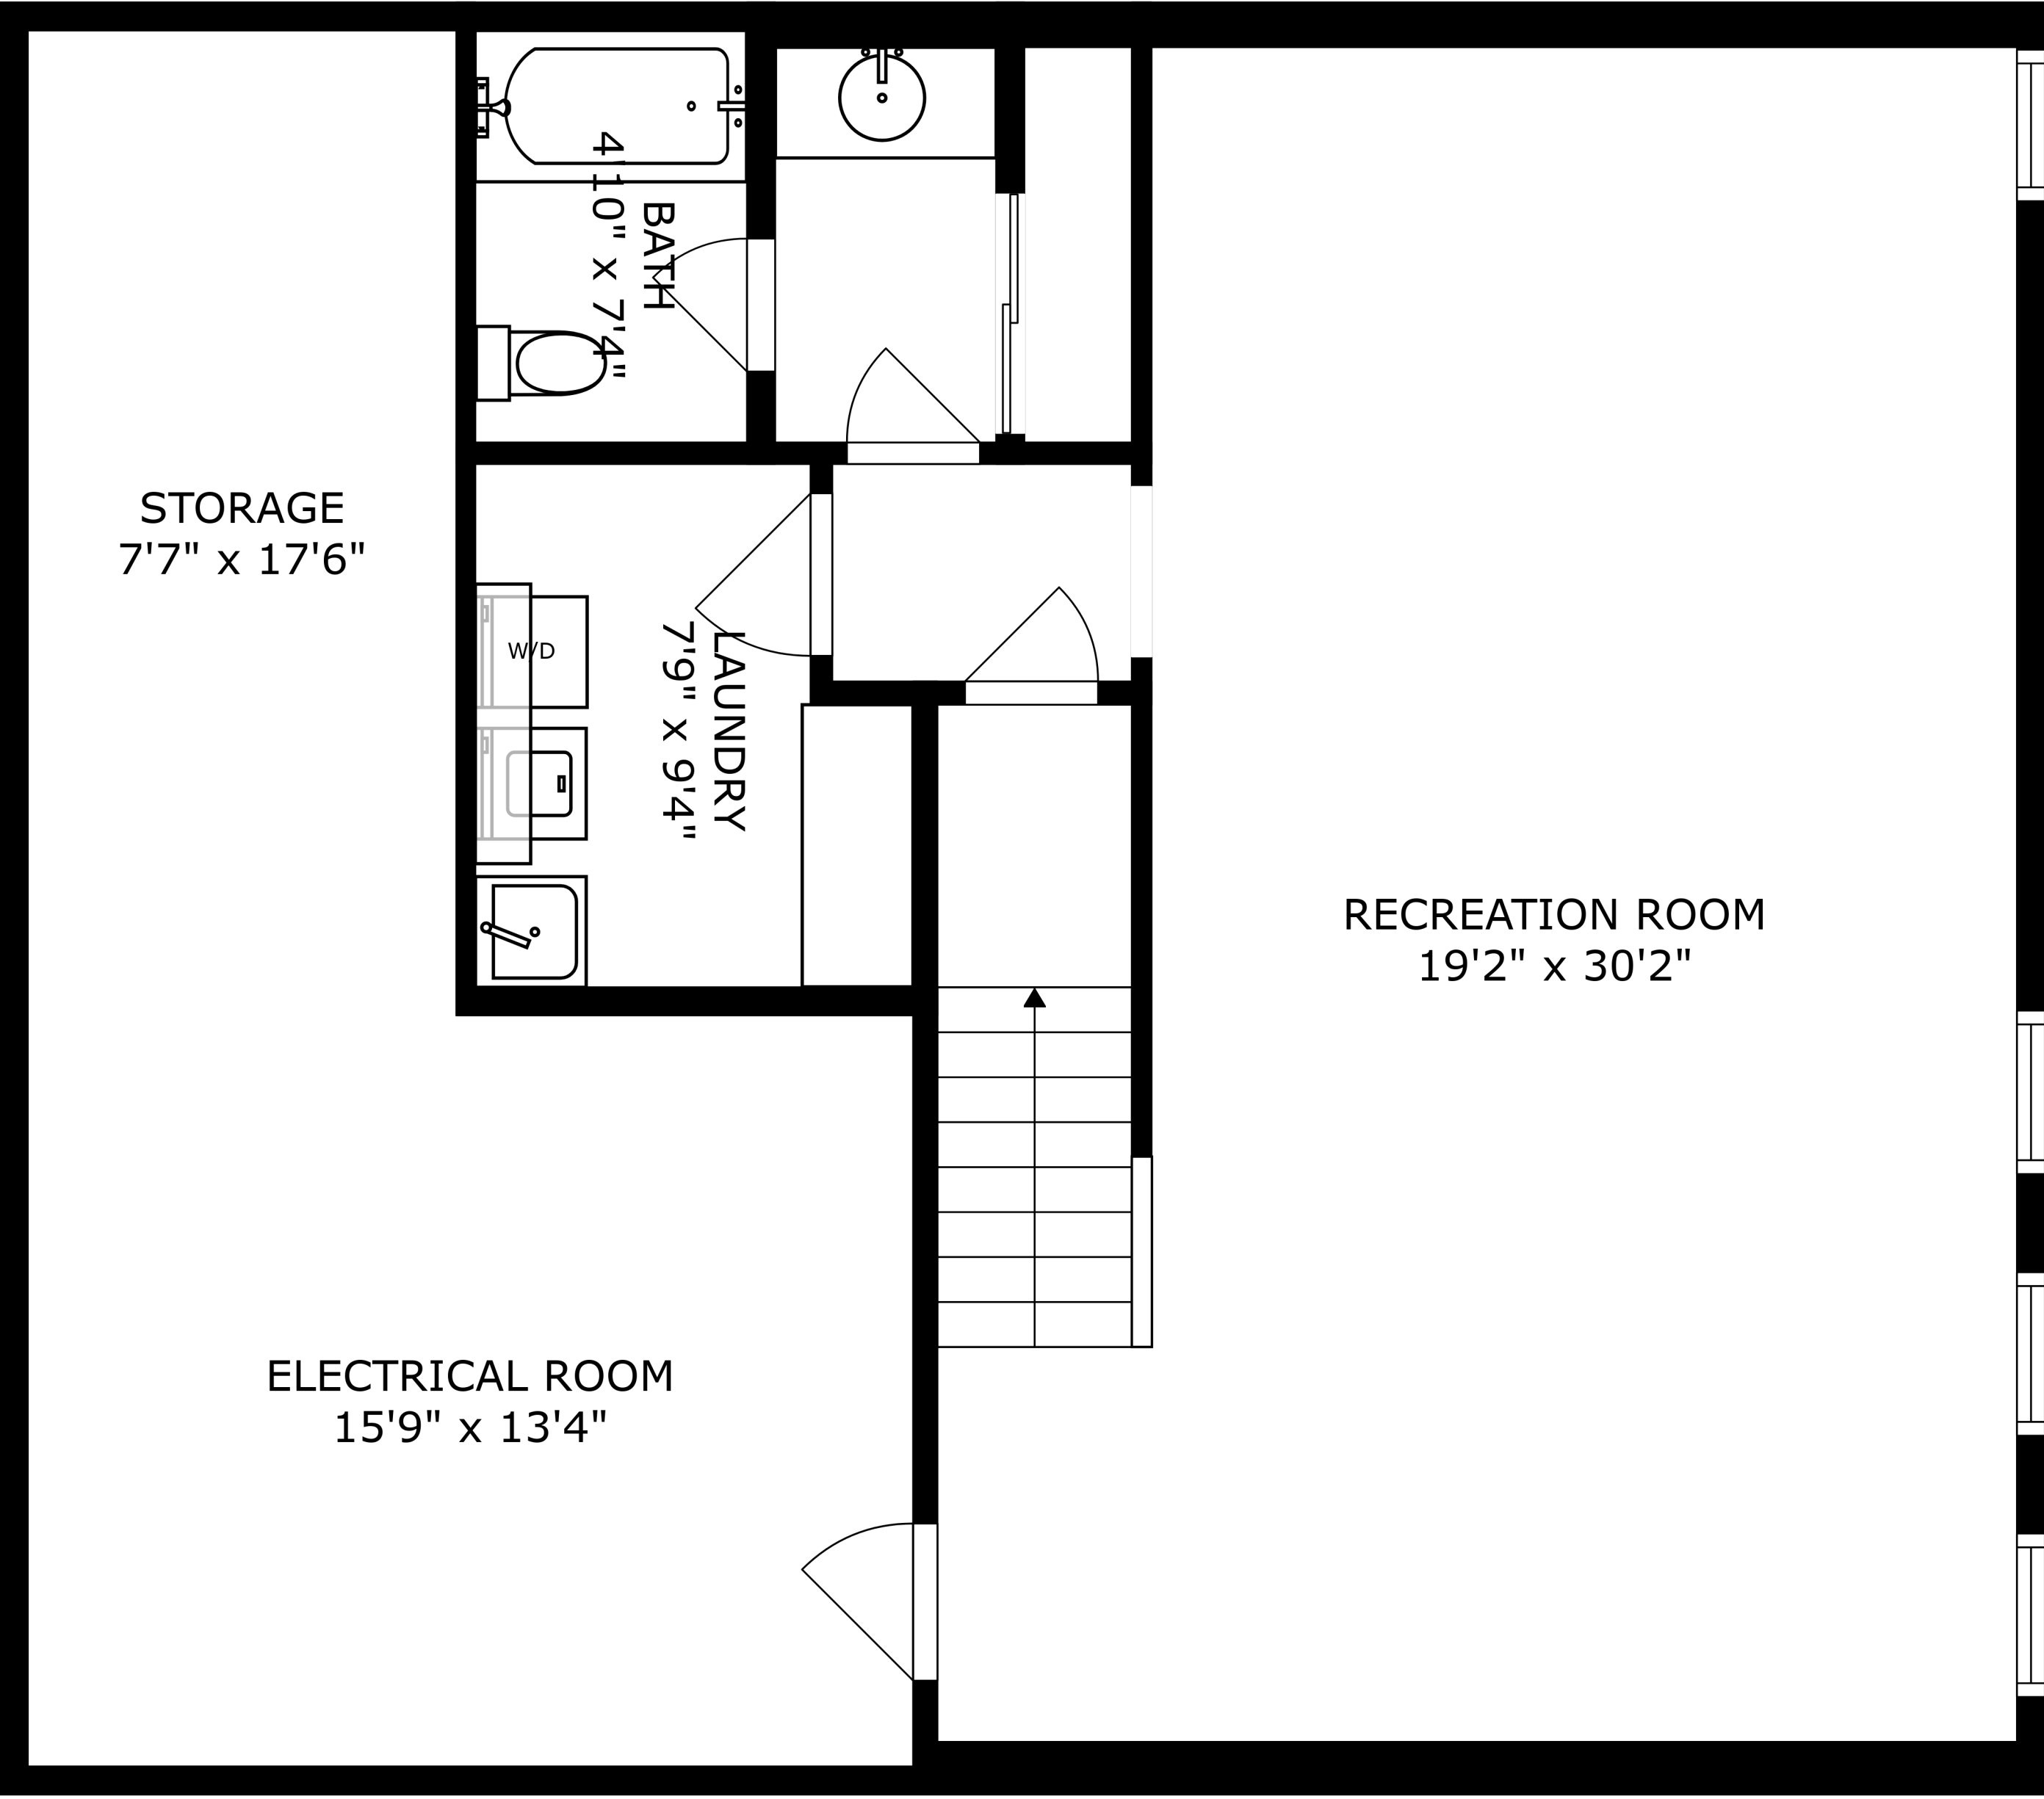

SIZES AND DIMENSIONS ARE APPROXIMATE, ACTUAL MAY VARY.

SIZES AND DIMENSIONS ARE APPROXIMATE, ACTUAL MAY VARY.

SIZES AND DIMENSIONS ARE APPROXIMATE, ACTUAL MAY VARY.

STORAGE
7'7" x 17'6"

BATH
4'10" x 7'4"

LAUNDRY
7'9" x 9'4"

ELECTRICAL ROOM
15'9" x 13'4"

RECREATION ROOM
19'2" x 30'2"

SIZES AND DIMENSIONS ARE APPROXIMATE, ACTUAL MAY VARY.