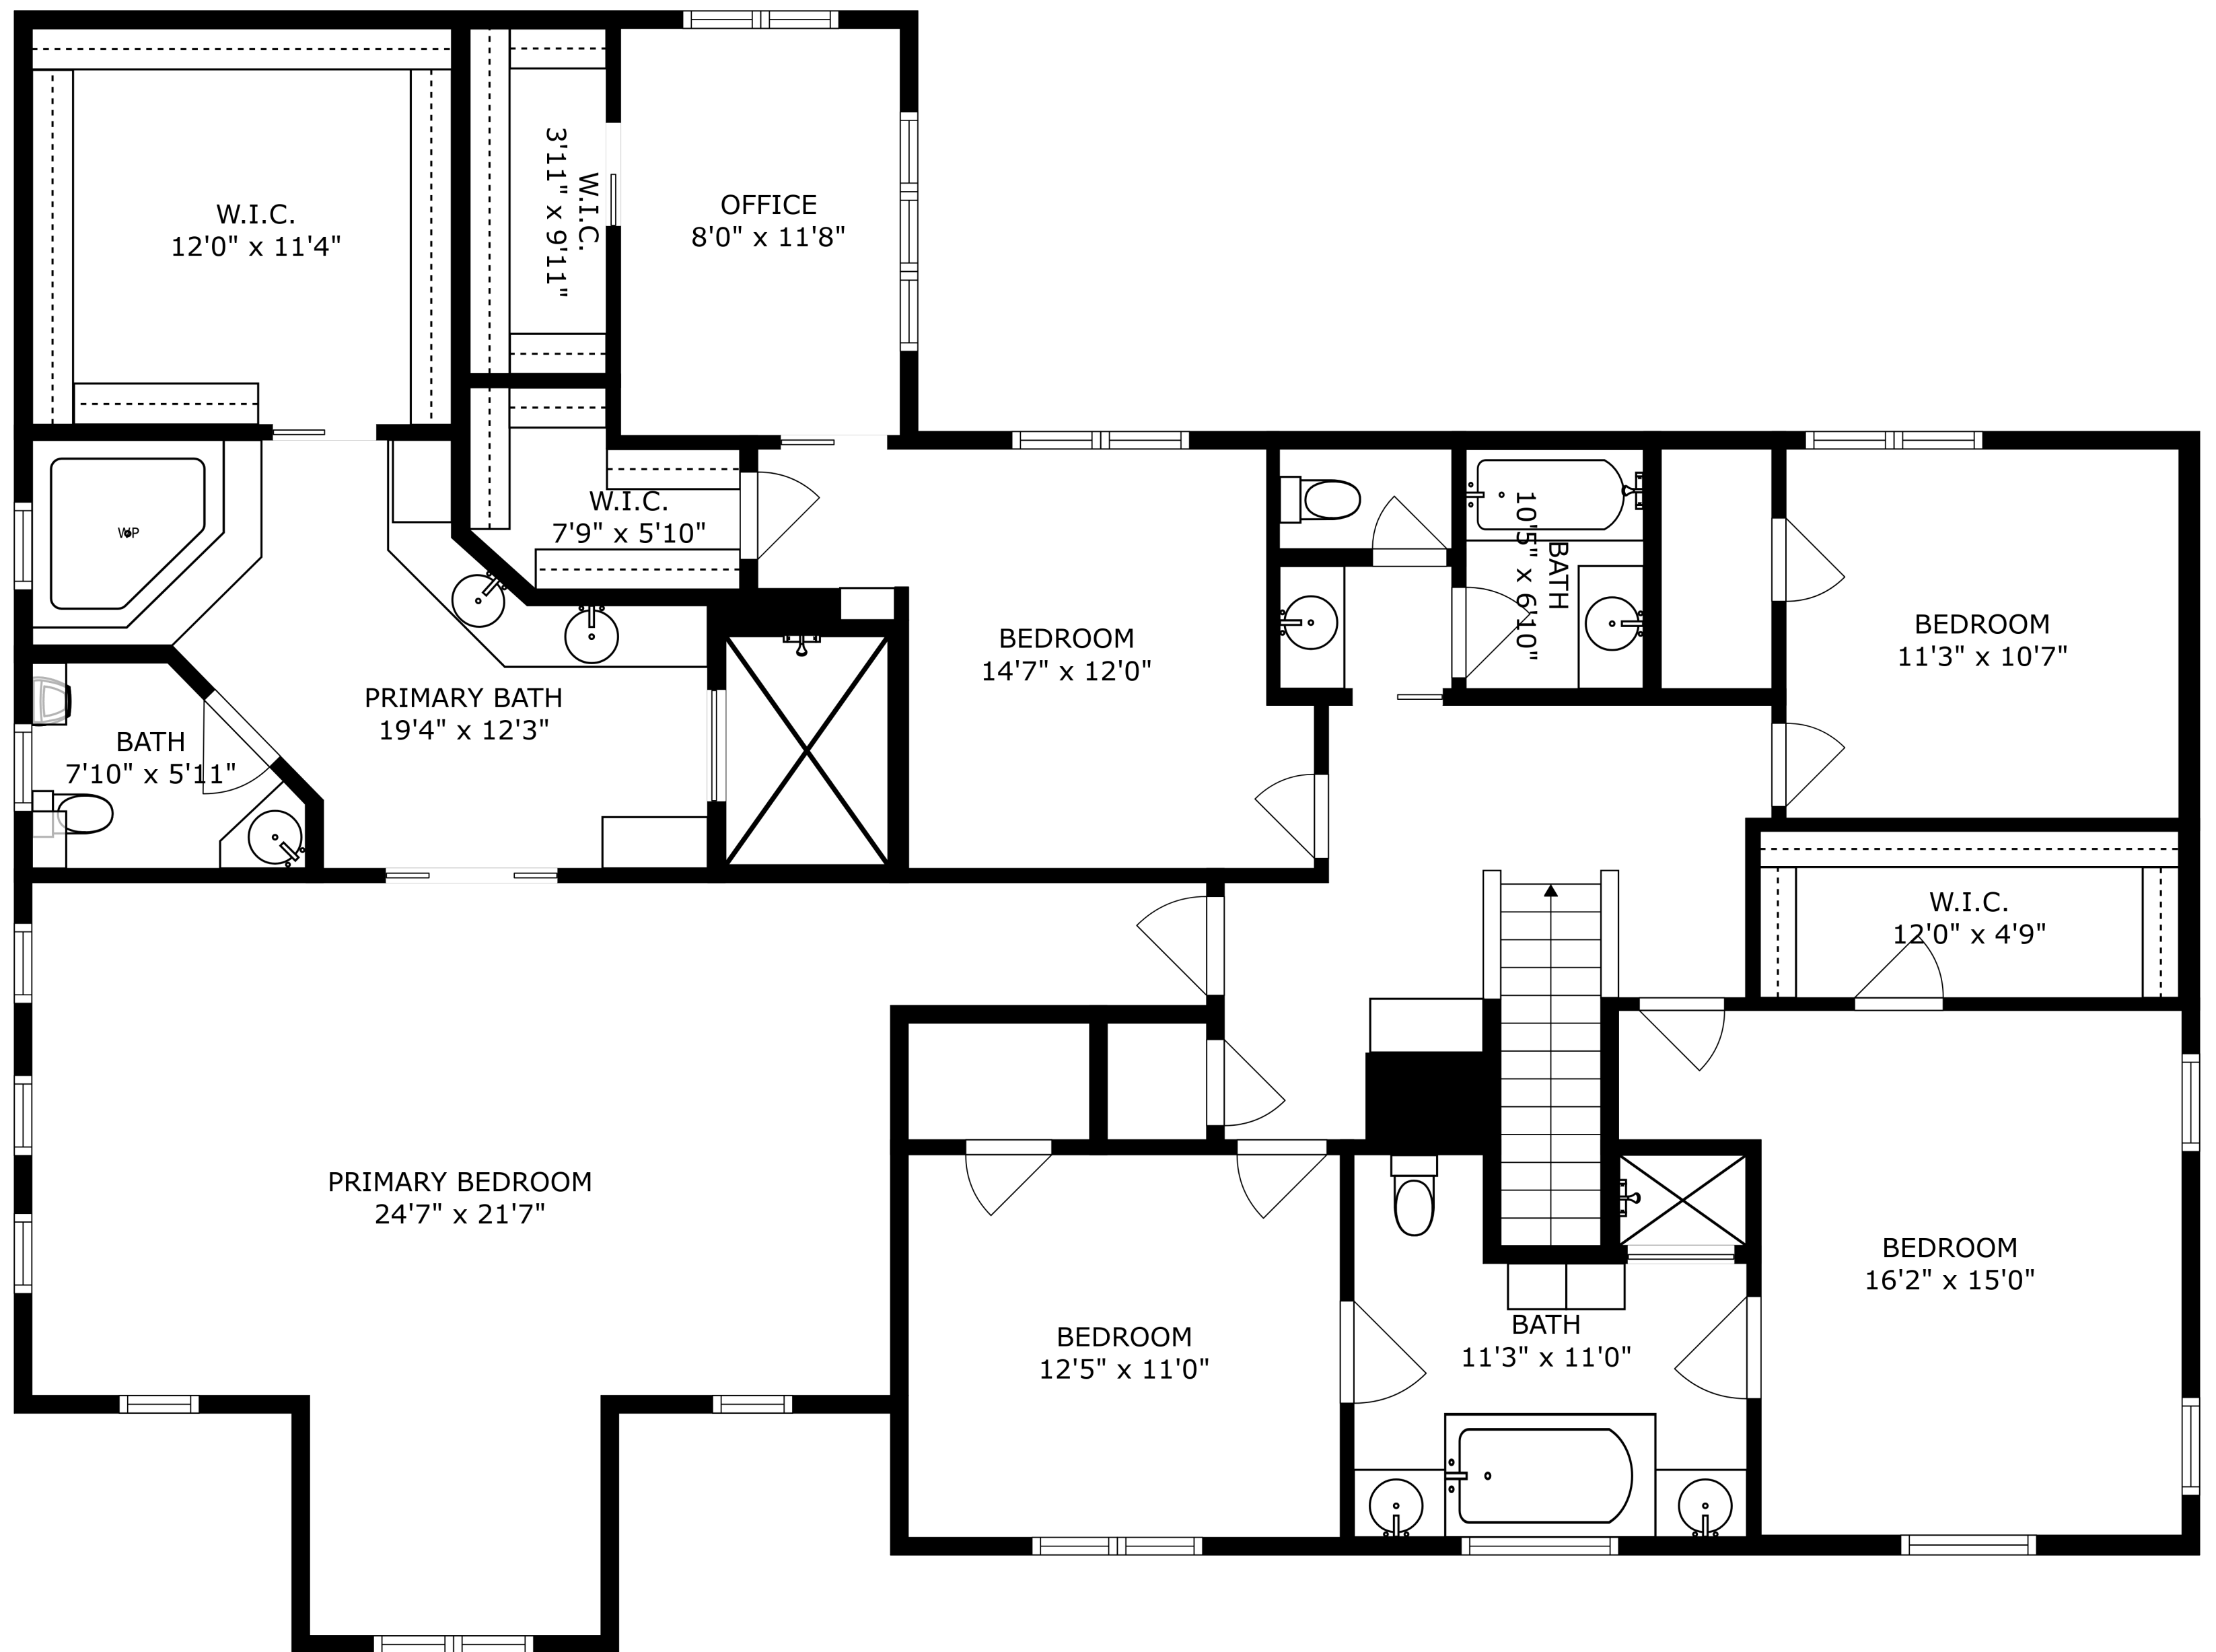

SIZES AND DIMENSIONS ARE APPROXIMATE, ACTUAL MAY VARY.

SIZES AND DIMENSIONS ARE APPROXIMATE, ACTUAL MAY VARY.

SIZES AND DIMENSIONS ARE APPROXIMATE, ACTUAL MAY VARY.

STORAGE
7'7" x 17'6"

BATH
4'10" x 7'4"

LAUNDRY
7'9" x 9'4"

ELECTRICAL ROOM
15'9" x 13'4"

RECREATION ROOM
19'2" x 30'2"

SIZES AND DIMENSIONS ARE APPROXIMATE, ACTUAL MAY VARY.