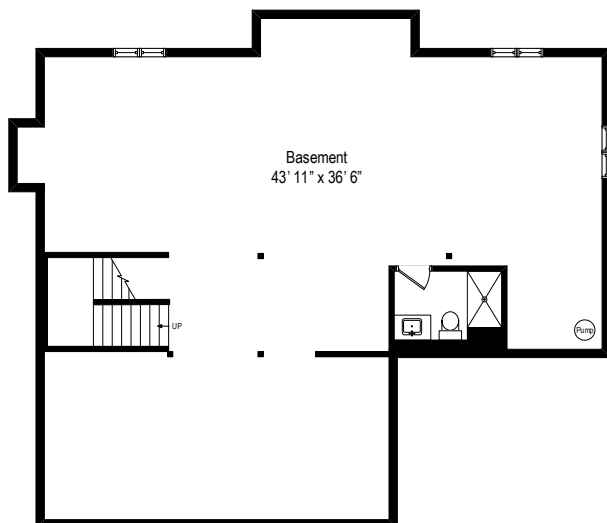

22672 Joshua Drive - Frankfort, IL 60423

First Level

All dimensions are approximate. This plan is for marketing purposes only.

22672 Joshua Drive - Frankfort, IL 60423

Second Level

All dimensions are approximate. This plan is for marketing purposes only.

22672 Joshua Drive - Frankfort, IL 60423

Lower Level

All dimensions are approximate. This plan is for marketing purposes only.

First Level

Lower Level

Second Level

22672 Joshua Drive - Frankfort, IL 60423