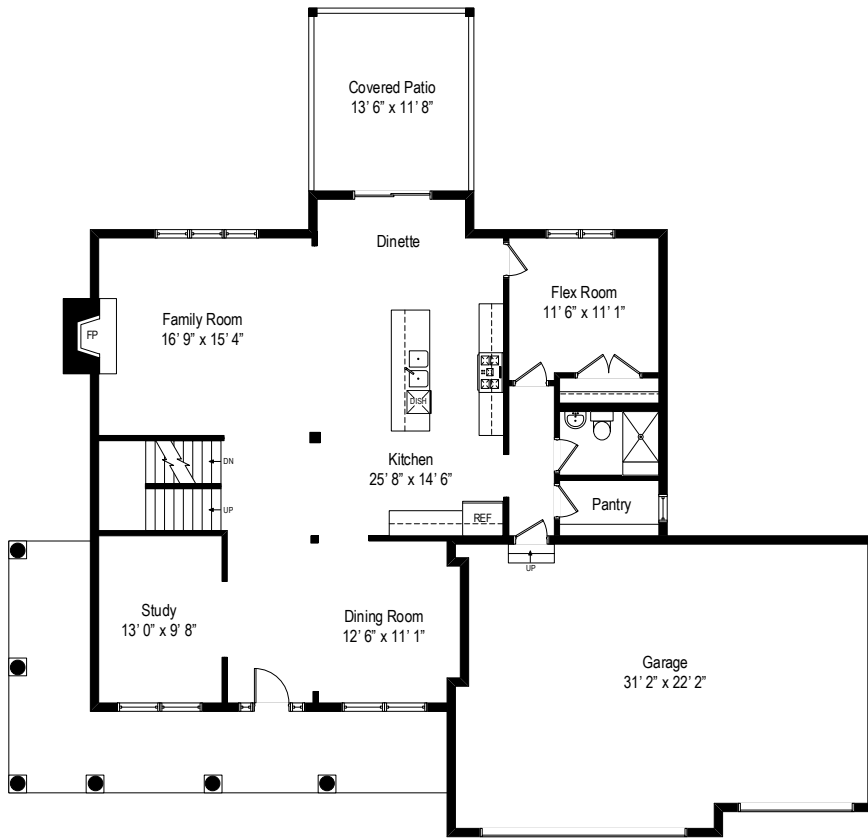

22672 Joshua Drive - Frankfort, IL 60423

First Level

All dimensions are approximate. This plan is for marketing purposes only.

22672 Joshua Drive - Frankfort, IL 60423

Second Level

All dimensions are approximate. This plan is for marketing purposes only.

22672 Joshua Drive - Frankfort, IL 60423

Lower Level

All dimensions are approximate. This plan is for marketing purposes only.

First Level

Lower Level

Second Level

22672 Joshua Drive - Frankfort, IL 60423