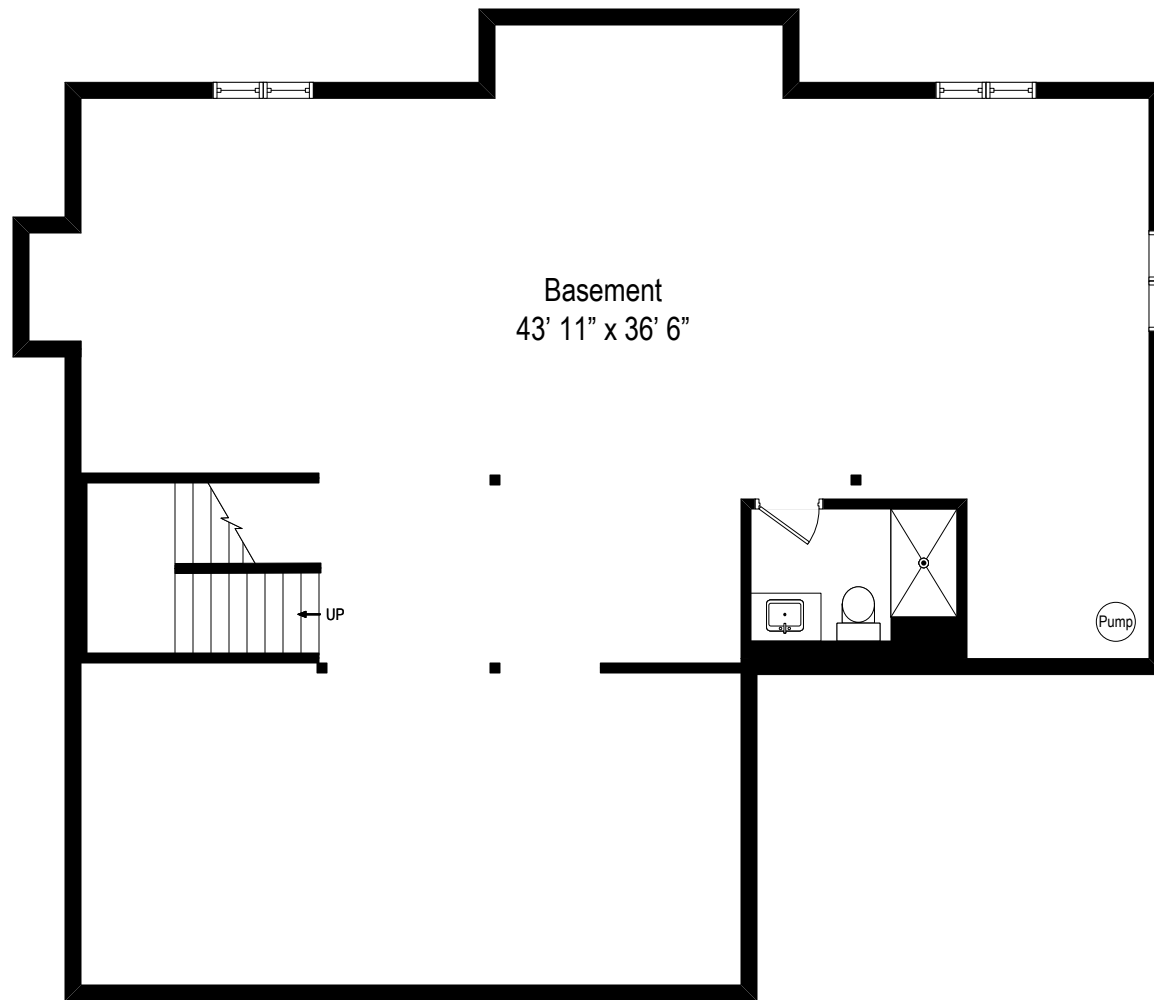

22672 Joshua Drive - Frankfort, IL 60423

First Level

All dimensions are approximate. This plan is for marketing purposes only.

22672 Joshua Drive - Frankfort, IL 60423

Second Level

All dimensions are approximate. This plan is for marketing purposes only.

22672 Joshua Drive - Frankfort, IL 60423

Lower Level

All dimensions are approximate. This plan is for marketing purposes only.

First Level

Lower Level

Second Level

22672 Joshua Drive - Frankfort, IL 60423