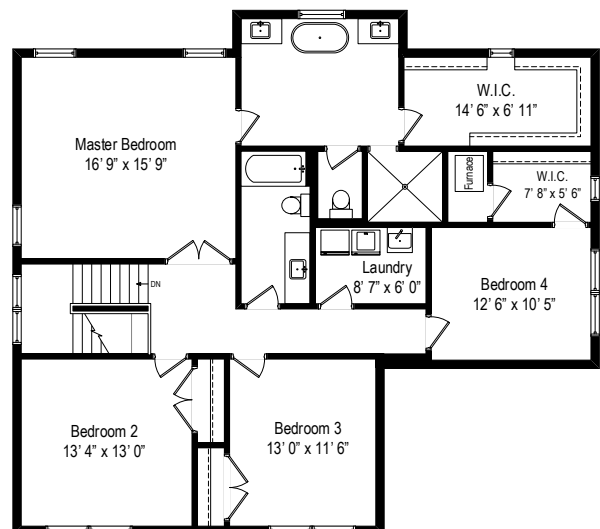

22672 Joshua Drive - Frankfort, IL 60423

First Level

All dimensions are approximate. This plan is for marketing purposes only.

22672 Joshua Drive - Frankfort, IL 60423

Second Level

All dimensions are approximate. This plan is for marketing purposes only.

22672 Joshua Drive - Frankfort, IL 60423

Lower Level

All dimensions are approximate. This plan is for marketing purposes only.

First Level

Lower Level

Second Level

22672 Joshua Drive - Frankfort, IL 60423