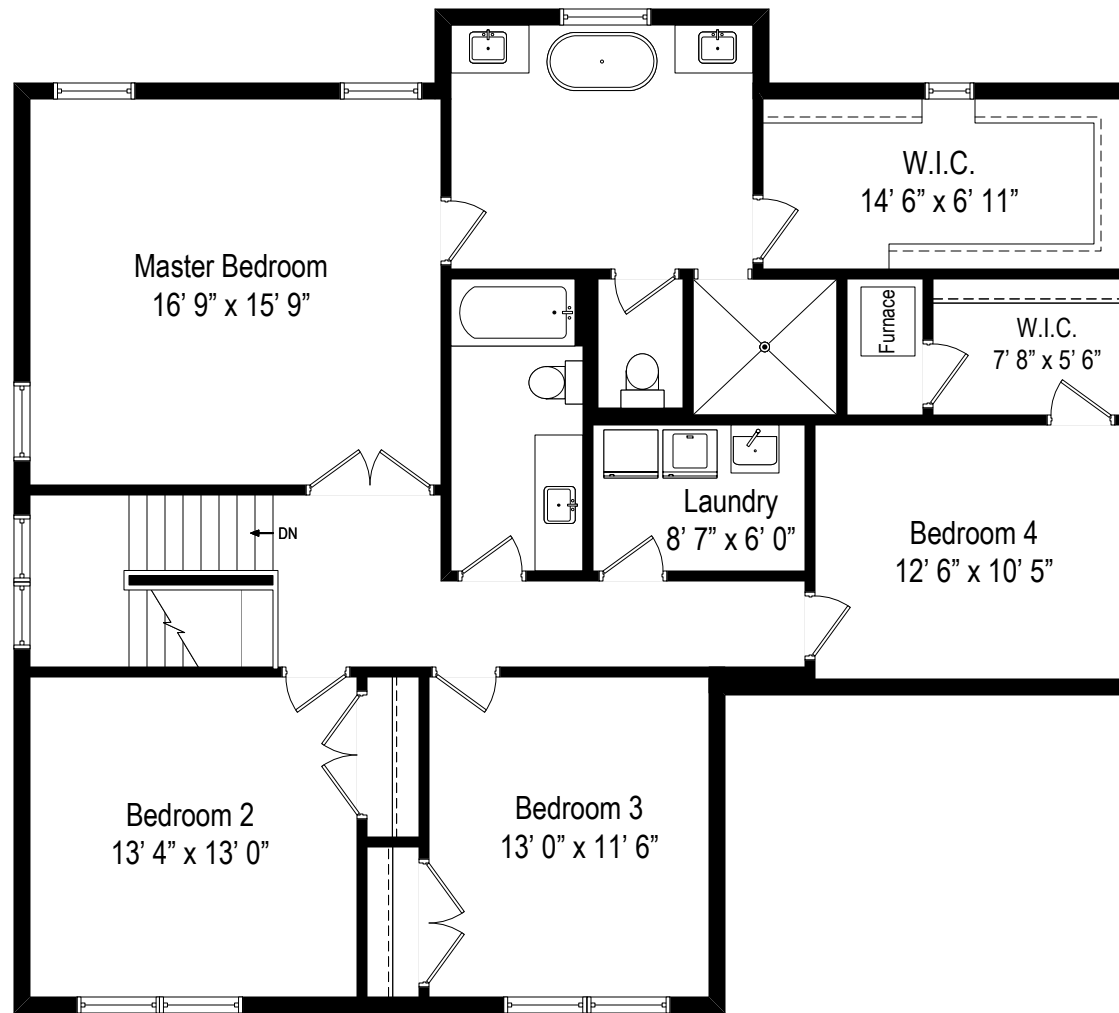

22672 Joshua Drive - Frankfort, IL 60423

First Level

All dimensions are approximate. This plan is for marketing purposes only.

22672 Joshua Drive - Frankfort, IL 60423

Second Level

All dimensions are approximate. This plan is for marketing purposes only.

22672 Joshua Drive - Frankfort, IL 60423

Lower Level

All dimensions are approximate. This plan is for marketing purposes only.

First Level

Lower Level

Second Level

22672 Joshua Drive - Frankfort, IL 60423