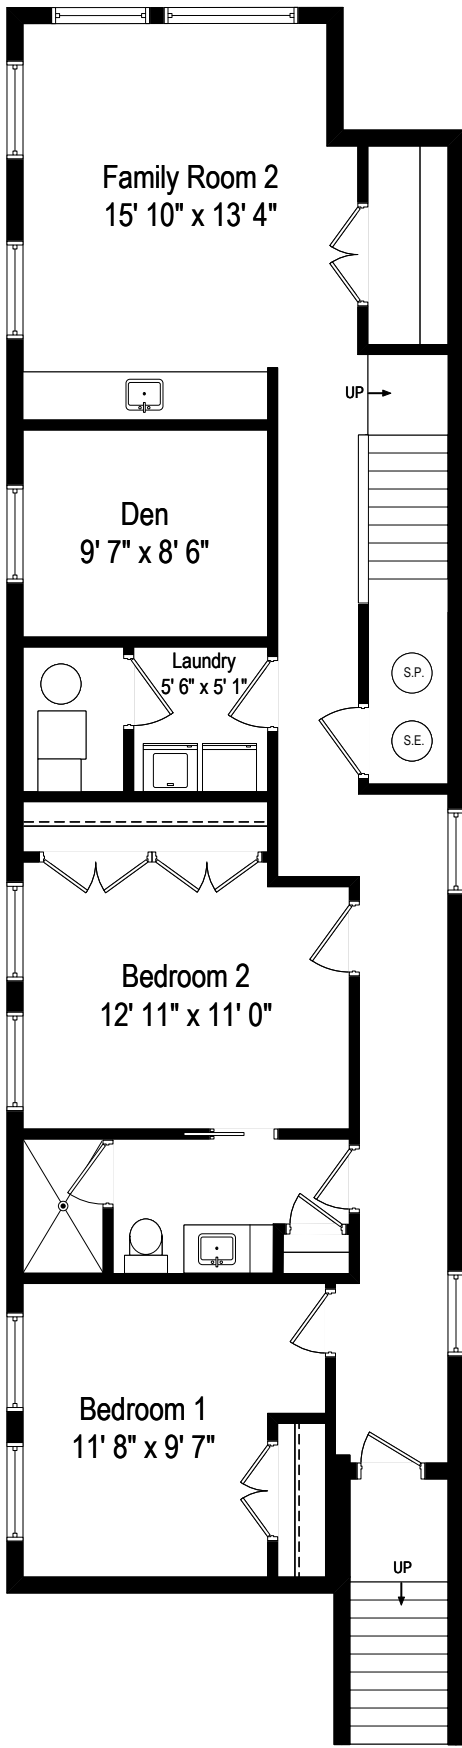

2723 W Melrose - Chicago, IL 60618

First Floor Plan

All dimensions are approximate. This plan is for marketing purposes only.

2723 W Melrose - Chicago, IL 60618
 Second Floor Plan

All dimensions are approximate. This plan is for marketing purposes only.

2723 W Melrose - Chicago, IL 60618

Basement Floor Plan

All dimensions are approximate. This plan is for marketing purposes only.

Basement Floor Plan

First Floor Plan

Second Floor Plan

Roof Plan

2723 W Melrose - Chicago, IL 60618