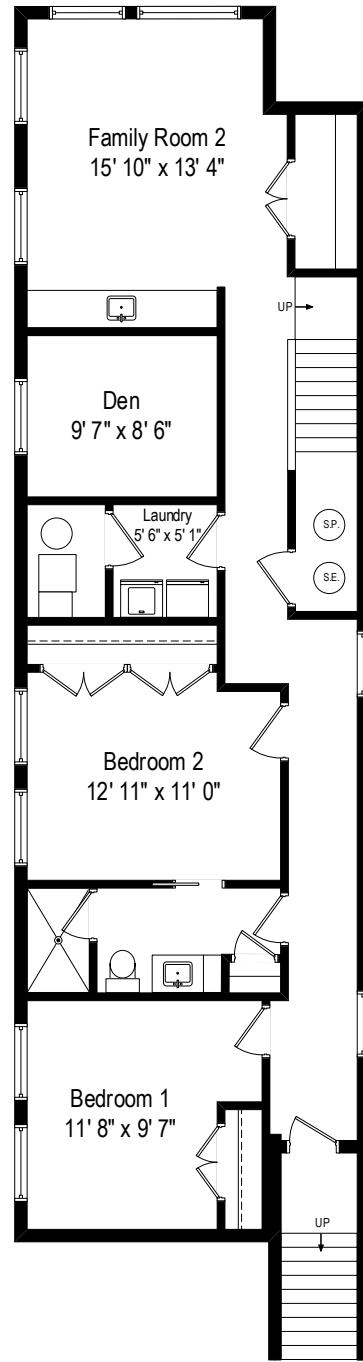

2723 W Melrose - Chicago, IL 60618

First Floor Plan

All dimensions are approximate. This plan is for marketing purposes only.

2723 W Melrose - Chicago, IL 60618
 Second Floor Plan

All dimensions are approximate. This plan is for marketing purposes only.

2723 W Melrose - Chicago, IL 60618

Basement Floor Plan

All dimensions are approximate. This plan is for marketing purposes only.

Basement Floor Plan

First Floor Plan

Second Floor Plan

Roof Plan

2723 W Melrose - Chicago, IL 60618