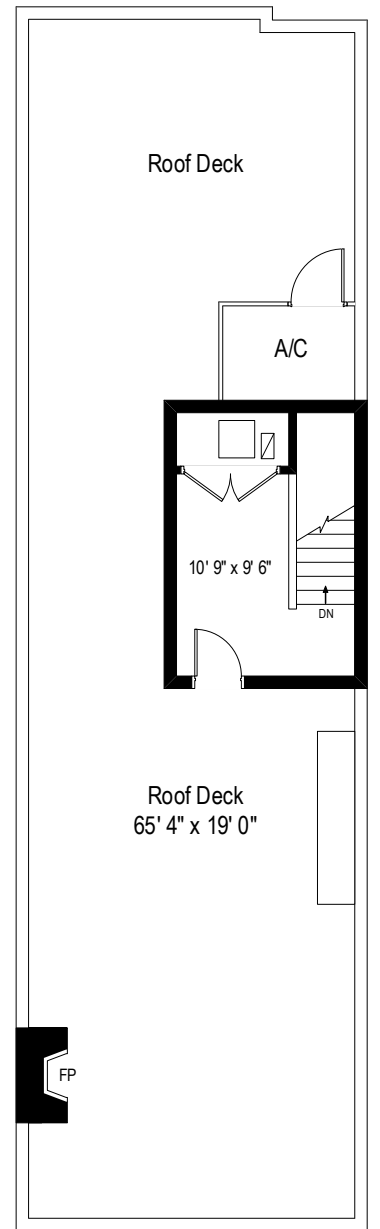

2723 W Melrose - Chicago, IL 60618

First Floor Plan

All dimensions are approximate. This plan is for marketing purposes only.

2723 W Melrose - Chicago, IL 60618
 Second Floor Plan

All dimensions are approximate. This plan is for marketing purposes only.

2723 W Melrose - Chicago, IL 60618

Basement Floor Plan

All dimensions are approximate. This plan is for marketing purposes only.

Basement Floor Plan

First Floor Plan

Second Floor Plan

Roof Plan

2723 W Melrose - Chicago, IL 60618