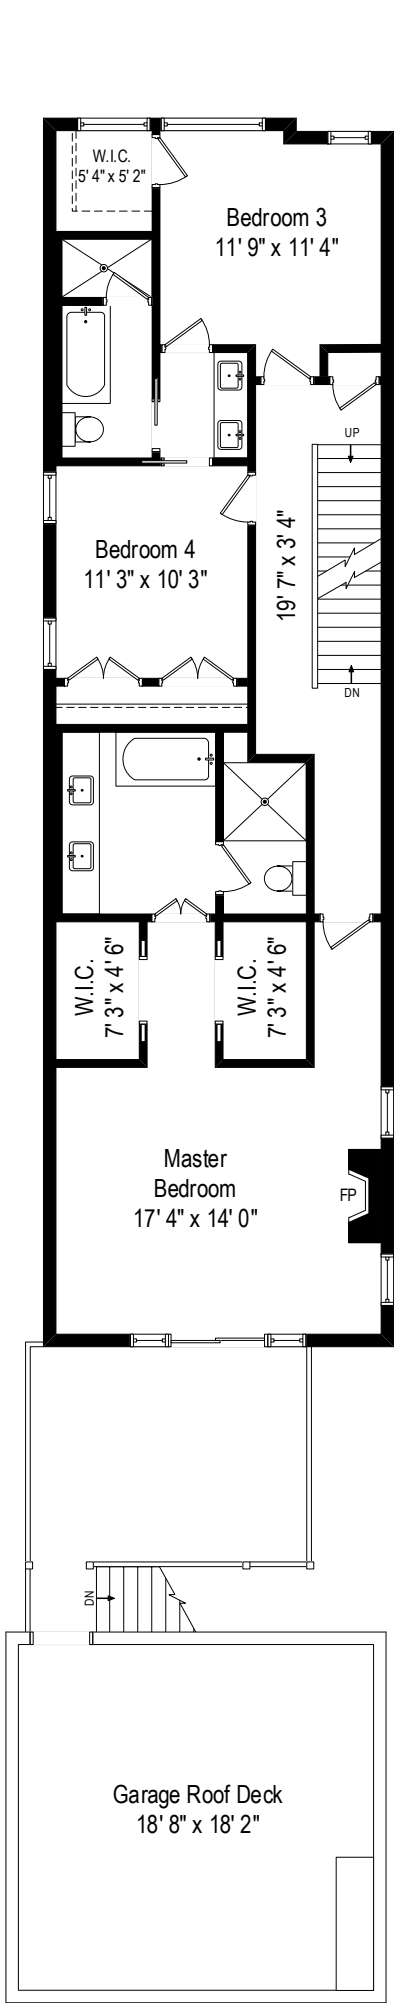

2723 W Melrose - Chicago, IL 60618

First Floor Plan

All dimensions are approximate. This plan is for marketing purposes only.

2723 W Melrose - Chicago, IL 60618
 Second Floor Plan

All dimensions are approximate. This plan is for marketing purposes only.

2723 W Melrose - Chicago, IL 60618

Basement Floor Plan

All dimensions are approximate. This plan is for marketing purposes only.

Basement Floor Plan

First Floor Plan

Second Floor Plan

Roof Plan

2723 W Melrose - Chicago, IL 60618