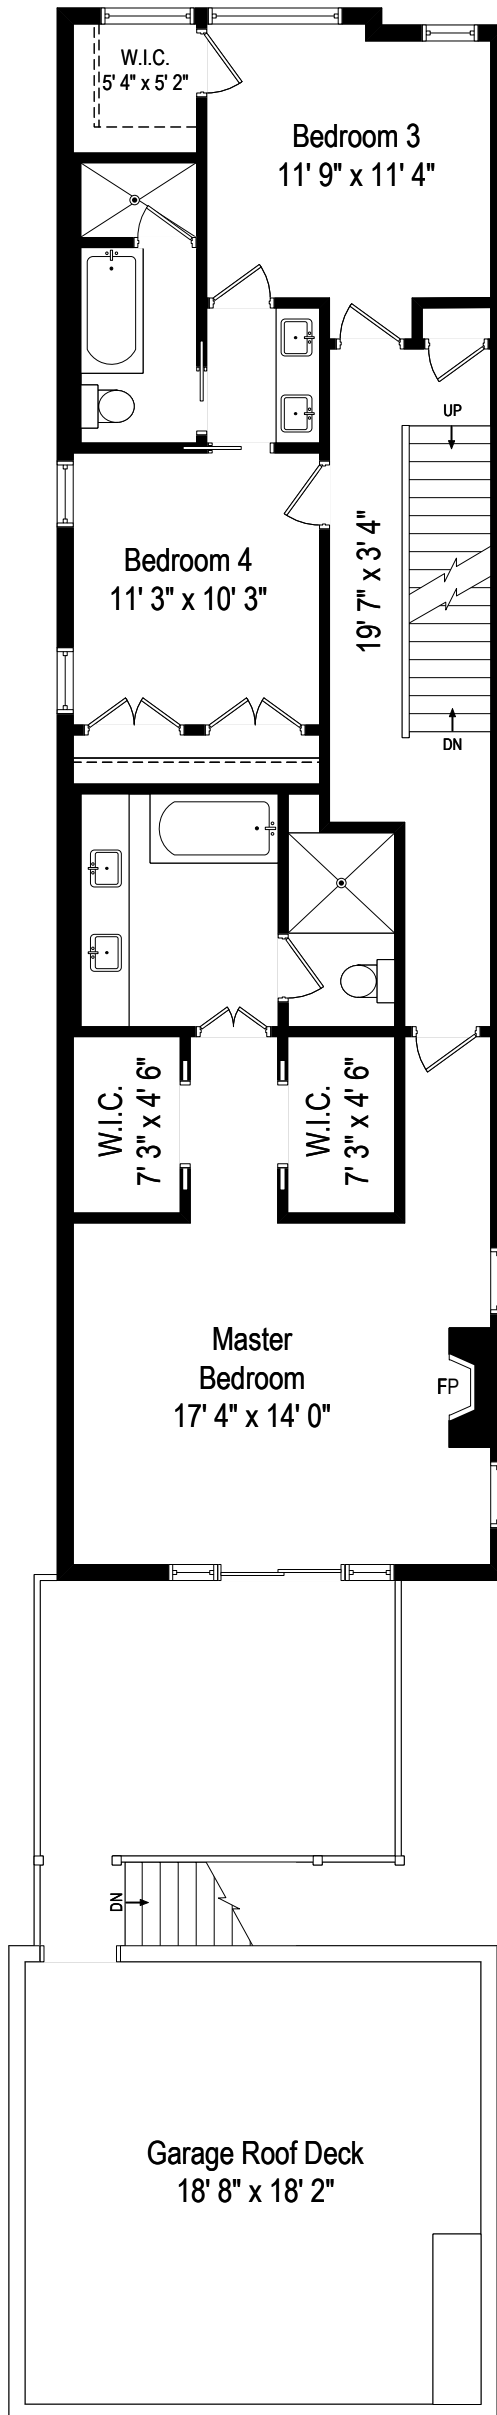

2723 W Melrose - Chicago, IL 60618

First Floor Plan

All dimensions are approximate. This plan is for marketing purposes only.

2723 W Melrose - Chicago, IL 60618
 Second Floor Plan

All dimensions are approximate. This plan is for marketing purposes only.

2723 W Melrose - Chicago, IL 60618

Basement Floor Plan

All dimensions are approximate. This plan is for marketing purposes only.

Basement Floor Plan

First Floor Plan

Second Floor Plan

Roof Plan

2723 W Melrose - Chicago, IL 60618