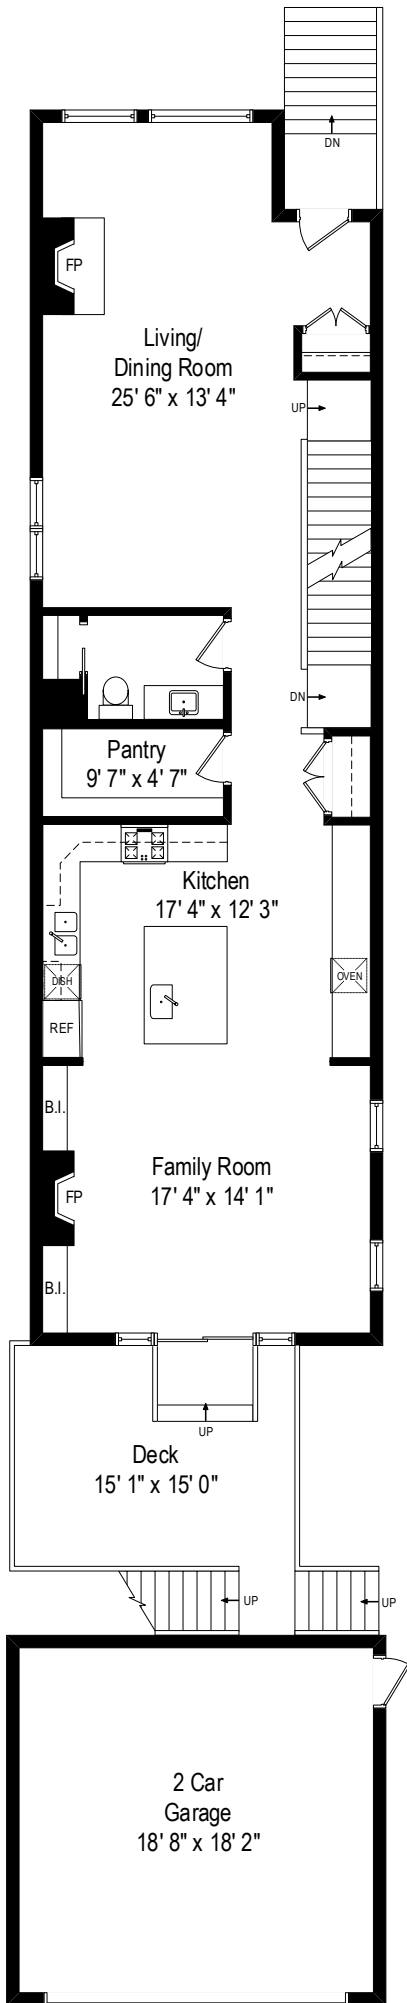

2723 W Melrose - Chicago, IL 60618

First Floor Plan

All dimensions are approximate. This plan is for marketing purposes only.

2723 W Melrose - Chicago, IL 60618
 Second Floor Plan

All dimensions are approximate. This plan is for marketing purposes only.

2723 W Melrose - Chicago, IL 60618

Basement Floor Plan

All dimensions are approximate. This plan is for marketing purposes only.

Basement Floor Plan

First Floor Plan

Second Floor Plan

Roof Plan

2723 W Melrose - Chicago, IL 60618