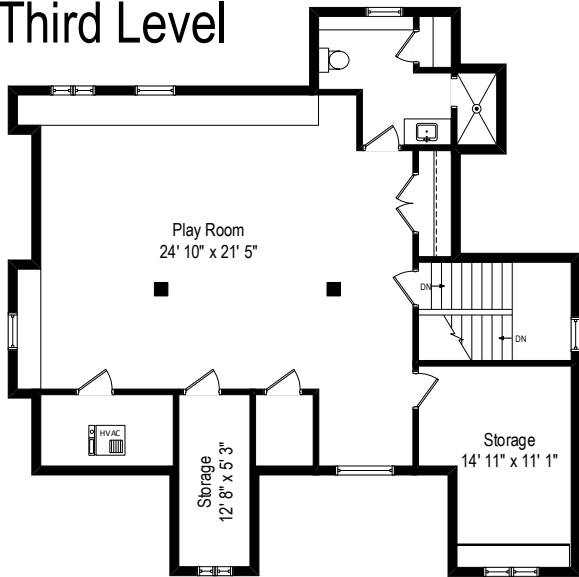

468 Ash Street - Winnetka, IL 60093

First Level

All dimensions are approximate. This plan is for marketing purposes only.

468 Ash Street - Winnetka, IL 60093

Second Level

All dimensions are approximate. This plan is for marketing purposes only.

468 Ash Street - Winnetka, IL 60093

Third Level

All dimensions are approximate. This plan is for marketing purposes only.

468 Ash Street - Winnetka, IL 60093

Lower Level

All dimensions are approximate. This plan is for marketing purposes only.

Third Level

Second Level

First Level

Lower Level

468 Ash Street - Winnetka, IL 60093