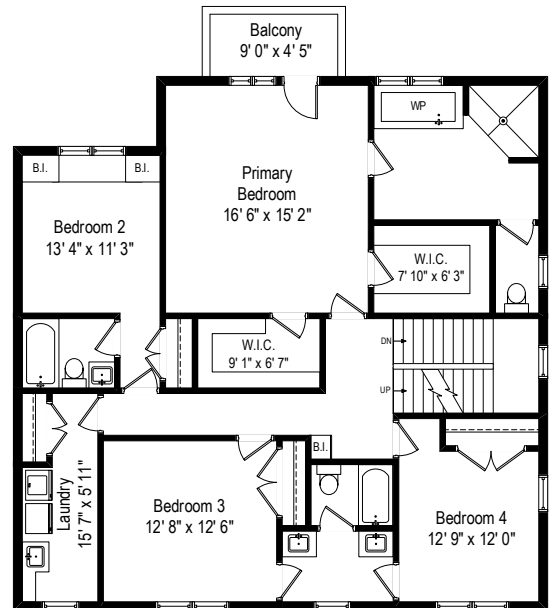

468 Ash Street - Winnetka, IL 60093

First Level

All dimensions are approximate. This plan is for marketing purposes only.

468 Ash Street - Winnetka, IL 60093

Second Level

All dimensions are approximate. This plan is for marketing purposes only.

468 Ash Street - Winnetka, IL 60093

Third Level

All dimensions are approximate. This plan is for marketing purposes only.

468 Ash Street - Winnetka, IL 60093

Lower Level

All dimensions are approximate. This plan is for marketing purposes only.

Third Level

Second Level

First Level

Lower Level

468 Ash Street - Winnetka, IL 60093