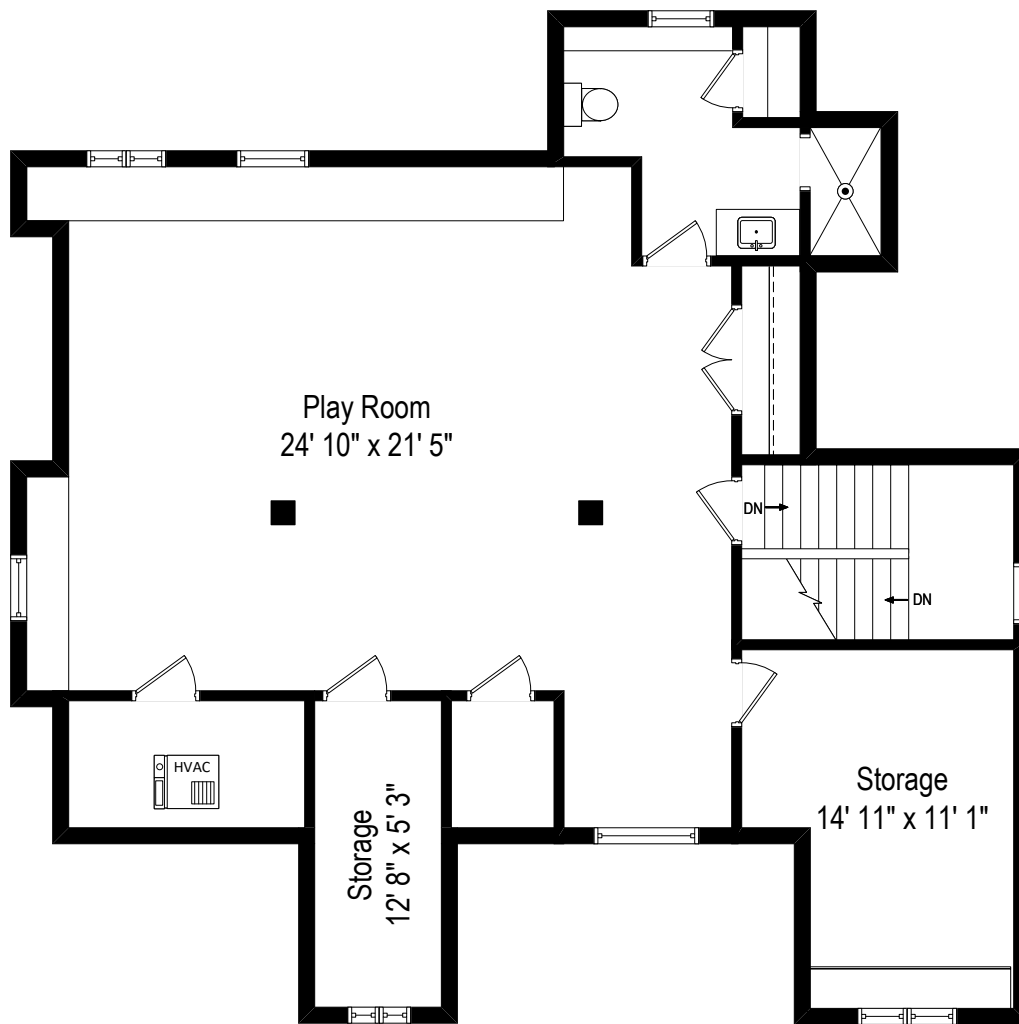

468 Ash Street - Winnetka, IL 60093

First Level

All dimensions are approximate. This plan is for marketing purposes only.

468 Ash Street - Winnetka, IL 60093

Second Level

All dimensions are approximate. This plan is for marketing purposes only.

468 Ash Street - Winnetka, IL 60093

Third Level

All dimensions are approximate. This plan is for marketing purposes only.

468 Ash Street - Winnetka, IL 60093

Lower Level

All dimensions are approximate. This plan is for marketing purposes only.

Third Level

Second Level

First Level

Lower Level

468 Ash Street - Winnetka, IL 60093