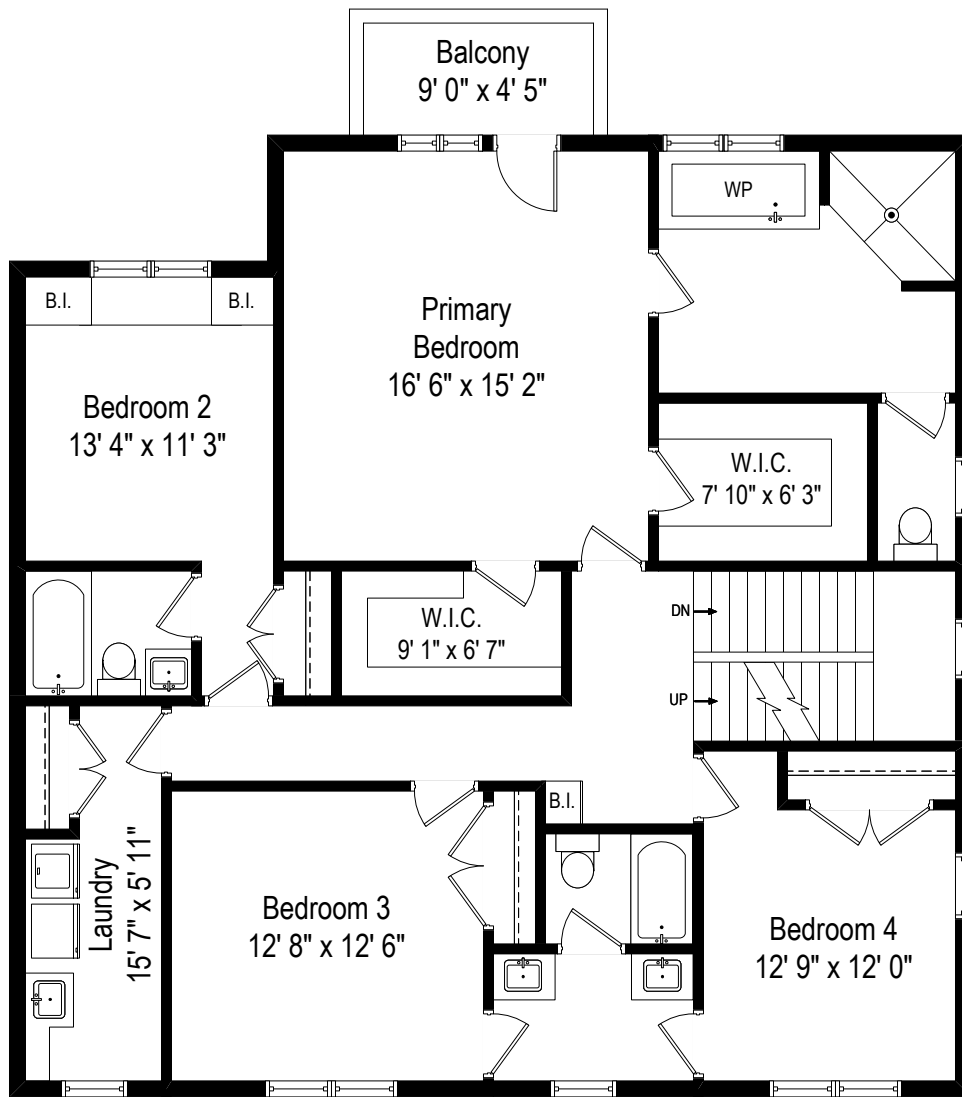

468 Ash Street - Winnetka, IL 60093

First Level

All dimensions are approximate. This plan is for marketing purposes only.

468 Ash Street - Winnetka, IL 60093

Second Level

All dimensions are approximate. This plan is for marketing purposes only.

468 Ash Street - Winnetka, IL 60093

Third Level

All dimensions are approximate. This plan is for marketing purposes only.

468 Ash Street - Winnetka, IL 60093

Lower Level

All dimensions are approximate. This plan is for marketing purposes only.

Third Level

Second Level

First Level

Lower Level

468 Ash Street - Winnetka, IL 60093