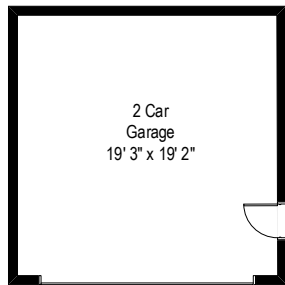

First Level