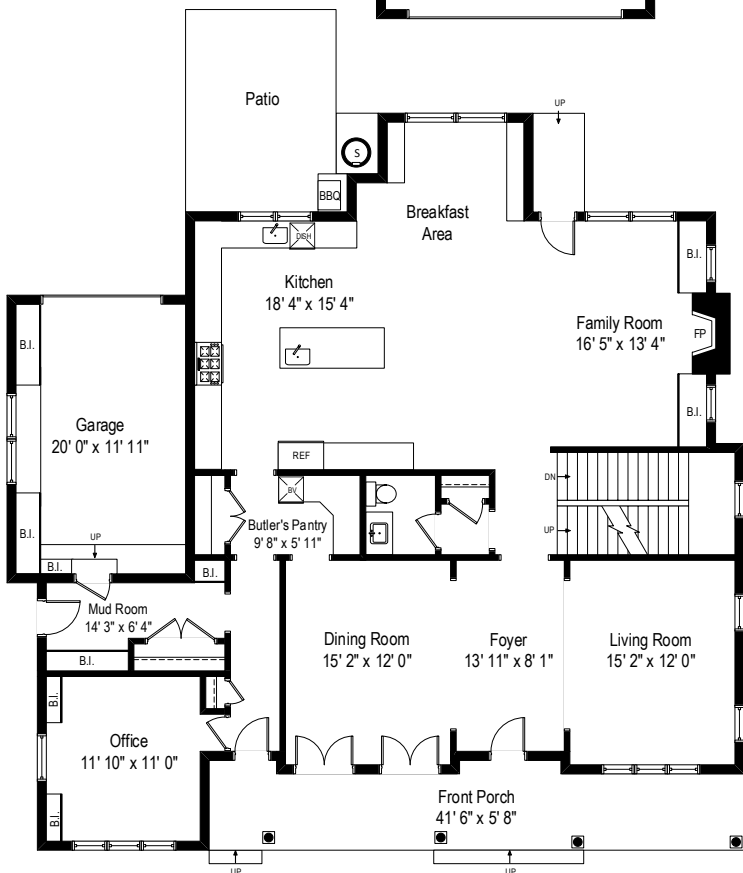

468 Ash Street - Winnetka, IL 60093

First Level

All dimensions are approximate. This plan is for marketing purposes only.

468 Ash Street - Winnetka, IL 60093

Second Level

All dimensions are approximate. This plan is for marketing purposes only.

468 Ash Street - Winnetka, IL 60093

Third Level

All dimensions are approximate. This plan is for marketing purposes only.

468 Ash Street - Winnetka, IL 60093

Lower Level

All dimensions are approximate. This plan is for marketing purposes only.

Third Level

Second Level

First Level

Lower Level

468 Ash Street - Winnetka, IL 60093