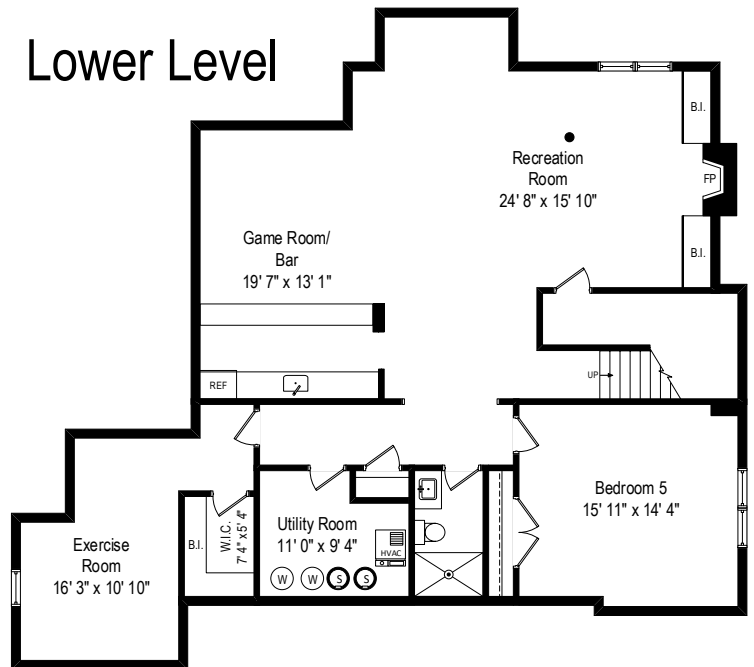

468 Ash Street - Winnetka, IL 60093

First Level

All dimensions are approximate. This plan is for marketing purposes only.

468 Ash Street - Winnetka, IL 60093

Second Level

All dimensions are approximate. This plan is for marketing purposes only.

468 Ash Street - Winnetka, IL 60093

Third Level

All dimensions are approximate. This plan is for marketing purposes only.

468 Ash Street - Winnetka, IL 60093

Lower Level

All dimensions are approximate. This plan is for marketing purposes only.

Third Level

Second Level

First Level

Lower Level

468 Ash Street - Winnetka, IL 60093