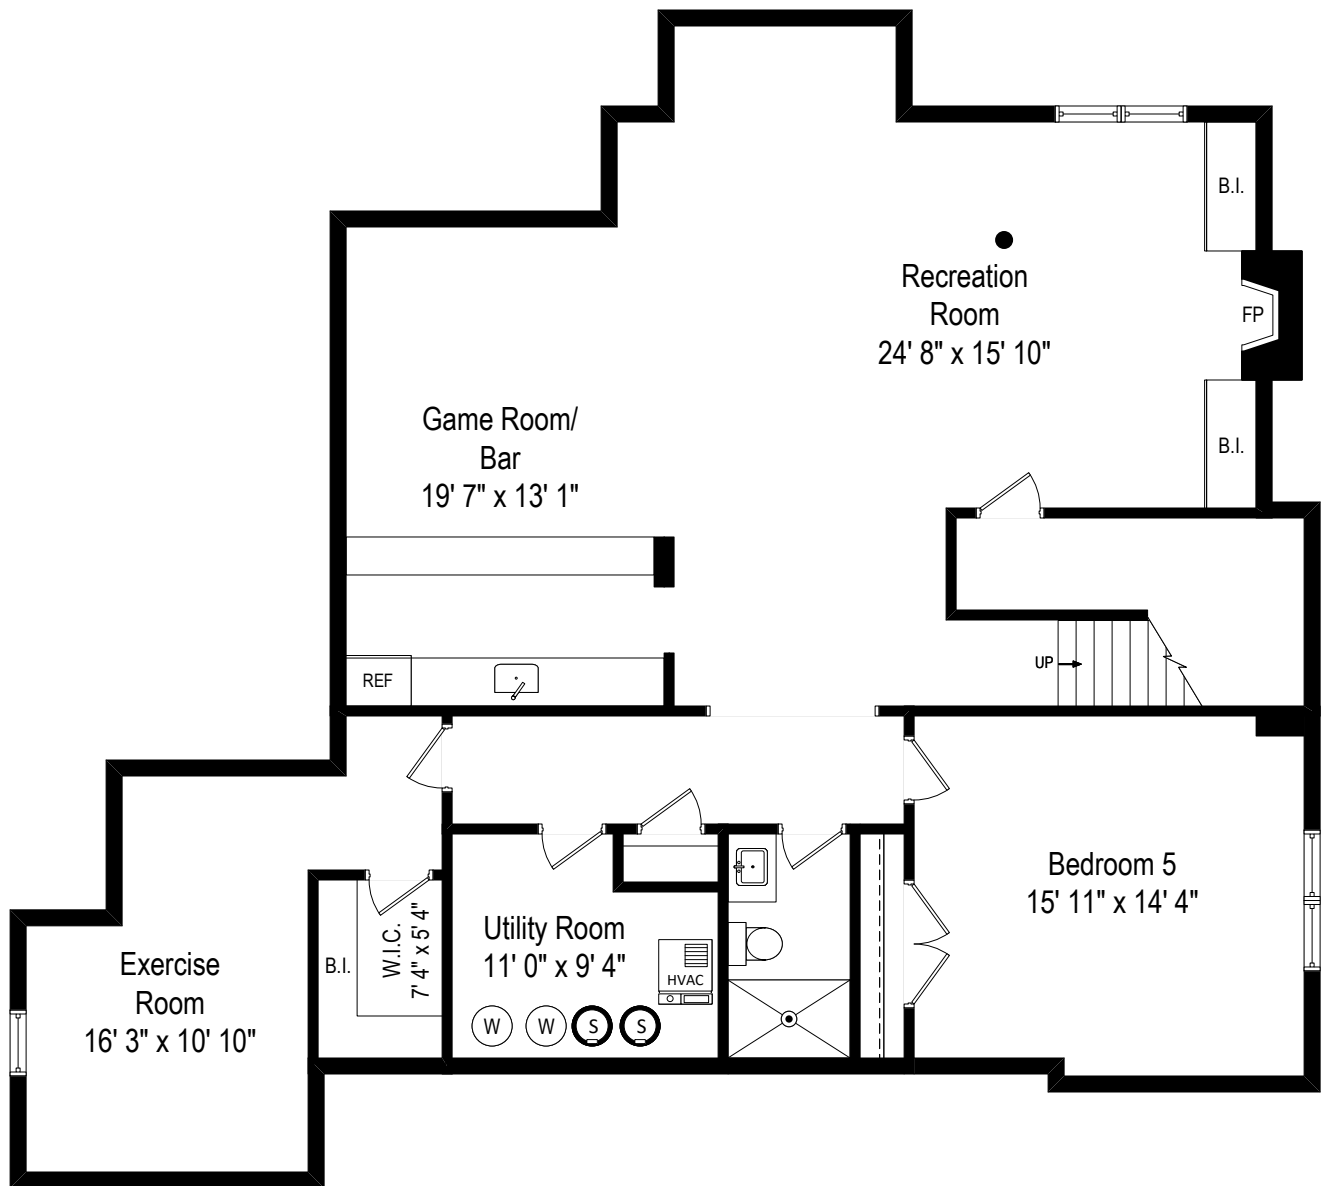

468 Ash Street - Winnetka, IL 60093

First Level

All dimensions are approximate. This plan is for marketing purposes only.

468 Ash Street - Winnetka, IL 60093

Second Level

All dimensions are approximate. This plan is for marketing purposes only.

468 Ash Street - Winnetka, IL 60093

Third Level

All dimensions are approximate. This plan is for marketing purposes only.

468 Ash Street - Winnetka, IL 60093

Lower Level

All dimensions are approximate. This plan is for marketing purposes only.

Third Level

Second Level

First Level

Lower Level

468 Ash Street - Winnetka, IL 60093