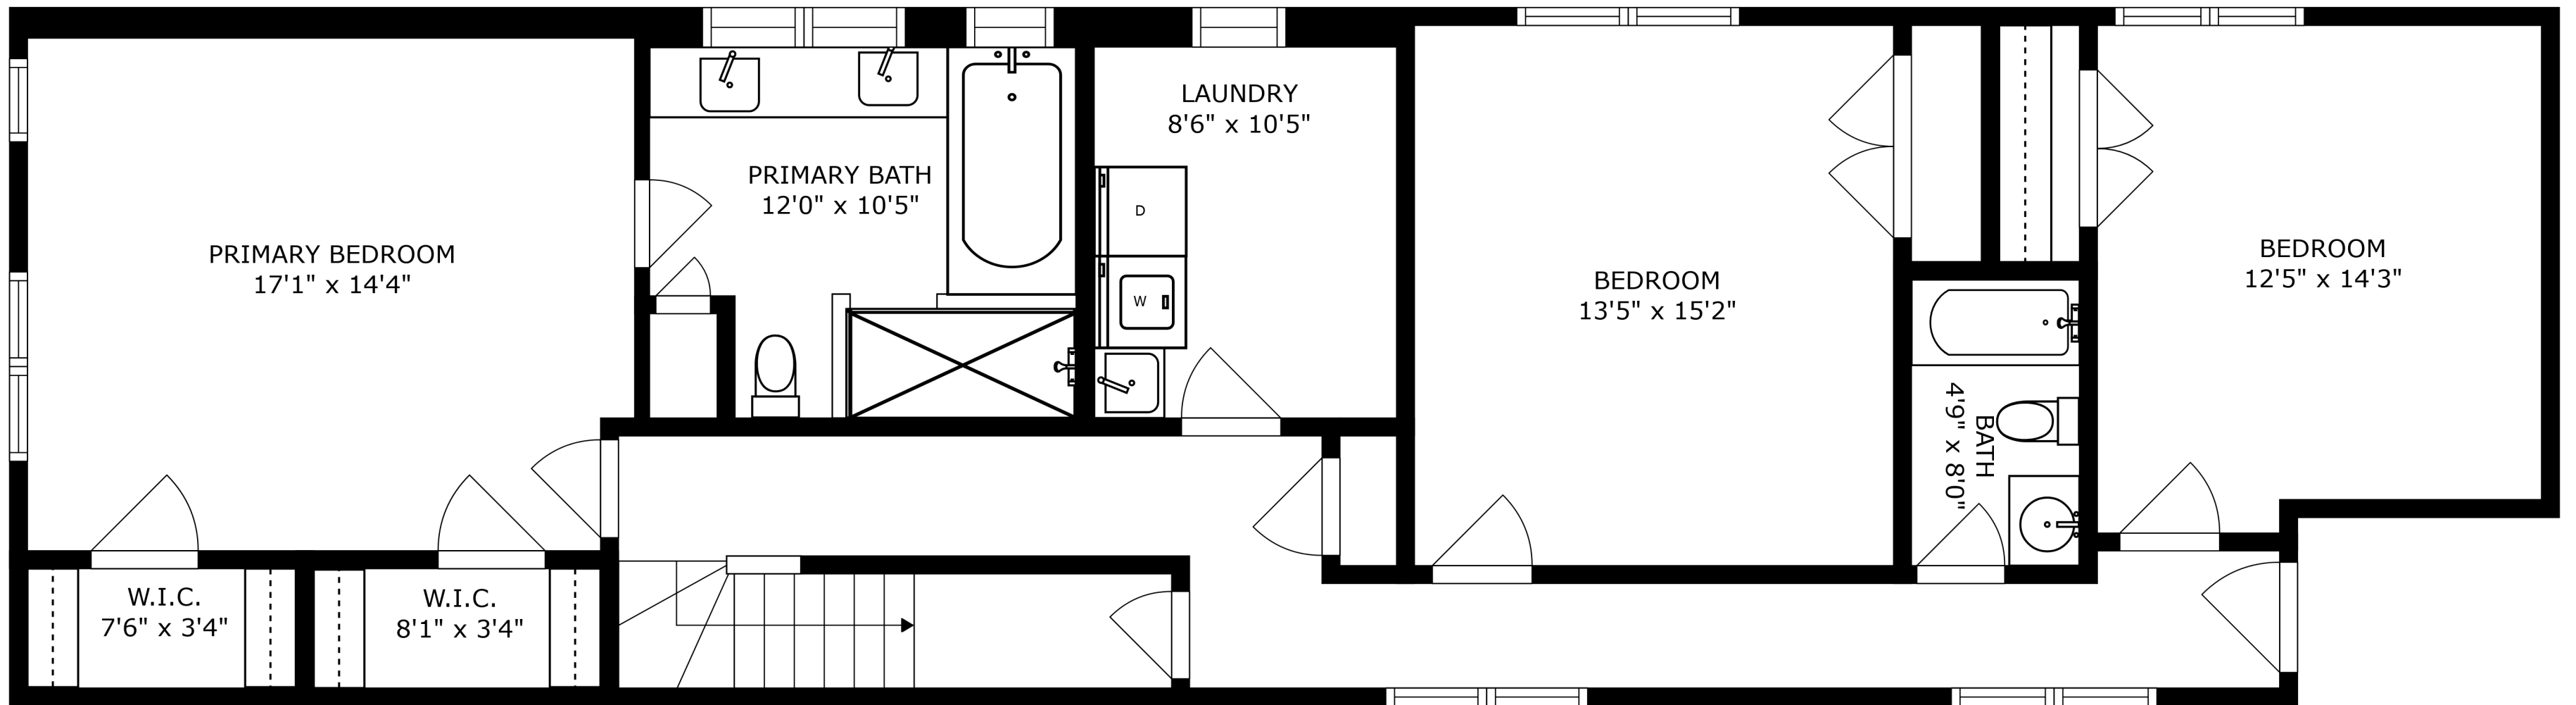

FLOOR 2

FLOOR 3

FLOOR 1

ROOF-TOP DECK
17'6" x 22'0"

SIZES AND DIMENSIONS ARE APPROXIMATE, ACTUAL MAY VARY.

SIZES AND DIMENSIONS ARE APPROXIMATE, ACTUAL MAY VARY.

SIZES AND DIMENSIONS ARE APPROXIMATE, ACTUAL MAY VARY.