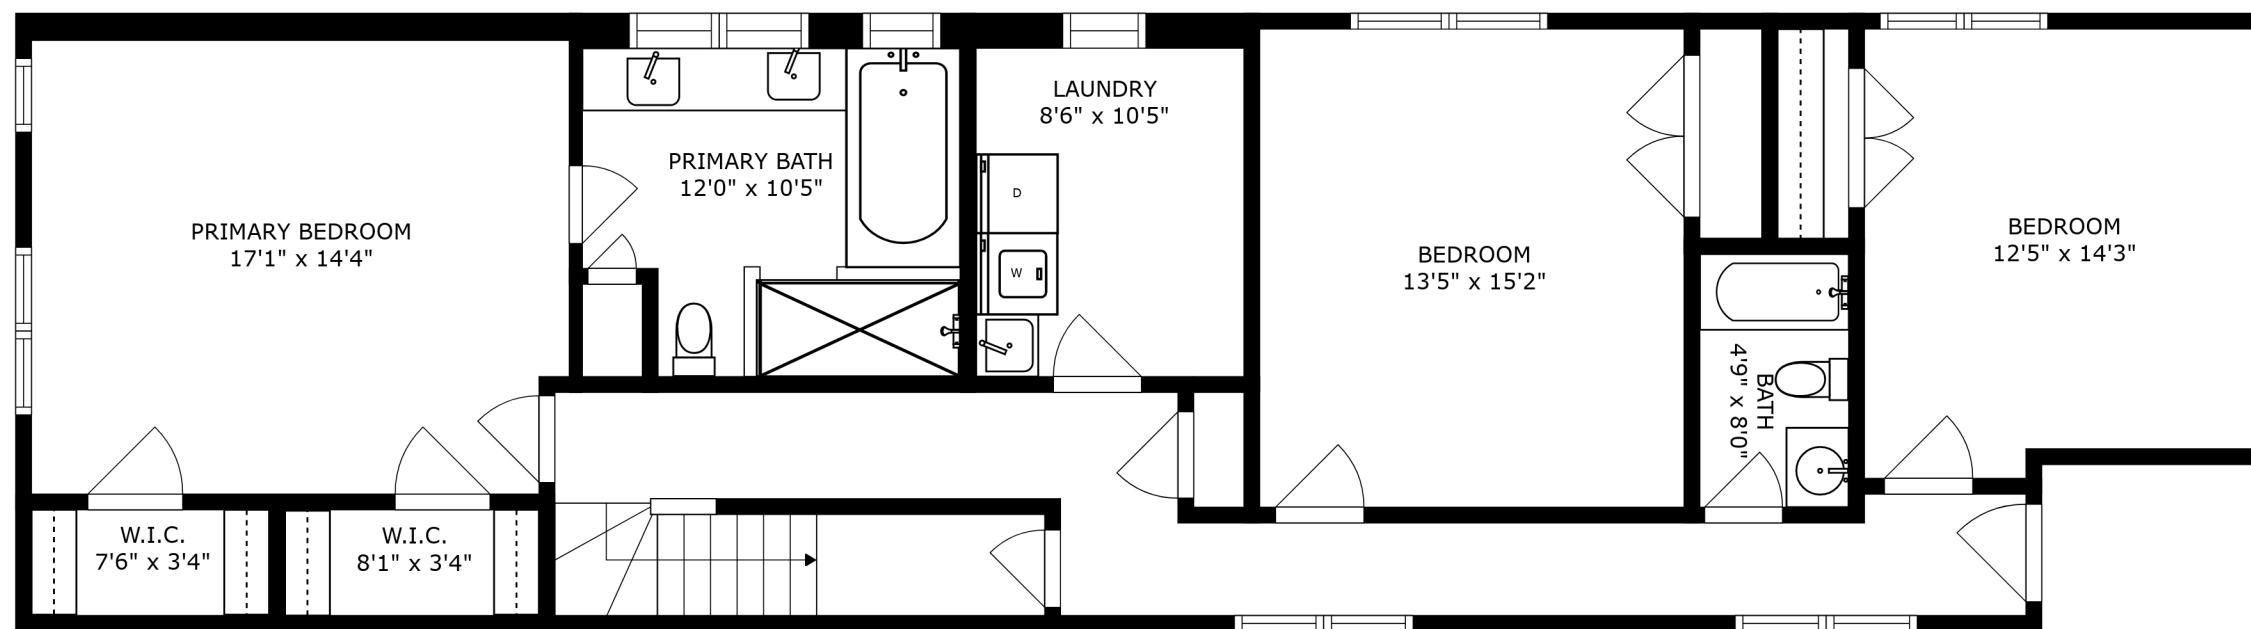

FLOOR 2

FLOOR 3

FLOOR 1

ROOF-TOP DECK
17'6" x 22'0"

SIZES AND DIMENSIONS ARE APPROXIMATE, ACTUAL MAY VARY.

SIZES AND DIMENSIONS ARE APPROXIMATE, ACTUAL MAY VARY.

SIZES AND DIMENSIONS ARE APPROXIMATE, ACTUAL MAY VARY.