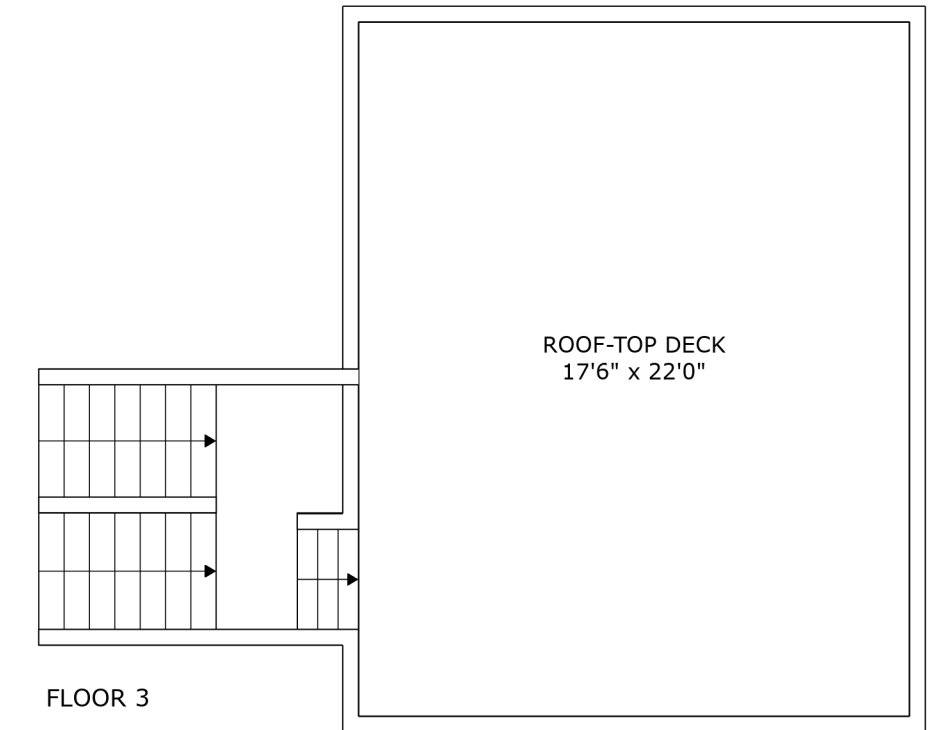

FLOOR 2

FLOOR 3

FLOOR 1

ROOF-TOP DECK
17'6" x 22'0"

SIZES AND DIMENSIONS ARE APPROXIMATE, ACTUAL MAY VARY.

SIZES AND DIMENSIONS ARE APPROXIMATE, ACTUAL MAY VARY.

SIZES AND DIMENSIONS ARE APPROXIMATE, ACTUAL MAY VARY.