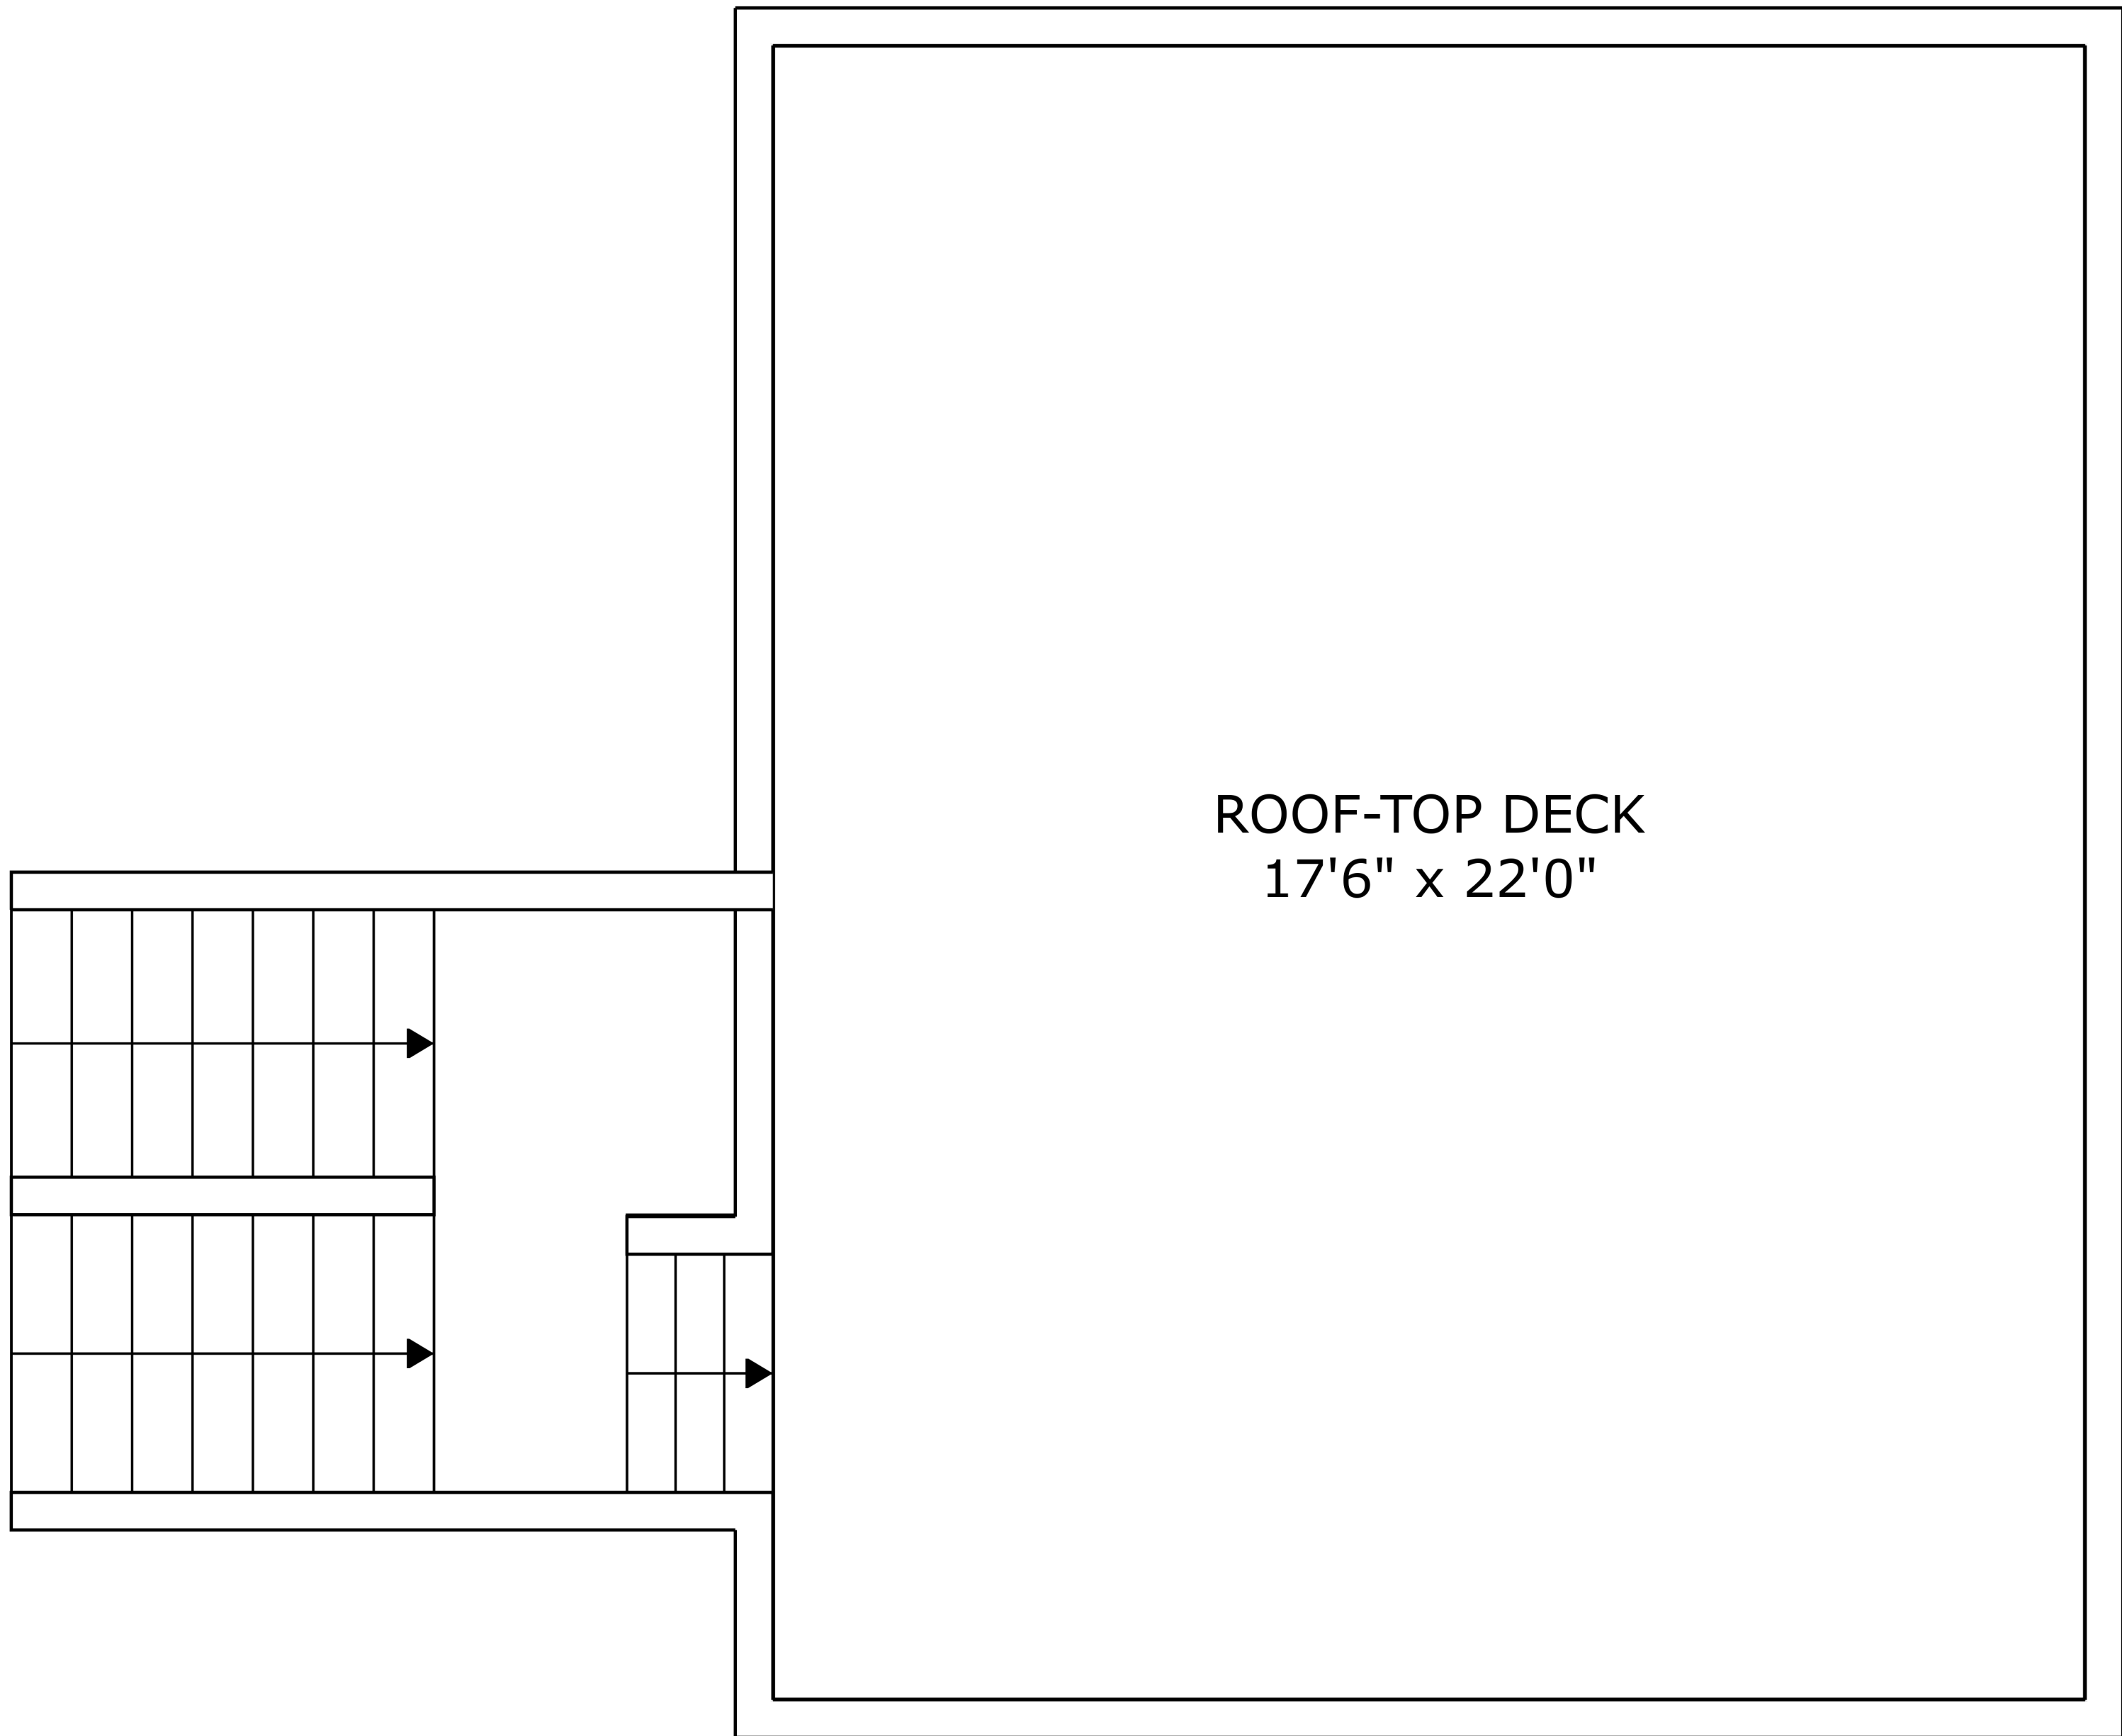

FLOOR 2

FLOOR 3

FLOOR 1

ROOF-TOP DECK
17'6" x 22'0"

SIZES AND DIMENSIONS ARE APPROXIMATE, ACTUAL MAY VARY.

SIZES AND DIMENSIONS ARE APPROXIMATE, ACTUAL MAY VARY.

SIZES AND DIMENSIONS ARE APPROXIMATE, ACTUAL MAY VARY.