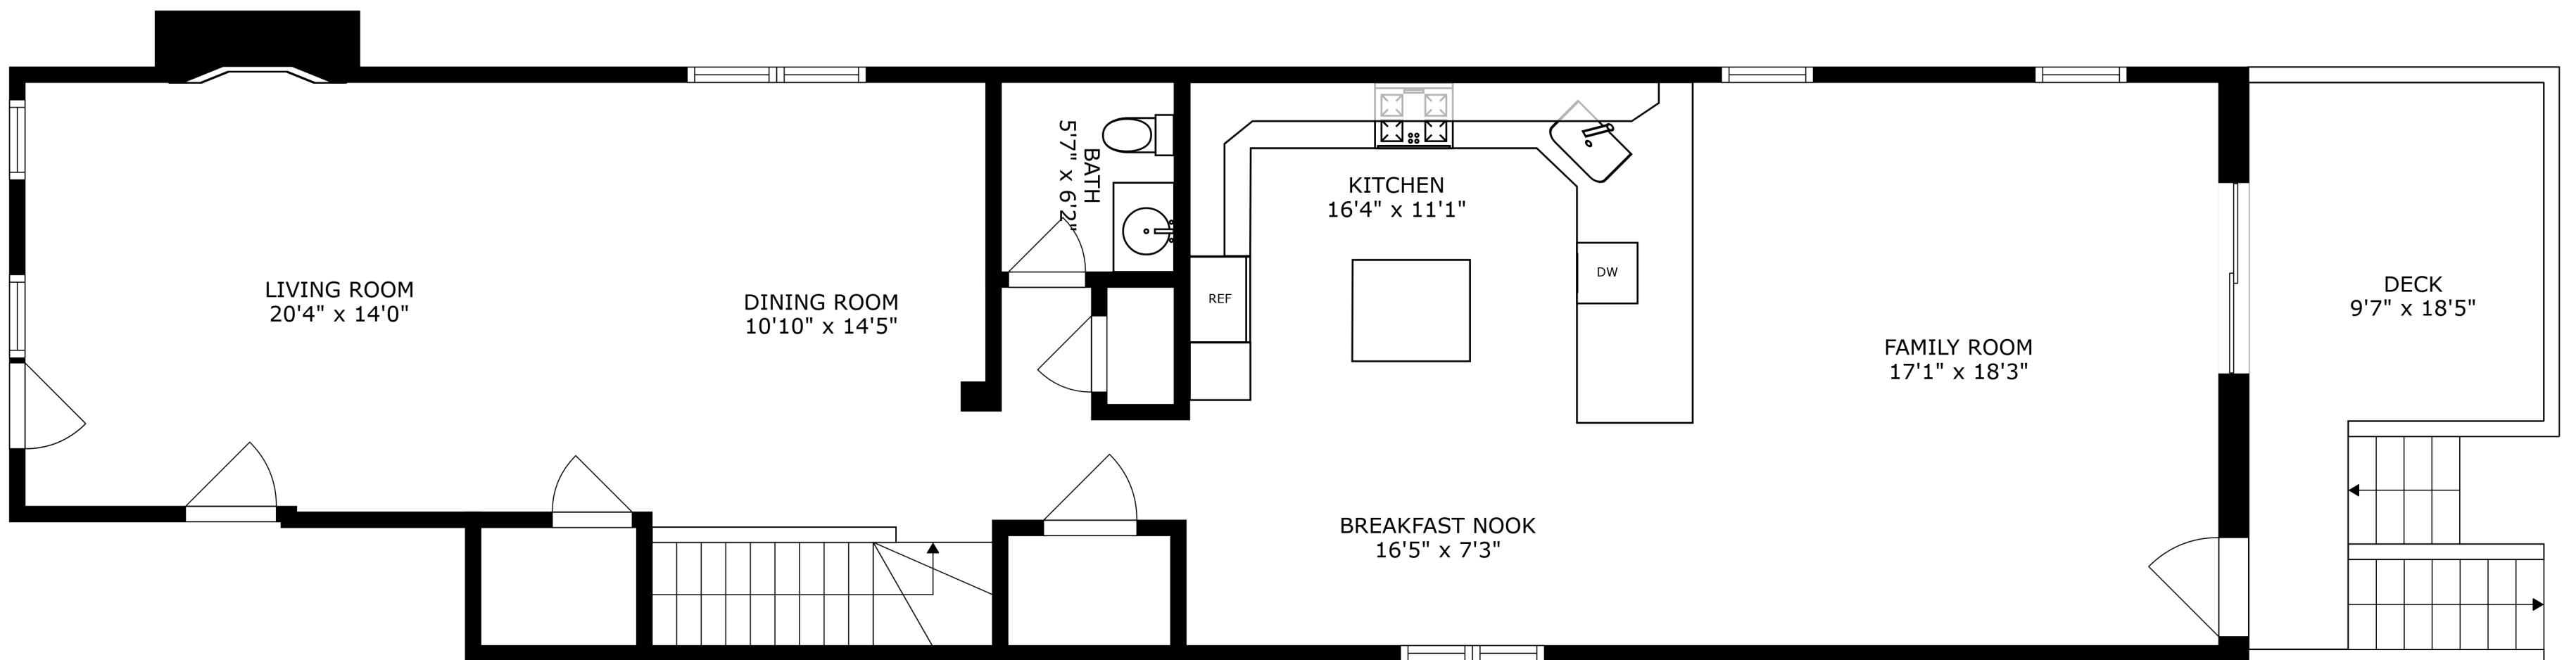

FLOOR 2

FLOOR 3

FLOOR 1

ROOF-TOP DECK
17'6" x 22'0"

SIZES AND DIMENSIONS ARE APPROXIMATE, ACTUAL MAY VARY.

SIZES AND DIMENSIONS ARE APPROXIMATE, ACTUAL MAY VARY.

SIZES AND DIMENSIONS ARE APPROXIMATE, ACTUAL MAY VARY.