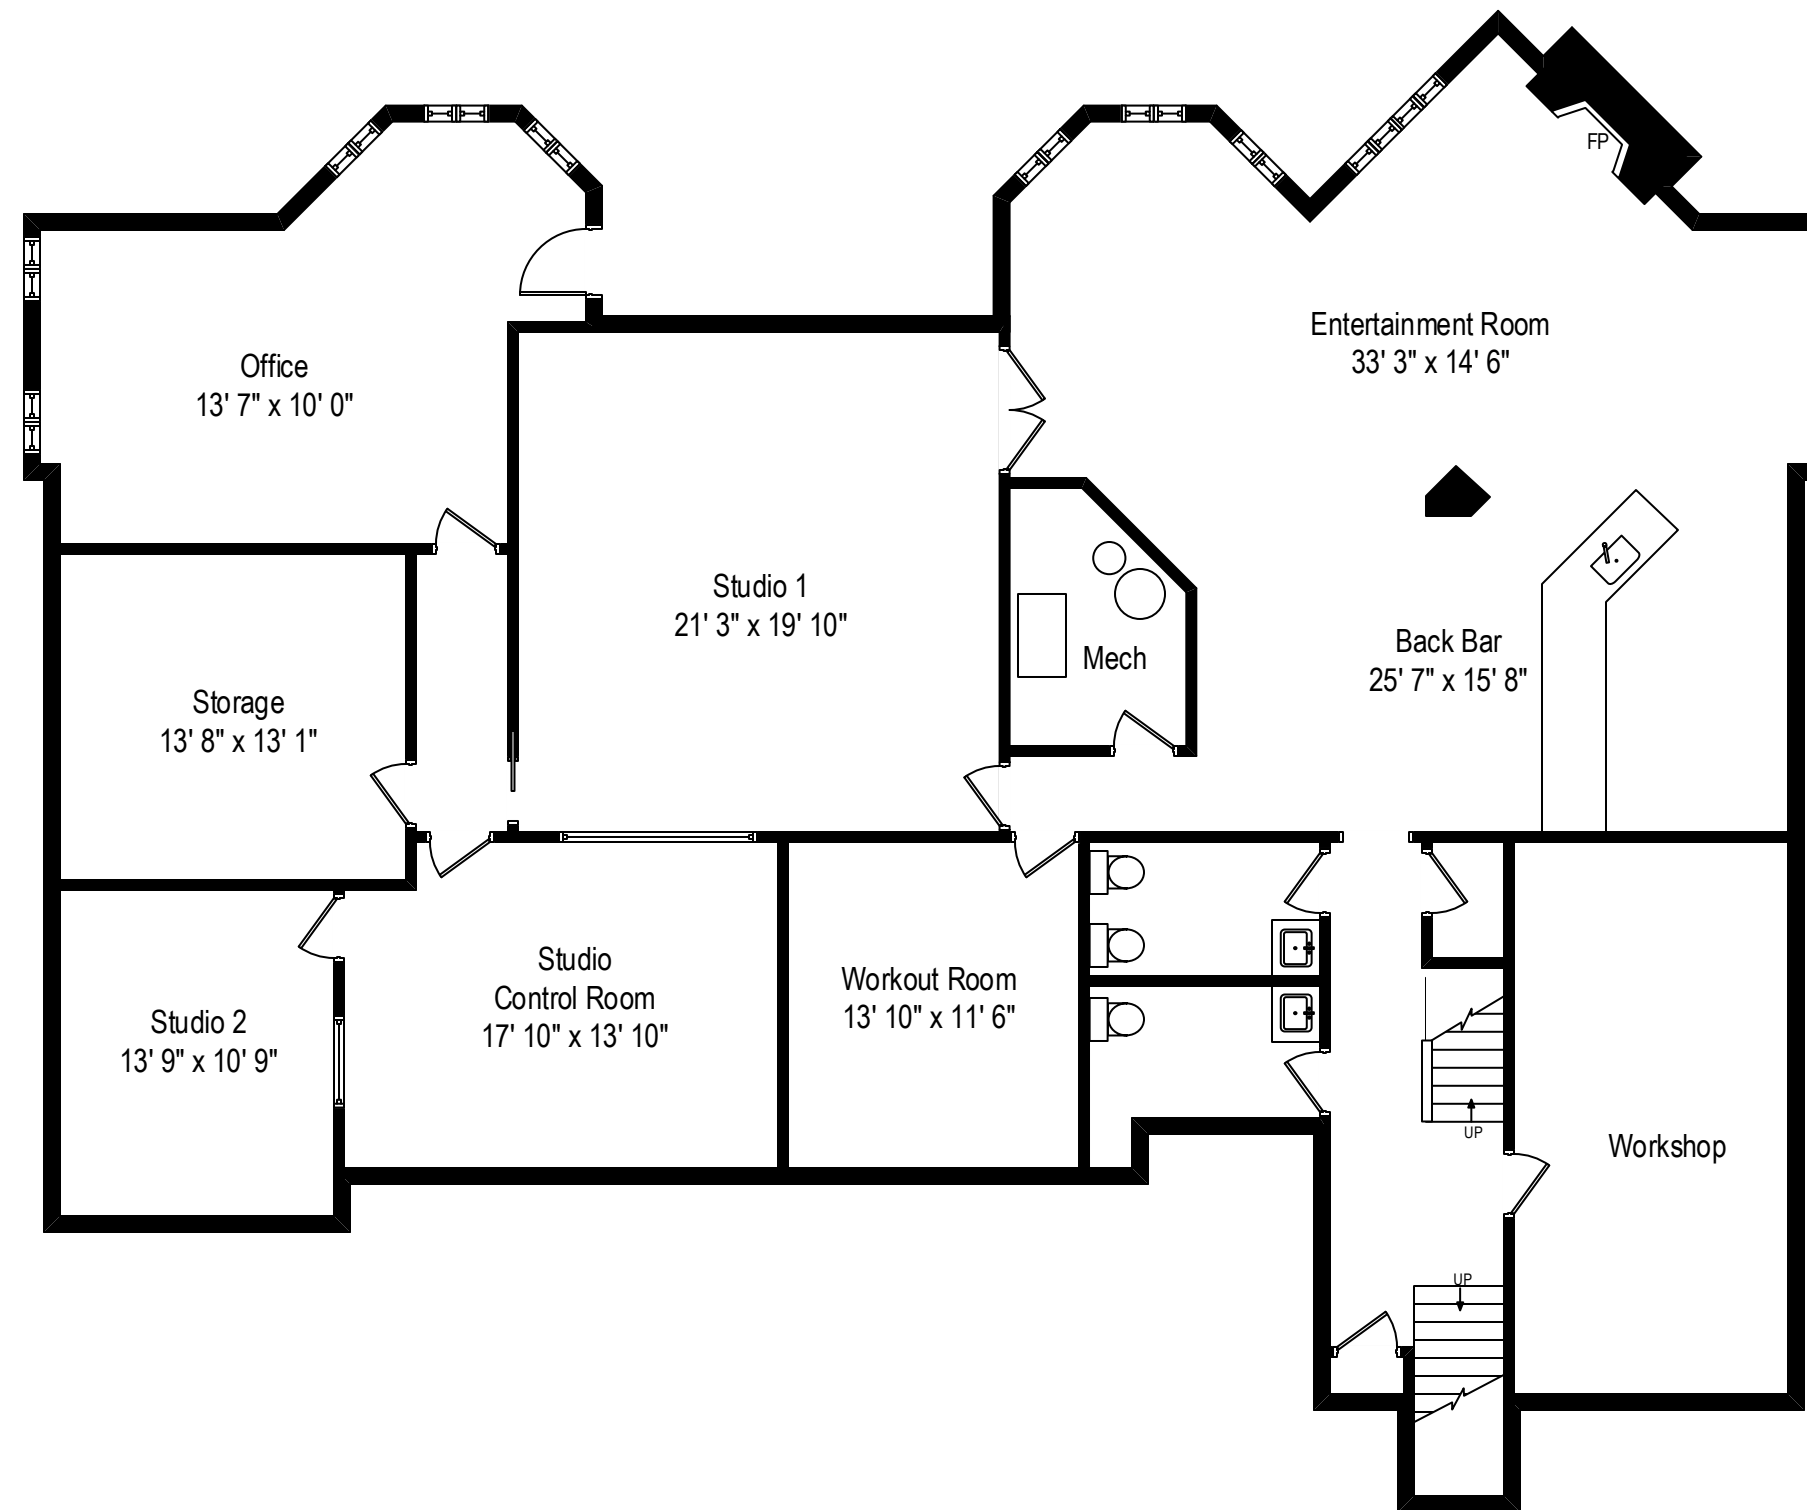

6531 W Cedar Court - Monee, IL. 60449

First Level

All dimensions are approximate. This plan is for marketing purposes only.

# Attic Level

# Lower Level

# First Level