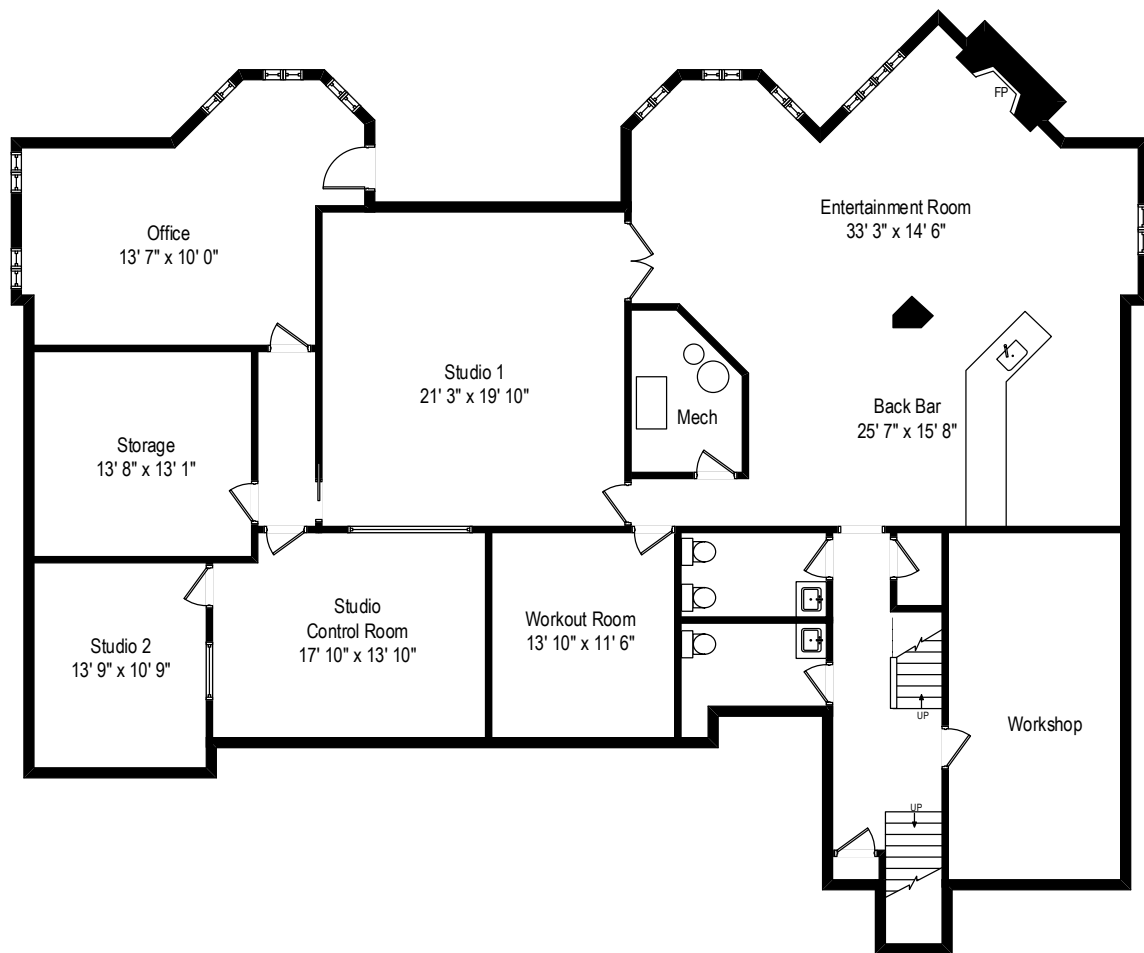

6531 W Cedar Court - Monee, IL. 60449

First Level

All dimensions are approximate. This plan is for marketing purposes only.

# Attic Level

# Lower Level

# First Level