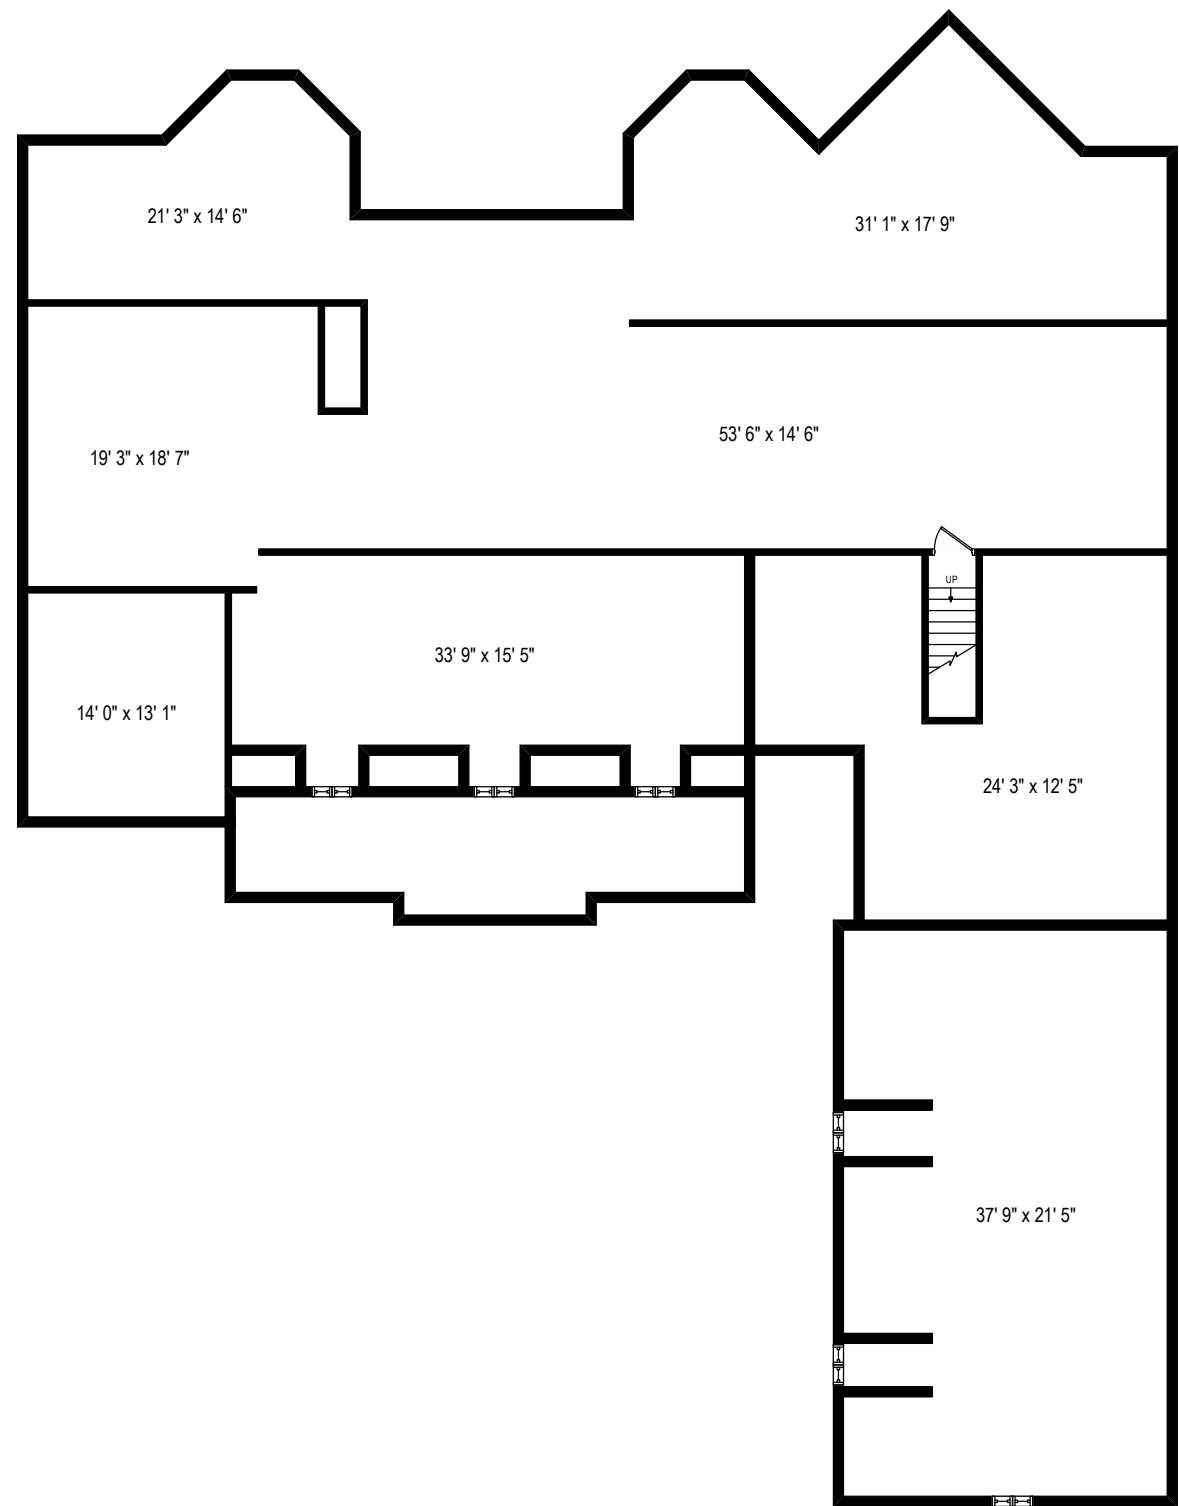

6531 W Cedar Court - Monee, IL. 60449

First Level

All dimensions are approximate. This plan is for marketing purposes only.

# Attic Level

# Lower Level