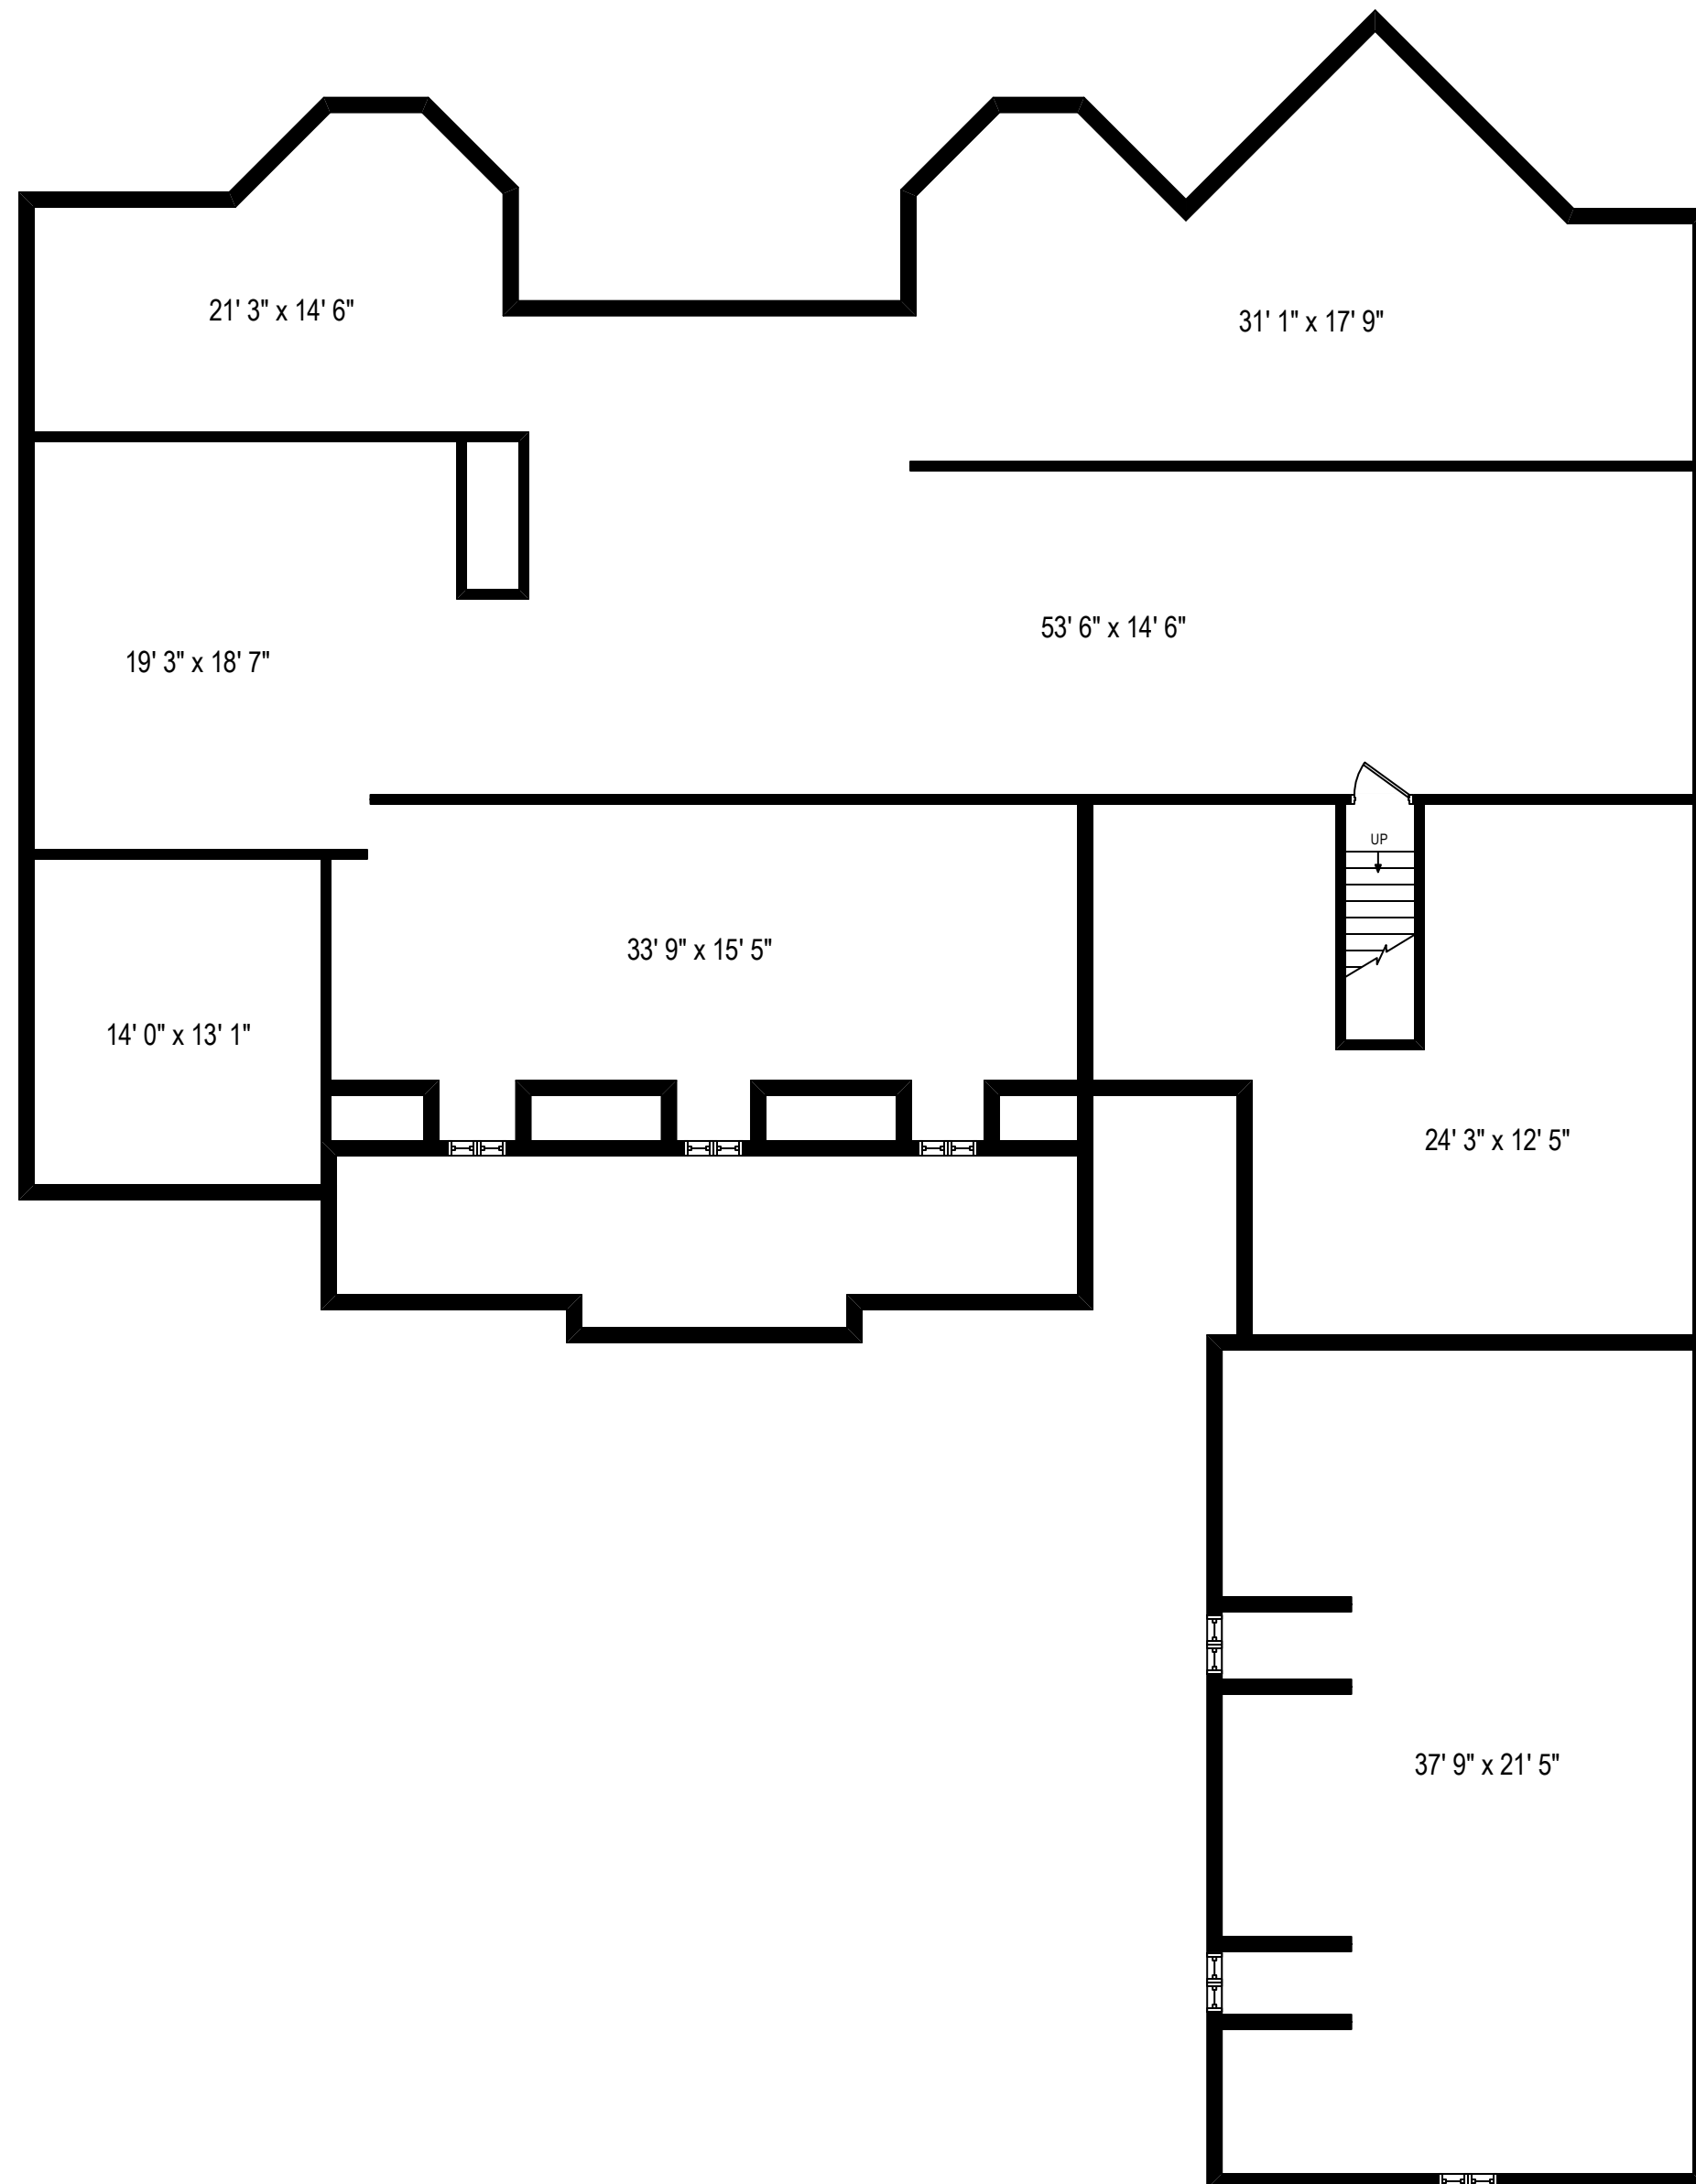

6531 W Cedar Court - Monee, IL. 60449

First Level

All dimensions are approximate. This plan is for marketing purposes only.

# Attic Level

# Lower Level