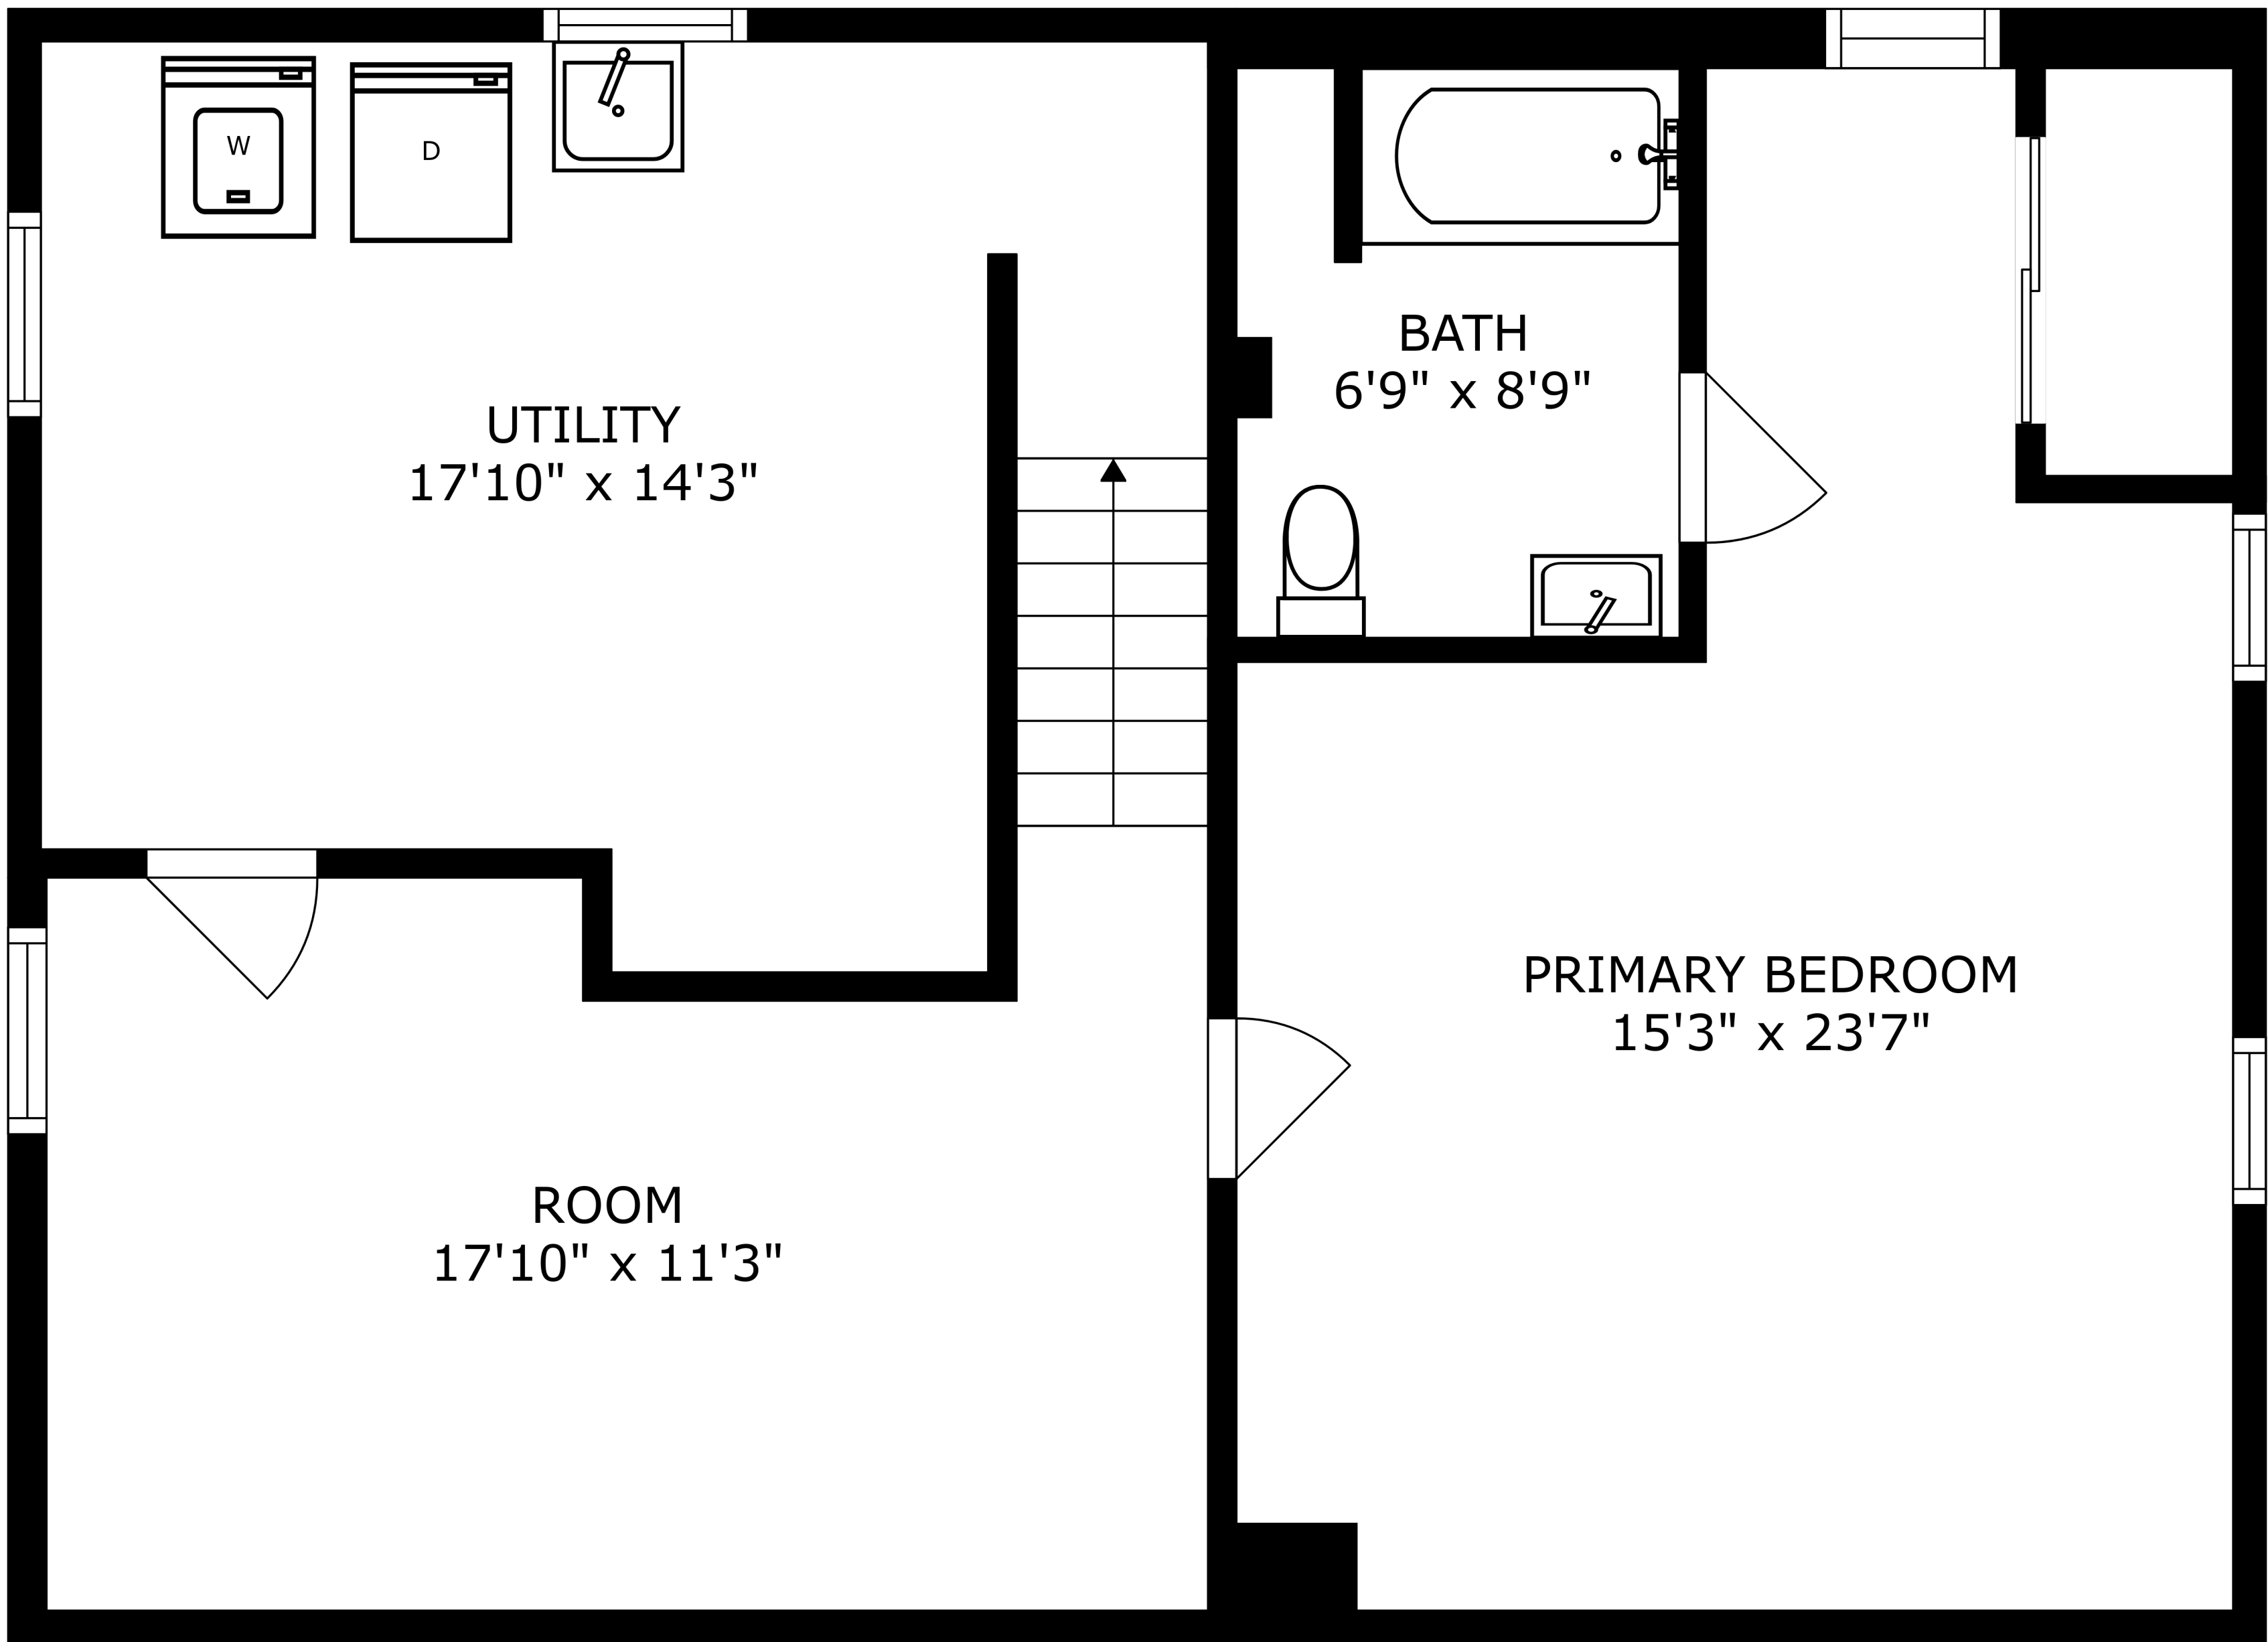

FLOOR 1

FLOOR 2

SIZES AND DIMENSIONS ARE APPROXIMATE, ACTUAL MAY VARY.

UTILITY
17'10" x 14'3"

BATH
6'9" x 8'9"

PRIMARY BEDROOM
15'3" x 23'7"

ROOM
17'10" x 11'3"