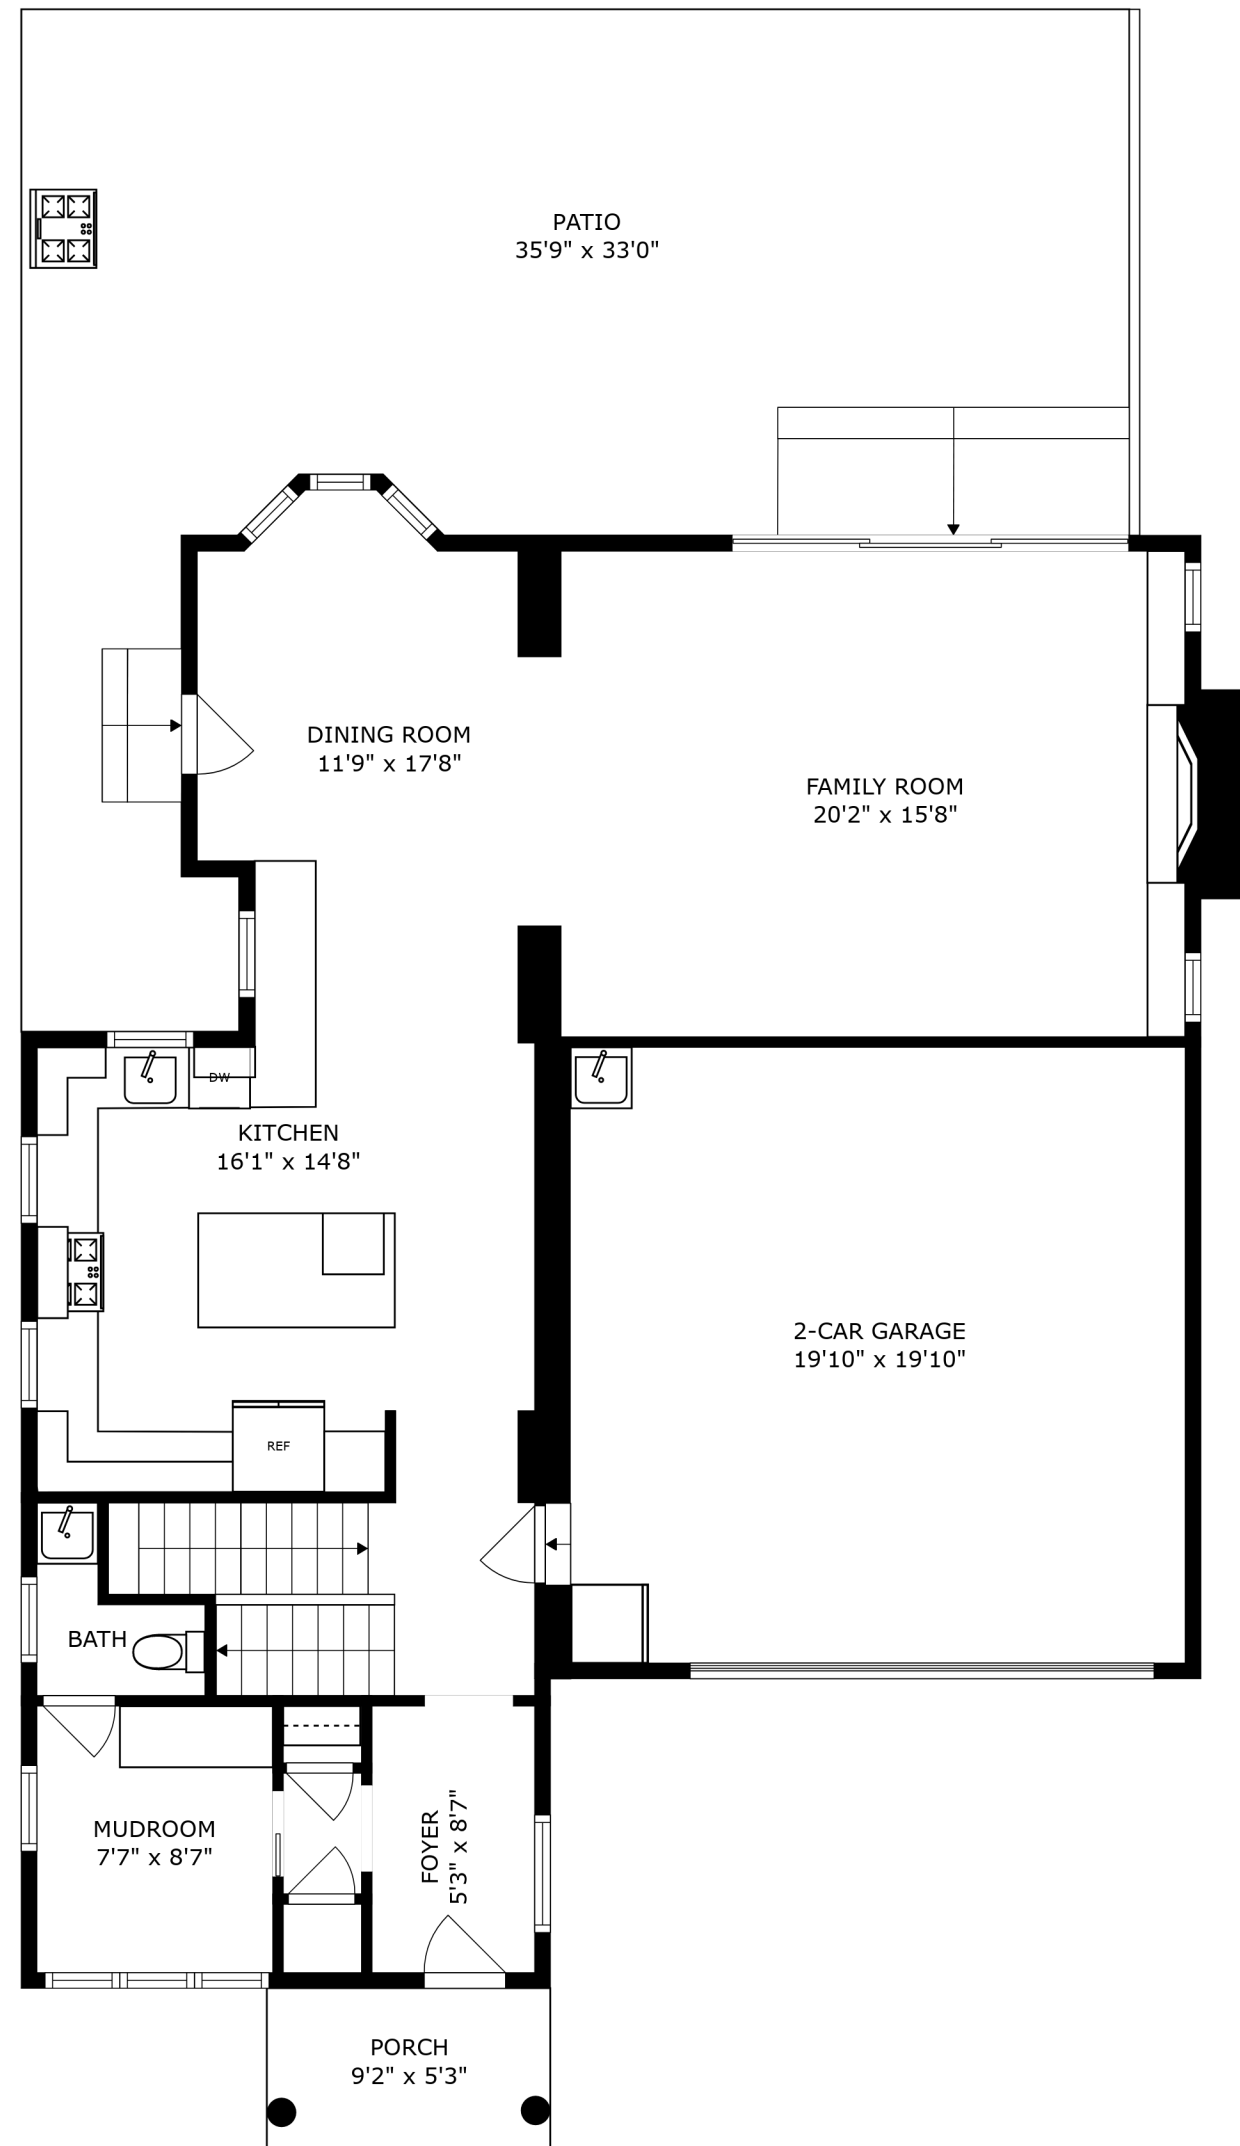

FIREPIT AREA
12'11" x 7'1"

FLOOR 1

FLOOR 2

FLOOR 3

SIZES AND DIMENSIONS ARE APPROXIMATE, ACTUAL MAY VARY.

SIZES AND DIMENSIONS ARE APPROXIMATE, ACTUAL MAY VARY.

FIREPIT AREA
12'11" x 7'1"

SIZES AND DIMENSIONS ARE APPROXIMATE, ACTUAL MAY VARY.

SIZES AND DIMENSIONS ARE APPROXIMATE, ACTUAL MAY VARY.