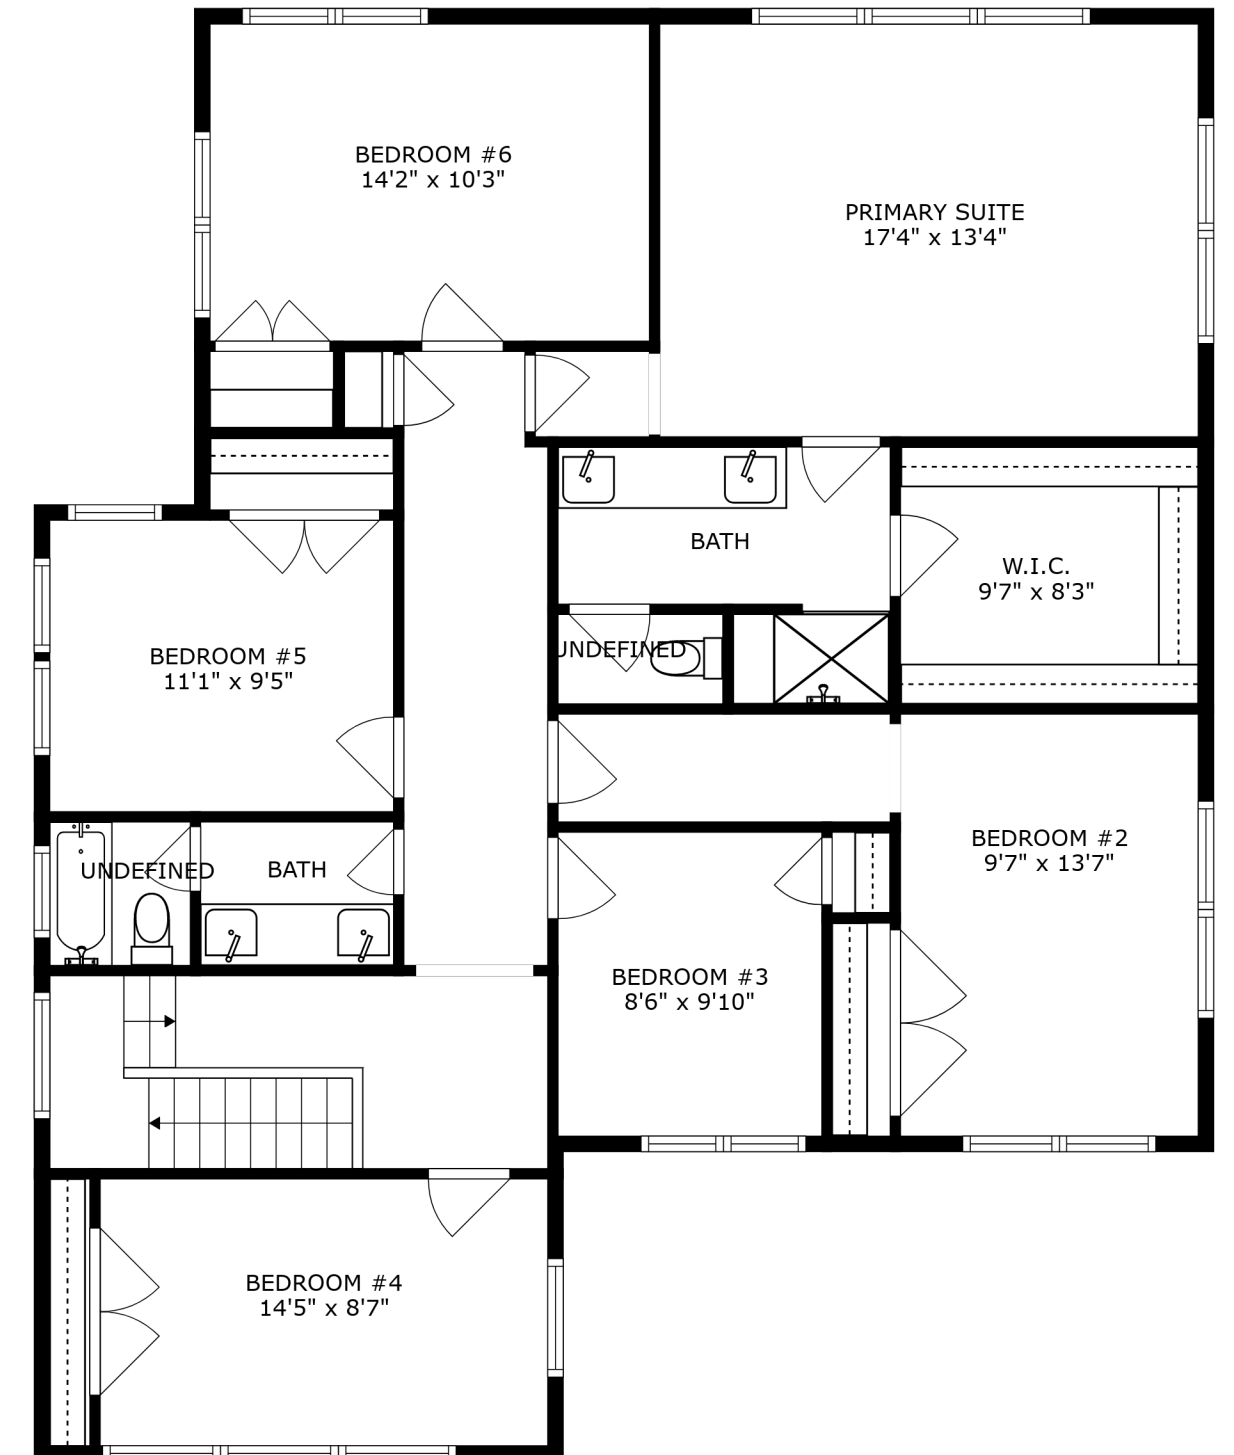

FIREPIT AREA
12'11" x 7'1"

FLOOR 1

FLOOR 2

FLOOR 3

SIZES AND DIMENSIONS ARE APPROXIMATE, ACTUAL MAY VARY.

SIZES AND DIMENSIONS ARE APPROXIMATE, ACTUAL MAY VARY.

FIREPIT AREA
12'11" x 7'1"

SIZES AND DIMENSIONS ARE APPROXIMATE, ACTUAL MAY VARY.

SIZES AND DIMENSIONS ARE APPROXIMATE, ACTUAL MAY VARY.