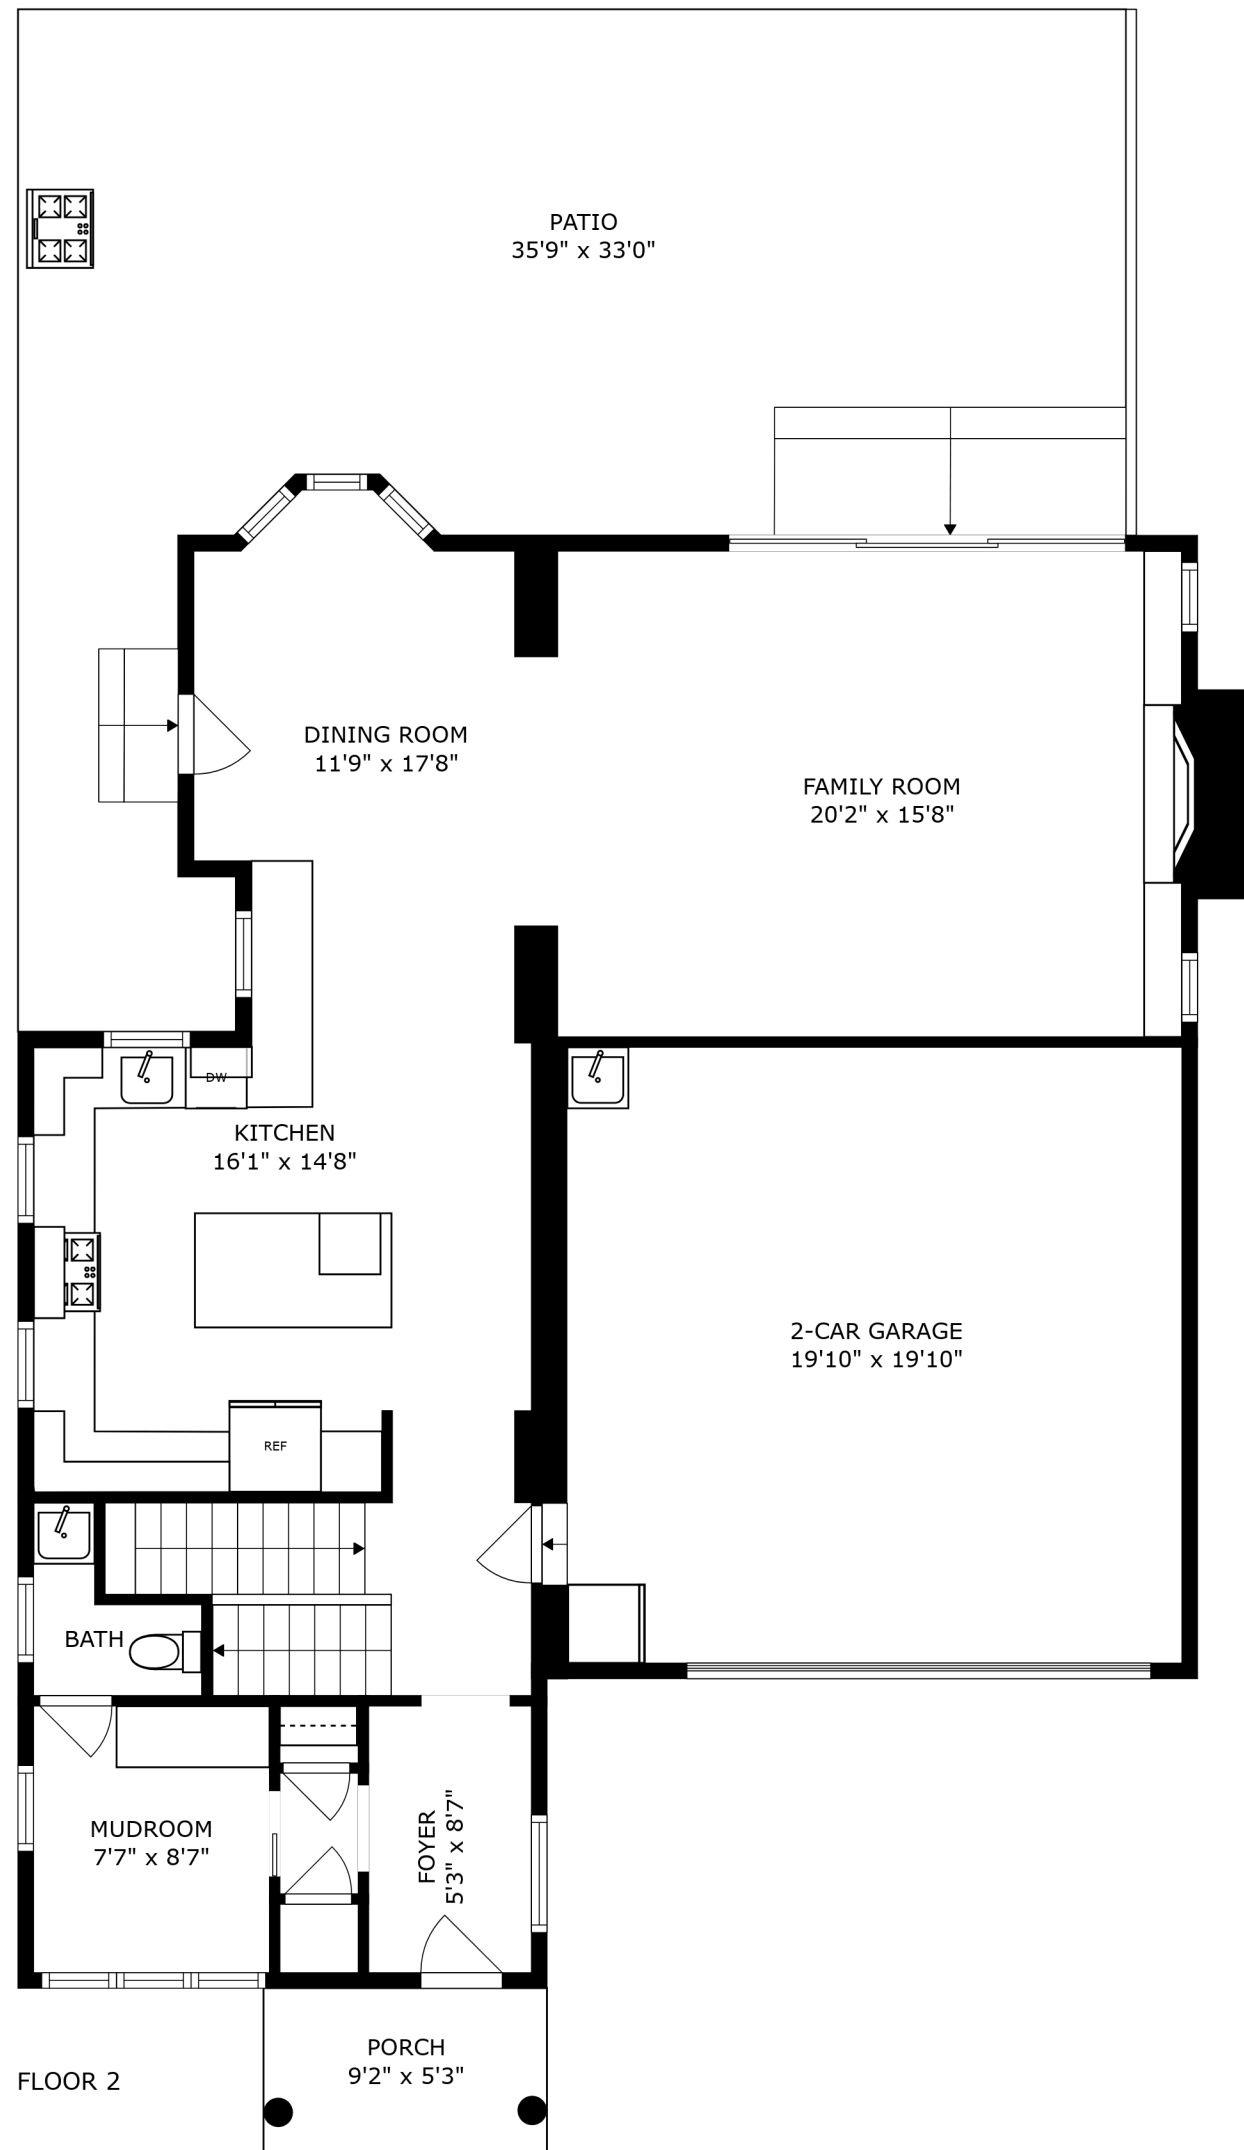

FIREPIT AREA
12'11" x 7'1"

FLOOR 1

FLOOR 2

FLOOR 3

SIZES AND DIMENSIONS ARE APPROXIMATE, ACTUAL MAY VARY.

SIZES AND DIMENSIONS ARE APPROXIMATE, ACTUAL MAY VARY.

FIREPIT AREA
12'11" x 7'1"

SIZES AND DIMENSIONS ARE APPROXIMATE, ACTUAL MAY VARY.

SIZES AND DIMENSIONS ARE APPROXIMATE, ACTUAL MAY VARY.