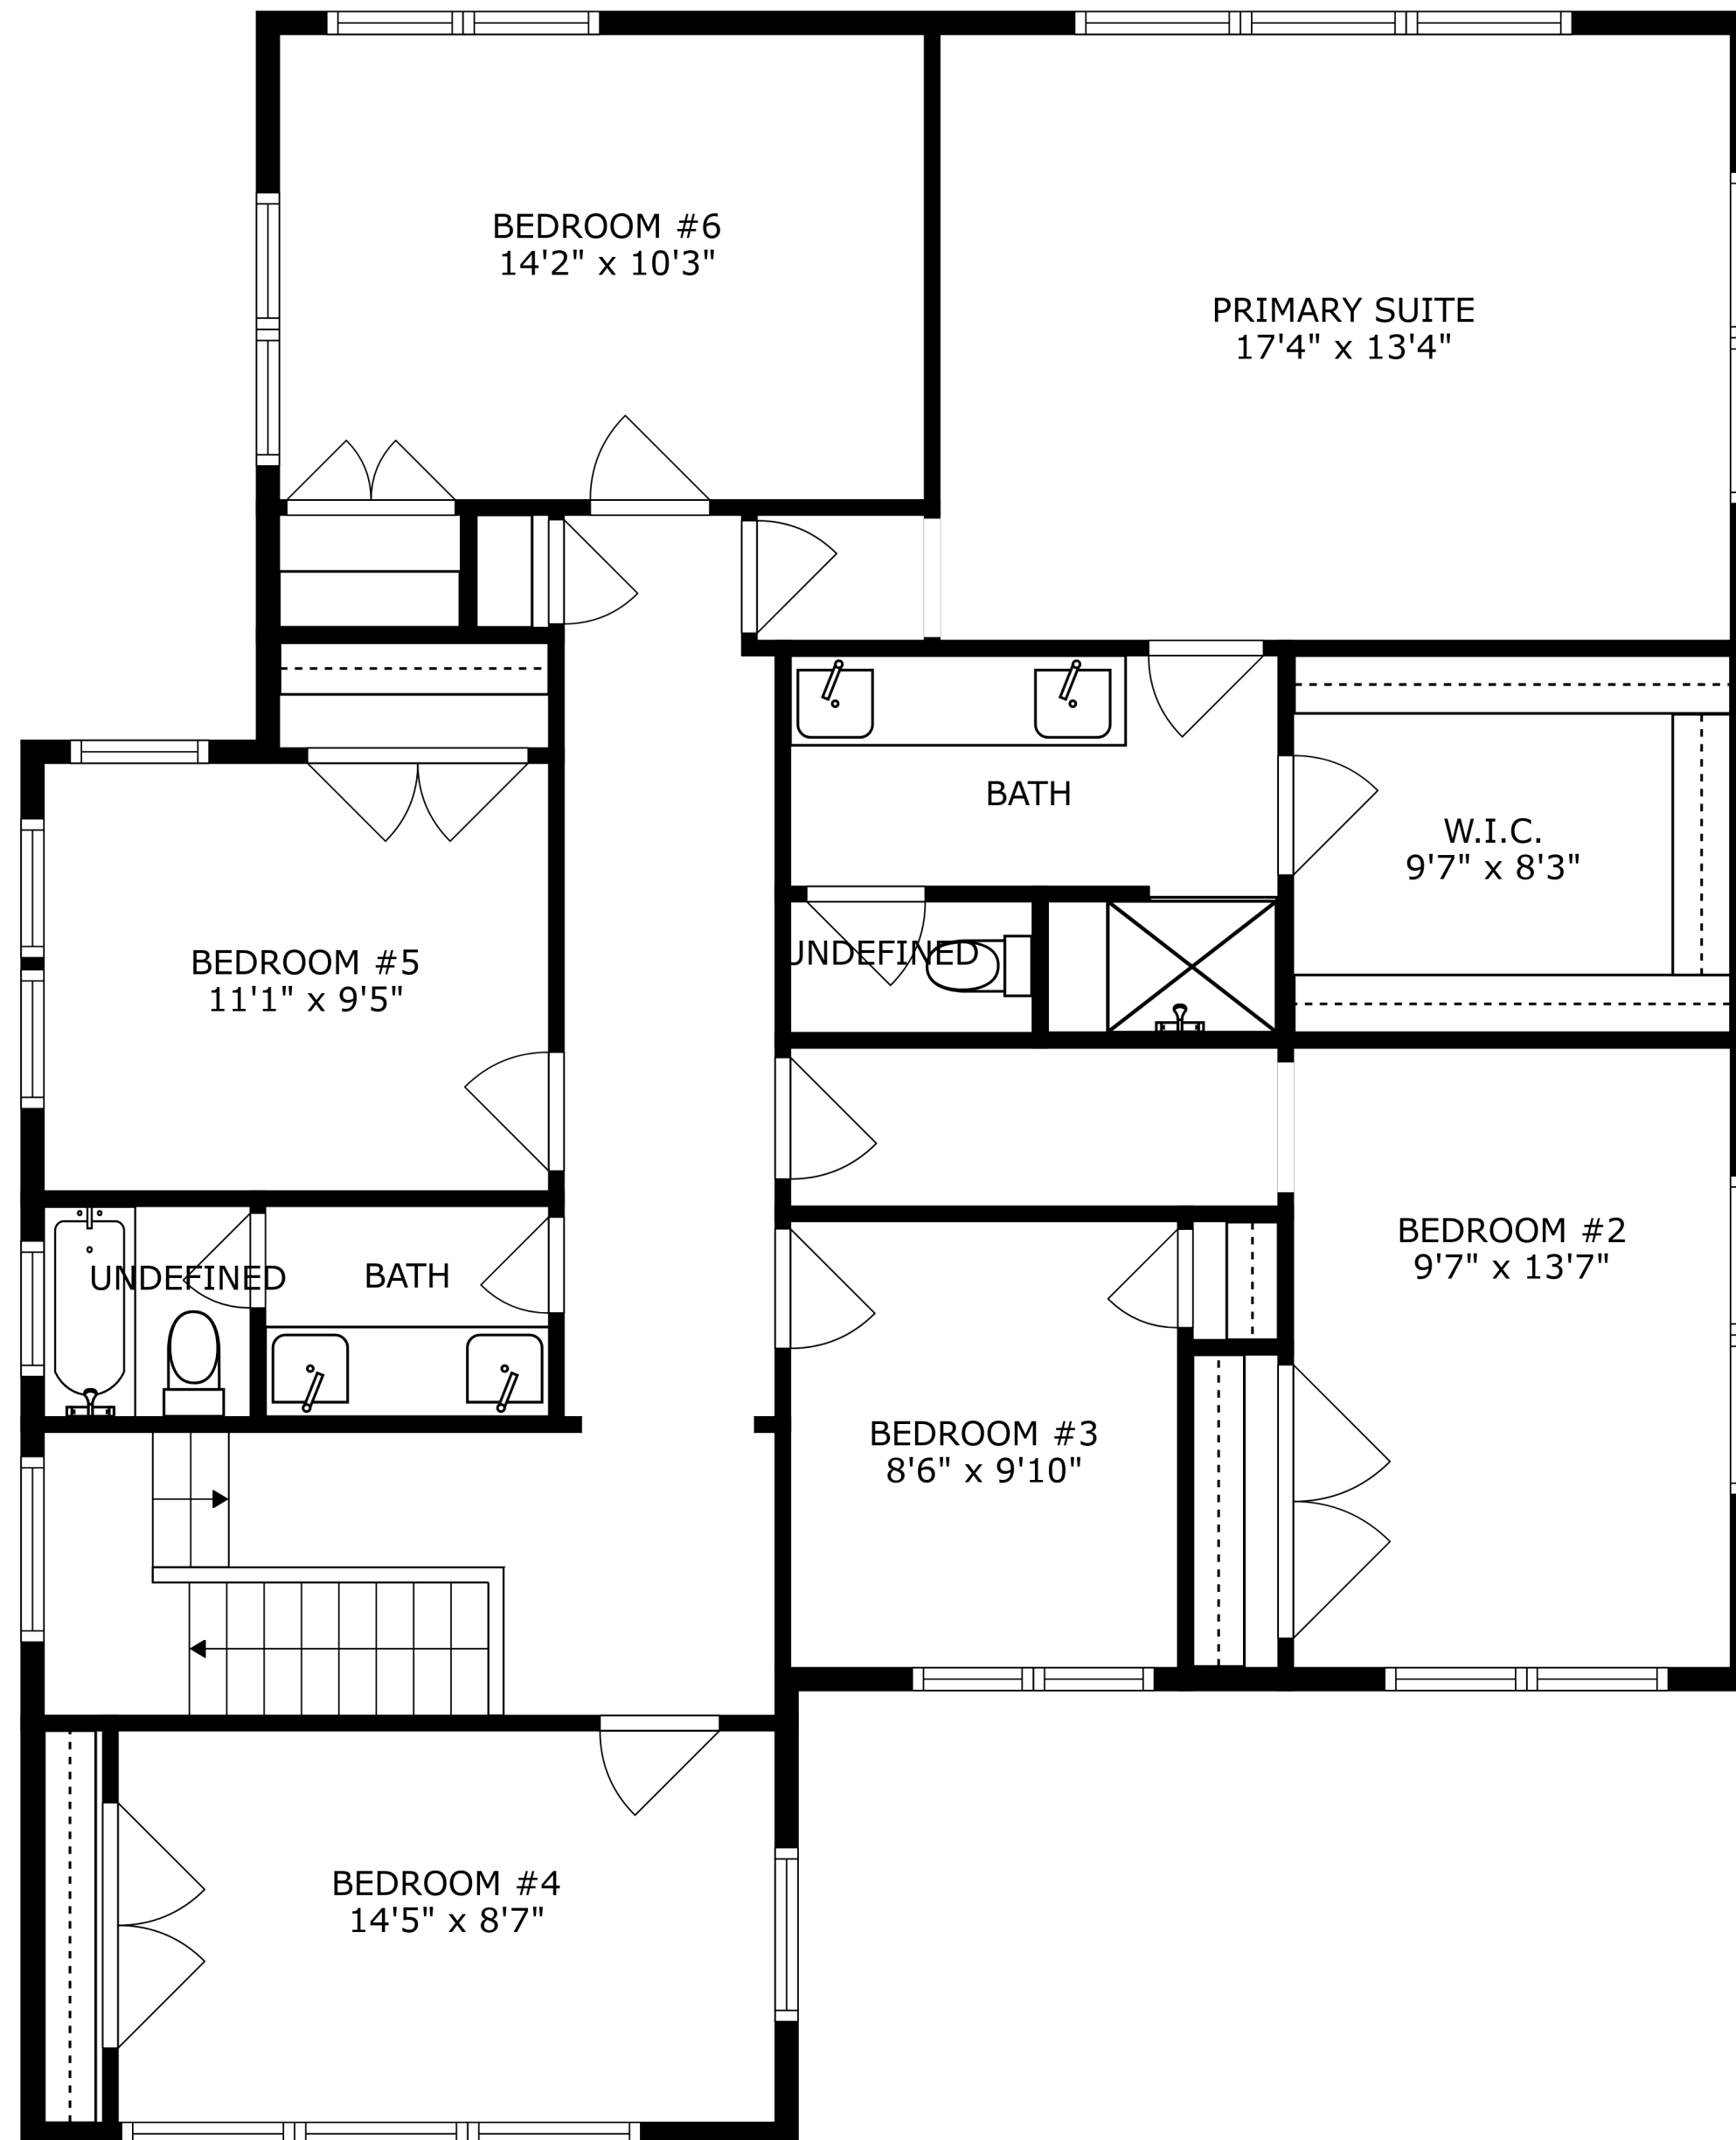

FIREPIT AREA
12'11" x 7'1"

FLOOR 1

FLOOR 2

FLOOR 3

SIZES AND DIMENSIONS ARE APPROXIMATE, ACTUAL MAY VARY.

SIZES AND DIMENSIONS ARE APPROXIMATE, ACTUAL MAY VARY.

FIREPIT AREA
12'11" x 7'1"

SIZES AND DIMENSIONS ARE APPROXIMATE, ACTUAL MAY VARY.

SIZES AND DIMENSIONS ARE APPROXIMATE, ACTUAL MAY VARY.