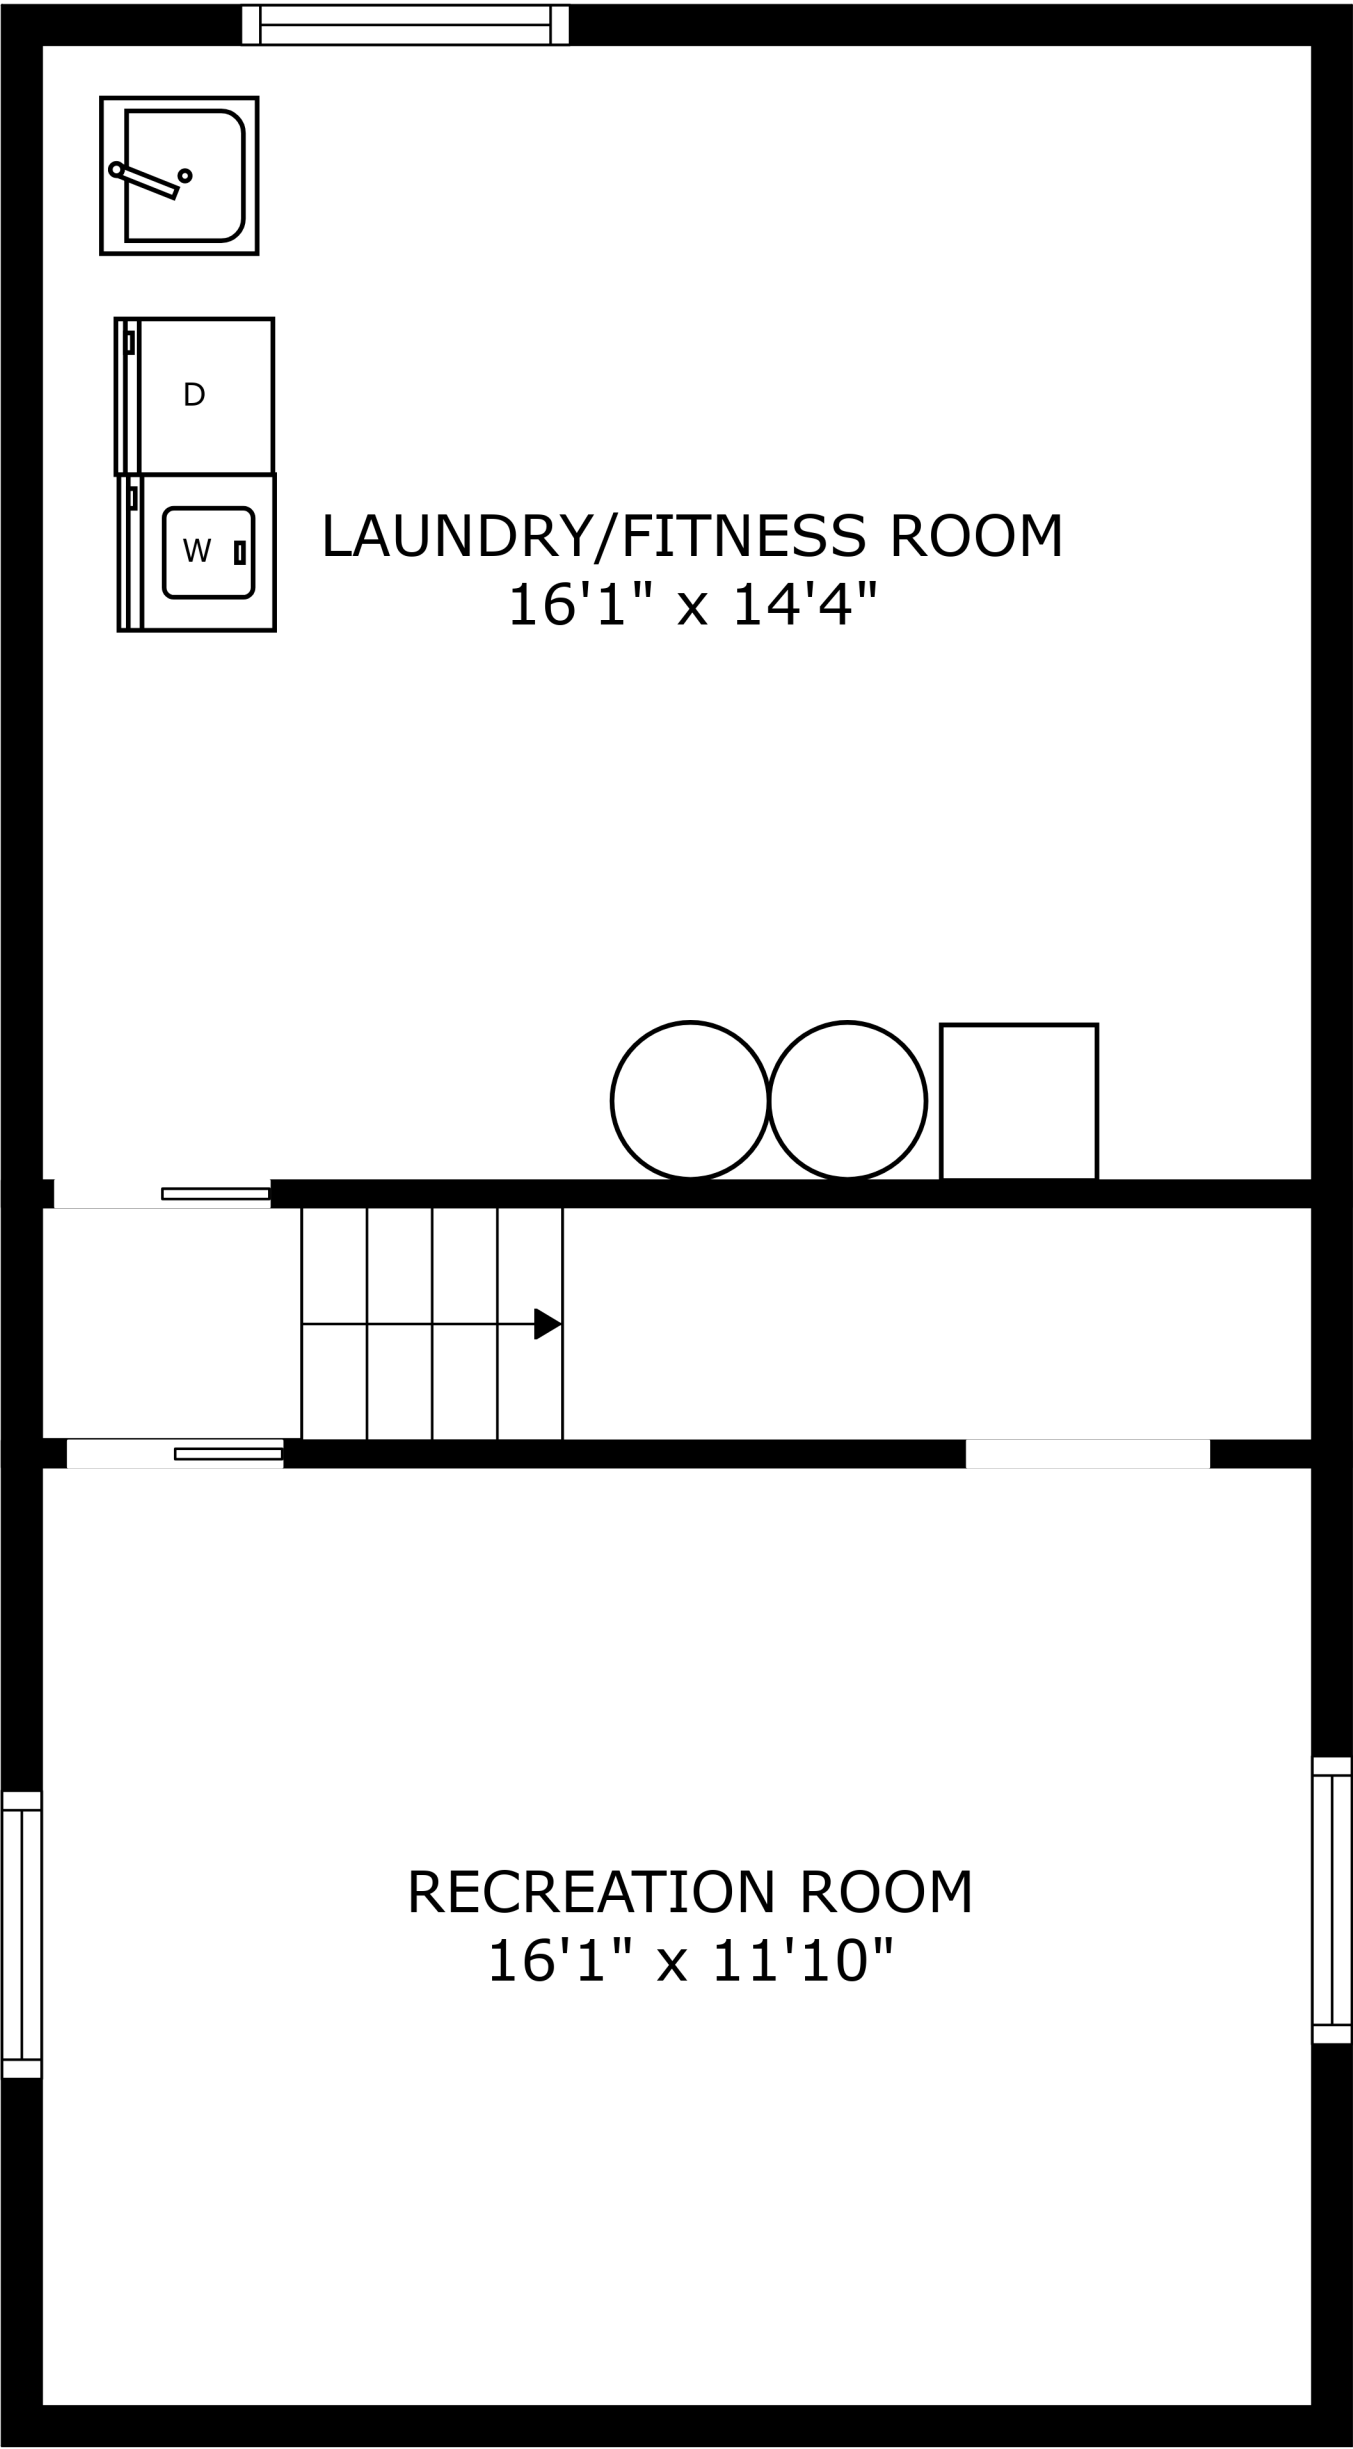

FIREPIT AREA
12'11" x 7'1"

FLOOR 1

FLOOR 2

FLOOR 3

SIZES AND DIMENSIONS ARE APPROXIMATE, ACTUAL MAY VARY.

SIZES AND DIMENSIONS ARE APPROXIMATE, ACTUAL MAY VARY.

FIREPIT AREA
12'11" x 7'1"

SIZES AND DIMENSIONS ARE APPROXIMATE, ACTUAL MAY VARY.

SIZES AND DIMENSIONS ARE APPROXIMATE, ACTUAL MAY VARY.