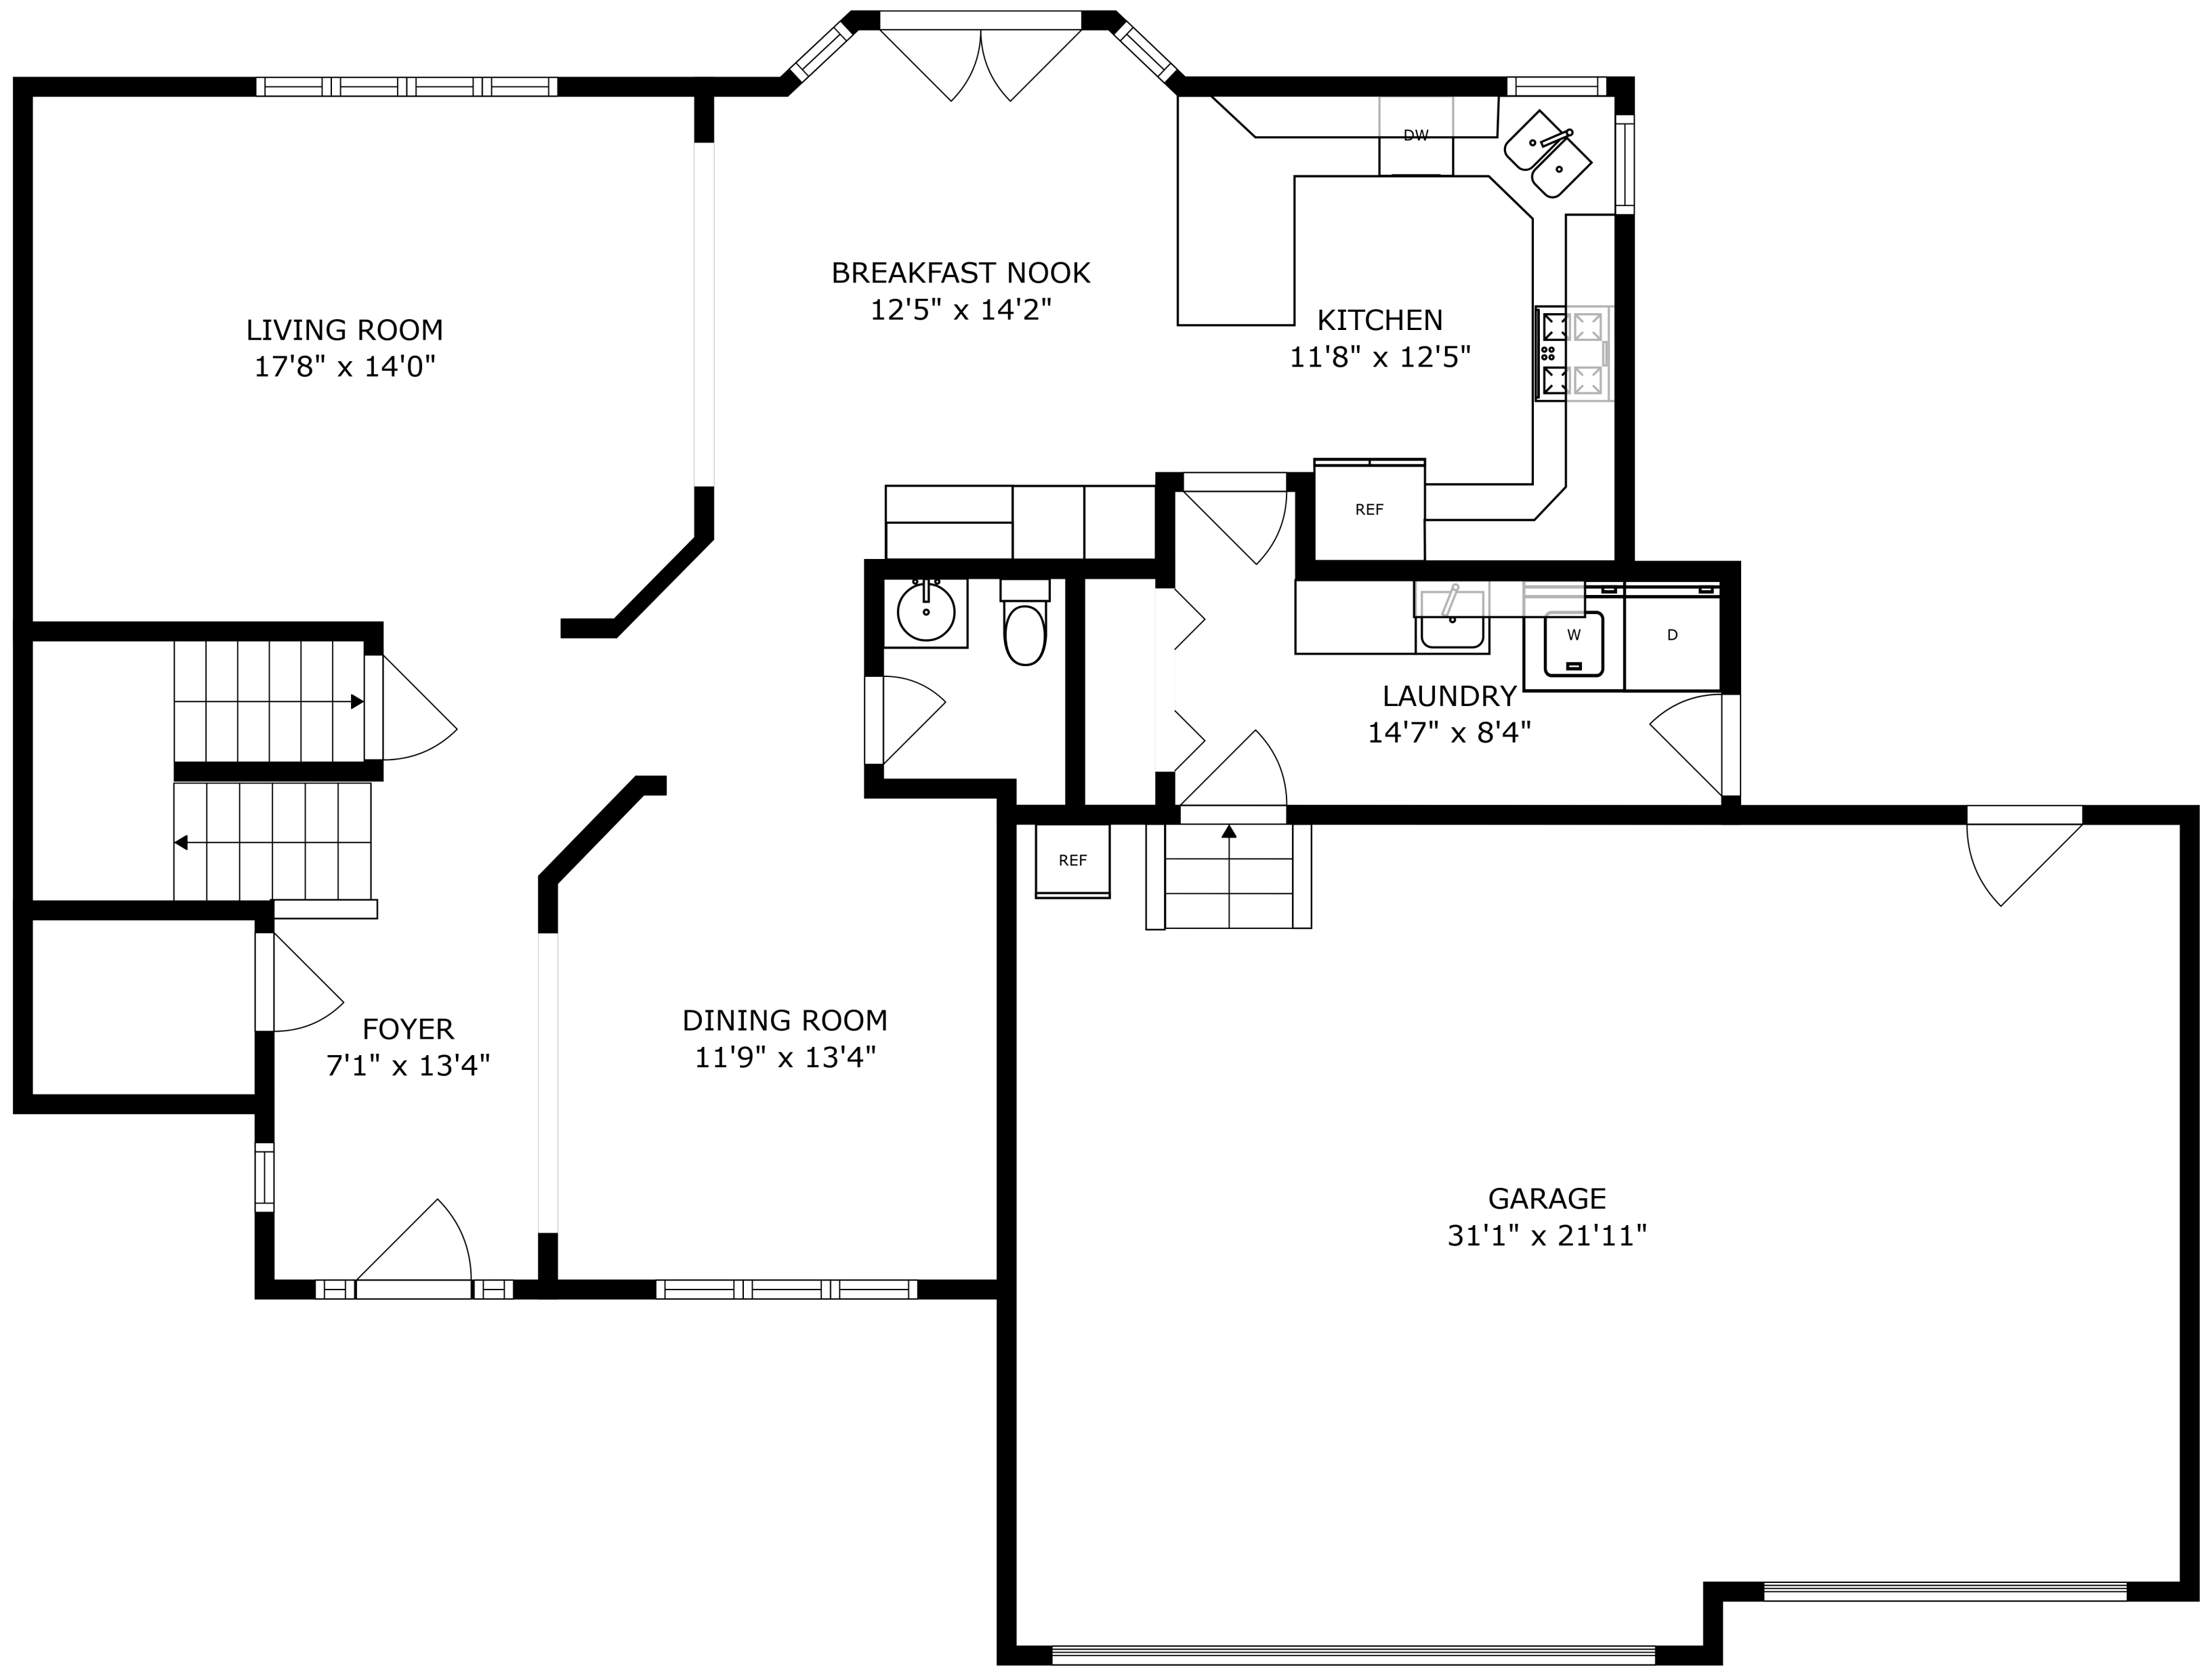

SIZES AND DIMENSIONS ARE APPROXIMATE, ACTUAL MAY VARY.

SIZES AND DIMENSIONS ARE APPROXIMATE, ACTUAL MAY VARY.

SIZES AND DIMENSIONS ARE APPROXIMATE, ACTUAL MAY VARY.

RECREATION ROOM
24'10" x 29'8"

BATH
8'6" x 4'8"

WET BAR
10'10" x 9'11"

ELECTRICAL ROOM
15'3" x 18'9"

DW