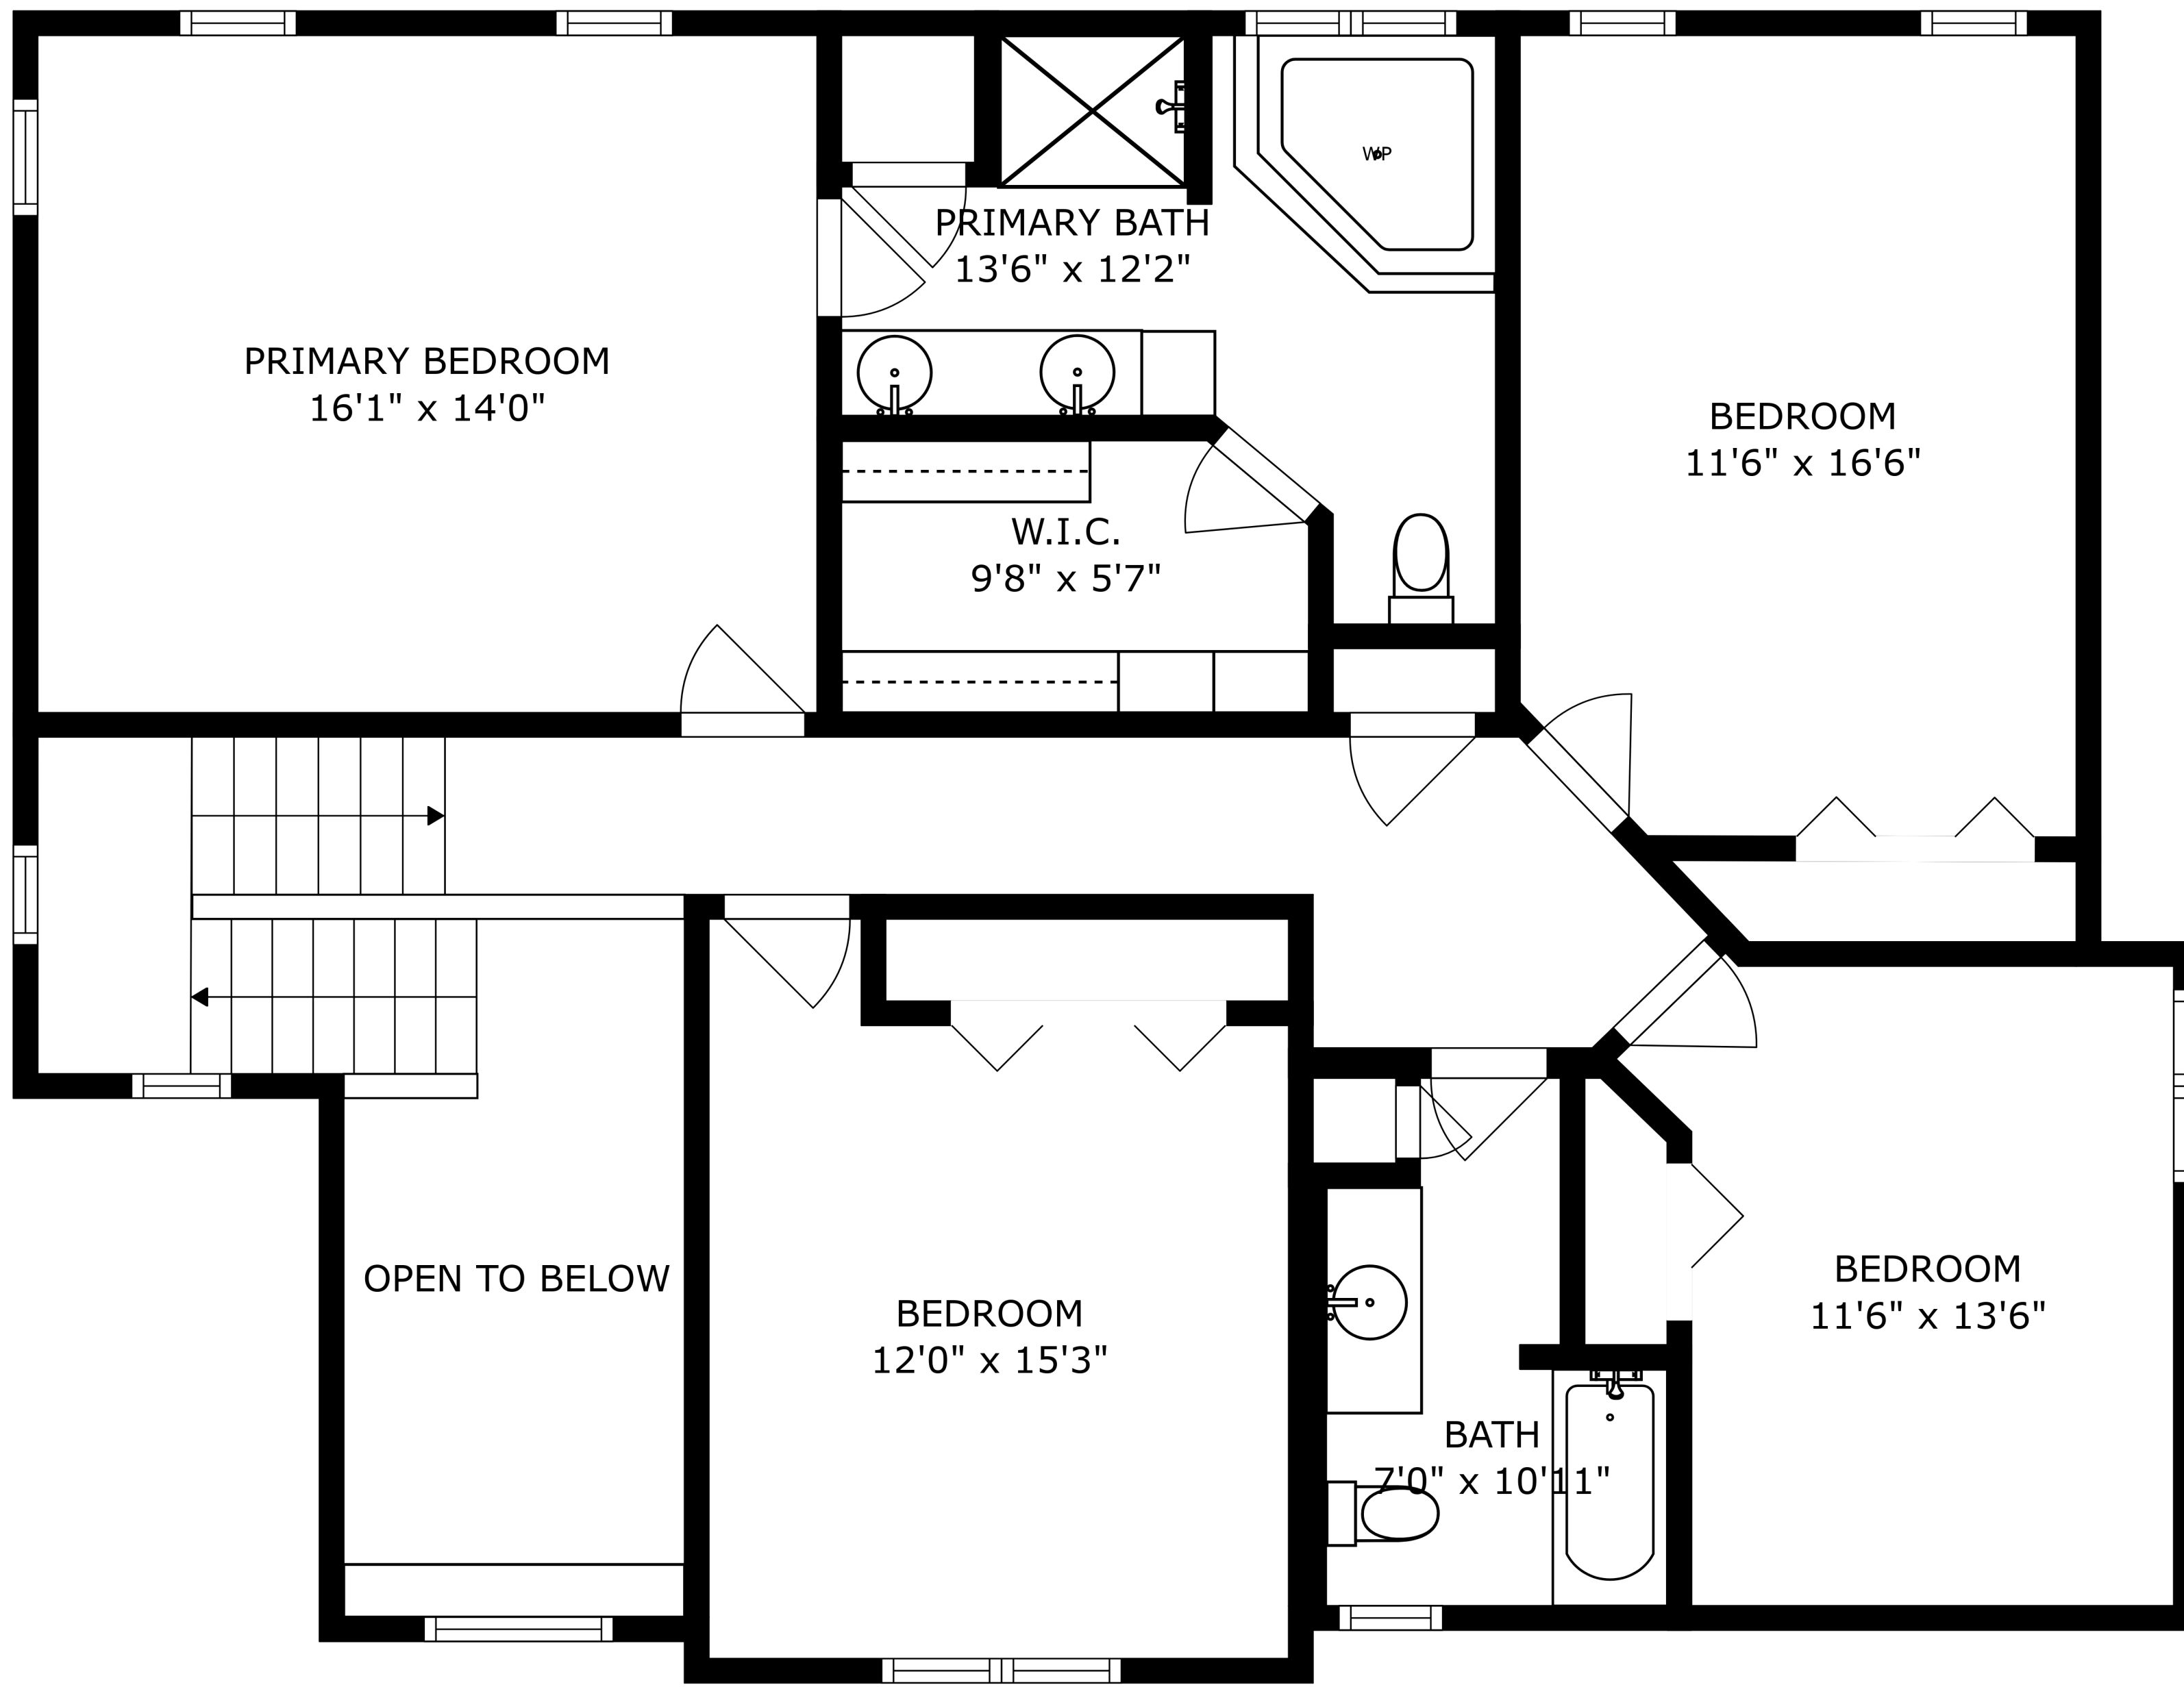

SIZES AND DIMENSIONS ARE APPROXIMATE, ACTUAL MAY VARY.

SIZES AND DIMENSIONS ARE APPROXIMATE, ACTUAL MAY VARY.

SIZES AND DIMENSIONS ARE APPROXIMATE, ACTUAL MAY VARY.

RECREATION ROOM
24'10" x 29'8"

BATH
8'6" x 4'8"

WET BAR
10'10" x 9'11"

ELECTRICAL ROOM
15'3" x 18'9"

DW