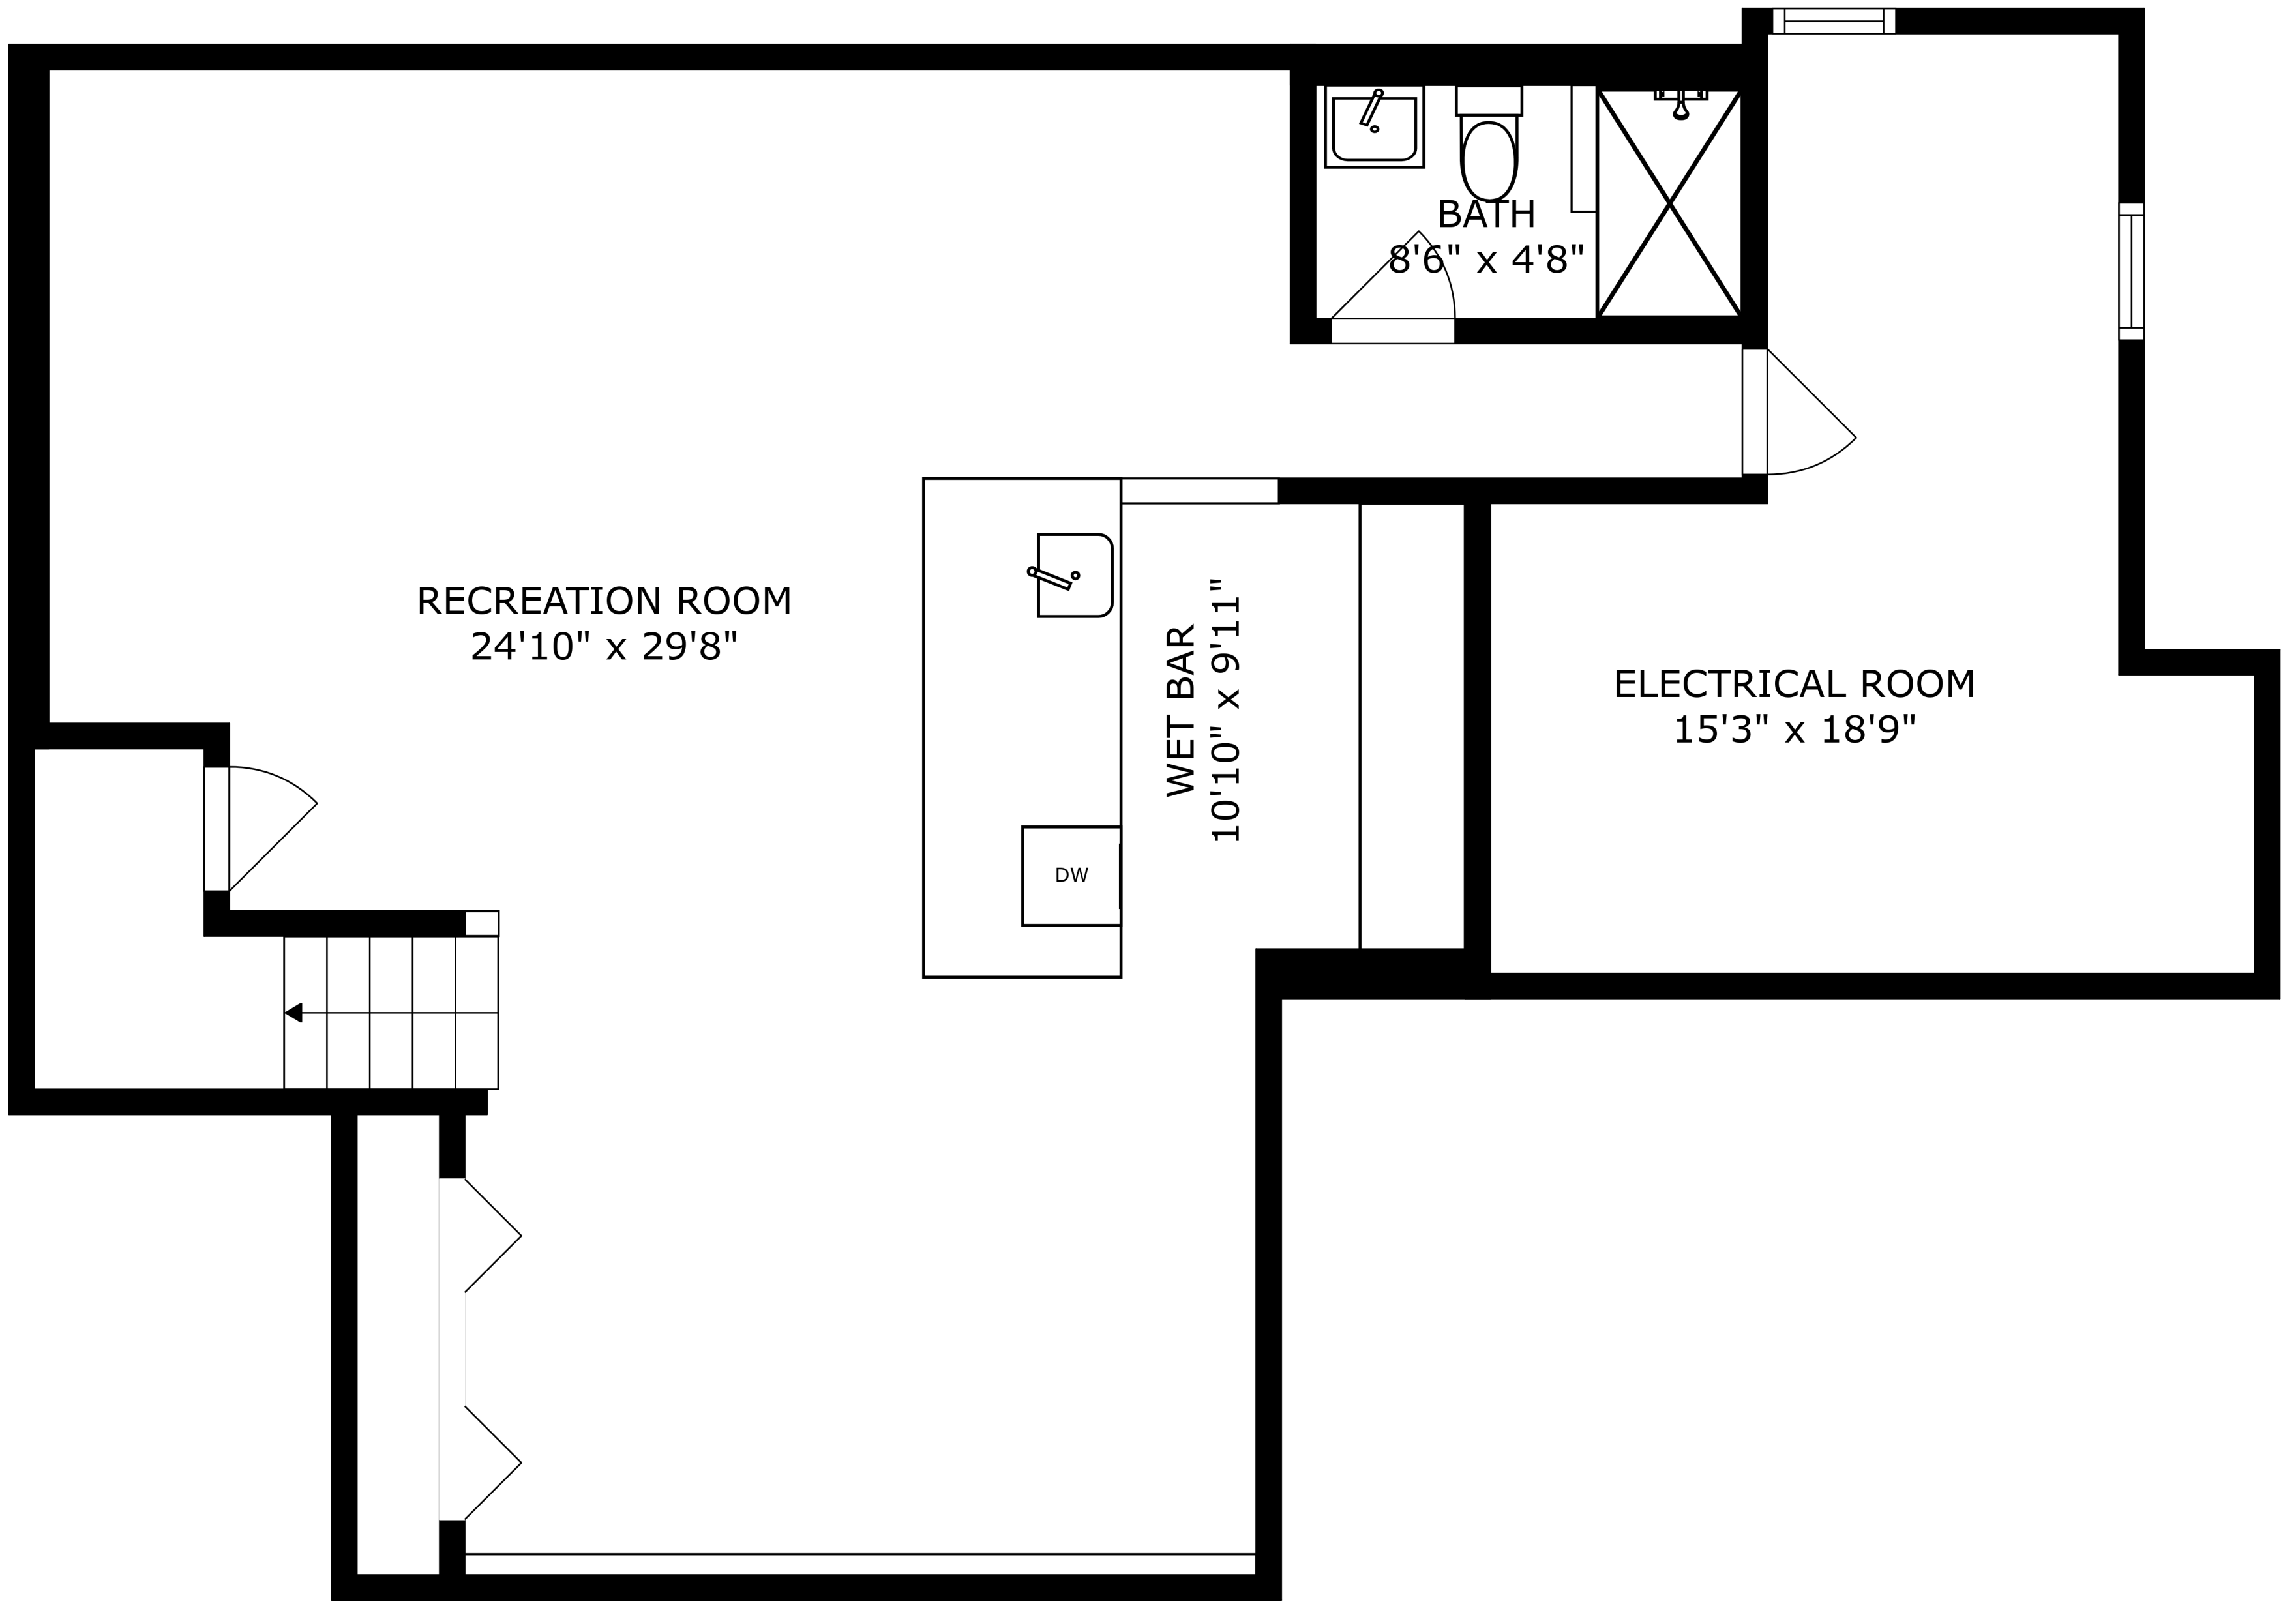

SIZES AND DIMENSIONS ARE APPROXIMATE, ACTUAL MAY VARY.

SIZES AND DIMENSIONS ARE APPROXIMATE, ACTUAL MAY VARY.

SIZES AND DIMENSIONS ARE APPROXIMATE, ACTUAL MAY VARY.

RECREATION ROOM
24'10" x 29'8"

BATH
8'6" x 4'8"

WET BAR
10'10" x 9'11"

ELECTRICAL ROOM
15'3" x 18'9"

DW