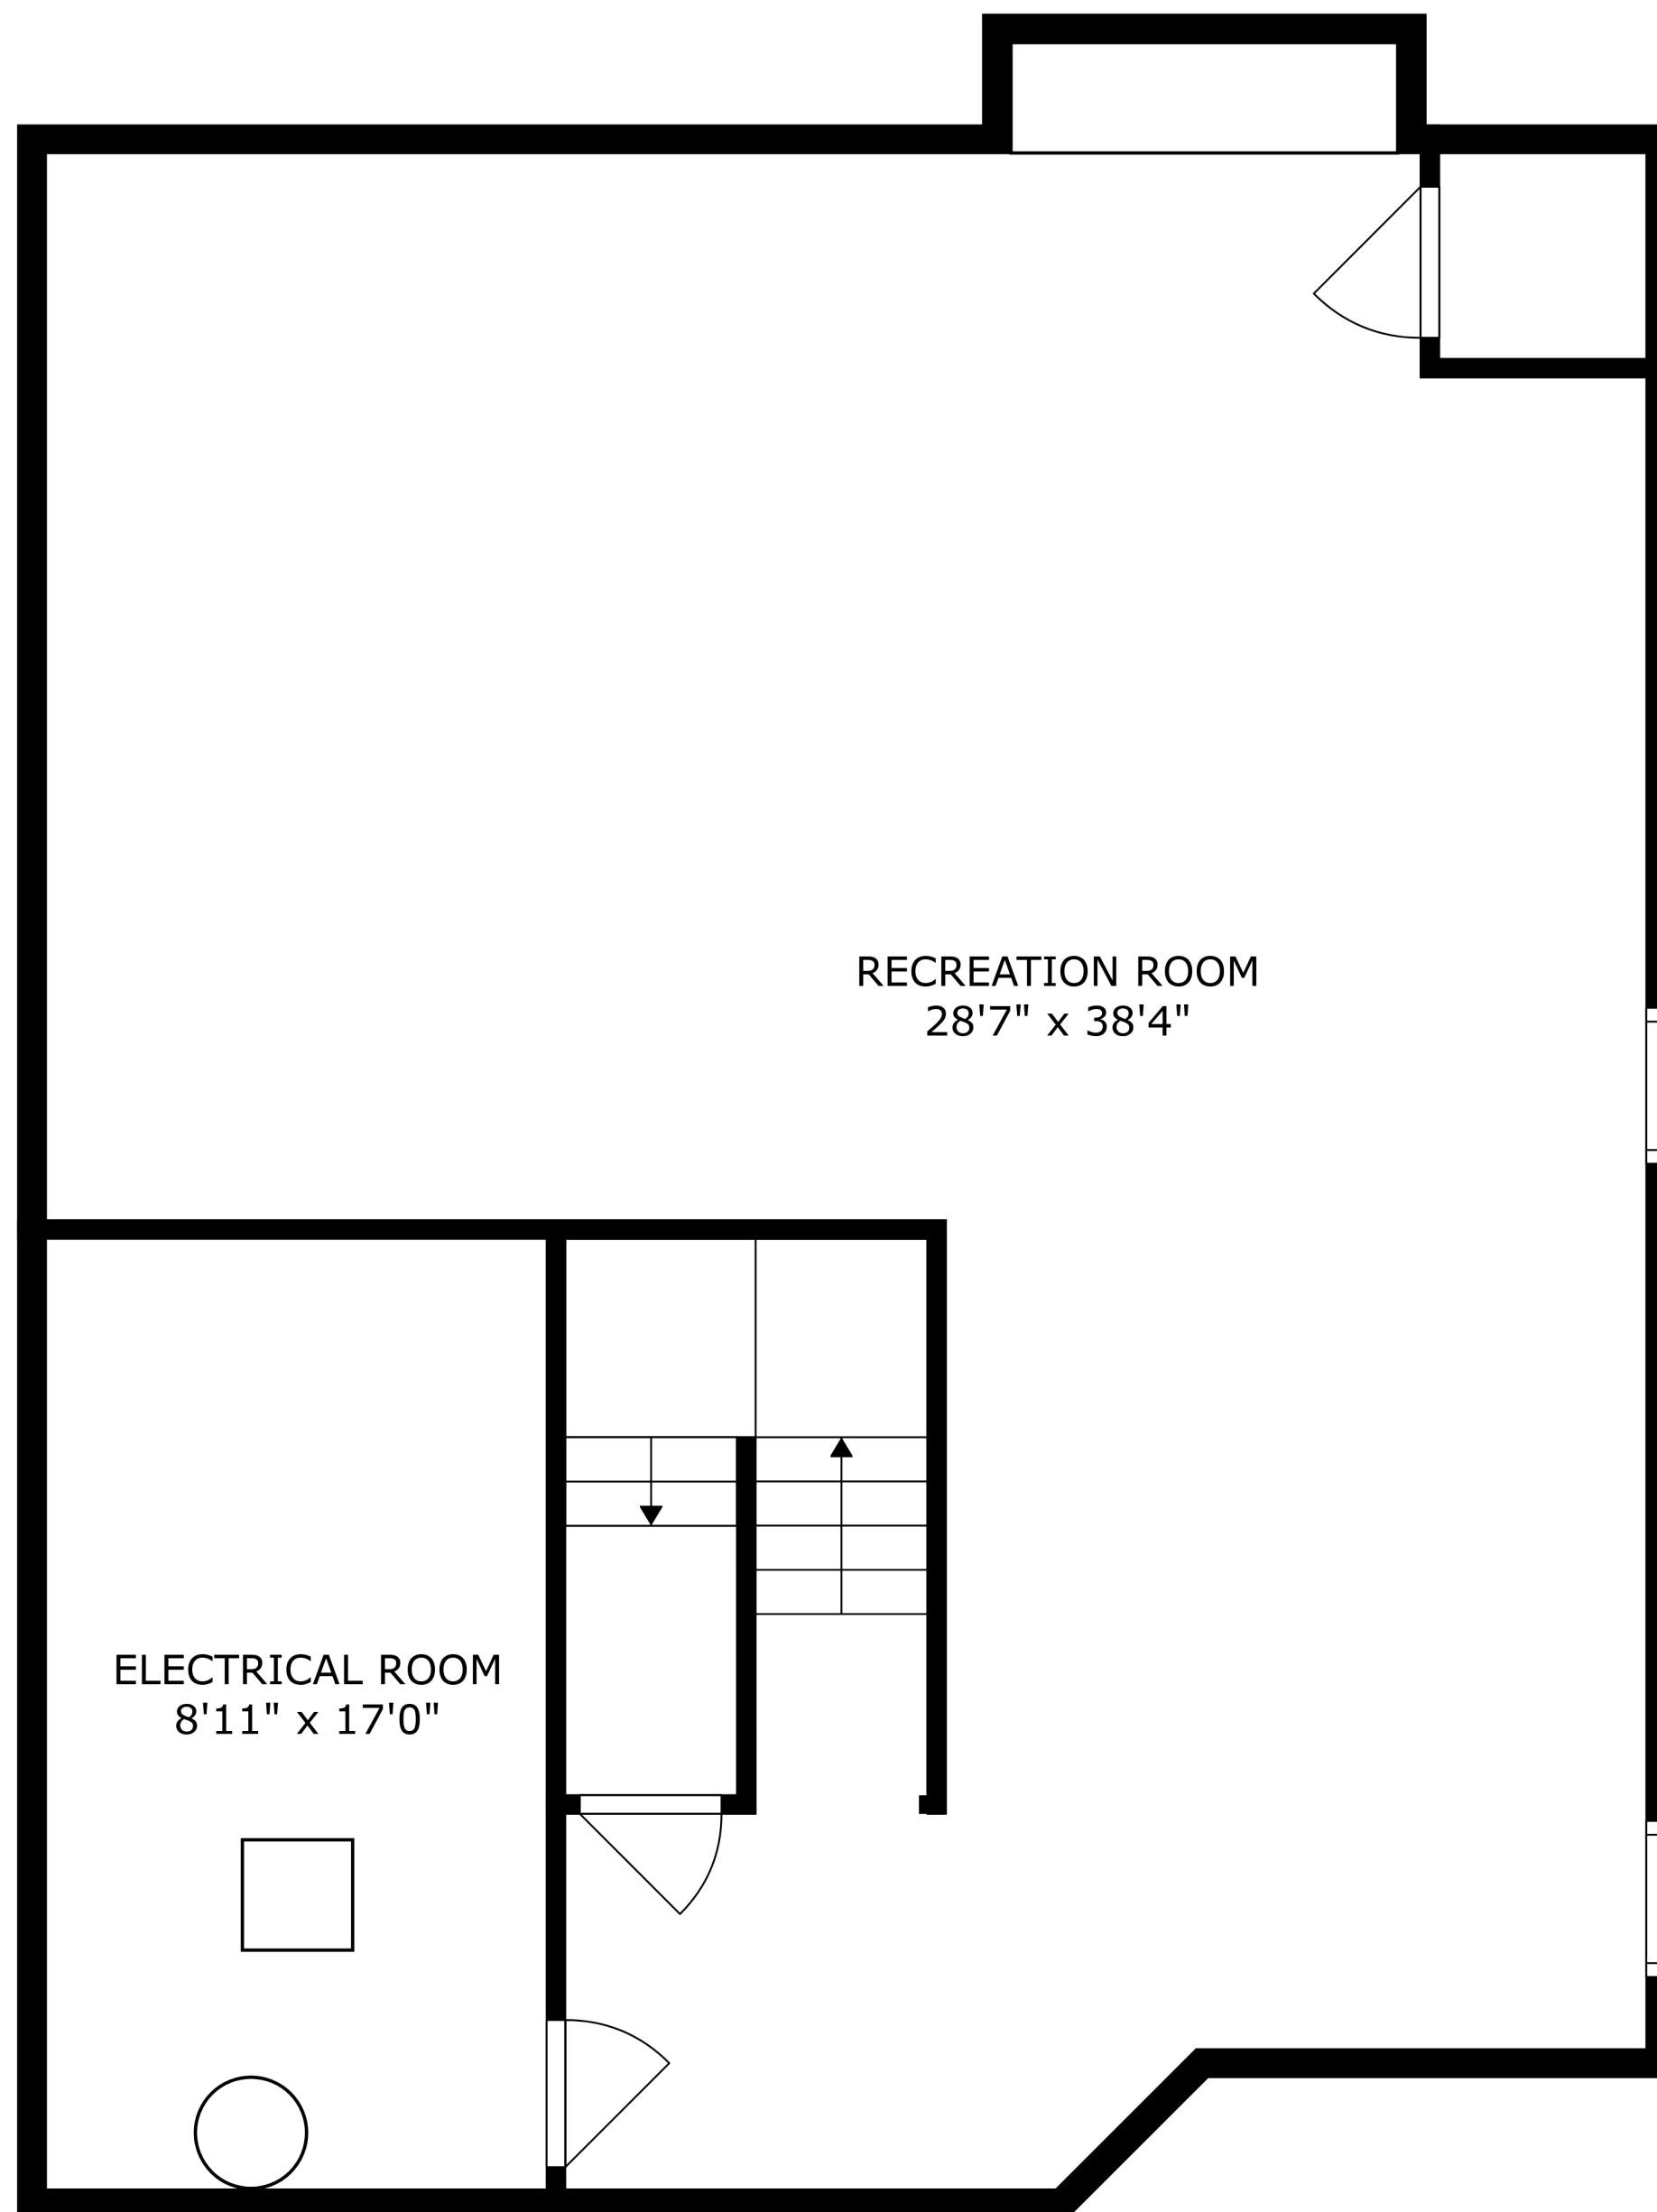

SIZES AND DIMENSIONS ARE APPROXIMATE, ACTUAL MAY VARY.

SIZES AND DIMENSIONS ARE APPROXIMATE, ACTUAL MAY VARY.

SIZES AND DIMENSIONS ARE APPROXIMATE, ACTUAL MAY VARY.

RECREATION ROOM  
28'7" x 38'4"

ELECTRICAL ROOM  
8'11" x 17'0"

SIZES AND DIMENSIONS ARE APPROXIMATE, ACTUAL MAY VARY.