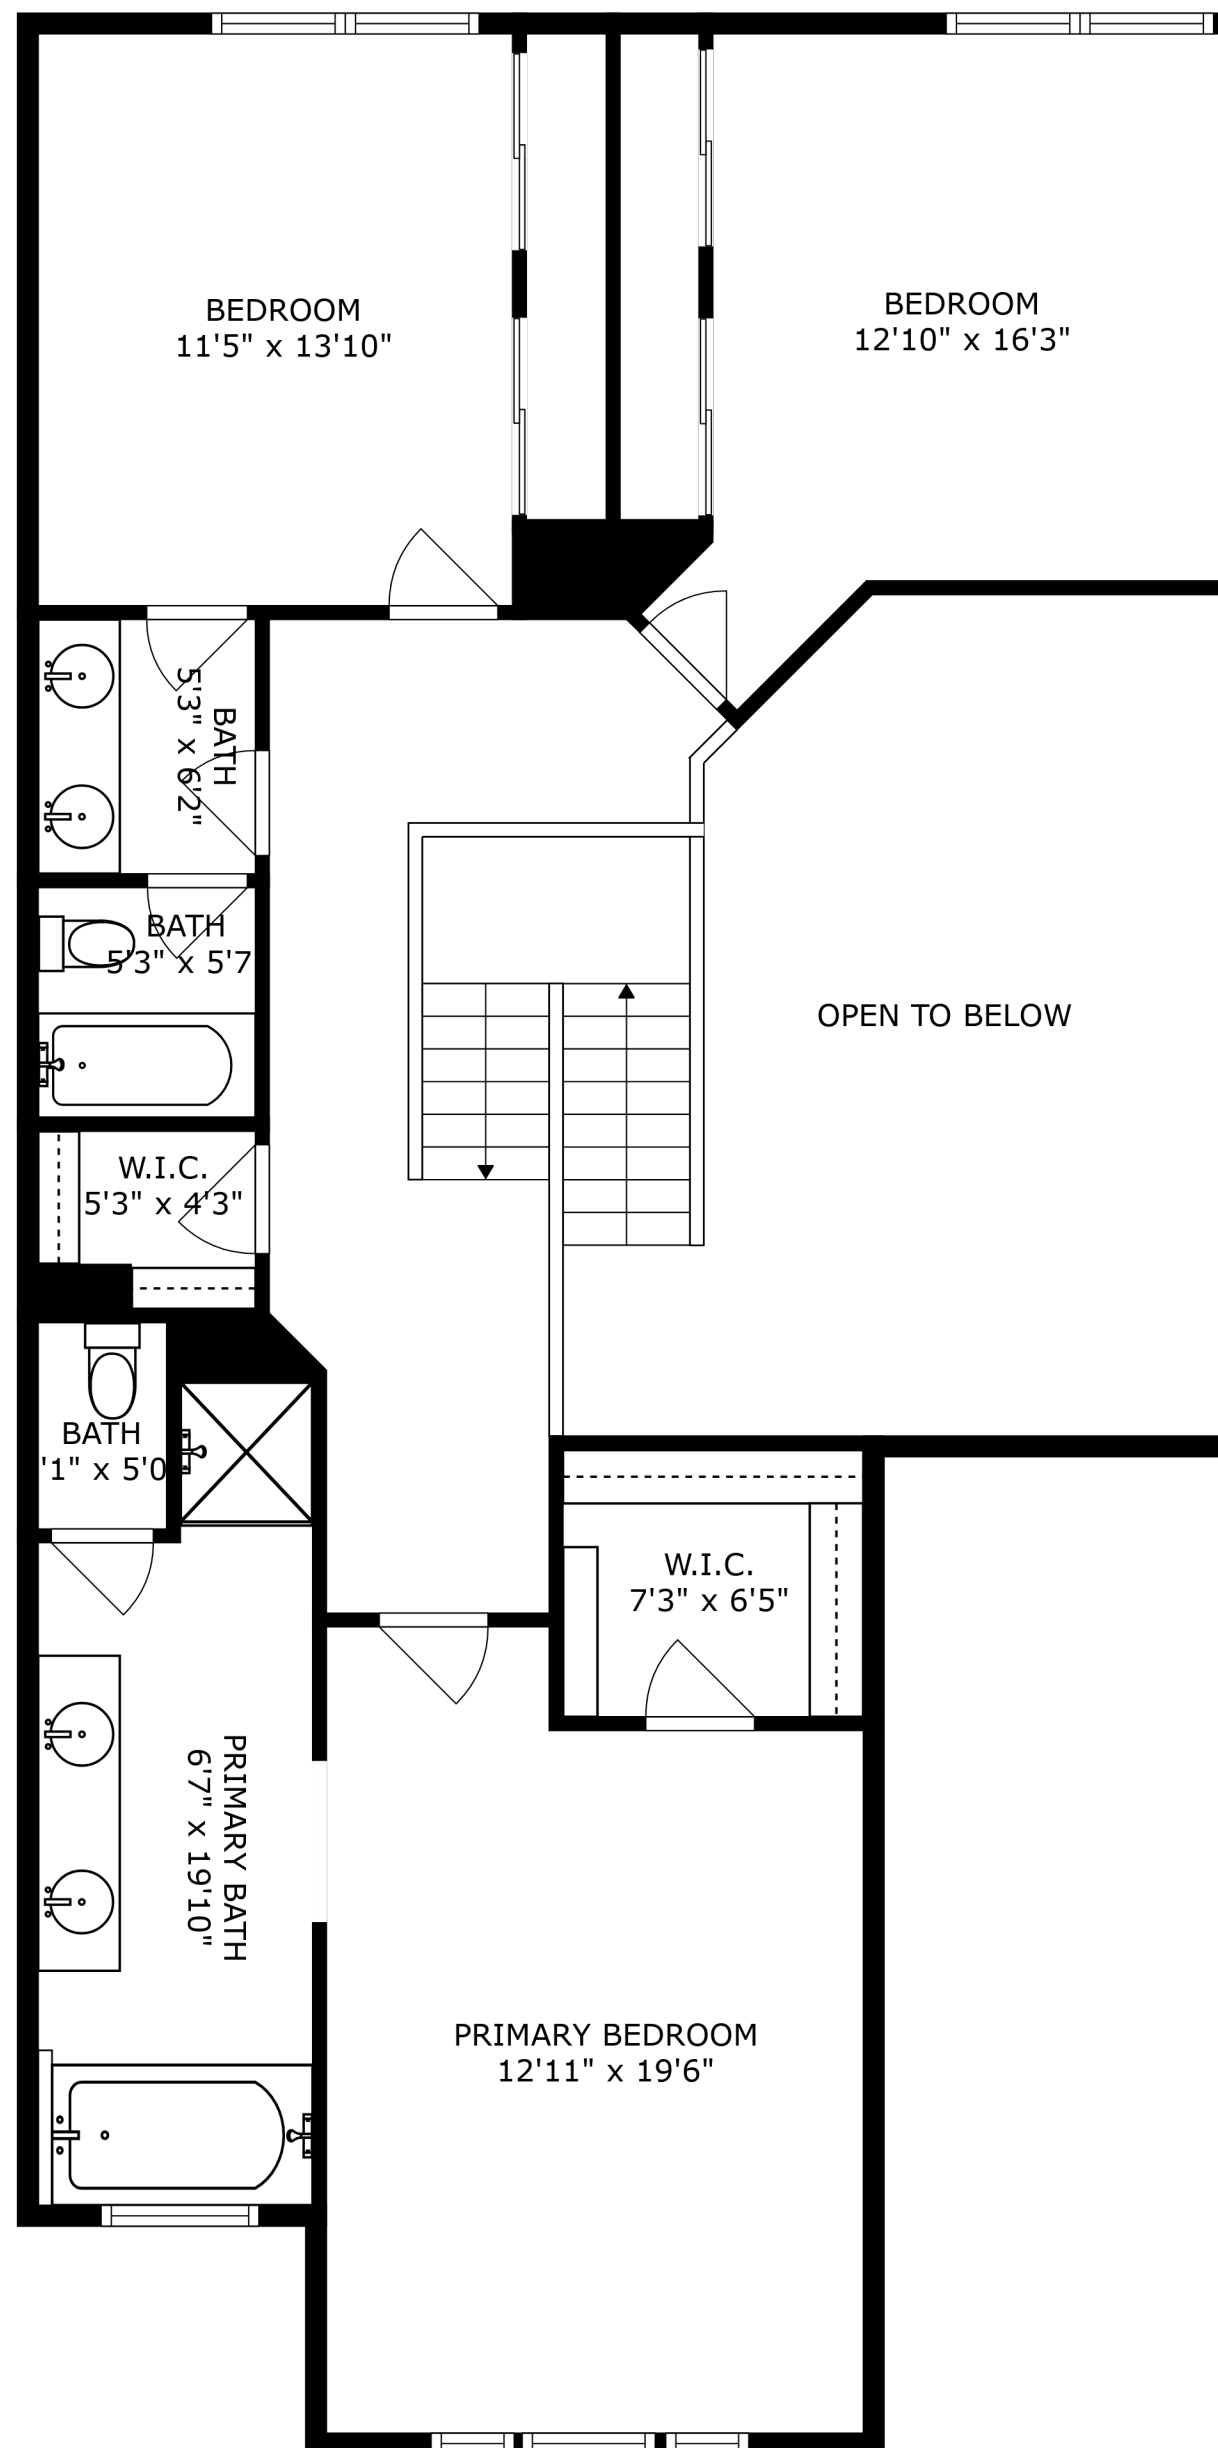

SIZES AND DIMENSIONS ARE APPROXIMATE, ACTUAL MAY VARY.

SIZES AND DIMENSIONS ARE APPROXIMATE, ACTUAL MAY VARY.

SIZES AND DIMENSIONS ARE APPROXIMATE, ACTUAL MAY VARY.

RECREATION ROOM  
28'7" x 38'4"

ELECTRICAL ROOM  
8'11" x 17'0"

SIZES AND DIMENSIONS ARE APPROXIMATE, ACTUAL MAY VARY.