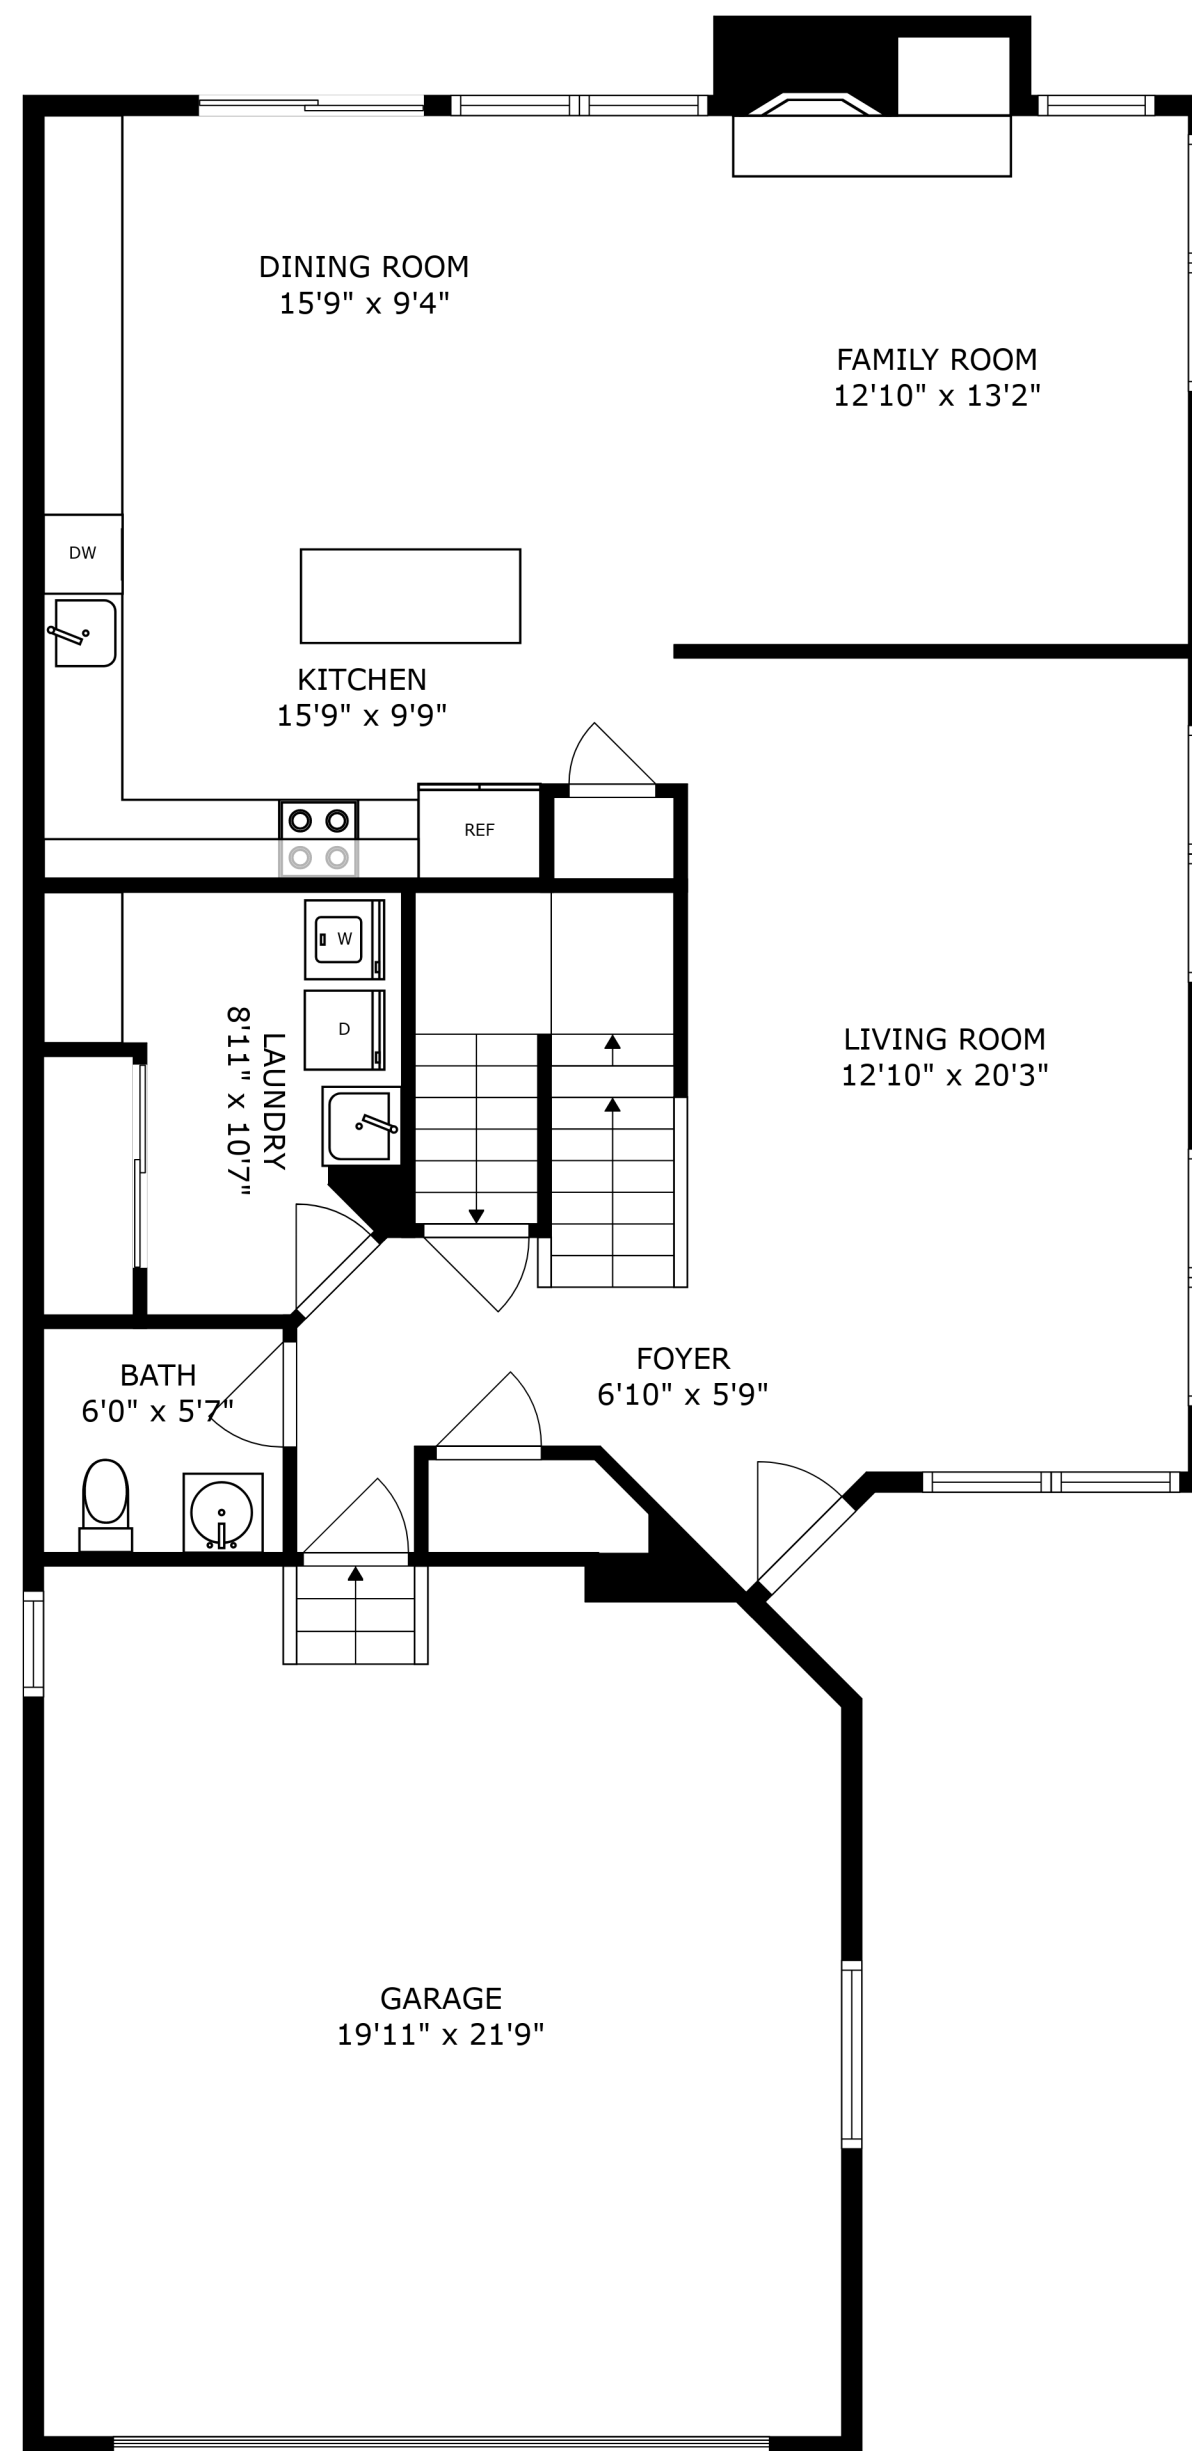

SIZES AND DIMENSIONS ARE APPROXIMATE, ACTUAL MAY VARY.

SIZES AND DIMENSIONS ARE APPROXIMATE, ACTUAL MAY VARY.

SIZES AND DIMENSIONS ARE APPROXIMATE, ACTUAL MAY VARY.

RECREATION ROOM  
28'7" x 38'4"

ELECTRICAL ROOM  
8'11" x 17'0"

SIZES AND DIMENSIONS ARE APPROXIMATE, ACTUAL MAY VARY.