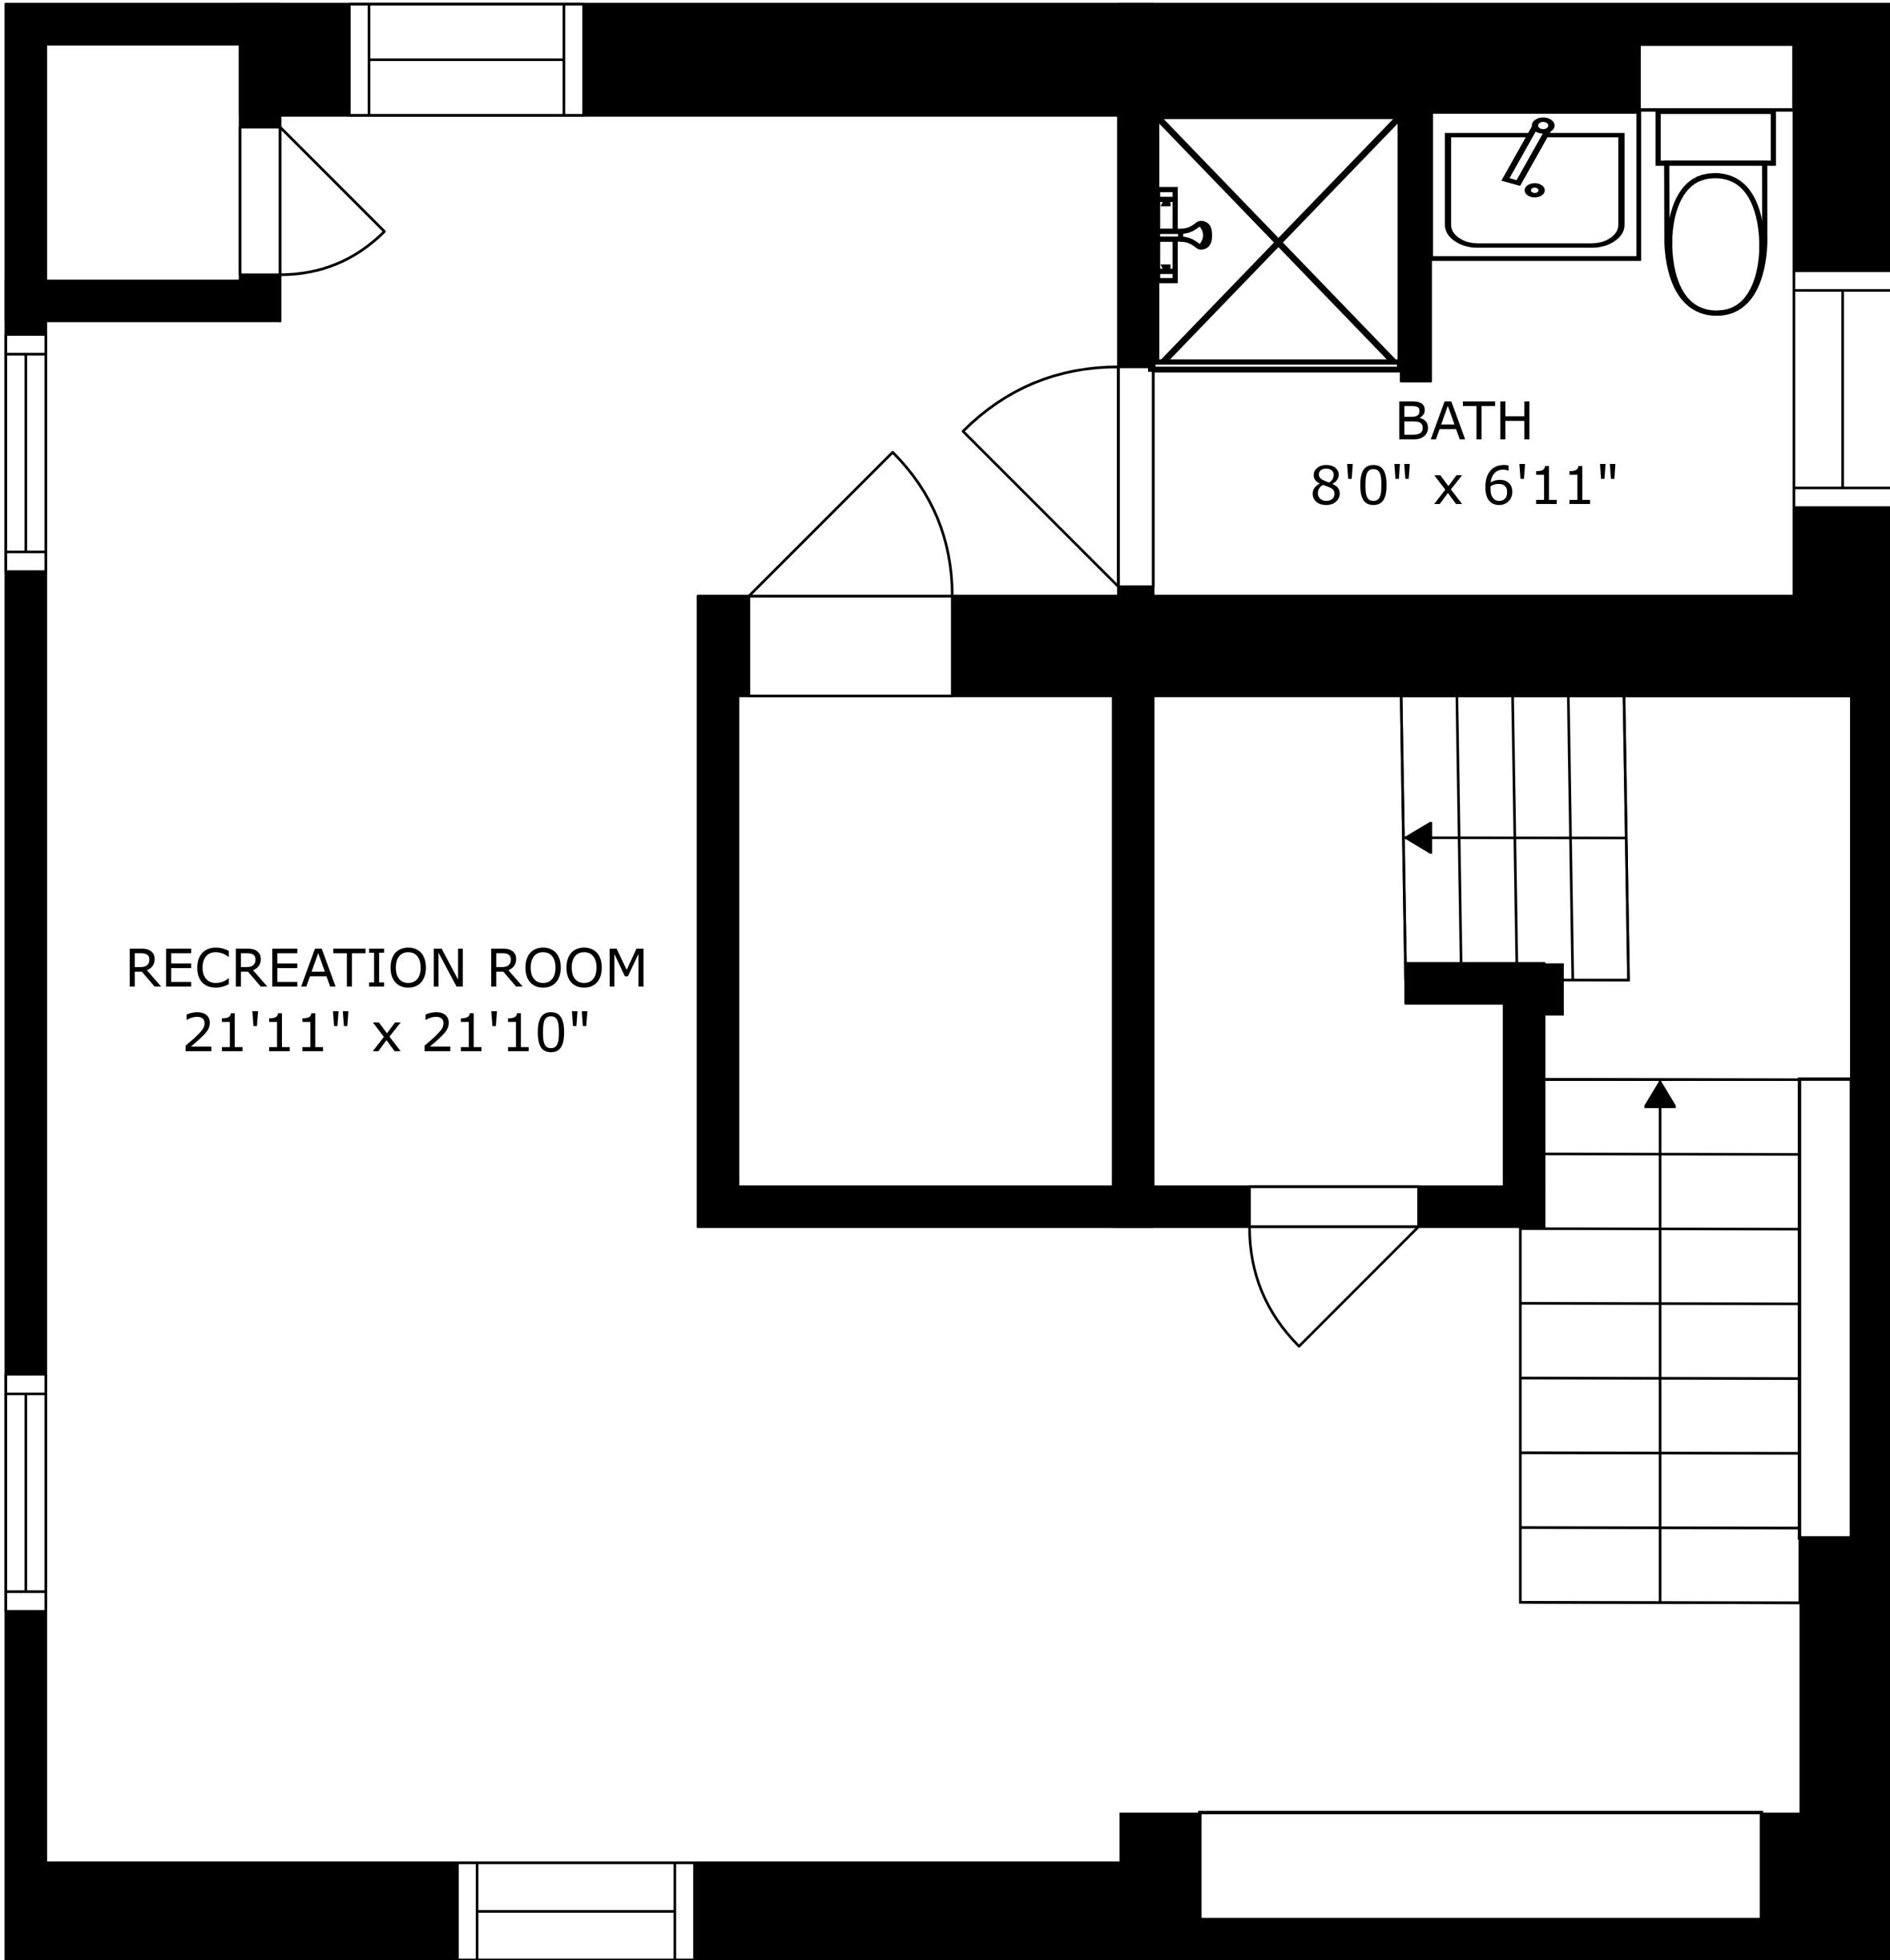

FLOOR 1

FLOOR 2

FLOOR 3

SIZES AND DIMENSIONS ARE APPROXIMATE, ACTUAL MAY VARY.

SIZES AND DIMENSIONS ARE APPROXIMATE, ACTUAL MAY VARY.

RECREATION ROOM
21'11" x 21'10"

BATH
8'0" x 6'11"