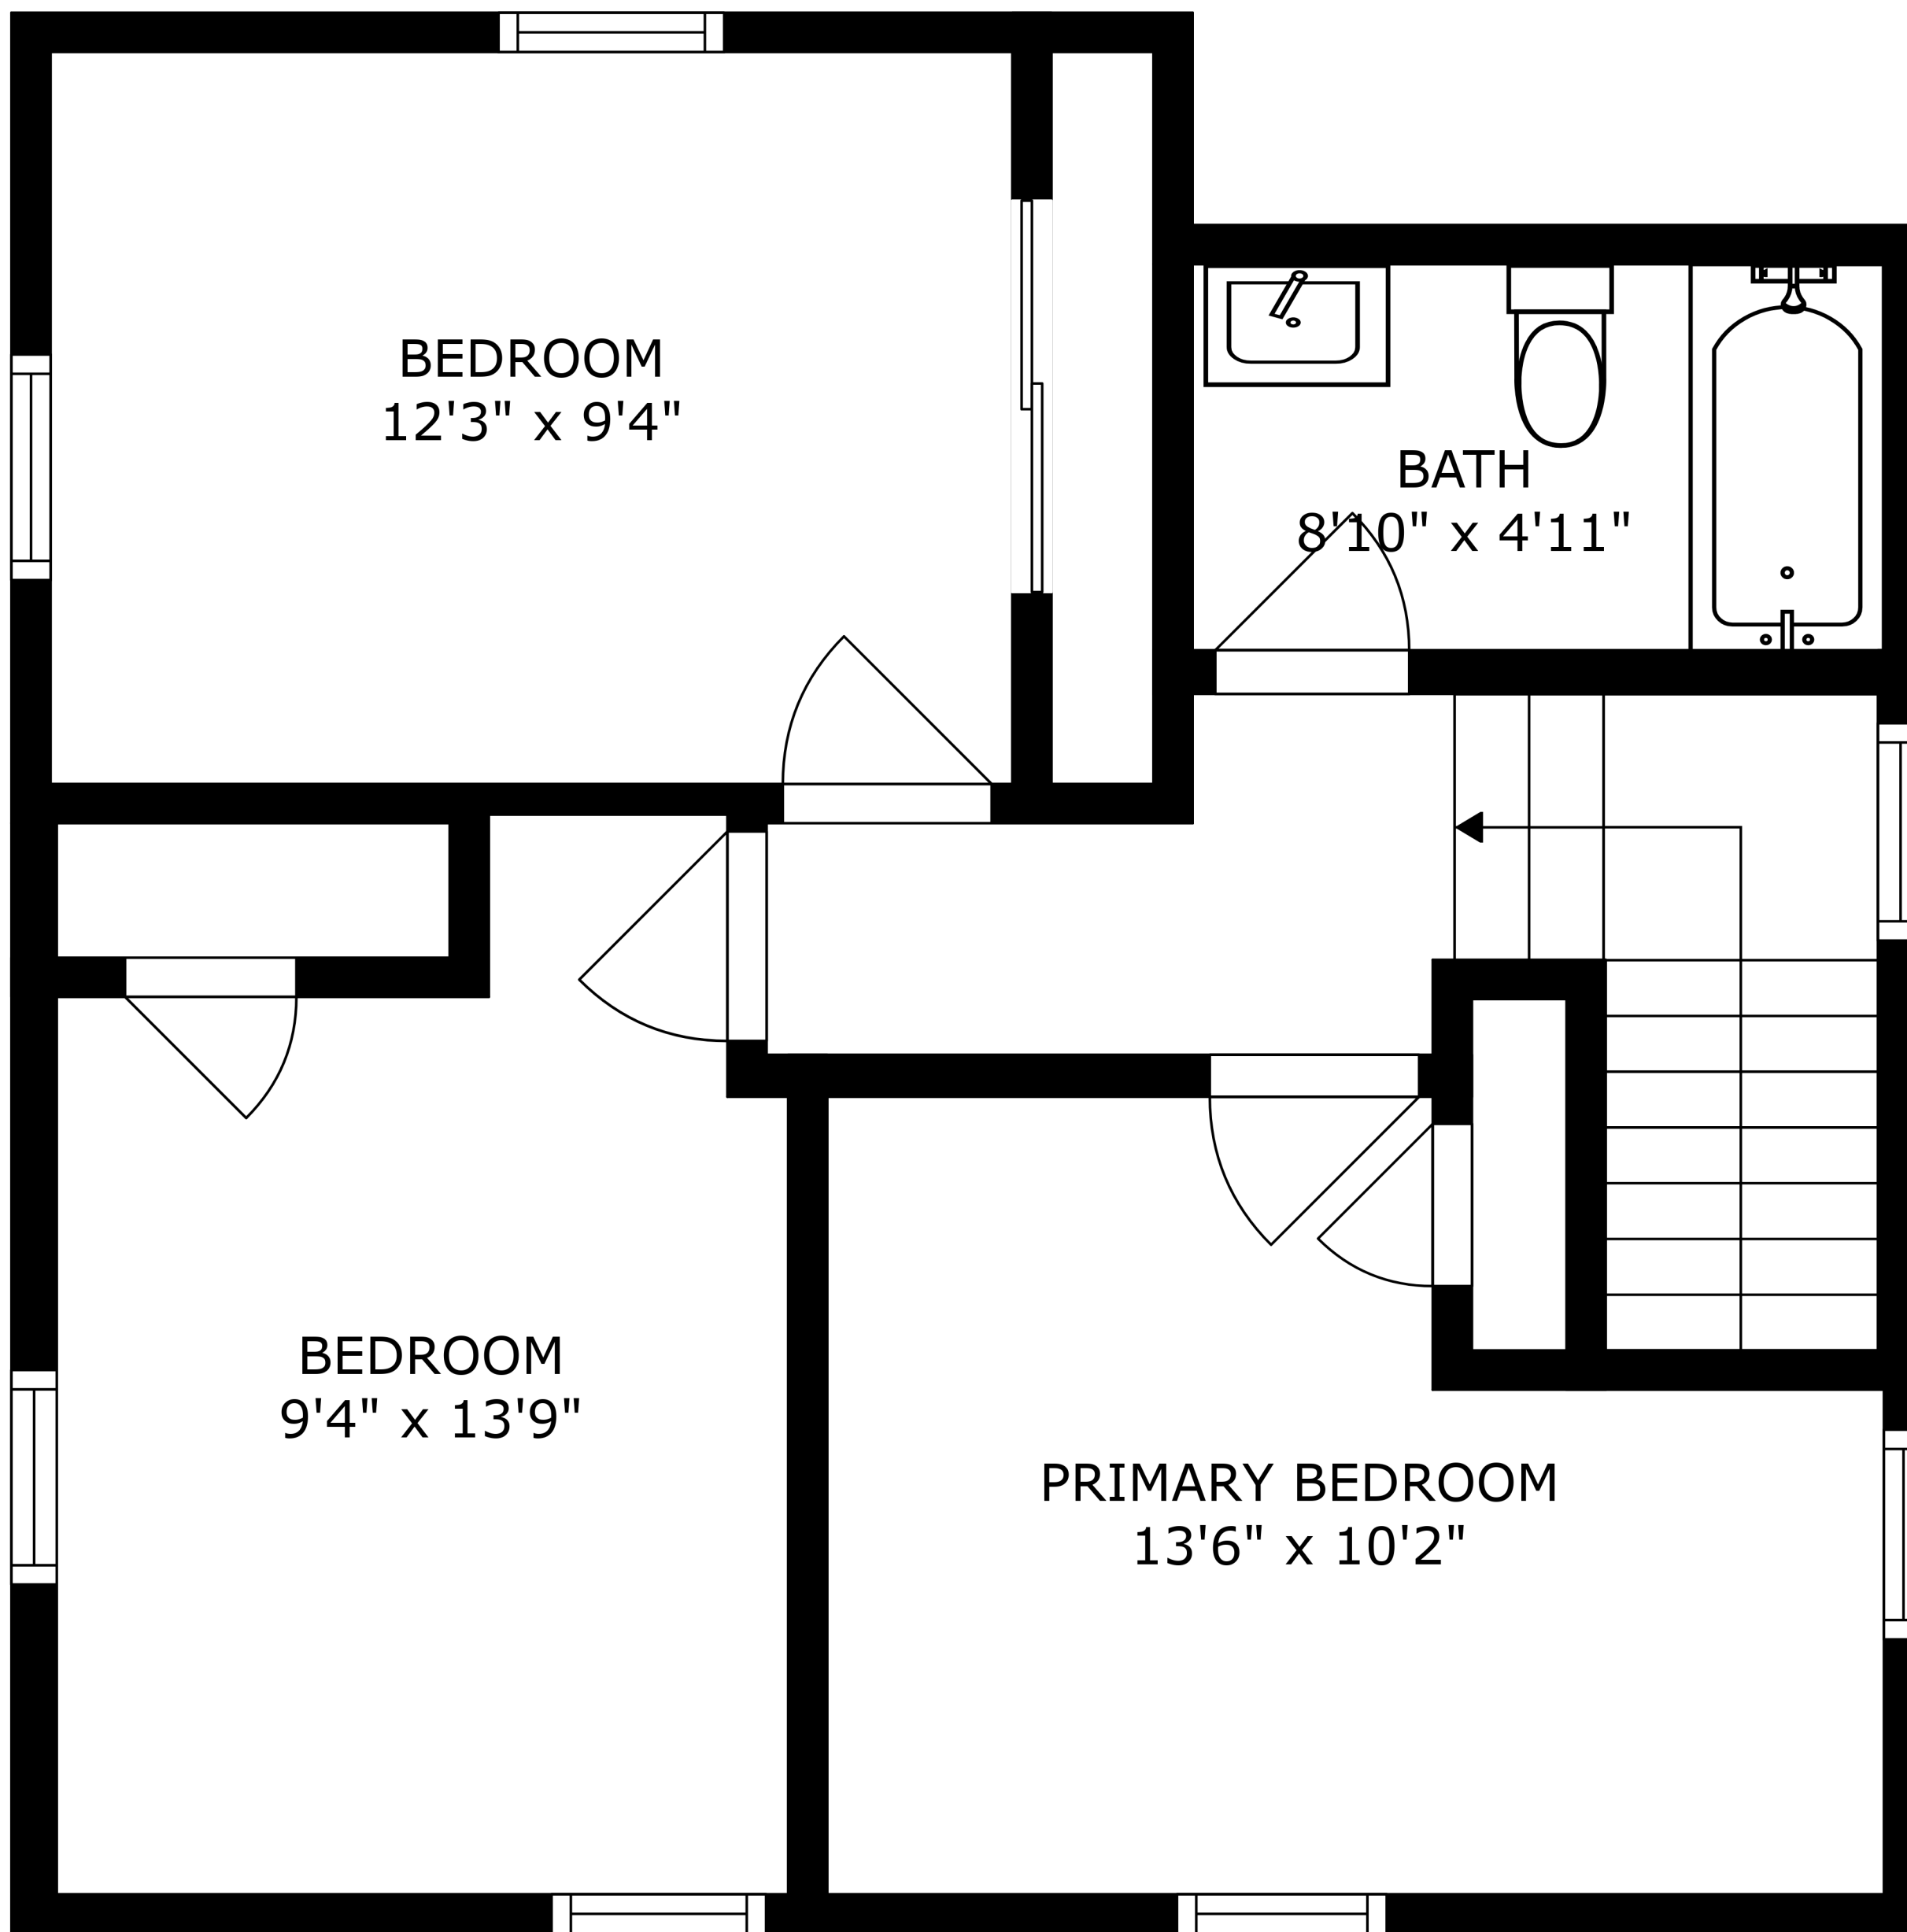

FLOOR 1

FLOOR 2

FLOOR 3

SIZES AND DIMENSIONS ARE APPROXIMATE, ACTUAL MAY VARY.

SIZES AND DIMENSIONS ARE APPROXIMATE, ACTUAL MAY VARY.

RECREATION ROOM
21'11" x 21'10"

BATH
8'0" x 6'11"