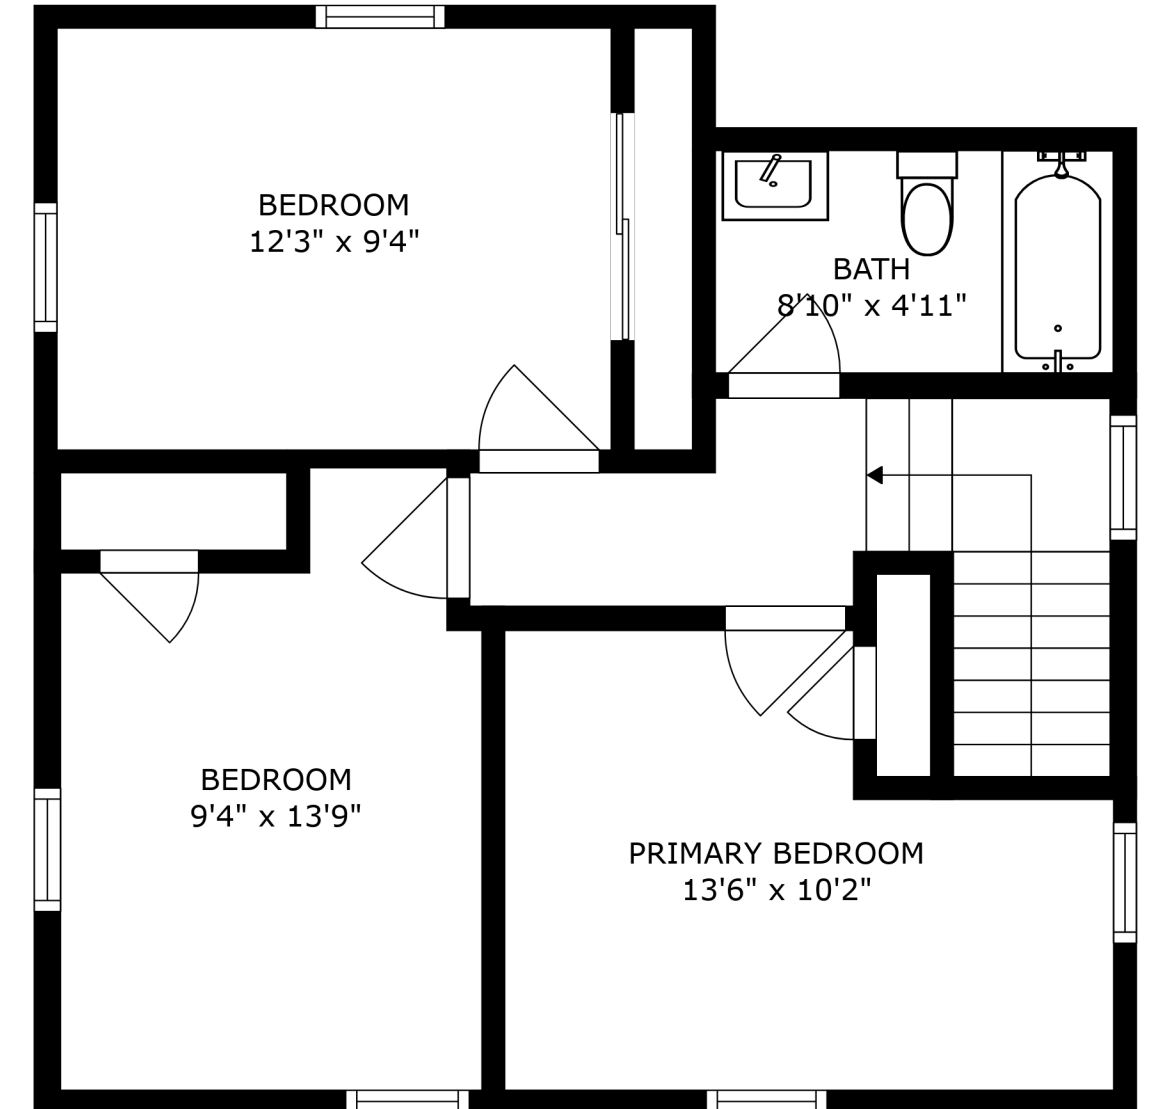

FLOOR 1

FLOOR 2

FLOOR 3

SIZES AND DIMENSIONS ARE APPROXIMATE, ACTUAL MAY VARY.

SIZES AND DIMENSIONS ARE APPROXIMATE, ACTUAL MAY VARY.

RECREATION ROOM
21'11" x 21'10"

BATH
8'0" x 6'11"