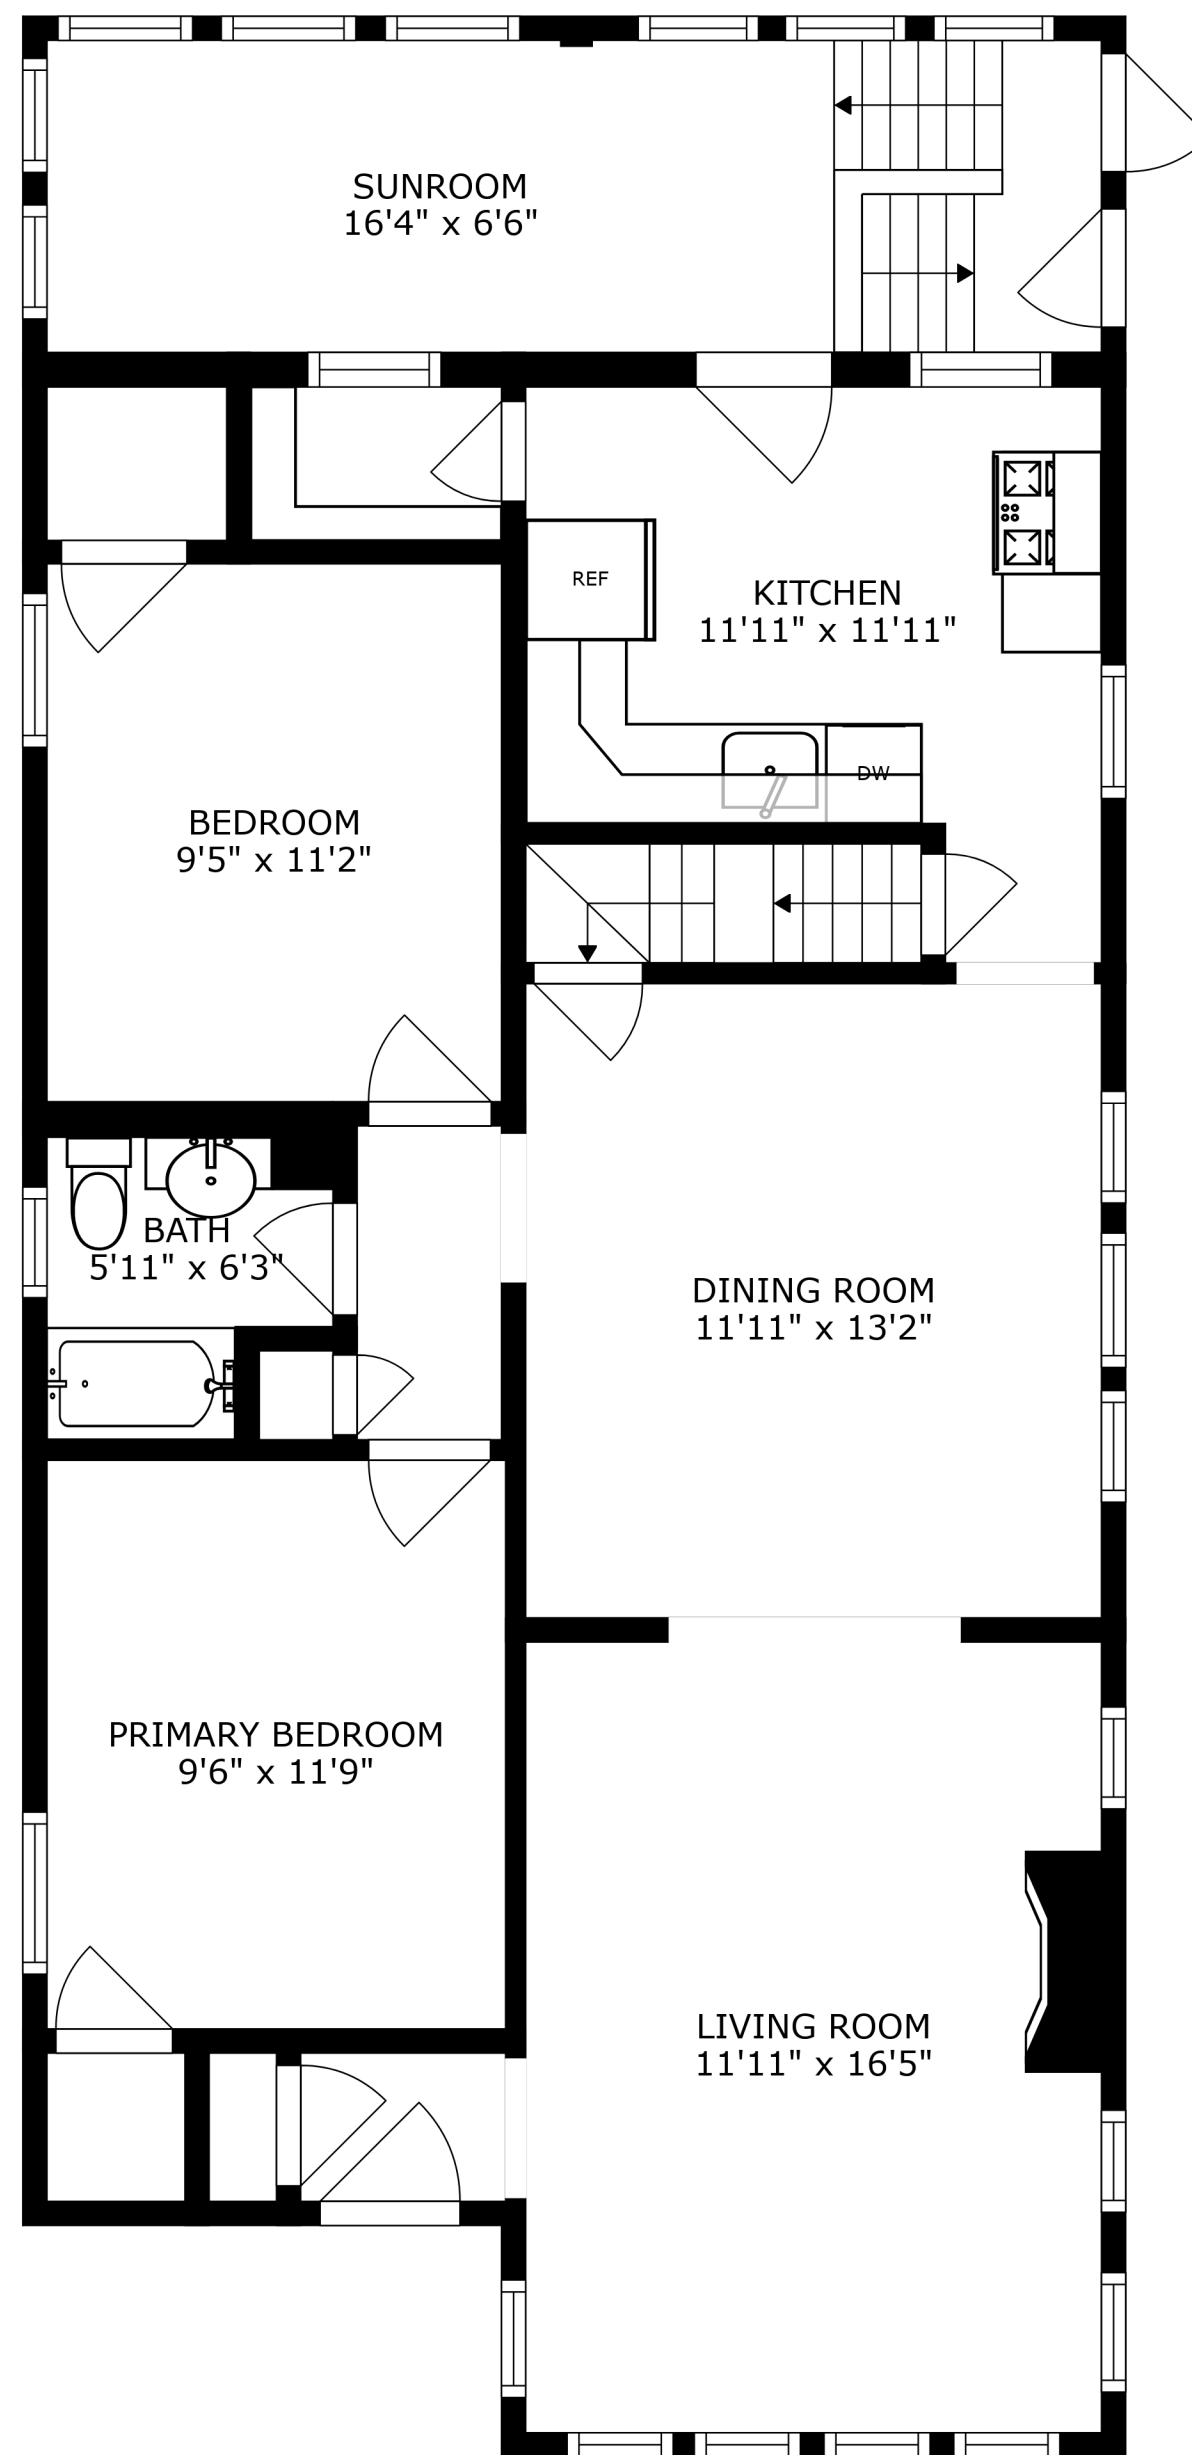

SIZES AND DIMENSIONS ARE APPROXIMATE, ACTUAL MAY VARY.

ROOM
12'10" x 14'7"

ATTIC
22'10" x 27'3"

SIZES AND DIMENSIONS ARE APPROXIMATE, ACTUAL MAY VARY.

SIZES AND DIMENSIONS ARE APPROXIMATE, ACTUAL MAY VARY.

SIZES AND DIMENSIONS ARE APPROXIMATE, ACTUAL MAY VARY.