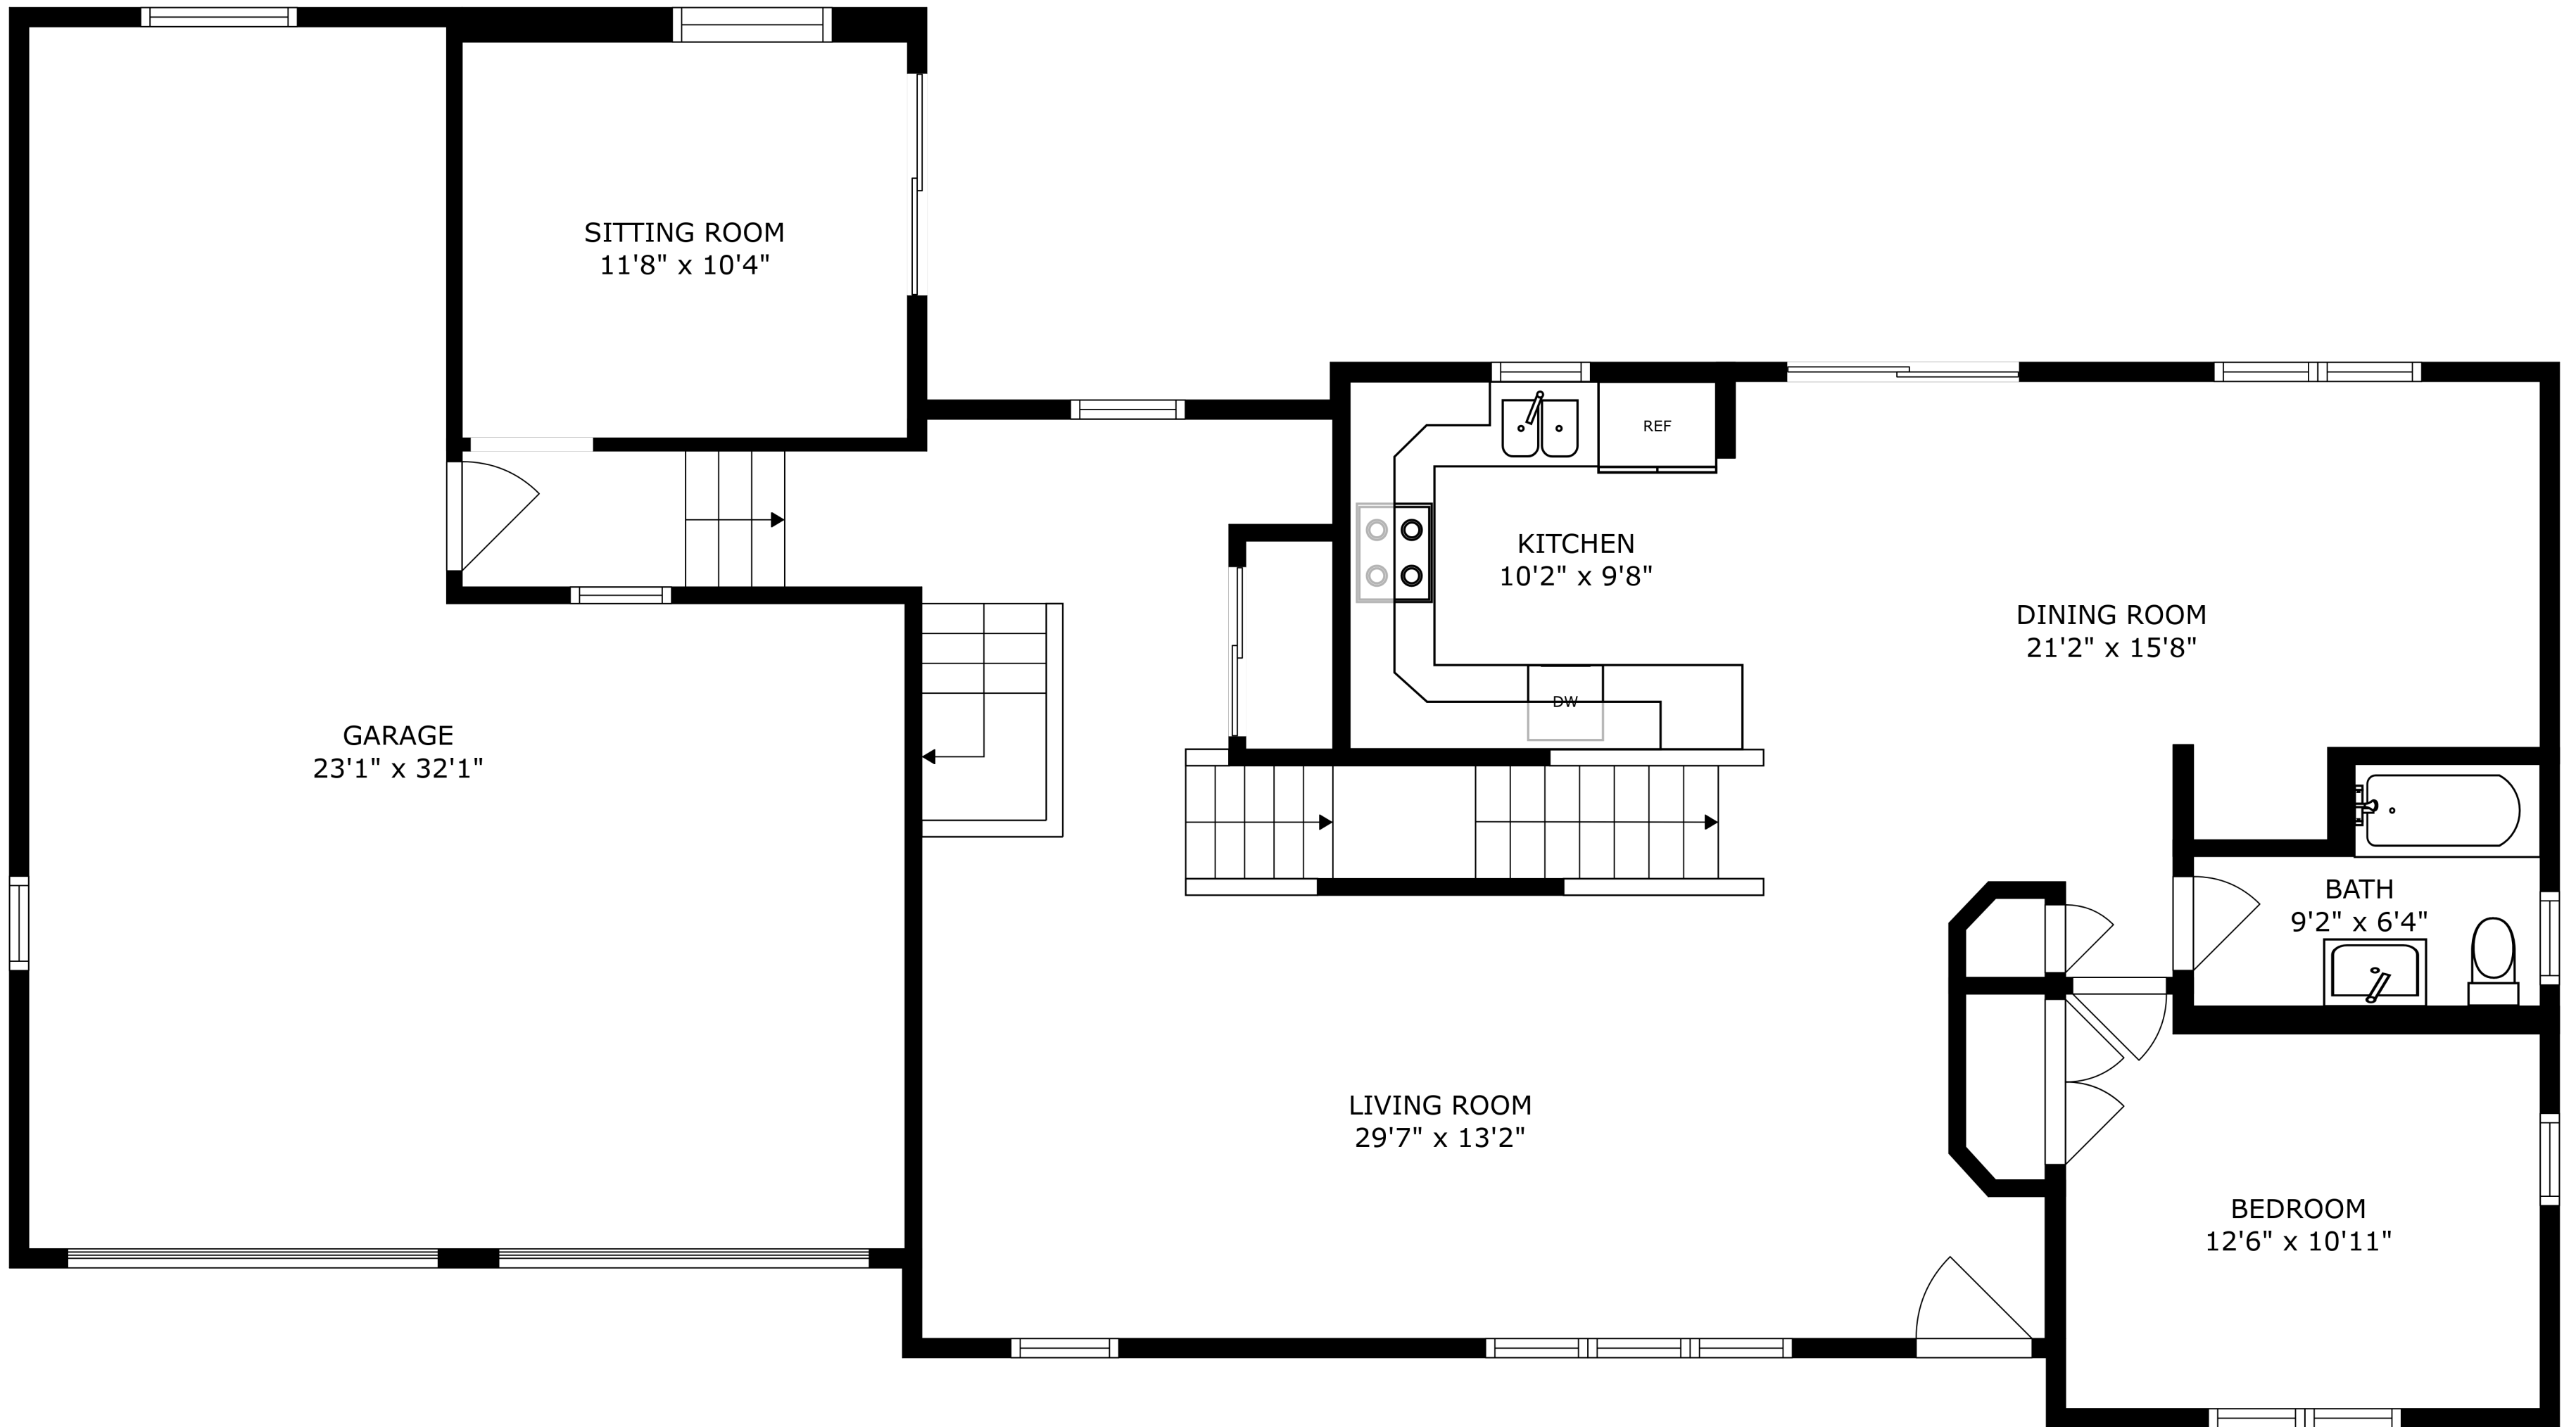

SIZES AND DIMENSIONS ARE APPROXIMATE, ACTUAL MAY VARY.

BEDROOM
18'0" x 20'11"

OPEN TO BELOW

BATH
8'1" x 11'4"

PRIMARY BEDROOM
22'2" x 19'7"

W.I.C.
16'8" x 8'5"

SIZES AND DIMENSIONS ARE APPROXIMATE, ACTUAL MAY VARY.

SIZES AND DIMENSIONS ARE APPROXIMATE, ACTUAL MAY VARY.