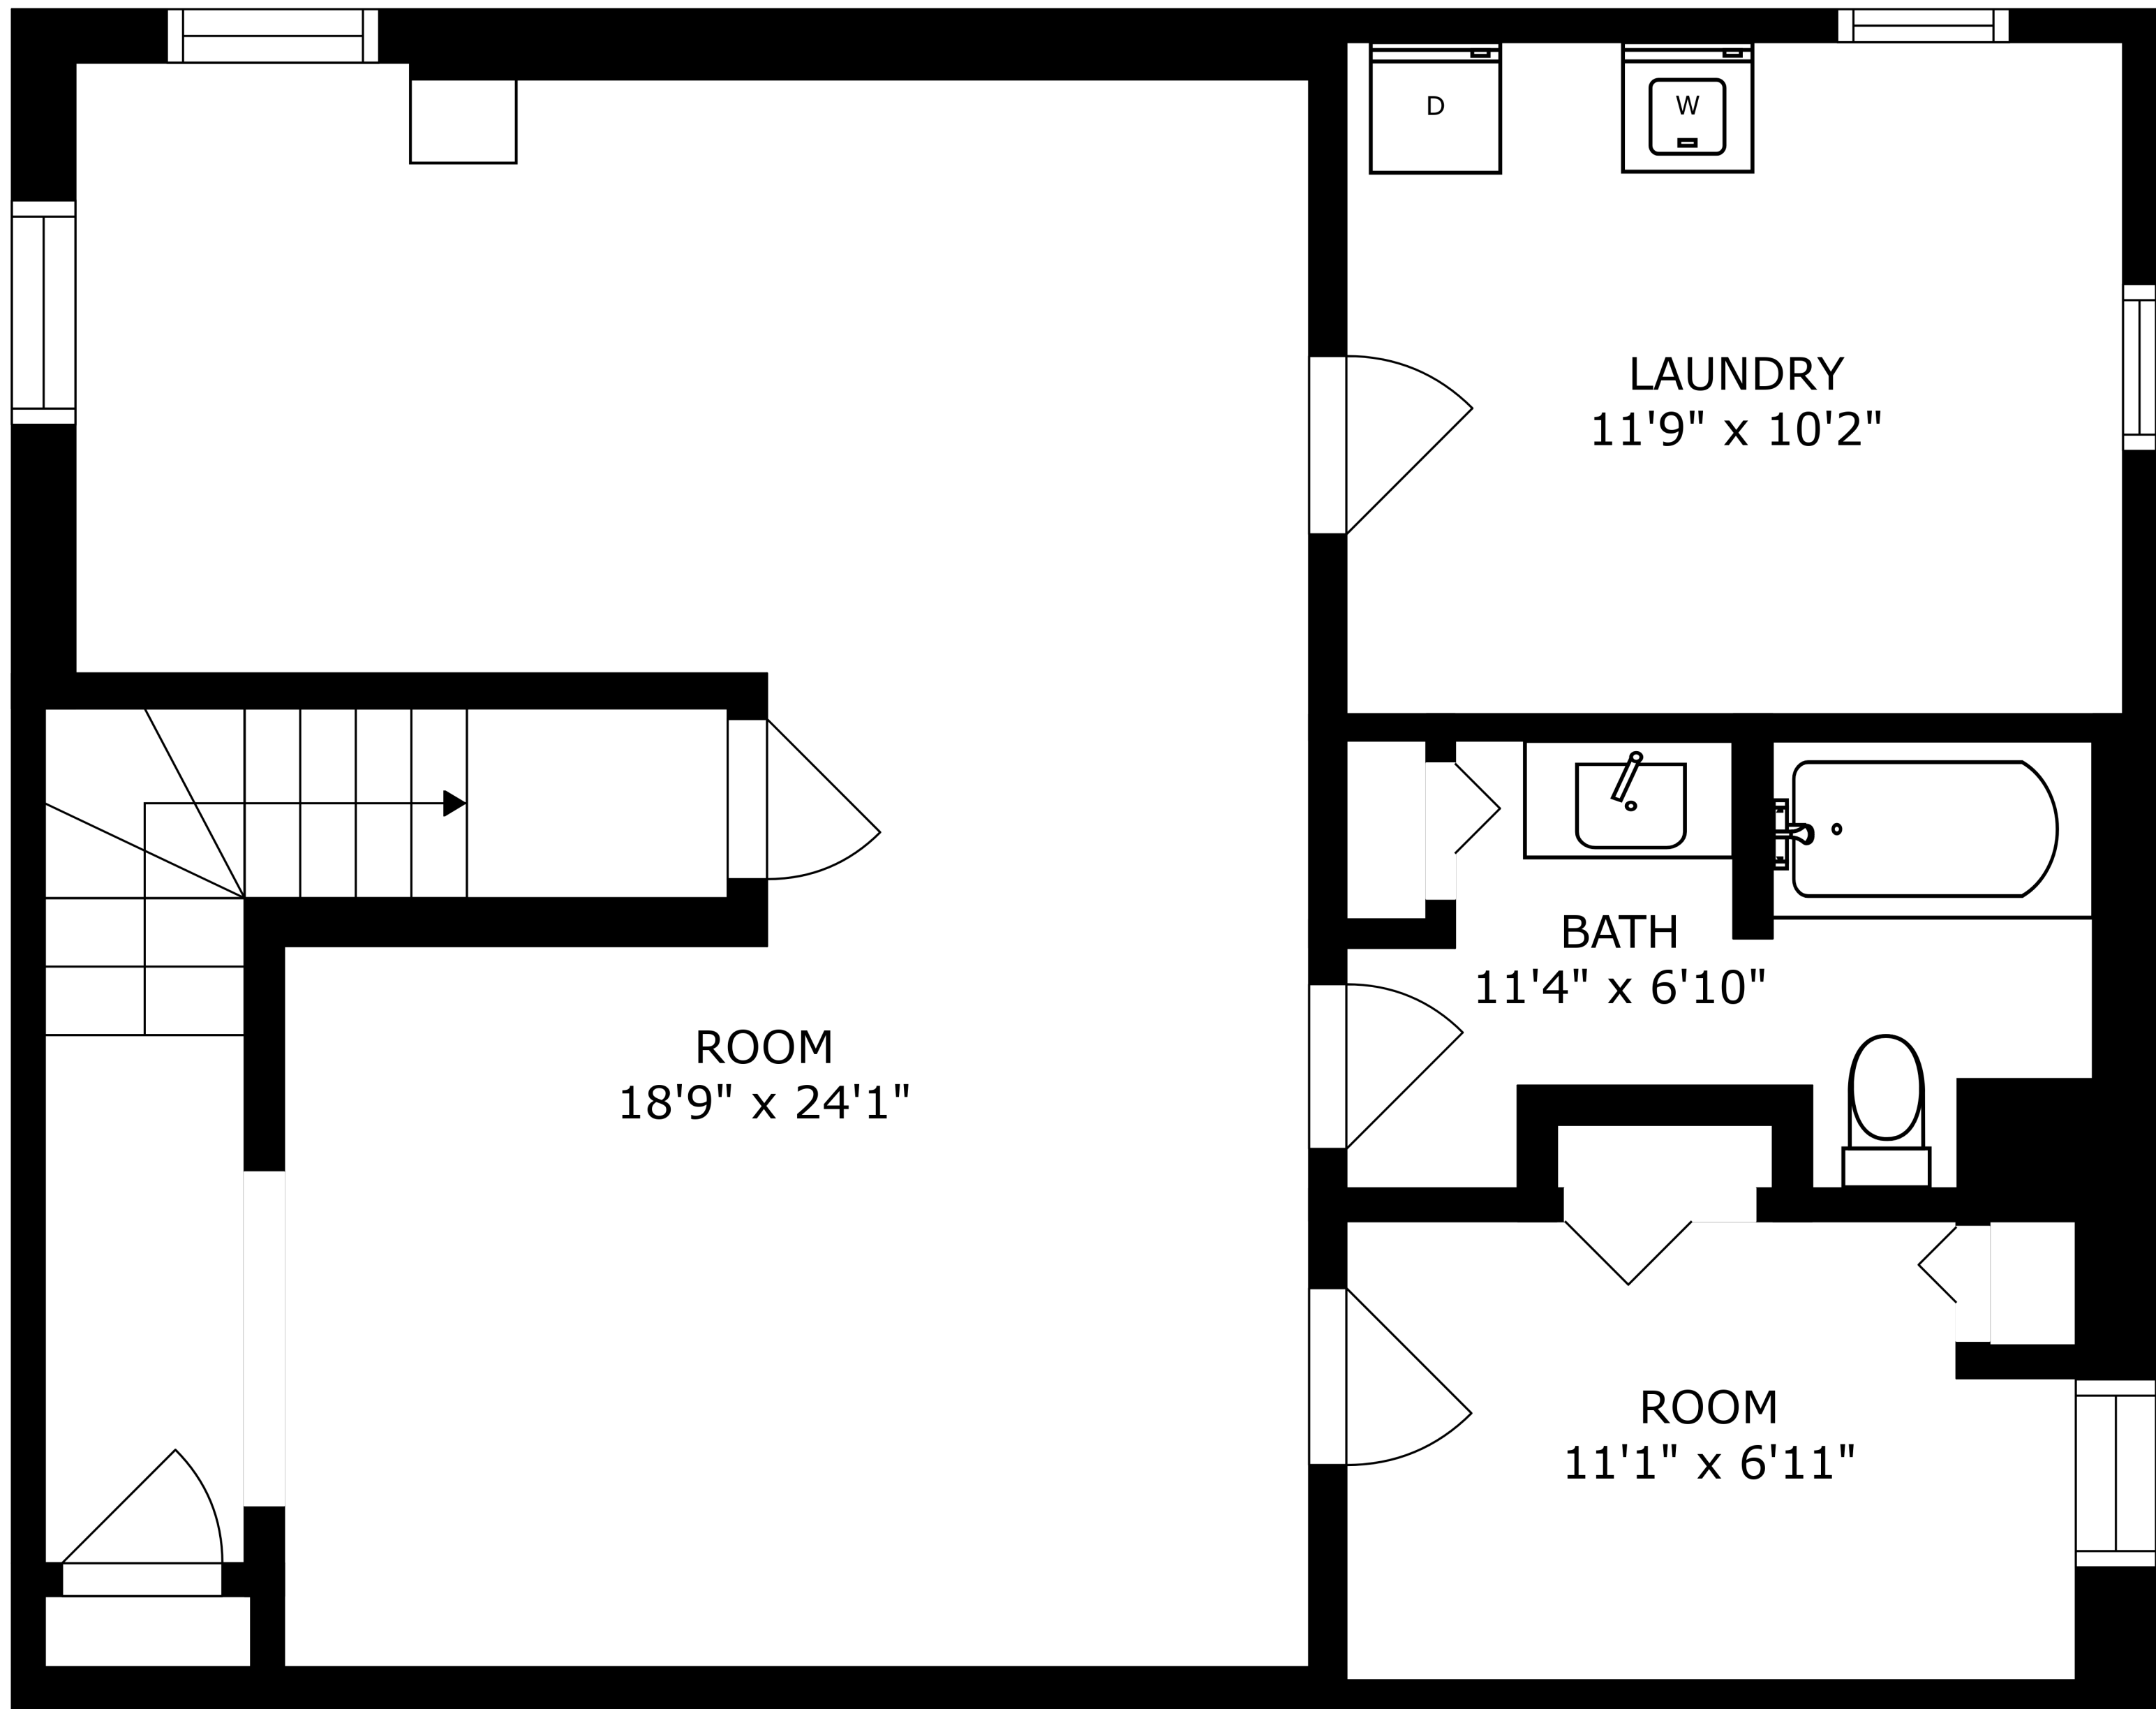

SIZES AND DIMENSIONS ARE APPROXIMATE, ACTUAL MAY VARY.

BEDROOM
18'0" x 20'11"

OPEN TO BELOW

BATH
8'1" x 11'4"

PRIMARY BEDROOM
22'2" x 19'7"

W.I.C.
16'8" x 8'5"

SIZES AND DIMENSIONS ARE APPROXIMATE, ACTUAL MAY VARY.

SIZES AND DIMENSIONS ARE APPROXIMATE, ACTUAL MAY VARY.