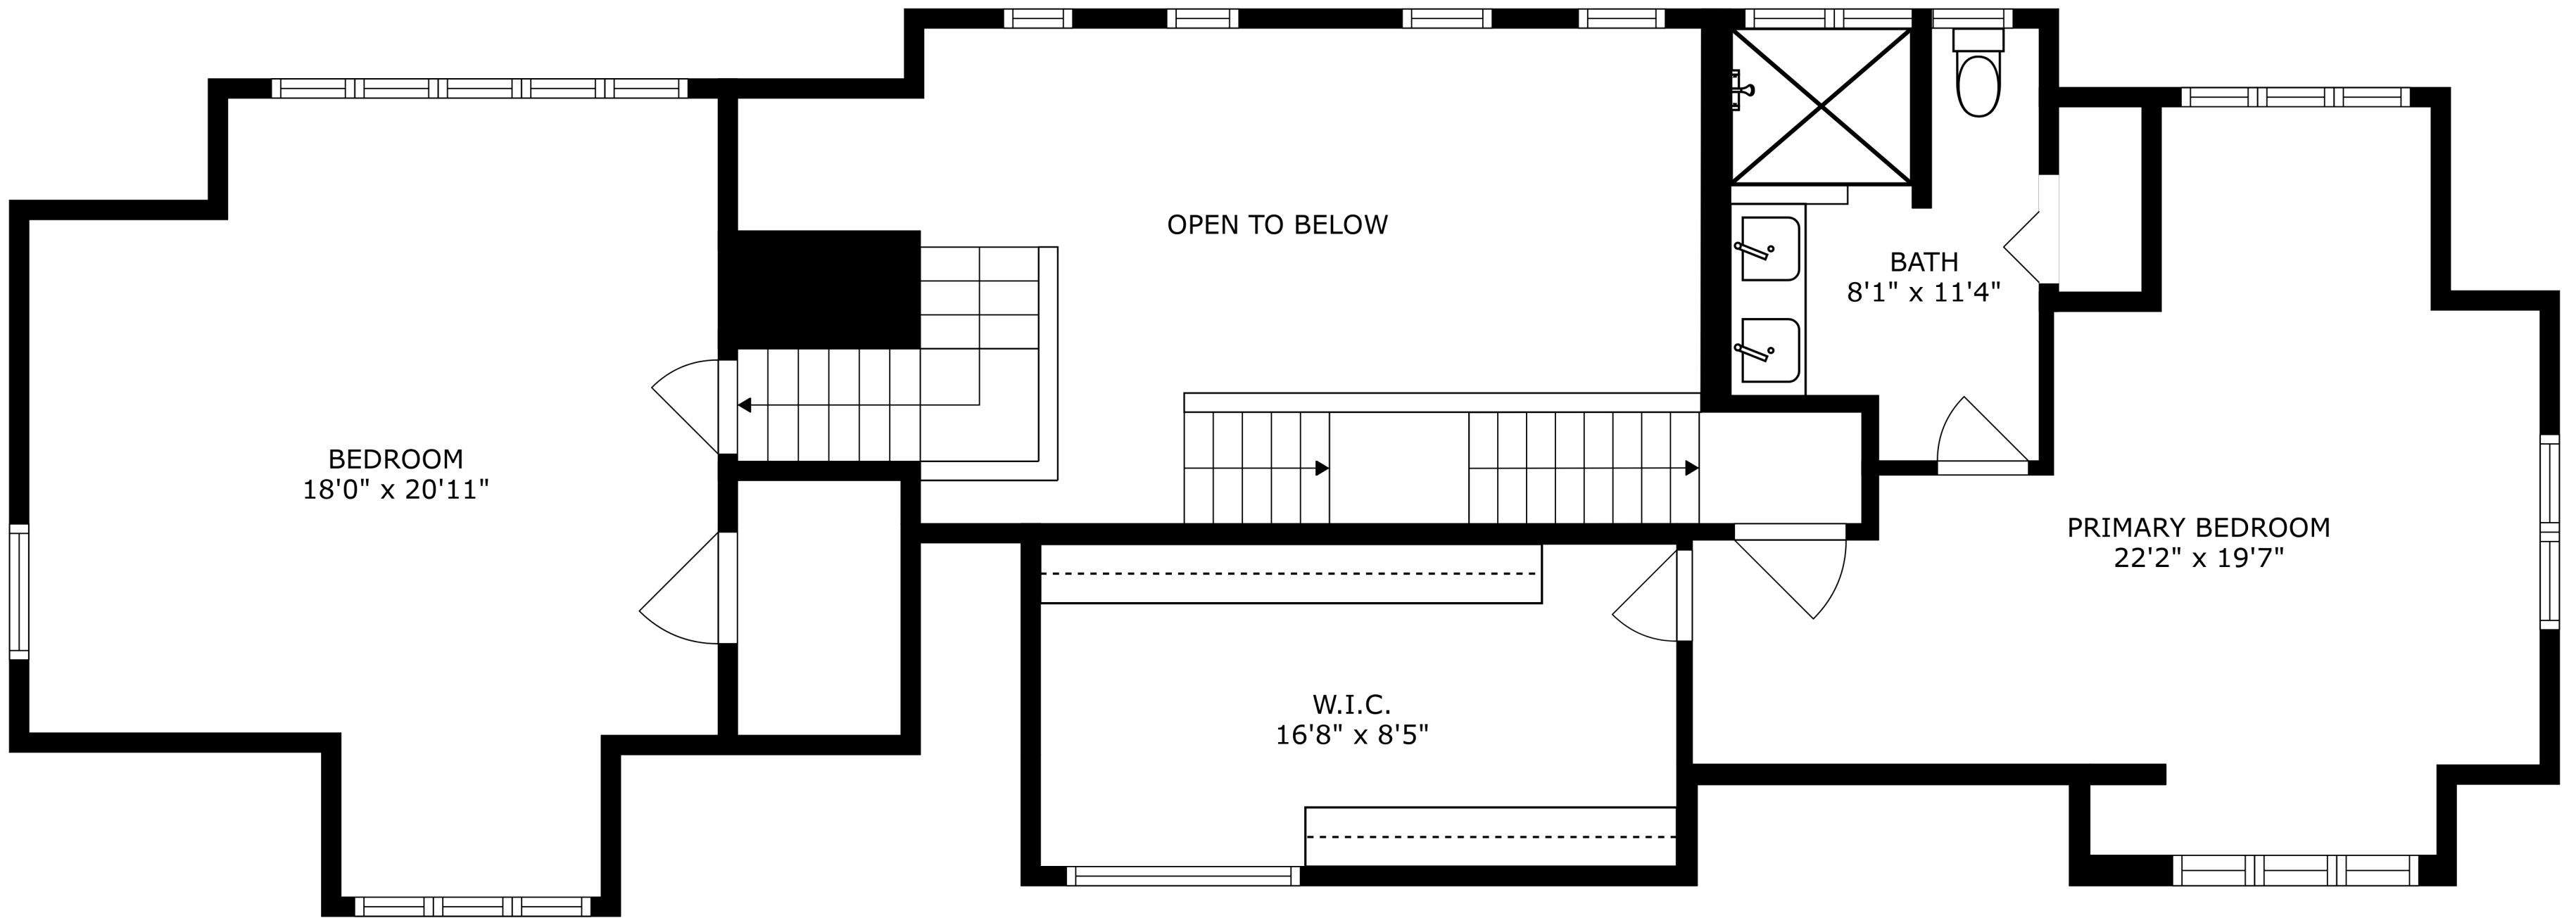

SIZES AND DIMENSIONS ARE APPROXIMATE, ACTUAL MAY VARY.

BEDROOM
18'0" x 20'11"

OPEN TO BELOW

BATH
8'1" x 11'4"

PRIMARY BEDROOM
22'2" x 19'7"

W.I.C.
16'8" x 8'5"

SIZES AND DIMENSIONS ARE APPROXIMATE, ACTUAL MAY VARY.

SIZES AND DIMENSIONS ARE APPROXIMATE, ACTUAL MAY VARY.