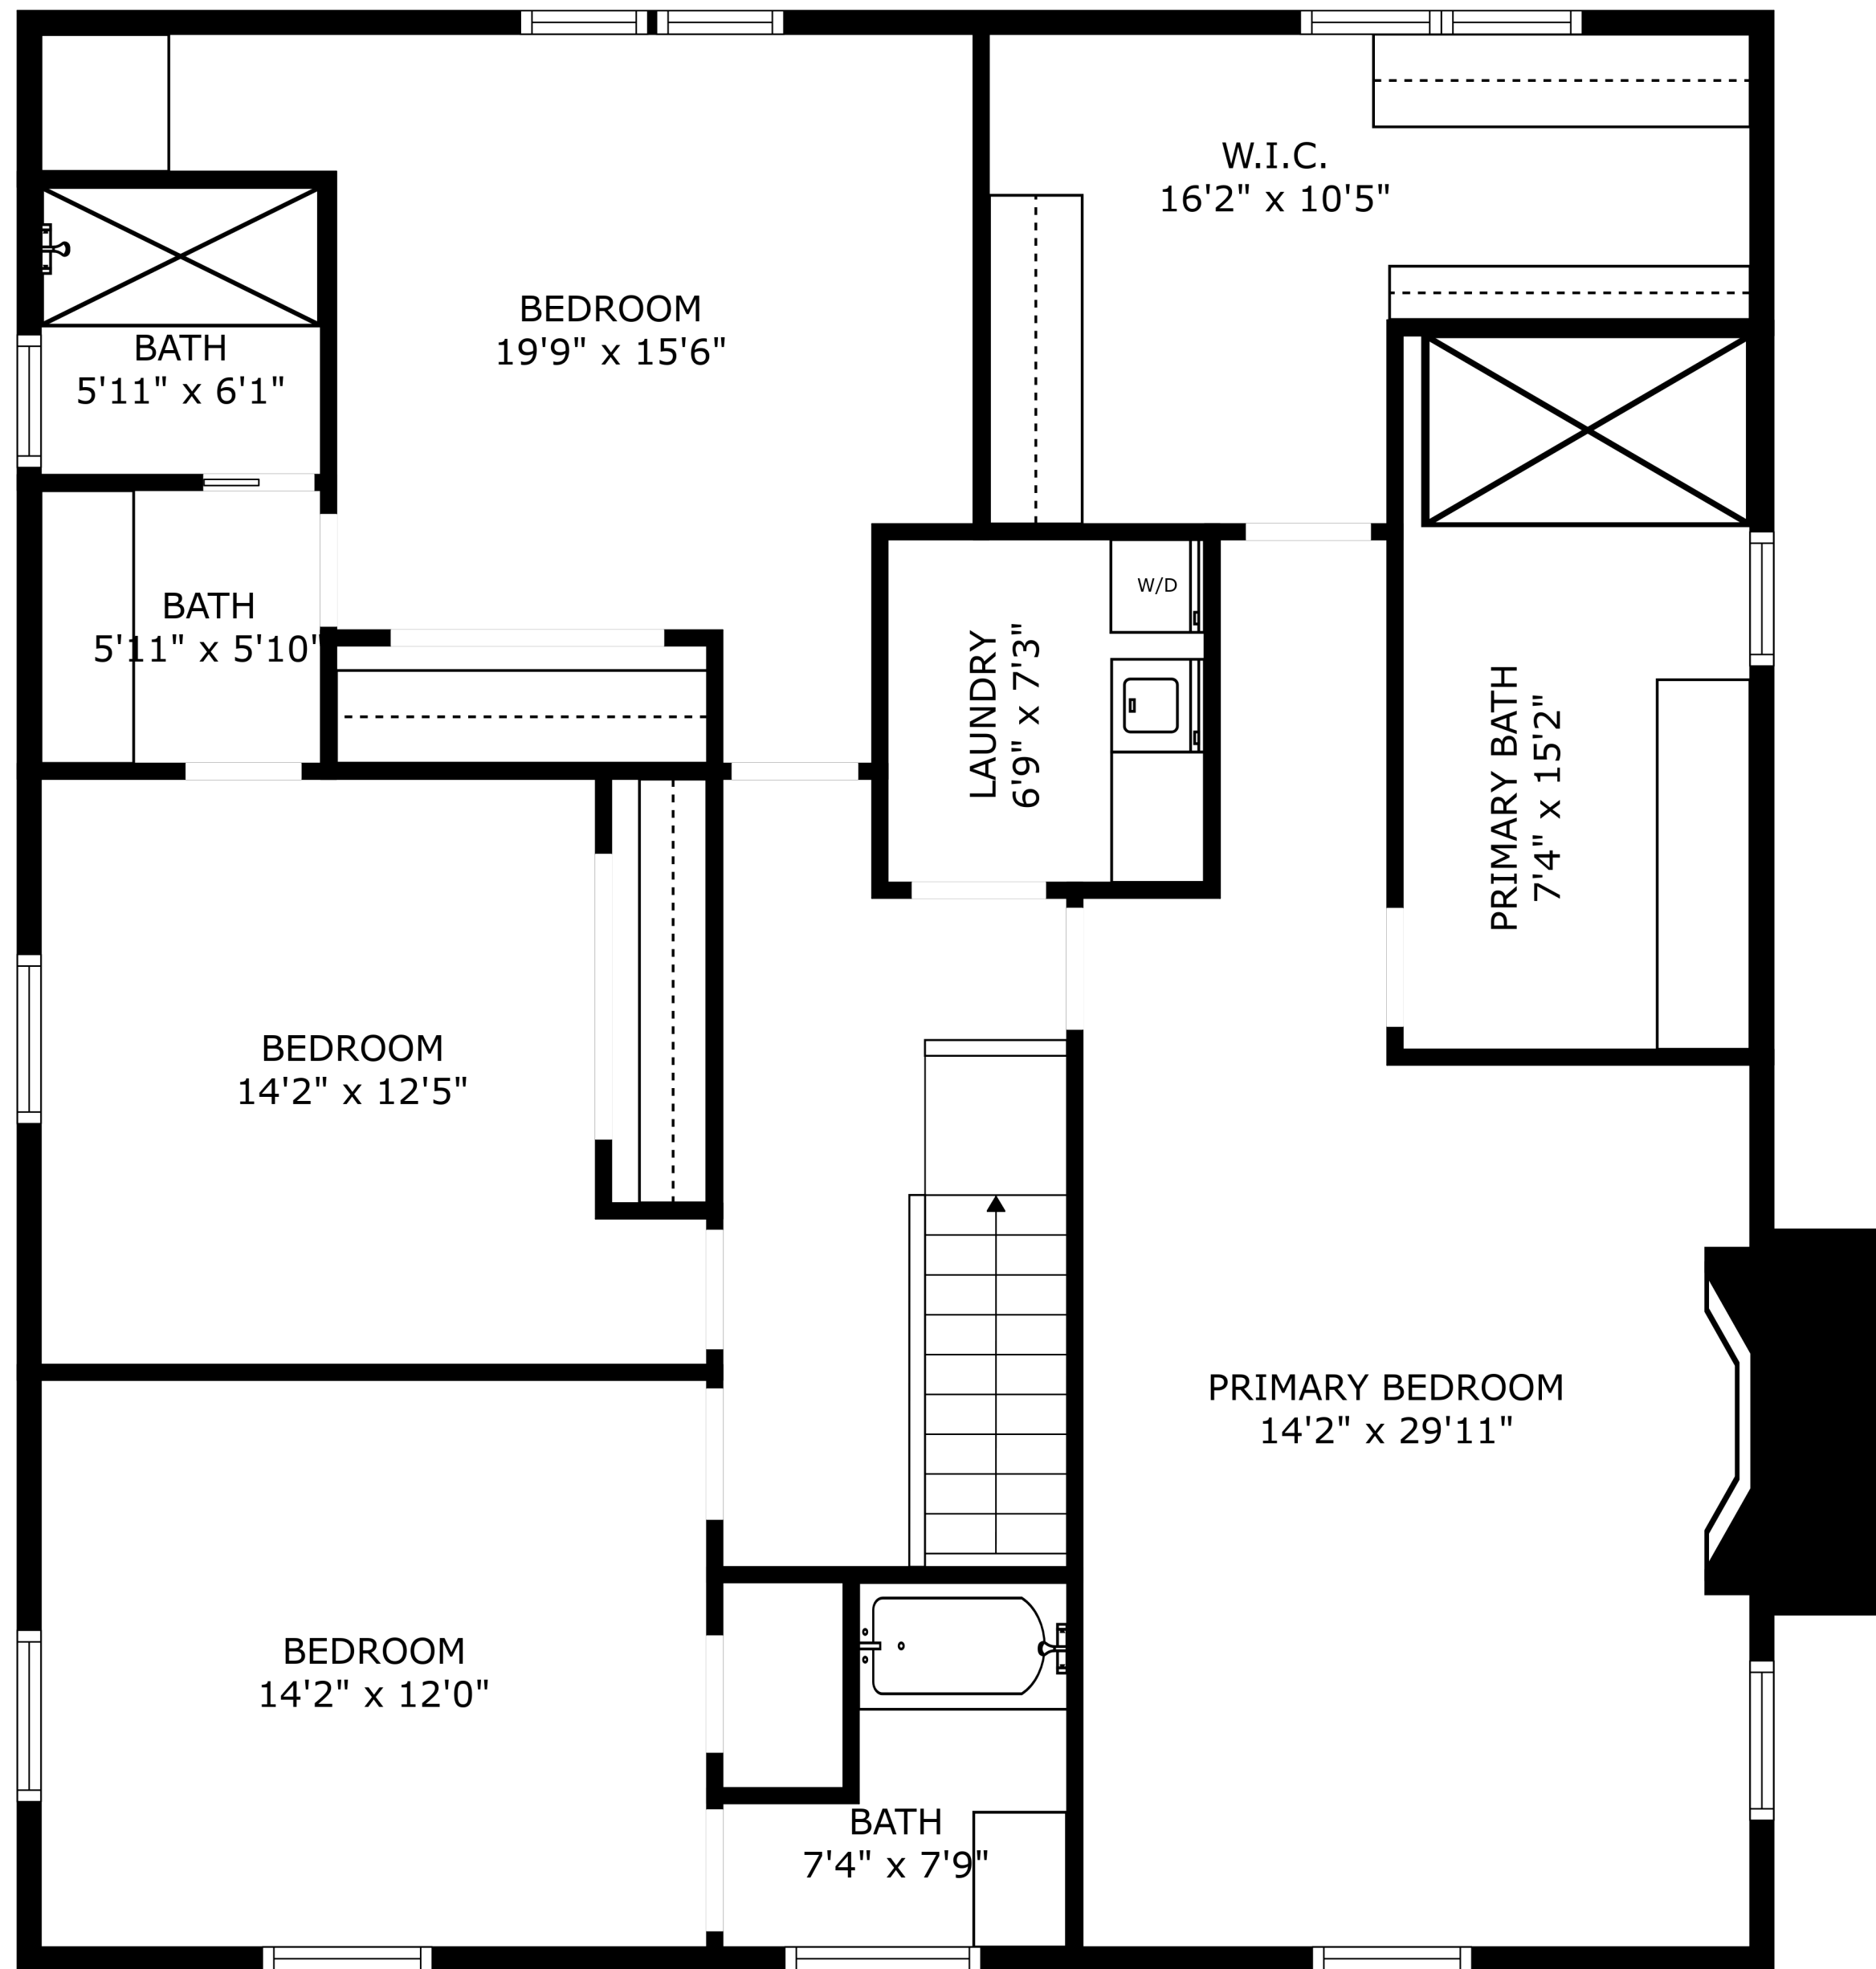

SIZES AND DIMENSIONS ARE APPROXIMATE, ACTUAL MAY VARY.

SIZES AND DIMENSIONS ARE APPROXIMATE, ACTUAL MAY VARY.

SIZES AND DIMENSIONS ARE APPROXIMATE, ACTUAL MAY VARY.

GARAGE  
21'3" x 20'0"

SIZES AND DIMENSIONS ARE APPROXIMATE, ACTUAL MAY VARY.