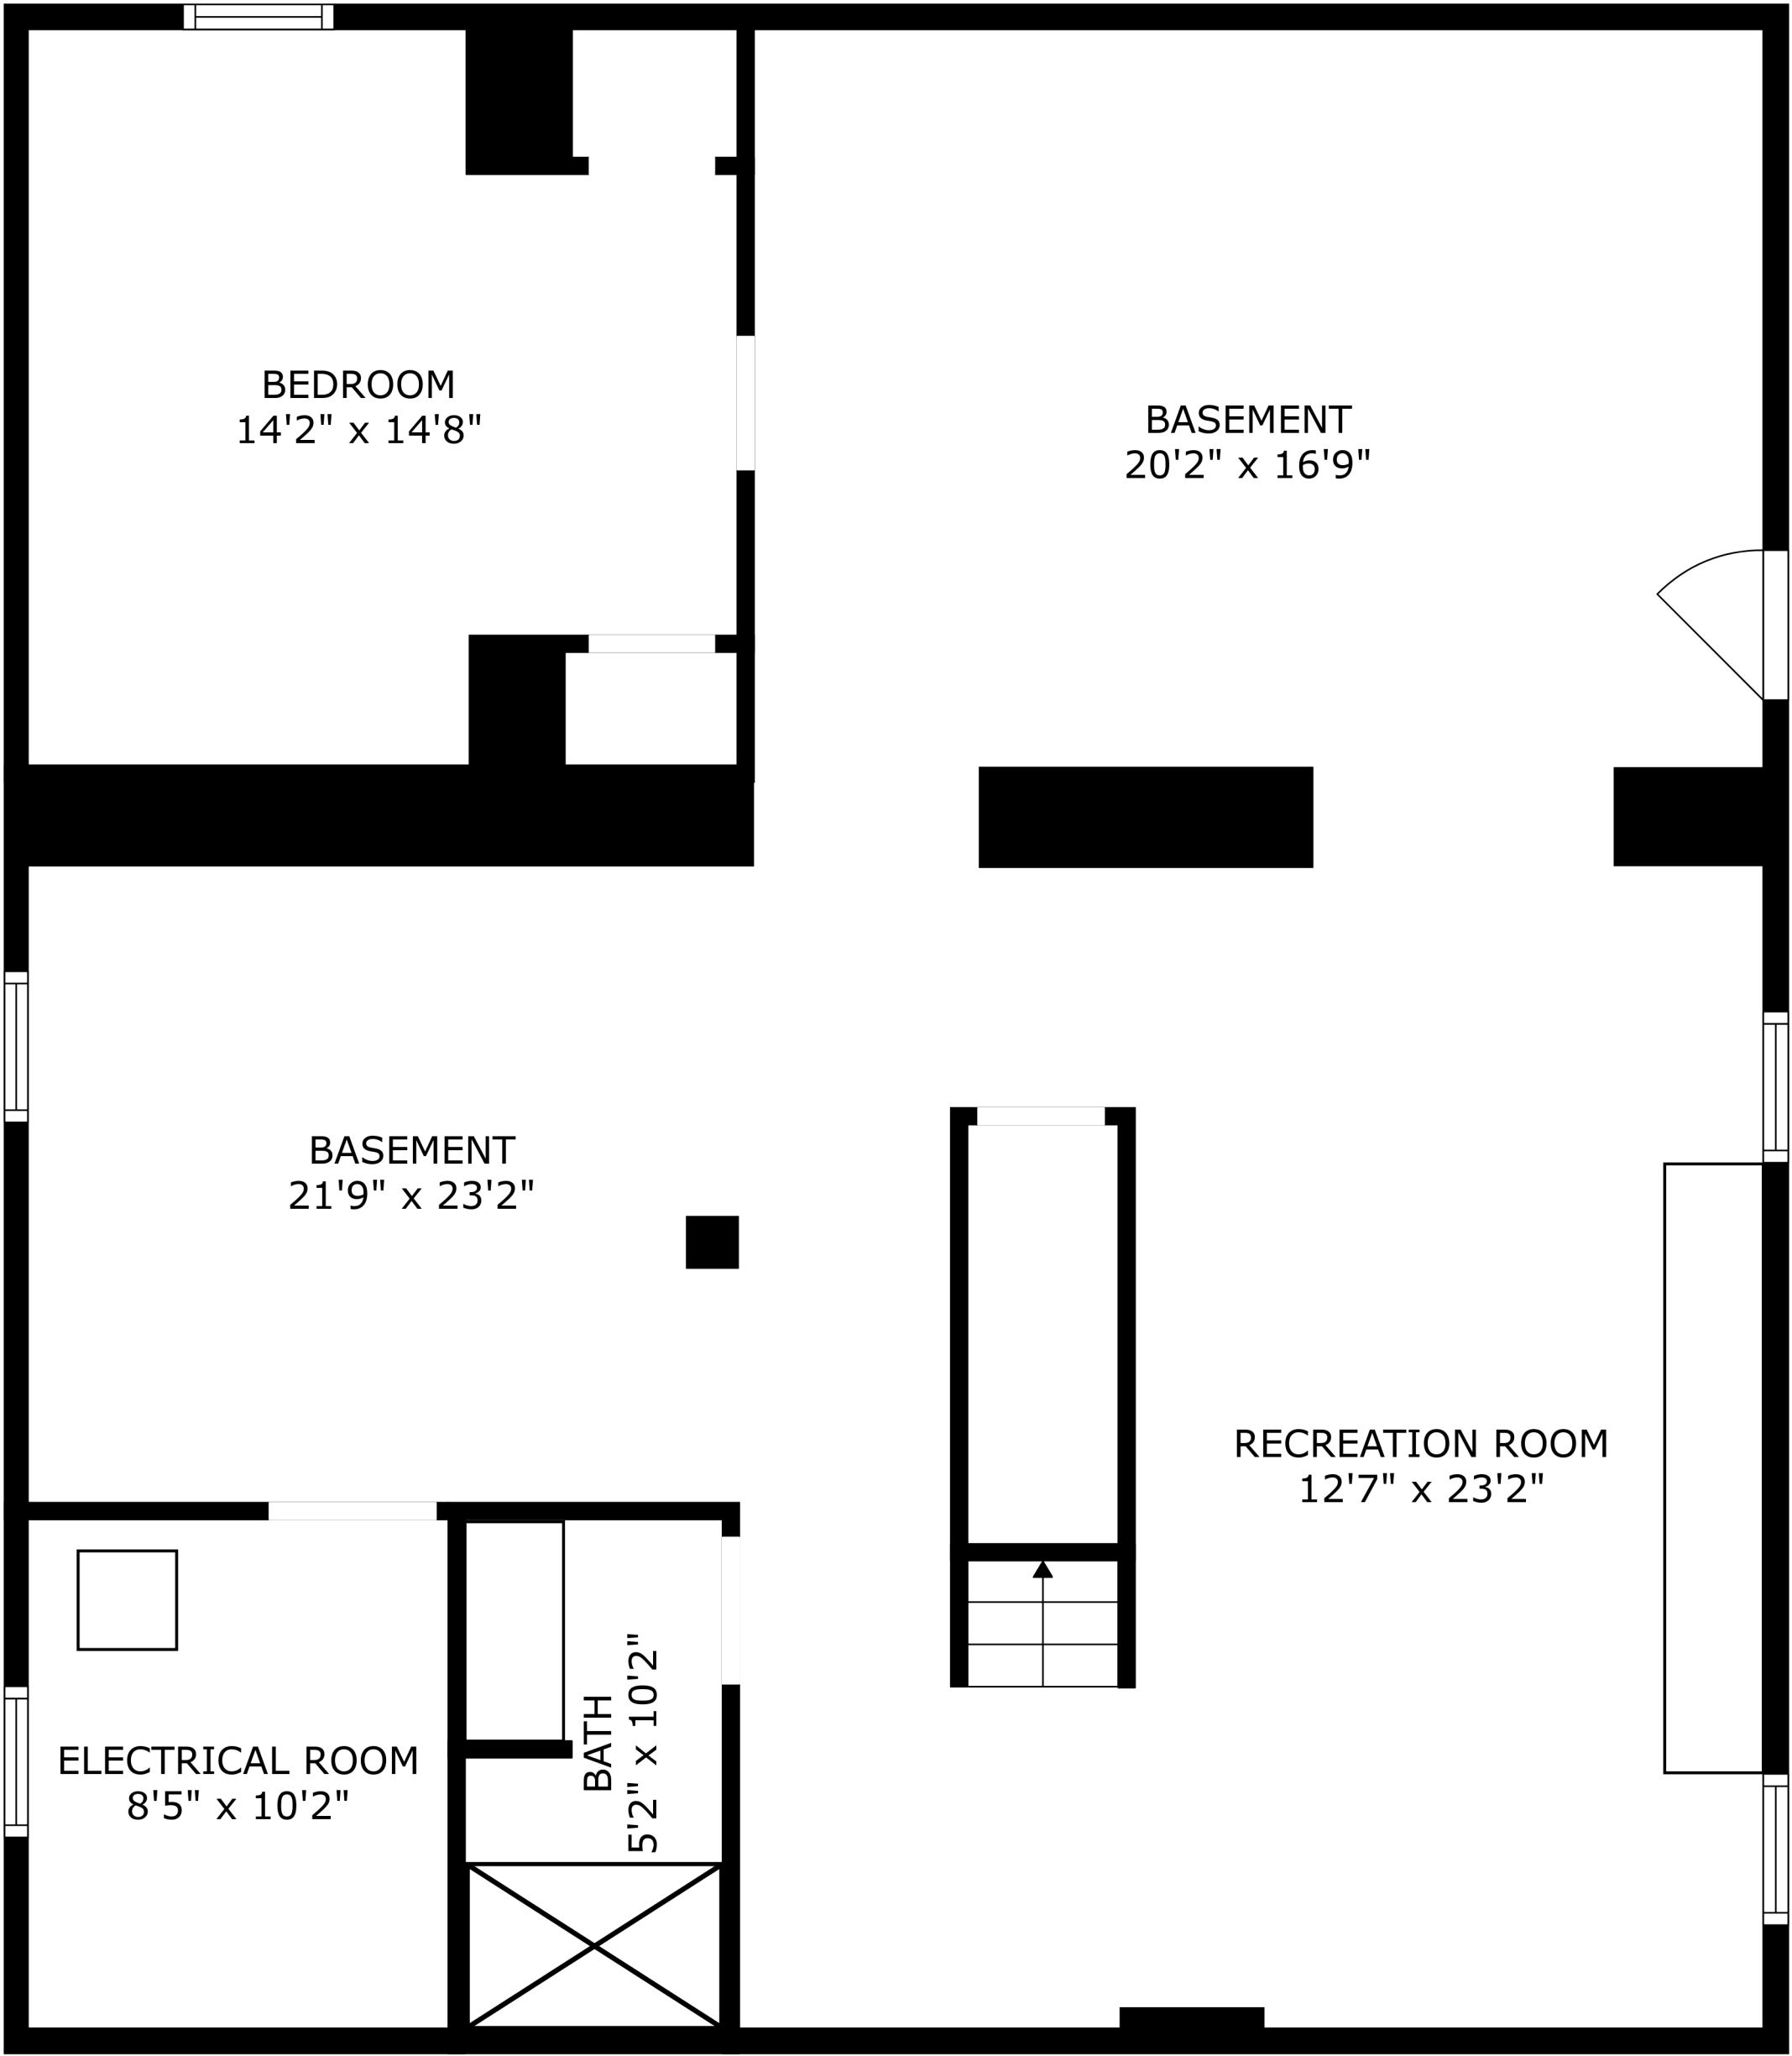

SIZES AND DIMENSIONS ARE APPROXIMATE, ACTUAL MAY VARY.

SIZES AND DIMENSIONS ARE APPROXIMATE, ACTUAL MAY VARY.

SIZES AND DIMENSIONS ARE APPROXIMATE, ACTUAL MAY VARY.

GARAGE  
21'3" x 20'0"

SIZES AND DIMENSIONS ARE APPROXIMATE, ACTUAL MAY VARY.