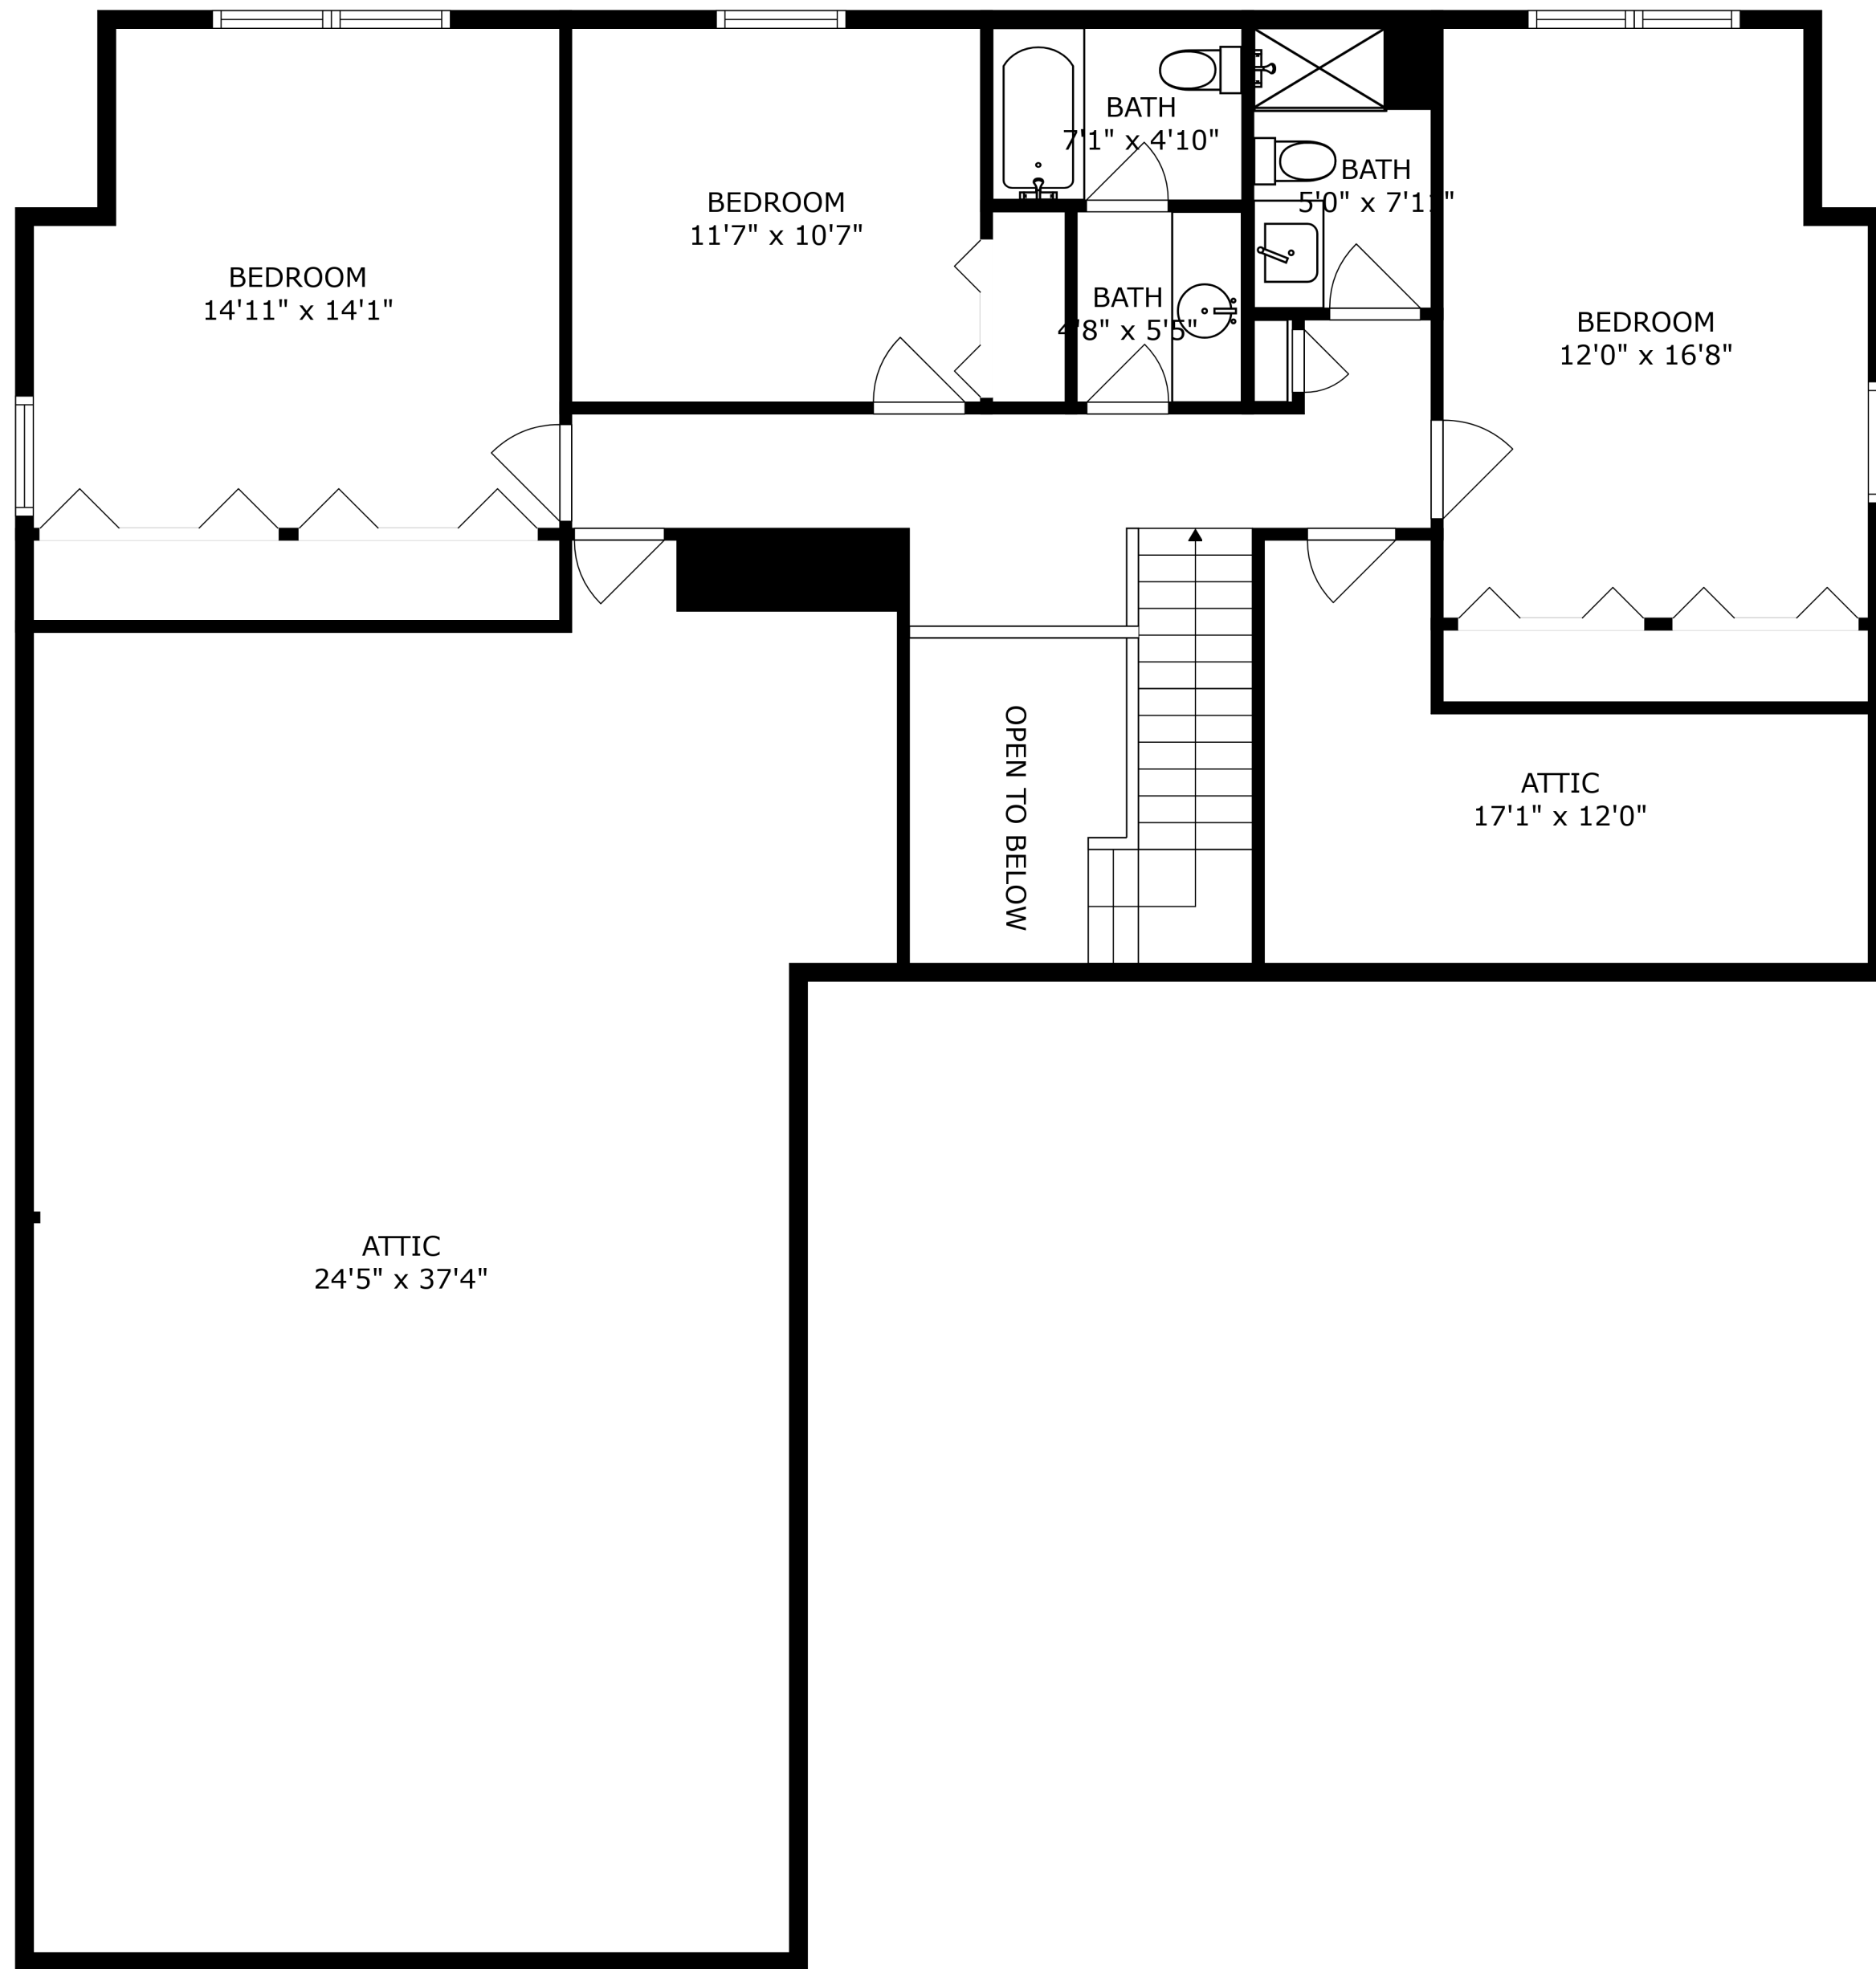

FLOOR 2

FLOOR 3

FLOOR 1

SIZES AND DIMENSIONS ARE APPROXIMATE, ACTUAL MAY VARY.

SIZES AND DIMENSIONS ARE APPROXIMATE, ACTUAL MAY VARY.

RECREATION ROOM
51'11" x 28'5"

WET BAR
9'6" x 4'11"

BASEMENT
24'6" x 20'1"