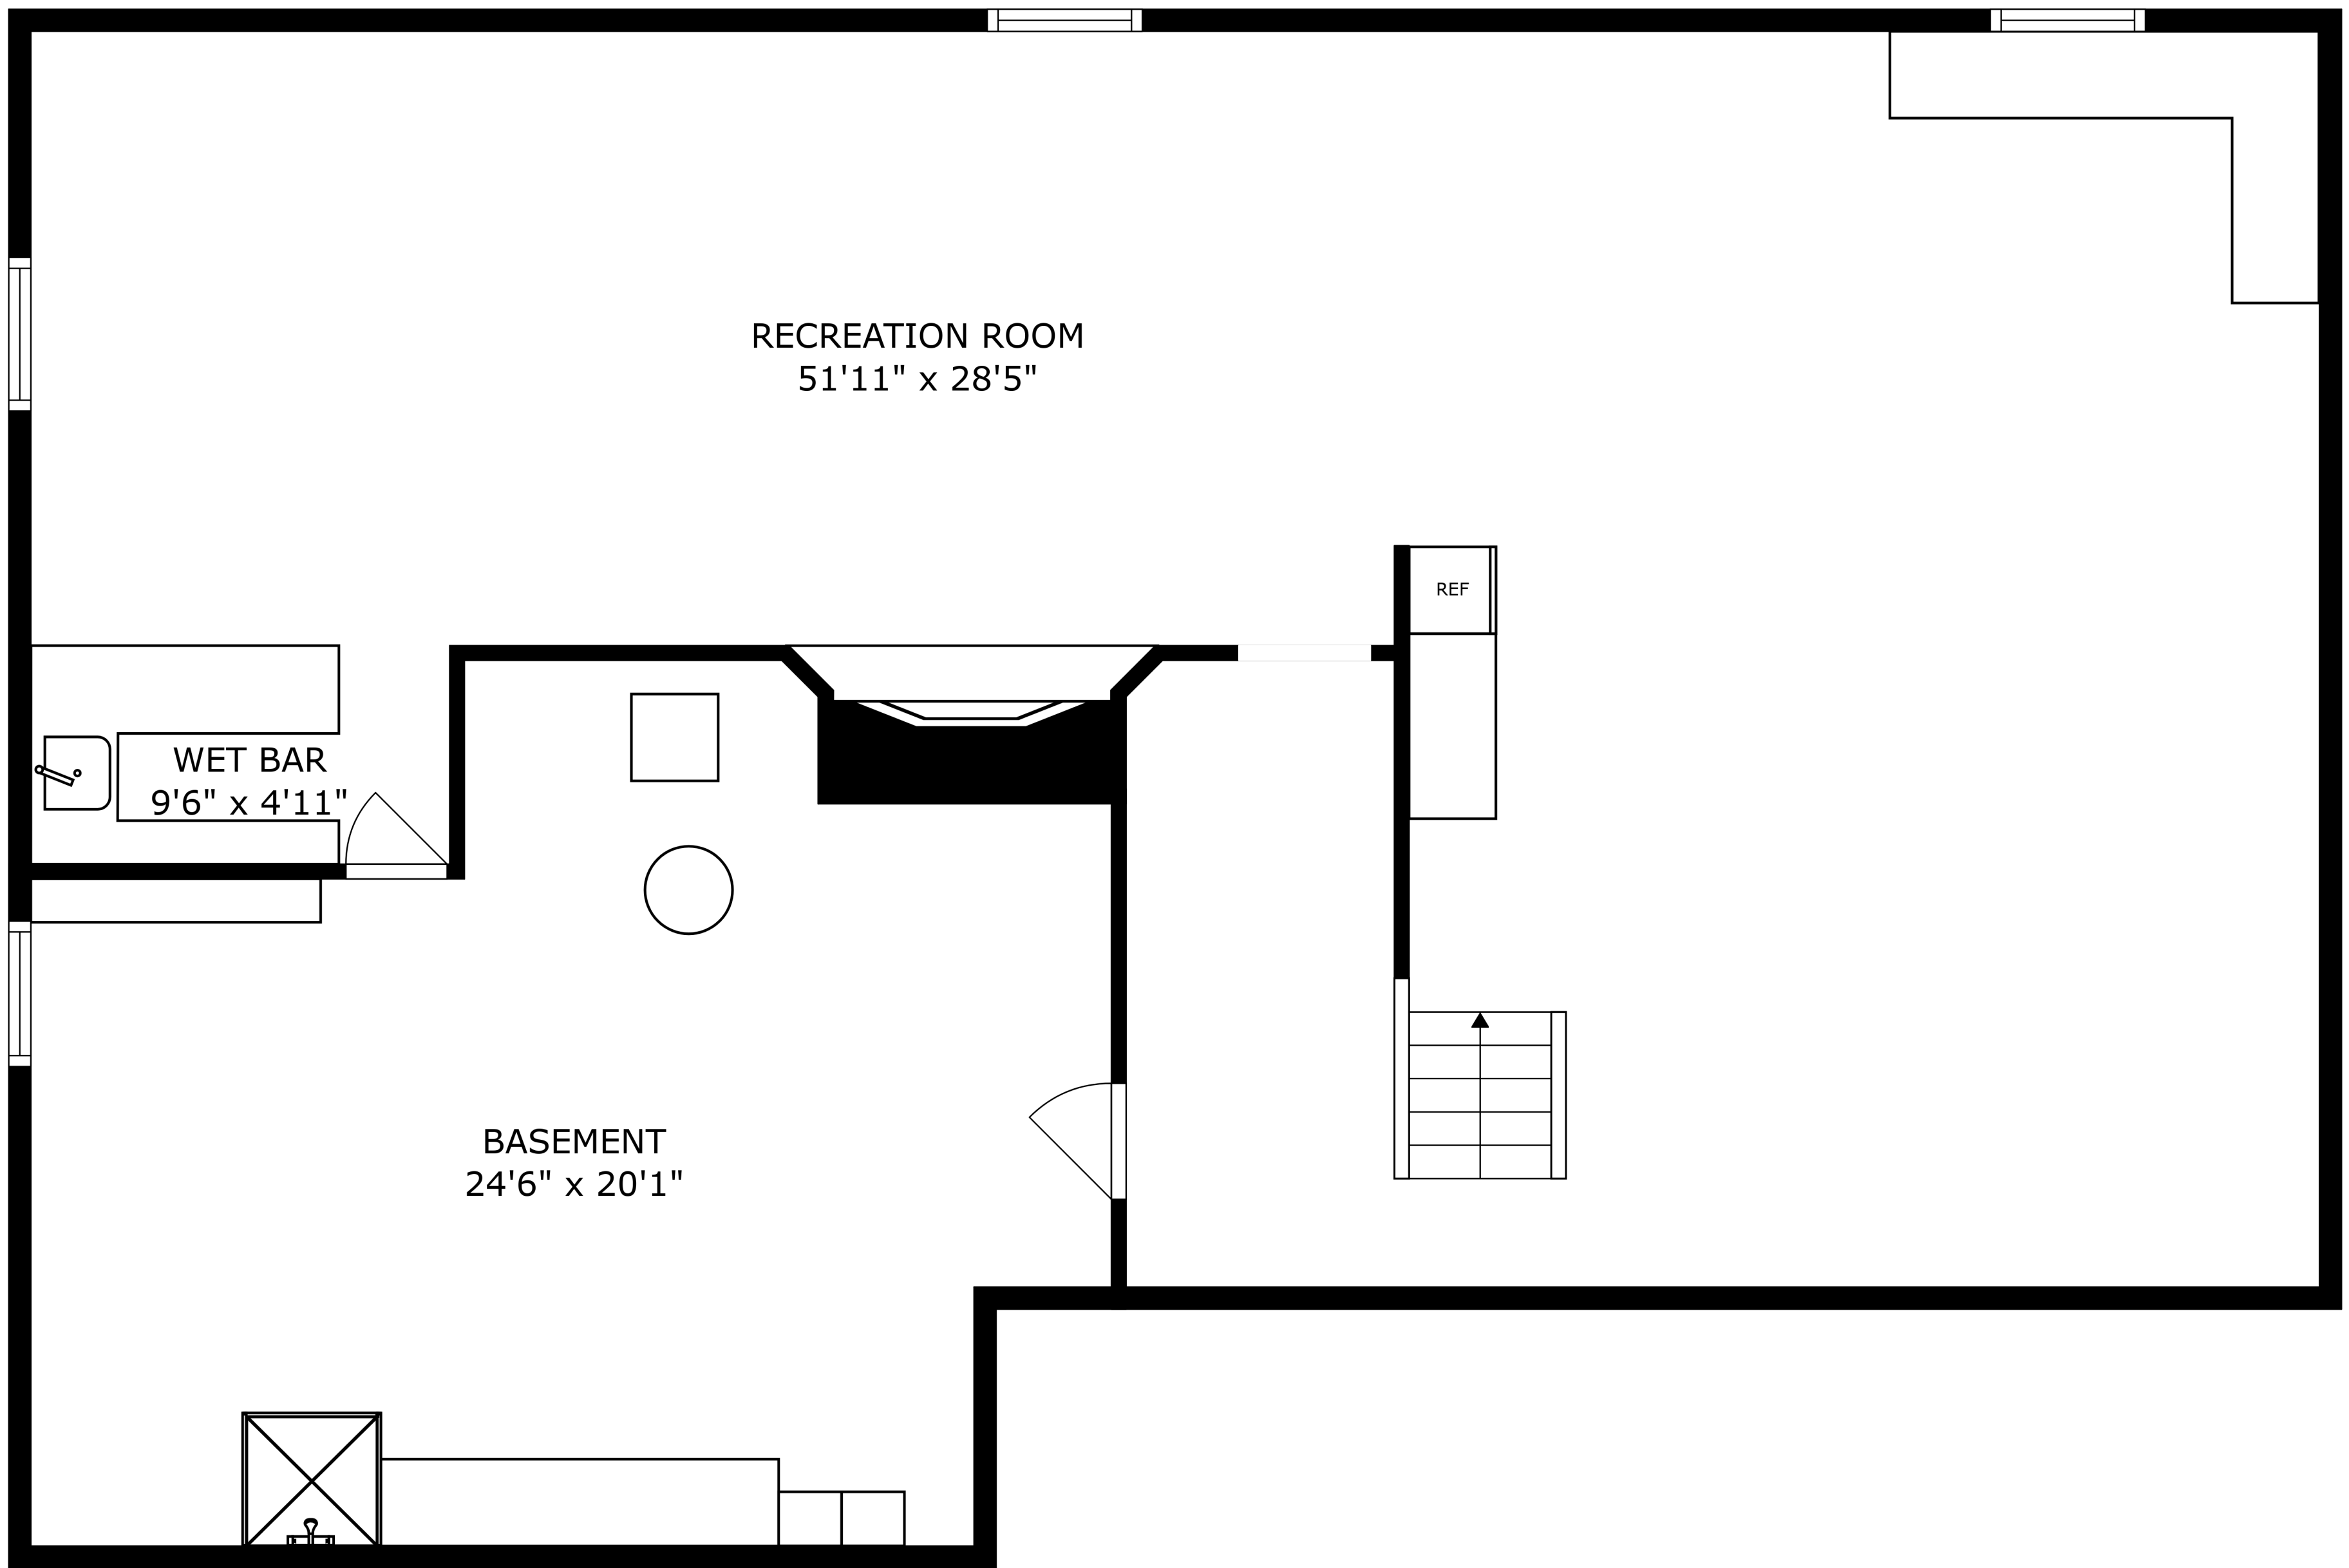

FLOOR 2

FLOOR 3

FLOOR 1

SIZES AND DIMENSIONS ARE APPROXIMATE, ACTUAL MAY VARY.

SIZES AND DIMENSIONS ARE APPROXIMATE, ACTUAL MAY VARY.

RECREATION ROOM
51'11" x 28'5"

WET BAR
9'6" x 4'11"

BASEMENT
24'6" x 20'1"