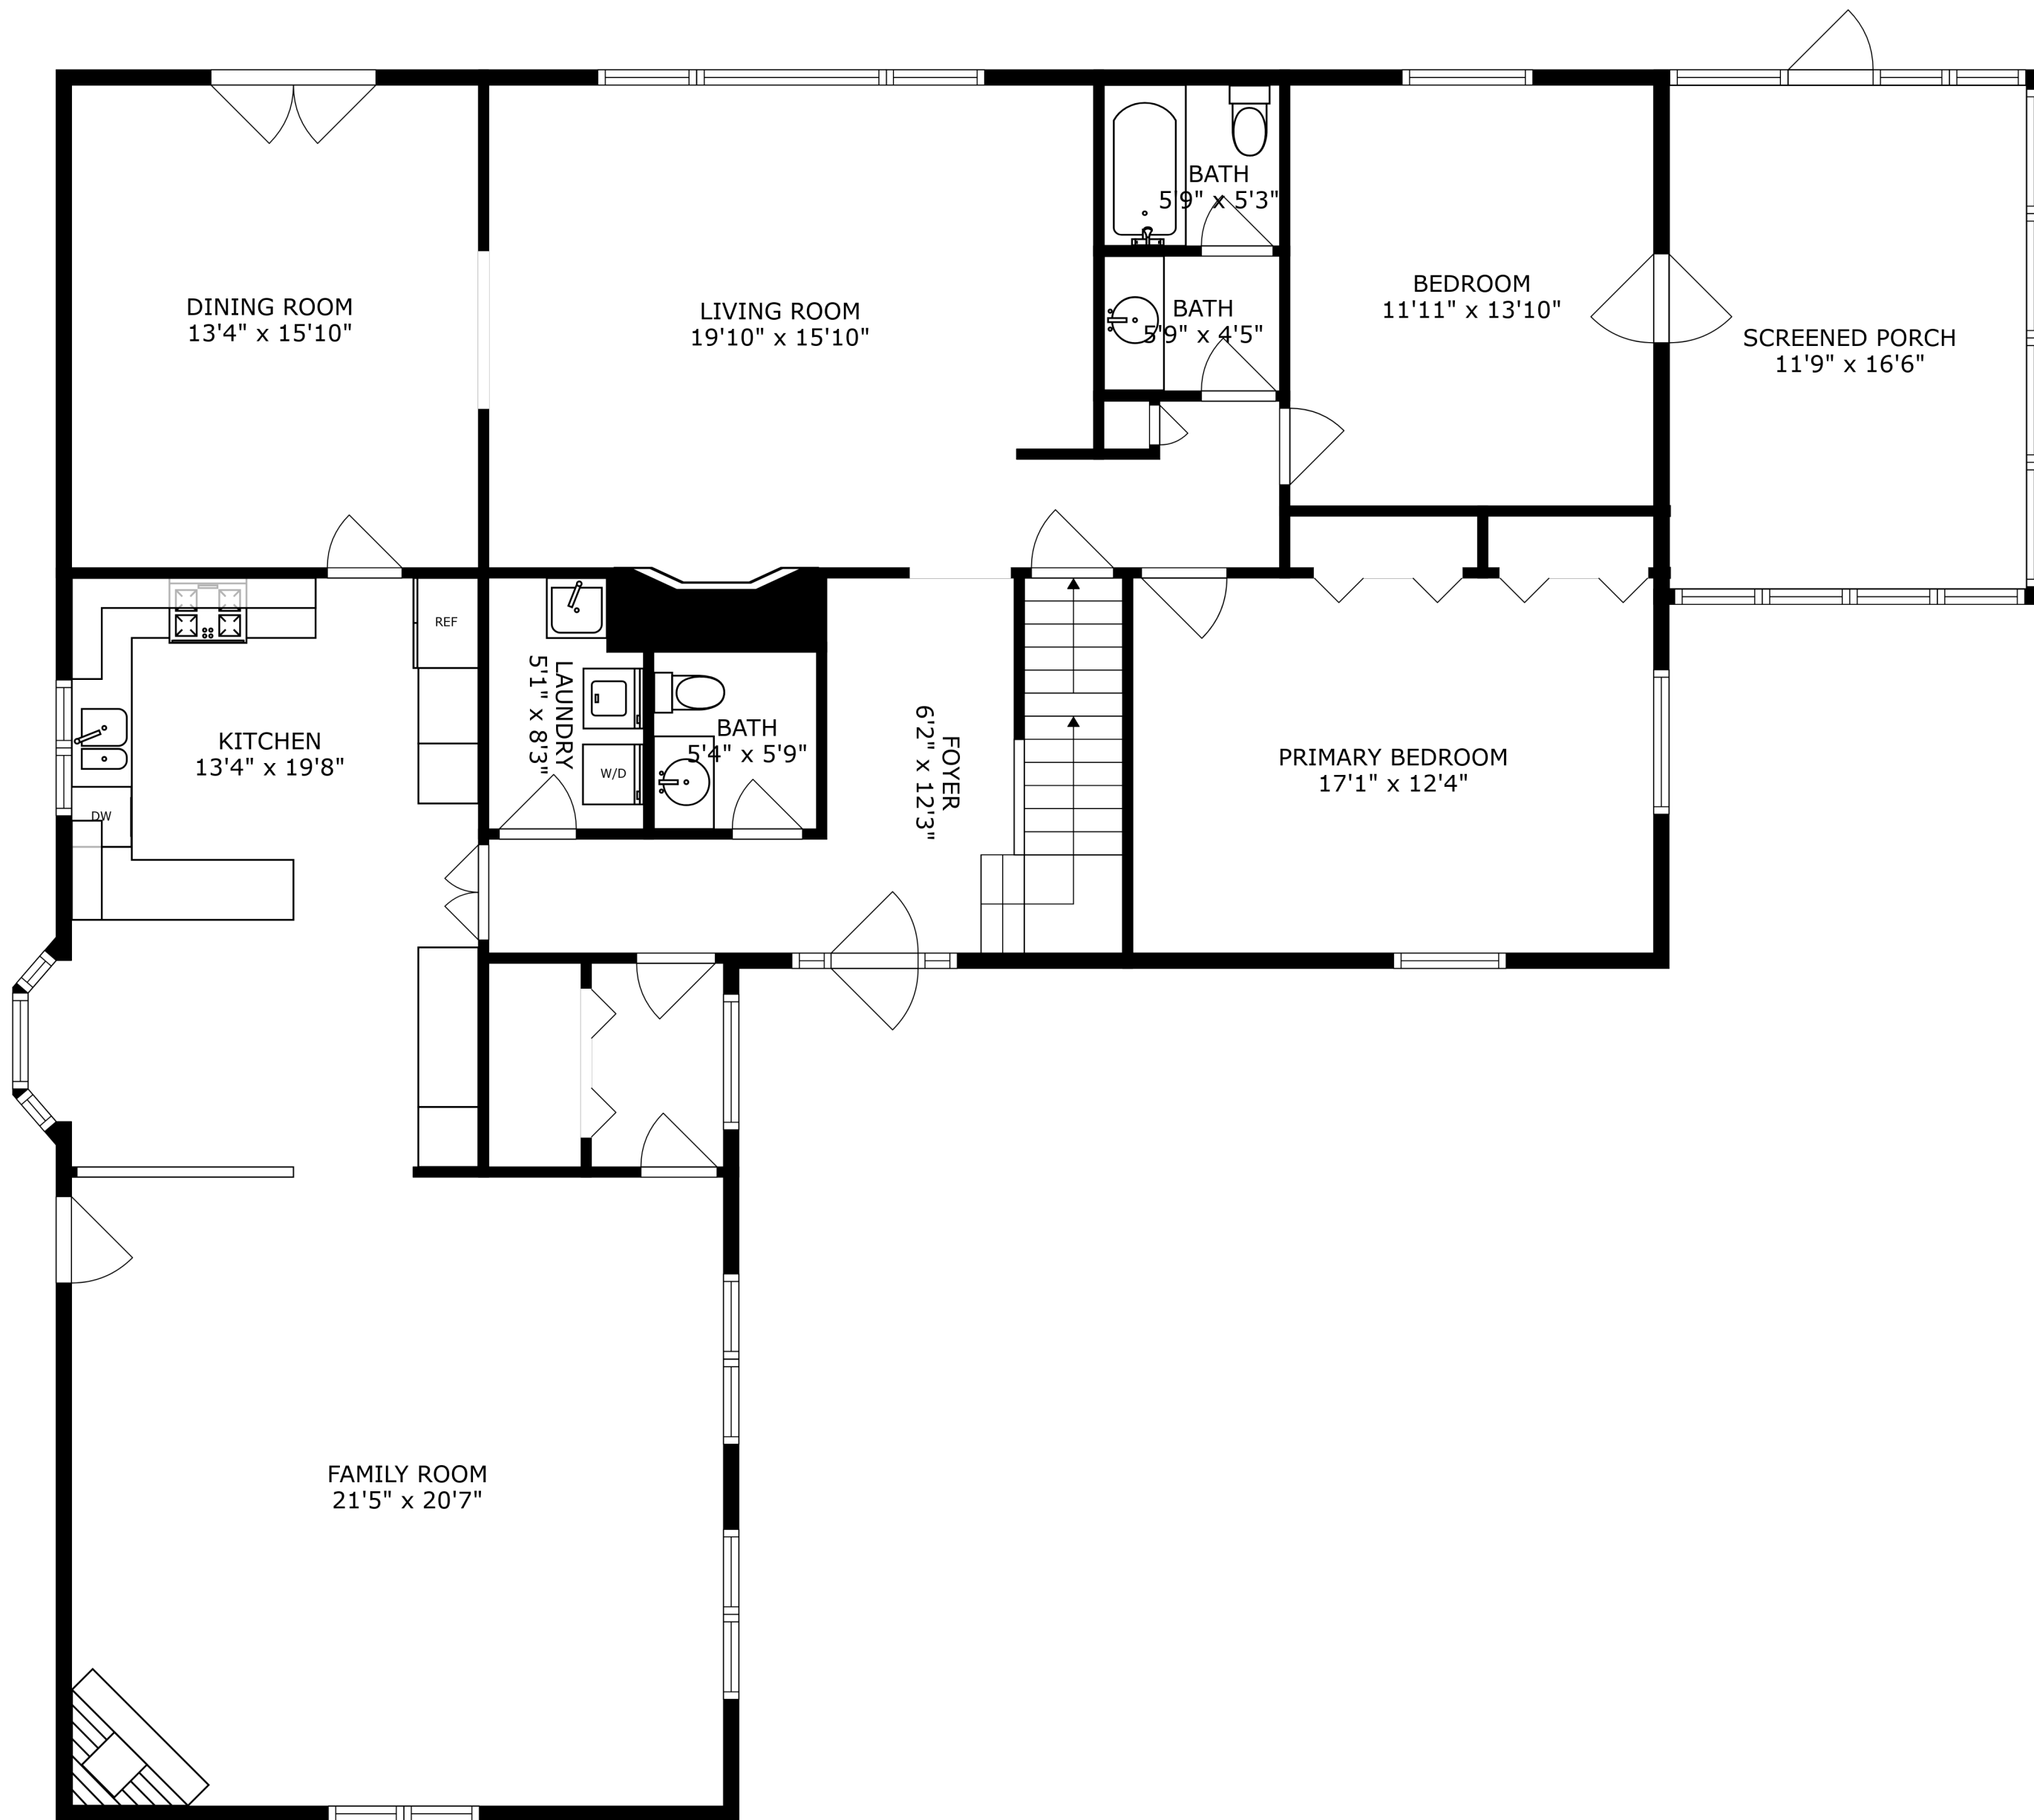

FLOOR 2

FLOOR 3

FLOOR 1

SIZES AND DIMENSIONS ARE APPROXIMATE, ACTUAL MAY VARY.

SIZES AND DIMENSIONS ARE APPROXIMATE, ACTUAL MAY VARY.

RECREATION ROOM
51'11" x 28'5"

WET BAR
9'6" x 4'11"

BASEMENT
24'6" x 20'1"