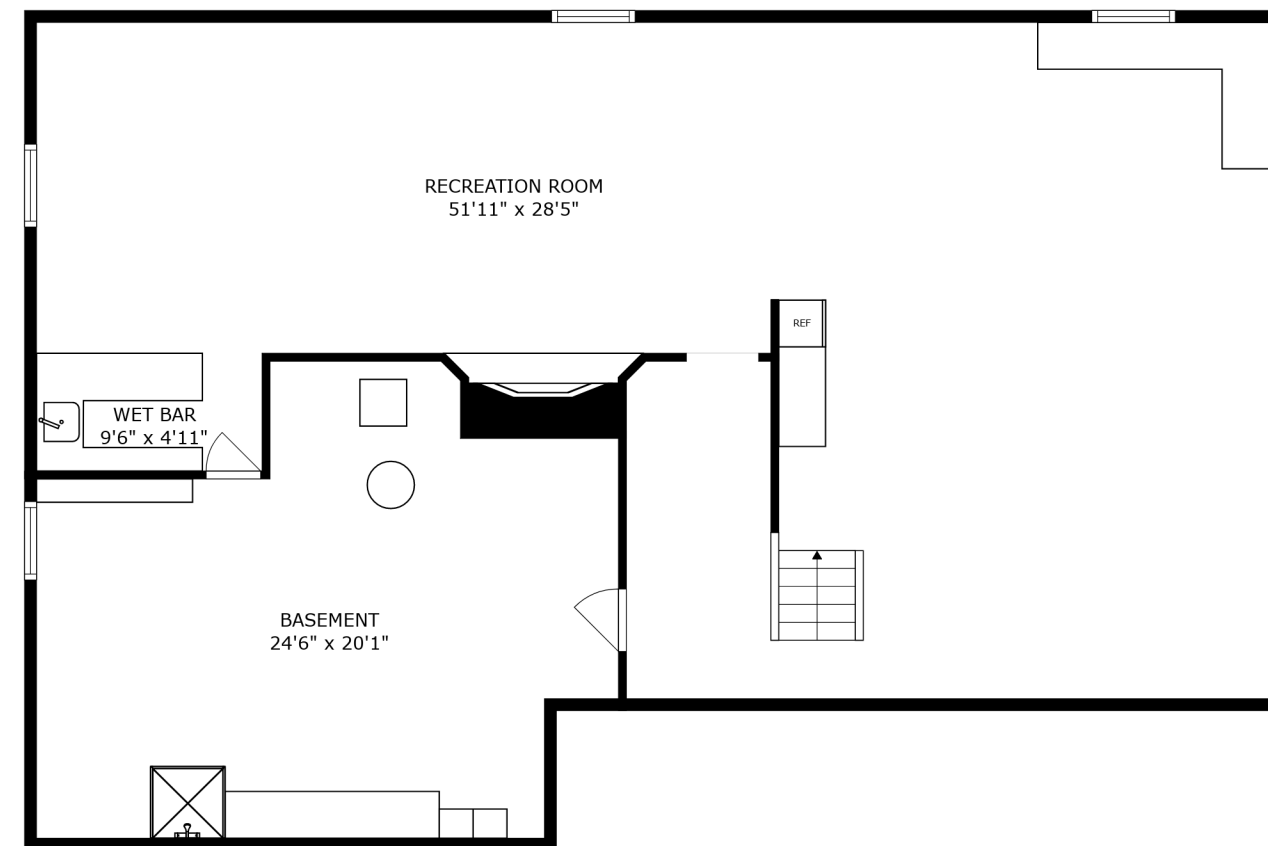

FLOOR 2

FLOOR 3

FLOOR 1

SIZES AND DIMENSIONS ARE APPROXIMATE, ACTUAL MAY VARY.

SIZES AND DIMENSIONS ARE APPROXIMATE, ACTUAL MAY VARY.

RECREATION ROOM
51'11" x 28'5"

WET BAR
9'6" x 4'11"

BASEMENT
24'6" x 20'1"