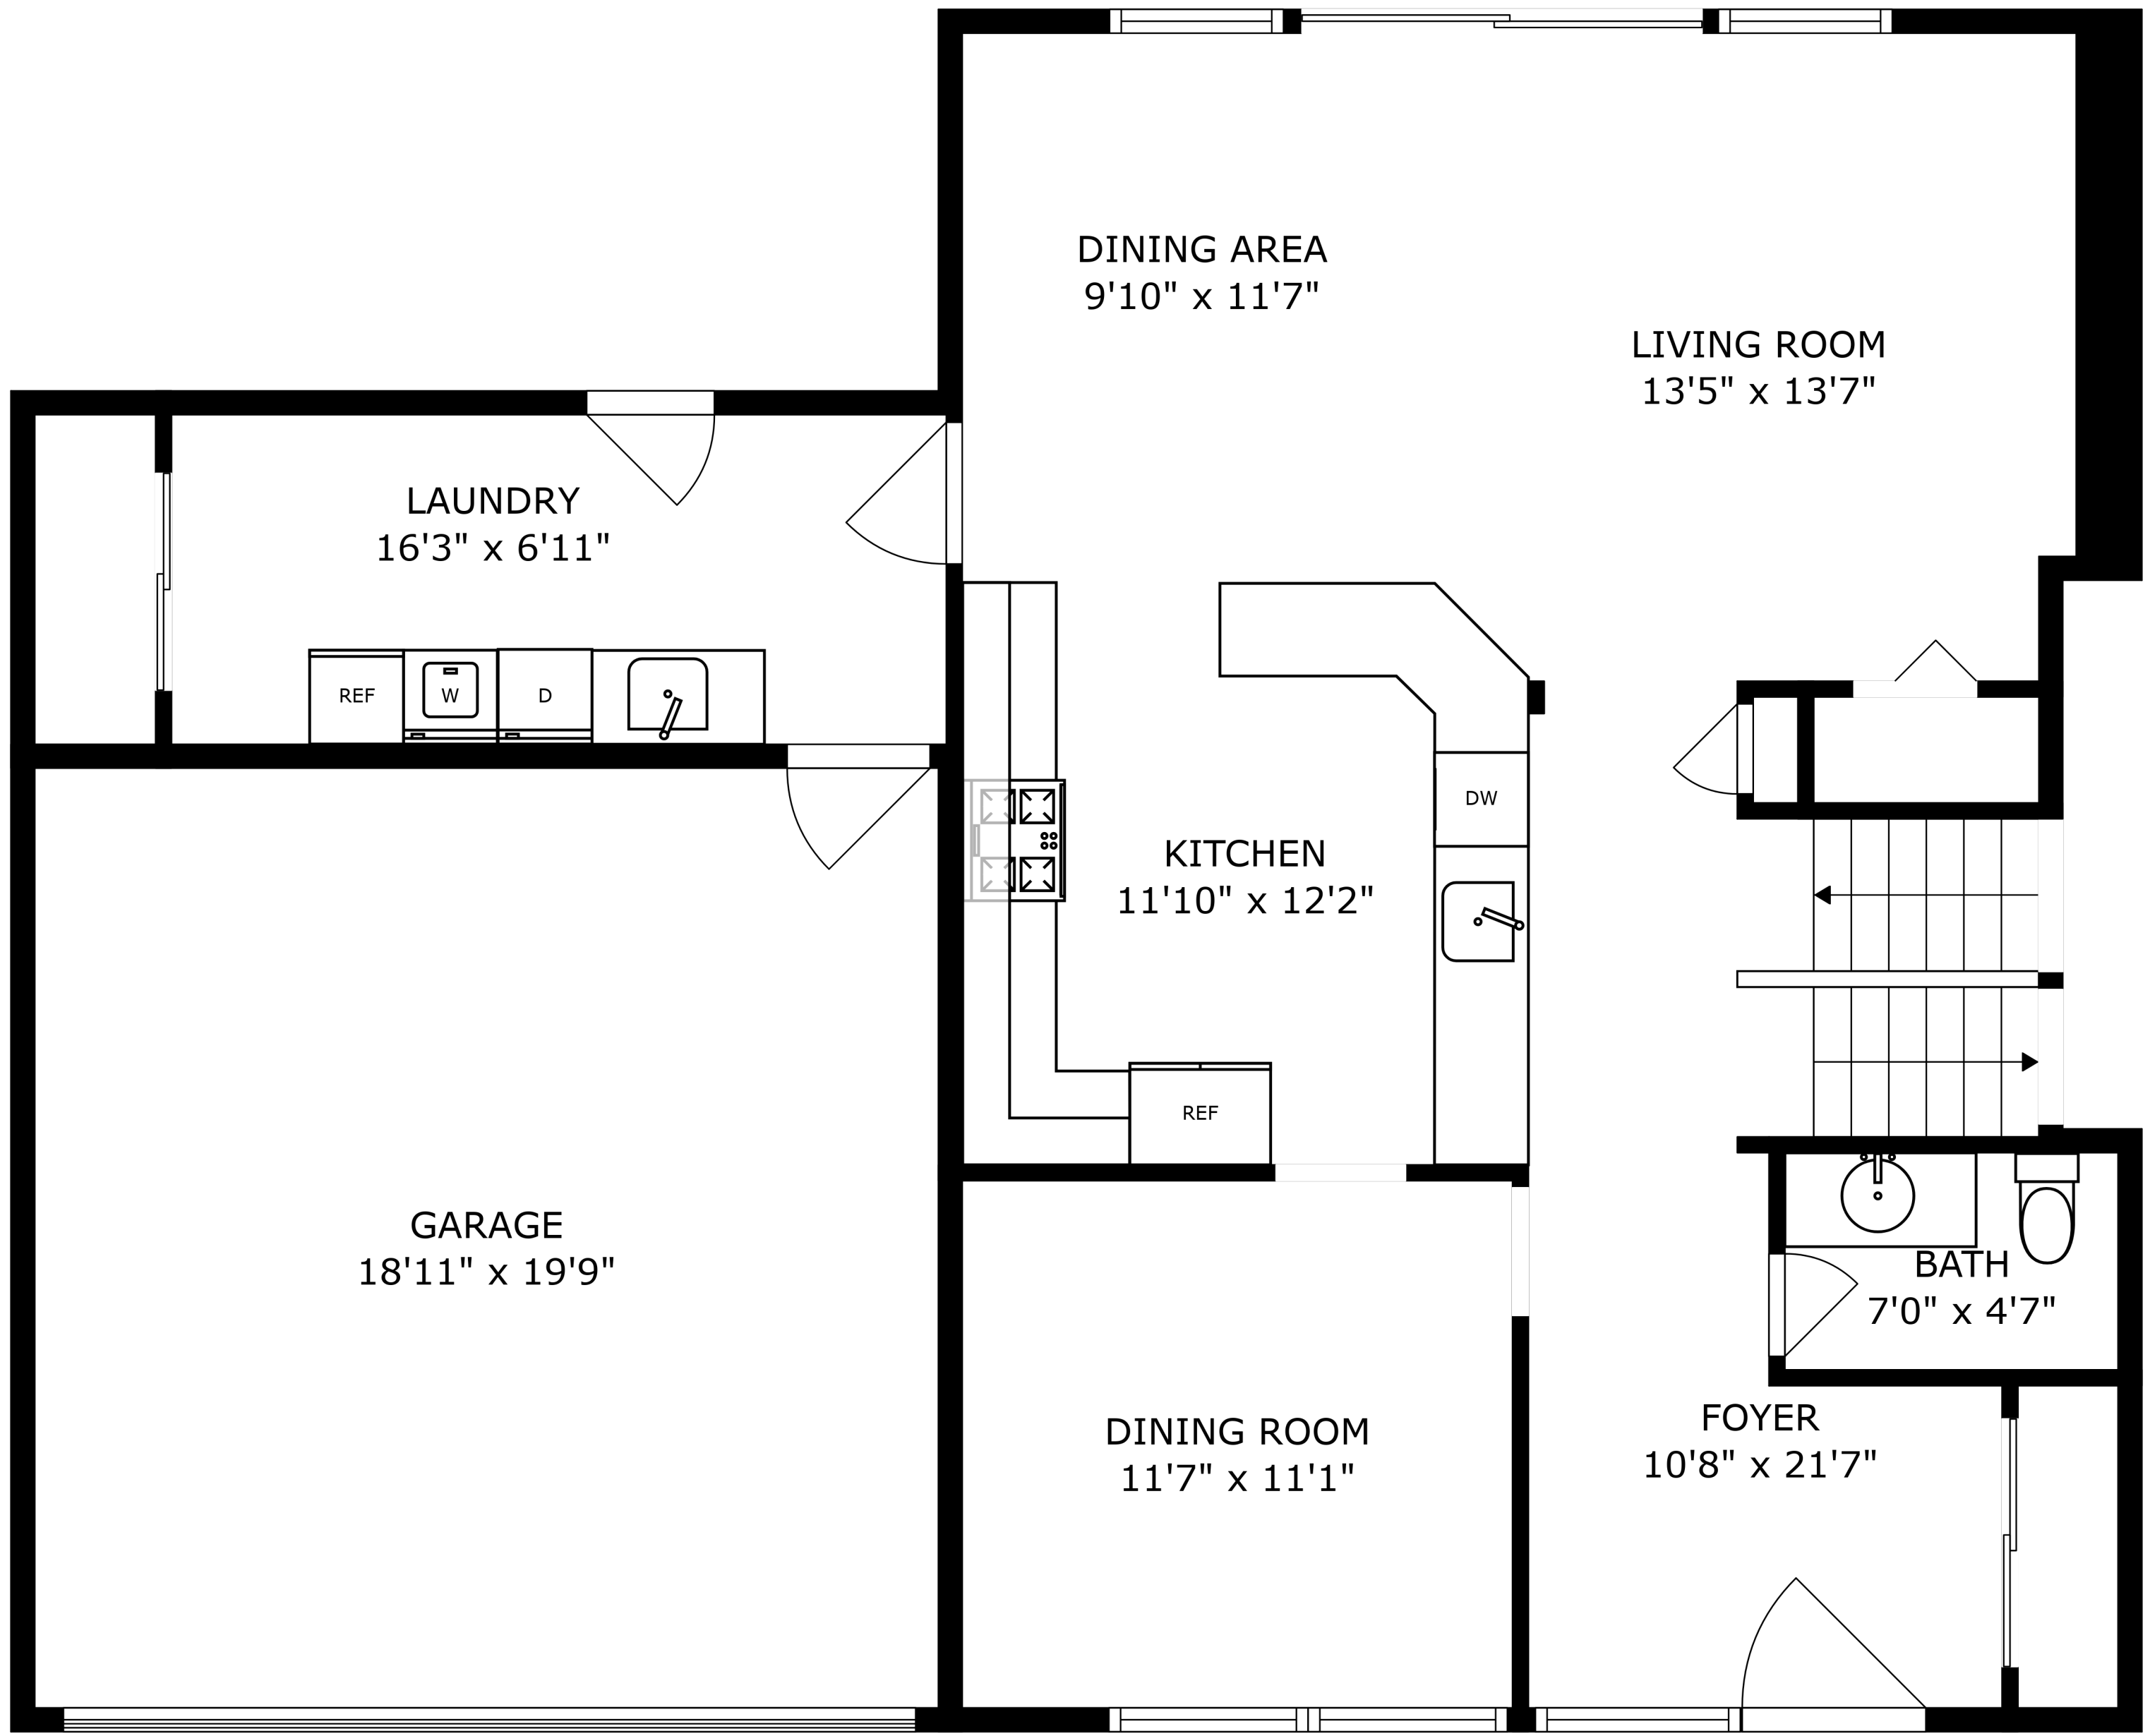

FLOOR 3

FLOOR 2

FLOOR 4

FLOOR 1

SIZES AND DIMENSIONS ARE APPROXIMATE, ACTUAL MAY VARY.

SIZES AND DIMENSIONS ARE APPROXIMATE, ACTUAL MAY VARY.

SIZES AND DIMENSIONS ARE APPROXIMATE, ACTUAL MAY VARY.

SIZES AND DIMENSIONS ARE APPROXIMATE, ACTUAL MAY VARY.

CRAWL SPACE
23'10" x 16'0"

STORAGE
11'10" x 8'3"

ELECTRICAL ROOM
10'11" x 8'3"

RECREATION ROOM
25'10" x 18'7"