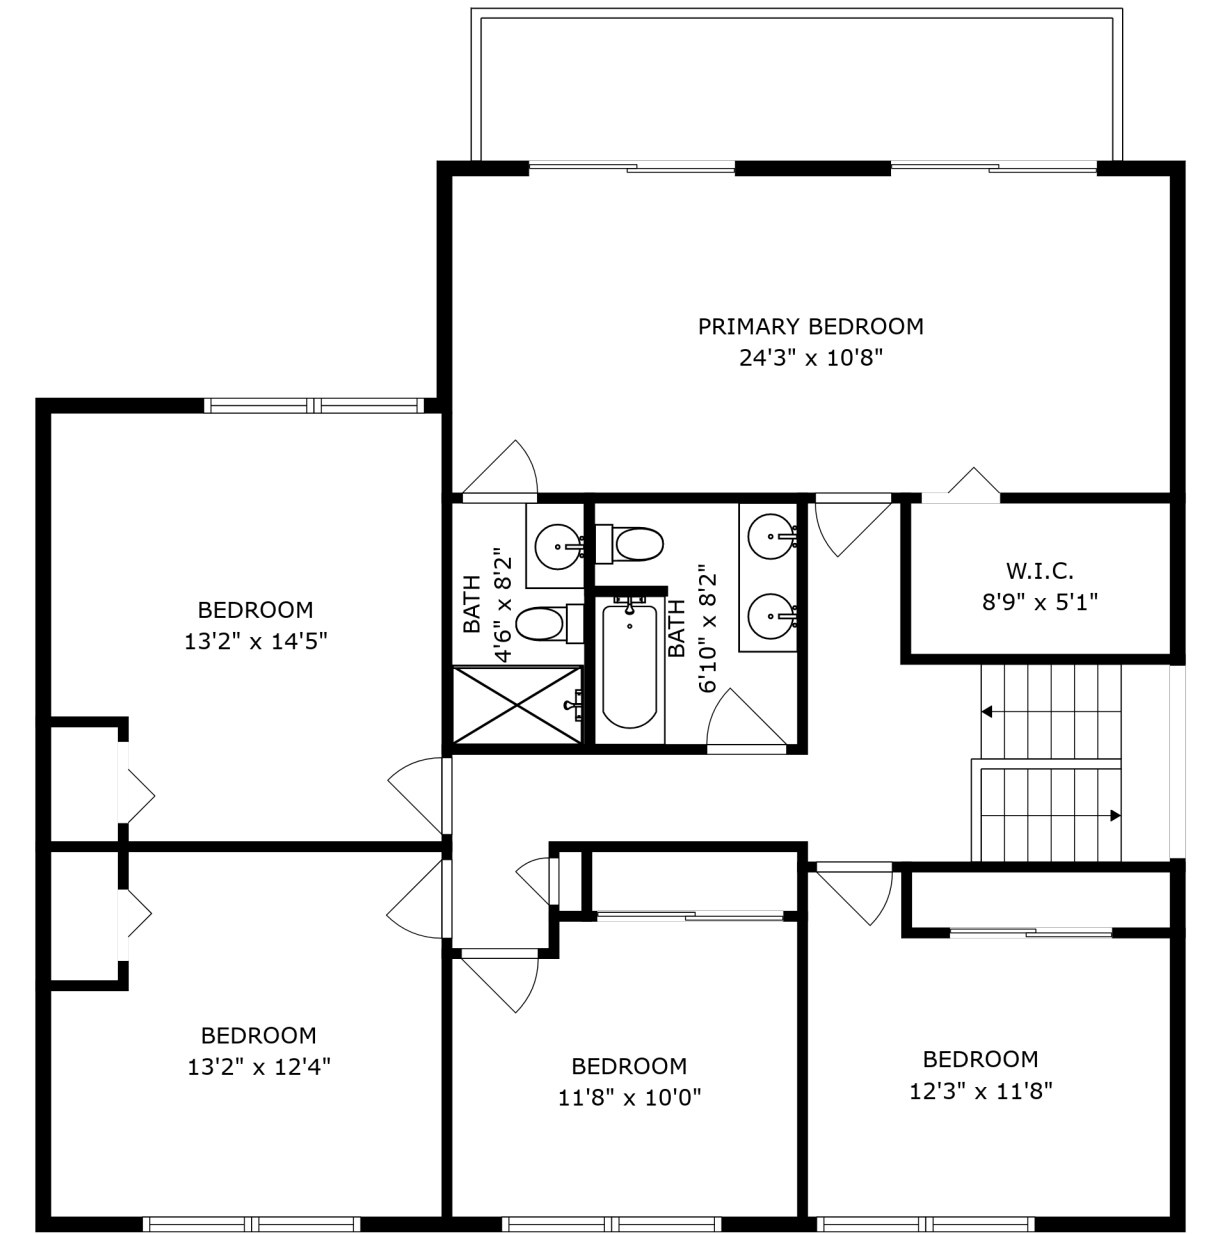

FLOOR 3

FLOOR 2

FLOOR 4

FLOOR 1

SIZES AND DIMENSIONS ARE APPROXIMATE, ACTUAL MAY VARY.

SIZES AND DIMENSIONS ARE APPROXIMATE, ACTUAL MAY VARY.

SIZES AND DIMENSIONS ARE APPROXIMATE, ACTUAL MAY VARY.

SIZES AND DIMENSIONS ARE APPROXIMATE, ACTUAL MAY VARY.

CRAWL SPACE
23'10" x 16'0"

STORAGE
11'10" x 8'3"

ELECTRICAL ROOM
10'11" x 8'3"

RECREATION ROOM
25'10" x 18'7"