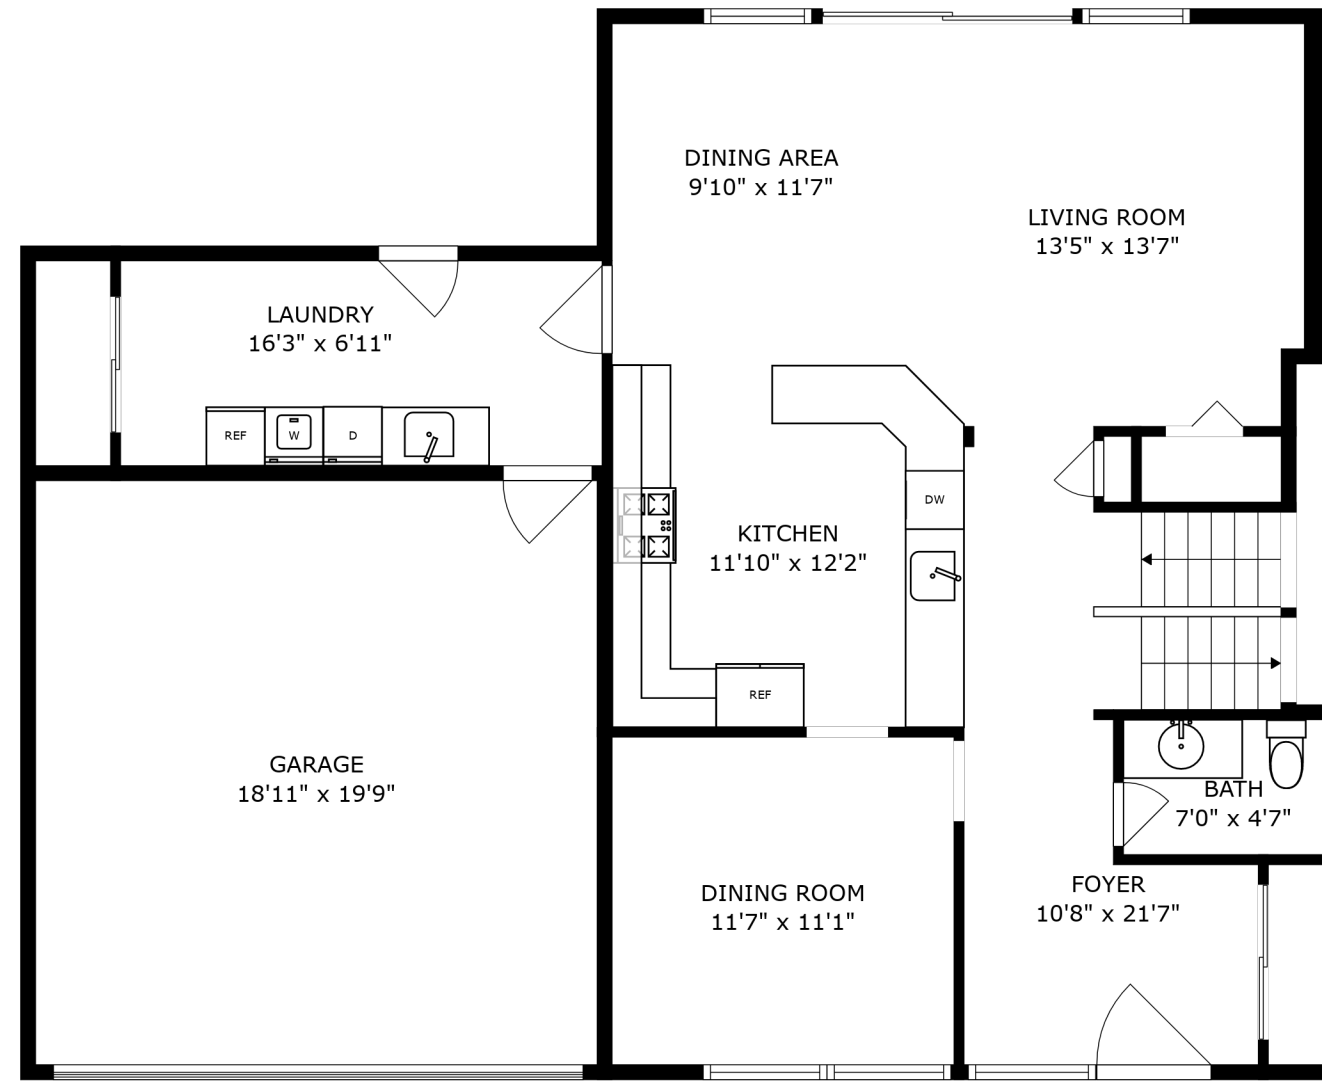

FLOOR 3

FLOOR 2

FLOOR 4

FLOOR 1

SIZES AND DIMENSIONS ARE APPROXIMATE, ACTUAL MAY VARY.

SIZES AND DIMENSIONS ARE APPROXIMATE, ACTUAL MAY VARY.

SIZES AND DIMENSIONS ARE APPROXIMATE, ACTUAL MAY VARY.

SIZES AND DIMENSIONS ARE APPROXIMATE, ACTUAL MAY VARY.

CRAWL SPACE
23'10" x 16'0"

STORAGE
11'10" x 8'3"

ELECTRICAL ROOM
10'11" x 8'3"

RECREATION ROOM
25'10" x 18'7"