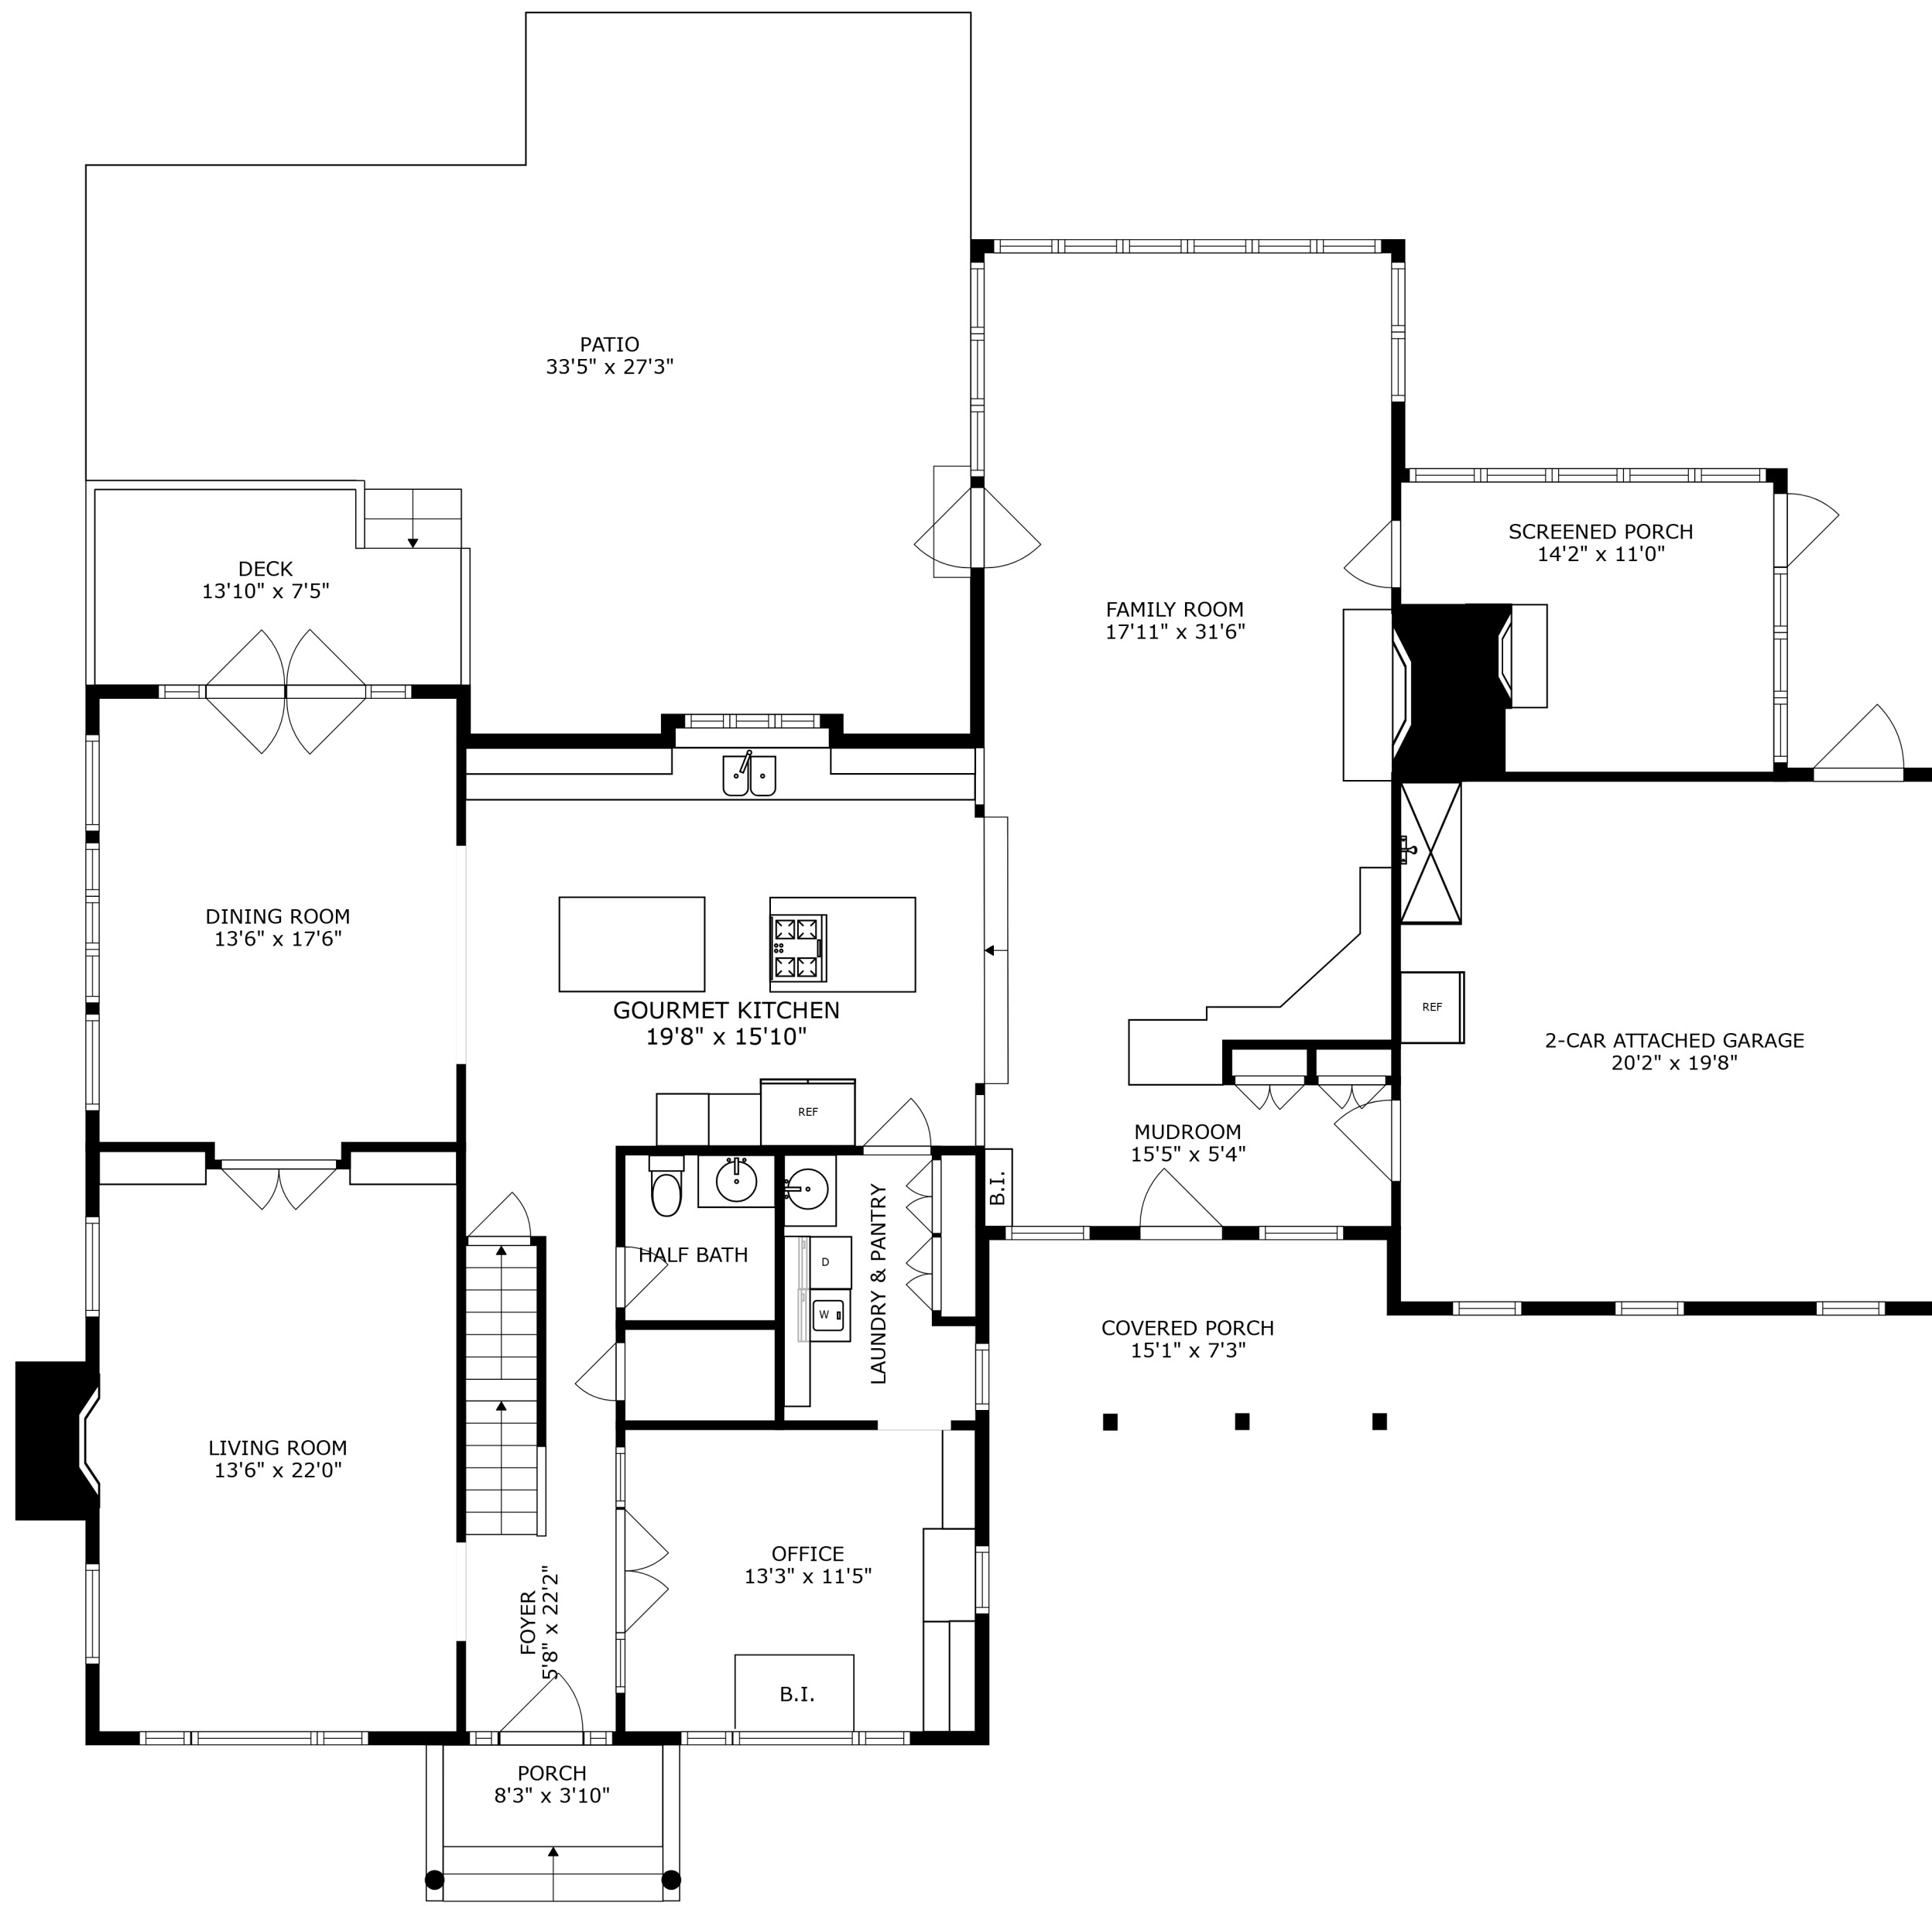

SIZES AND DIMENSIONS ARE APPROXIMATE, ACTUAL MAY VARY.

SIZES AND DIMENSIONS ARE APPROXIMATE, ACTUAL MAY VARY.

1.5 CAR DETACHED GARAGE  
21'1" x 24'0"

PULL DOWN  
STAIRS

SIZES AND DIMENSIONS ARE APPROXIMATE, ACTUAL MAY VARY.

SIZES AND DIMENSIONS ARE APPROXIMATE, ACTUAL MAY VARY.

SIZES AND DIMENSIONS ARE APPROXIMATE, ACTUAL MAY VARY.