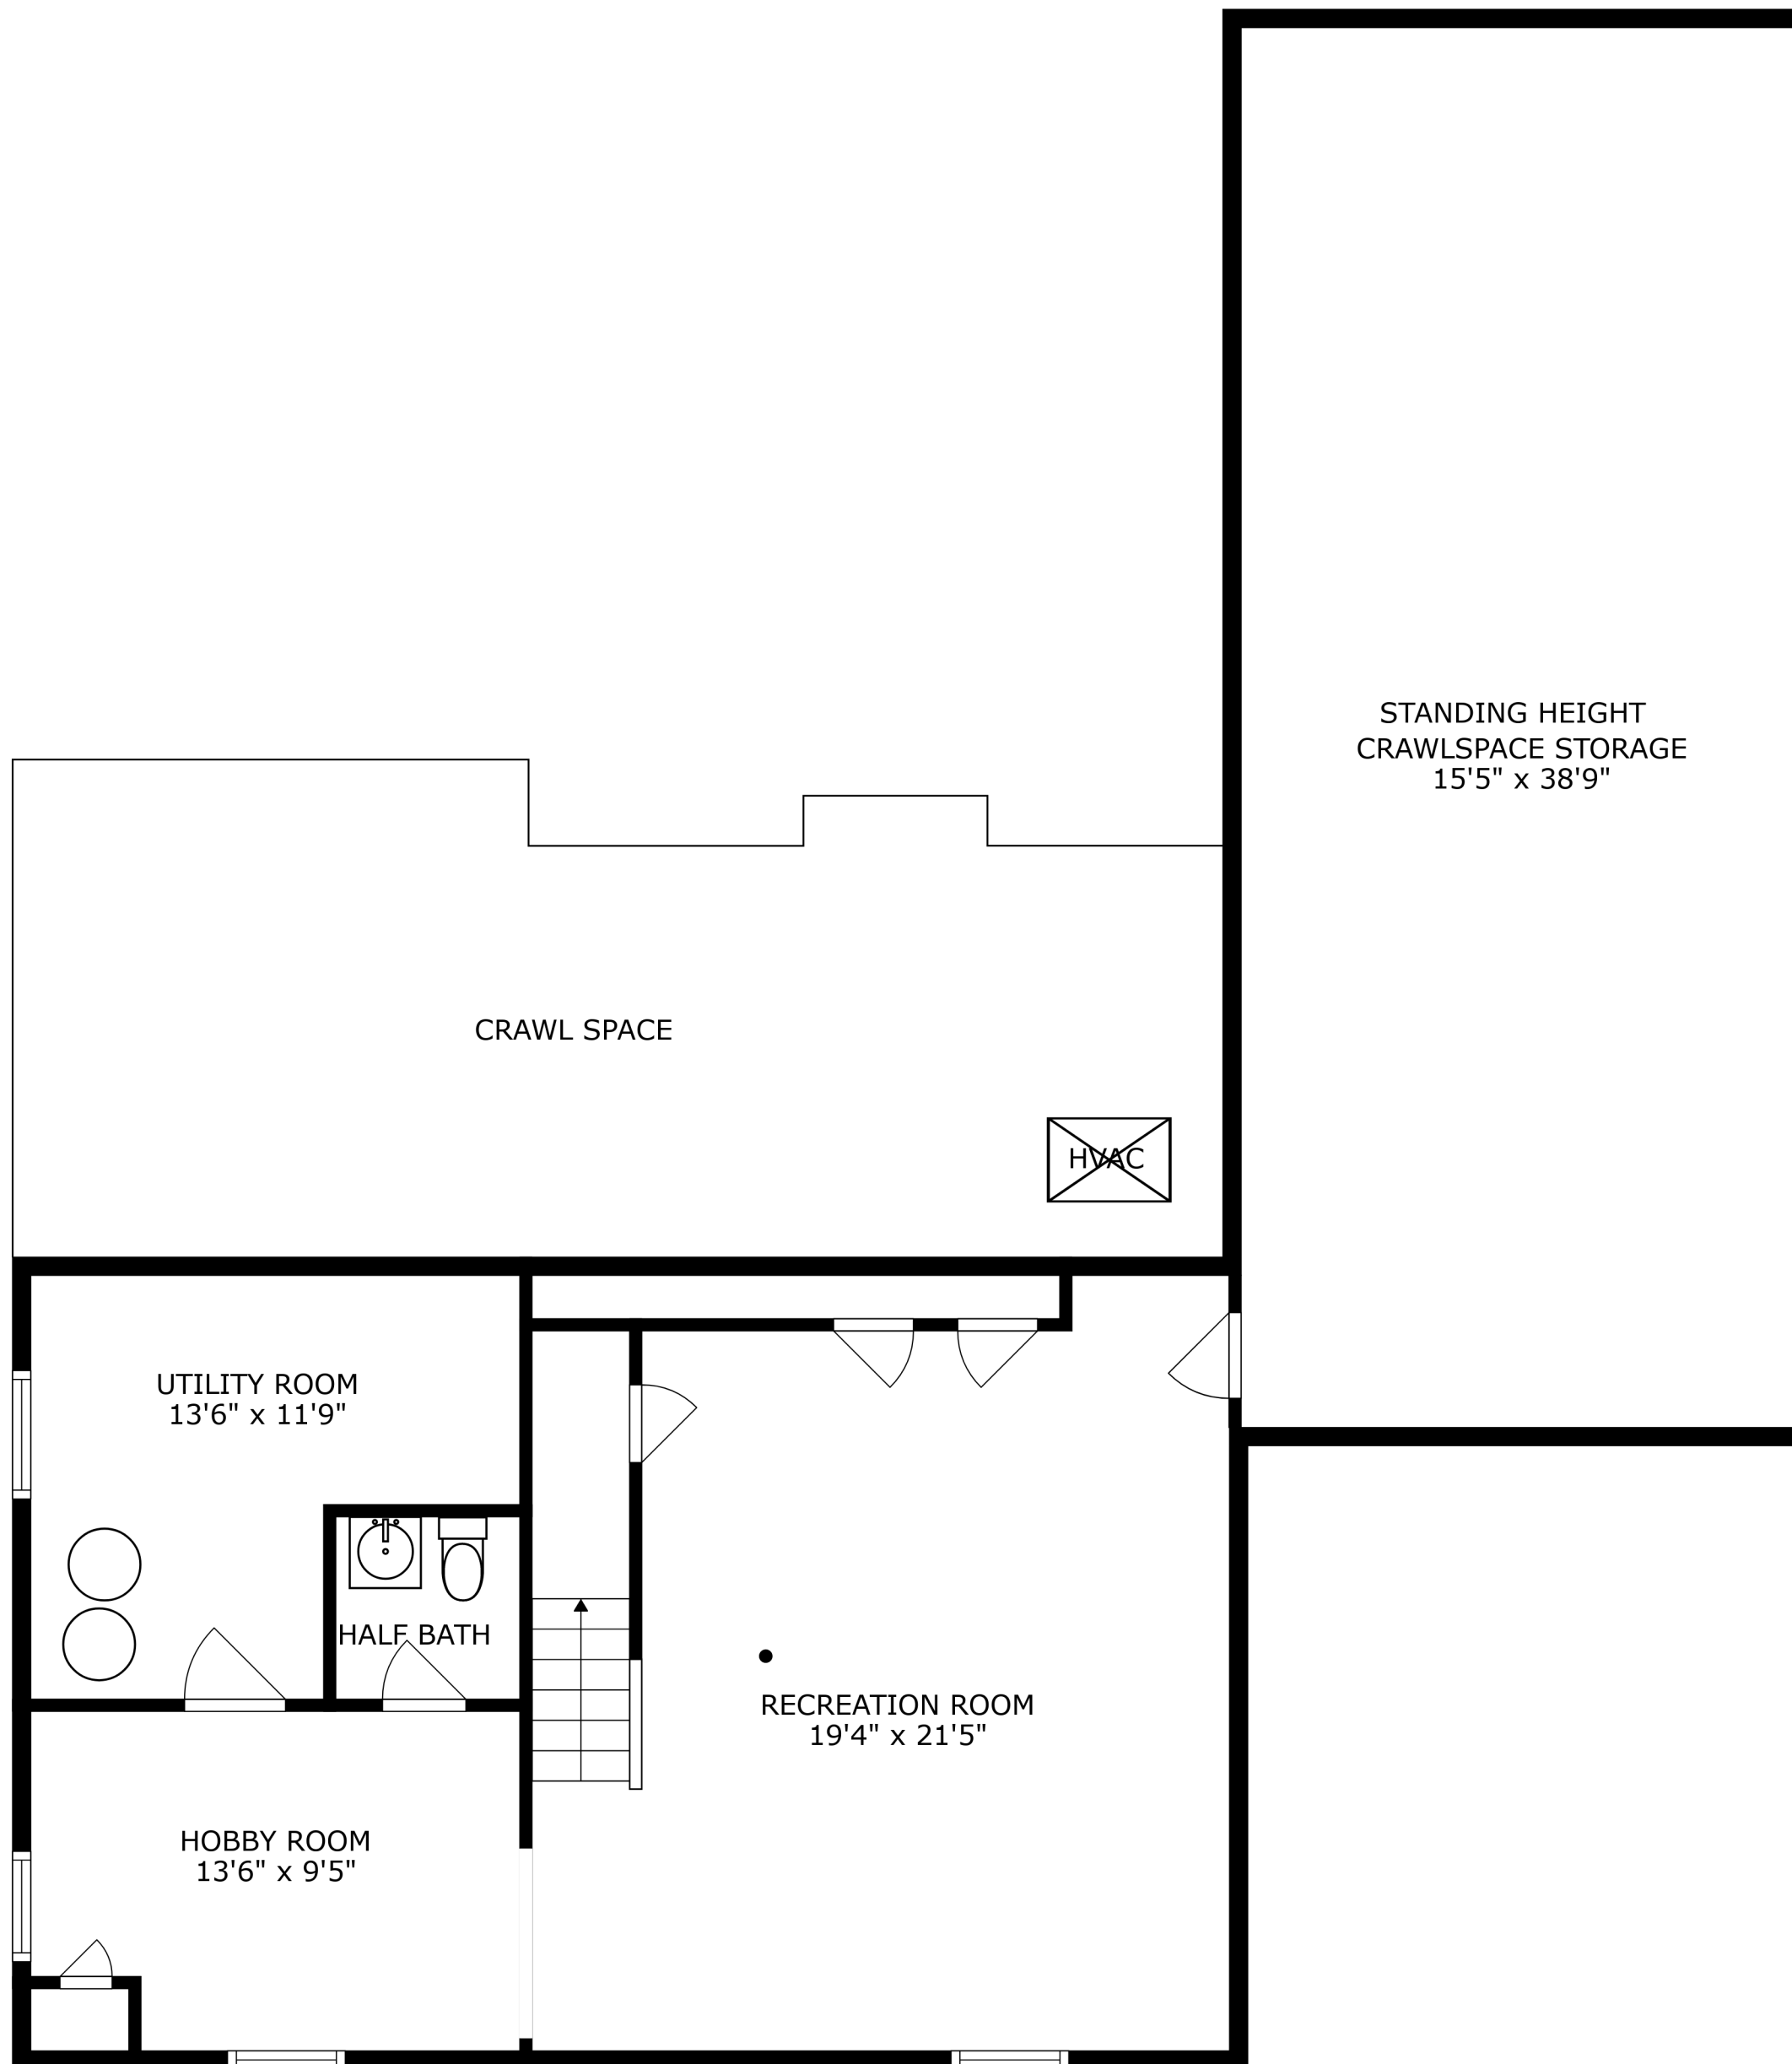

SIZES AND DIMENSIONS ARE APPROXIMATE, ACTUAL MAY VARY.

SIZES AND DIMENSIONS ARE APPROXIMATE, ACTUAL MAY VARY.

1.5 CAR DETACHED GARAGE  
21'1" x 24'0"

PULL DOWN  
STAIRS

SIZES AND DIMENSIONS ARE APPROXIMATE, ACTUAL MAY VARY.

SIZES AND DIMENSIONS ARE APPROXIMATE, ACTUAL MAY VARY.

SIZES AND DIMENSIONS ARE APPROXIMATE, ACTUAL MAY VARY.