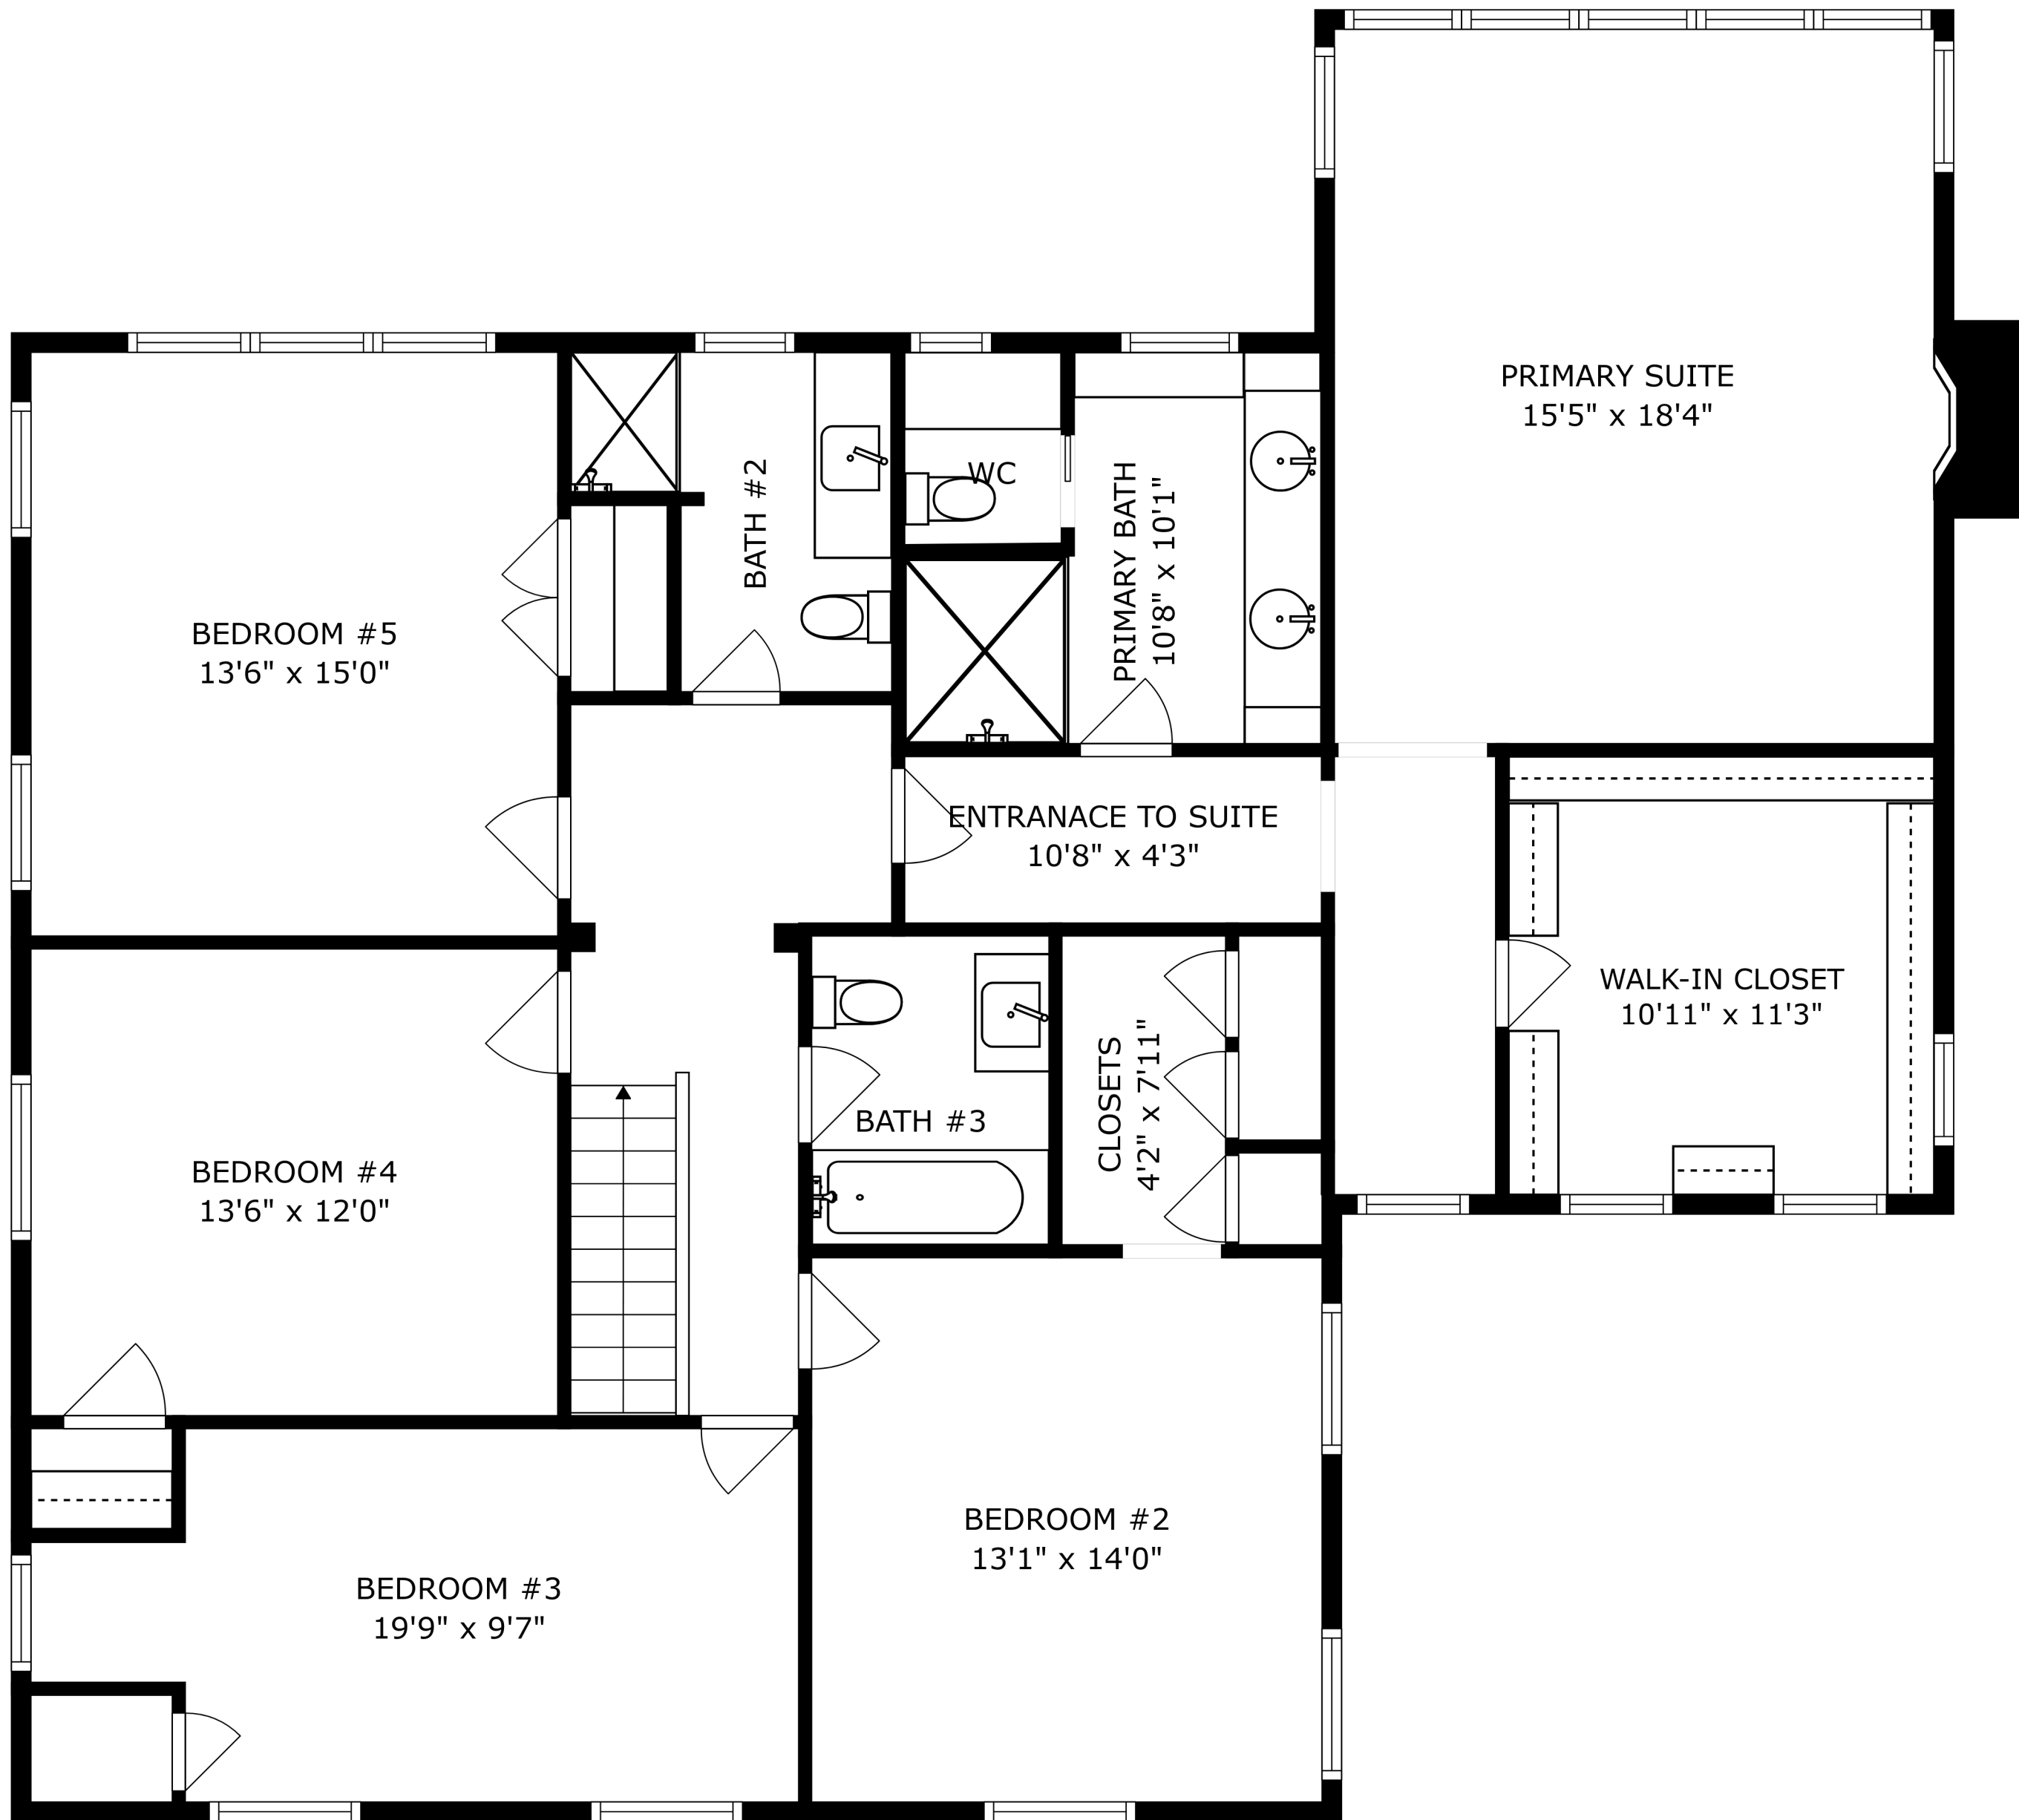

SIZES AND DIMENSIONS ARE APPROXIMATE, ACTUAL MAY VARY.

SIZES AND DIMENSIONS ARE APPROXIMATE, ACTUAL MAY VARY.

1.5 CAR DETACHED GARAGE  
21'1" x 24'0"

PULL DOWN  
STAIRS

SIZES AND DIMENSIONS ARE APPROXIMATE, ACTUAL MAY VARY.

SIZES AND DIMENSIONS ARE APPROXIMATE, ACTUAL MAY VARY.

SIZES AND DIMENSIONS ARE APPROXIMATE, ACTUAL MAY VARY.