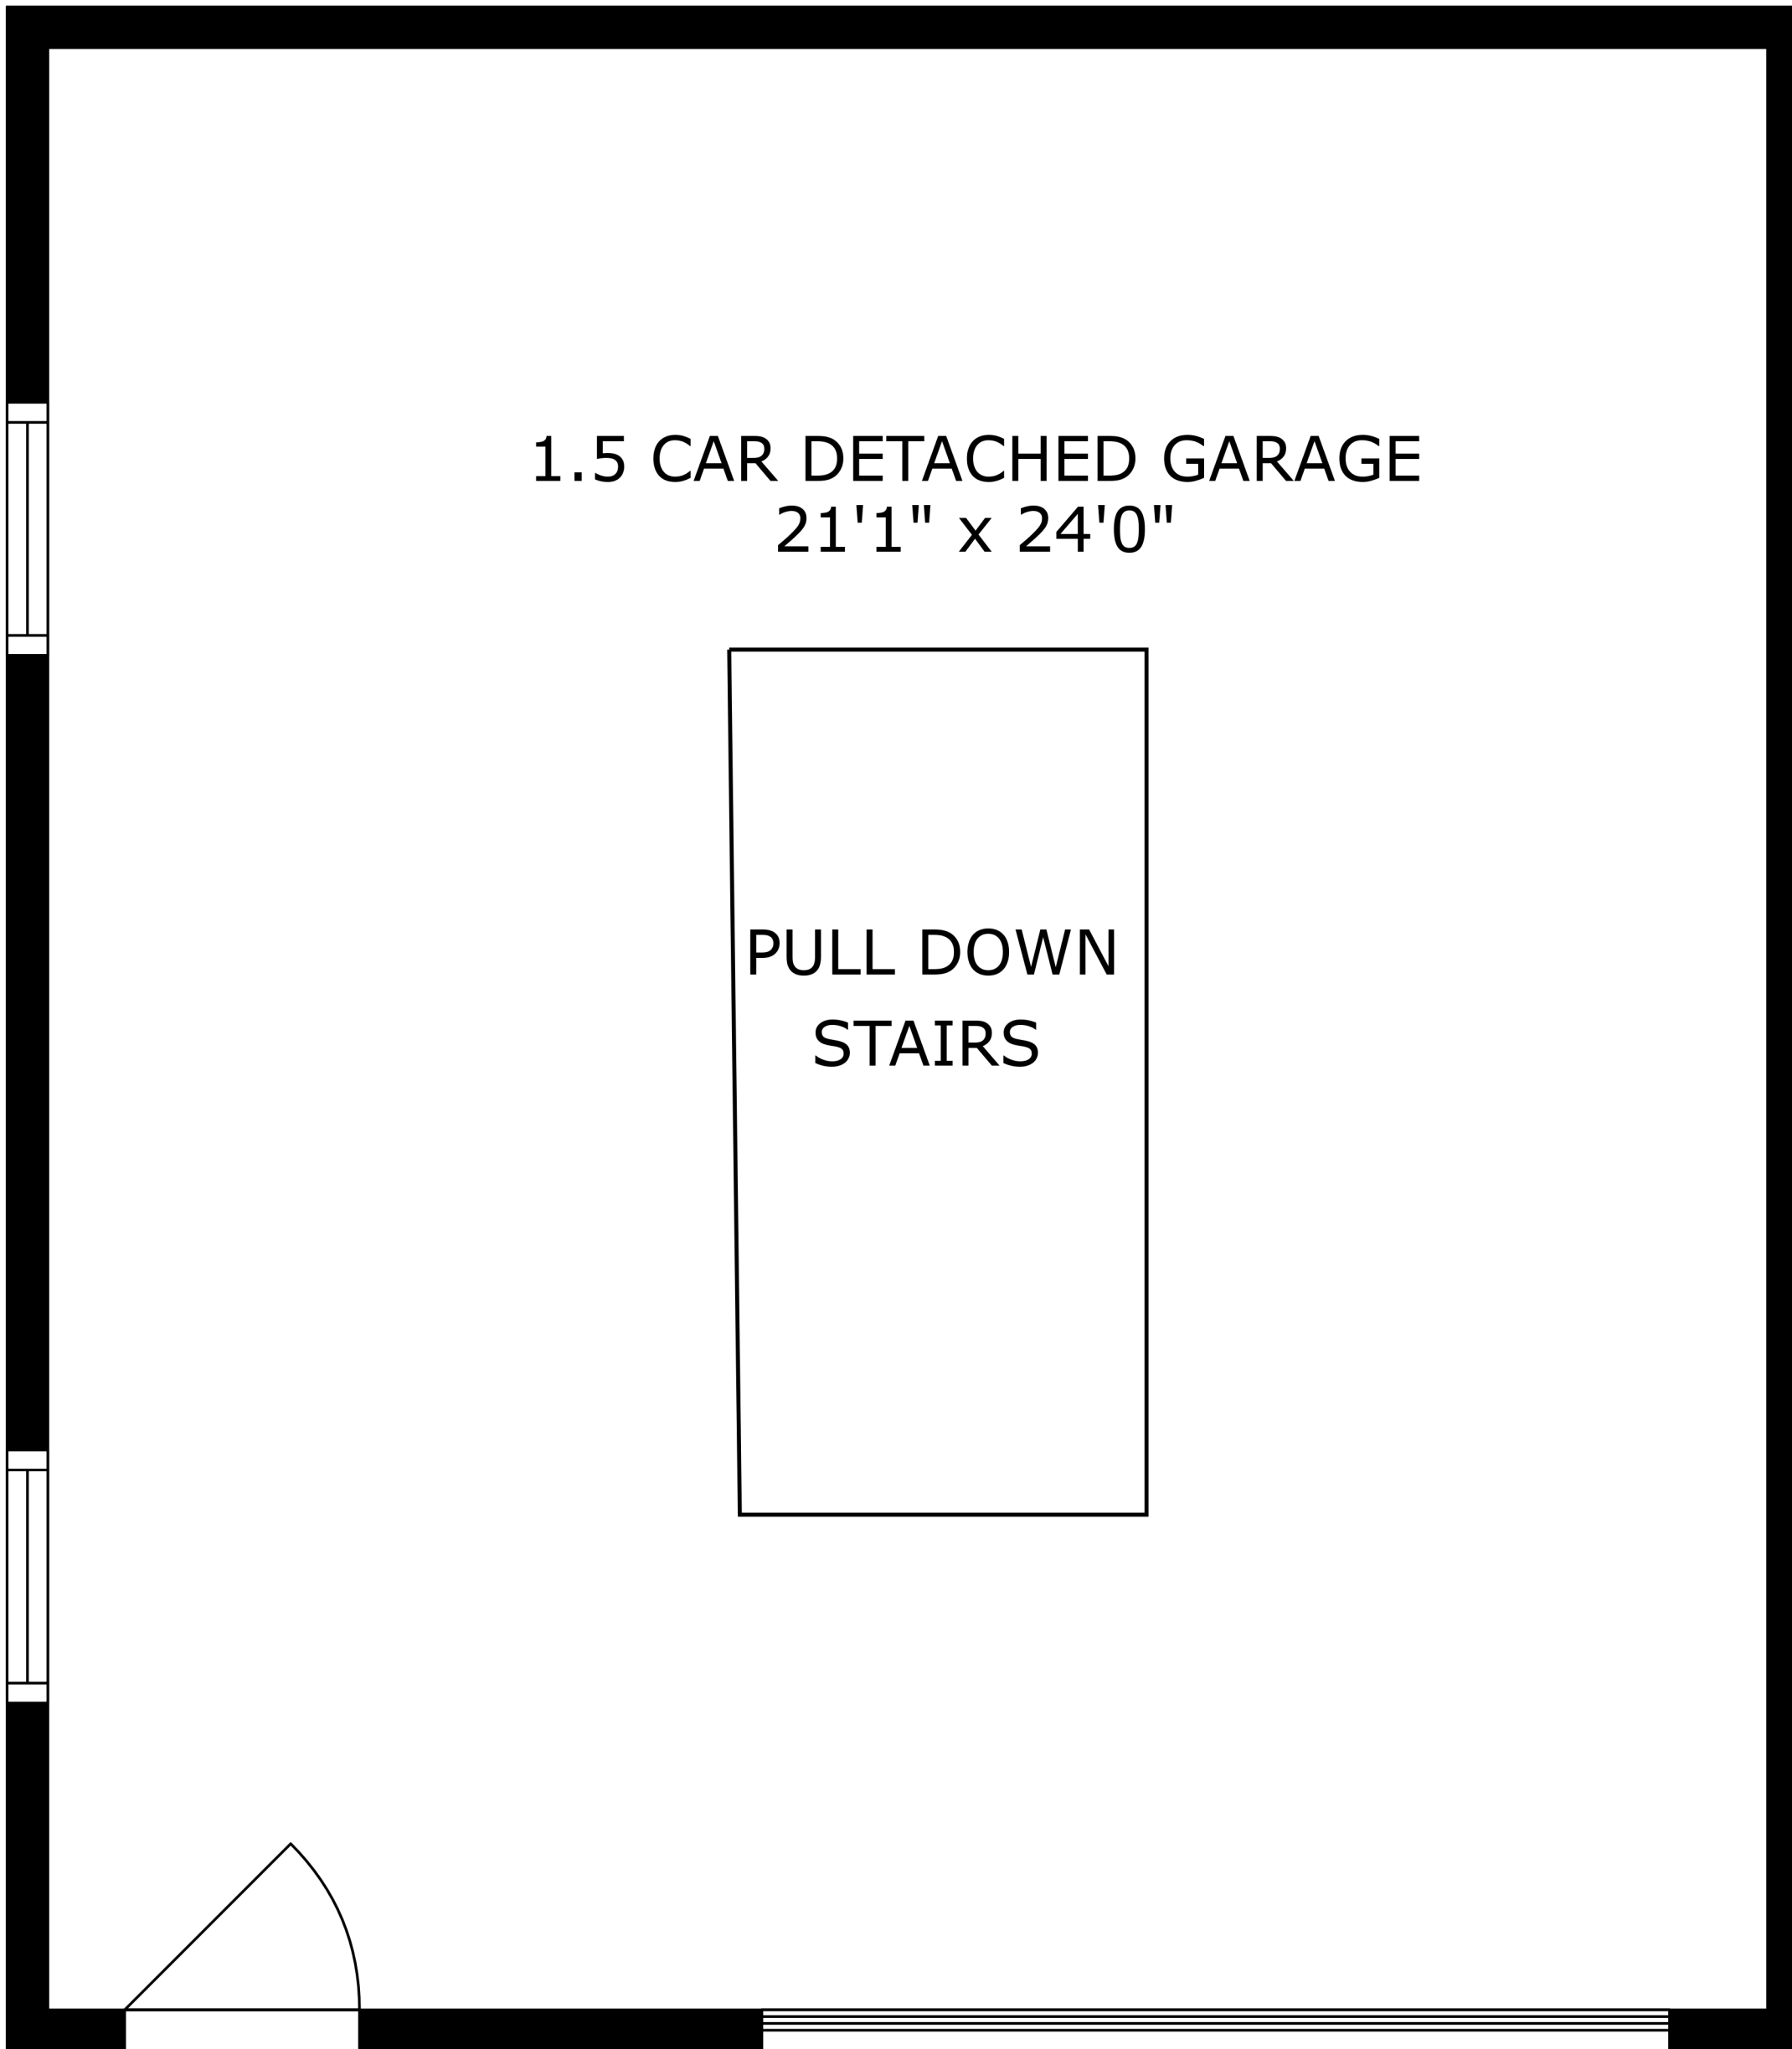

SIZES AND DIMENSIONS ARE APPROXIMATE, ACTUAL MAY VARY.

SIZES AND DIMENSIONS ARE APPROXIMATE, ACTUAL MAY VARY.

1.5 CAR DETACHED GARAGE  
21'1" x 24'0"

PULL DOWN  
STAIRS

SIZES AND DIMENSIONS ARE APPROXIMATE, ACTUAL MAY VARY.

SIZES AND DIMENSIONS ARE APPROXIMATE, ACTUAL MAY VARY.

SIZES AND DIMENSIONS ARE APPROXIMATE, ACTUAL MAY VARY.