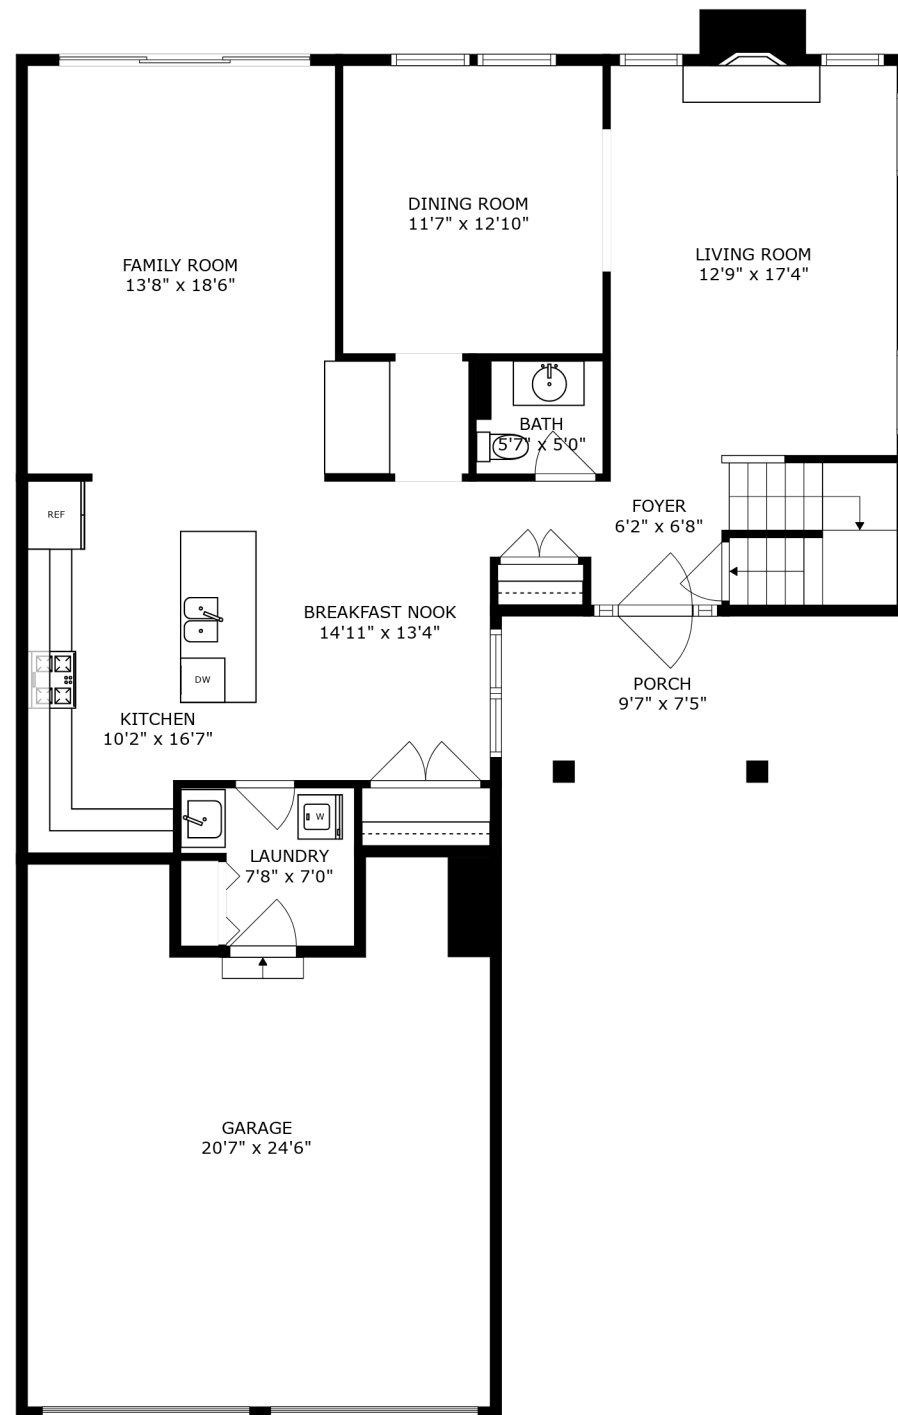

PATIO
14'6" x 14'7"

FLOOR 2

FLOOR 1

FLOOR 3

SIZES AND DIMENSIONS ARE APPROXIMATE, ACTUAL MAY VARY.

SIZES AND DIMENSIONS ARE APPROXIMATE, ACTUAL MAY VARY.

PATIO
14'6" x 14'7"

SIZES AND DIMENSIONS ARE APPROXIMATE, ACTUAL MAY VARY.

STORAGE
6'8" x 10'9"

RECREATION ROOM
31'9" x 21'4"

ELECTRICAL ROOM
8'11" x 4'5"

BEDROOM
11'6" x 12'11"

STORAGE
8'11" x 8'2"