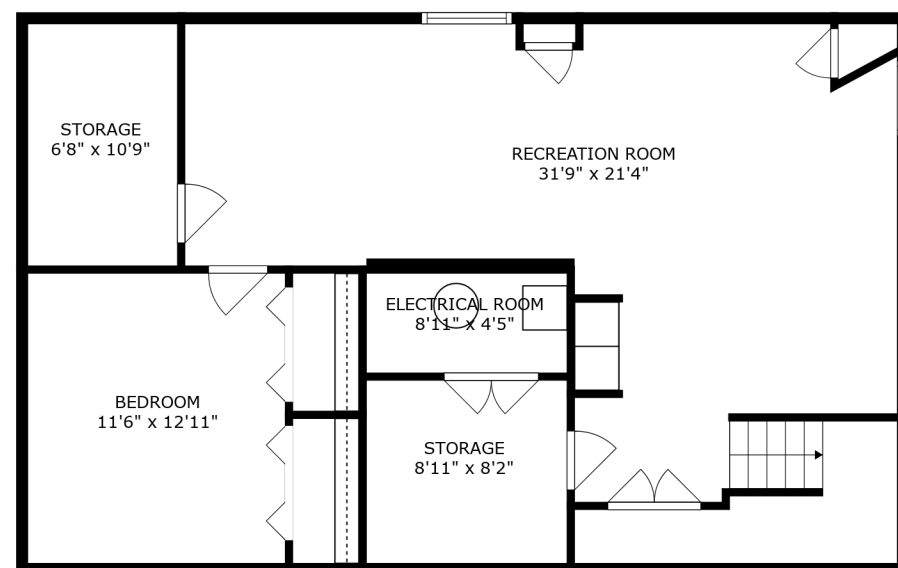

PATIO
14'6" x 14'7"

FLOOR 2

FLOOR 1

FLOOR 3

SIZES AND DIMENSIONS ARE APPROXIMATE, ACTUAL MAY VARY.

SIZES AND DIMENSIONS ARE APPROXIMATE, ACTUAL MAY VARY.

PATIO
14'6" x 14'7"

SIZES AND DIMENSIONS ARE APPROXIMATE, ACTUAL MAY VARY.

STORAGE
6'8" x 10'9"

RECREATION ROOM
31'9" x 21'4"

ELECTRICAL ROOM
8'11" x 4'5"

BEDROOM
11'6" x 12'11"

STORAGE
8'11" x 8'2"