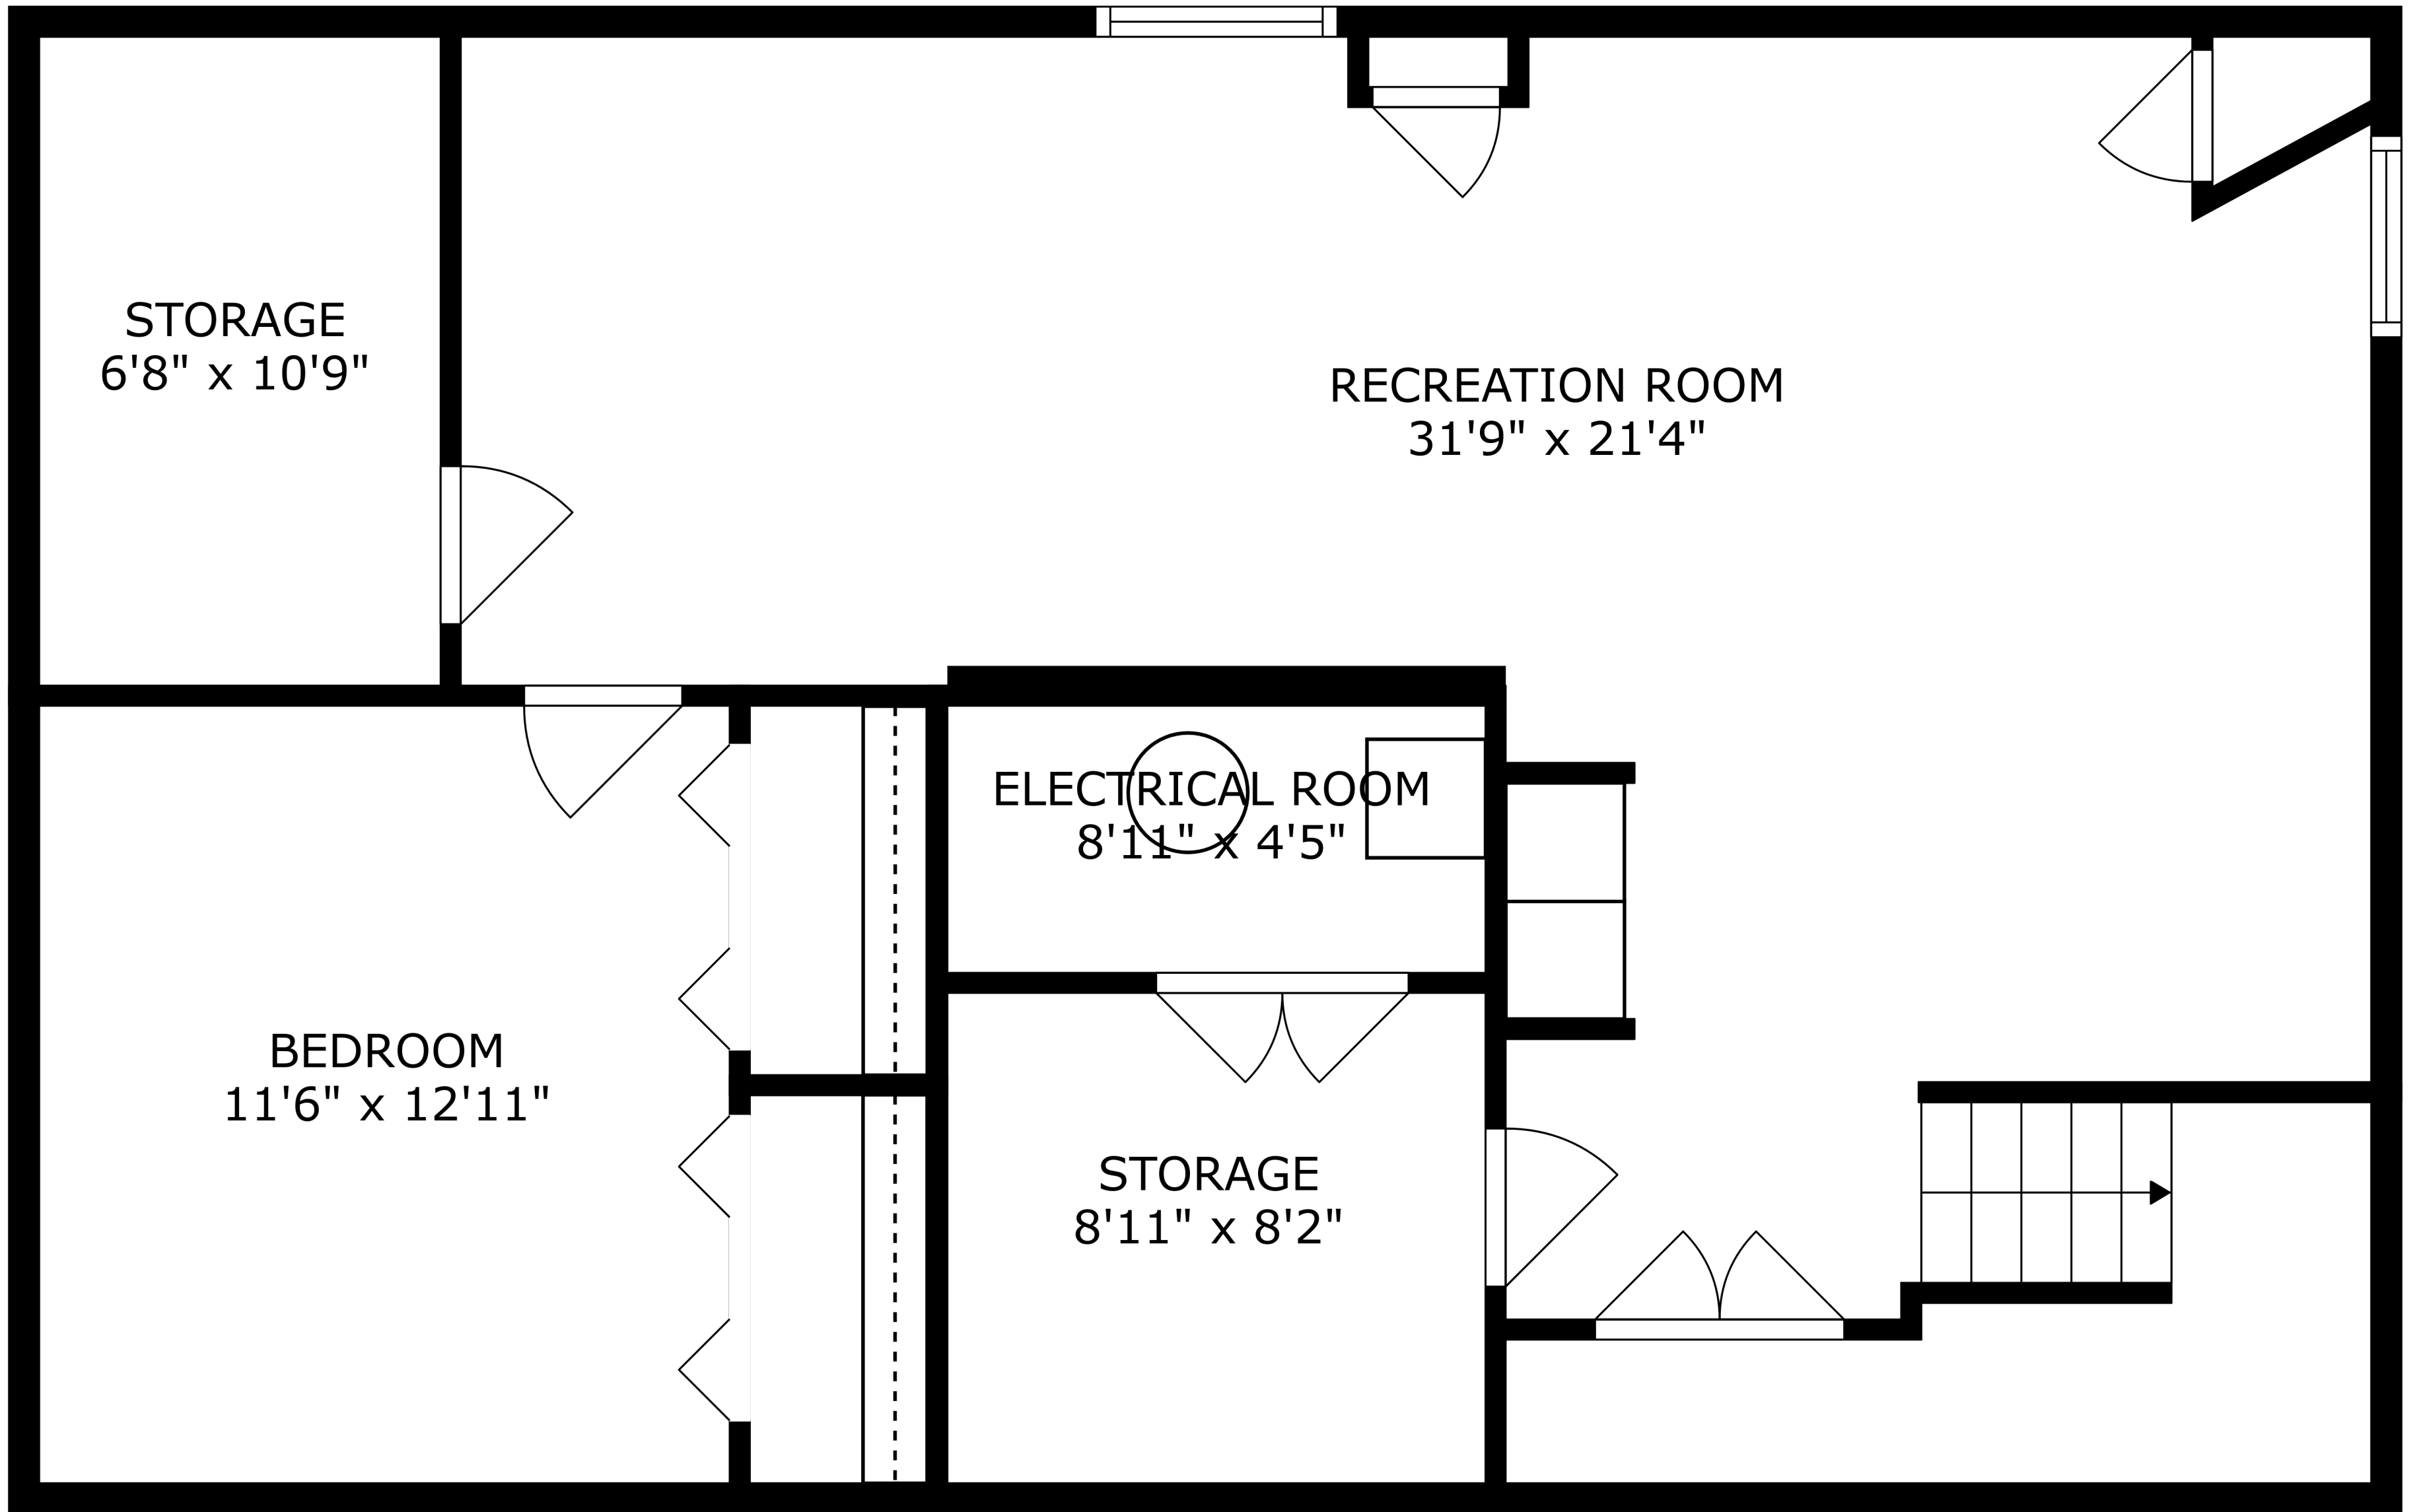

PATIO
14'6" x 14'7"

FLOOR 2

FLOOR 1

FLOOR 3

SIZES AND DIMENSIONS ARE APPROXIMATE, ACTUAL MAY VARY.

SIZES AND DIMENSIONS ARE APPROXIMATE, ACTUAL MAY VARY.

PATIO
14'6" x 14'7"

SIZES AND DIMENSIONS ARE APPROXIMATE, ACTUAL MAY VARY.

STORAGE
6'8" x 10'9"

RECREATION ROOM
31'9" x 21'4"

ELECTRICAL ROOM
8'11" x 4'5"

BEDROOM
11'6" x 12'11"

STORAGE
8'11" x 8'2"