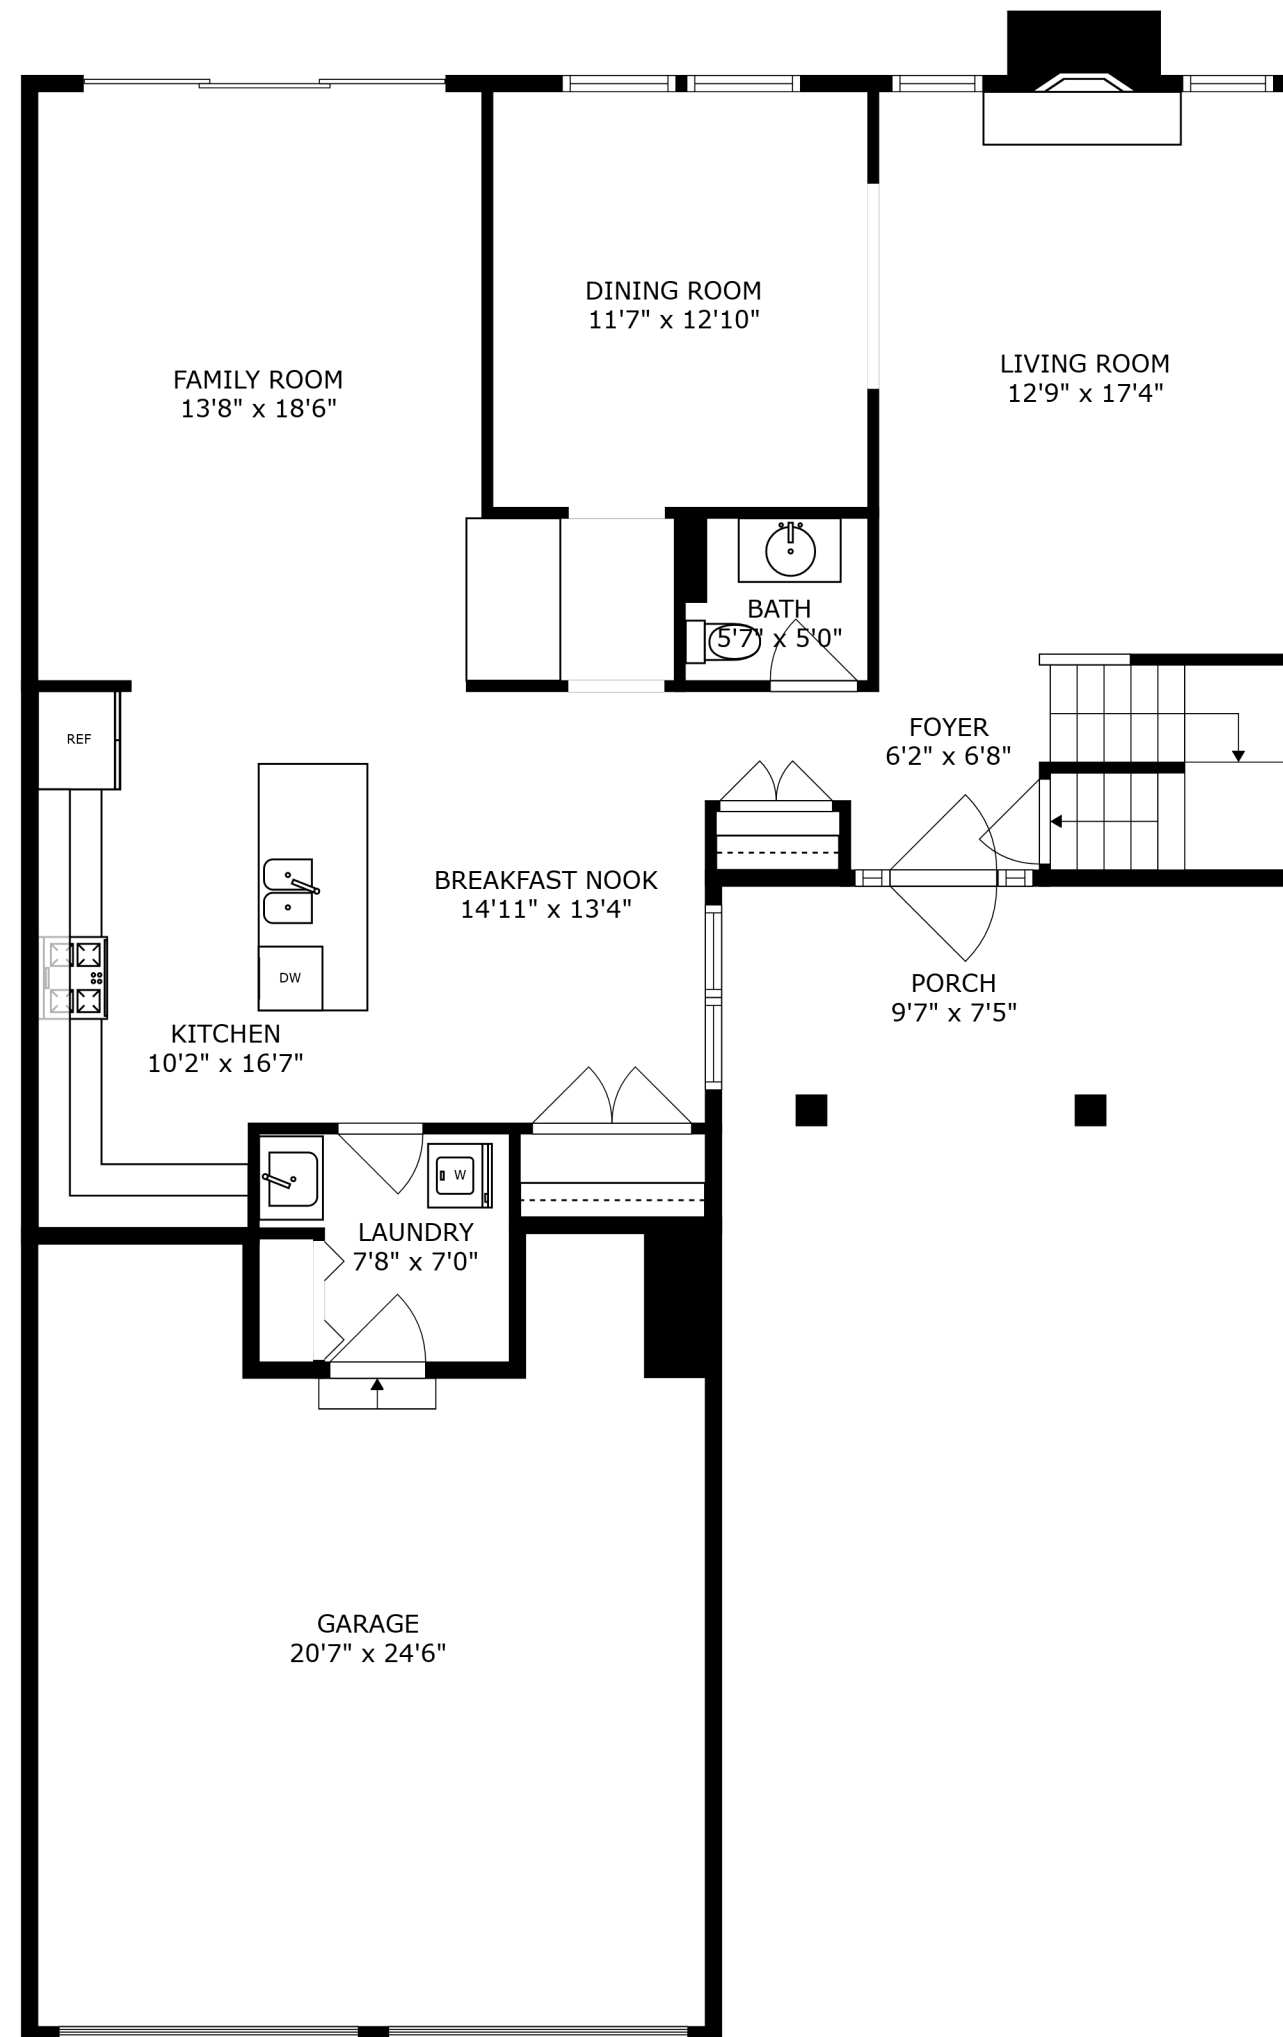

PATIO
14'6" x 14'7"

FLOOR 2

FLOOR 1

FLOOR 3

SIZES AND DIMENSIONS ARE APPROXIMATE, ACTUAL MAY VARY.

SIZES AND DIMENSIONS ARE APPROXIMATE, ACTUAL MAY VARY.

PATIO
14'6" x 14'7"

SIZES AND DIMENSIONS ARE APPROXIMATE, ACTUAL MAY VARY.

STORAGE
6'8" x 10'9"

RECREATION ROOM
31'9" x 21'4"

ELECTRICAL ROOM
8'11" x 4'5"

BEDROOM
11'6" x 12'11"

STORAGE
8'11" x 8'2"