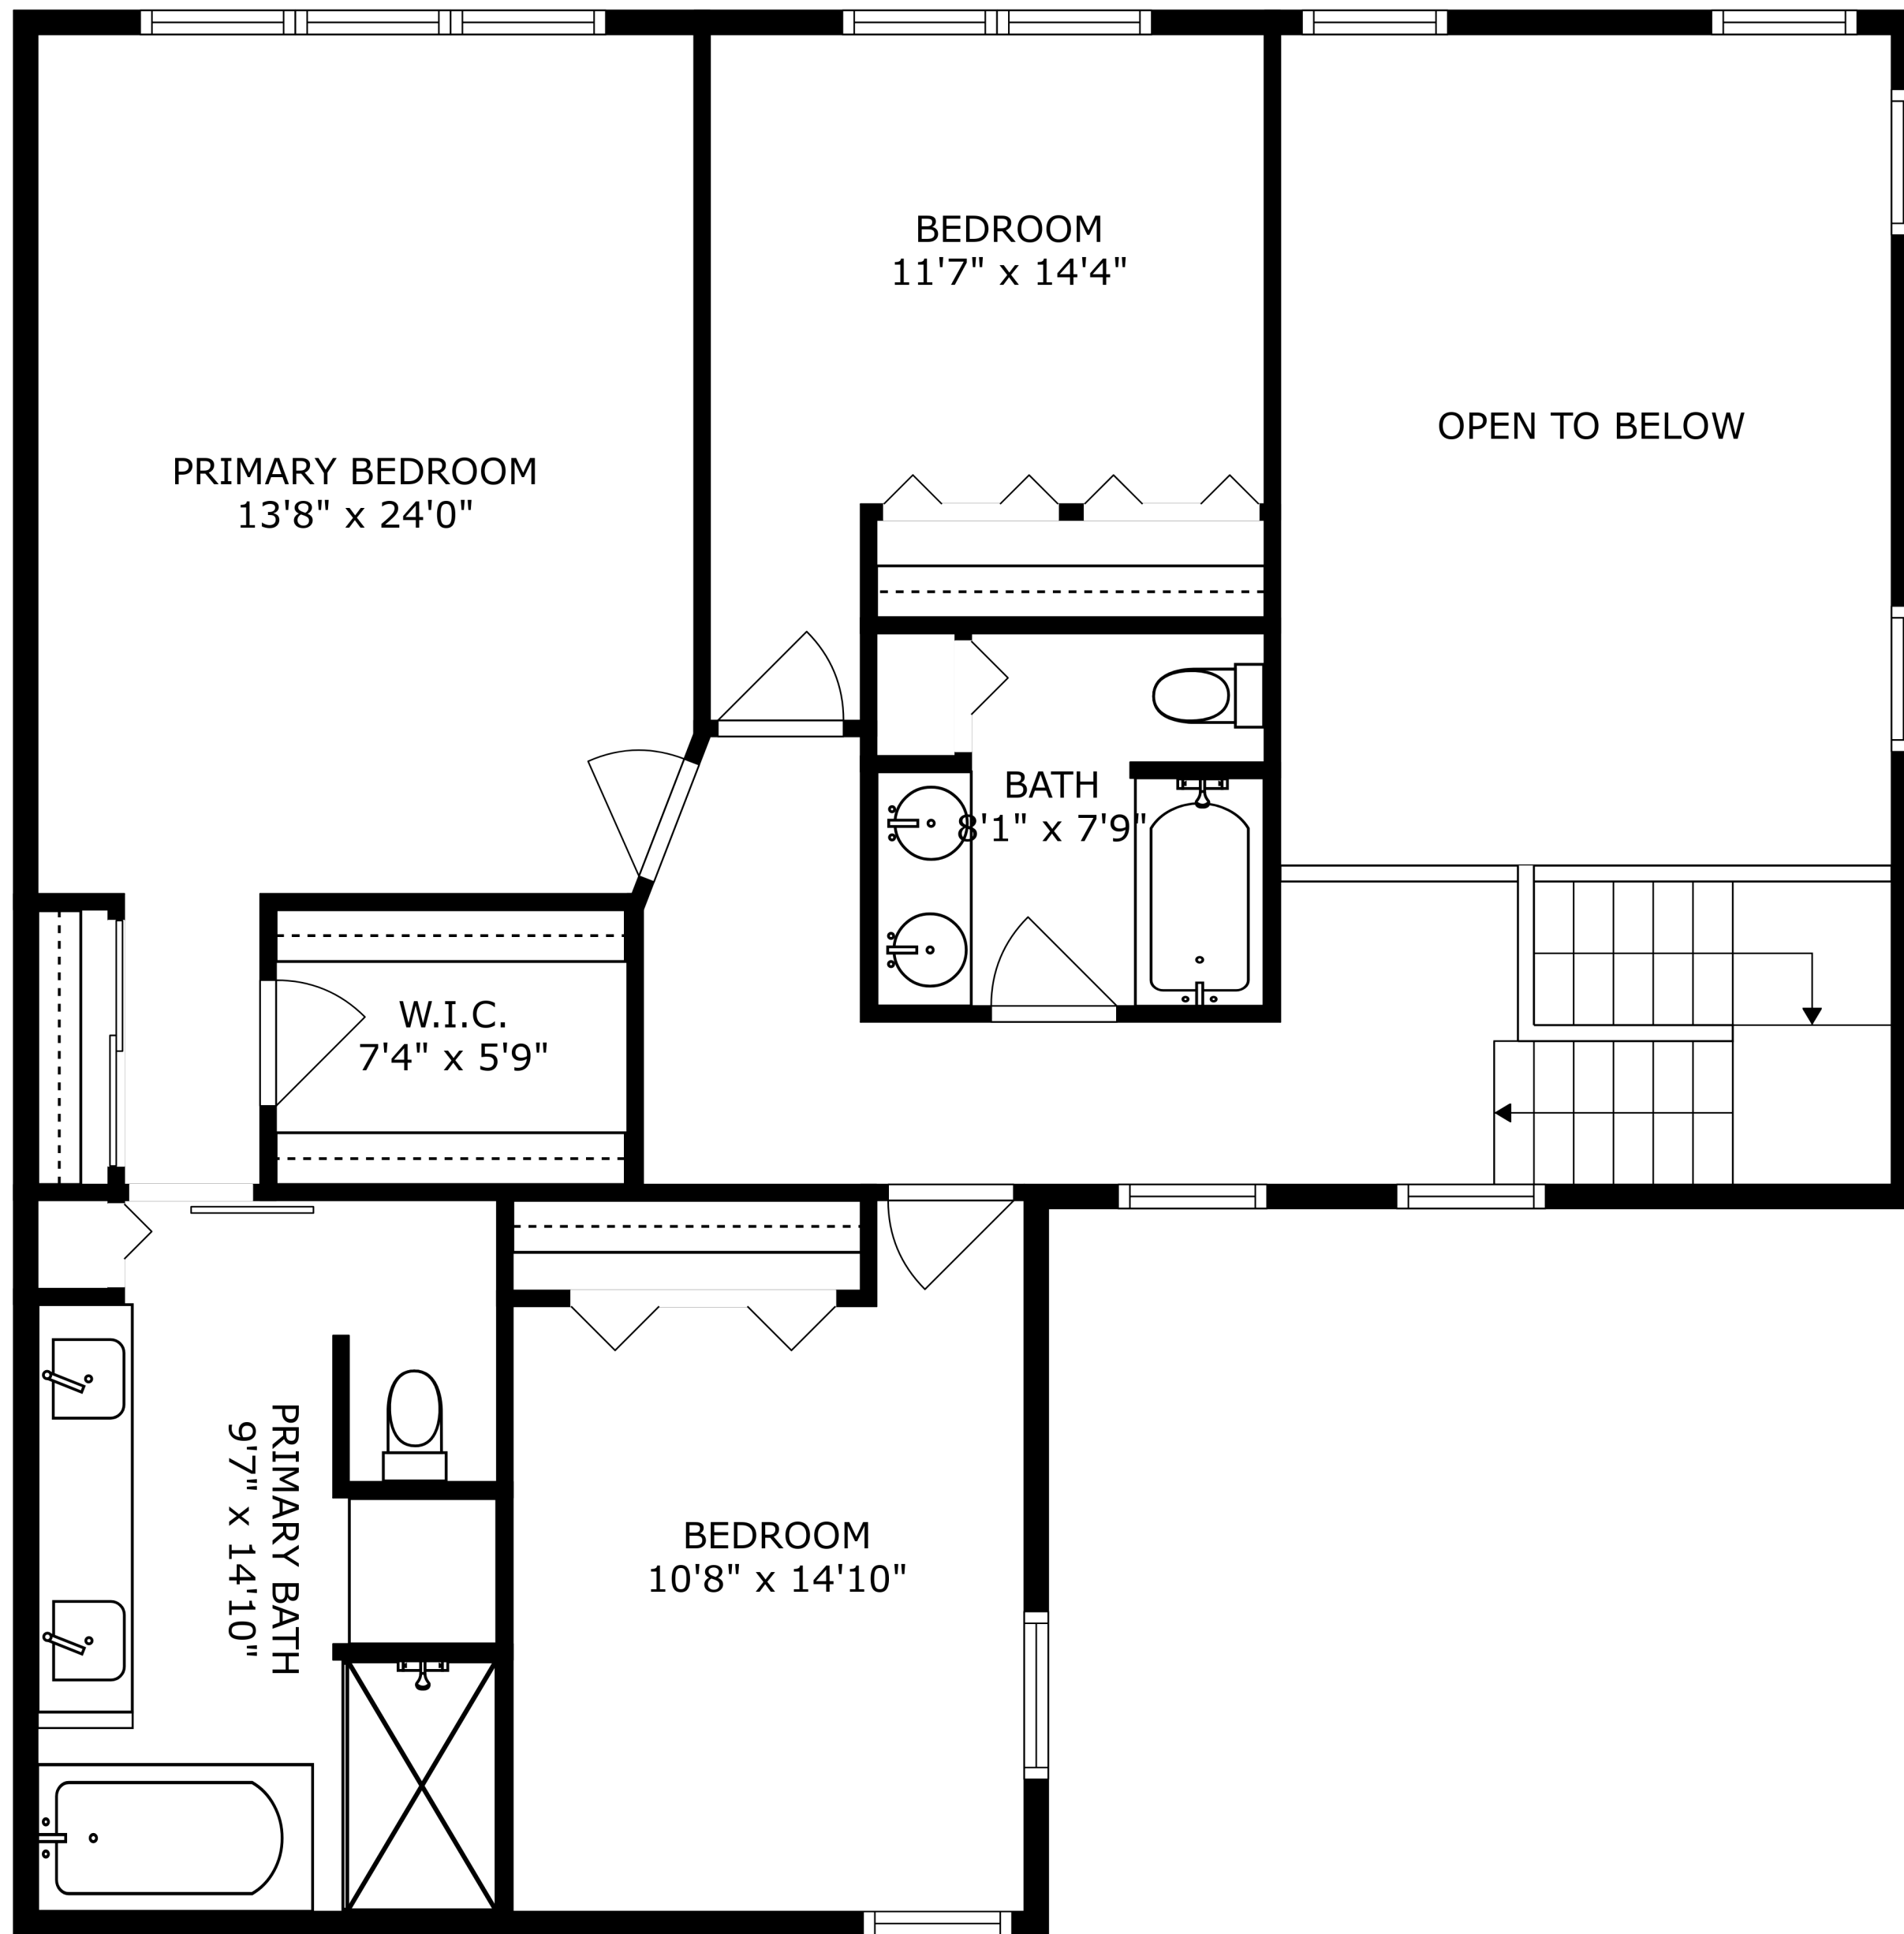

PATIO
14'6" x 14'7"

FLOOR 2

FLOOR 1

FLOOR 3

SIZES AND DIMENSIONS ARE APPROXIMATE, ACTUAL MAY VARY.

SIZES AND DIMENSIONS ARE APPROXIMATE, ACTUAL MAY VARY.

PATIO
14'6" x 14'7"

SIZES AND DIMENSIONS ARE APPROXIMATE, ACTUAL MAY VARY.

STORAGE
6'8" x 10'9"

RECREATION ROOM
31'9" x 21'4"

ELECTRICAL ROOM
8'11" x 4'5"

BEDROOM
11'6" x 12'11"

STORAGE
8'11" x 8'2"