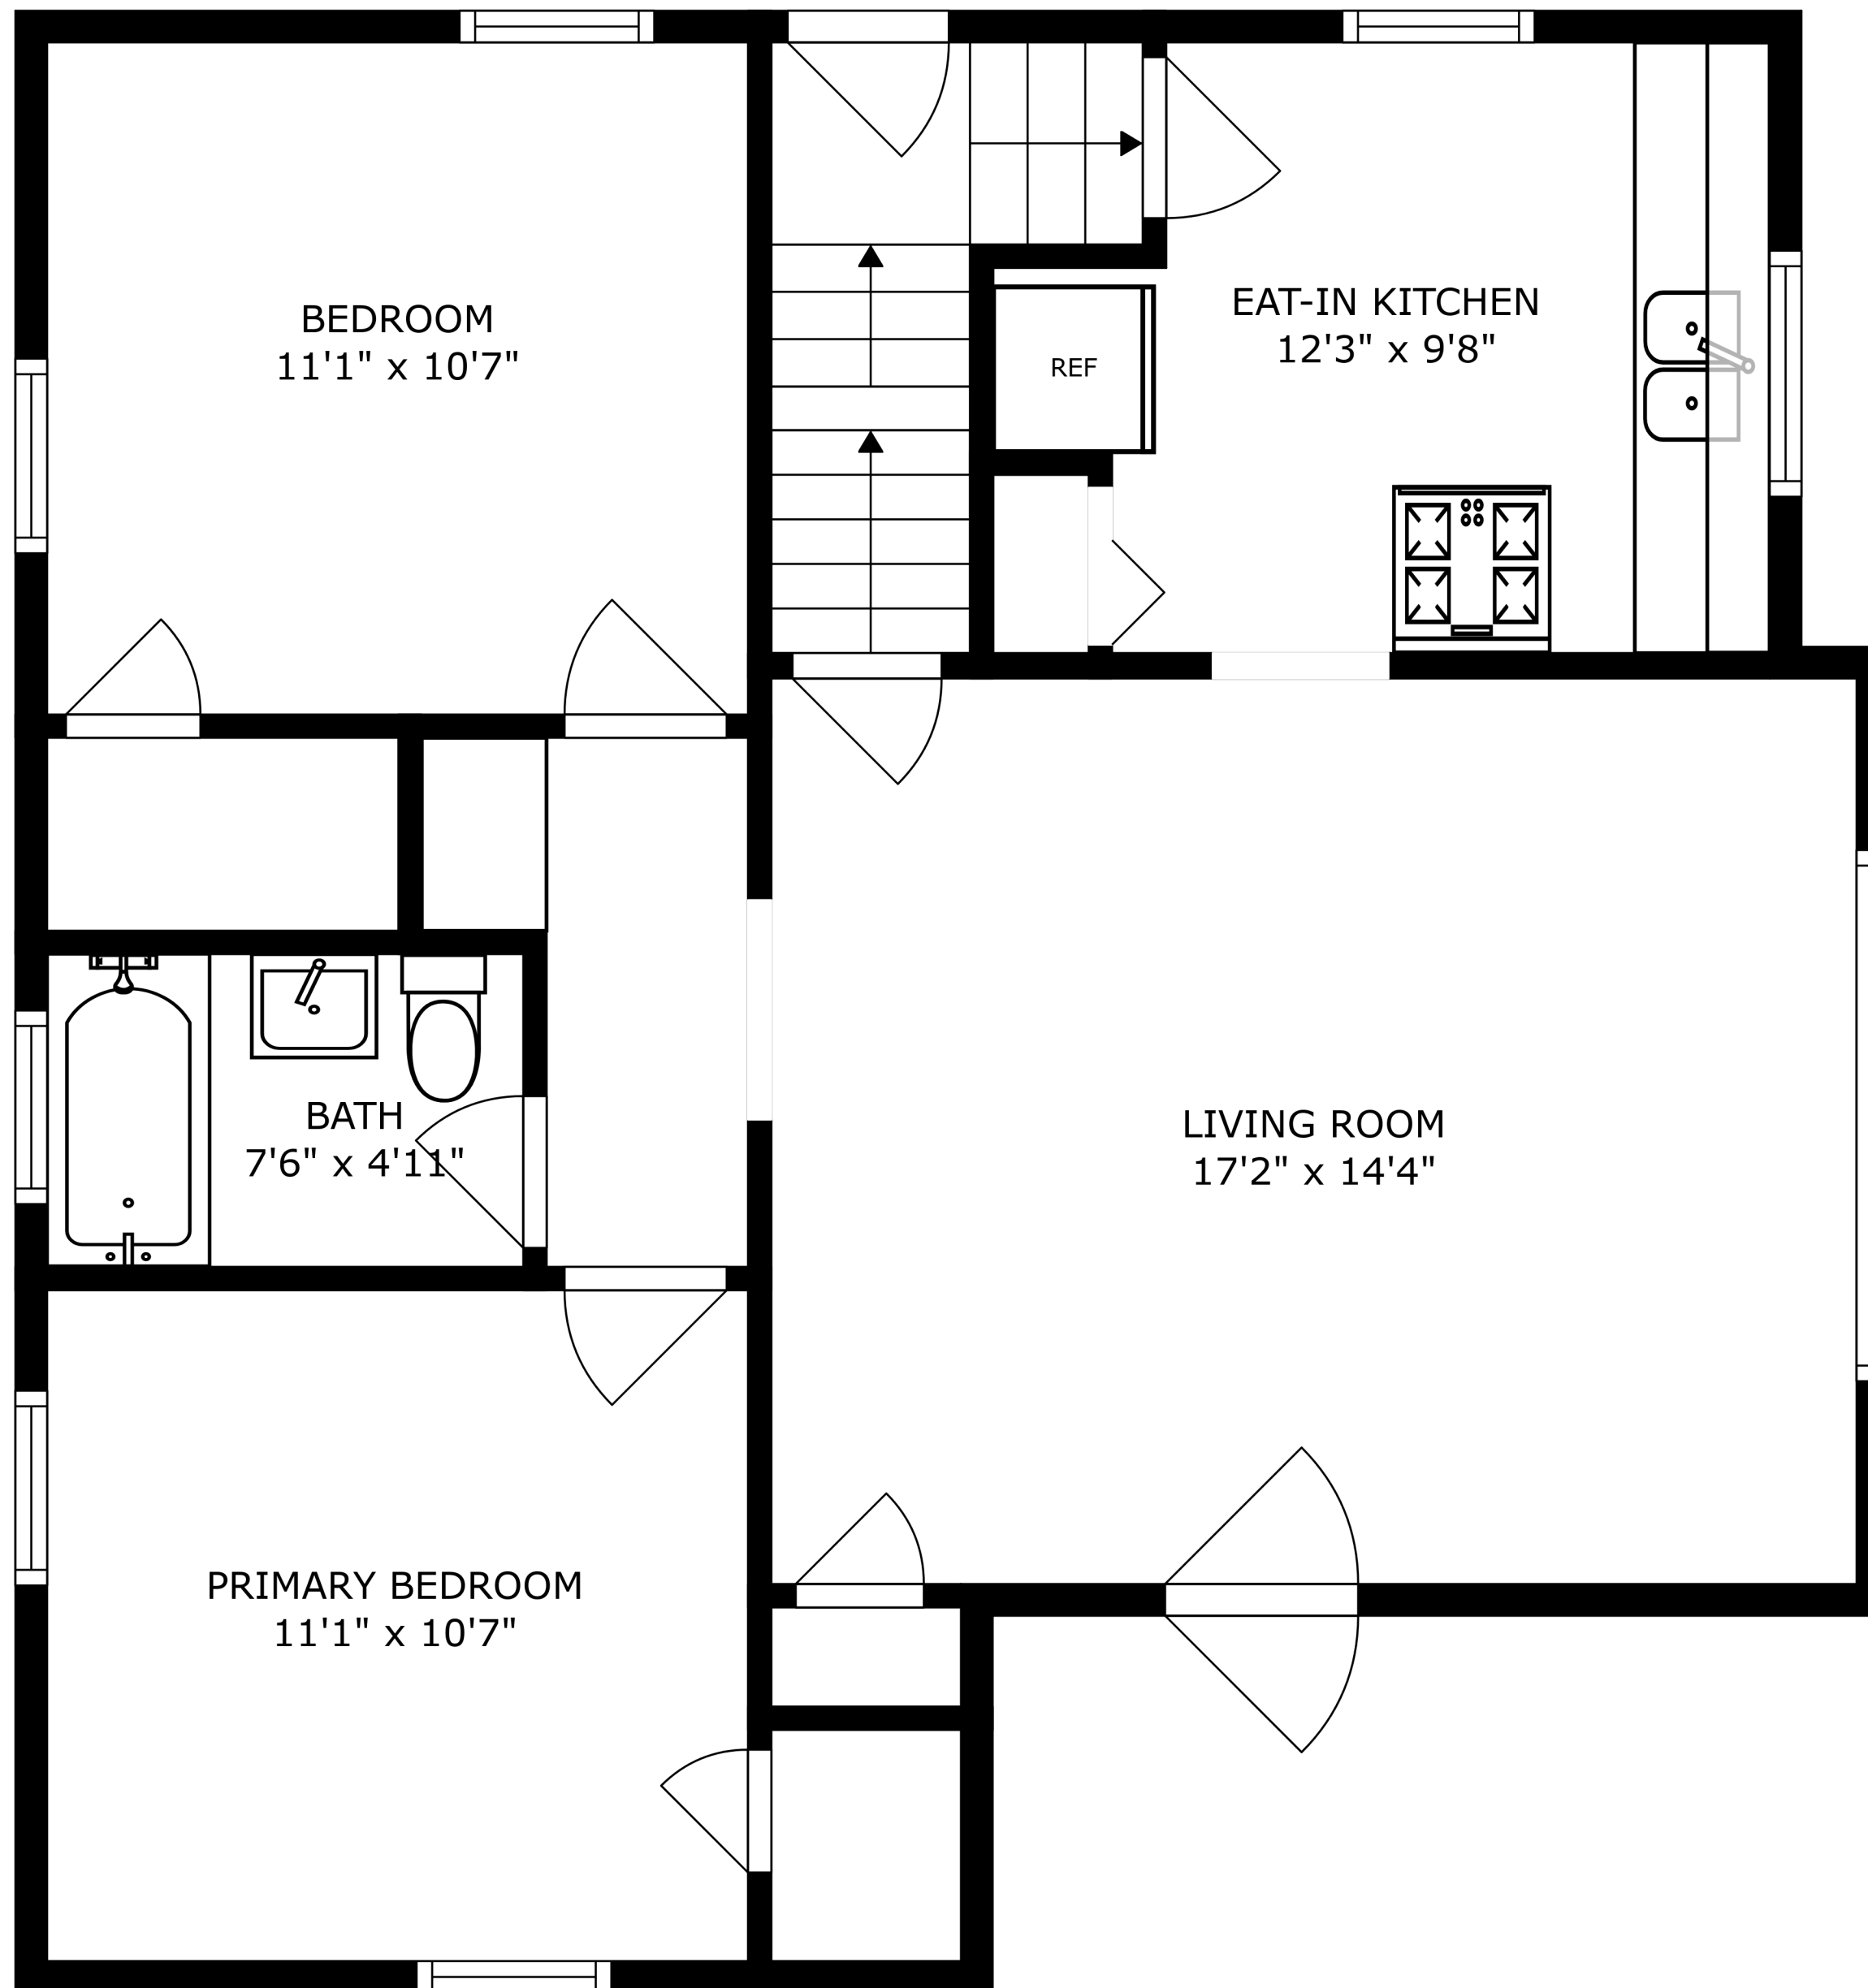

FLOOR 1

FLOOR 2

FLOOR 3

BEDROOM  
20'6" x 14'7"

SIZES AND DIMENSIONS ARE APPROXIMATE, ACTUAL MAY VARY.

BASEMENT  
26'0" x 29'8"

BATH  
4'2" x 6'2"

BATH  
5'2" x 8'2"

STORAGE  
10'2" x 5'5"