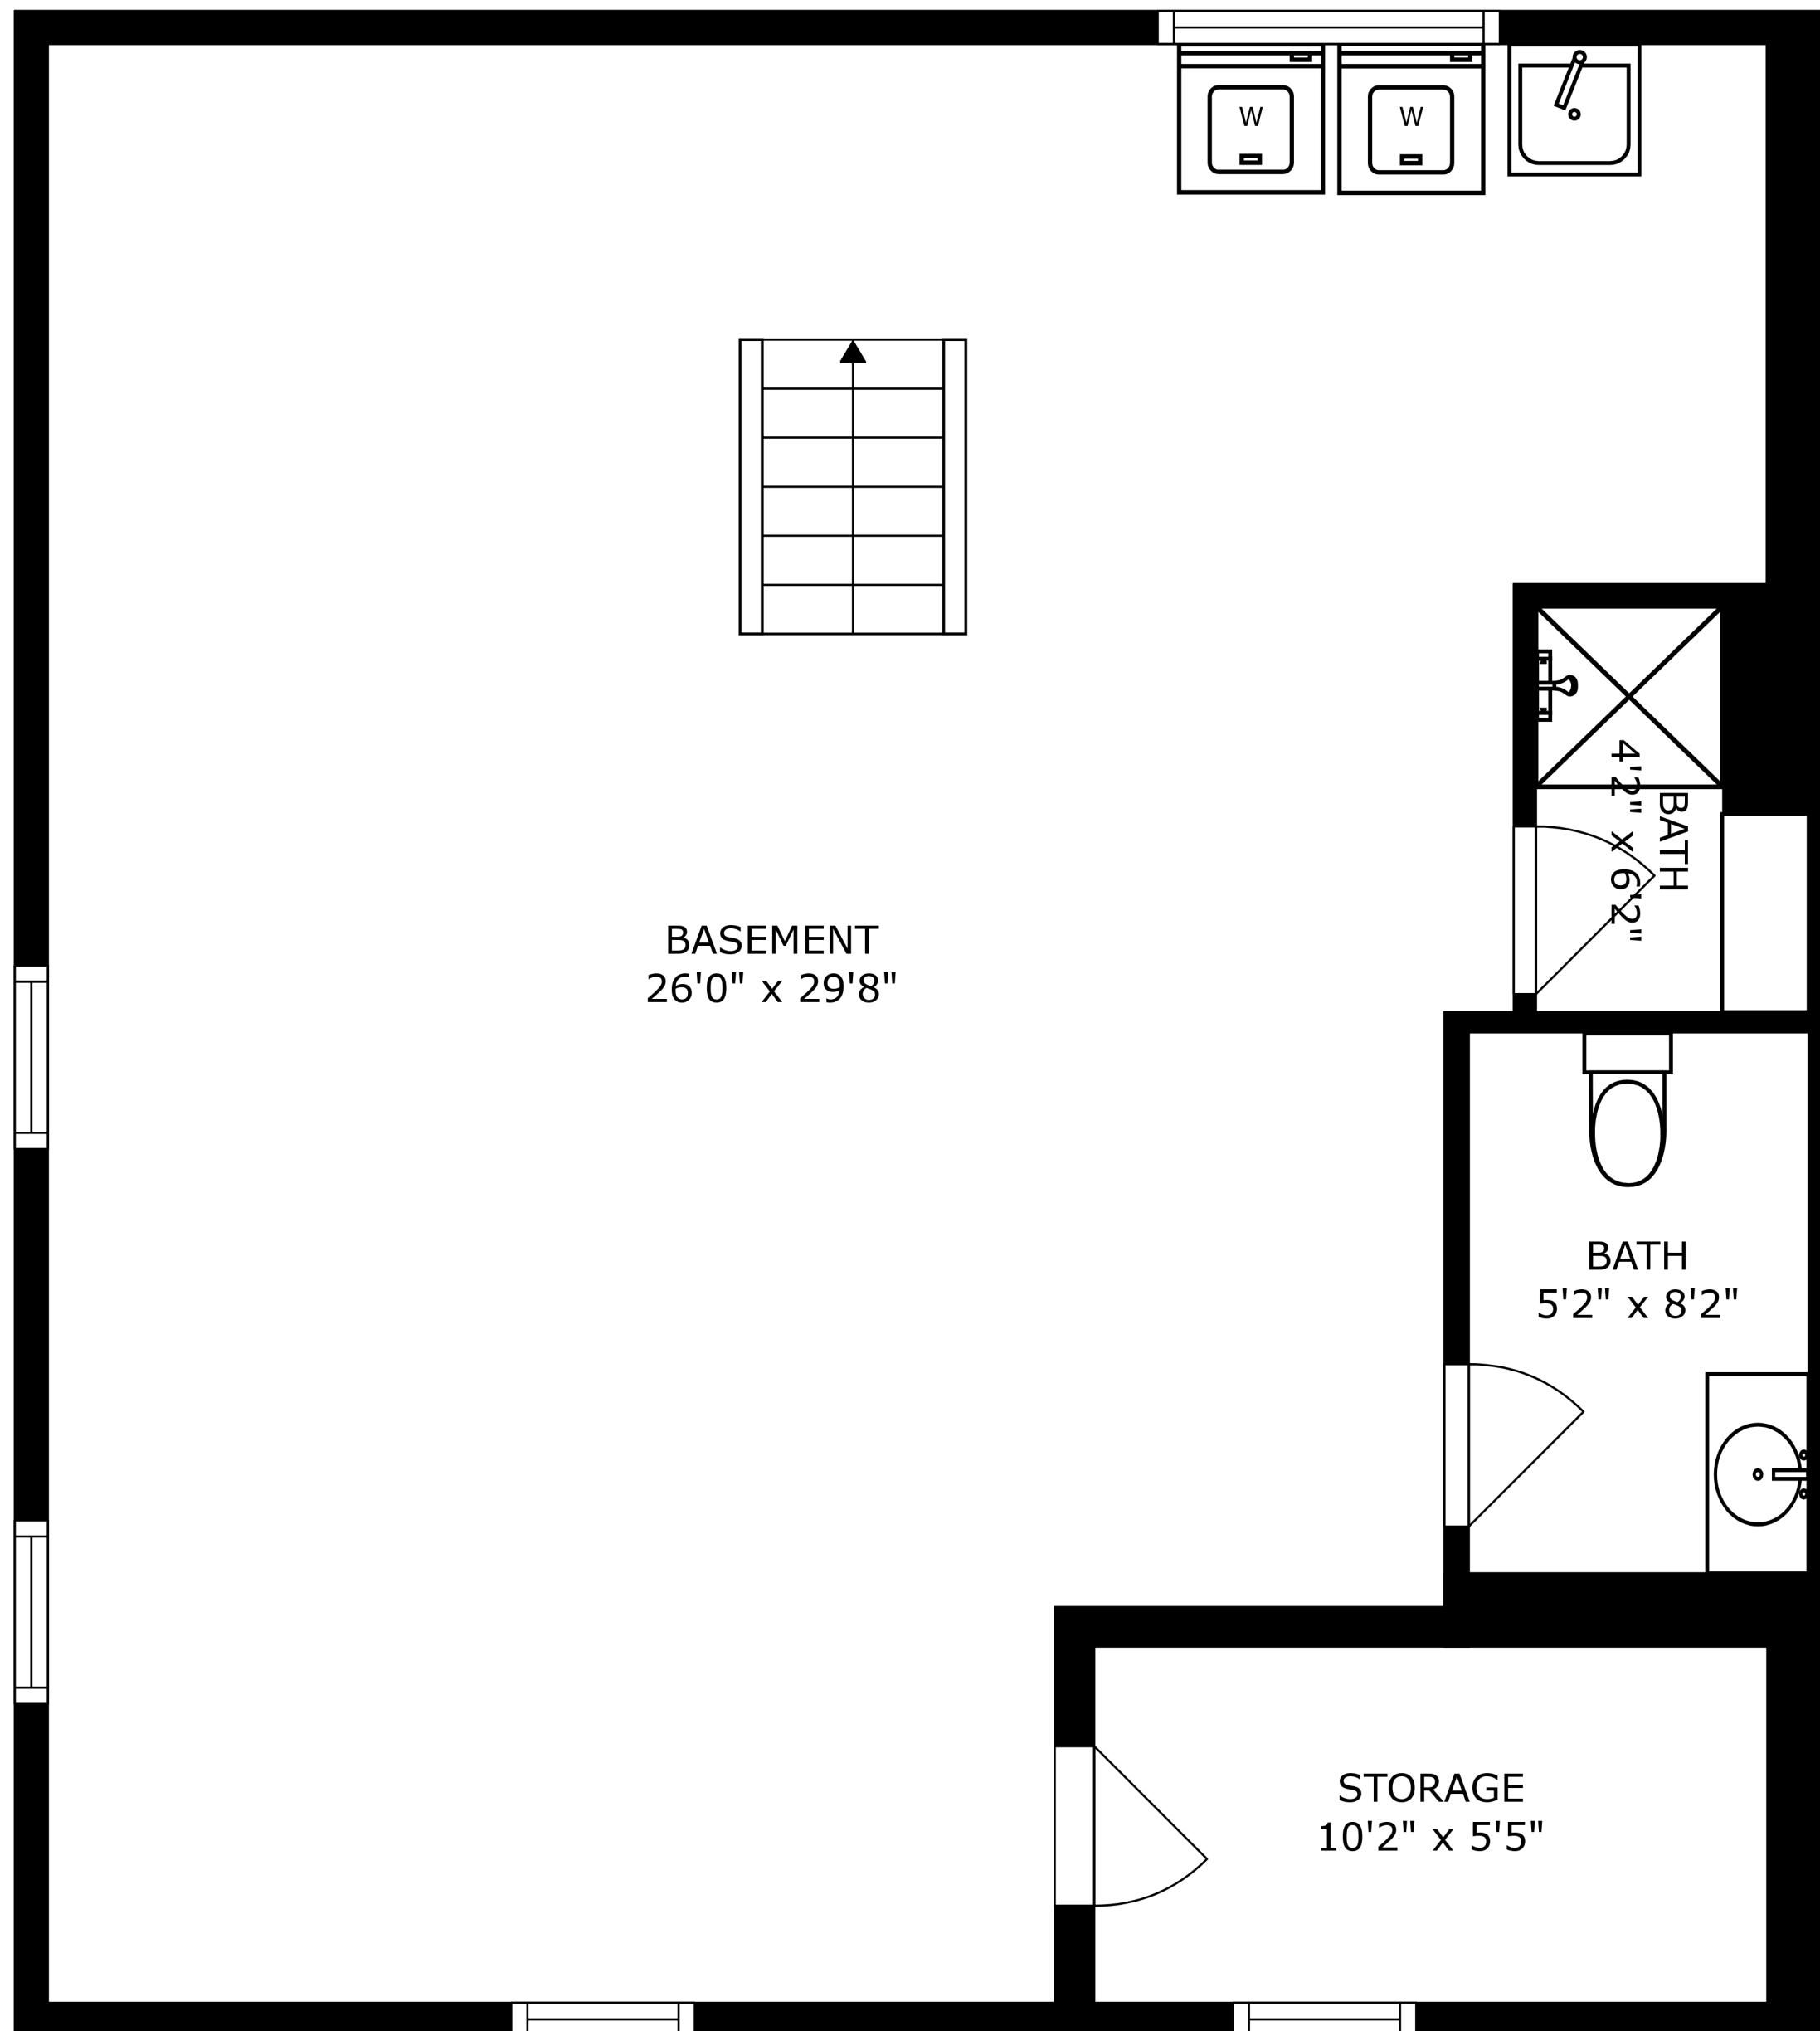

FLOOR 1

FLOOR 2

FLOOR 3

BEDROOM  
20'6" x 14'7"

SIZES AND DIMENSIONS ARE APPROXIMATE, ACTUAL MAY VARY.

BASEMENT  
26'0" x 29'8"

BATH  
4'2" x 6'2"

BATH  
5'2" x 8'2"

STORAGE  
10'2" x 5'5"