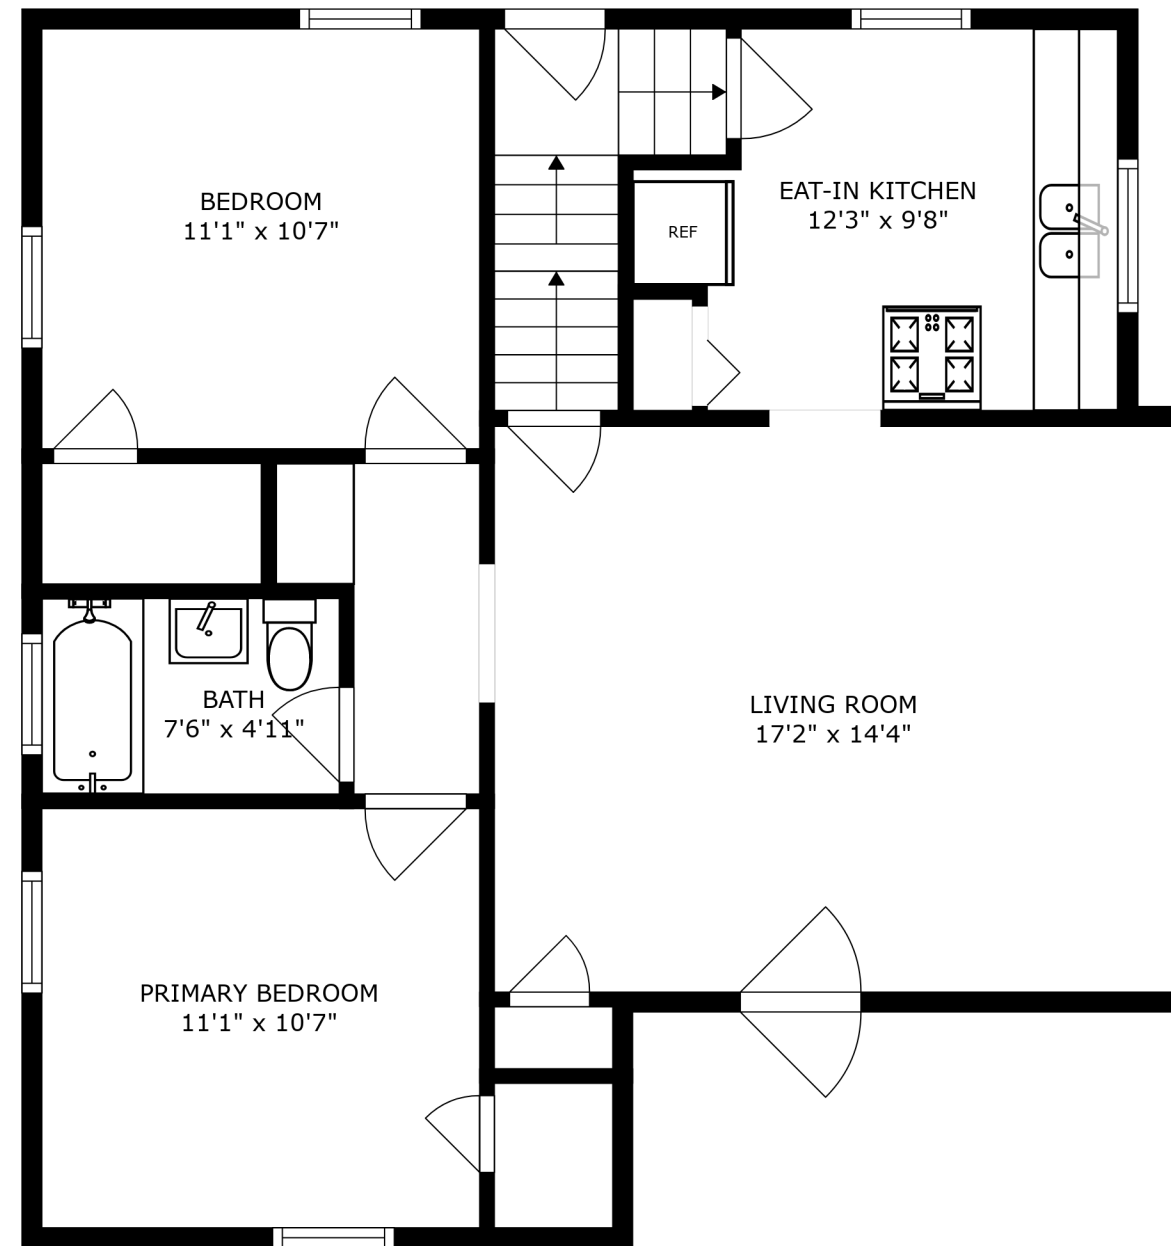

FLOOR 1

FLOOR 2

FLOOR 3

BEDROOM  
20'6" x 14'7"

SIZES AND DIMENSIONS ARE APPROXIMATE, ACTUAL MAY VARY.

BASEMENT  
26'0" x 29'8"

BATH  
4'2" x 6'2"

BATH  
5'2" x 8'2"

STORAGE  
10'2" x 5'5"