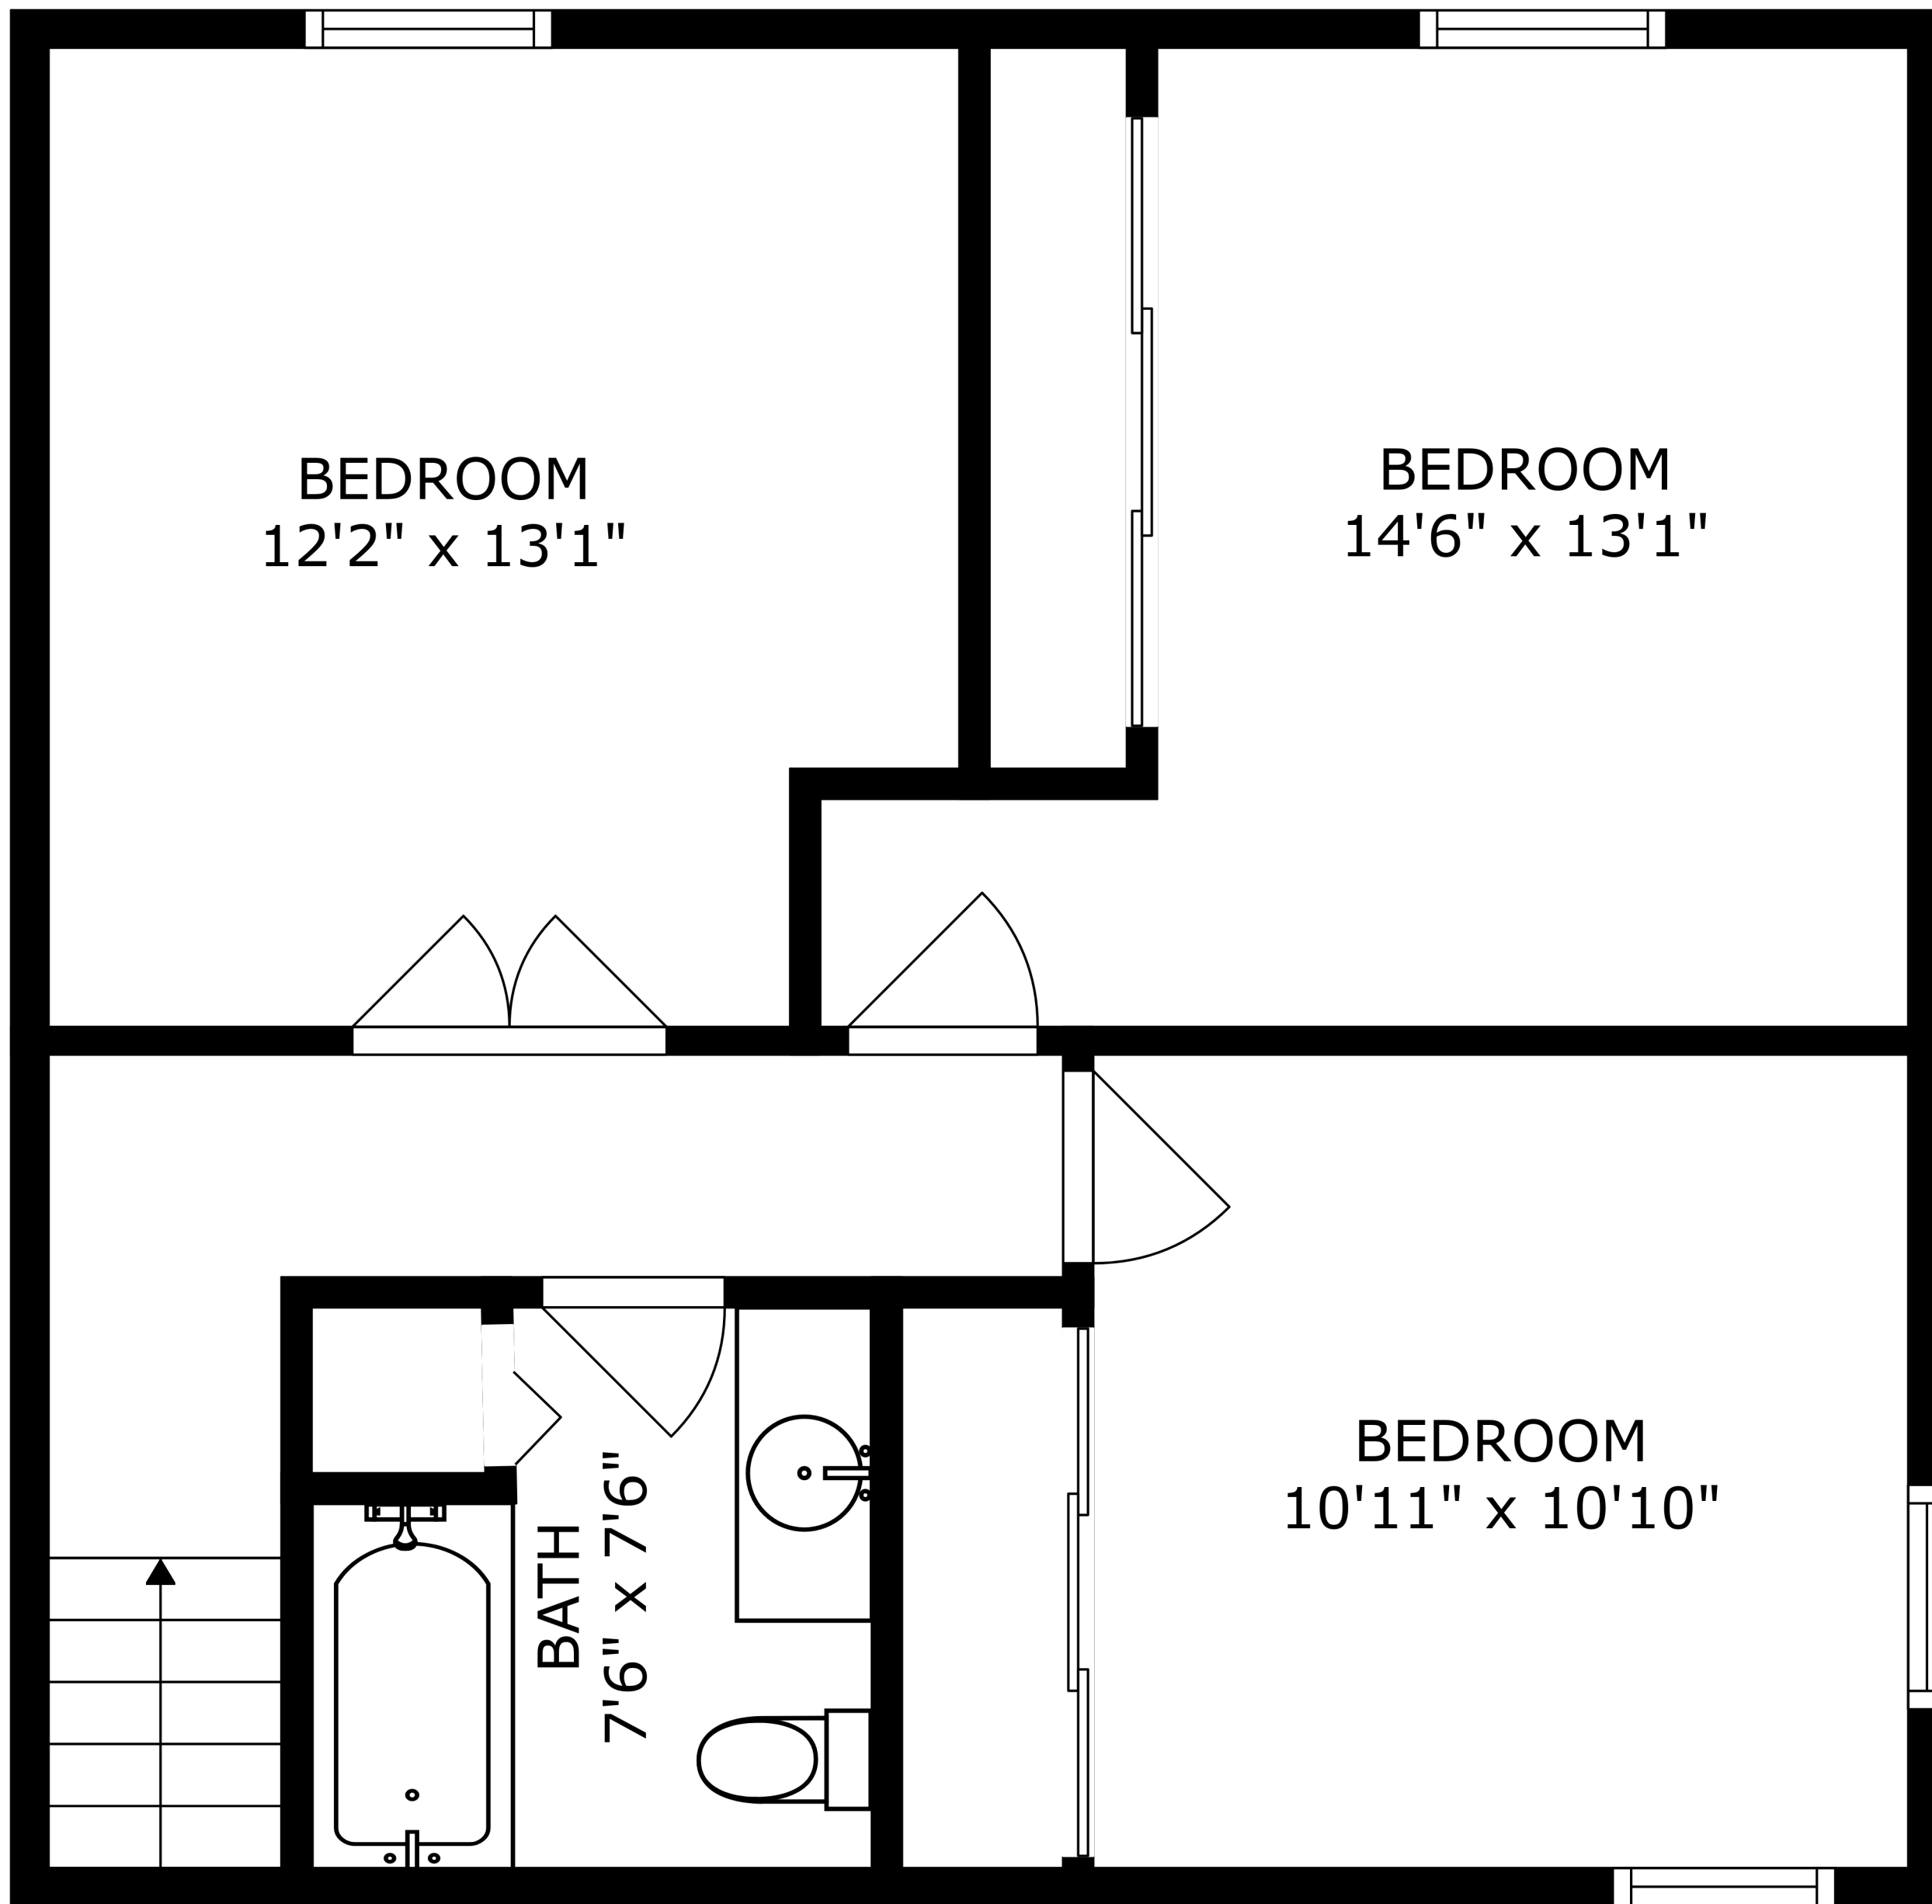

SIZES AND DIMENSIONS ARE APPROXIMATE, ACTUAL MAY VARY.

SIZES AND DIMENSIONS ARE APPROXIMATE, ACTUAL MAY VARY.

SIZES AND DIMENSIONS ARE APPROXIMATE, ACTUAL MAY VARY.

RECREATION ROOM  
17'5" x 32'3"

ROOM  
24'4" x 11'6"

UTILITY  
24'7" x 9'5"