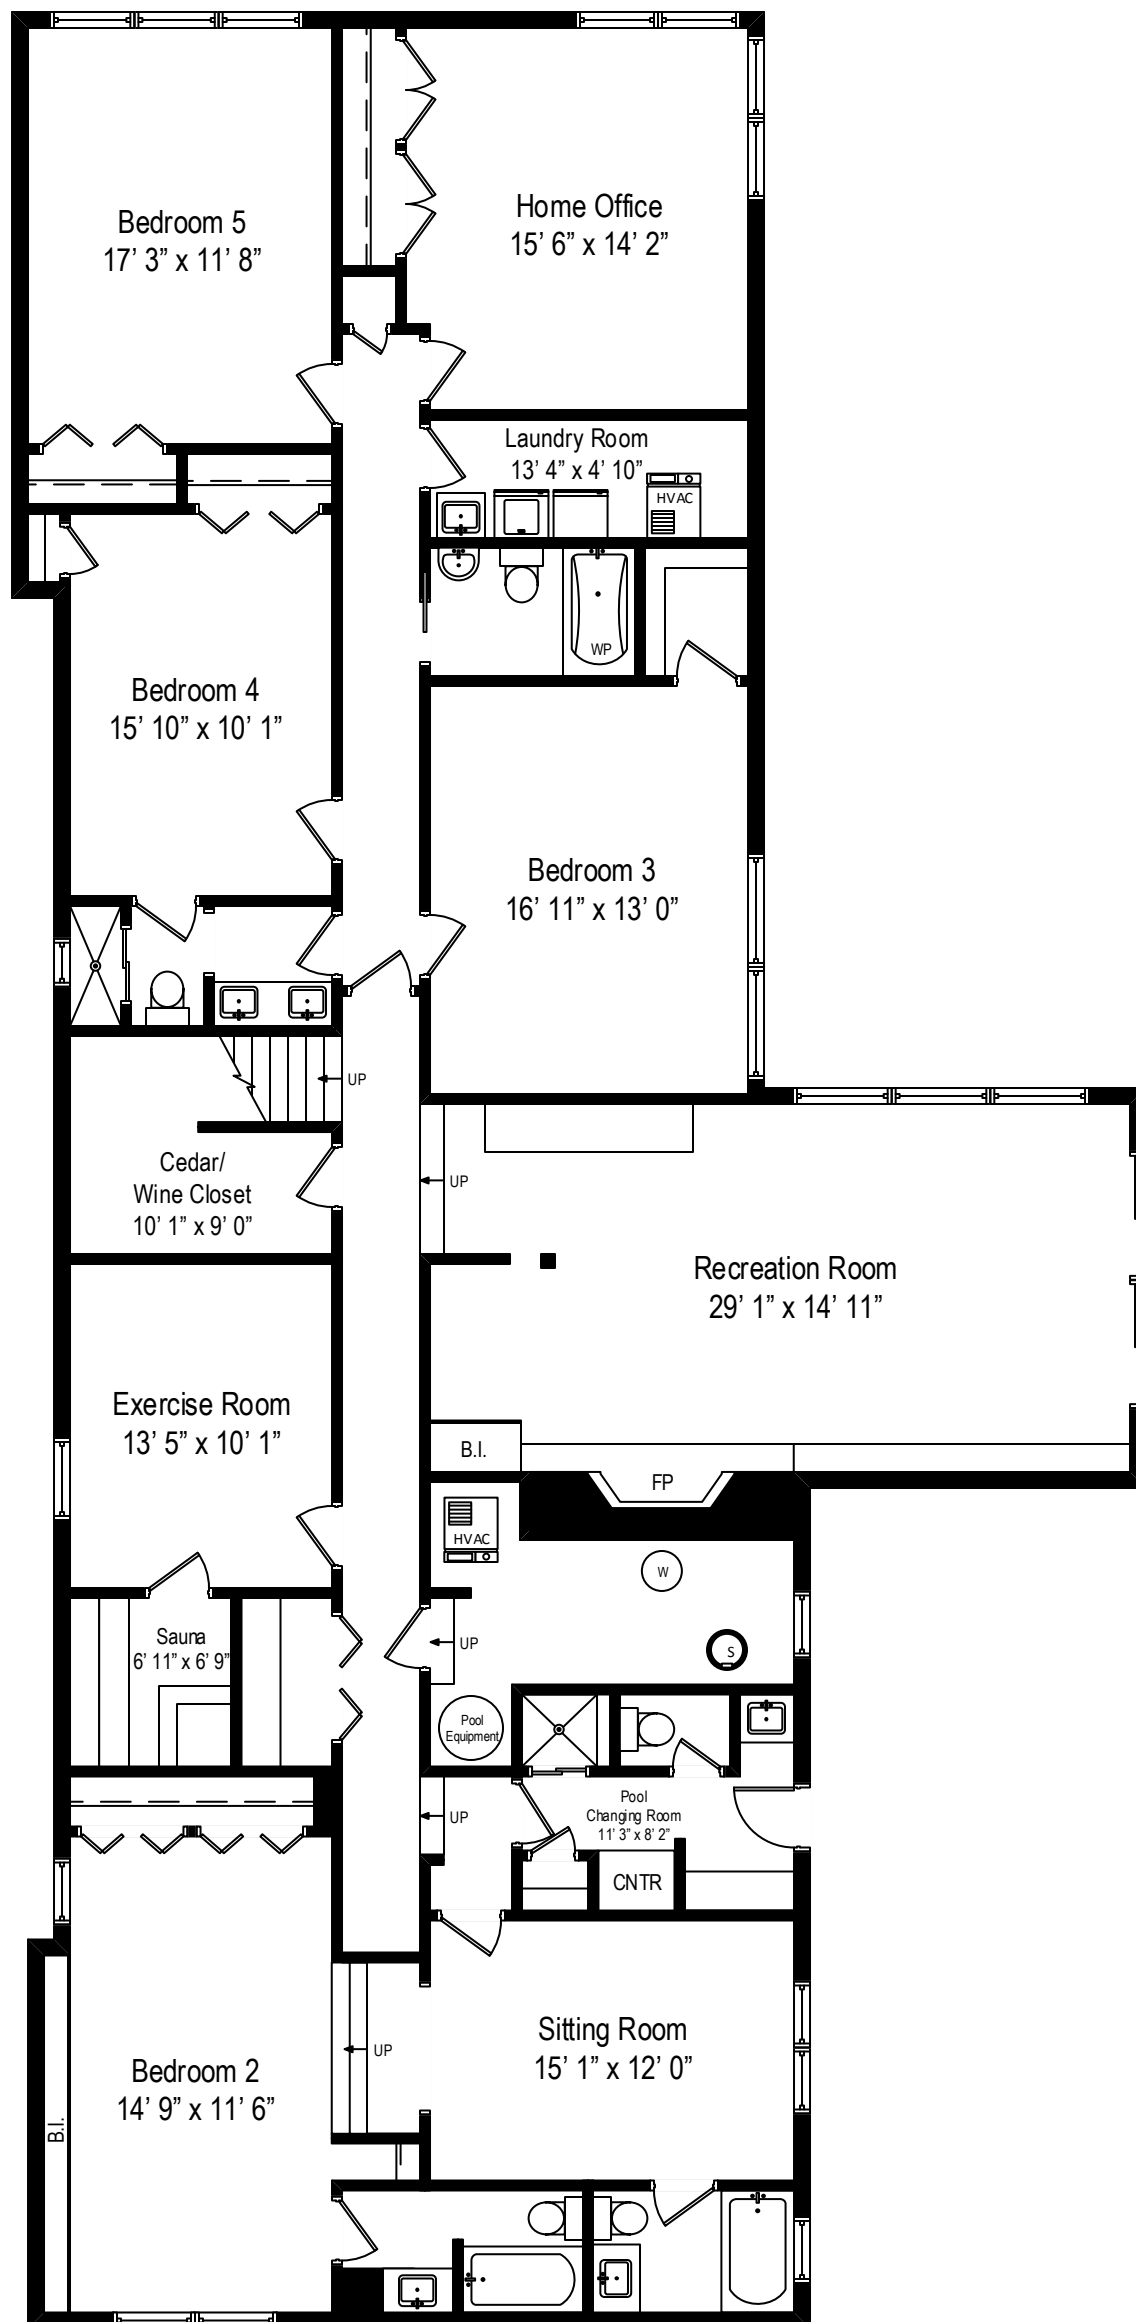

1585 Tara Lane – Lake Forest, IL 60045

First Level

All dimensions are approximate. This plan is for marketing purposes only.

1585 Tara Lane – Lake Forest, IL 60045

Lower Level

All dimensions are approximate. This plan is for marketing purposes only.