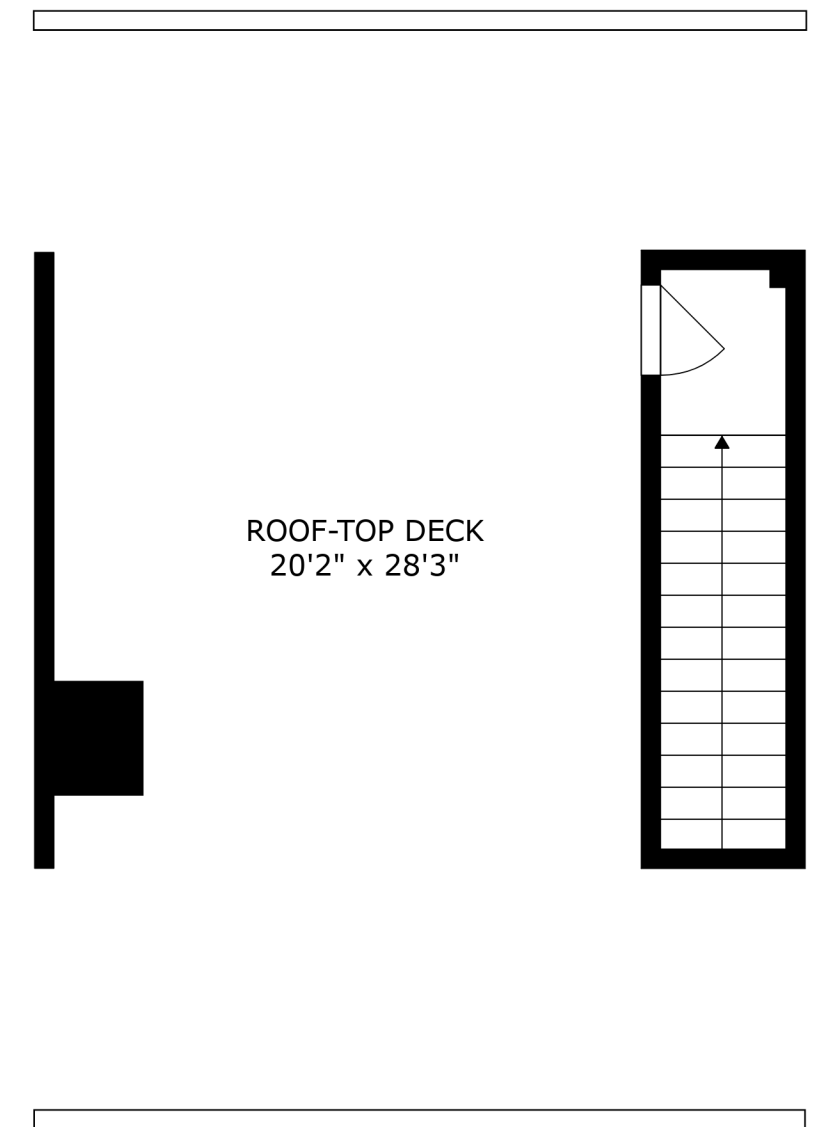

FLOOR 1

FLOOR 2

FLOOR 3

FLOOR 4

ROOF-TOP DECK
20'2" x 28'3"

SIZES AND DIMENSIONS ARE APPROXIMATE, ACTUAL MAY VARY.

SIZES AND DIMENSIONS ARE APPROXIMATE, ACTUAL MAY VARY.

SIZES AND DIMENSIONS ARE APPROXIMATE, ACTUAL MAY VARY.