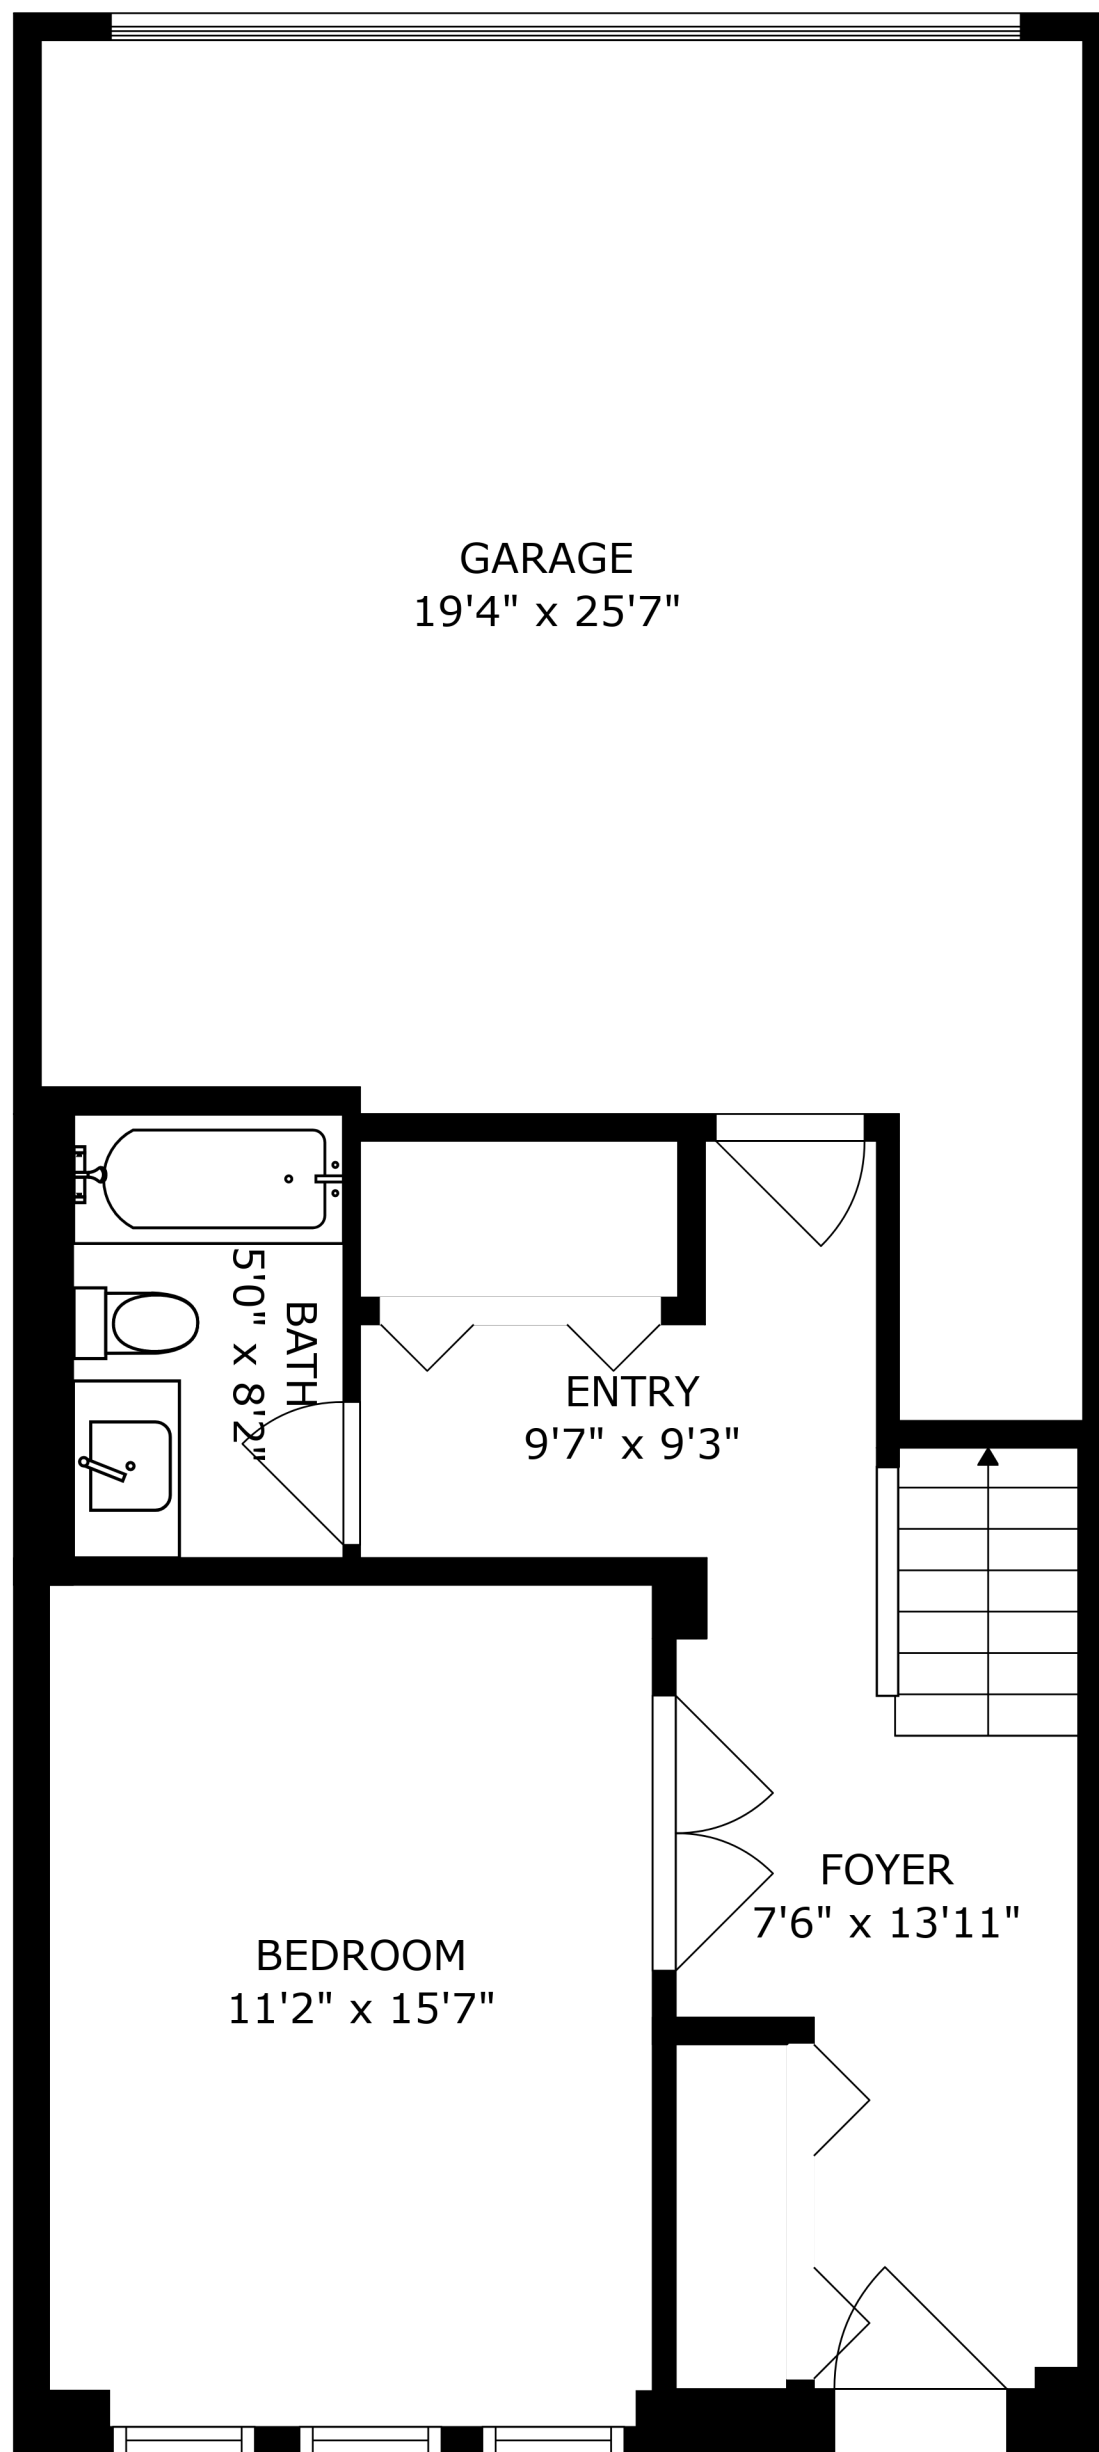

FLOOR 1

FLOOR 2

FLOOR 3

FLOOR 4

ROOF-TOP DECK
20'2" x 28'3"

SIZES AND DIMENSIONS ARE APPROXIMATE, ACTUAL MAY VARY.

SIZES AND DIMENSIONS ARE APPROXIMATE, ACTUAL MAY VARY.

SIZES AND DIMENSIONS ARE APPROXIMATE, ACTUAL MAY VARY.