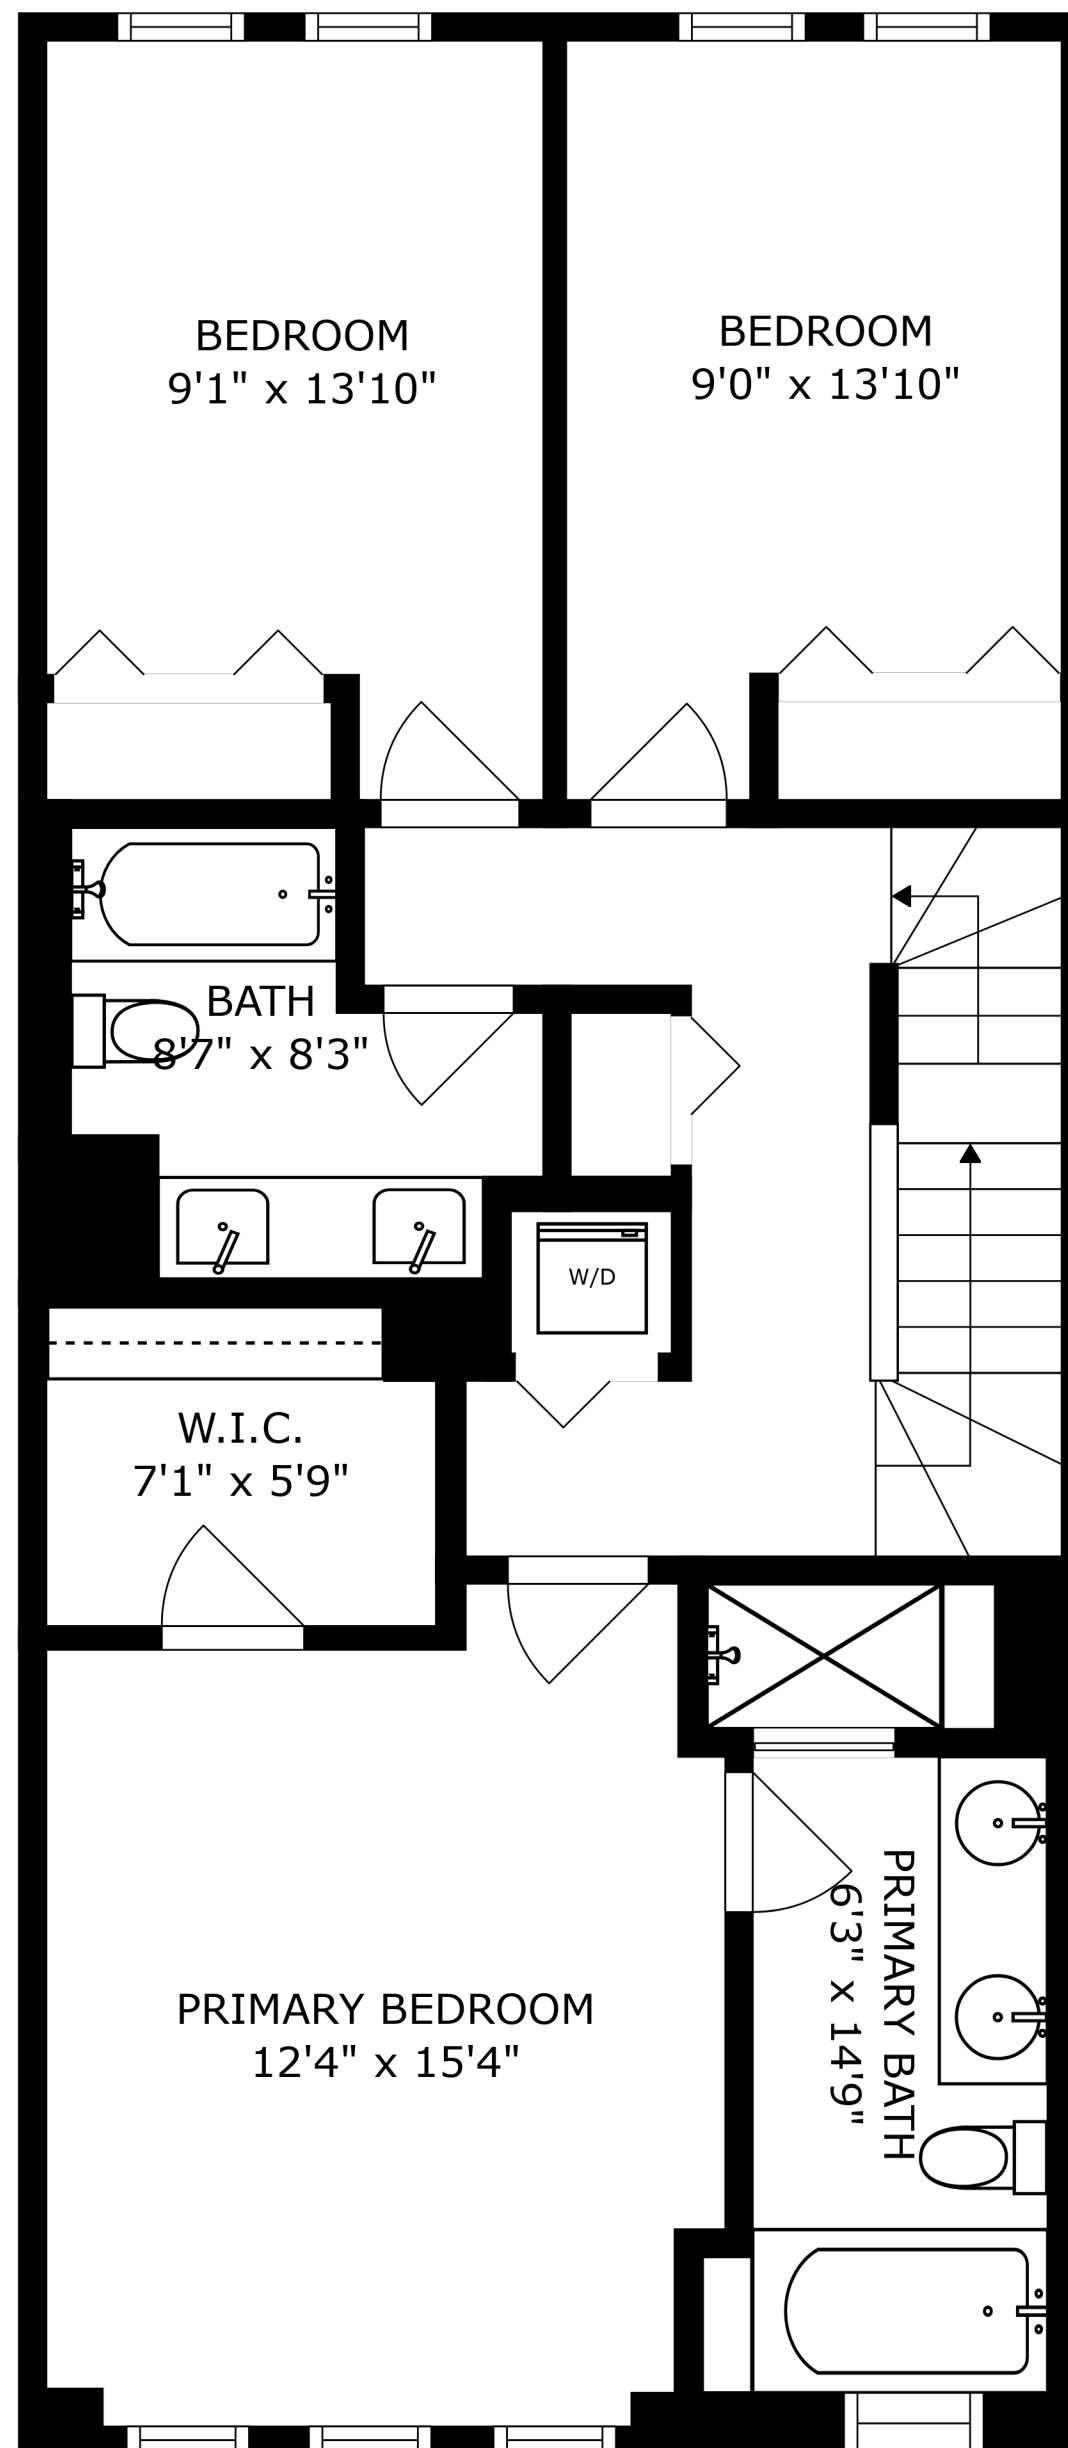

FLOOR 1

FLOOR 2

FLOOR 3

FLOOR 4

ROOF-TOP DECK
20'2" x 28'3"

SIZES AND DIMENSIONS ARE APPROXIMATE, ACTUAL MAY VARY.

SIZES AND DIMENSIONS ARE APPROXIMATE, ACTUAL MAY VARY.

SIZES AND DIMENSIONS ARE APPROXIMATE, ACTUAL MAY VARY.