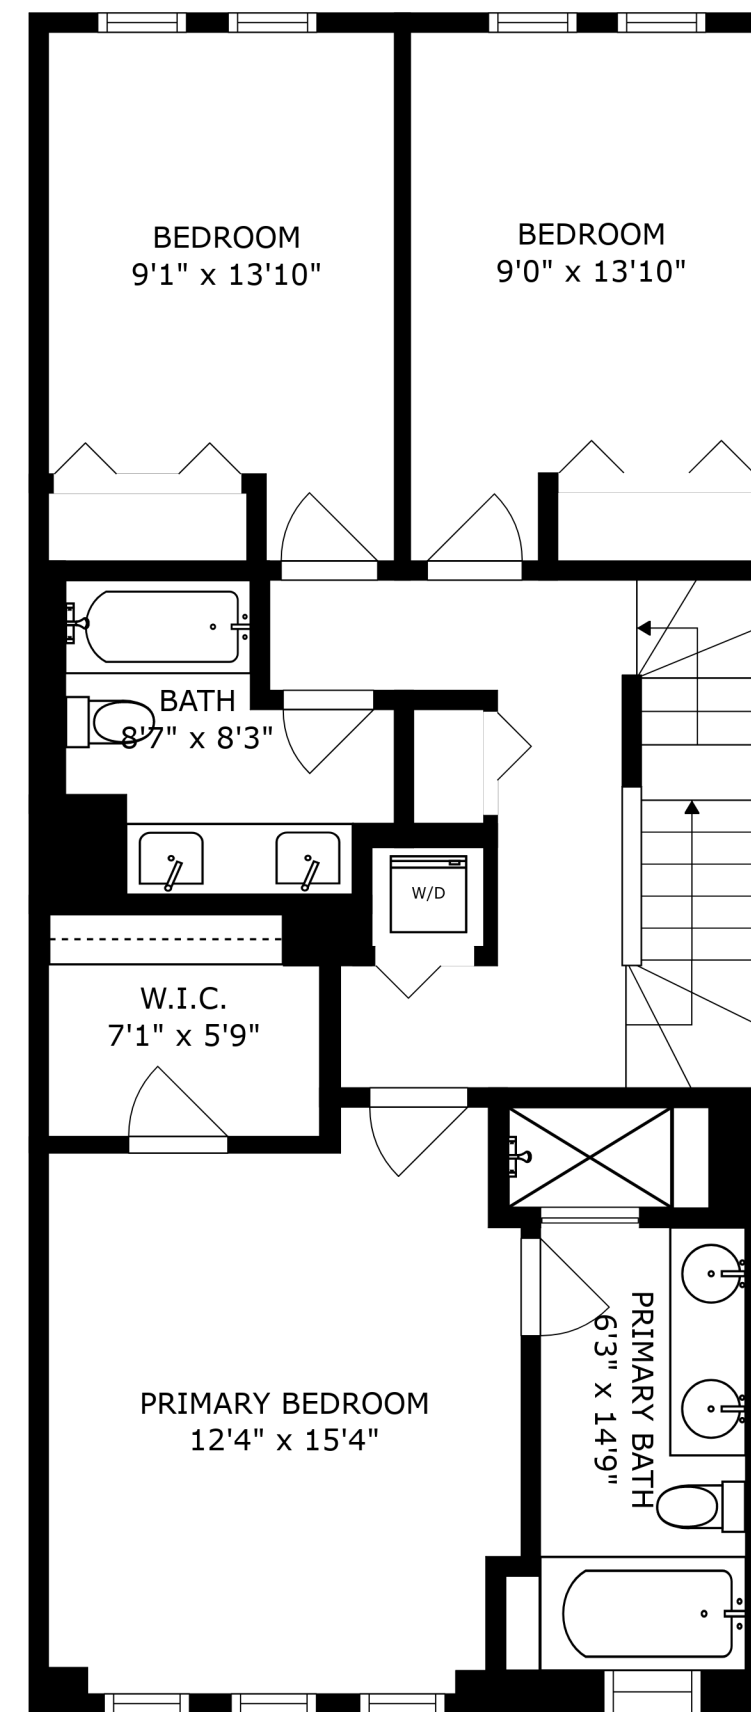

FLOOR 1

FLOOR 2

FLOOR 3

FLOOR 4

ROOF-TOP DECK
20'2" x 28'3"

SIZES AND DIMENSIONS ARE APPROXIMATE, ACTUAL MAY VARY.

SIZES AND DIMENSIONS ARE APPROXIMATE, ACTUAL MAY VARY.

SIZES AND DIMENSIONS ARE APPROXIMATE, ACTUAL MAY VARY.