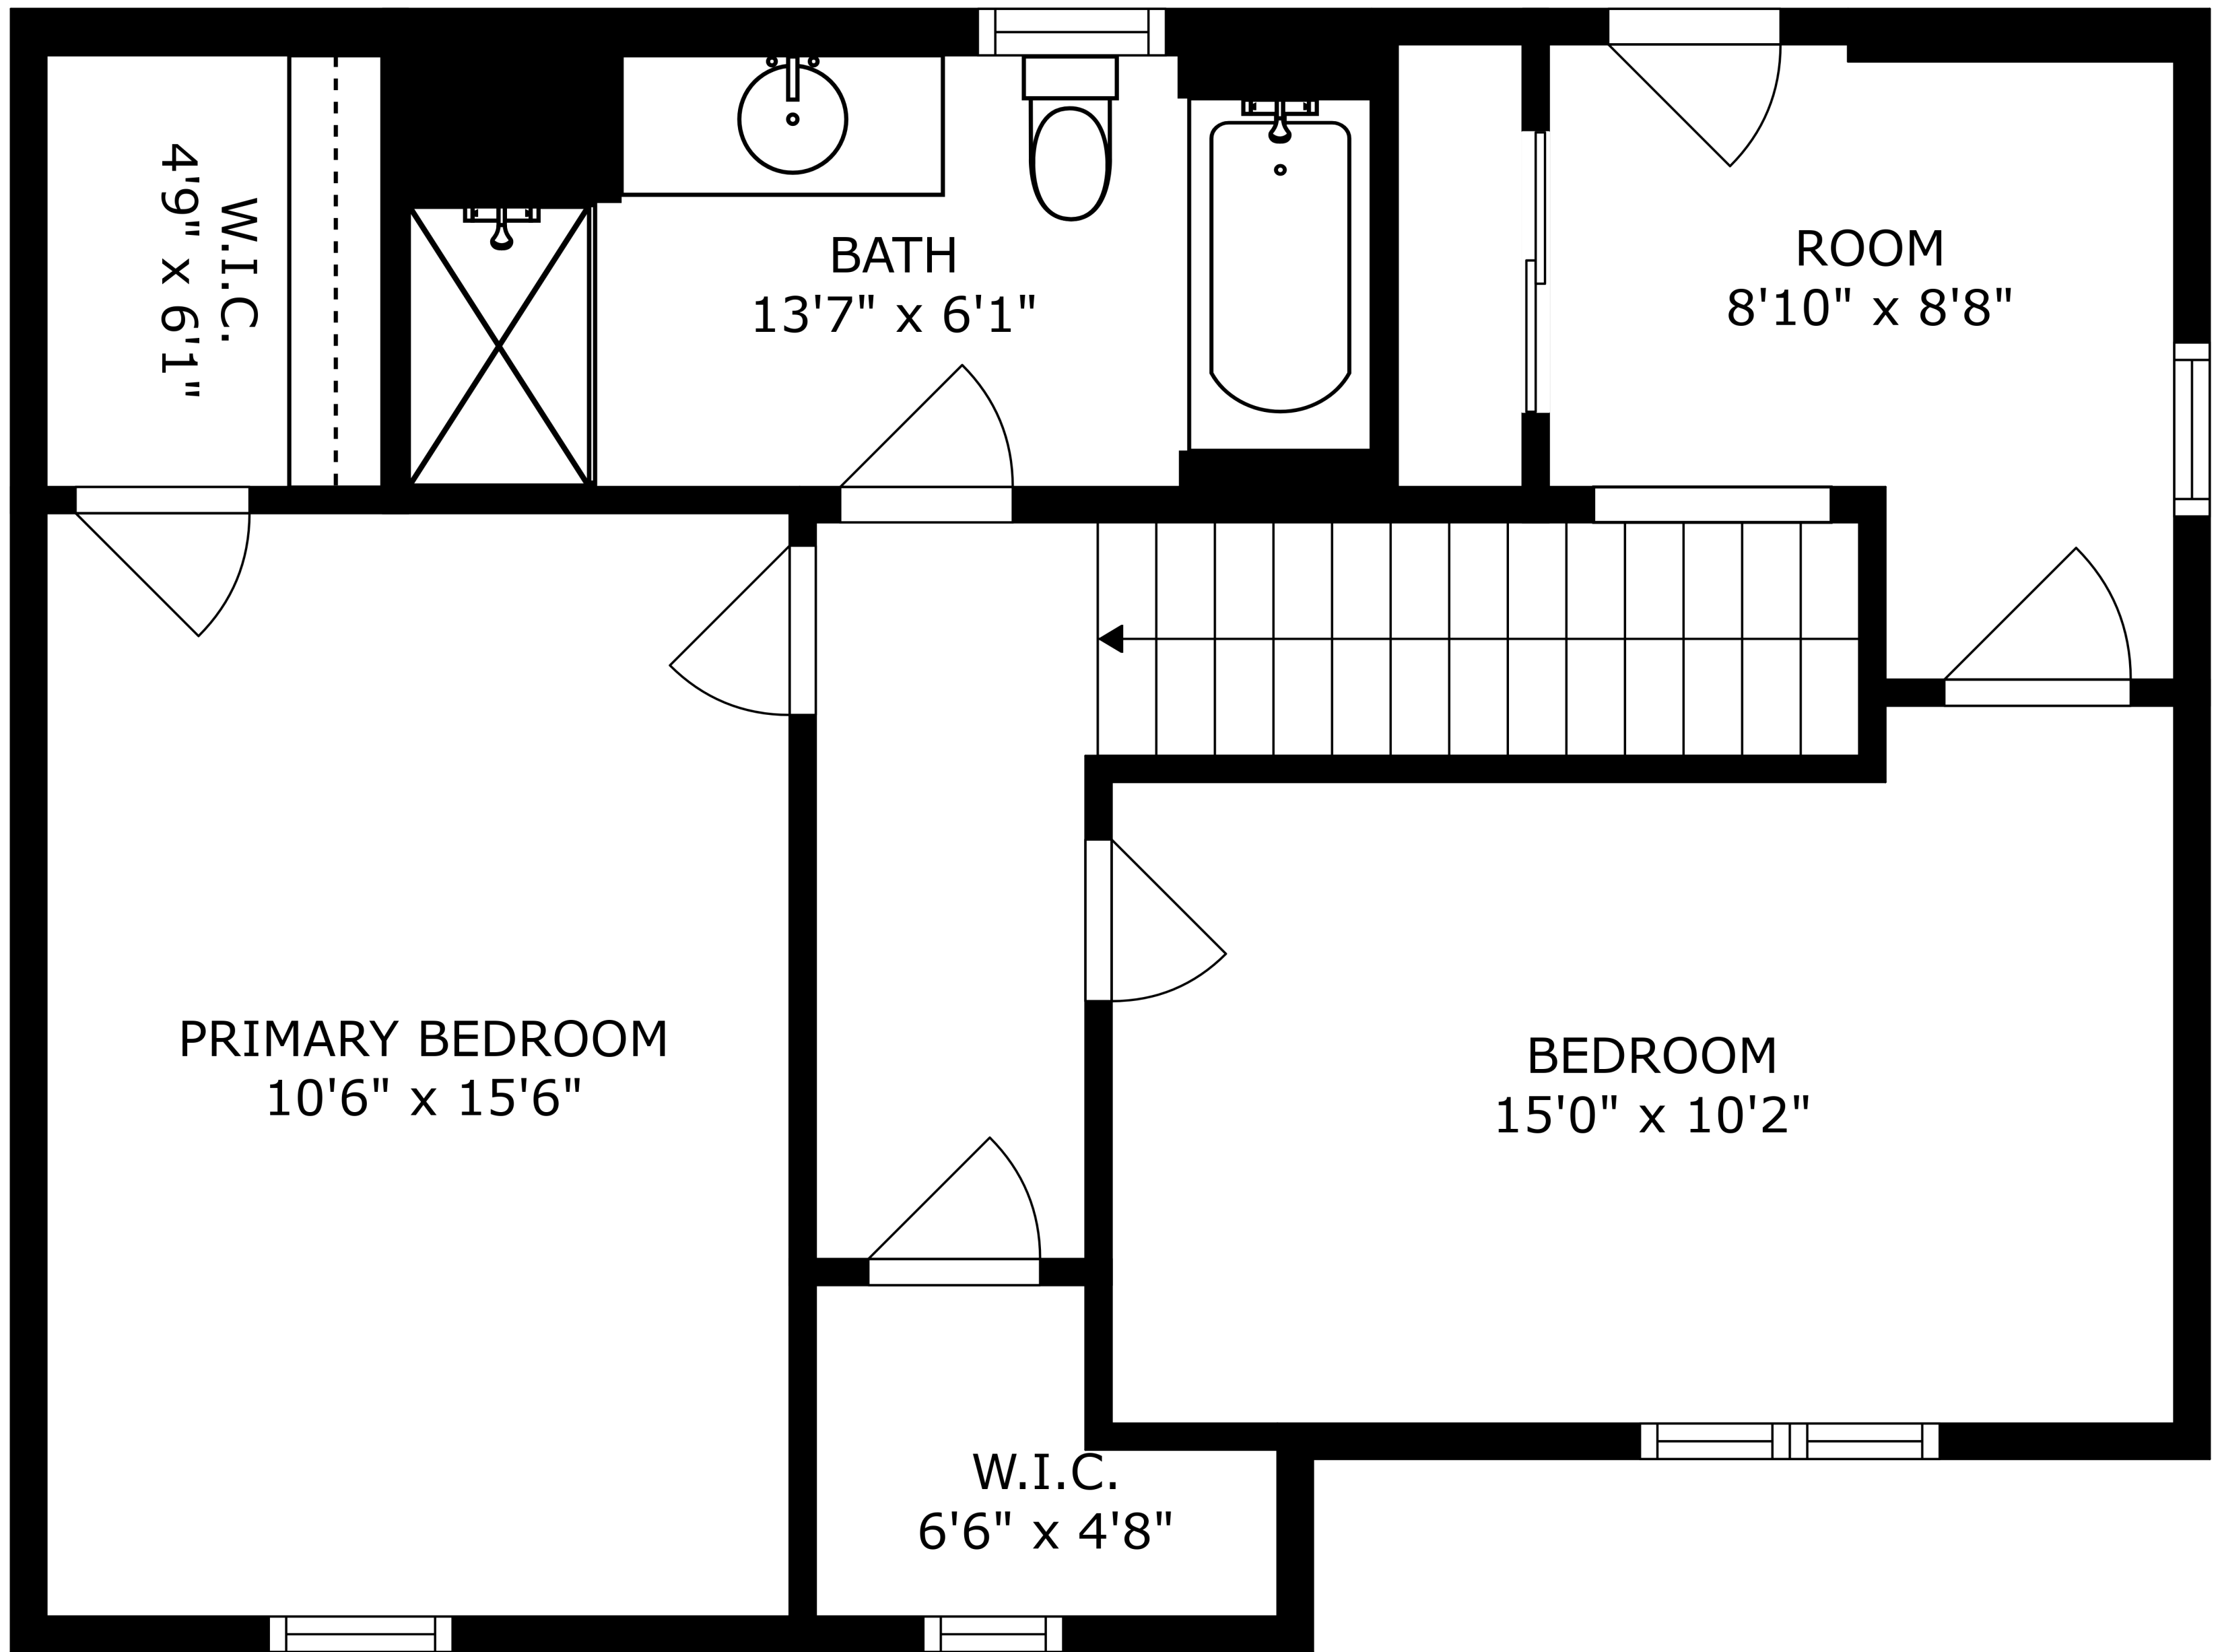

FLOOR 1

FLOOR 2

SIZES AND DIMENSIONS ARE APPROXIMATE, ACTUAL MAY VARY.

KITCHEN
9'0" x 11'10"

LAUNDRY
14'4" x 6'9"

BATH
6'1" x 6'6"

REF

LIVING ROOM
21'4" x 15'8"

DINING ROOM
9'0" x 10'0"