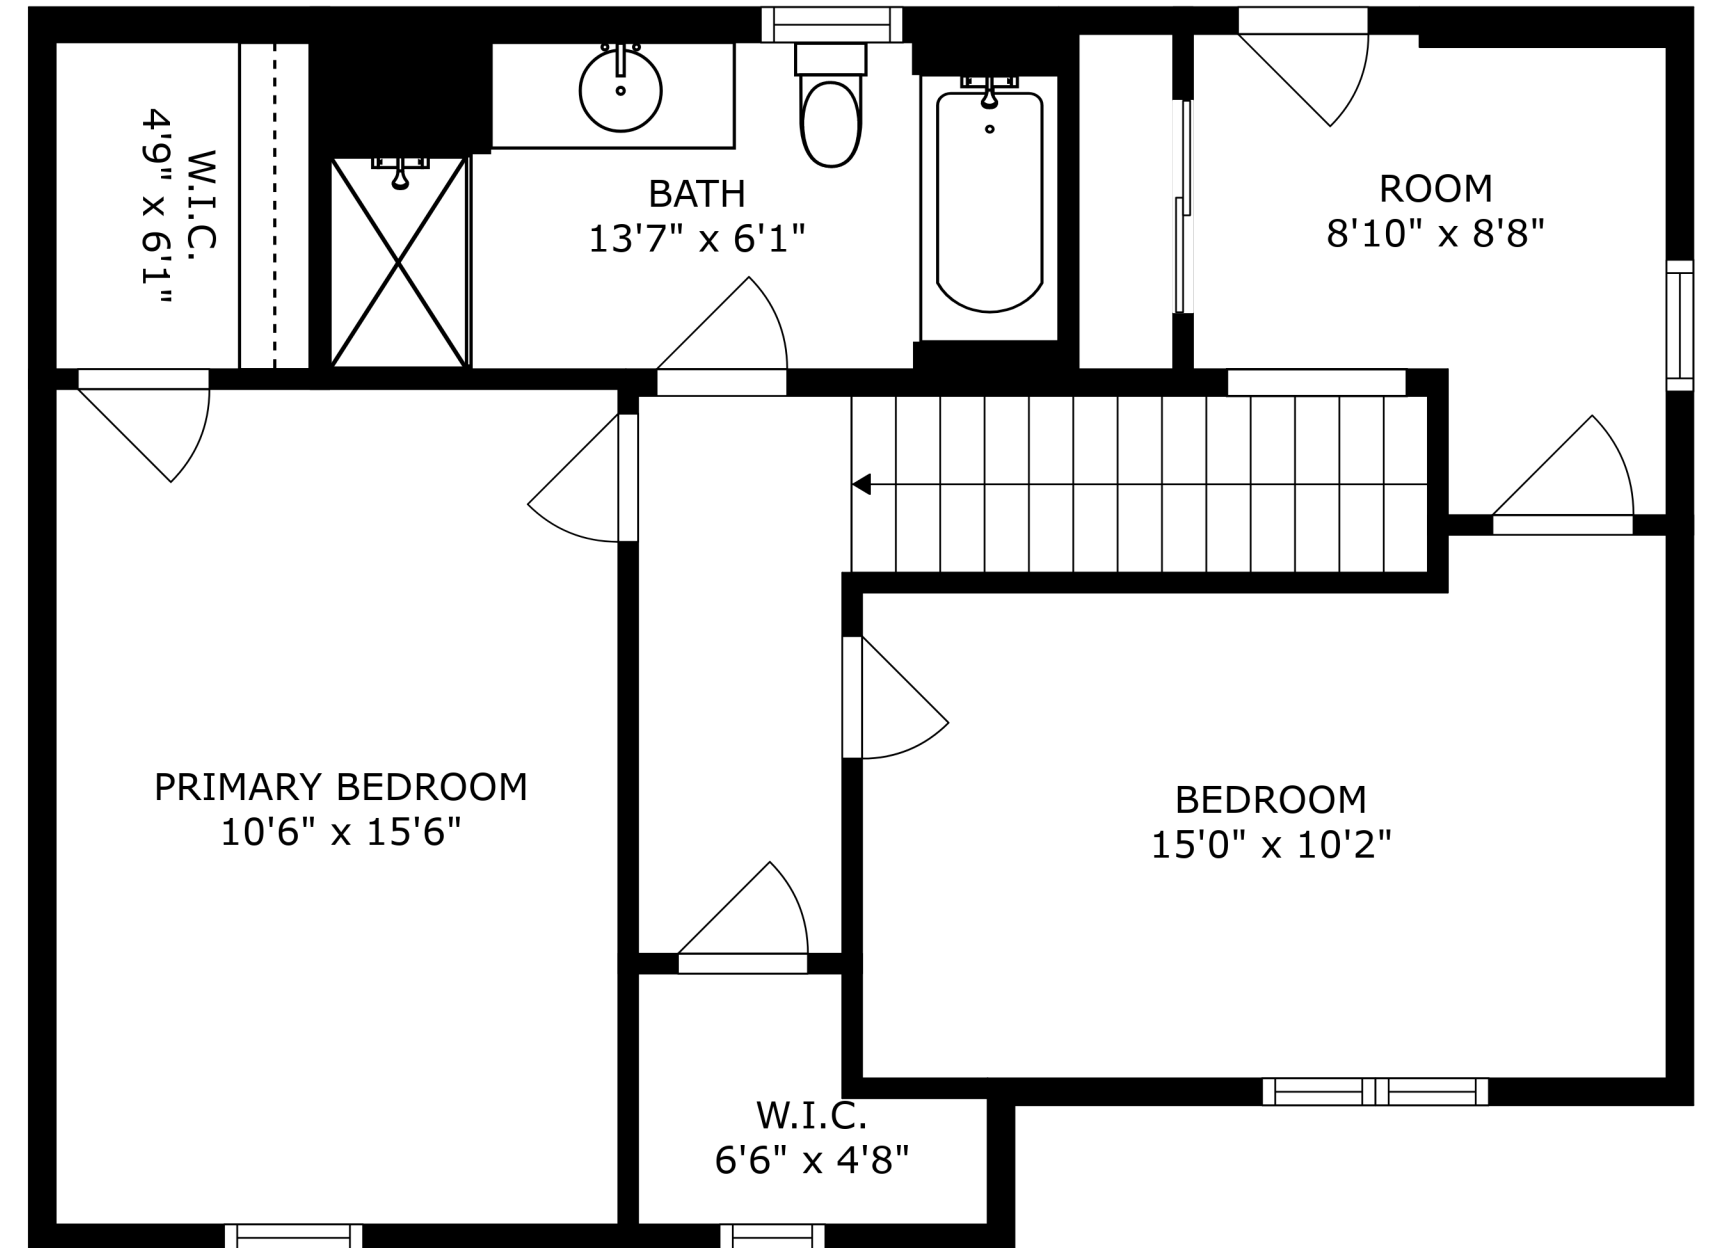

FLOOR 1

FLOOR 2

SIZES AND DIMENSIONS ARE APPROXIMATE, ACTUAL MAY VARY.

KITCHEN
9'0" x 11'10"

LAUNDRY
14'4" x 6'9"

BATH
6'1" x 6'6"

REF

LIVING ROOM
21'4" x 15'8"

DINING ROOM
9'0" x 10'0"