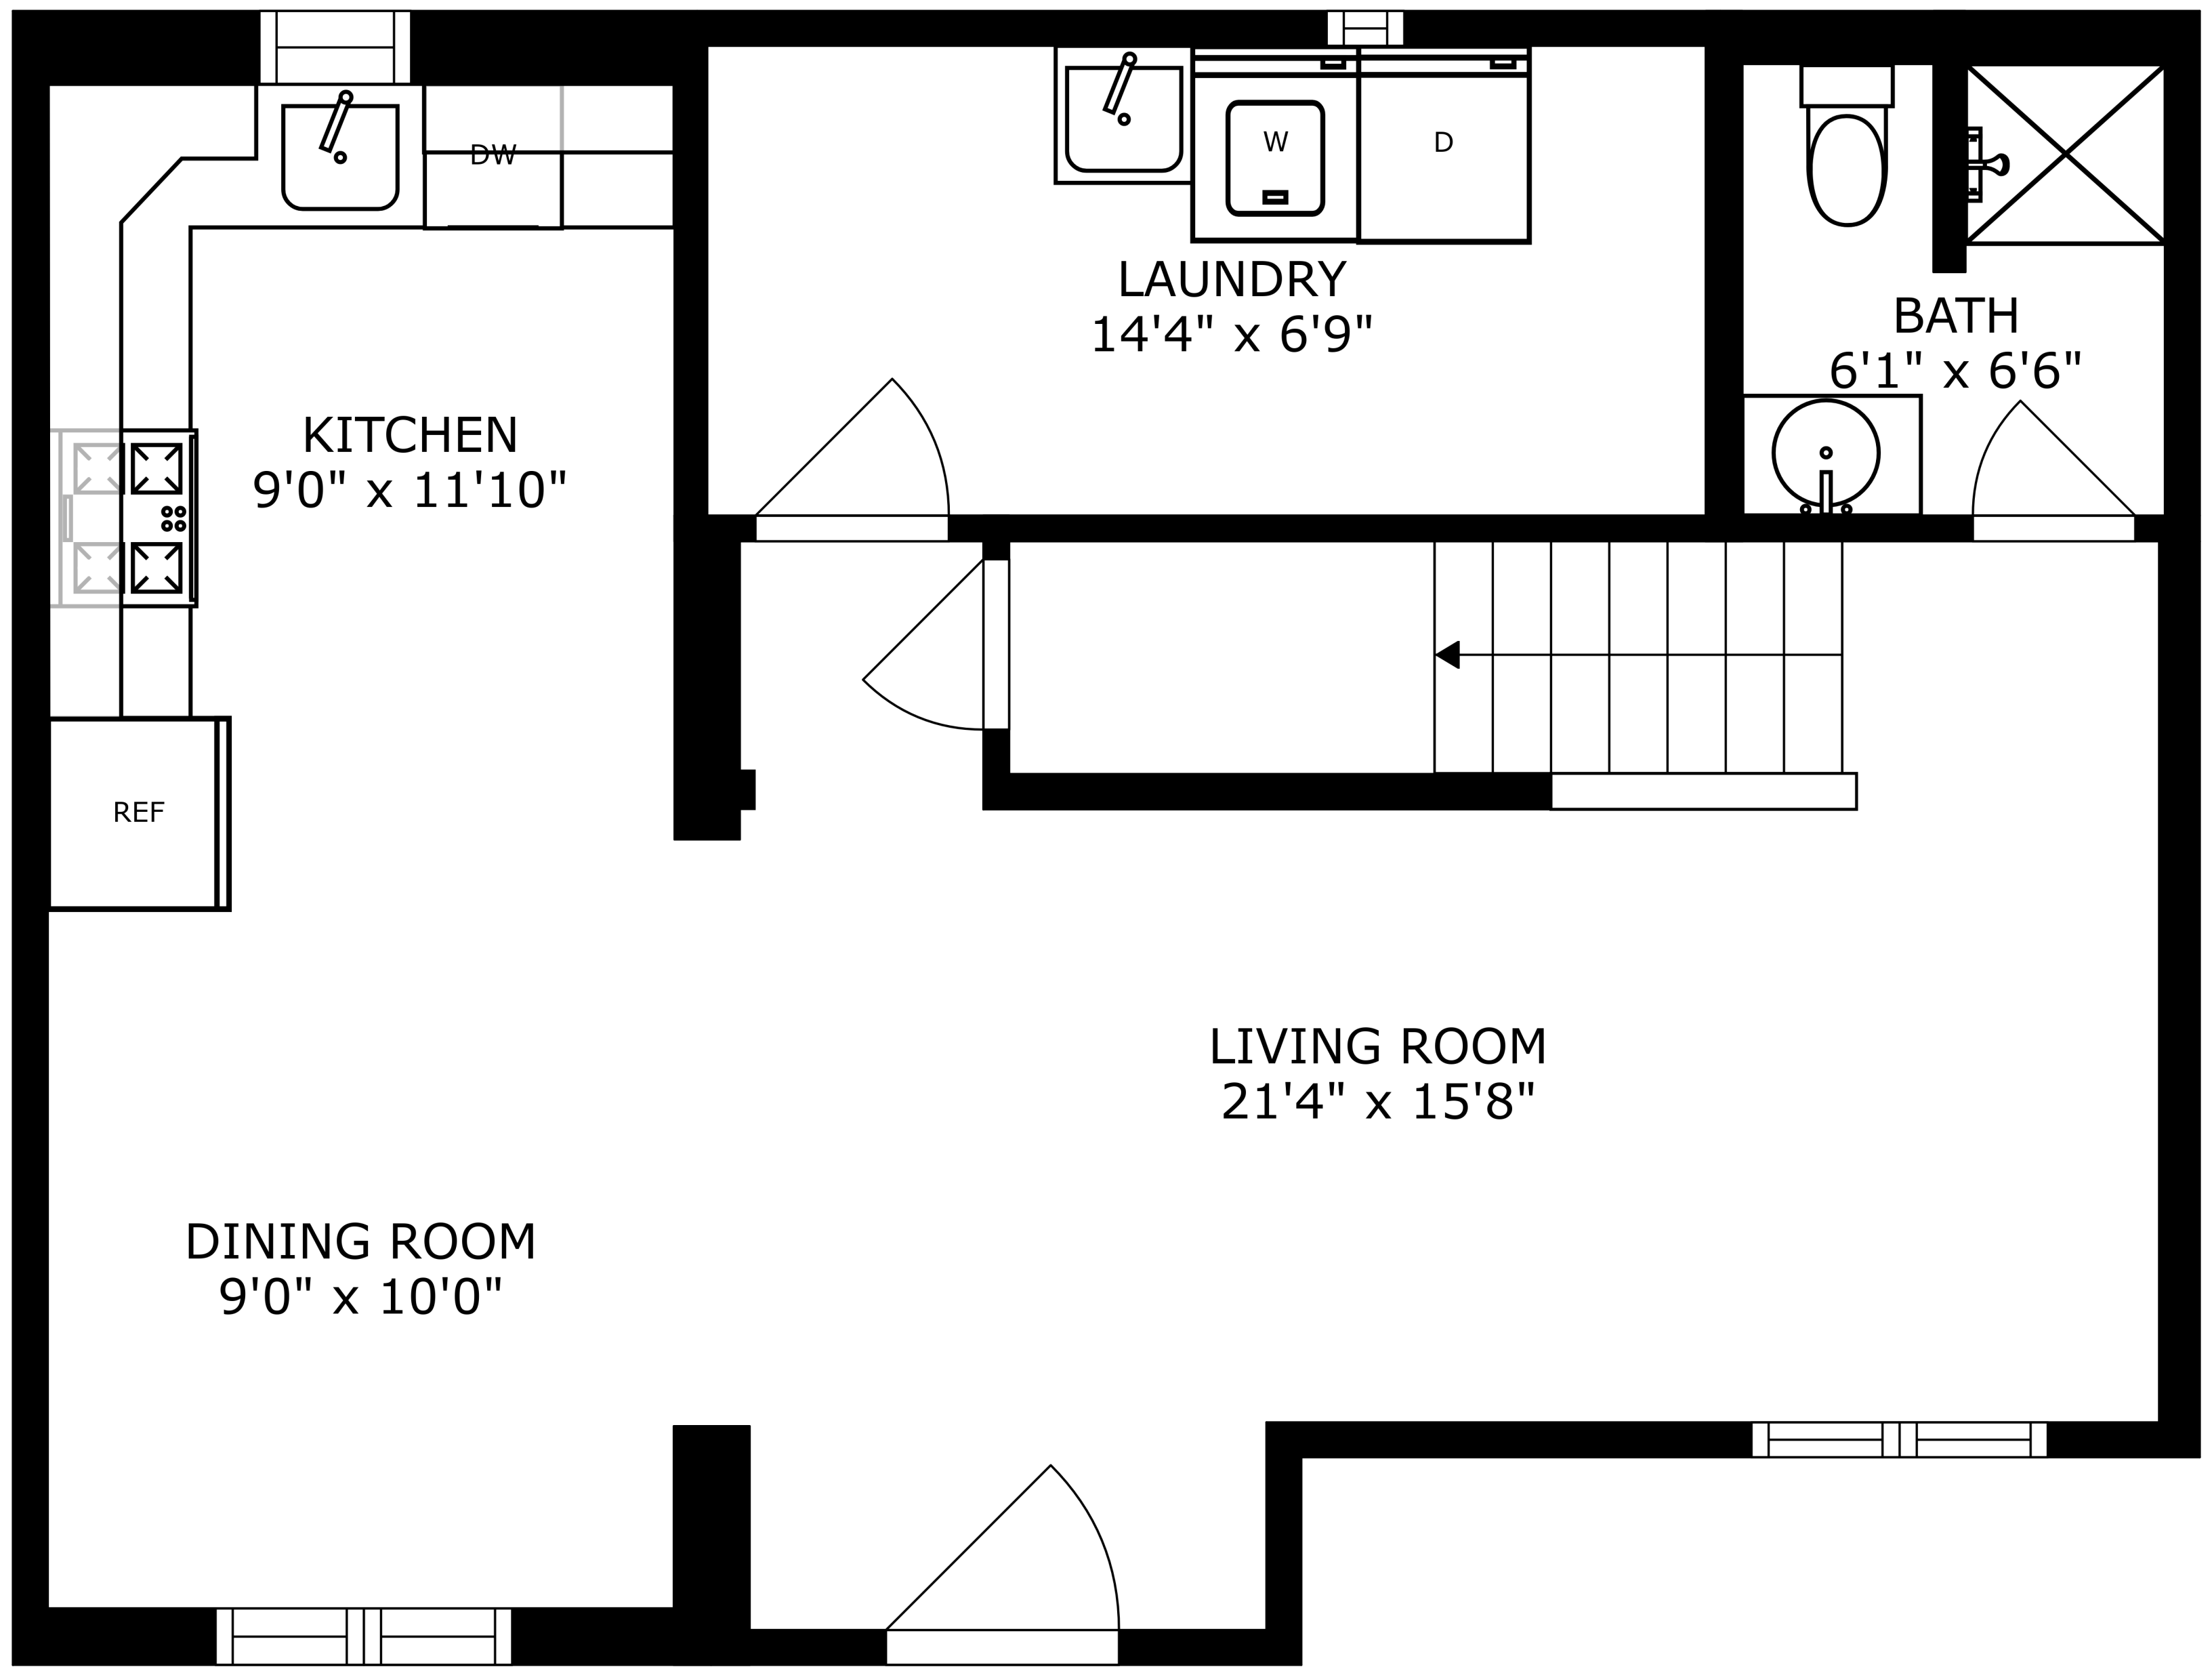

FLOOR 1

FLOOR 2

SIZES AND DIMENSIONS ARE APPROXIMATE, ACTUAL MAY VARY.

KITCHEN
9'0" x 11'10"

LAUNDRY
14'4" x 6'9"

BATH
6'1" x 6'6"

REF

LIVING ROOM
21'4" x 15'8"

DINING ROOM
9'0" x 10'0"