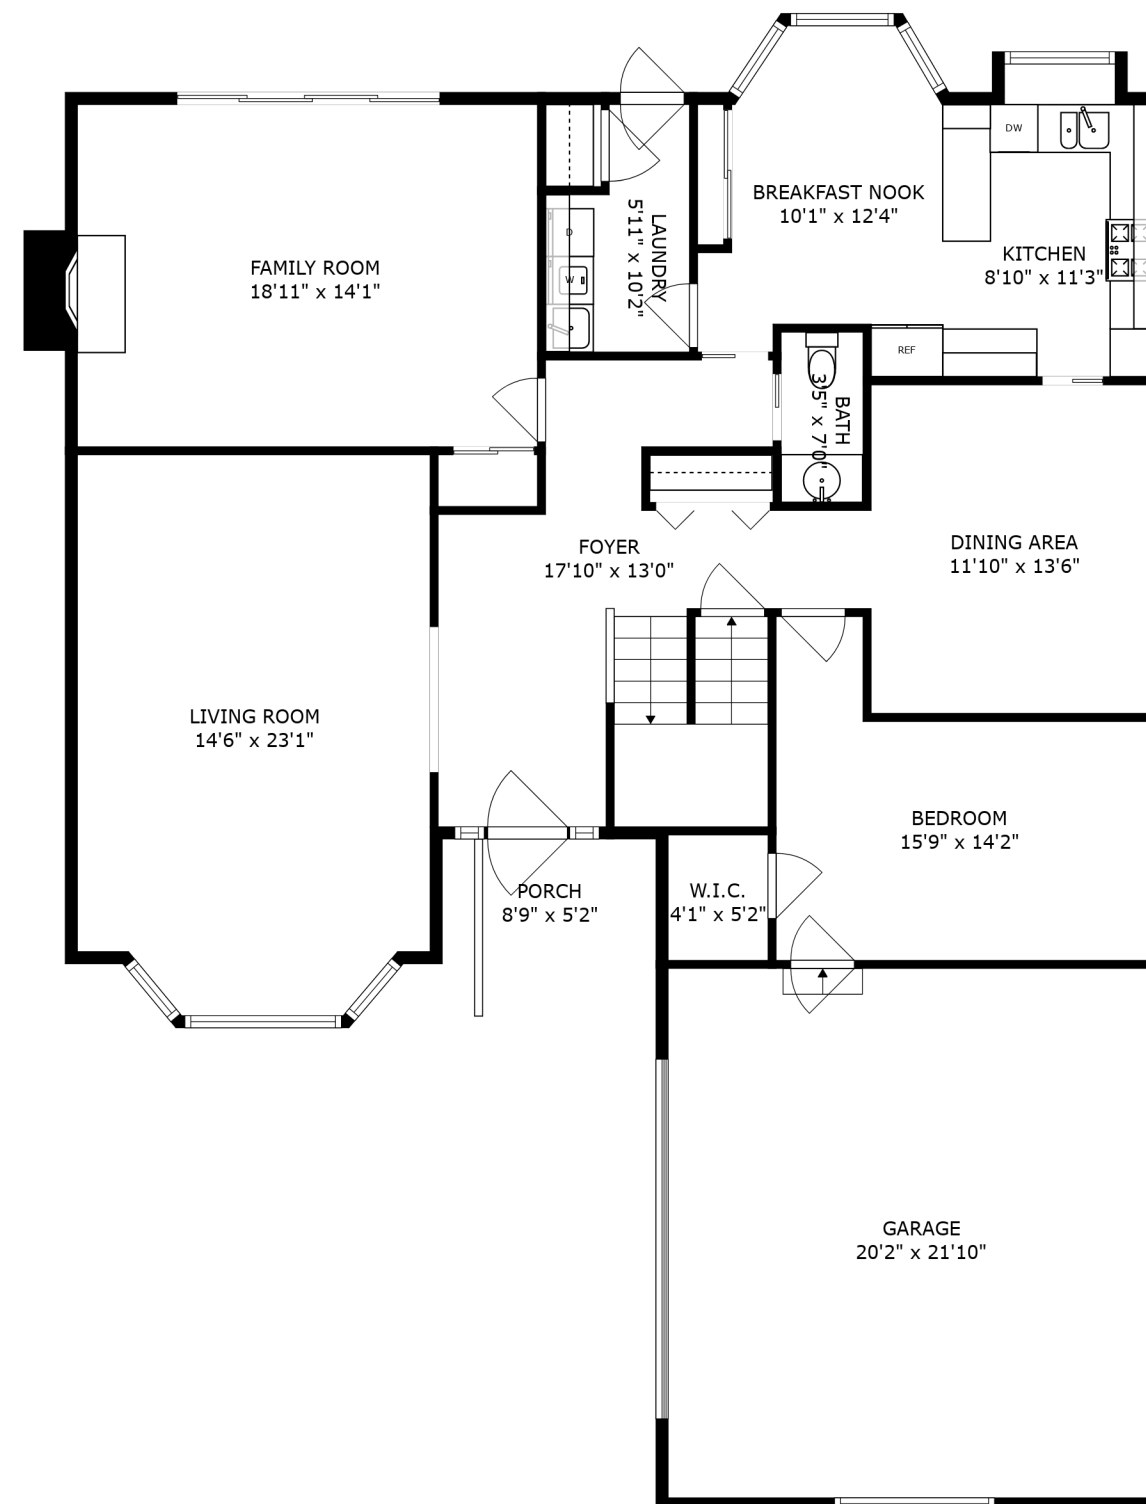

SWIMMING POOL

PATIO
39'2" x 40'4"

FLOOR 1

FLOOR 2

FLOOR 3

SIZES AND DIMENSIONS ARE APPROXIMATE, ACTUAL MAY VARY.

SIZES AND DIMENSIONS ARE APPROXIMATE, ACTUAL MAY VARY.

PATIO
39'2" x 40'4"

SIZES AND DIMENSIONS ARE APPROXIMATE, ACTUAL MAY VARY.

BASEMENT
28'6" x 14'5"

BASEMENT
27'9" x 19'10"