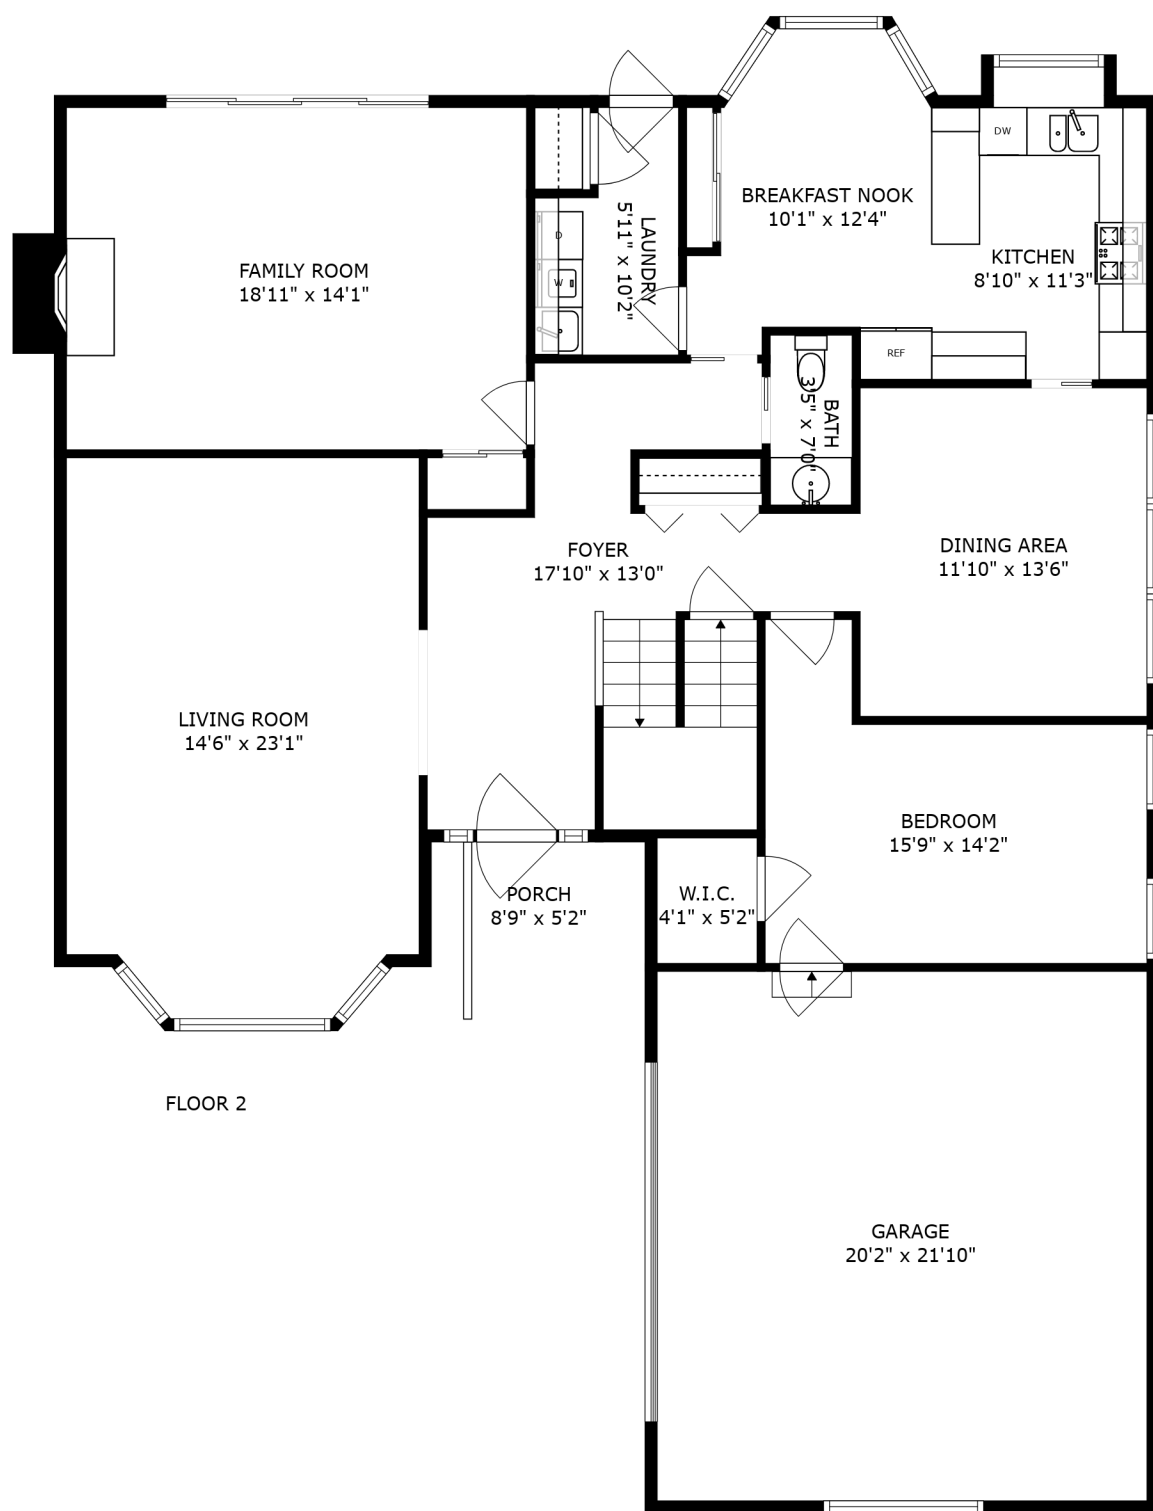

SWIMMING POOL

PATIO
39'2" x 40'4"

FLOOR 1

FLOOR 2

FLOOR 3

SIZES AND DIMENSIONS ARE APPROXIMATE, ACTUAL MAY VARY.

SIZES AND DIMENSIONS ARE APPROXIMATE, ACTUAL MAY VARY.

PATIO
39'2" x 40'4"

SIZES AND DIMENSIONS ARE APPROXIMATE, ACTUAL MAY VARY.

BASEMENT
28'6" x 14'5"

BASEMENT
27'9" x 19'10"