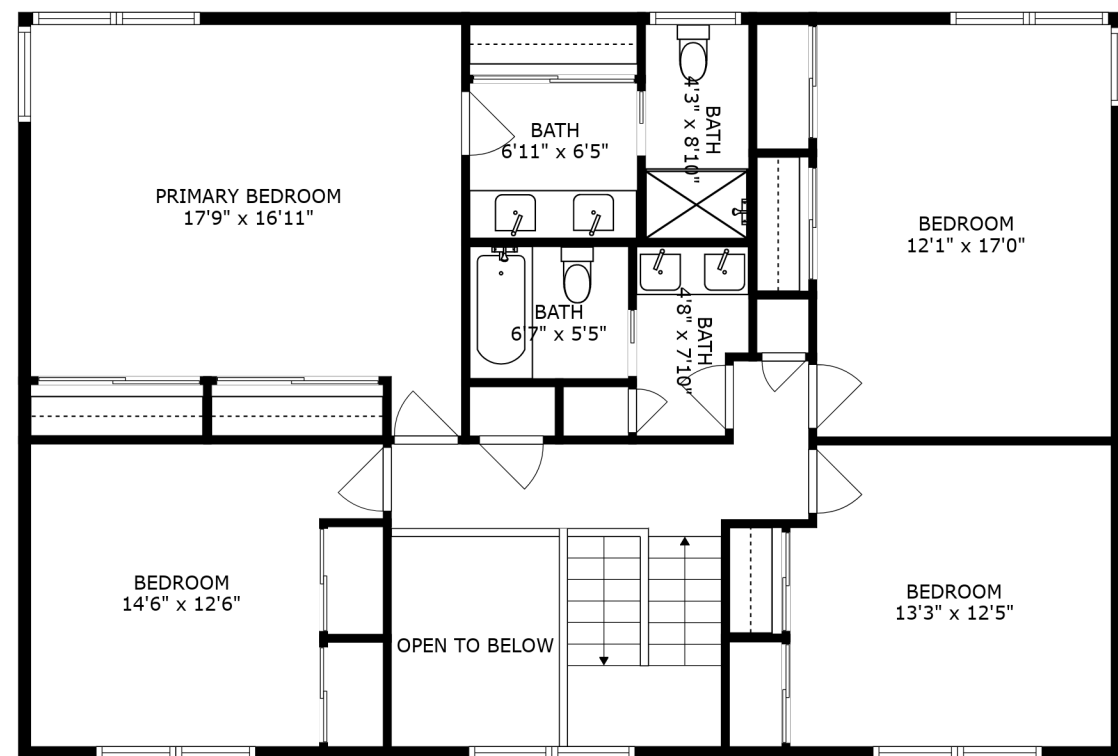

SWIMMING POOL

PATIO
39'2" x 40'4"

FLOOR 1

FLOOR 2

FLOOR 3

SIZES AND DIMENSIONS ARE APPROXIMATE, ACTUAL MAY VARY.

SIZES AND DIMENSIONS ARE APPROXIMATE, ACTUAL MAY VARY.

PATIO
39'2" x 40'4"

SIZES AND DIMENSIONS ARE APPROXIMATE, ACTUAL MAY VARY.

BASEMENT
28'6" x 14'5"

BASEMENT
27'9" x 19'10"