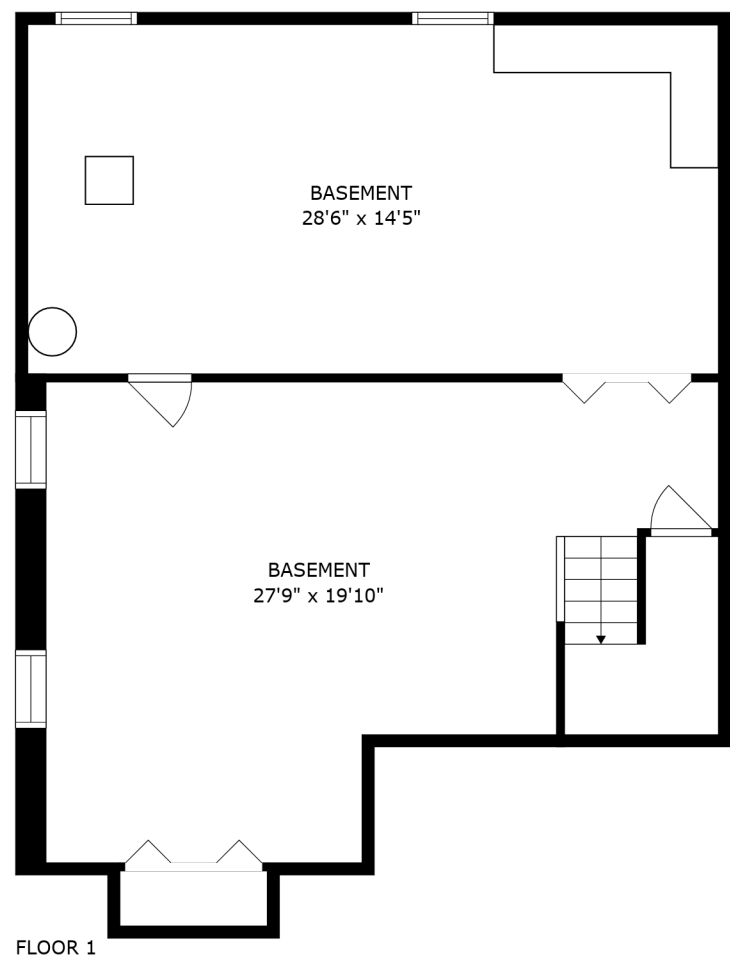

SWIMMING POOL

PATIO
39'2" x 40'4"

FLOOR 1

FLOOR 2

FLOOR 3

SIZES AND DIMENSIONS ARE APPROXIMATE, ACTUAL MAY VARY.

SIZES AND DIMENSIONS ARE APPROXIMATE, ACTUAL MAY VARY.

PATIO
39'2" x 40'4"

SIZES AND DIMENSIONS ARE APPROXIMATE, ACTUAL MAY VARY.

BASEMENT
28'6" x 14'5"

BASEMENT
27'9" x 19'10"