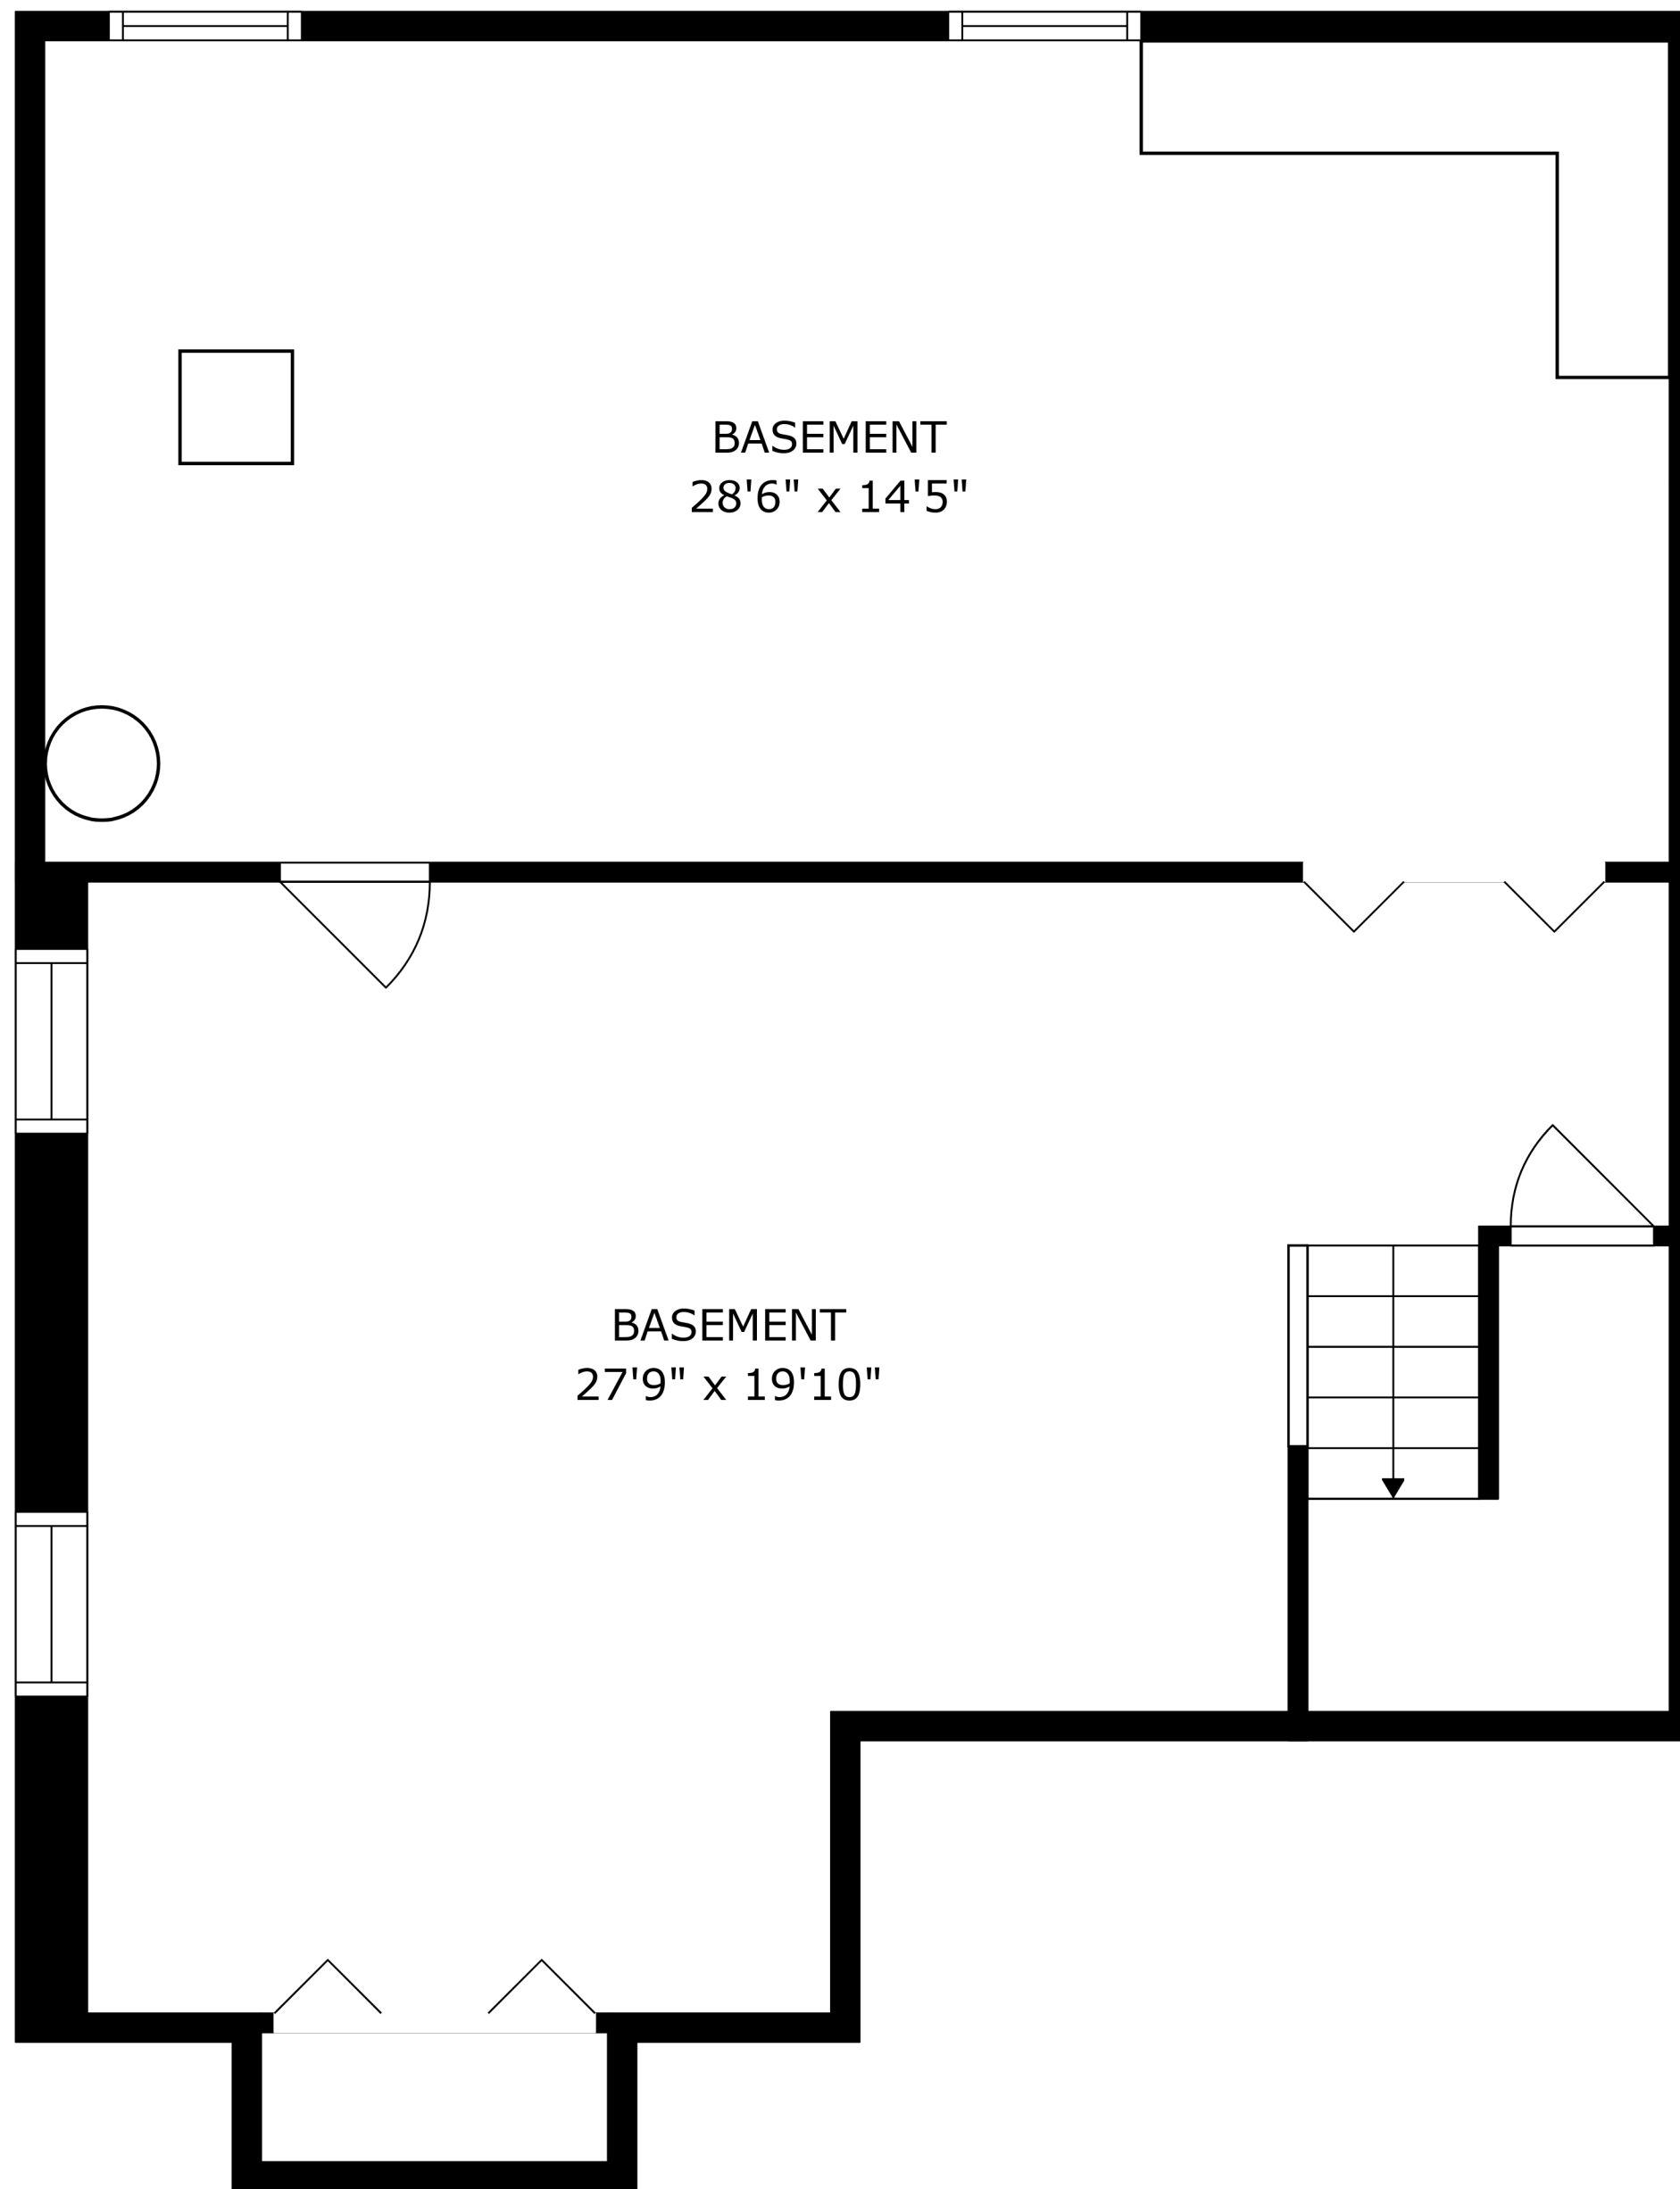

SWIMMING POOL

PATIO
39'2" x 40'4"

FLOOR 1

FLOOR 2

FLOOR 3

SIZES AND DIMENSIONS ARE APPROXIMATE, ACTUAL MAY VARY.

SIZES AND DIMENSIONS ARE APPROXIMATE, ACTUAL MAY VARY.

PATIO
39'2" x 40'4"

SIZES AND DIMENSIONS ARE APPROXIMATE, ACTUAL MAY VARY.

BASEMENT
28'6" x 14'5"

BASEMENT
27'9" x 19'10"