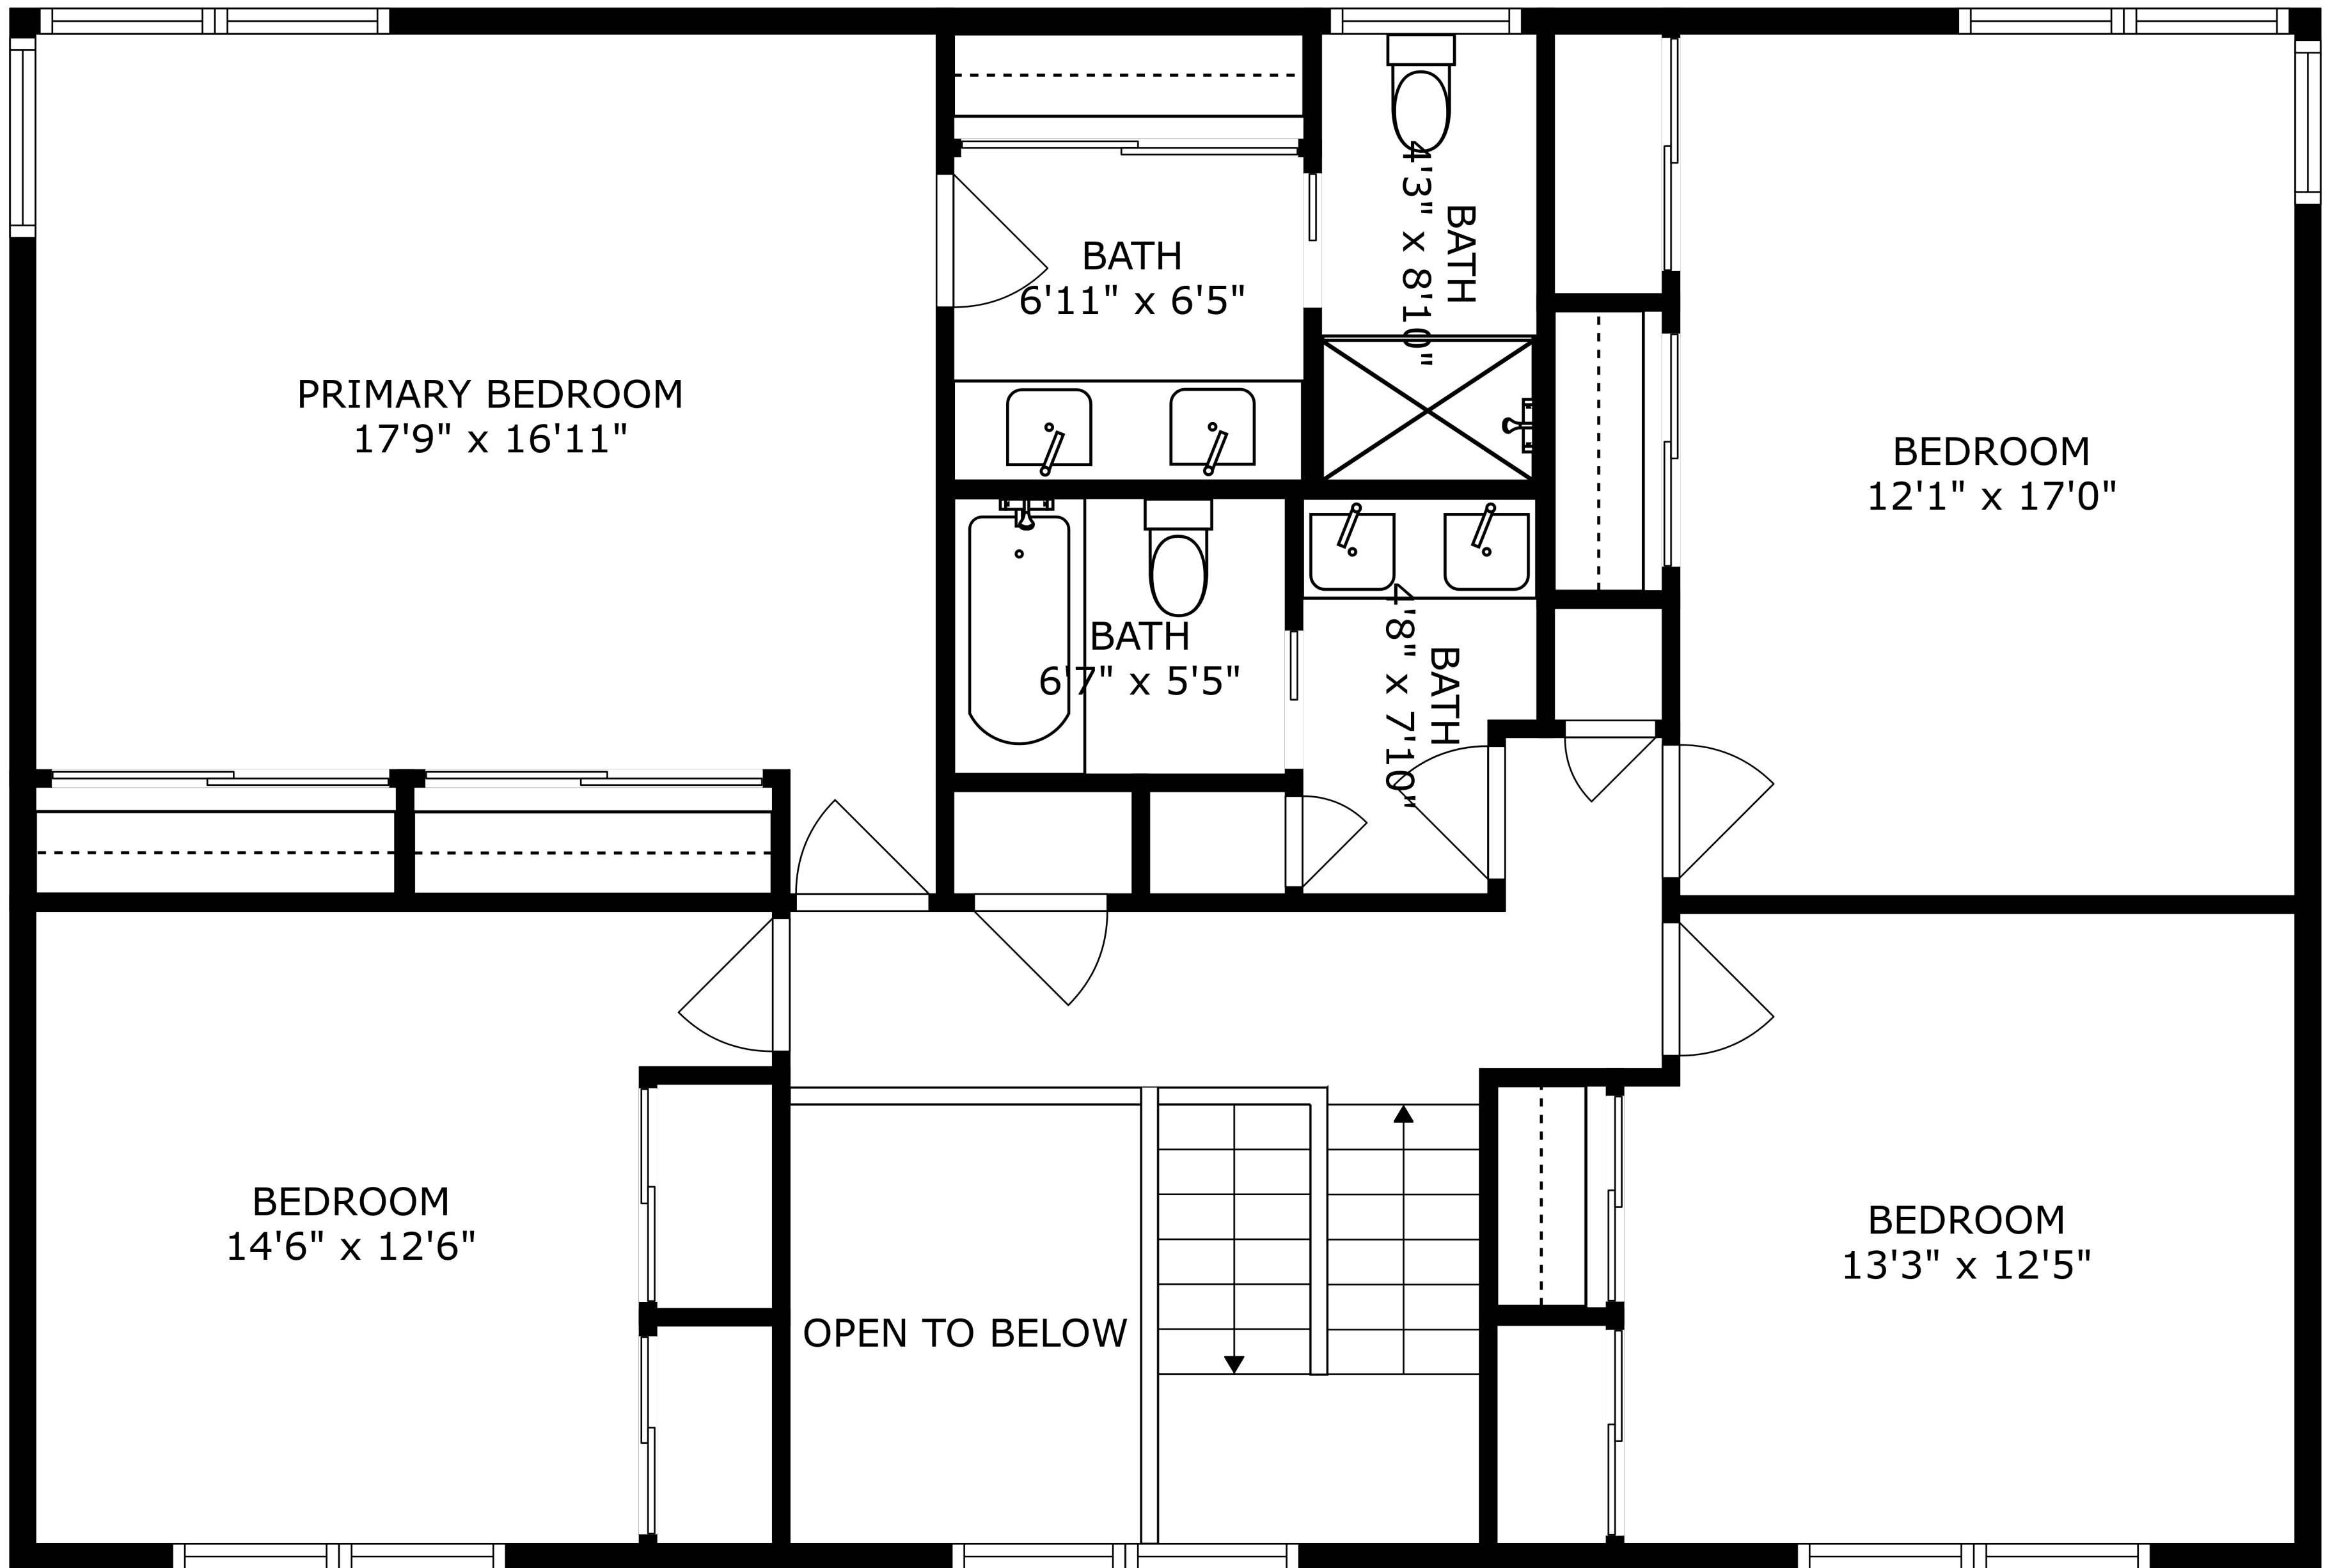

SWIMMING POOL

PATIO
39'2" x 40'4"

FLOOR 1

FLOOR 2

FLOOR 3

SIZES AND DIMENSIONS ARE APPROXIMATE, ACTUAL MAY VARY.

SIZES AND DIMENSIONS ARE APPROXIMATE, ACTUAL MAY VARY.

PATIO
39'2" x 40'4"

SIZES AND DIMENSIONS ARE APPROXIMATE, ACTUAL MAY VARY.

BASEMENT
28'6" x 14'5"

BASEMENT
27'9" x 19'10"