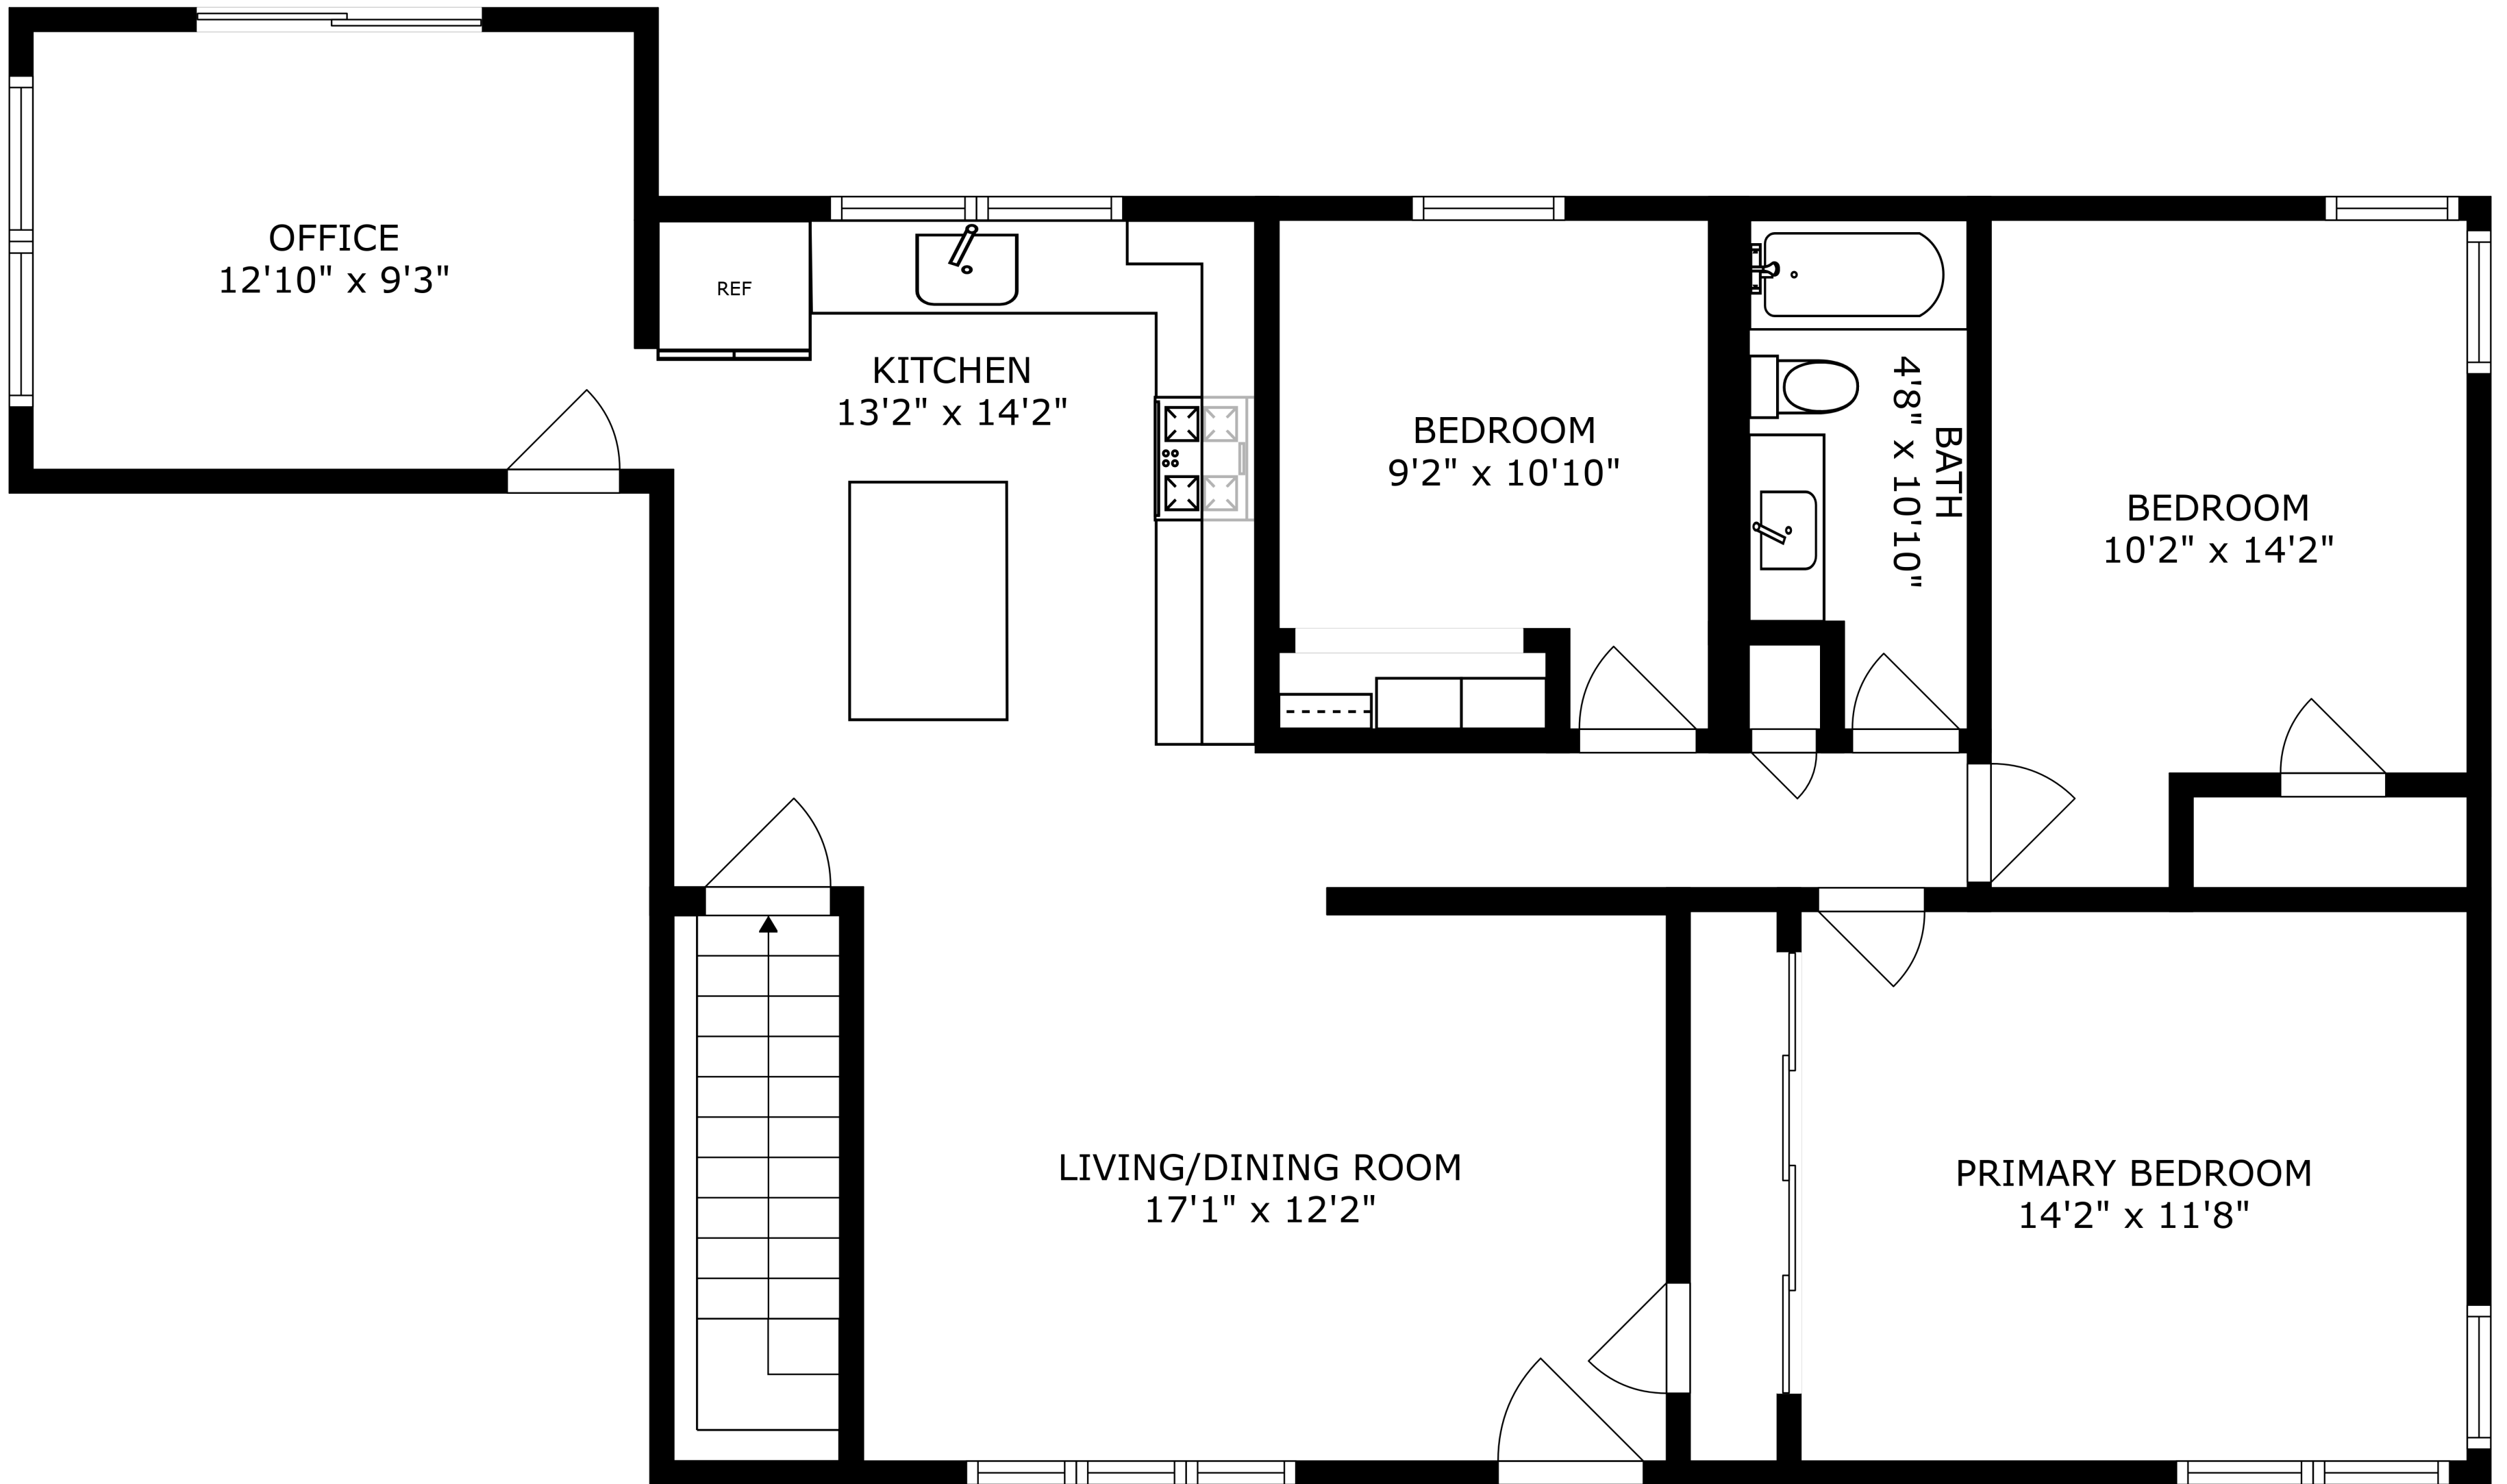

FLOOR 2

FLOOR 1

SIZES AND DIMENSIONS ARE APPROXIMATE, ACTUAL MAY VARY.

SIZES AND DIMENSIONS ARE APPROXIMATE, ACTUAL MAY VARY.

LAUNDRY
14'8" x 12'3"

BATH
10'6" x 11'9"

■ RECREATION ROOM
21'0" x 26'6"

BASEMENT
17'8" x 14'4"