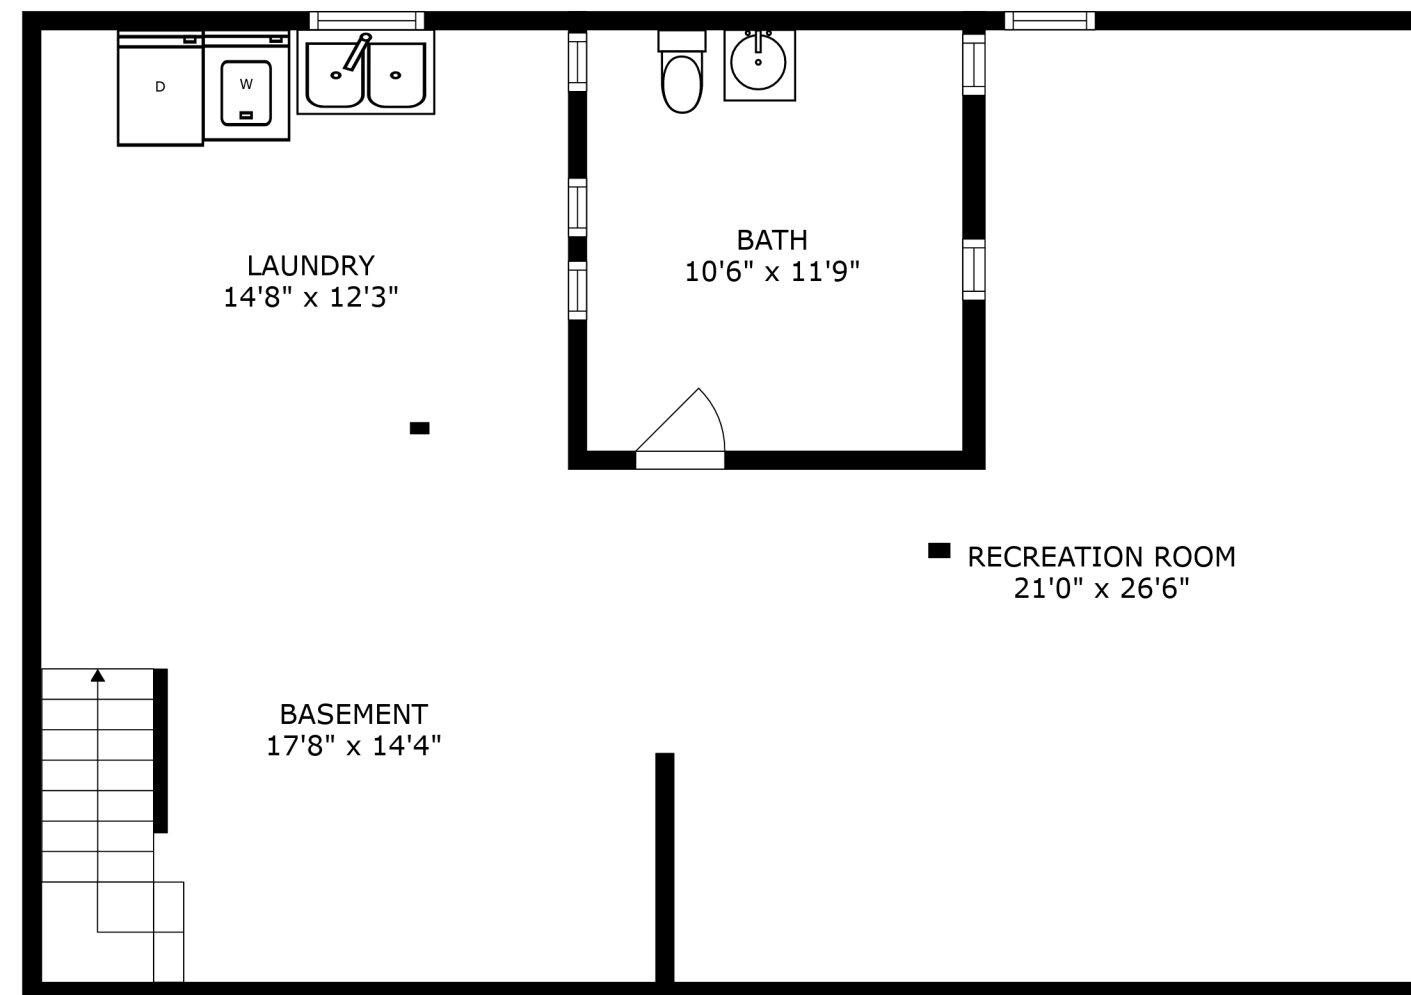

FLOOR 2

FLOOR 1

SIZES AND DIMENSIONS ARE APPROXIMATE, ACTUAL MAY VARY.

SIZES AND DIMENSIONS ARE APPROXIMATE, ACTUAL MAY VARY.

LAUNDRY
14'8" x 12'3"

BATH
10'6" x 11'9"

■ RECREATION ROOM
21'0" x 26'6"

BASEMENT
17'8" x 14'4"