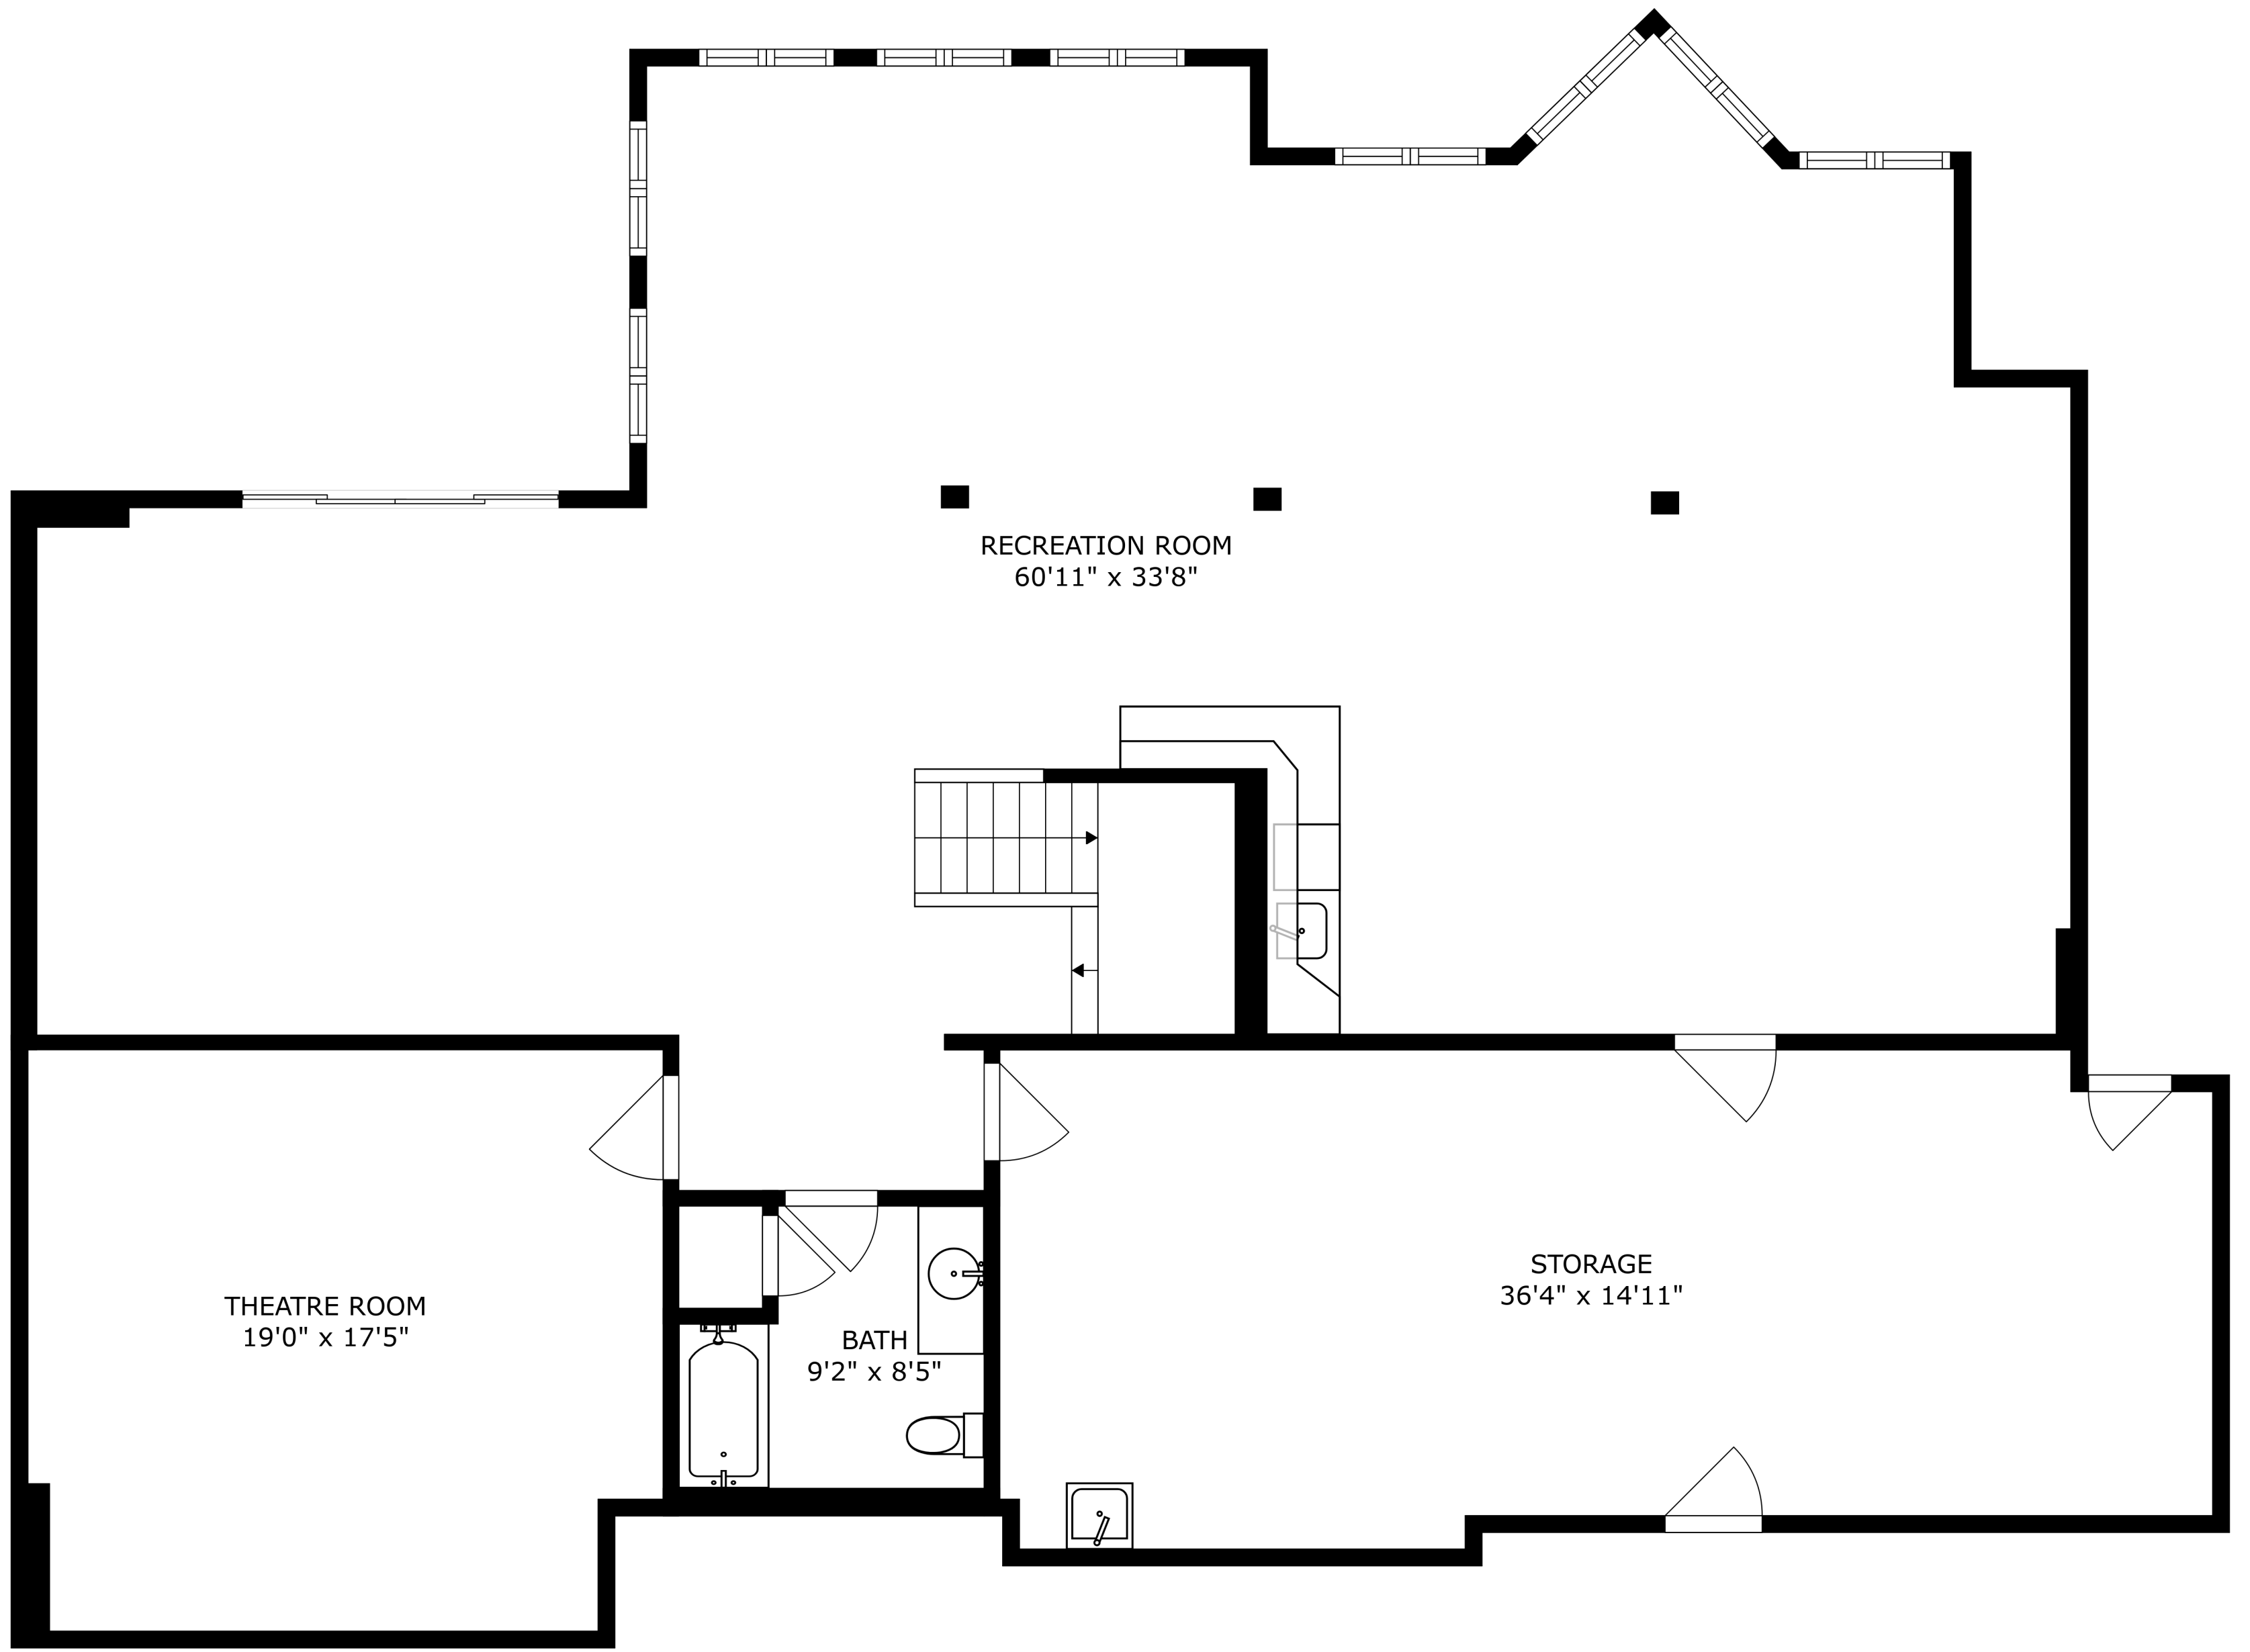

FLOOR 1

FLOOR 3

FLOOR 2

SIZES AND DIMENSIONS ARE APPROXIMATE, ACTUAL MAY VARY.

SIZES AND DIMENSIONS ARE APPROXIMATE, ACTUAL MAY VARY.

SIZES AND DIMENSIONS ARE APPROXIMATE, ACTUAL MAY VARY.

RECREATION ROOM  
60'11" x 33'8"

THEATRE ROOM  
19'0" x 17'5"

BATH  
9'2" x 8'5"

STORAGE  
36'4" x 14'11"

SIZES AND DIMENSIONS ARE APPROXIMATE, ACTUAL MAY VARY.