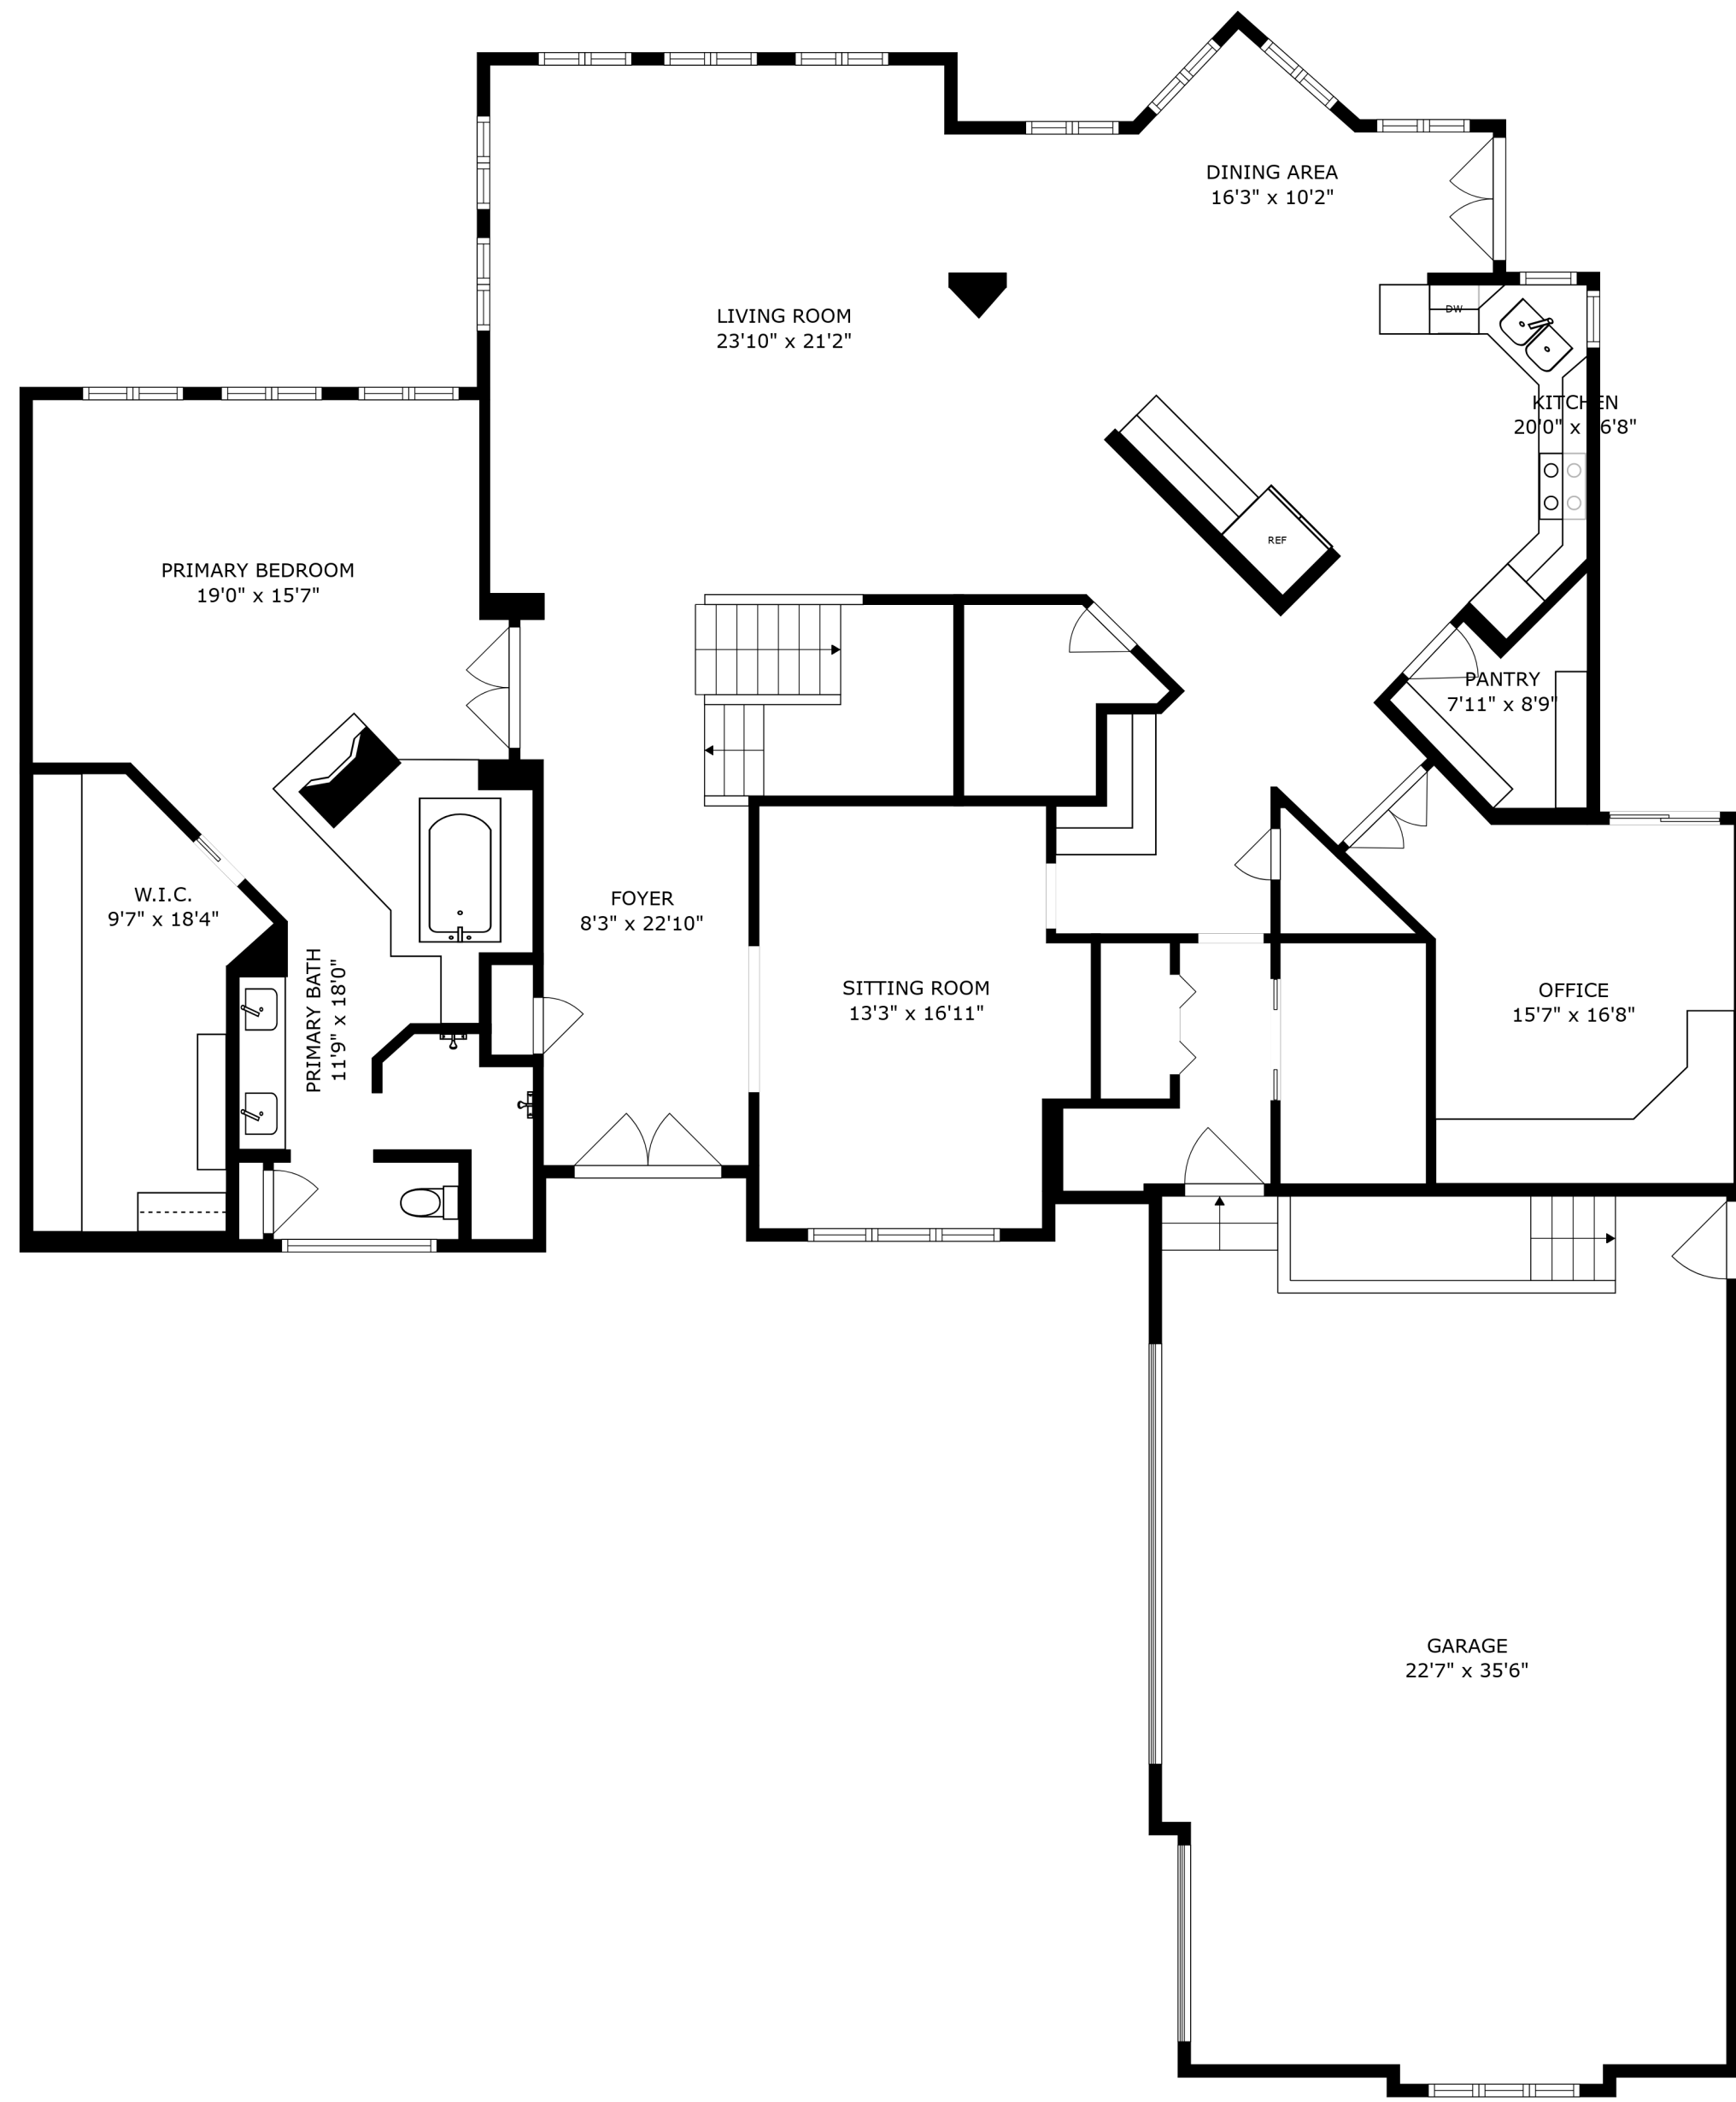

FLOOR 1

FLOOR 3

FLOOR 2

SIZES AND DIMENSIONS ARE APPROXIMATE, ACTUAL MAY VARY.

SIZES AND DIMENSIONS ARE APPROXIMATE, ACTUAL MAY VARY.

SIZES AND DIMENSIONS ARE APPROXIMATE, ACTUAL MAY VARY.

RECREATION ROOM  
60'11" x 33'8"

THEATRE ROOM  
19'0" x 17'5"

BATH  
9'2" x 8'5"

STORAGE  
36'4" x 14'11"

SIZES AND DIMENSIONS ARE APPROXIMATE, ACTUAL MAY VARY.