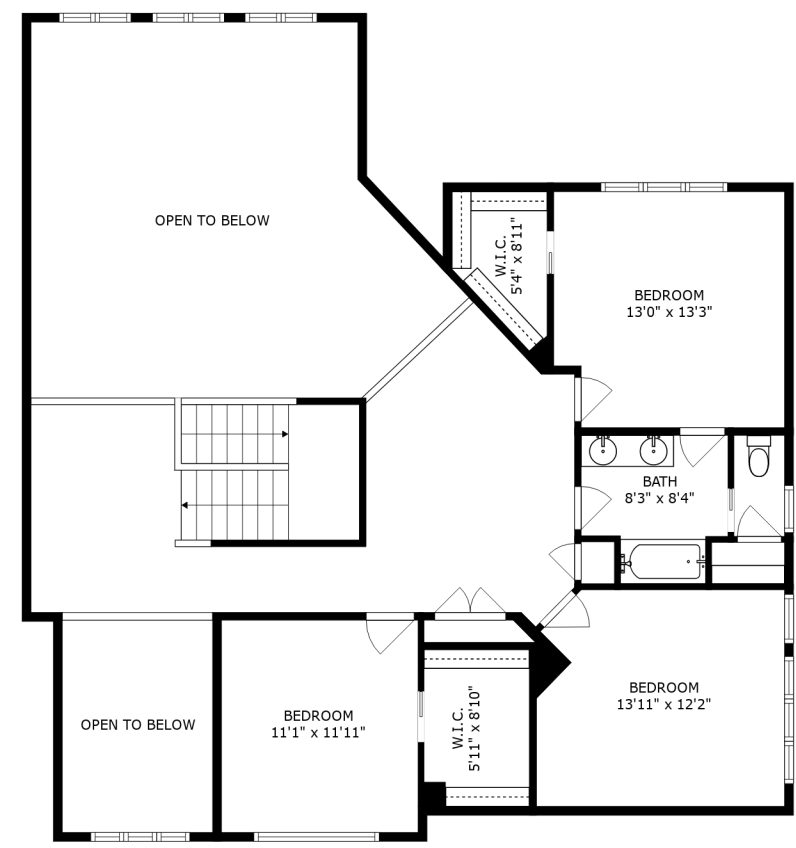

FLOOR 1

FLOOR 3

FLOOR 2

SIZES AND DIMENSIONS ARE APPROXIMATE, ACTUAL MAY VARY.

SIZES AND DIMENSIONS ARE APPROXIMATE, ACTUAL MAY VARY.

SIZES AND DIMENSIONS ARE APPROXIMATE, ACTUAL MAY VARY.

RECREATION ROOM  
60'11" x 33'8"

THEATRE ROOM  
19'0" x 17'5"

BATH  
9'2" x 8'5"

STORAGE  
36'4" x 14'11"

SIZES AND DIMENSIONS ARE APPROXIMATE, ACTUAL MAY VARY.