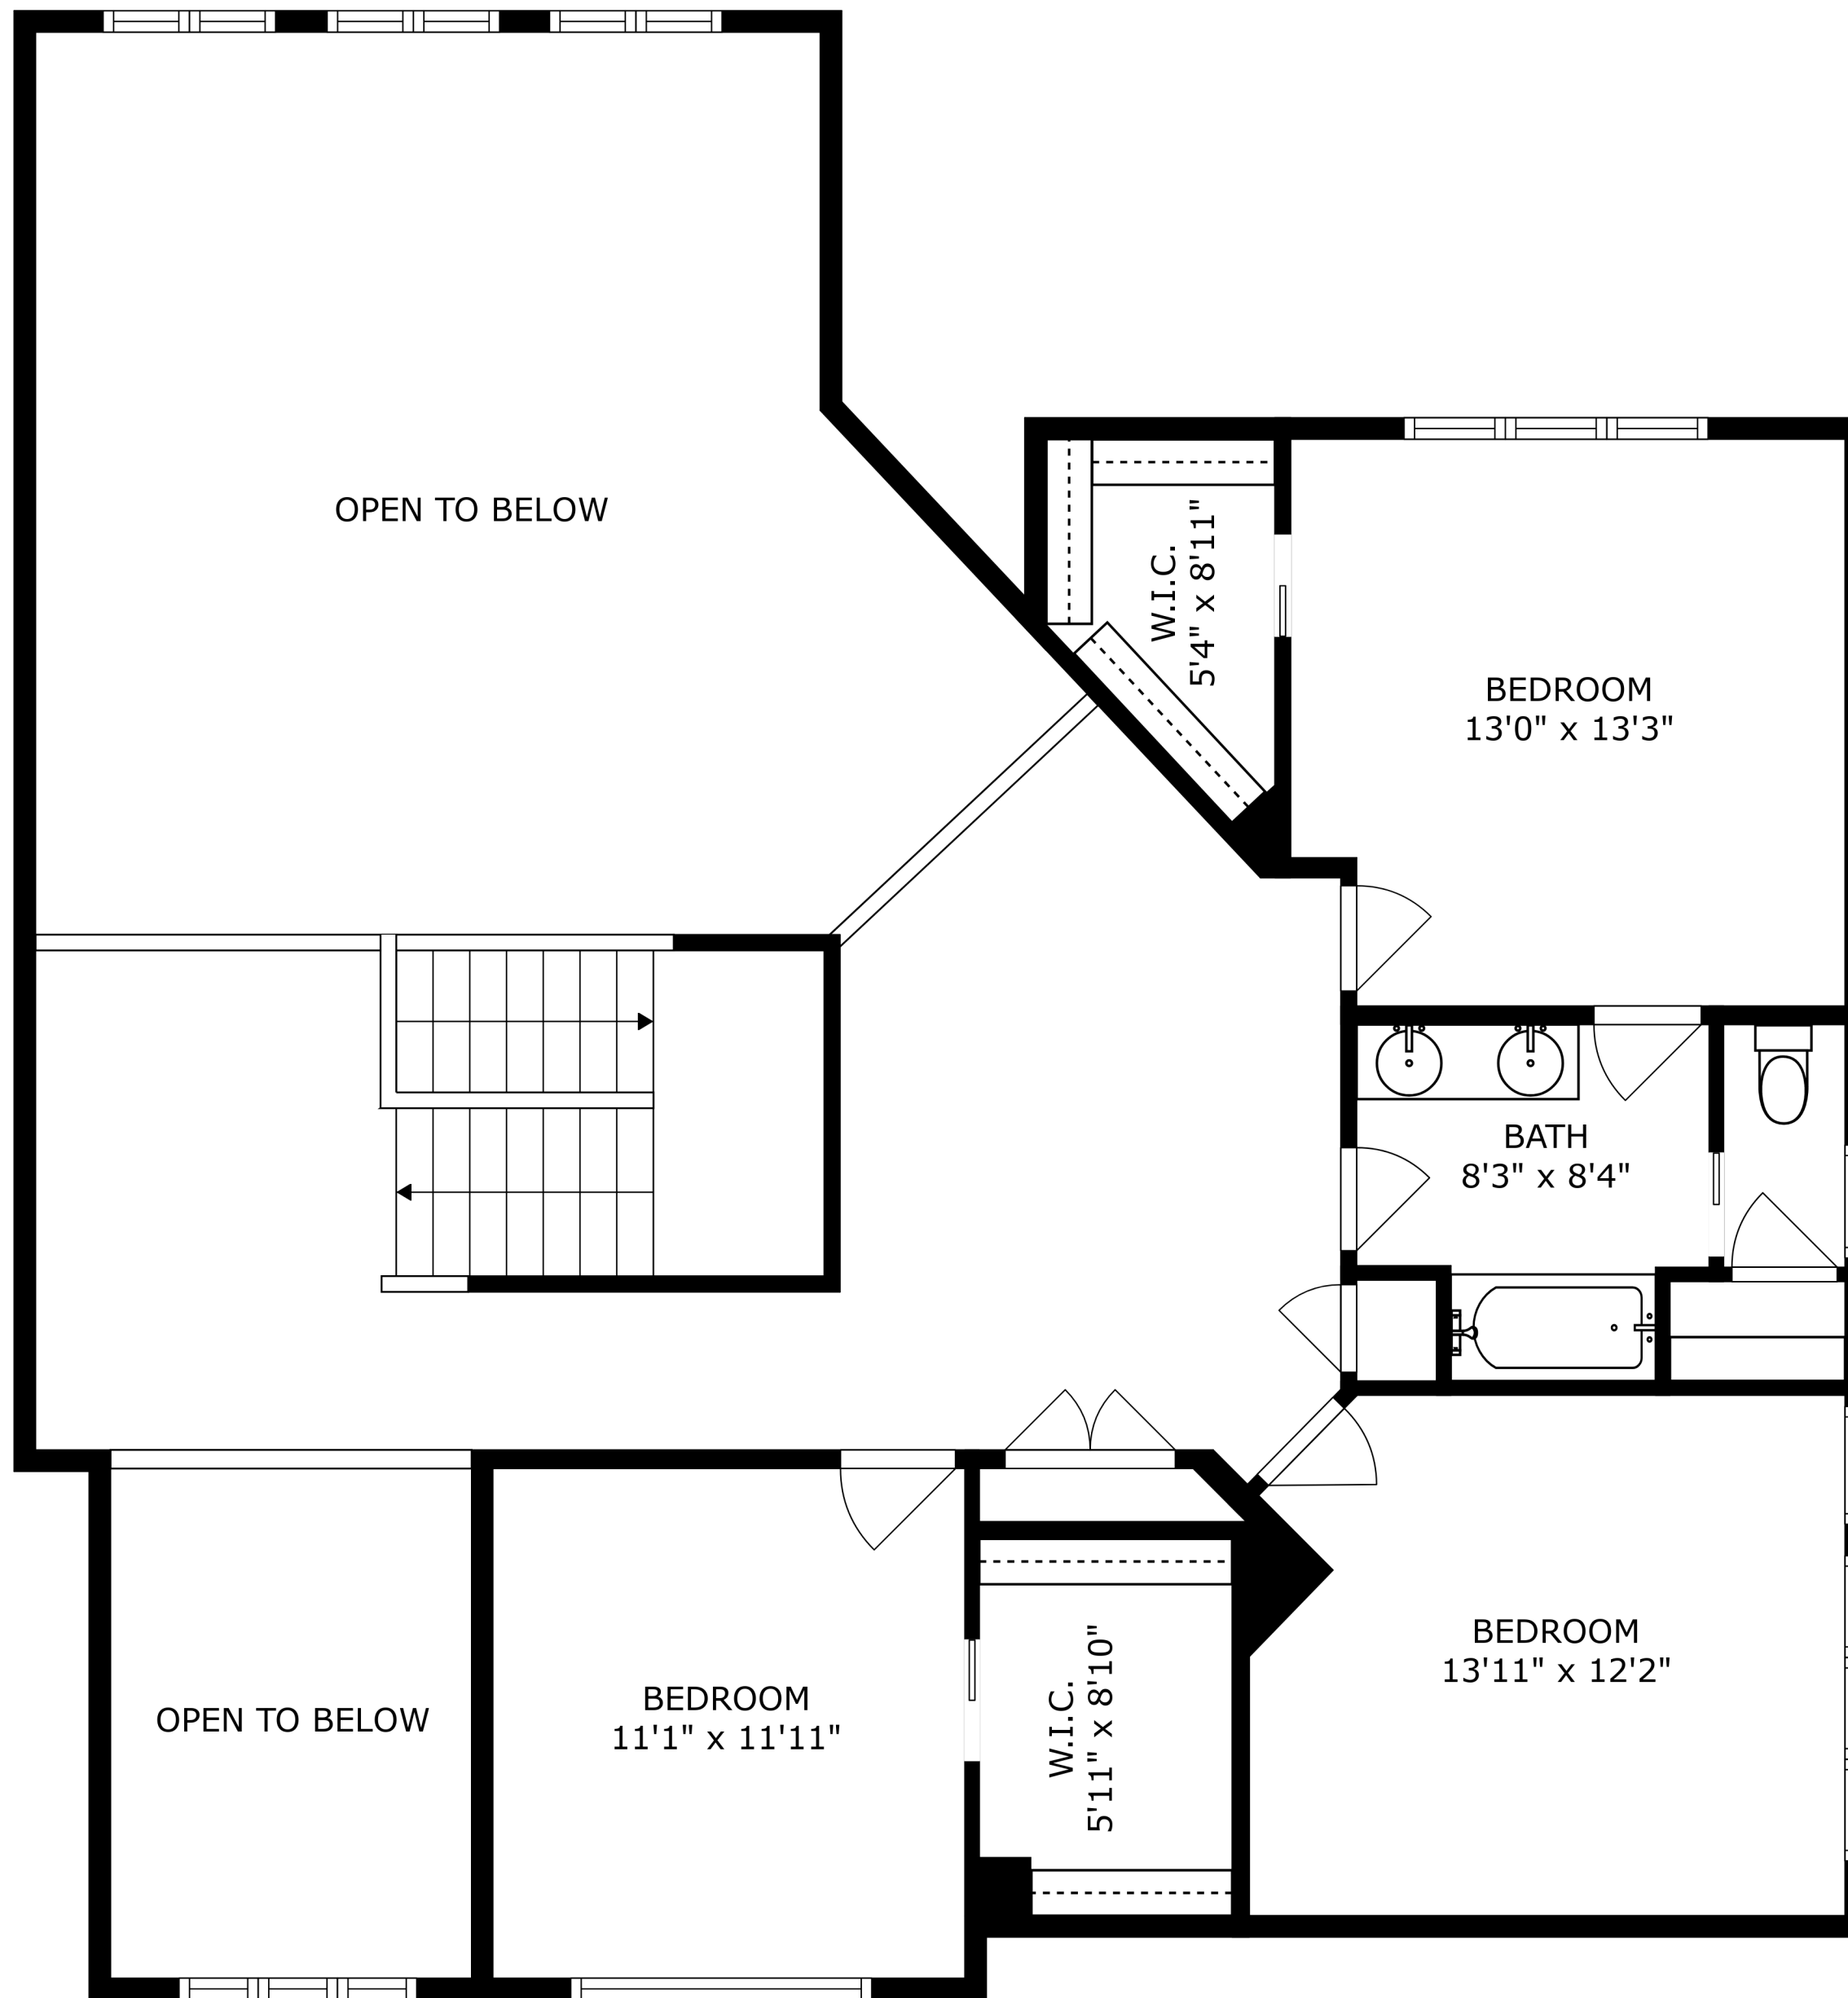

FLOOR 1

FLOOR 3

FLOOR 2

SIZES AND DIMENSIONS ARE APPROXIMATE, ACTUAL MAY VARY.

SIZES AND DIMENSIONS ARE APPROXIMATE, ACTUAL MAY VARY.

SIZES AND DIMENSIONS ARE APPROXIMATE, ACTUAL MAY VARY.

RECREATION ROOM  
60'11" x 33'8"

THEATRE ROOM  
19'0" x 17'5"

BATH  
9'2" x 8'5"

STORAGE  
36'4" x 14'11"

SIZES AND DIMENSIONS ARE APPROXIMATE, ACTUAL MAY VARY.