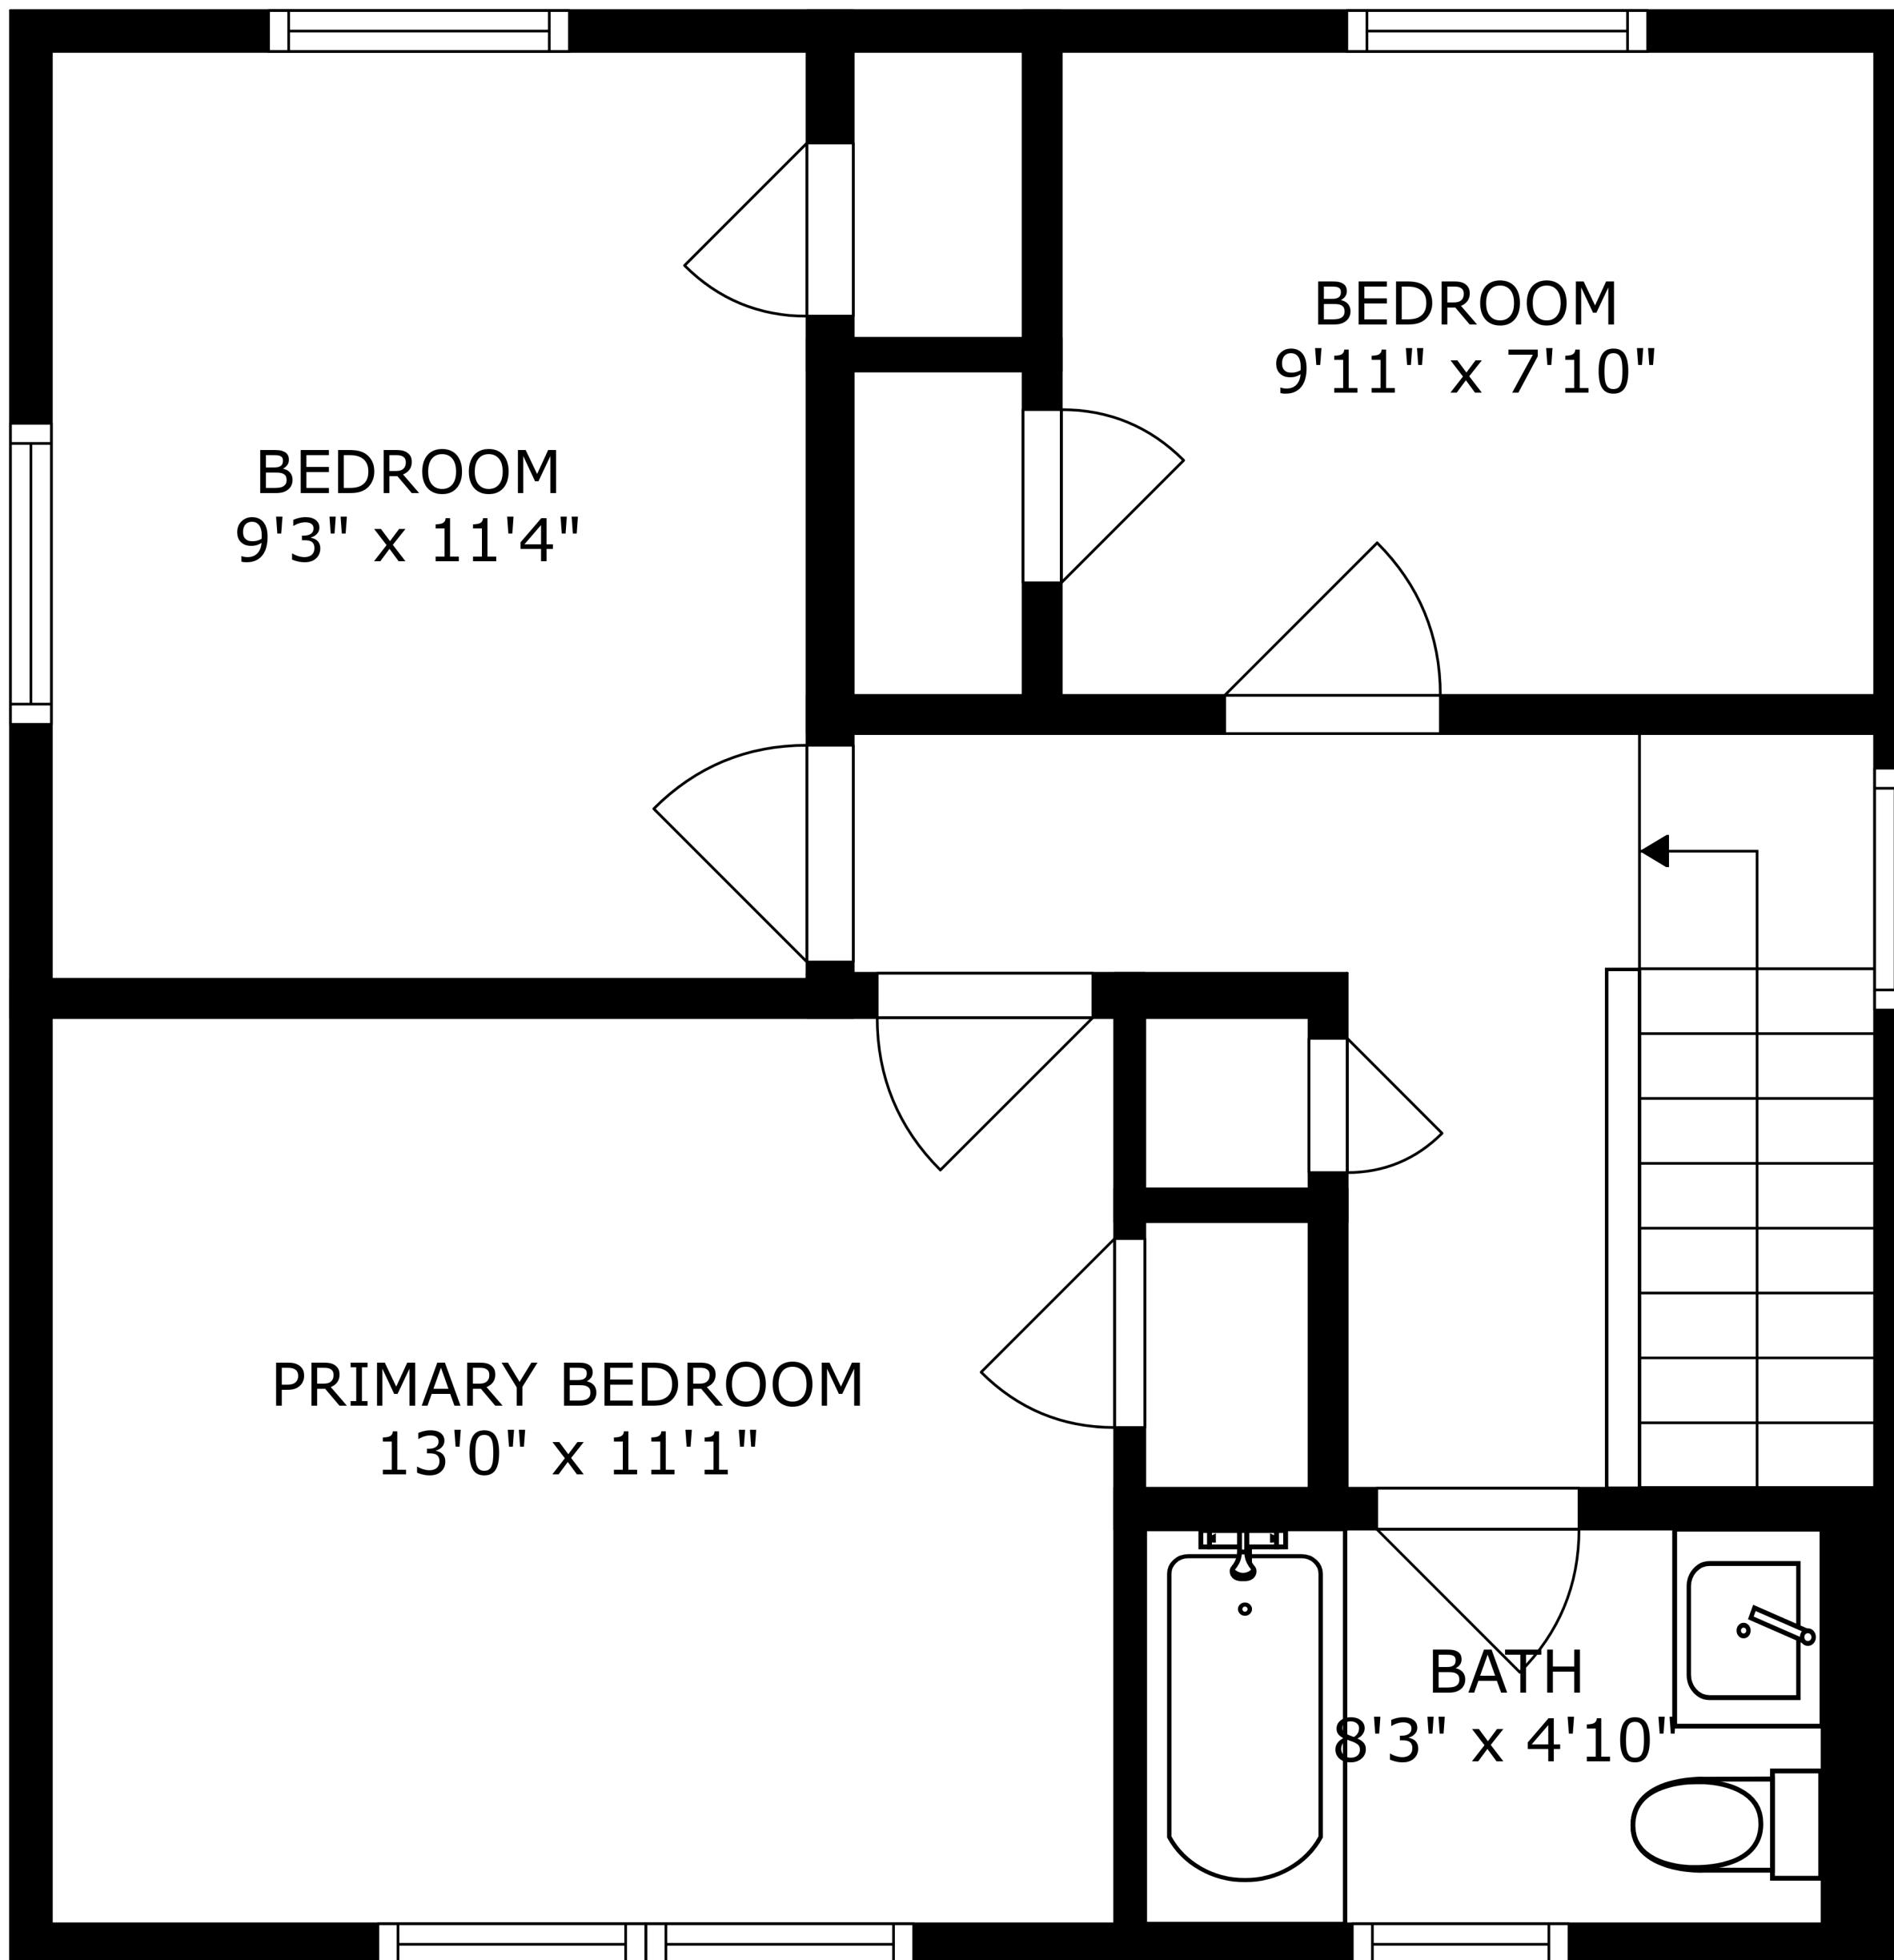

2ND FLOOR

BASEMENT

MAIN LEVEL

SIZES AND DIMENSIONS ARE APPROXIMATE, ACTUAL MAY VARY.

SIZES AND DIMENSIONS ARE APPROXIMATE, ACTUAL MAY VARY.

SIZES AND DIMENSIONS ARE APPROXIMATE, ACTUAL MAY VARY.

RECREATION ROOM
22'4" x 24'10"

LAUNDRY
7'7" x 8'1"