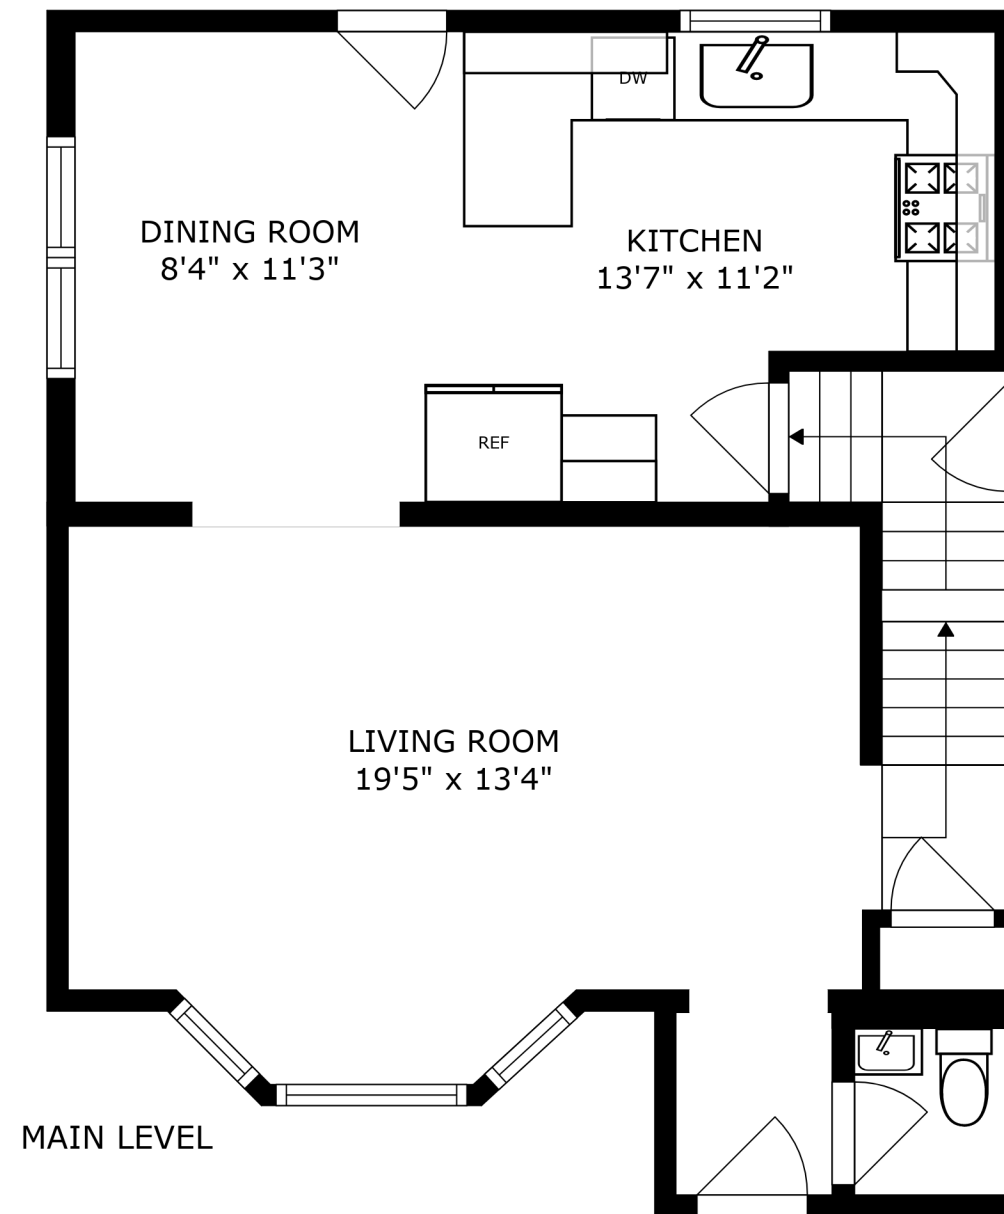

2ND FLOOR

BASEMENT

MAIN LEVEL

SIZES AND DIMENSIONS ARE APPROXIMATE, ACTUAL MAY VARY.

SIZES AND DIMENSIONS ARE APPROXIMATE, ACTUAL MAY VARY.

SIZES AND DIMENSIONS ARE APPROXIMATE, ACTUAL MAY VARY.

RECREATION ROOM
22'4" x 24'10"

LAUNDRY
7'7" x 8'1"