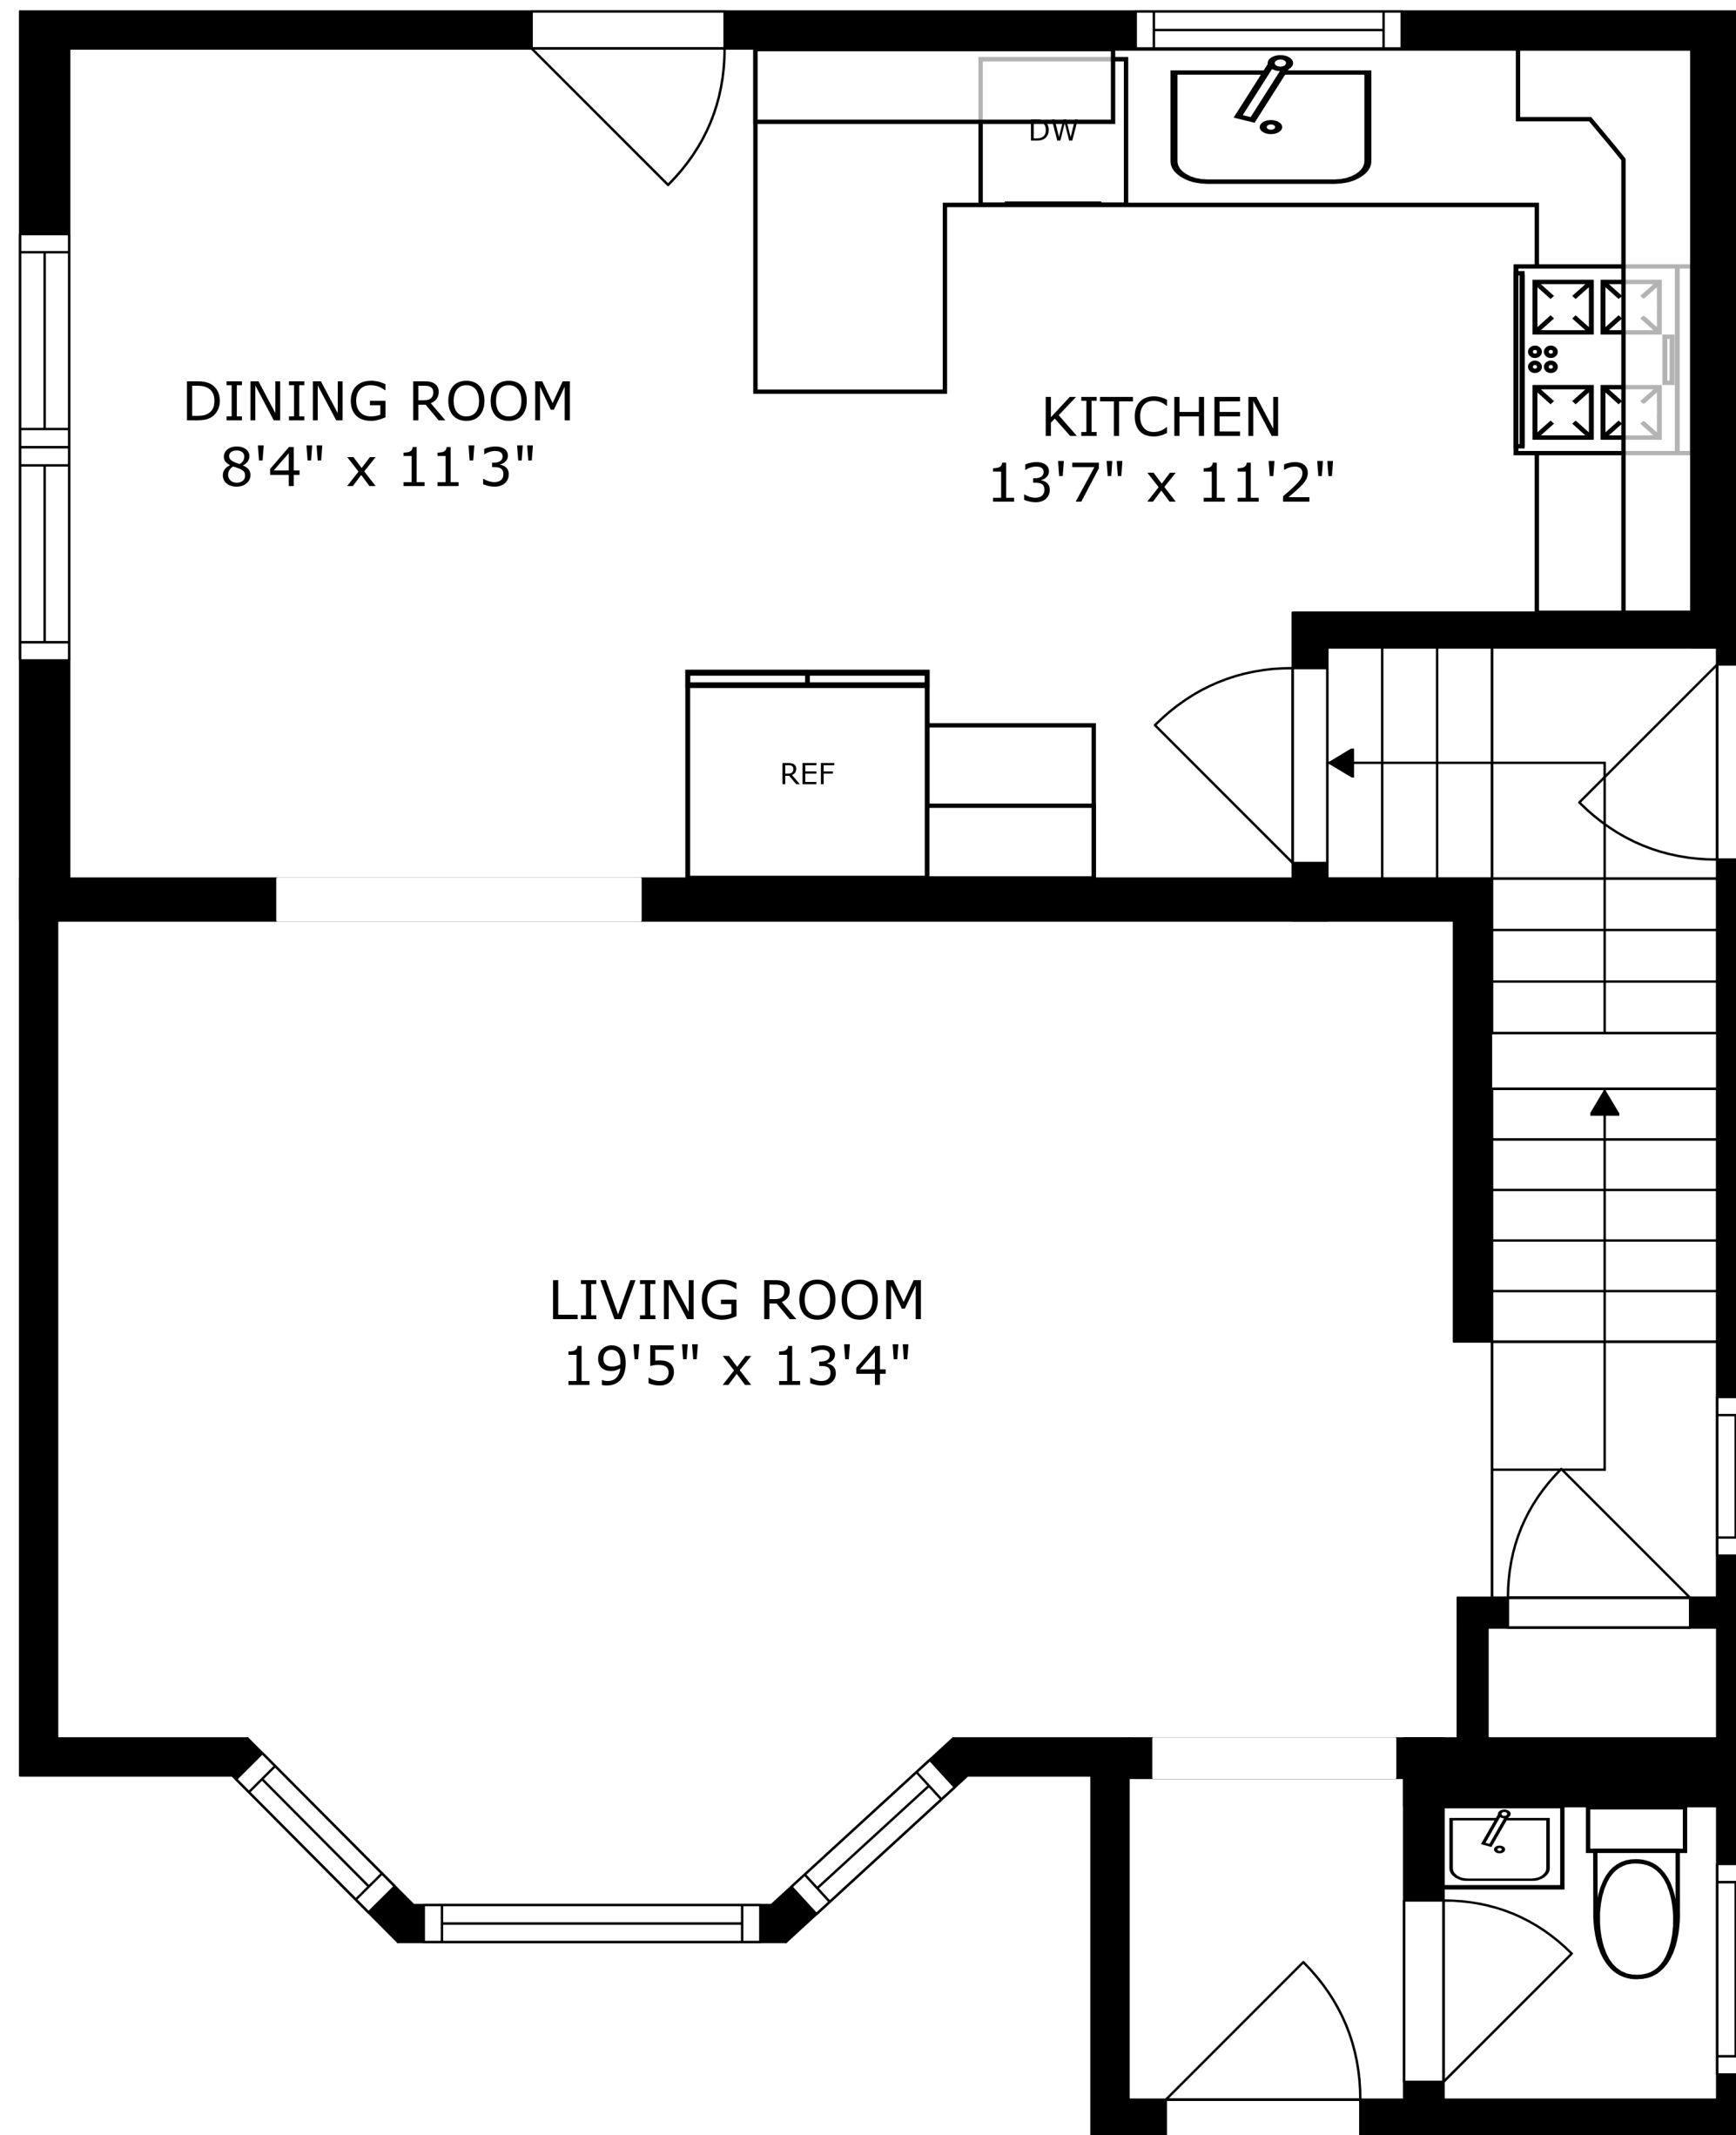

2ND FLOOR

BASEMENT

MAIN LEVEL

SIZES AND DIMENSIONS ARE APPROXIMATE, ACTUAL MAY VARY.

SIZES AND DIMENSIONS ARE APPROXIMATE, ACTUAL MAY VARY.

SIZES AND DIMENSIONS ARE APPROXIMATE, ACTUAL MAY VARY.

RECREATION ROOM
22'4" x 24'10"

LAUNDRY
7'7" x 8'1"