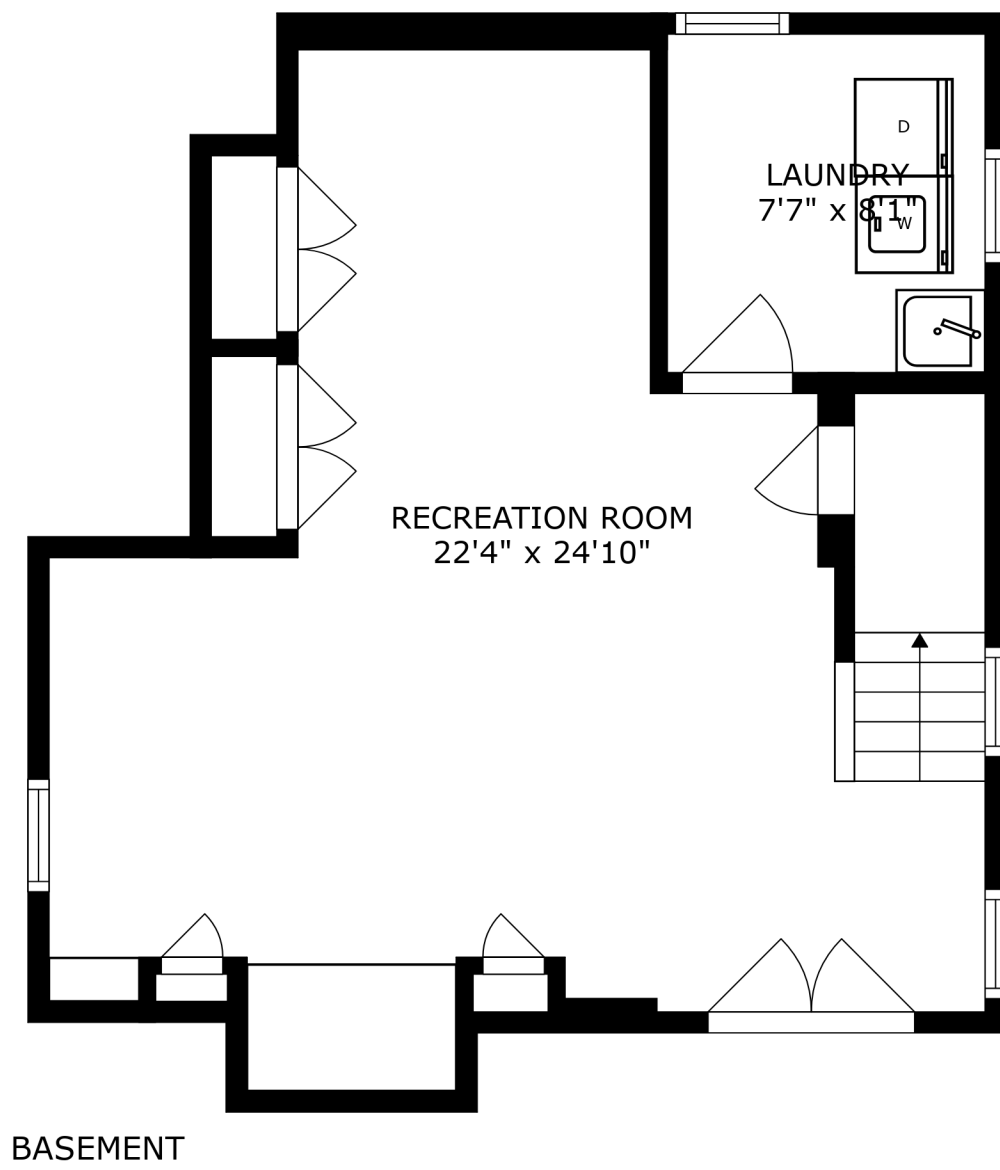

2ND FLOOR

BASEMENT

MAIN LEVEL

SIZES AND DIMENSIONS ARE APPROXIMATE, ACTUAL MAY VARY.

SIZES AND DIMENSIONS ARE APPROXIMATE, ACTUAL MAY VARY.

SIZES AND DIMENSIONS ARE APPROXIMATE, ACTUAL MAY VARY.

RECREATION ROOM
22'4" x 24'10"

LAUNDRY
7'7" x 8'1"