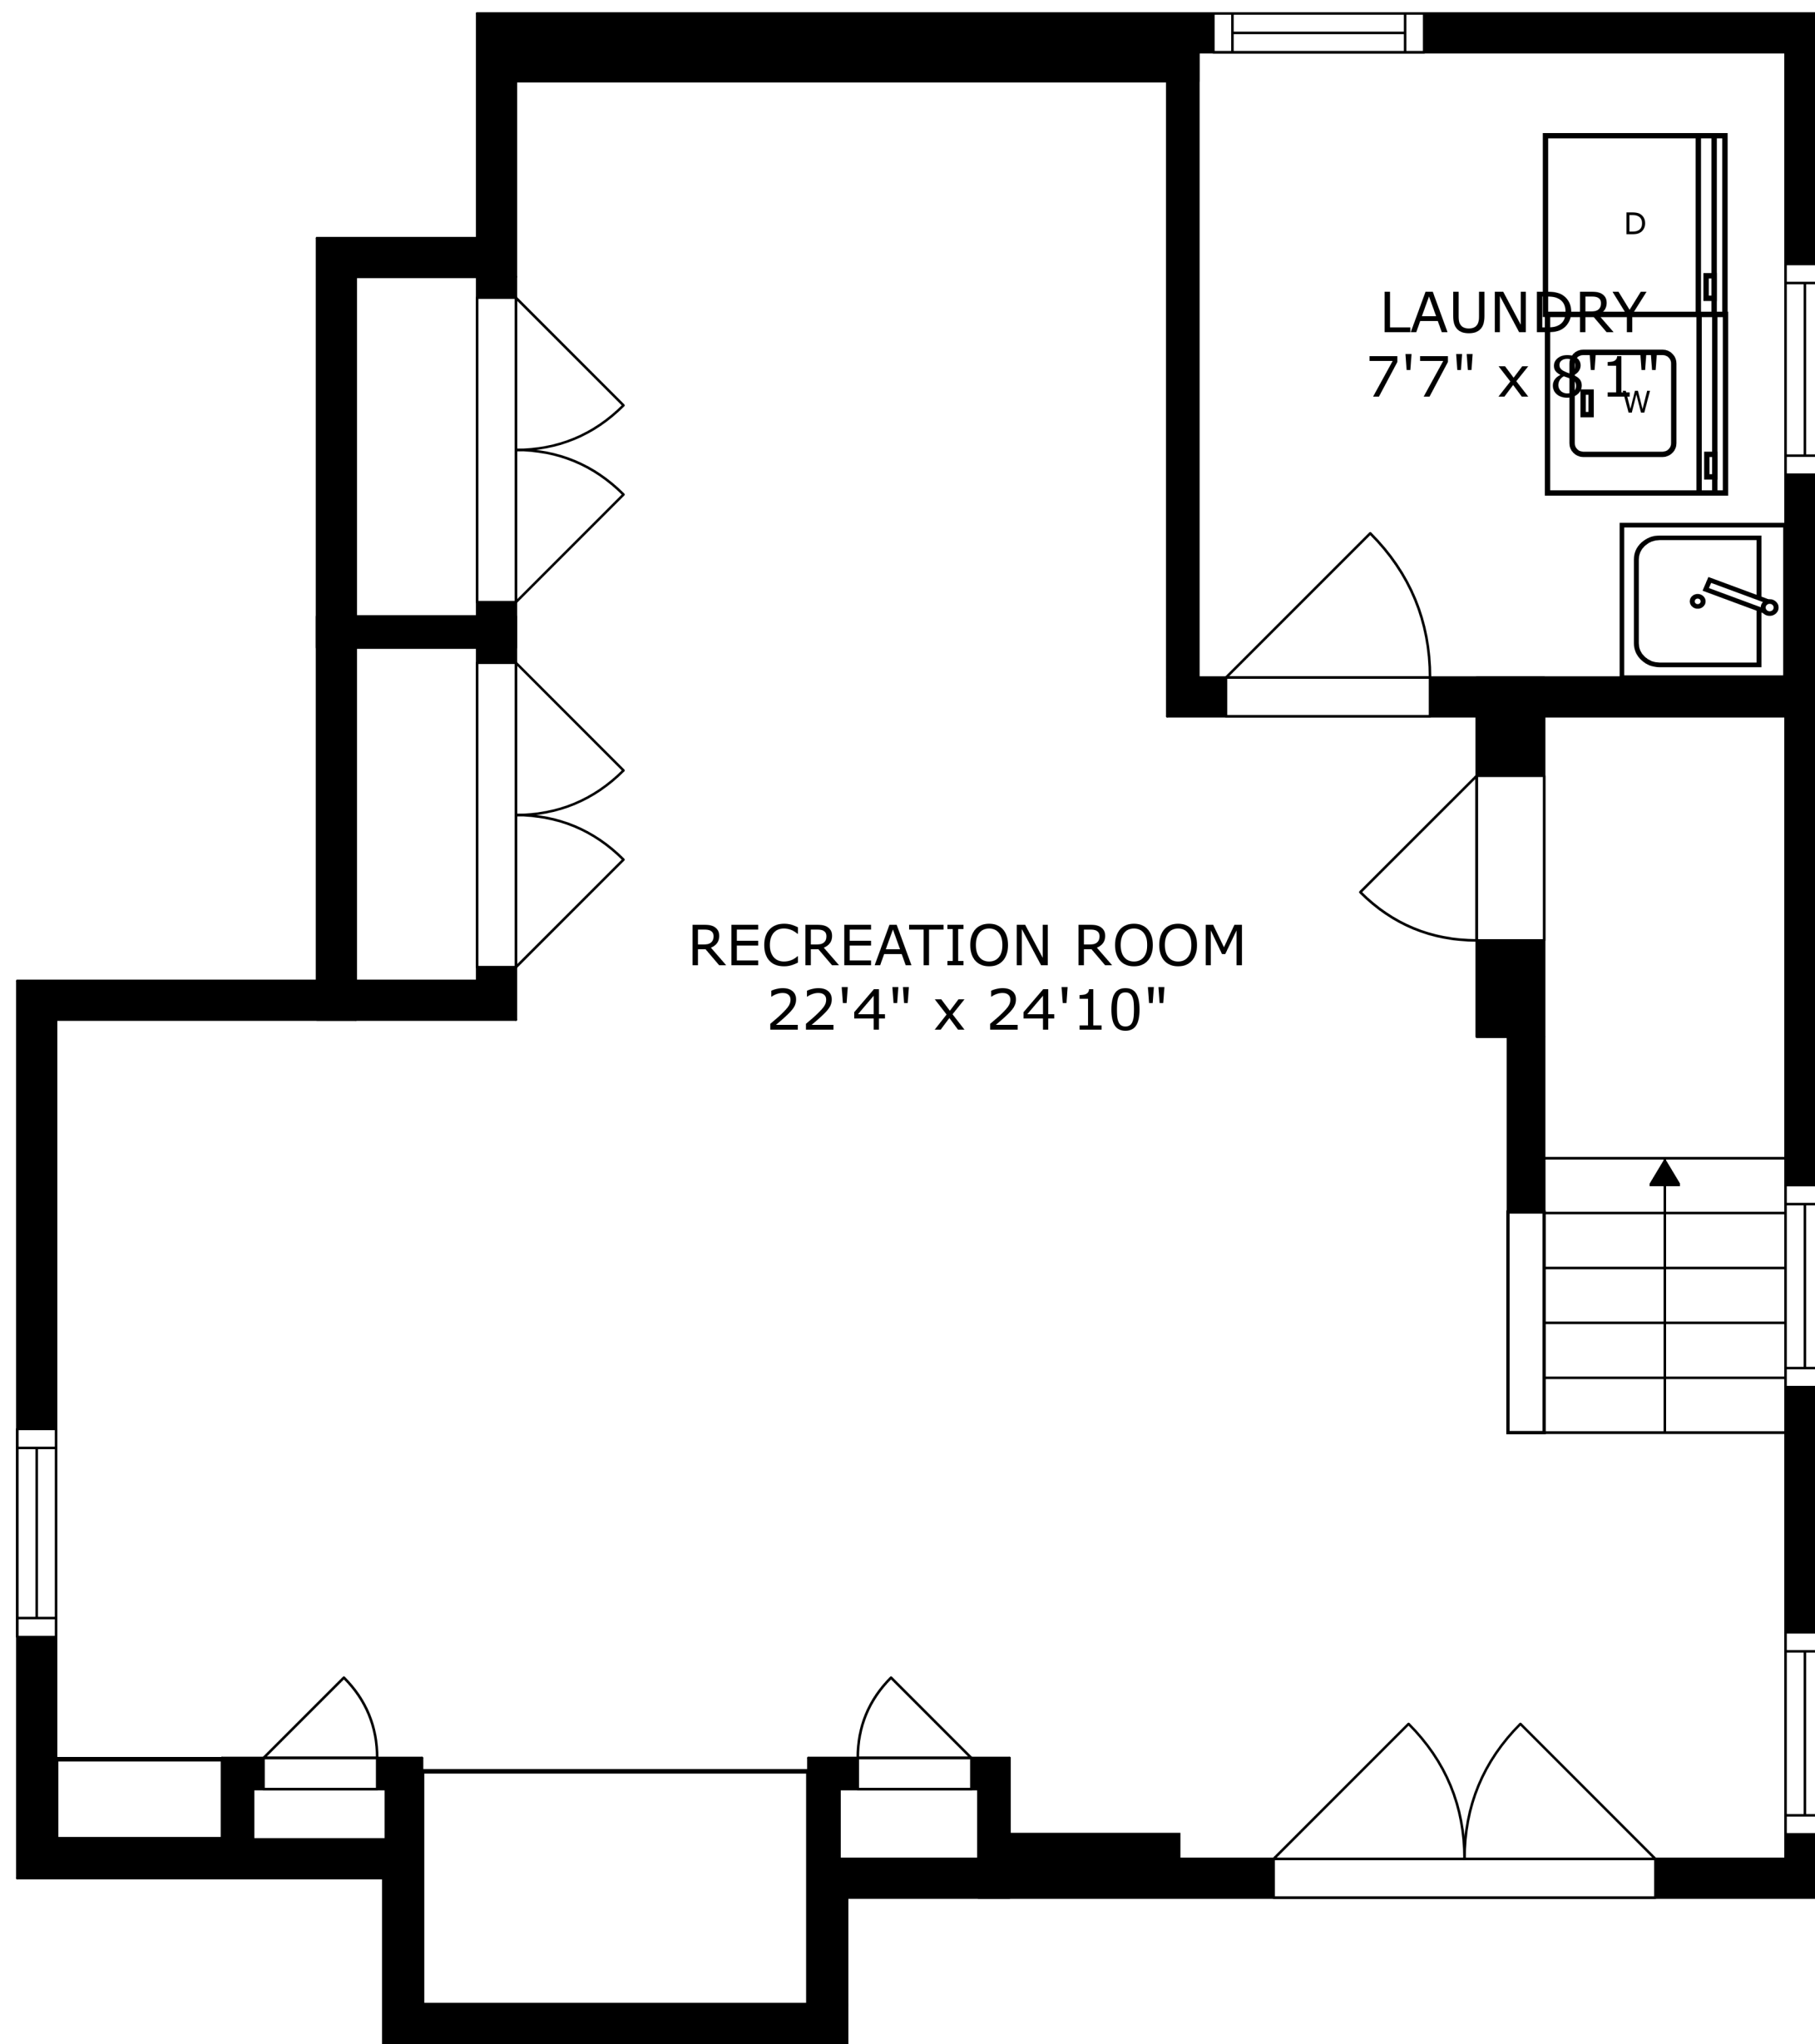

2ND FLOOR

BASEMENT

MAIN LEVEL

SIZES AND DIMENSIONS ARE APPROXIMATE, ACTUAL MAY VARY.

SIZES AND DIMENSIONS ARE APPROXIMATE, ACTUAL MAY VARY.

SIZES AND DIMENSIONS ARE APPROXIMATE, ACTUAL MAY VARY.

RECREATION ROOM
22'4" x 24'10"

LAUNDRY
7'7" x 8'1"