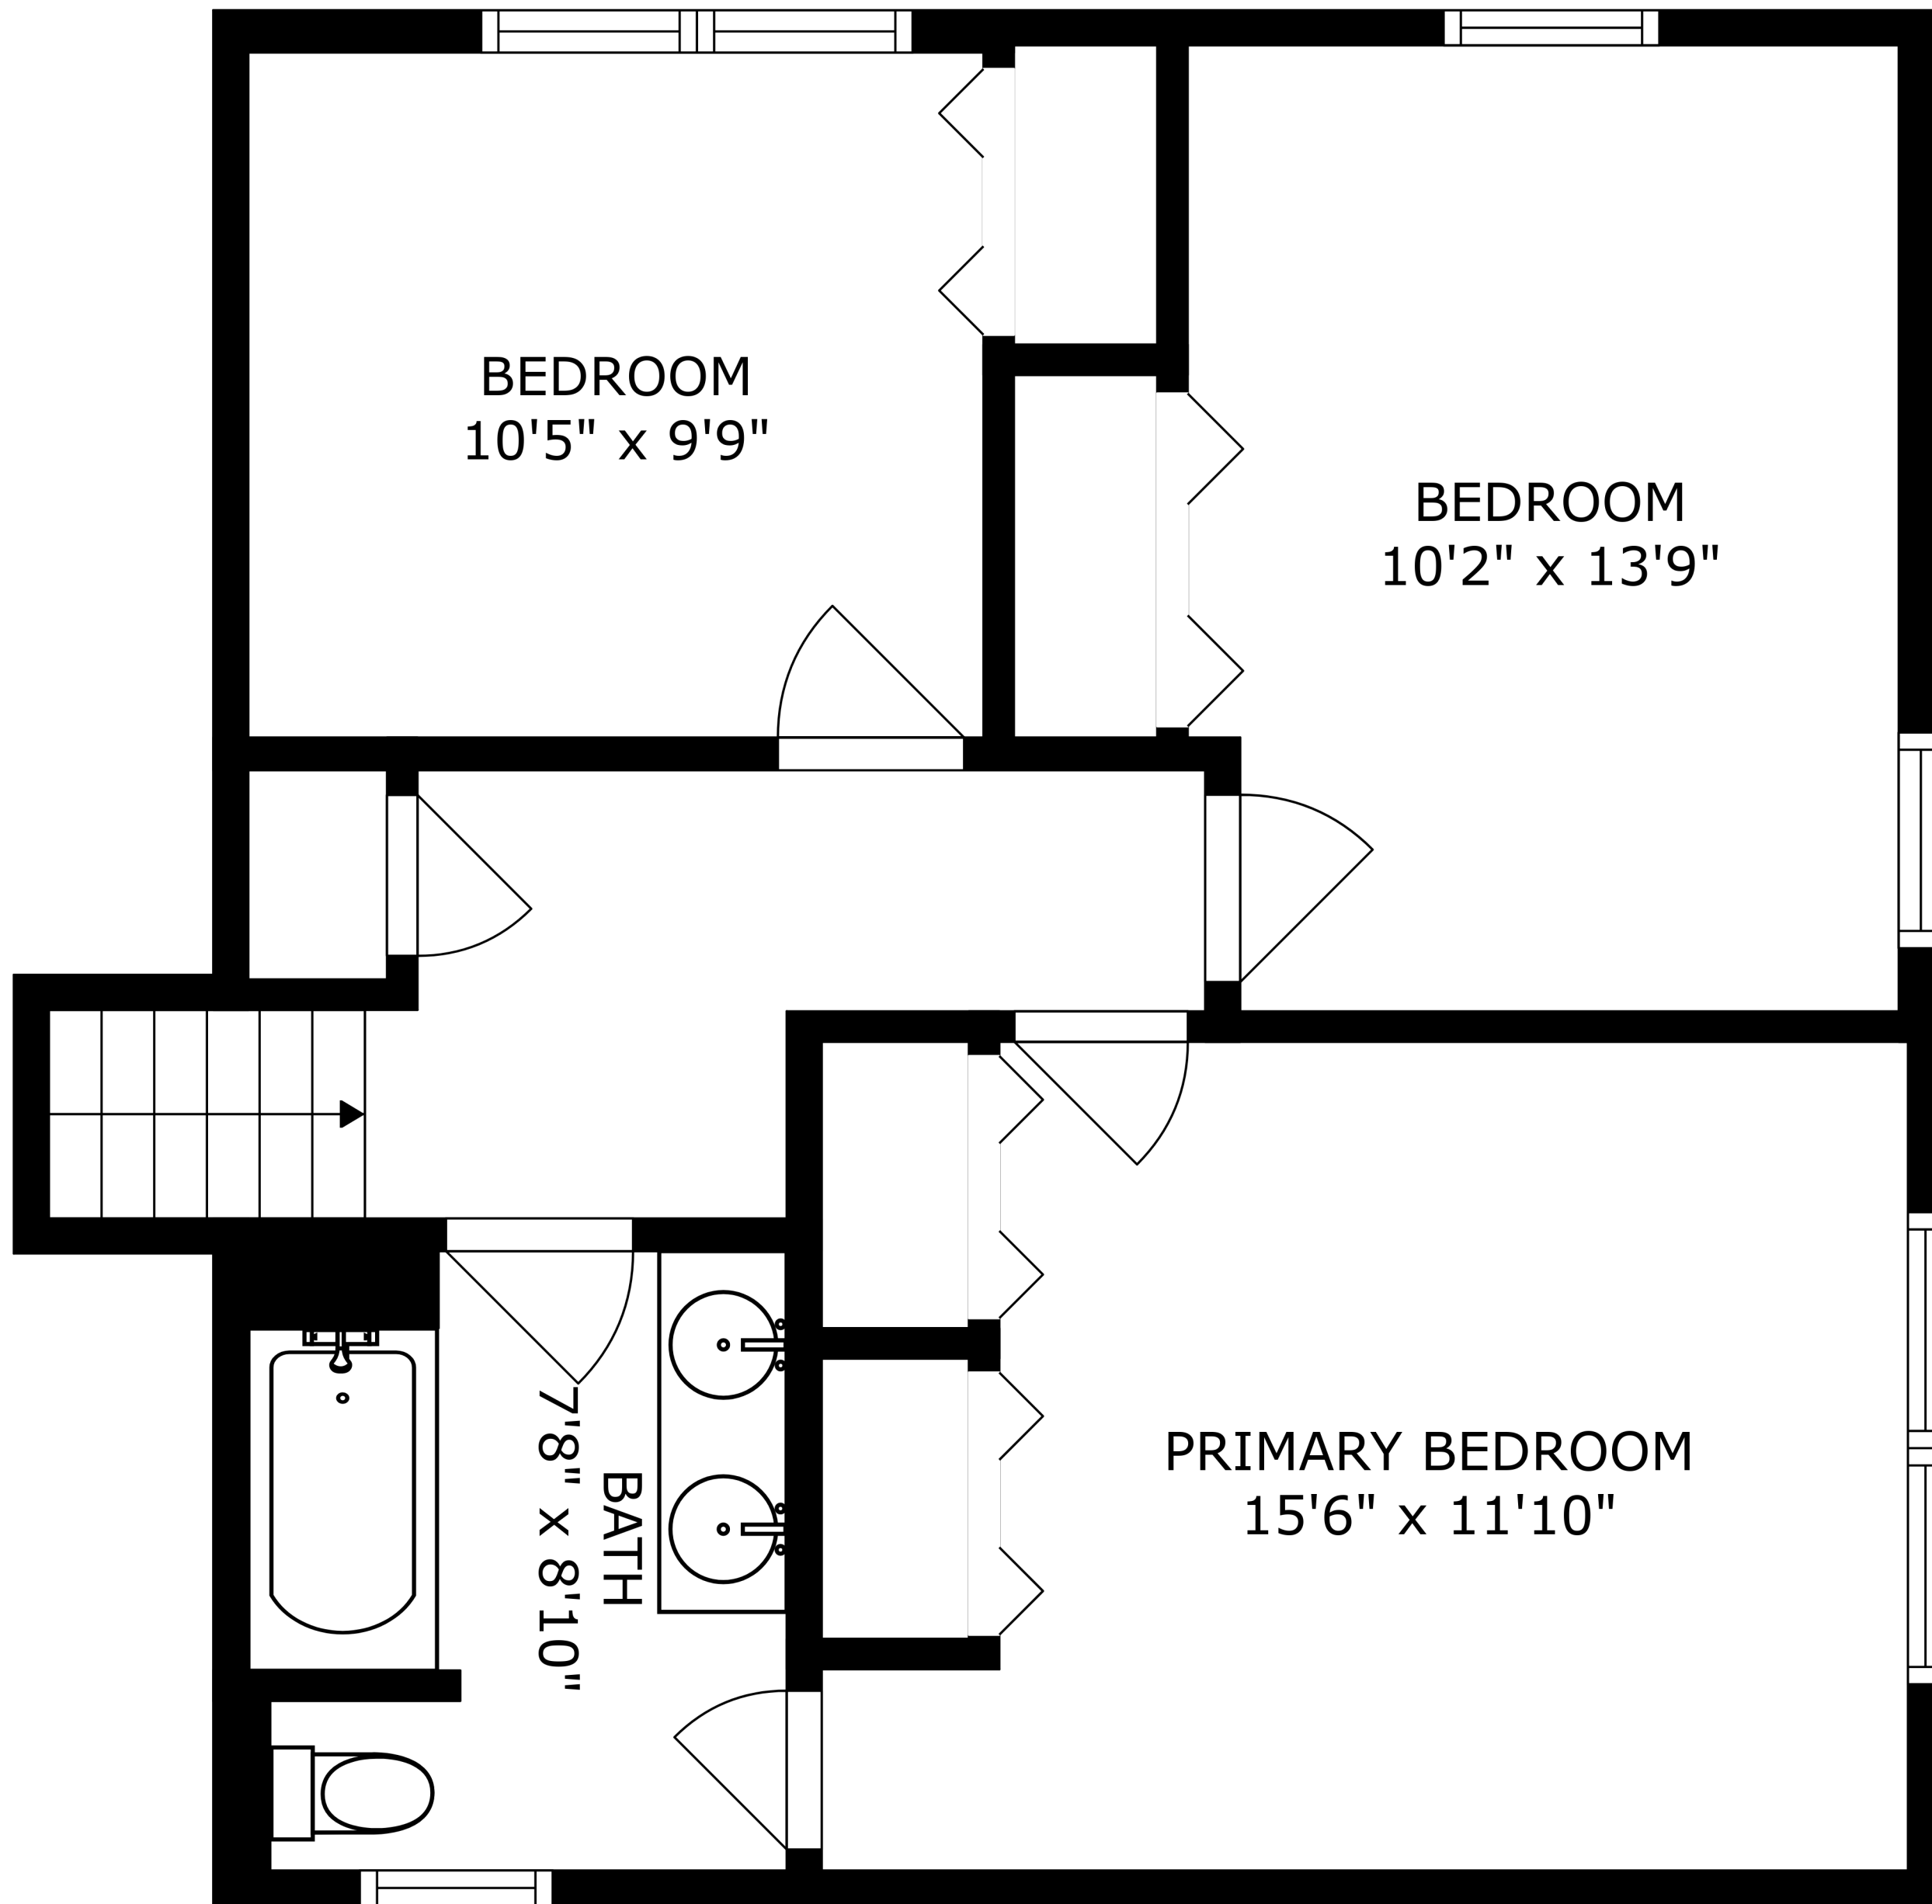

SIZES AND DIMENSIONS ARE APPROXIMATE, ACTUAL MAY VARY.

SIZES AND DIMENSIONS ARE APPROXIMATE, ACTUAL MAY VARY.

SIZES AND DIMENSIONS ARE APPROXIMATE, ACTUAL MAY VARY.

RECREATION ROOM
23'1" x 17'5"

BEDROOM
15'5" x 10'3"

BATH
6'4" x 5'6"

SIZES AND DIMENSIONS ARE APPROXIMATE, ACTUAL MAY VARY.