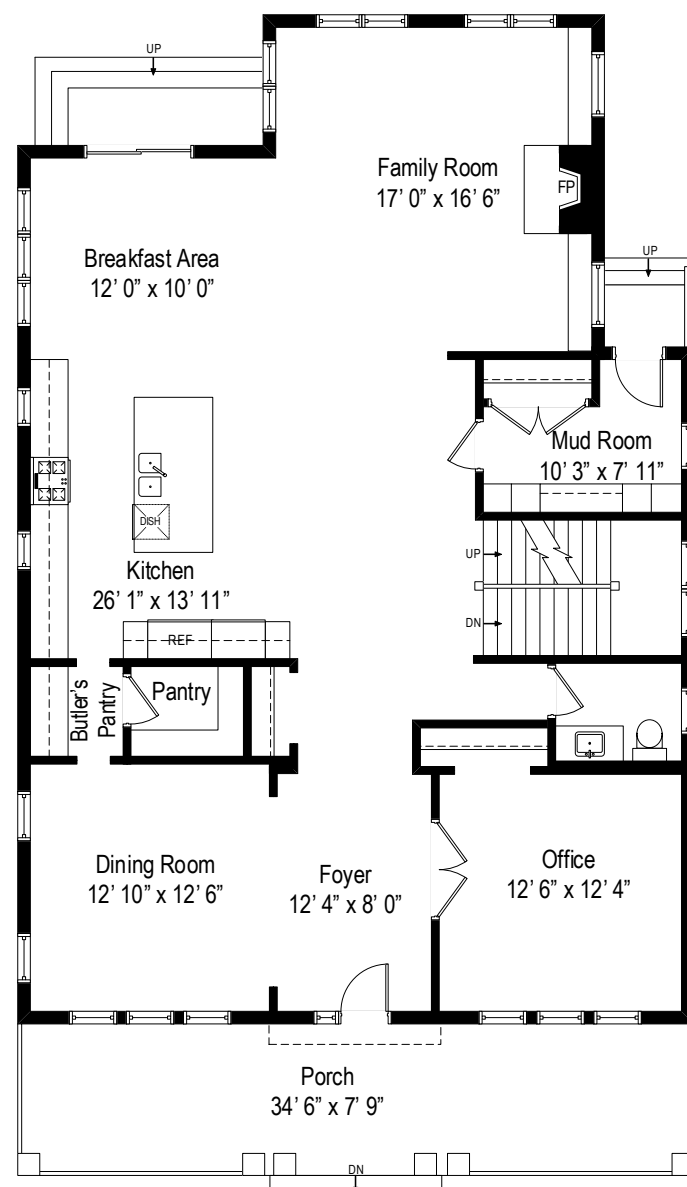

First Floor

150 Linden Avenue - Glencoe, IL 60022