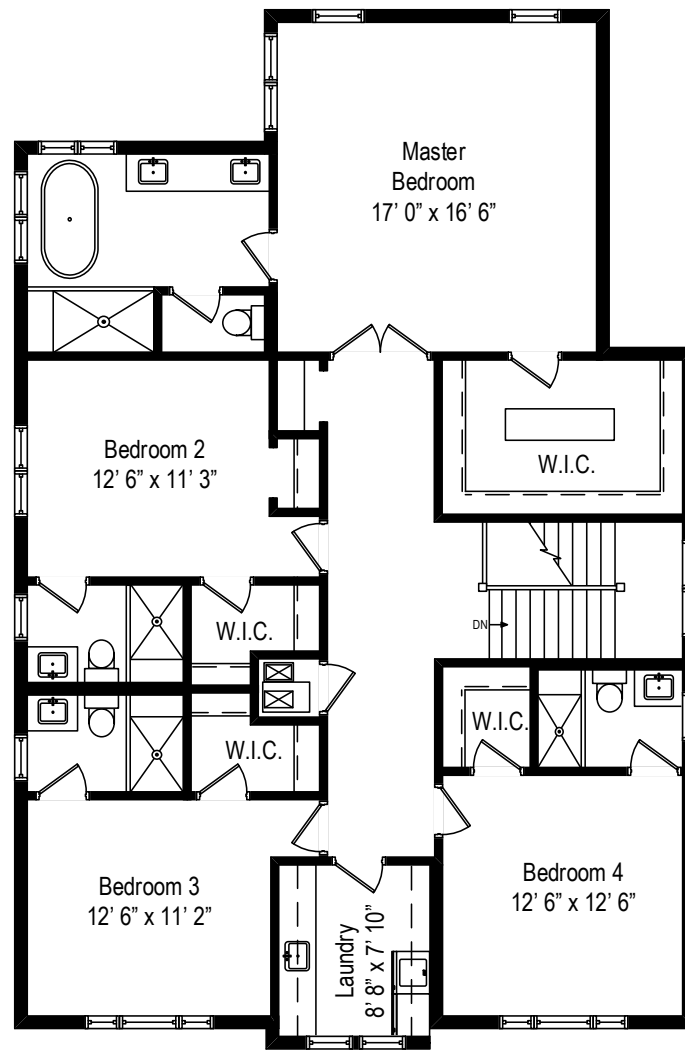

150 Linden Avenue - Glencoe, IL 60022

First Floor

150 Linden Avenue - Glencoe, IL 60022

Second Floor

All dimensions are approximate. This plan is for marketing purposes only.

150 Linden Avenue - Glencoe, IL 60022

Basement

All dimensions are approximate. This plan is for marketing purposes only.

# Second Floor

# Basement