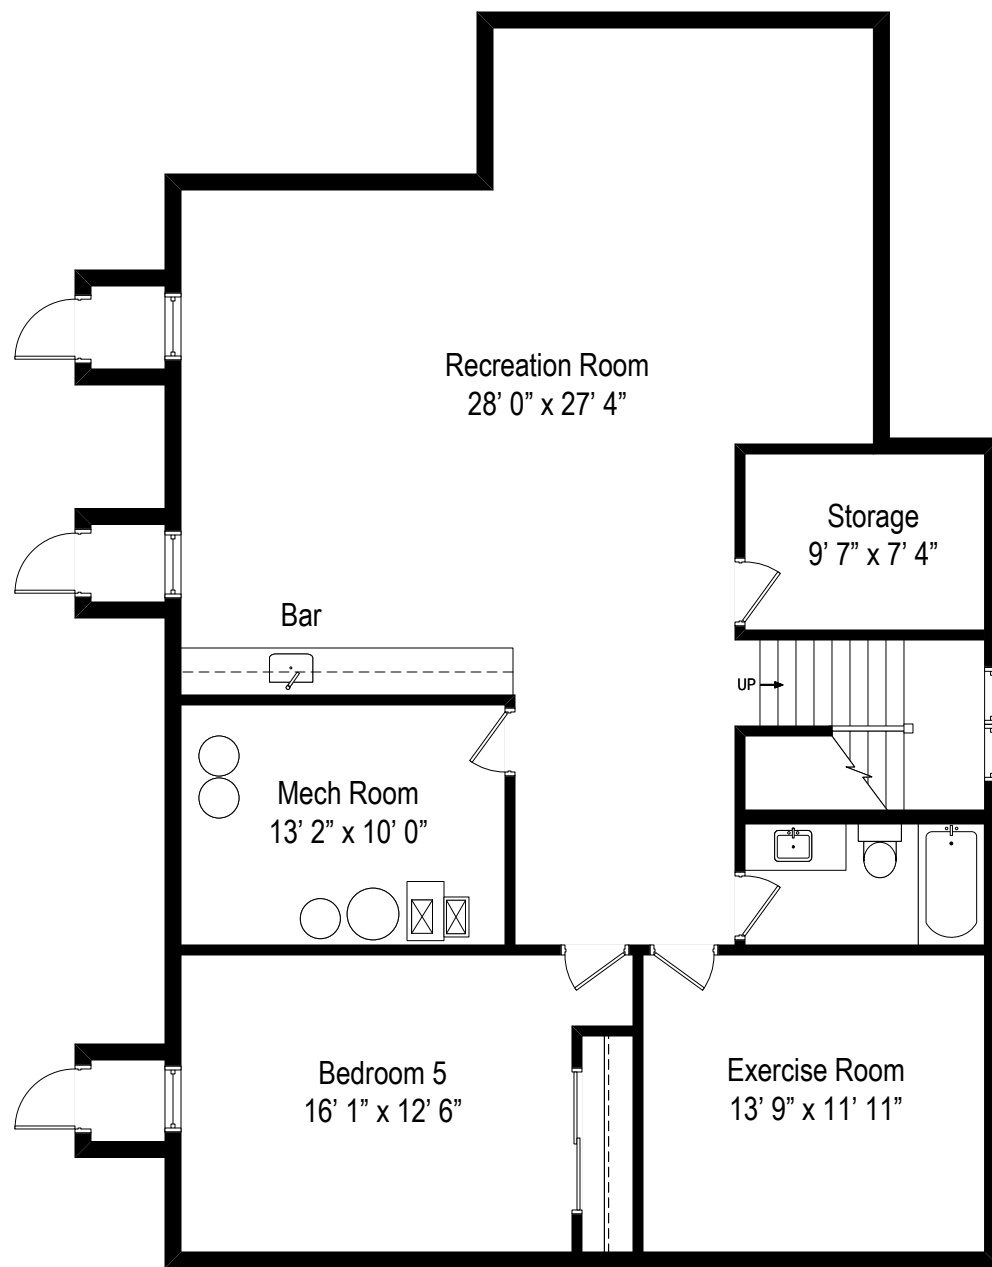

150 Linden Avenue - Glencoe, IL 60022

First Floor

150 Linden Avenue - Glencoe, IL 60022

Second Floor

All dimensions are approximate. This plan is for marketing purposes only.

150 Linden Avenue - Glencoe, IL 60022

Basement

All dimensions are approximate. This plan is for marketing purposes only.

# Second Floor

# Basement