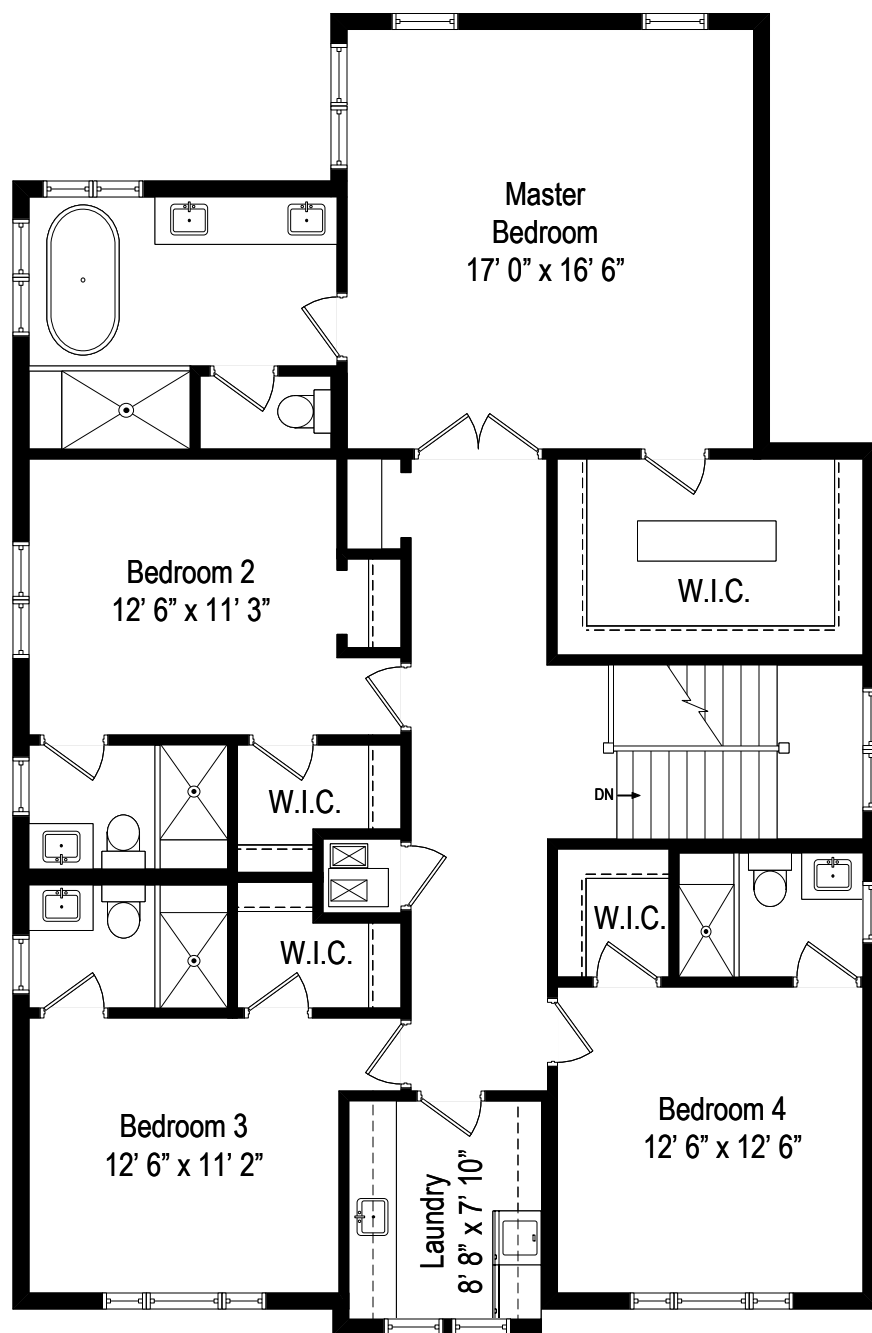

150 Linden Avenue - Glencoe, IL 60022

First Floor

150 Linden Avenue - Glencoe, IL 60022

Second Floor

All dimensions are approximate. This plan is for marketing purposes only.

150 Linden Avenue - Glencoe, IL 60022

Basement

All dimensions are approximate. This plan is for marketing purposes only.

# Second Floor

# Basement