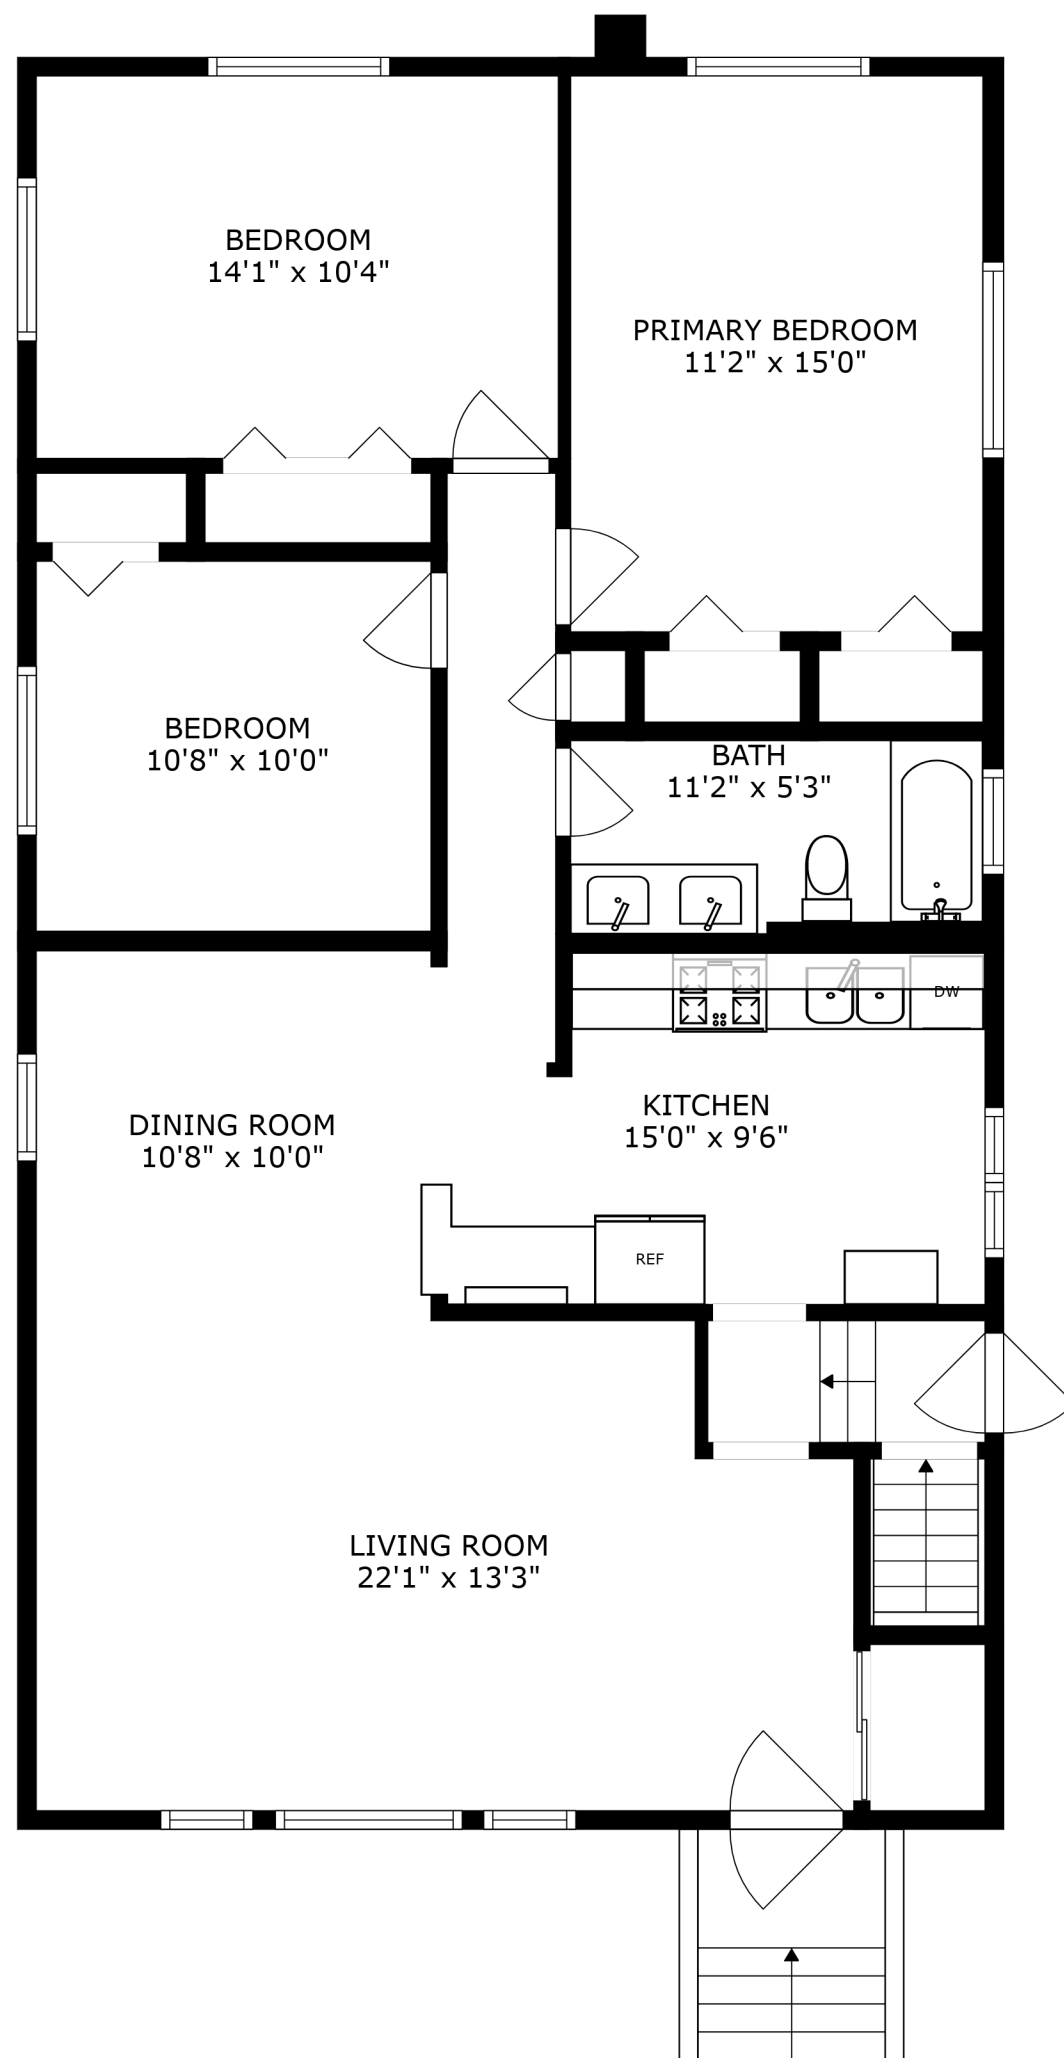

FLOOR 1

FLOOR 2

SIZES AND DIMENSIONS ARE APPROXIMATE, ACTUAL MAY VARY.

PATIO
24'6" x 11'10"

SIZES AND DIMENSIONS ARE APPROXIMATE, ACTUAL MAY VARY.

SIZES AND DIMENSIONS ARE APPROXIMATE, ACTUAL MAY VARY.