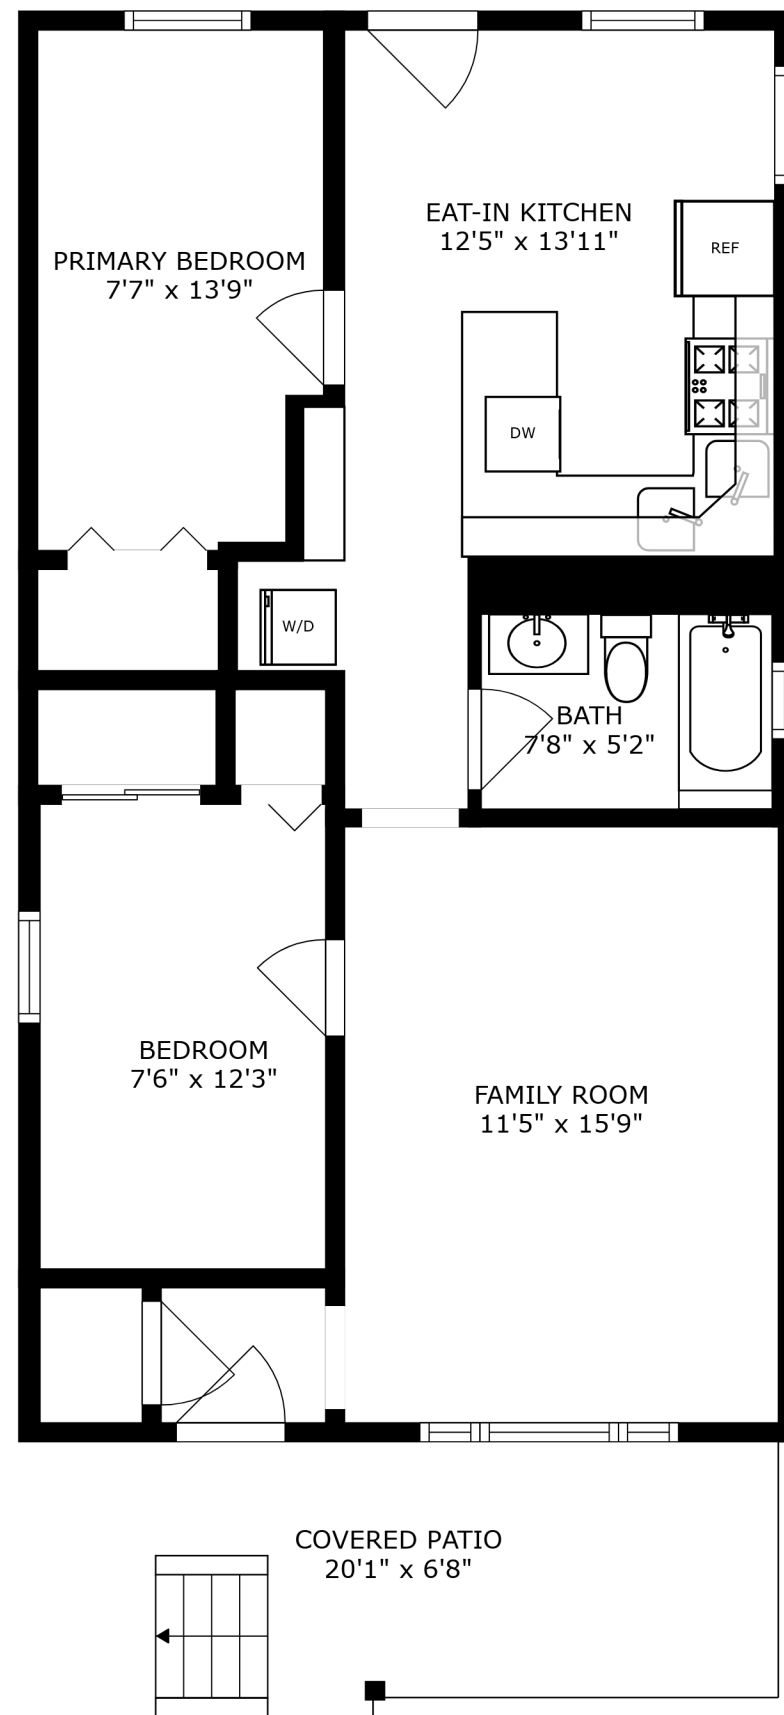

PATIO
20'6" x 19'5"

FLOOR 1

FLOOR 2

FLOOR 3

SIZES AND DIMENSIONS ARE APPROXIMATE, ACTUAL MAY VARY.

SIZES AND DIMENSIONS ARE APPROXIMATE, ACTUAL MAY VARY.

PATIO
20'6" x 19'5"

SIZES AND DIMENSIONS ARE APPROXIMATE, ACTUAL MAY VARY.