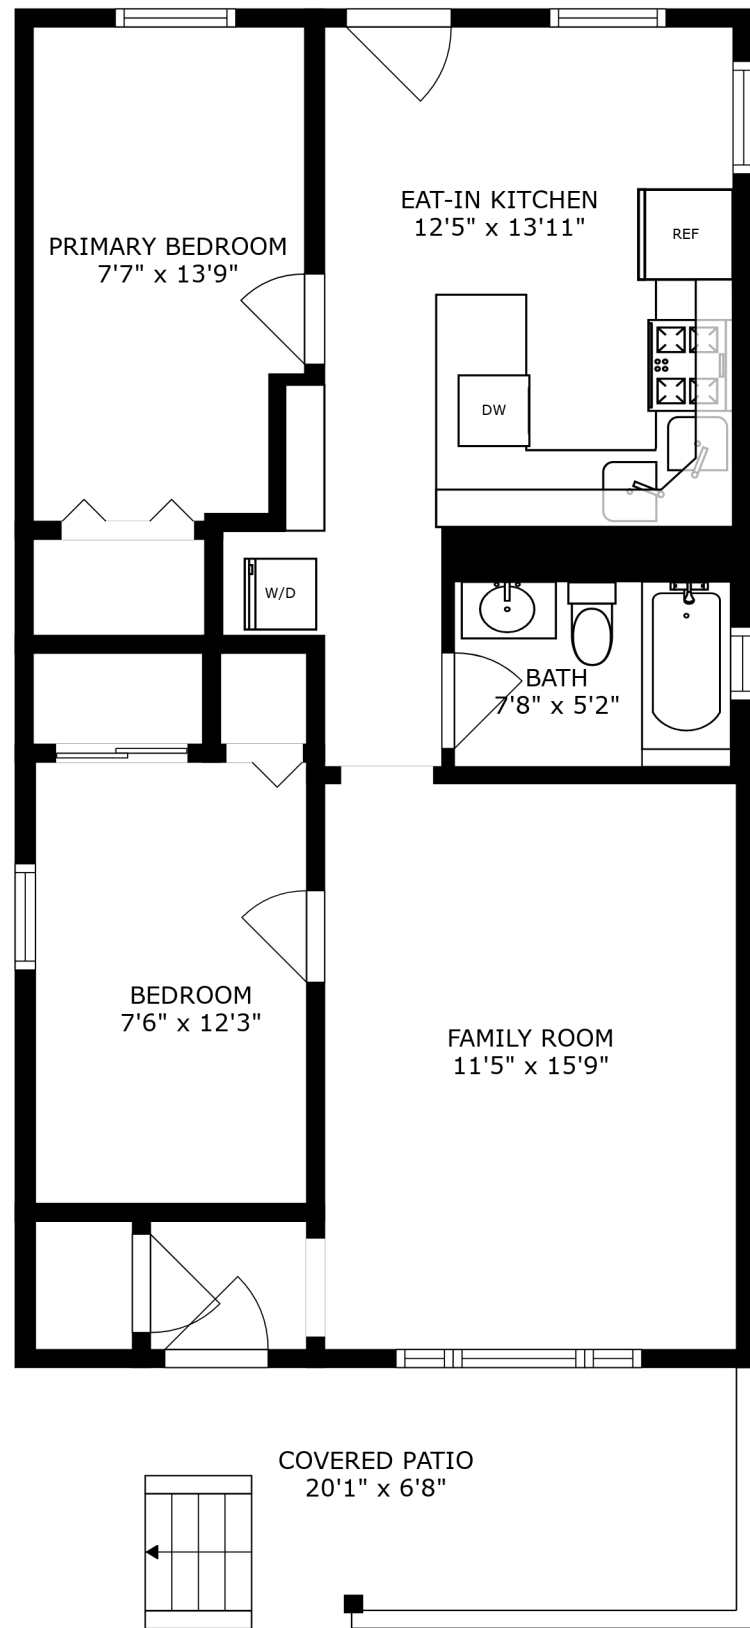

PATIO
20'6" x 19'5"

FLOOR 1

FLOOR 2

FLOOR 3

SIZES AND DIMENSIONS ARE APPROXIMATE, ACTUAL MAY VARY.

SIZES AND DIMENSIONS ARE APPROXIMATE, ACTUAL MAY VARY.

PATIO
20'6" x 19'5"

SIZES AND DIMENSIONS ARE APPROXIMATE, ACTUAL MAY VARY.