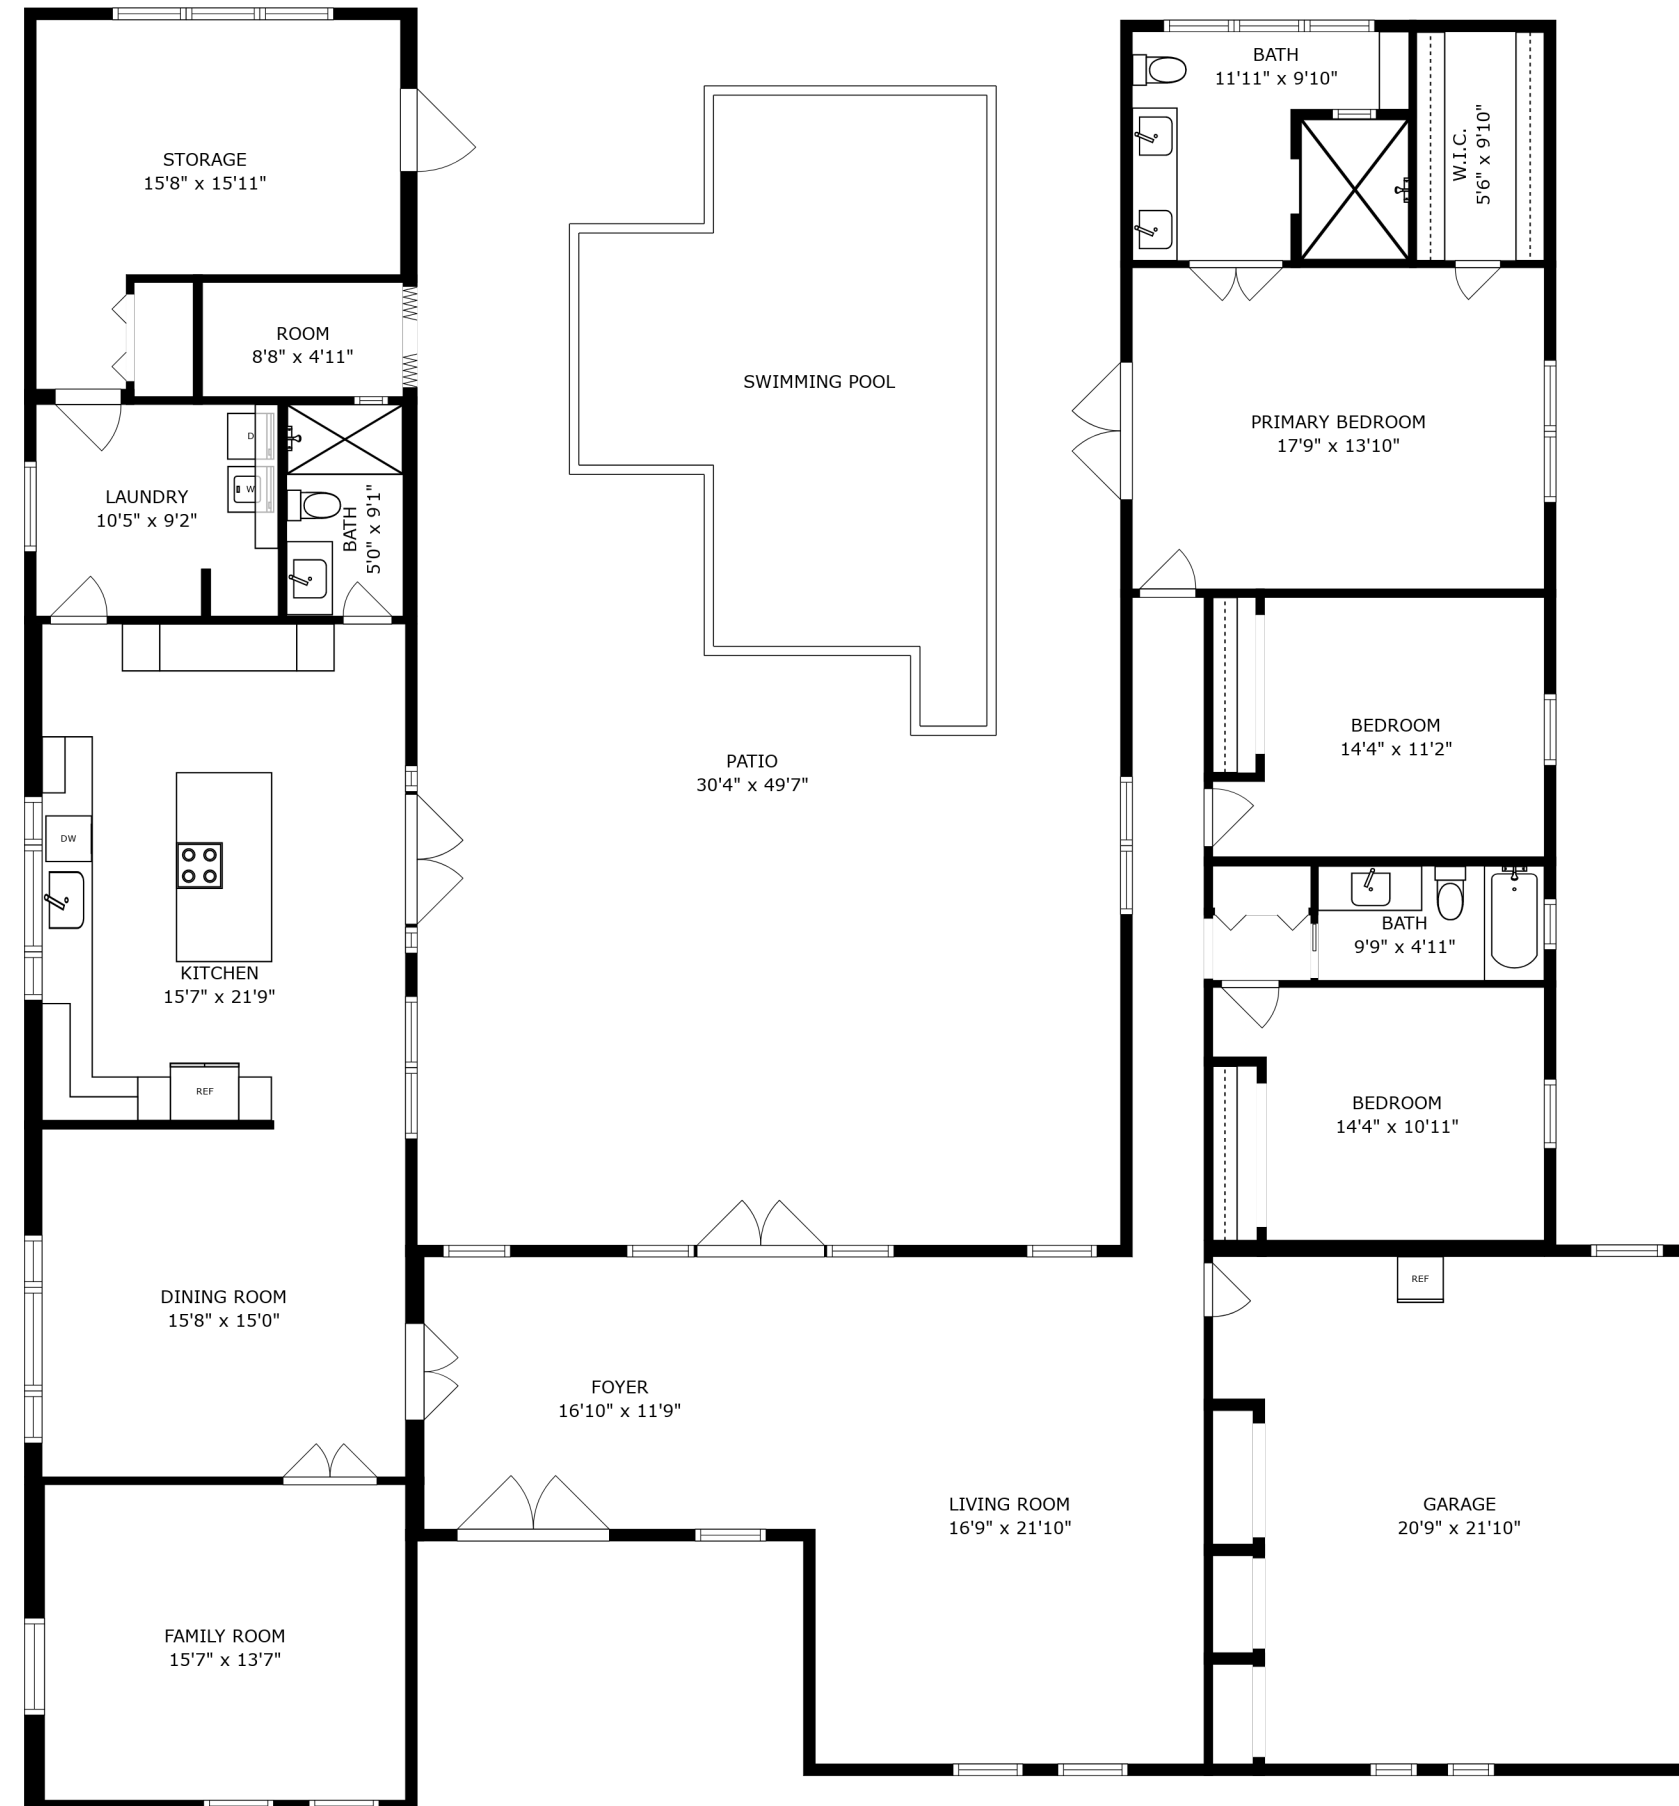

PATIO
30'3" x 31'2"

SIZES AND DIMENSIONS ARE APPROXIMATE, ACTUAL MAY VARY.