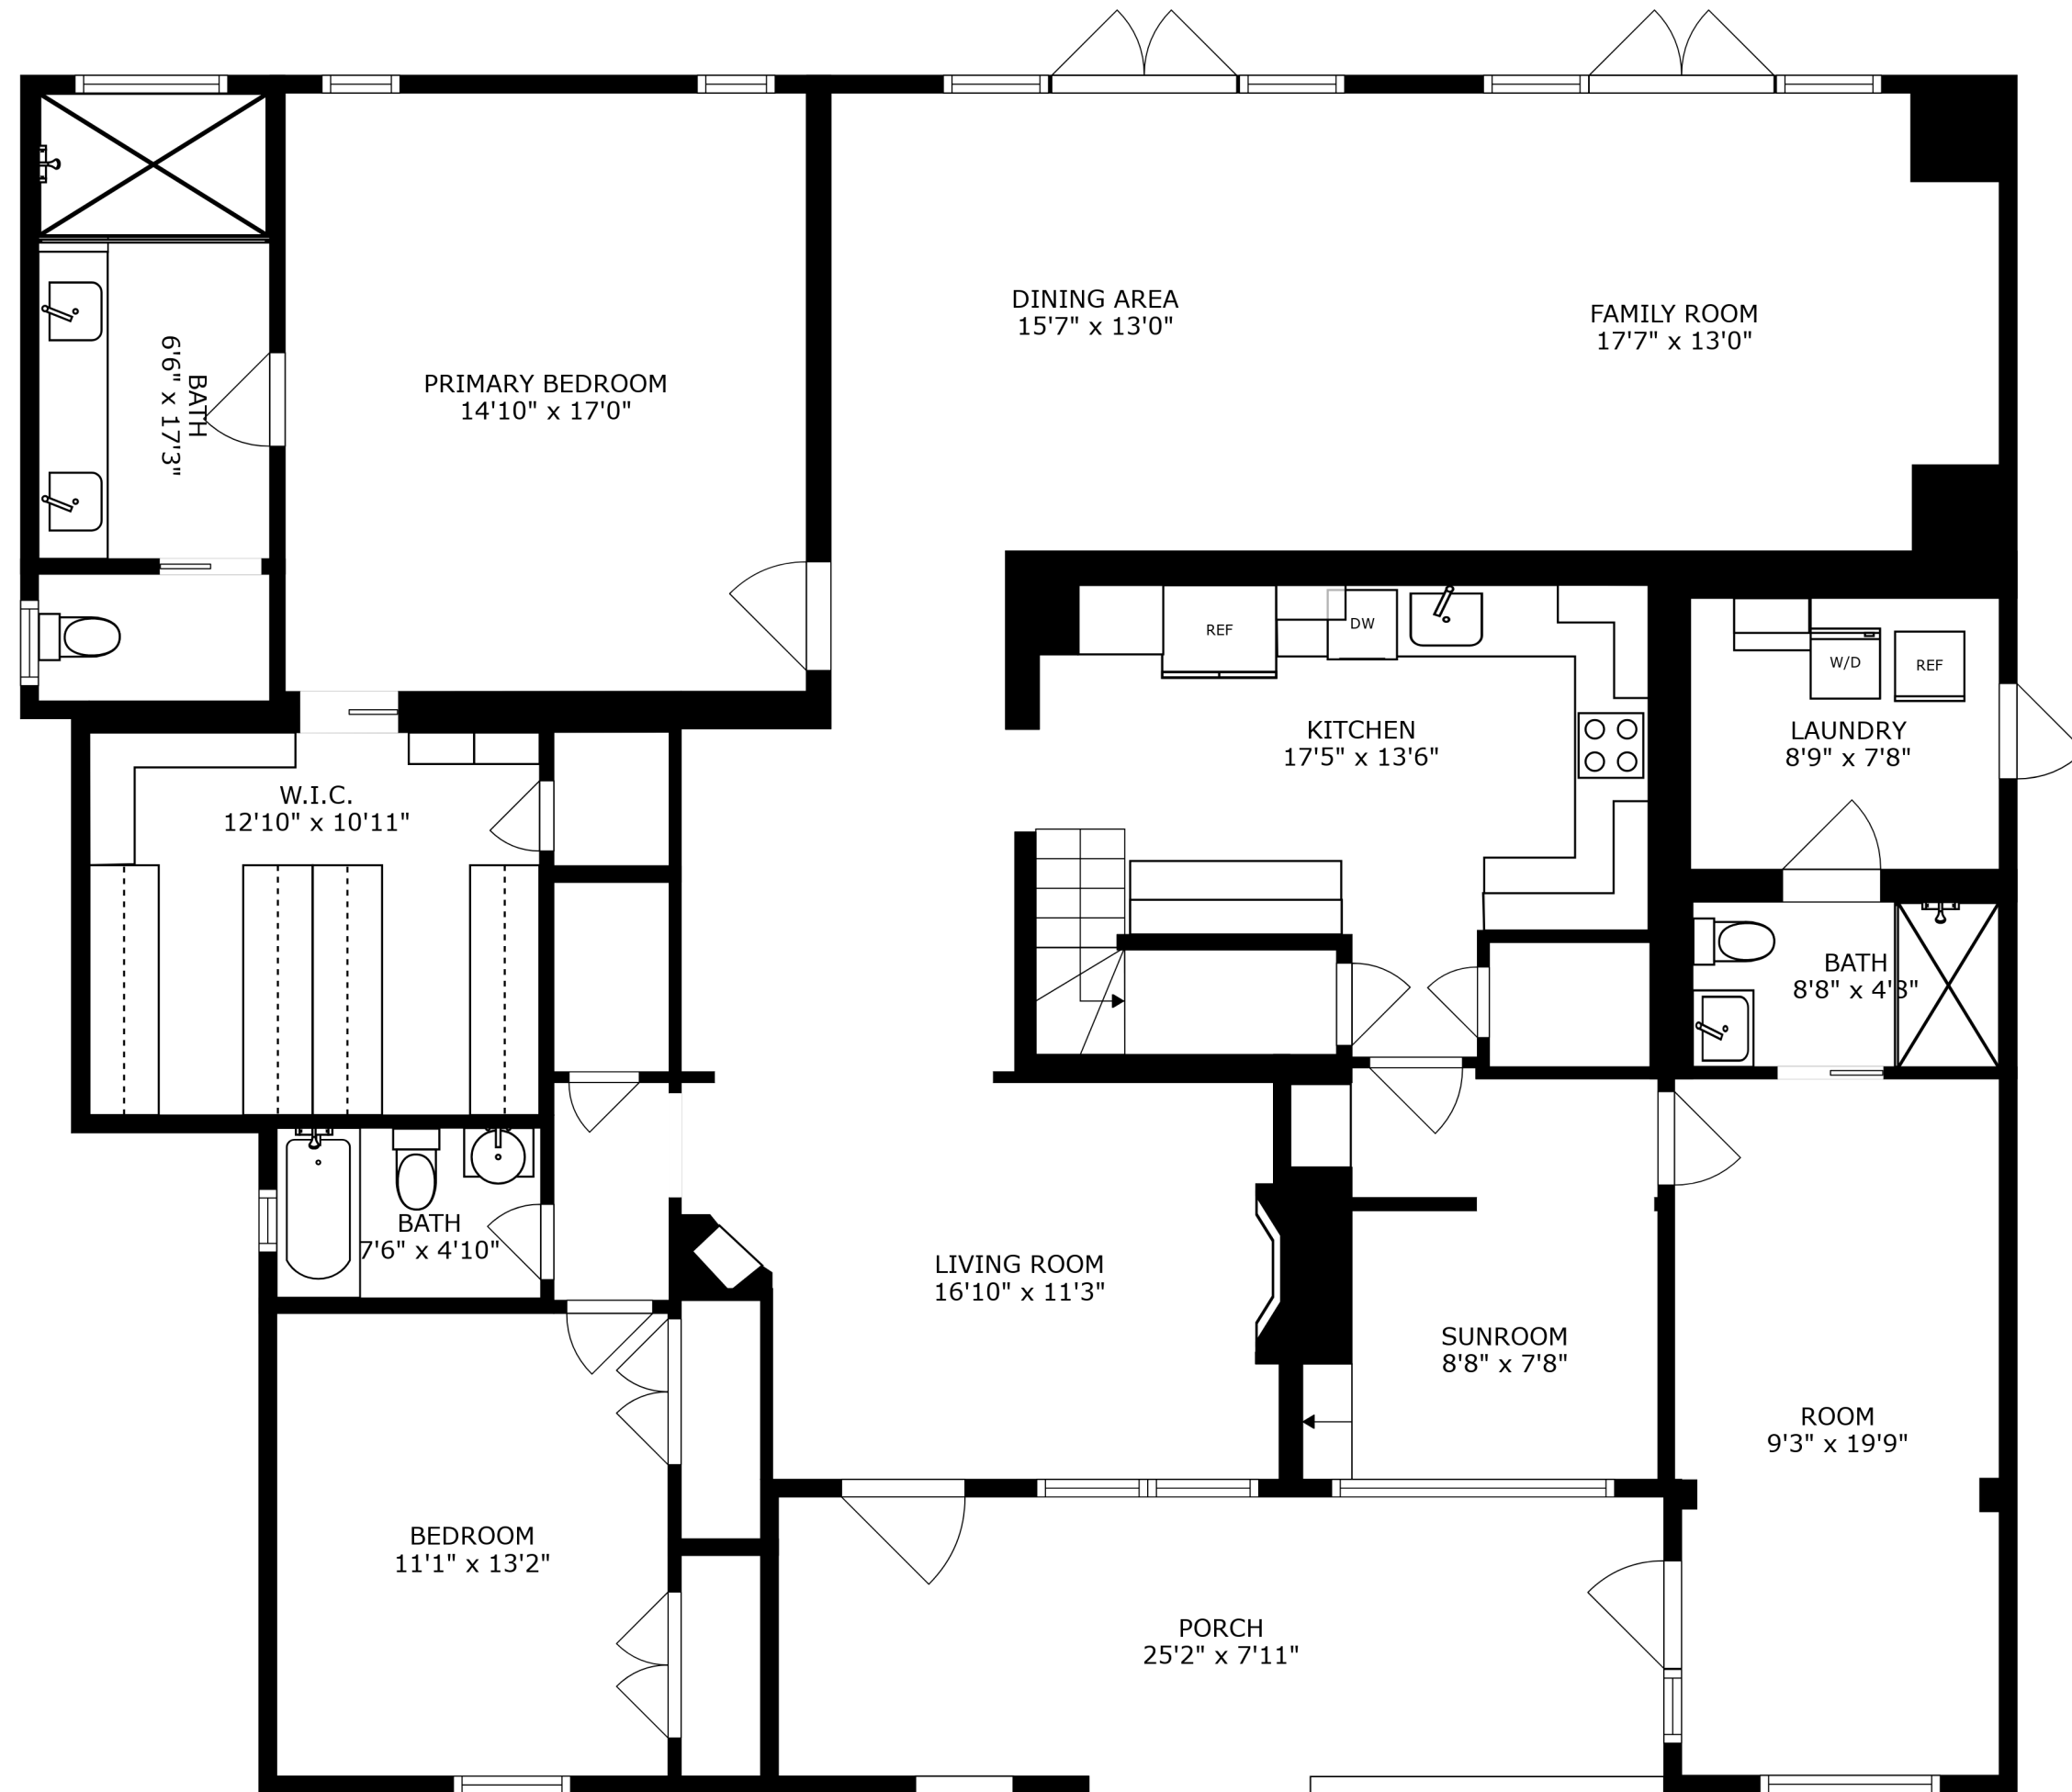

PATIO
56'8" x 14'10"

FLOOR 1

FLOOR 2

SIZES AND DIMENSIONS ARE APPROXIMATE, ACTUAL MAY VARY.

SIZES AND DIMENSIONS ARE APPROXIMATE, ACTUAL MAY VARY.

PATIO
56'8" x 14'10"

SIZES AND DIMENSIONS ARE APPROXIMATE, ACTUAL MAY VARY.