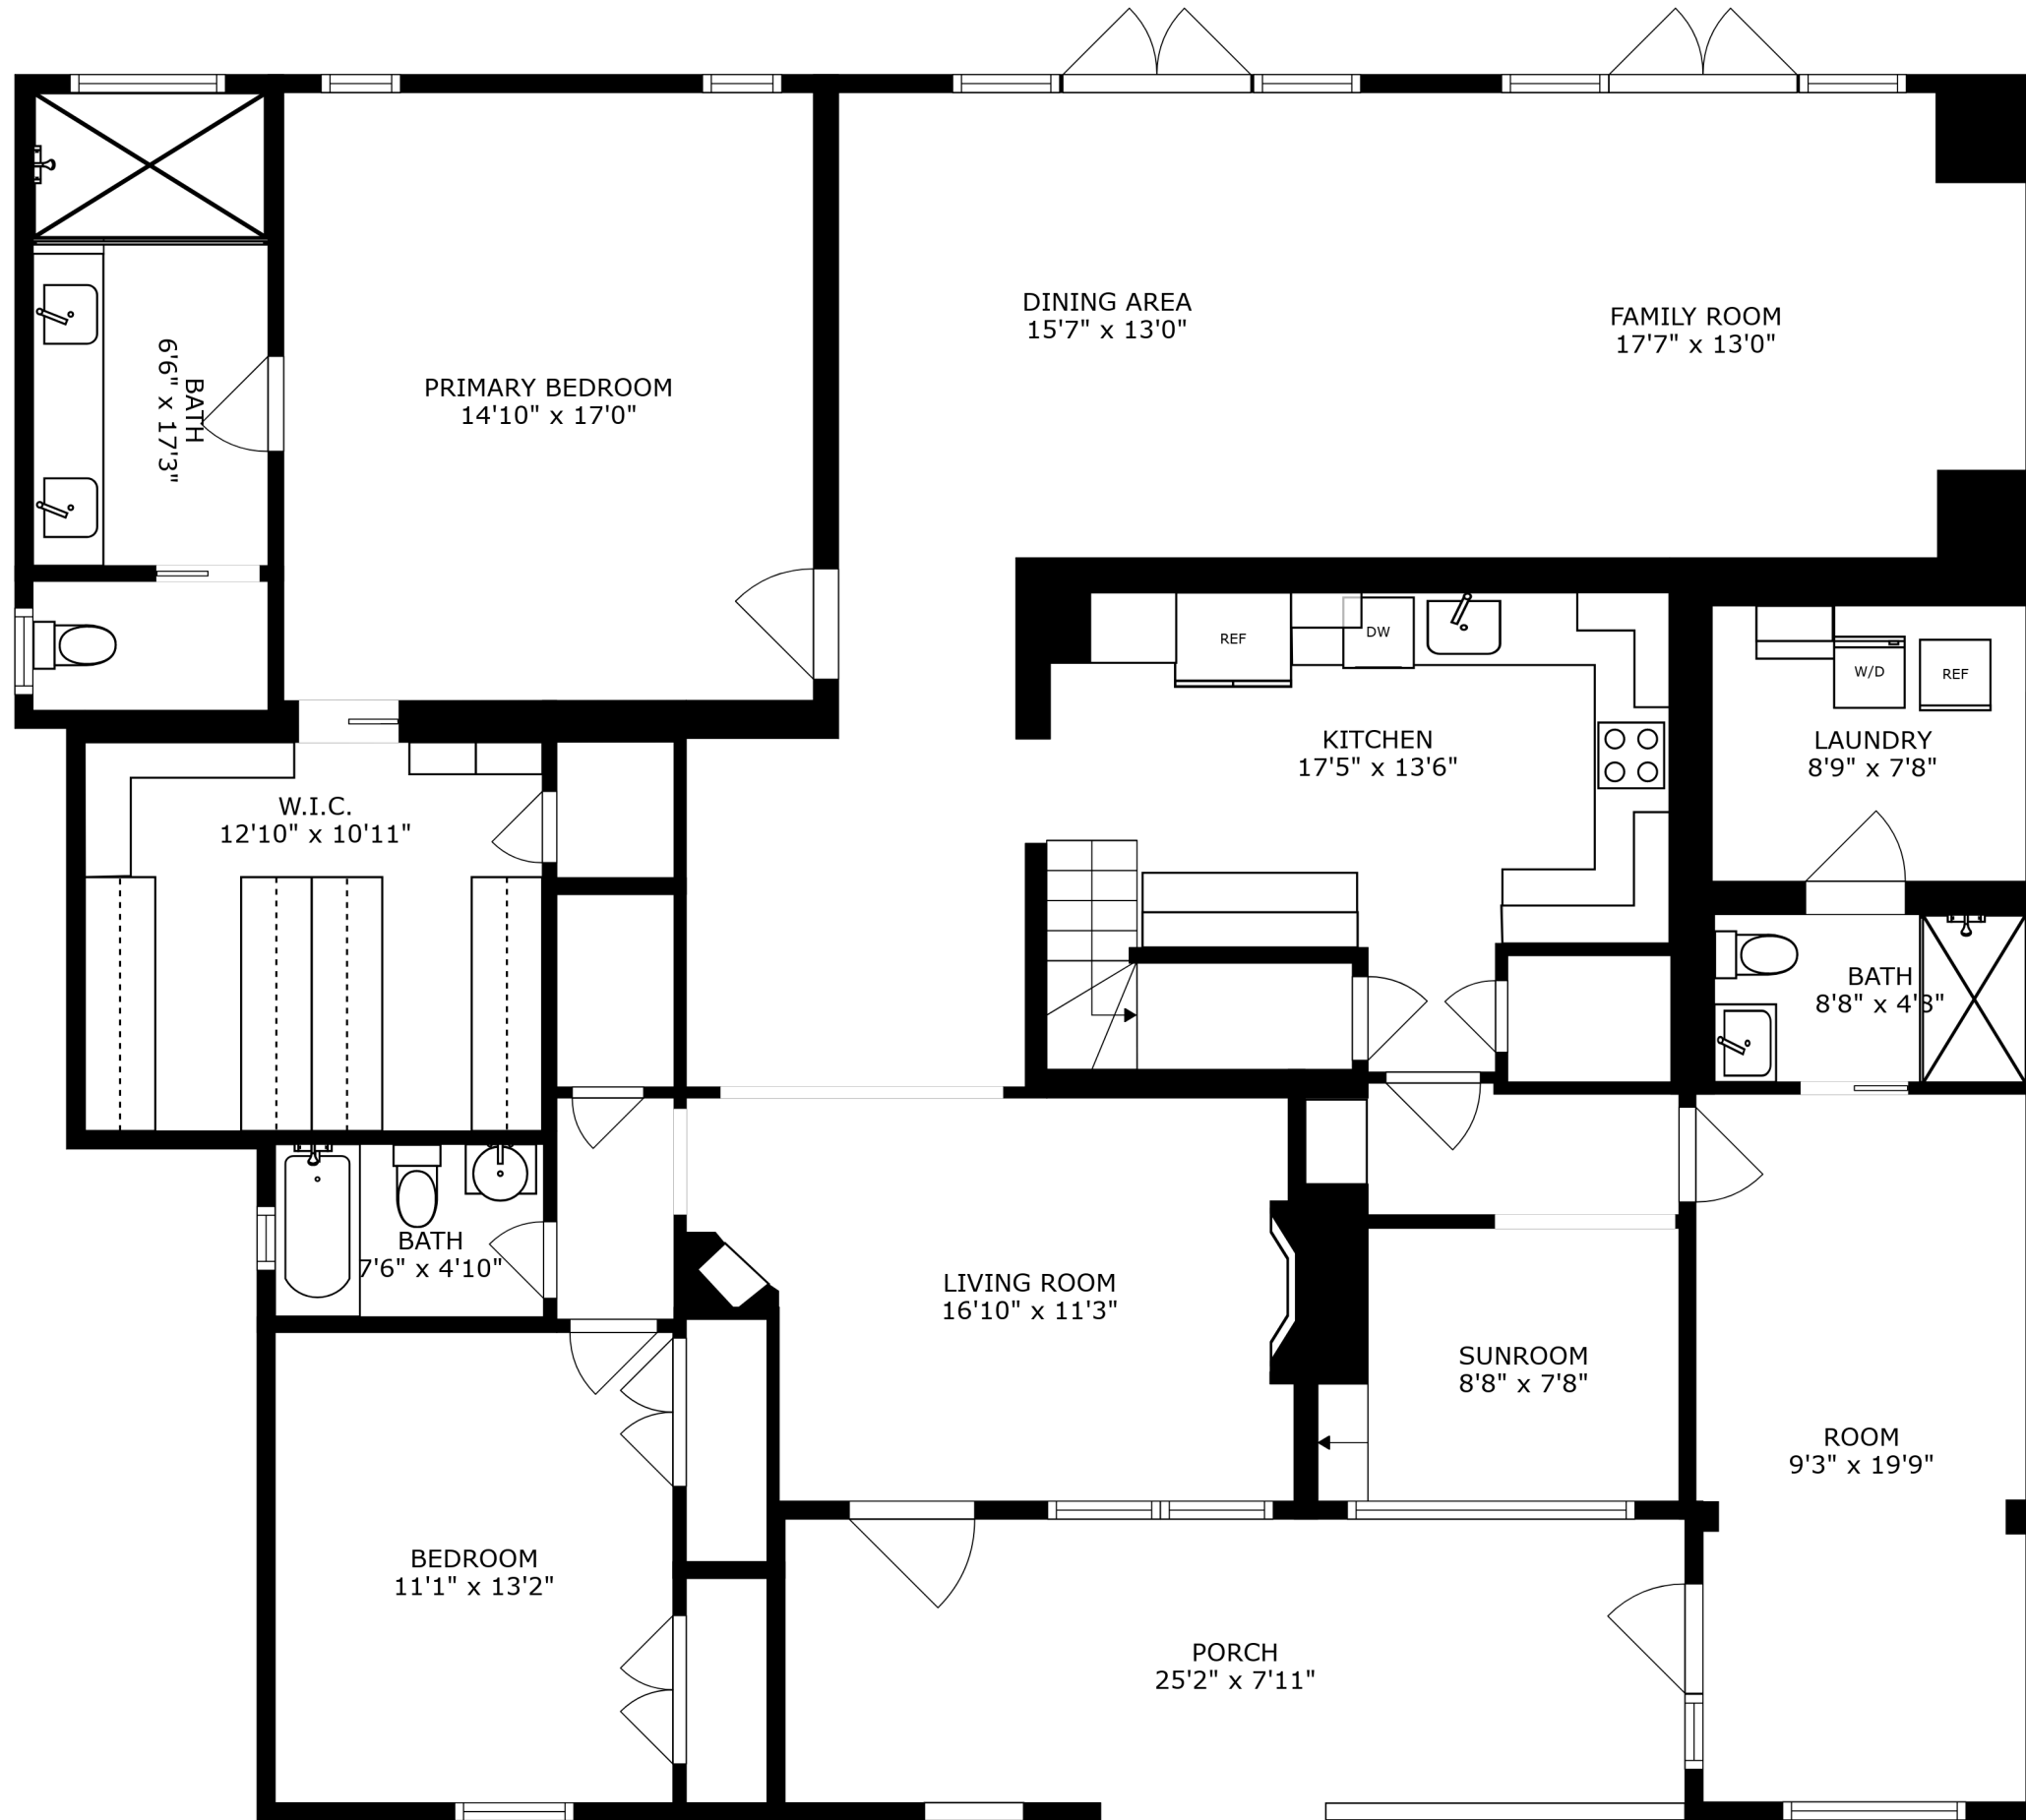

PATIO
56'8" x 14'10"

FLOOR 1

FLOOR 2

SIZES AND DIMENSIONS ARE APPROXIMATE, ACTUAL MAY VARY.

SIZES AND DIMENSIONS ARE APPROXIMATE, ACTUAL MAY VARY.

PATIO
56'8" x 14'10"

SIZES AND DIMENSIONS ARE APPROXIMATE, ACTUAL MAY VARY.