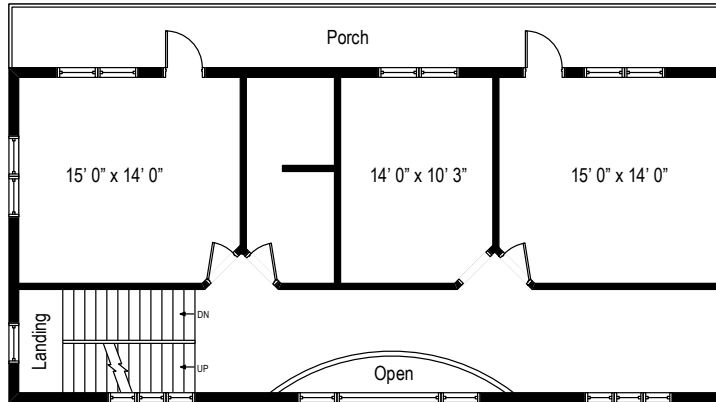

42 Park Place - Goshen, NY 10924

First Level

All dimensions are approximate. This plan is for marketing purposes only.

42 Park Place - Goshen, NY 10924

Second Level

All dimensions are approximate. This plan is for marketing purposes only.

42 Park Place - Goshen, NY 10924

Third Level

42 Park Place - Goshen, NY 10924

Lower Level

All dimensions are approximate. This plan is for marketing purposes only.

Third Level

Second Level

First Level

Lower Level

42 Park Place - Goshen, NY 10924