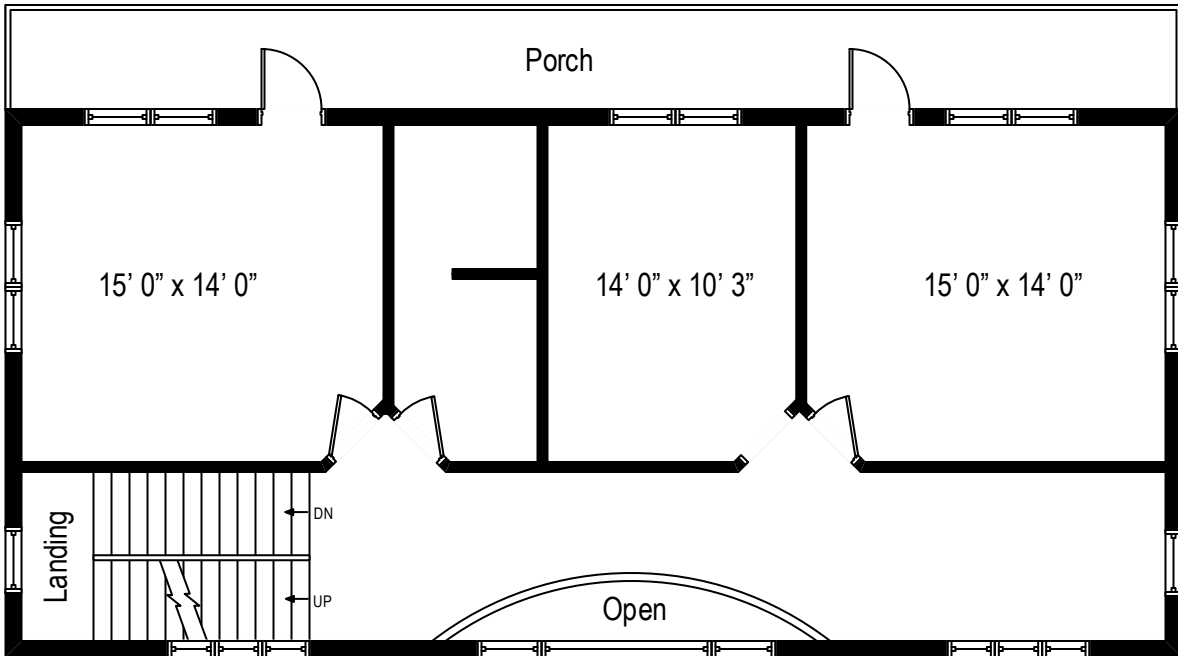

42 Park Place - Goshen, NY 10924

First Level

All dimensions are approximate. This plan is for marketing purposes only.

42 Park Place - Goshen, NY 10924

Second Level

All dimensions are approximate. This plan is for marketing purposes only.

42 Park Place - Goshen, NY 10924

Third Level

42 Park Place - Goshen, NY 10924

Lower Level

All dimensions are approximate. This plan is for marketing purposes only.

Third Level

Second Level

First Level

Lower Level

42 Park Place - Goshen, NY 10924