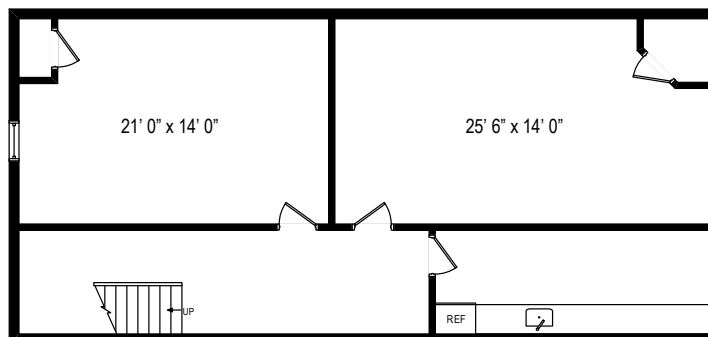

42 Park Place - Goshen, NY 10924

First Level

All dimensions are approximate. This plan is for marketing purposes only.

42 Park Place - Goshen, NY 10924

Second Level

All dimensions are approximate. This plan is for marketing purposes only.

42 Park Place - Goshen, NY 10924

Third Level

42 Park Place - Goshen, NY 10924

Lower Level

All dimensions are approximate. This plan is for marketing purposes only.

Third Level

Second Level

First Level

Lower Level

42 Park Place - Goshen, NY 10924