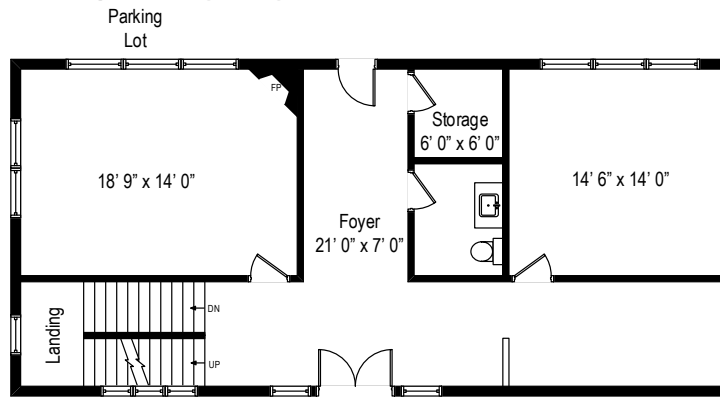

42 Park Place - Goshen, NY 10924

First Level

All dimensions are approximate. This plan is for marketing purposes only.

42 Park Place - Goshen, NY 10924

Second Level

All dimensions are approximate. This plan is for marketing purposes only.

42 Park Place - Goshen, NY 10924

Third Level

42 Park Place - Goshen, NY 10924

Lower Level

All dimensions are approximate. This plan is for marketing purposes only.

Third Level

Second Level

First Level

Lower Level

42 Park Place - Goshen, NY 10924