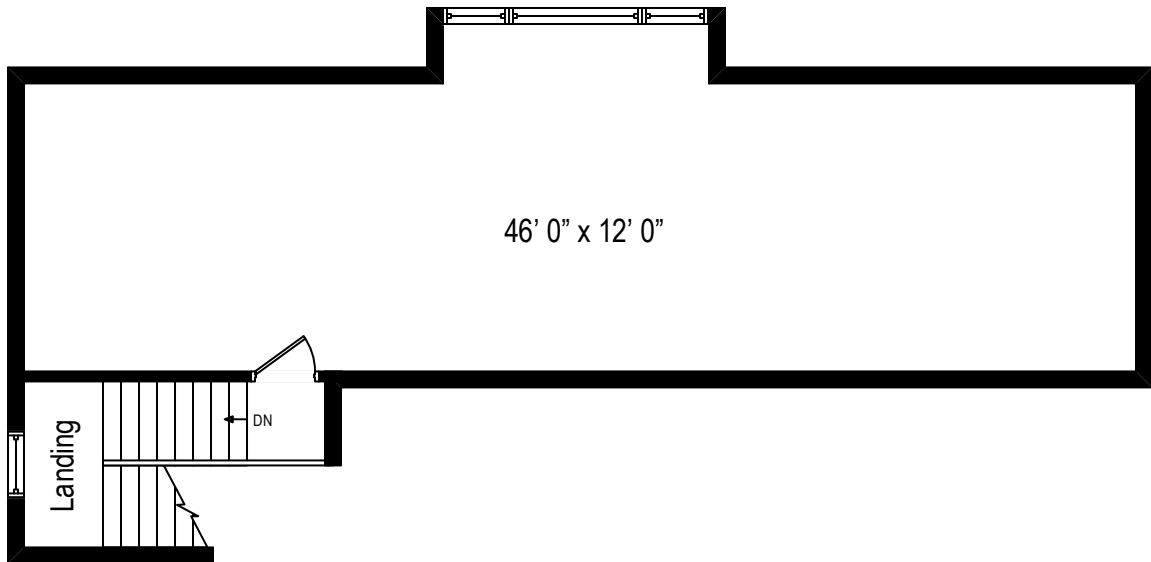

42 Park Place - Goshen, NY 10924

First Level

All dimensions are approximate. This plan is for marketing purposes only.

42 Park Place - Goshen, NY 10924

Second Level

All dimensions are approximate. This plan is for marketing purposes only.

42 Park Place - Goshen, NY 10924

Third Level

42 Park Place - Goshen, NY 10924

Lower Level

All dimensions are approximate. This plan is for marketing purposes only.

Third Level

Second Level

First Level

Lower Level

42 Park Place - Goshen, NY 10924