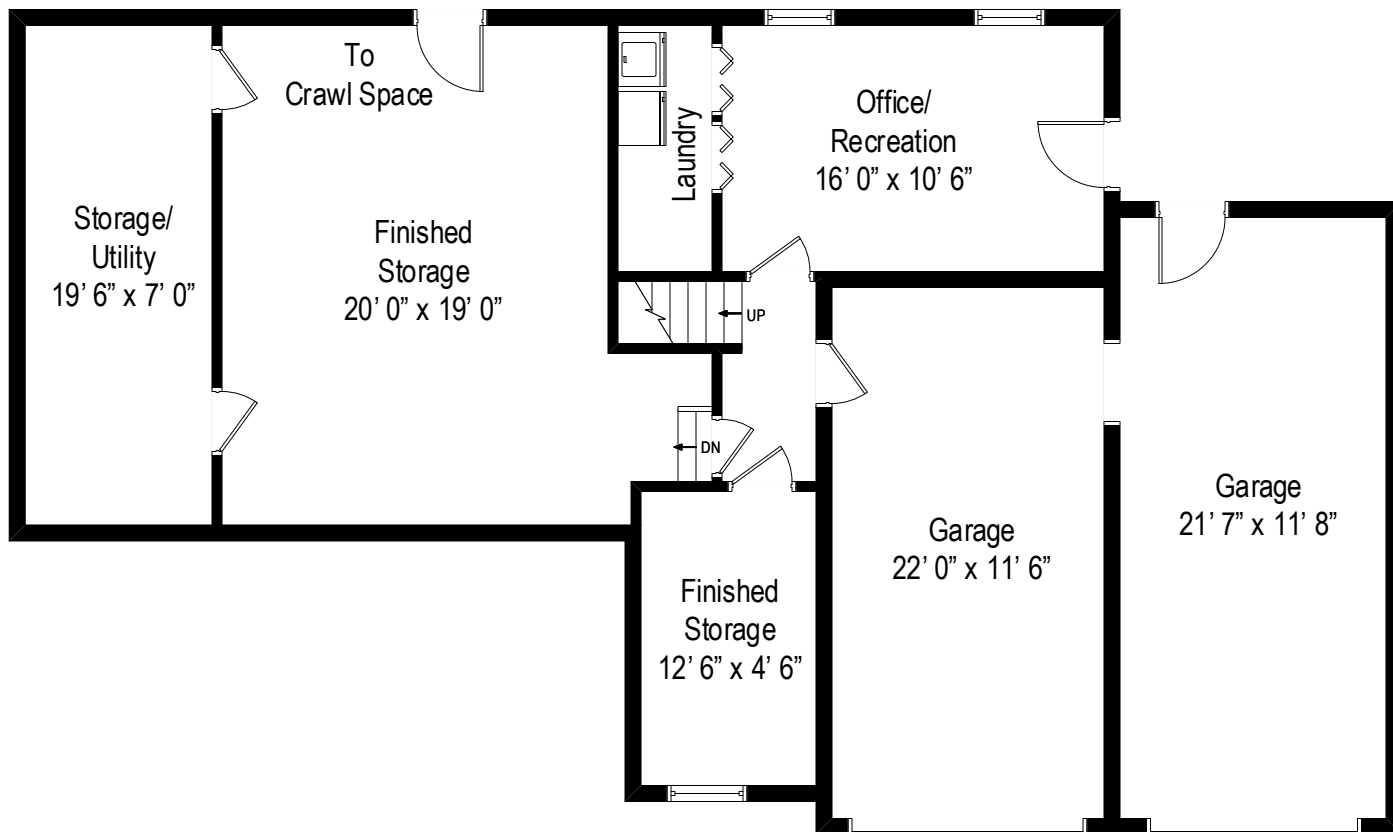

68 Haviland Lane – White Plains, NY 10605

First Level

All dimensions are approximate. This plan is for marketing purposes only.

68 Haviland Lane – White Plains, NY 10605

Lower Level

All dimensions are approximate. This plan is for marketing purposes only.

First Level

Lower Level

68 Haviland Lane – White Plains, NY 10605