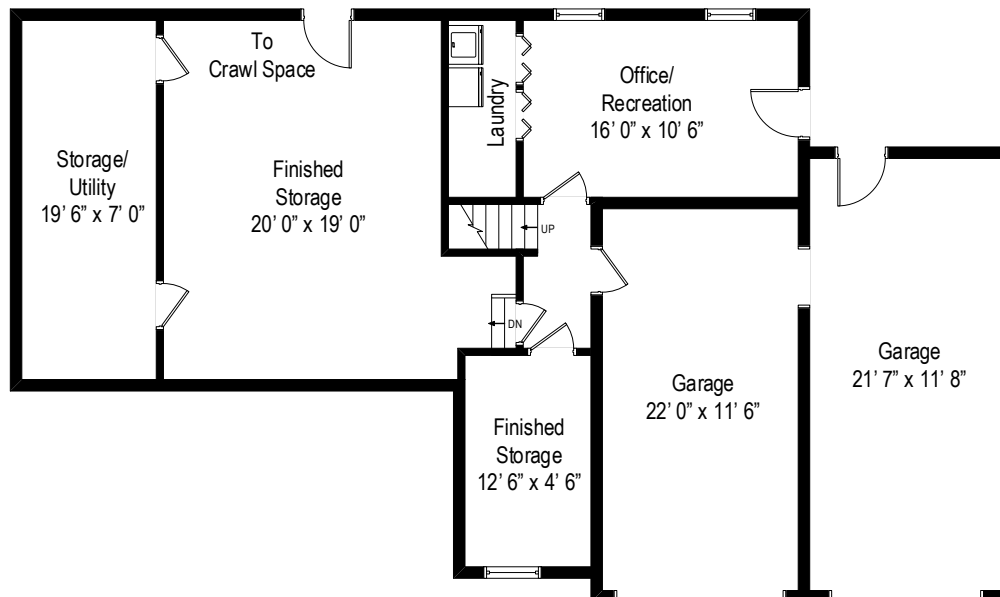

68 Haviland Lane – White Plains, NY 10605

First Level

All dimensions are approximate. This plan is for marketing purposes only.

68 Haviland Lane – White Plains, NY 10605

Lower Level

All dimensions are approximate. This plan is for marketing purposes only.

First Level

Lower Level

68 Haviland Lane – White Plains, NY 10605