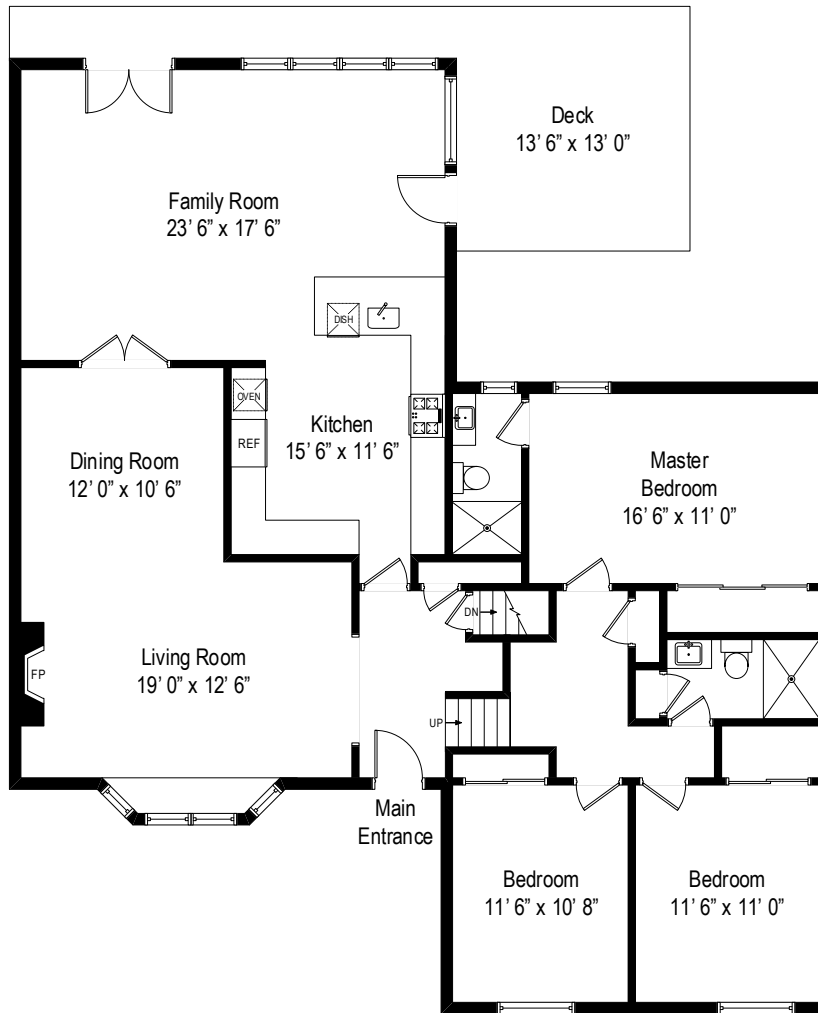

68 Haviland Lane – White Plains, NY 10605

First Level

All dimensions are approximate. This plan is for marketing purposes only.

68 Haviland Lane – White Plains, NY 10605

Lower Level

All dimensions are approximate. This plan is for marketing purposes only.

First Level

Lower Level

68 Haviland Lane – White Plains, NY 10605